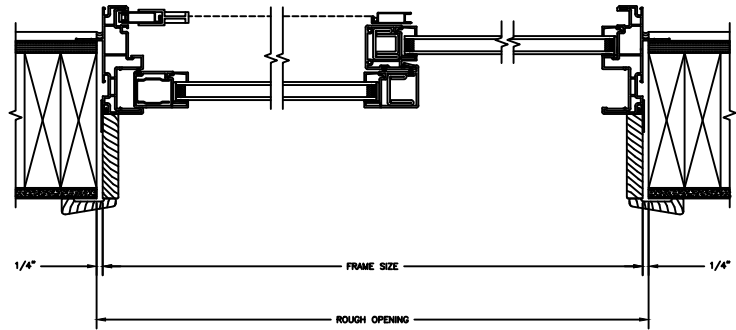

5/8" PUTTY WDL (EXTERIOR ONLY)
WITH 5/8" FLAT INNERGRILLE

7/8" PUTTY WDL
WITH INNERBAR

7/8" PUTTY WDL (EXTERIOR ONLY)
WITH 13/16" FLAT INNERGRILLE

Next Dimension Signature Series

SLIDING PATIO DOOR

SECTION DETAILS : CONSTRUCTION

SCALE: 1 1/2" = 1'-0"

HEAD JAMB & SILL
2 X 6 FRAME WITH SIDING

JAMBS
2 X 6 FRAME WITH SIDING

HEAD JAMB & SILL
2 X 4 FRAME WITH STUCCO

JAMBS
2 X 4 FRAME WITH STUCCO

Next Dimension Signature Series

SLIDING PATIO DOOR

SECTION DETAILS : CONSTRUCTION

SCALE: 1 1/2" = 1'-0"

HEAD JAMB & SILL
2 X 6 FRAME WITH BRICK VENEER

JAMBS
2 X 6 FRAME WITH BRICK VENEER

HEAD JAMB & SILL
8" CONCRETE BLOCK WALL
WITH BRICK VENEER

JAMBS
8" CONCRETE BLOCK WALL
WITH BRICK VENEER