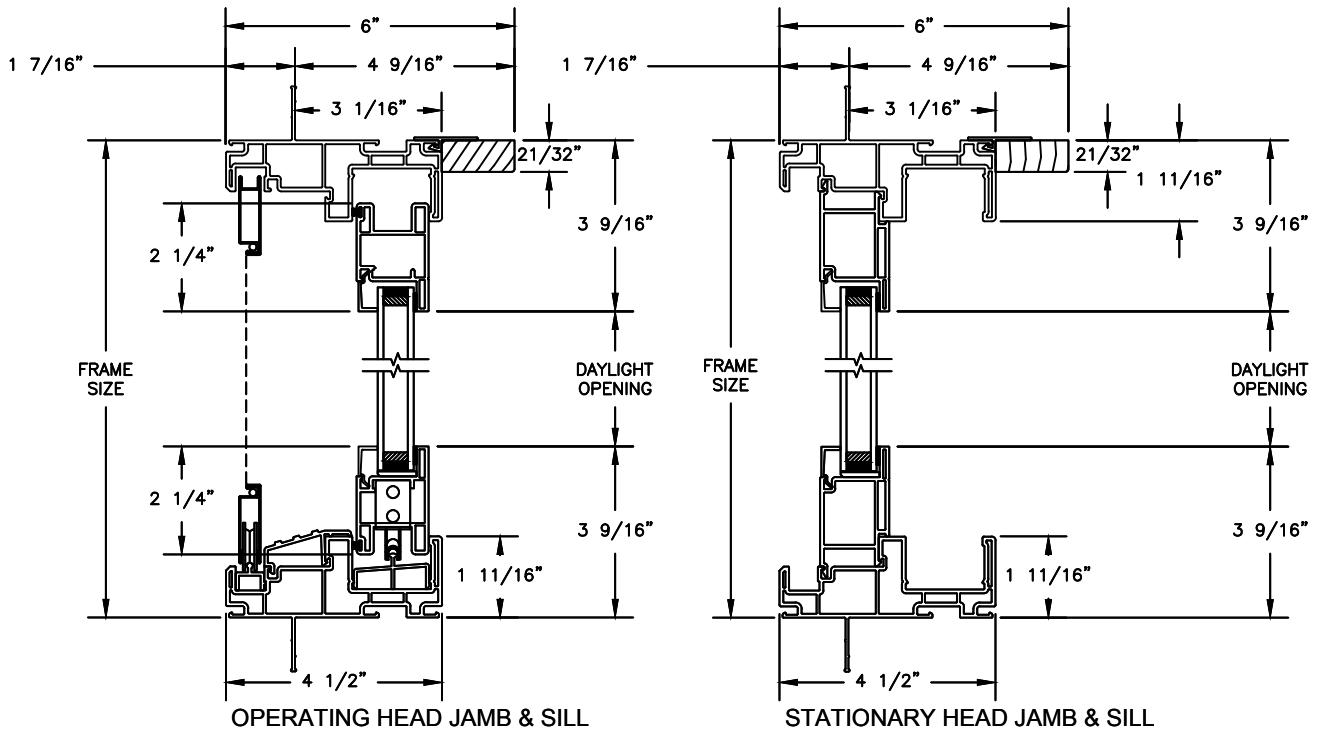

Next Dimension Signature Series

SLIDING PATIO DOOR

SECTION DETAILS

SCALE: 3" = 1'-0"

Next Dimension Signature Series

SLIDING PATIO DOOR

SECTION DETAILS: BLINDS BETWEEN GLASS

SCALE: 3" = 1'-0"

Next Dimension Signature Series

SLIDING PATIO DOOR

SECTION DETAILS: SIDELITE / TRANSOM

SCALE: 3" = 1'-0"

HEAD & SILL

JAMBS

Next Dimension Signature Series

SLIDING PATIO DOOR

SECTION DETAILS: MULLIONS

SCALE: 3" = 1'-0"

HORIZONTAL MULLION
TRANSOM/OPERATOR

HORIZONTAL 2" MULLION
TRANSOM/OPERATOR

HORIZONTAL MULLION
RADIUS/OPERATOR

HORIZONTAL 2" MULLION
RADIUS/OPERATOR

VERTICAL MULLION
SIDELIGHT/OPERATOR

SECTION DETAILS : CONSTRUCTION

SCALE: 1 1/2" = 1'-0"

HEAD JAMB & SILL
2 X 6 FRAME WITH BRICK VENEER

JAMBS
2 X 6 FRAME WITH BRICK VENEER

HEAD JAMB & SILL
8" CONCRETE BLOCK WALL
WITH BRICK VENEER

JAMBS
8" CONCRETE BLOCK WALL
WITH BRICK VENEER