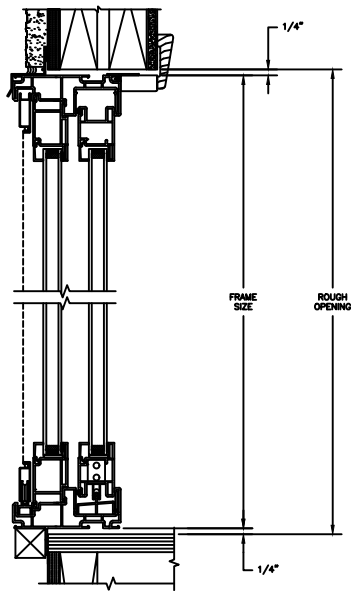

SECTION DETAILS: MULLIONS

SCALE: 3" = 1'-0"

HORIZONTAL MULLION
TRANSOM/OPERATOR

HORIZONTAL 2" MULLION
TRANSOM/OPERATOR

HORIZONTAL MULLION
RADIUS/OPERATOR

HORIZONTAL 2" MULLION
RADIUS/OPERATOR

VERTICAL MULLION
SIDELIGHT/OPERATOR

5/8" PUTTY WDL (EXTERIOR ONLY)
WITH 5/8" FLAT INNERGRILLE

7/8" PUTTY WDL
WITH INNERBAR

7/8" PUTTY WDL (EXTERIOR ONLY)
WITH 13/16" FLAT INNERGRILLE

Next Dimension Signature Series

SLIDING PATIO DOOR

SECTION DETAILS : CONSTRUCTION

SCALE: 1 1/2" = 1'-0"

HEAD JAMB & SILL
2 X 6 FRAME WITH SIDING

JAMBS
2 X 6 FRAME WITH SIDING

HEAD JAMB & SILL
2 X 4 FRAME WITH STUCCO

JAMBS
2 X 4 FRAME WITH STUCCO

Next Dimension Signature Series

SLIDING PATIO DOOR

SECTION DETAILS : CONSTRUCTION

SCALE: 1 1/2" = 1'-0"

HEAD JAMB & SILL
2 X 6 FRAME WITH BRICK VENEER

JAMBS
2 X 6 FRAME WITH BRICK VENEER

HEAD JAMB & SILL
8" CONCRETE BLOCK WALL
WITH BRICK VENEER

JAMBS
8" CONCRETE BLOCK WALL
WITH BRICK VENEER