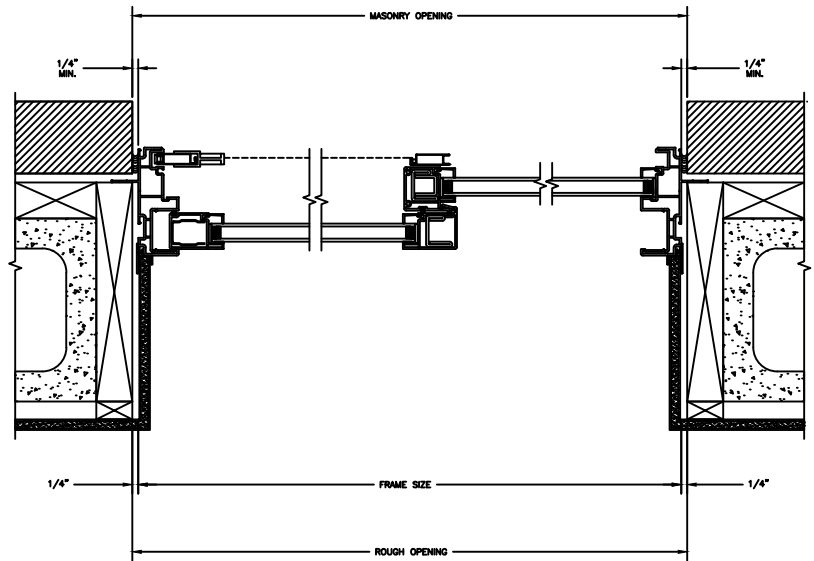

SECTION DETAILS: MULLIONS

SCALE: 3" = 1'-0"

HORIZONTAL MULLION
TRANSOM/OPERATOR

HORIZONTAL 2" MULLION
TRANSOM/OPERATOR

HORIZONTAL MULLION
RADIUS/OPERATOR

HORIZONTAL 2" MULLION
RADIUS/OPERATOR

VERTICAL MULLION
SIDELIGHT/OPERATOR

SECTION DETAILS : CONSTRUCTION

SCALE: 1 1/2" = 1'-0"

HEAD JAMB & SILL
2 X 6 FRAME WITH BRICK VENEER

JAMBS
2 X 6 FRAME WITH BRICK VENEER

HEAD JAMB & SILL
8" CONCRETE BLOCK WALL
WITH BRICK VENEER

JAMBS
8" CONCRETE BLOCK WALL
WITH BRICK VENEER