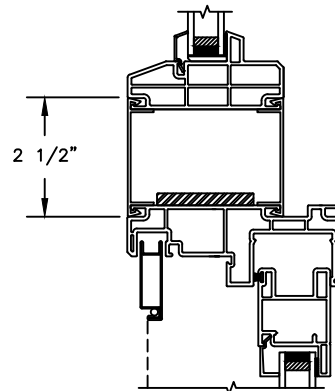

SECTION DETAILS: MULLIONS

SCALE: 3" = 1'-0"

HORIZONTAL MULLION
TRANSOM/OPERATOR

HORIZONTAL 2" MULLION
TRANSOM/OPERATOR

HORIZONTAL MULLION
RADIUS/OPERATOR

HORIZONTAL 2" MULLION
RADIUS/OPERATOR

VERTICAL MULLION
SIDELIGHT/OPERATOR

SECTION DETAILS : CONSTRUCTION

SCALE: 1 1/2" = 1'-0"

HEAD JAMB & SILL
2 X 6 FRAME WITH BRICK VENEER

JAMBS
2 X 6 FRAME WITH BRICK VENEER

HEAD JAMB & SILL
8" CONCRETE BLOCK WALL
WITH BRICK VENEER

JAMBS
8" CONCRETE BLOCK WALL
WITH BRICK VENEER