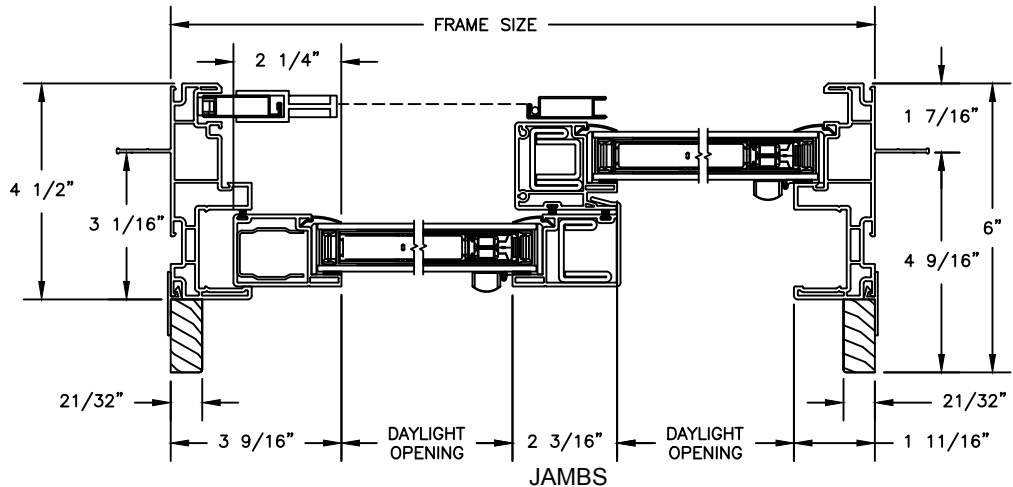

Next Dimension Signature Series

SLIDING PATIO DOOR

SECTION DETAILS

SCALE: 3" = 1'-0"

Next Dimension Signature Series

SLIDING PATIO DOOR

SECTION DETAILS: BLINDS BETWEEN GLASS

SCALE: 3" = 1'-0"

Next Dimension Signature Series

SLIDING PATIO DOOR

SECTION DETAILS: SIDELITE / TRANSOM

SCALE: 3" = 1'-0"

HEAD & SILL

JAMBS

Next Dimension Signature Series

SLIDING PATIO DOOR

SECTION DETAILS: MULLIONS

SCALE: 3" = 1'-0"

HORIZONTAL MULLION
TRANSOM/OPERATOR

HORIZONTAL 2" MULLION
TRANSOM/OPERATOR

HORIZONTAL MULLION
RADIUS/OPERATOR

HORIZONTAL 2" MULLION
RADIUS/OPERATOR

VERTICAL MULLION
SIDELIGHT/OPERATOR

SECTION DETAILS : CONSTRUCTION

SCALE: 1 1/2" = 1'-0"

HEAD JAMB & SILL
2 X 6 FRAME WITH BRICK VENEER

JAMBS
2 X 6 FRAME WITH BRICK VENEER

HEAD JAMB & SILL
8" CONCRETE BLOCK WALL
WITH BRICK VENEER

JAMBS
8" CONCRETE BLOCK WALL
WITH BRICK VENEER