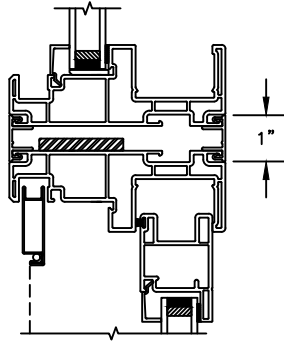

Next Dimension Signature Series

SLIDING PATIO DOOR

SECTION DETAILS: SIDELITE / TRANSOM

SCALE: 3" = 1'-0"

HEAD & SILL

JAMBS

Next Dimension Signature Series

SLIDING PATIO DOOR

SECTION DETAILS: MULLIONS

SCALE: 3" = 1'-0"

HORIZONTAL MULLION
TRANSOM/OPERATOR

HORIZONTAL 2" MULLION
TRANSOM/OPERATOR

HORIZONTAL MULLION
RADIUS/OPERATOR

HORIZONTAL 2" MULLION
RADIUS/OPERATOR

VERTICAL MULLION
SIDELIGHT/OPERATOR

SECTION DETAILS : CONSTRUCTION

SCALE: 1 1/2" = 1'-0"

HEAD JAMB & SILL
2 X 6 FRAME WITH BRICK VENEER

JAMBS
2 X 6 FRAME WITH BRICK VENEER

HEAD JAMB & SILL
8" CONCRETE BLOCK WALL
WITH BRICK VENEER

JAMBS
8" CONCRETE BLOCK WALL
WITH BRICK VENEER