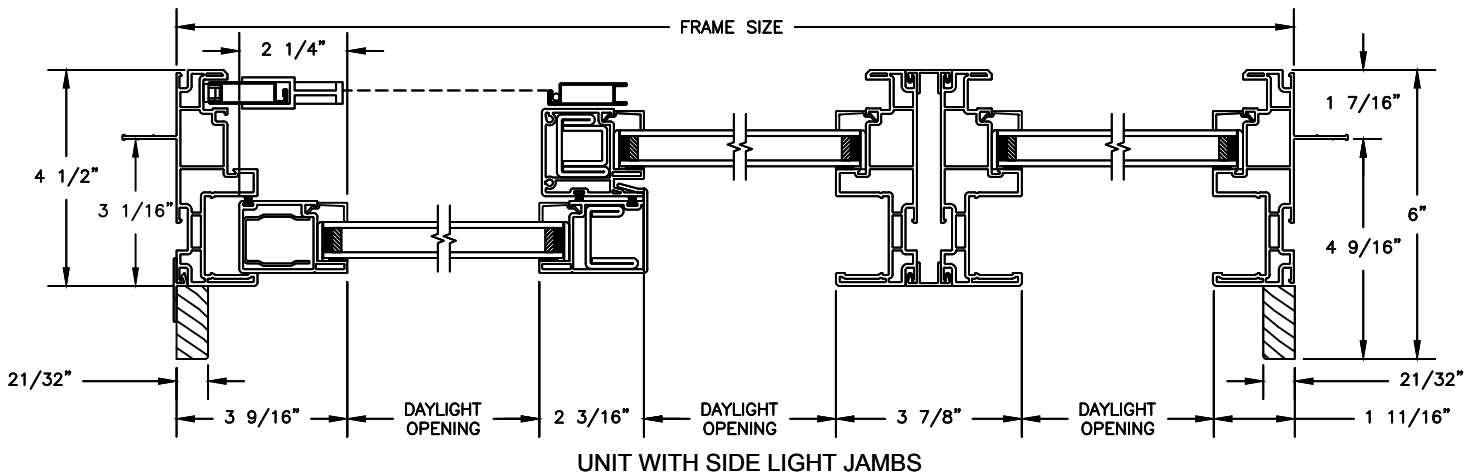

Next Dimension Signature Series

SLIDING PATIO DOOR

SECTION DETAILS

SCALE: 3" = 1'-0"

Next Dimension Signature Series

SLIDING PATIO DOOR

SECTION DETAILS: BLINDS BETWEEN GLASS

SCALE: 3" = 1'-0"

Next Dimension Signature Series

SLIDING PATIO DOOR

SECTION DETAILS: SIDELITE / TRANSOM

SCALE: 3" = 1'-0"

HEAD & SILL

JAMBS

Next Dimension Signature Series

SLIDING PATIO DOOR

SECTION DETAILS: MULLIONS

SCALE: 3" = 1'-0"

HORIZONTAL MULLION
TRANSOM/OPERATOR

HORIZONTAL 2" MULLION
TRANSOM/OPERATOR

HORIZONTAL MULLION
RADIUS/OPERATOR

HORIZONTAL 2" MULLION
RADIUS/OPERATOR

VERTICAL MULLION
SIDELIGHT/OPERATOR

SECTION DETAILS : CONSTRUCTION

SCALE: 1 1/2" = 1'-0"

HEAD JAMB & SILL
2 X 6 FRAME WITH BRICK VENEER

JAMBS
2 X 6 FRAME WITH BRICK VENEER

HEAD JAMB & SILL
8" CONCRETE BLOCK WALL
WITH BRICK VENEER

JAMBS
8" CONCRETE BLOCK WALL
WITH BRICK VENEER