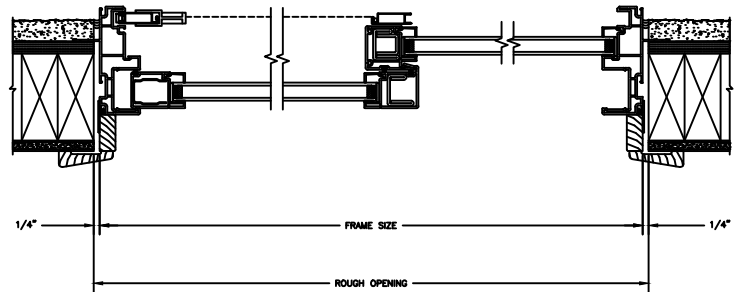

SCALE: 1 1/2" = 1'-0"

HEAD JAMB & SILL
2 X 6 FRAME WITH SIDING

JAMBS
2 X 6 FRAME WITH SIDING

HEAD JAMB & SILL
2 X 4 FRAME WITH STUCCO

JAMBS
2 X 4 FRAME WITH STUCCO

Next Dimension Signature Series

SLIDING PATIO DOOR

SECTION DETAILS : CONSTRUCTION

SCALE: 1 1/2" = 1'-0"

HEAD JAMB & SILL
2 X 6 FRAME WITH BRICK VENEER

JAMBS
2 X 6 FRAME WITH BRICK VENEER

HEAD JAMB & SILL
8" CONCRETE BLOCK WALL
WITH BRICK VENEER

JAMBS
8" CONCRETE BLOCK WALL
WITH BRICK VENEER