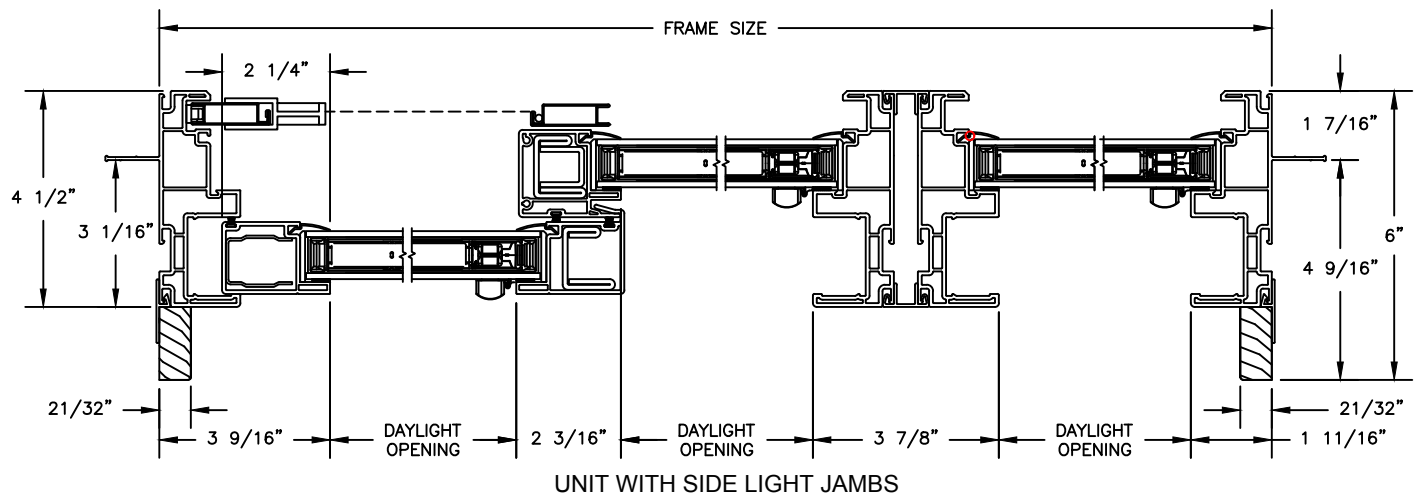

Next Dimension Signature Series

SLIDING PATIO DOOR

SECTION DETAILS

SCALE: 3" = 1'-0"

Next Dimension Signature Series

SLIDING PATIO DOOR

SECTION DETAILS: BLINDS BETWEEN GLASS

SCALE: 3" = 1'-0"

Next Dimension Signature Series

SLIDING PATIO DOOR

SECTION DETAILS: SIDELITE / TRANSOM

SCALE: 3" = 1'-0"

HEAD & SILL

JAMBS

Next Dimension Signature Series

SLIDING PATIO DOOR

SECTION DETAILS: MULLIONS

SCALE: 3" = 1'-0"

HORIZONTAL MULLION
TRANSOM/OPERATOR

HORIZONTAL 2" MULLION
TRANSOM/OPERATOR

HORIZONTAL MULLION
RADIUS/OPERATOR

HORIZONTAL 2" MULLION
RADIUS/OPERATOR

VERTICAL MULLION
SIDELIGHT/OPERATOR

SECTION DETAILS : CONSTRUCTION

SCALE: 1 1/2" = 1'-0"

HEAD JAMB & SILL
2 X 6 FRAME WITH BRICK VENEER

JAMBS
2 X 6 FRAME WITH BRICK VENEER

HEAD JAMB & SILL
8" CONCRETE BLOCK WALL
WITH BRICK VENEER

JAMBS
8" CONCRETE BLOCK WALL
WITH BRICK VENEER