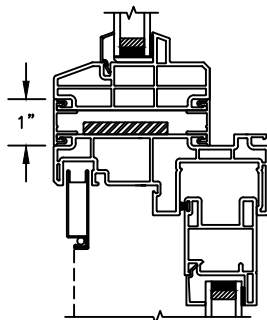

SECTION DETAILS: MULLIONS

SCALE: 3" = 1'-0"

HORIZONTAL MULLION
TRANSOM/OPERATOR

HORIZONTAL 2" MULLION
TRANSOM/OPERATOR

HORIZONTAL MULLION
RADIUS/OPERATOR

HORIZONTAL 2" MULLION
RADIUS/OPERATOR

VERTICAL MULLION
SIDELIGHT/OPERATOR

VERTICAL 2" MULLION
STATIONARY/SIDELIGHT

Next Dimension Signature Series

SLIDING PATIO DOOR

SECTION DETAILS : DIVIDED LITE OPTIONS

SCALE: 3" = 1'-0"

INSULATING GLASS

3/4" PROFILED INNERGRILLE

5/8" PUTTY WDL
WITH INNERBAR

5/8" PUTTY WDL (EXTERIOR ONLY)
WITH 5/8" FLAT INNERGRILLE

7/8" PUTTY WDL
WITH INNERBAR

7/8" PUTTY WDL (EXTERIOR ONLY)
WITH 13/16" FLAT INNERGRILLE

Next Dimension Signature Series

SLIDING PATIO DOOR

SECTION DETAILS : CONSTRUCTION

SECTION DETAILS : CONSTRUCTION

SCALE: 1 1/2" = 1'-0"

HEAD JAMB & SILL
2 X 6 FRAME WITH BRICK VENEER

JAMBS
2 X 6 FRAME WITH BRICK VENEER

HEAD JAMB & SILL
8" CONCRETE BLOCK WALL
WITH BRICK VENEER

JAMBS
8" CONCRETE BLOCK WALL
WITH BRICK VENEER