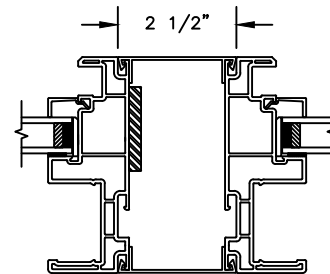

SECTION DETAILS: MULLIONS

SCALE: 3" = 1'-0"

HORIZONTAL MULLION
TRANSOM/OPERATOR

HORIZONTAL 2" MULLION
TRANSOM/OPERATOR

HORIZONTAL MULLION
RADIUS/OPERATOR

HORIZONTAL 2" MULLION
RADIUS/OPERATOR

VERTICAL MULLION
SIDELIGHT/OPERATOR

VERTICAL 2" MULLION
STATIONARY/SIDELIGHT

Next Dimension Signature Series

SLIDING PATIO DOOR

SECTION DETAILS : DIVIDED LITE OPTIONS

SCALE: 3" = 1'-0"

INSULATING GLASS

3/4" PROFILED INNERGRILLE

5/8" PUTTY WDL
WITH INNERBAR

5/8" PUTTY WDL (EXTERIOR ONLY)
WITH 5/8" FLAT INNERGRILLE

7/8" PUTTY WDL
WITH INNERBAR

7/8" PUTTY WDL (EXTERIOR ONLY)
WITH 13/16" FLAT INNERGRILLE

Next Dimension Signature Series

SLIDING PATIO DOOR

SECTION DETAILS : CONSTRUCTION

SECTION DETAILS : CONSTRUCTION

SCALE: 1 1/2" = 1'-0"

HEAD JAMB & SILL
2 X 6 FRAME WITH BRICK VENEER

JAMBS
2 X 6 FRAME WITH BRICK VENEER

HEAD JAMB & SILL
8" CONCRETE BLOCK WALL
WITH BRICK VENEER

JAMBS
8" CONCRETE BLOCK WALL
WITH BRICK VENEER