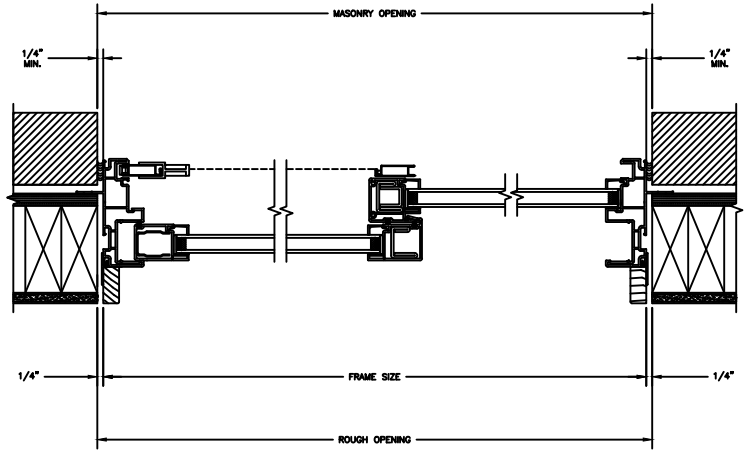

SCALE: 1 1/2" = 1'-0"

HEAD JAMB & SILL
2 X 6 FRAME WITH SIDING

JAMBS
2 X 6 FRAME WITH SIDING

HEAD JAMB & SILL
2 X 4 FRAME WITH STUCCO

JAMBS
2 X 4 FRAME WITH STUCCO

Next Dimension Signature Series

SLIDING PATIO DOOR

SECTION DETAILS : CONSTRUCTION

SCALE: 1 1/2" = 1'-0"

HEAD JAMB & SILL
2 X 6 FRAME WITH BRICK VENEER

JAMBS
2 X 6 FRAME WITH BRICK VENEER

HEAD JAMB & SILL
8" CONCRETE BLOCK WALL
WITH BRICK VENEER

JAMBS
8" CONCRETE BLOCK WALL
WITH BRICK VENEER