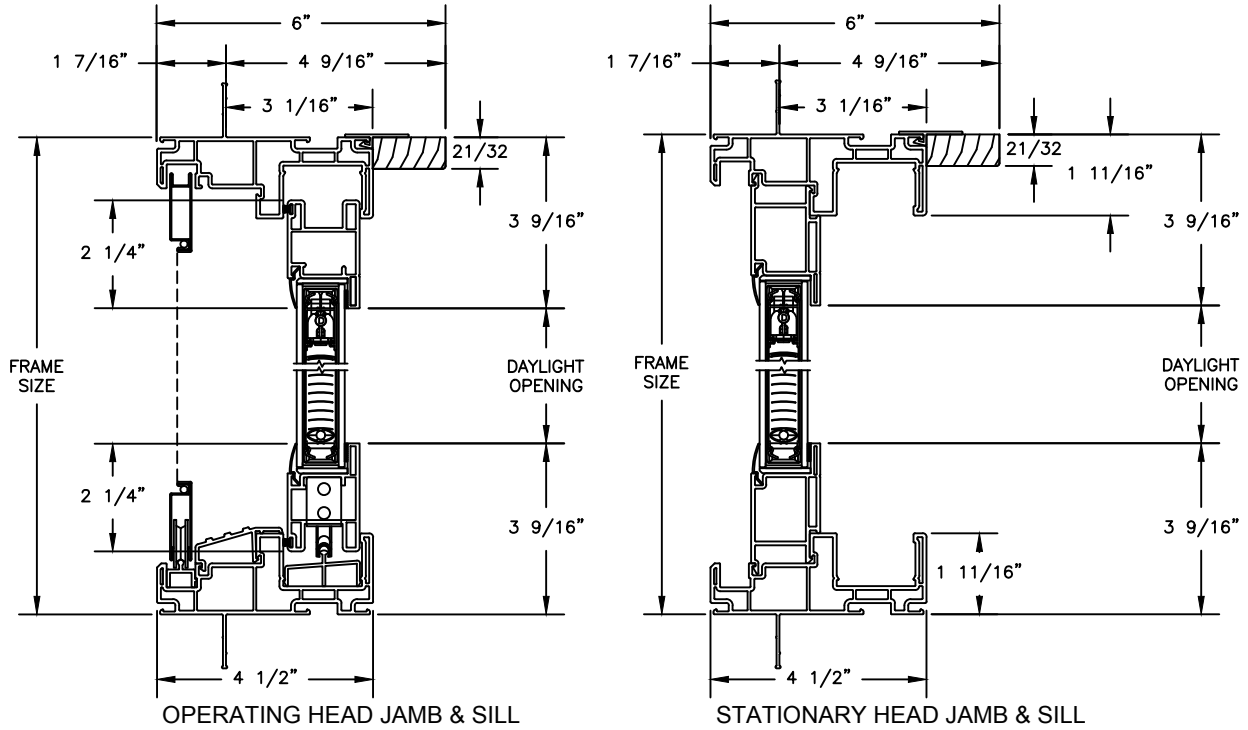

Next Dimension Signature Series

SLIDING PATIO DOOR

SECTION DETAILS

SCALE: 3" = 1'-0"

Next Dimension Signature Series

SLIDING PATIO DOOR

SECTION DETAILS: BLINDS BETWEEN GLASS

SCALE: 3" = 1'-0"

Next Dimension Signature Series

SLIDING PATIO DOOR

SECTION DETAILS: SIDELITE / TRANSOM

SCALE: 3" = 1'-0"

HEAD & SILL

JAMBS

Next Dimension Signature Series

SLIDING PATIO DOOR

SECTION DETAILS: MULLIONS

SCALE: 3" = 1'-0"

HORIZONTAL MULLION
TRANSOM/OPERATOR

HORIZONTAL 2" MULLION
TRANSOM/OPERATOR

HORIZONTAL MULLION
RADIUS/OPERATOR

HORIZONTAL 2" MULLION
RADIUS/OPERATOR

VERTICAL MULLION
SIDELIGHT/OPERATOR

SECTION DETAILS : CONSTRUCTION

SCALE: 1 1/2" = 1'-0"

HEAD JAMB & SILL
2 X 6 FRAME WITH BRICK VENEER

JAMBS
2 X 6 FRAME WITH BRICK VENEER

HEAD JAMB & SILL
8" CONCRETE BLOCK WALL
WITH BRICK VENEER

JAMBS
8" CONCRETE BLOCK WALL
WITH BRICK VENEER