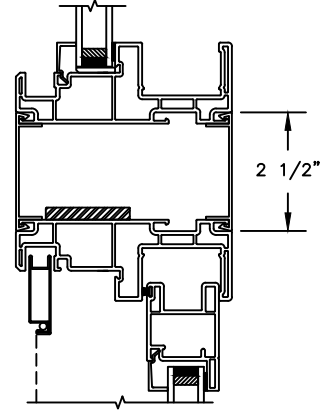

Next Dimension Signature Series

SLIDING PATIO DOOR

SECTION DETAILS: SIDELITE / TRANSOM

SCALE: 3" = 1'-0"

HEAD & SILL

JAMBS

Next Dimension Signature Series

SLIDING PATIO DOOR

SECTION DETAILS: MULLIONS

SCALE: 3" = 1'-0"

HORIZONTAL MULLION
TRANSOM/OPERATOR

HORIZONTAL 2" MULLION
TRANSOM/OPERATOR

HORIZONTAL MULLION
RADIUS/OPERATOR

HORIZONTAL 2" MULLION
RADIUS/OPERATOR

VERTICAL MULLION
SIDELIGHT/OPERATOR

SECTION DETAILS : CONSTRUCTION

SCALE: 1 1/2" = 1'-0"

HEAD JAMB & SILL
2 X 6 FRAME WITH BRICK VENEER

JAMBS
2 X 6 FRAME WITH BRICK VENEER

HEAD JAMB & SILL
8" CONCRETE BLOCK WALL
WITH BRICK VENEER

JAMBS
8" CONCRETE BLOCK WALL
WITH BRICK VENEER