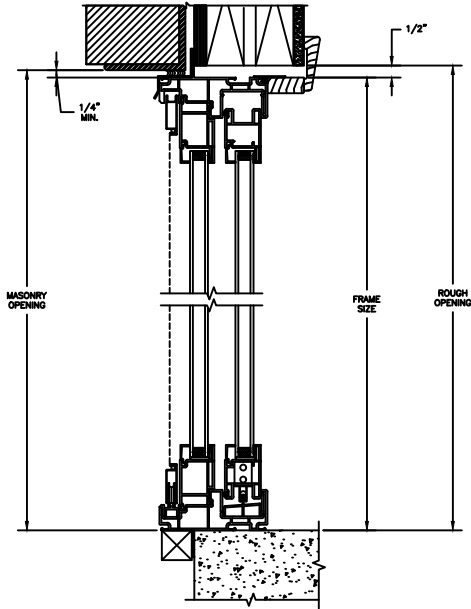

SECTION DETAILS: MULLIONS

SCALE: 3" = 1'-0"

HORIZONTAL MULLION
TRANSOM/OPERATOR

HORIZONTAL 2" MULLION
TRANSOM/OPERATOR

HORIZONTAL MULLION
RADIUS/OPERATOR

HORIZONTAL 2" MULLION
RADIUS/OPERATOR

VERTICAL MULLION
SIDELIGHT/OPERATOR

SCALE: 1 1/2" = 1'-0"

HEAD JAMB & SILL
2 X 6 FRAME WITH SIDING

JAMBS
2 X 6 FRAME WITH SIDING

HEAD JAMB & SILL
2 X 4 FRAME WITH STUCCO

JAMBS
2 X 4 FRAME WITH STUCCO

Next Dimension Signature Series

SLIDING PATIO DOOR

SECTION DETAILS : CONSTRUCTION

SCALE: 1 1/2" = 1'-0"

HEAD JAMB & SILL
2 X 6 FRAME WITH BRICK VENEER

JAMBS
2 X 6 FRAME WITH BRICK VENEER

HEAD JAMB & SILL
8" CONCRETE BLOCK WALL
WITH BRICK VENEER

JAMBS
8" CONCRETE BLOCK WALL
WITH BRICK VENEER