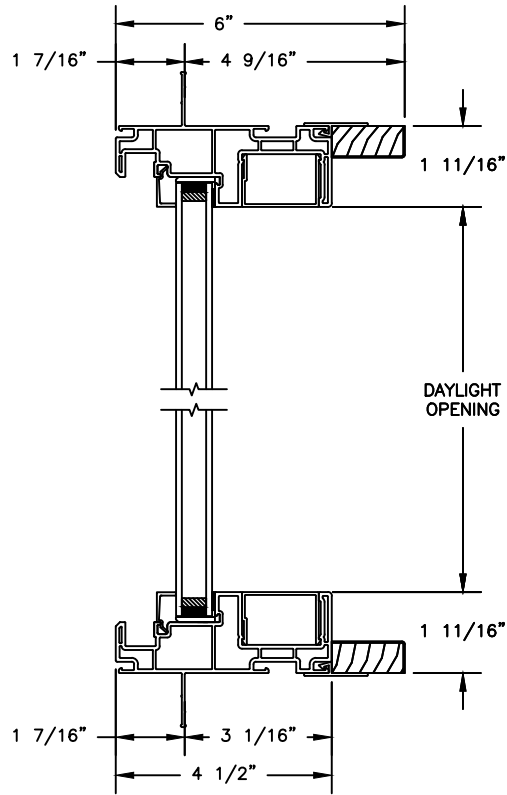

Next Dimension Signature Series

SLIDING PATIO DOOR

SECTION DETAILS

SCALE: 3" = 1'-0"

Next Dimension Signature Series

SLIDING PATIO DOOR

SECTION DETAILS: BLINDS BETWEEN GLASS

SCALE: 3" = 1'-0"

Next Dimension Signature Series

SLIDING PATIO DOOR

SECTION DETAILS: SIDELITE / TRANSOM

SCALE: 3" = 1'-0"

HEAD & SILL

JAMBS

Next Dimension Signature Series

SLIDING PATIO DOOR

SECTION DETAILS: MULLIONS

SCALE: 3" = 1'-0"

HORIZONTAL MULLION
TRANSOM/OPERATOR

HORIZONTAL 2" MULLION
TRANSOM/OPERATOR

HORIZONTAL MULLION
RADIUS/OPERATOR

HORIZONTAL 2" MULLION
RADIUS/OPERATOR

VERTICAL MULLION
SIDELIGHT/OPERATOR

SECTION DETAILS : CONSTRUCTION

SCALE: 1 1/2" = 1'-0"

HEAD JAMB & SILL
2 X 6 FRAME WITH BRICK VENEER

JAMBS
2 X 6 FRAME WITH BRICK VENEER

HEAD JAMB & SILL
8" CONCRETE BLOCK WALL
WITH BRICK VENEER

JAMBS
8" CONCRETE BLOCK WALL
WITH BRICK VENEER