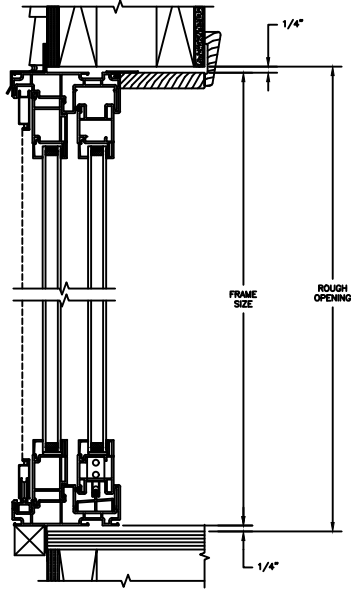

SECTION DETAILS: MULLIONS

SCALE: 3" = 1'-0"

HORIZONTAL MULLION
TRANSOM/OPERATOR

HORIZONTAL 2" MULLION
TRANSOM/OPERATOR

HORIZONTAL MULLION
RADIUS/OPERATOR

HORIZONTAL 2" MULLION
RADIUS/OPERATOR

VERTICAL MULLION
SIDELIGHT/OPERATOR

5/8" PUTTY WDL (EXTERIOR ONLY)
WITH 5/8" FLAT INNERGRILLE

7/8" PUTTY WDL
WITH INNERBAR

7/8" PUTTY WDL (EXTERIOR ONLY)
WITH 13/16" FLAT INNERGRILLE

Next Dimension Signature Series

SLIDING PATIO DOOR

SECTION DETAILS : CONSTRUCTION

SCALE: 1 1/2" = 1'-0"

HEAD JAMB & SILL
2 X 6 FRAME WITH SIDING

JAMBS
2 X 6 FRAME WITH SIDING

HEAD JAMB & SILL
2 X 4 FRAME WITH STUCCO

JAMBS
2 X 4 FRAME WITH STUCCO

Next Dimension Signature Series

SLIDING PATIO DOOR

SECTION DETAILS : CONSTRUCTION

SCALE: 1 1/2" = 1'-0"

HEAD JAMB & SILL
2 X 6 FRAME WITH BRICK VENEER

JAMBS
2 X 6 FRAME WITH BRICK VENEER

HEAD JAMB & SILL
8" CONCRETE BLOCK WALL
WITH BRICK VENEER

JAMBS
8" CONCRETE BLOCK WALL
WITH BRICK VENEER