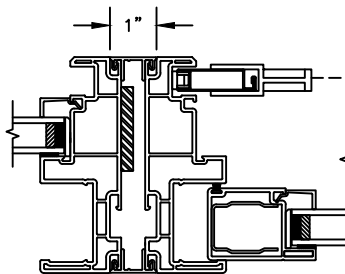

SECTION DETAILS: MULLIONS

SCALE: 3" = 1'-0"

HORIZONTAL MULLION
TRANSOM/OPERATOR

HORIZONTAL 2" MULLION
TRANSOM/OPERATOR

HORIZONTAL MULLION
RADIUS/OPERATOR

HORIZONTAL 2" MULLION
RADIUS/OPERATOR

VERTICAL MULLION
SIDELIGHT/OPERATOR

VERTICAL 2" MULLION
STATIONARY/SIDELIGHT

Next Dimension Signature Series

SLIDING PATIO DOOR

SECTION DETAILS : DIVIDED LITE OPTIONS

SCALE: 3" = 1'-0"

INSULATING GLASS

3/4" PROFILED INNERGRILLE

5/8" PUTTY WDL
WITH INNERBAR

SECTION DETAILS : CONSTRUCTION

SCALE: 1 1/2" = 1'-0"

HEAD JAMB & SILL
2 X 6 FRAME WITH BRICK VENEER

JAMBS
2 X 6 FRAME WITH BRICK VENEER

HEAD JAMB & SILL
8" CONCRETE BLOCK WALL
WITH BRICK VENEER

JAMBS
8" CONCRETE BLOCK WALL
WITH BRICK VENEER