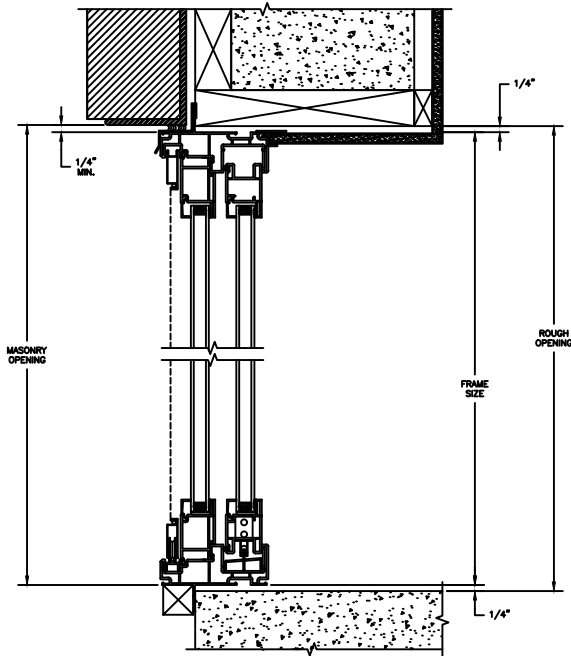

SECTION DETAILS: MULLIONS

SCALE: 3" = 1'-0"

HORIZONTAL MULLION
TRANSOM/OPERATOR

HORIZONTAL 2" MULLION
TRANSOM/OPERATOR

HORIZONTAL MULLION
RADIUS/OPERATOR

HORIZONTAL 2" MULLION
RADIUS/OPERATOR

VERTICAL MULLION
SIDELIGHT/OPERATOR

5/8" PUTTY WDL (EXTERIOR ONLY)
WITH 5/8" FLAT INNERGRILLE

7/8" PUTTY WDL
WITH INNERBAR

7/8" PUTTY WDL (EXTERIOR ONLY)
WITH 13/16" FLAT INNERGRILLE

Next Dimension Signature Series

SLIDING PATIO DOOR

SECTION DETAILS : CONSTRUCTION

SECTION DETAILS : CONSTRUCTION

SCALE: 1 1/2" = 1'-0"

HEAD JAMB & SILL
2 X 6 FRAME WITH BRICK VENEER

JAMBS
2 X 6 FRAME WITH BRICK VENEER

HEAD JAMB & SILL
8" CONCRETE BLOCK WALL
WITH BRICK VENEER

JAMBS
8" CONCRETE BLOCK WALL
WITH BRICK VENEER