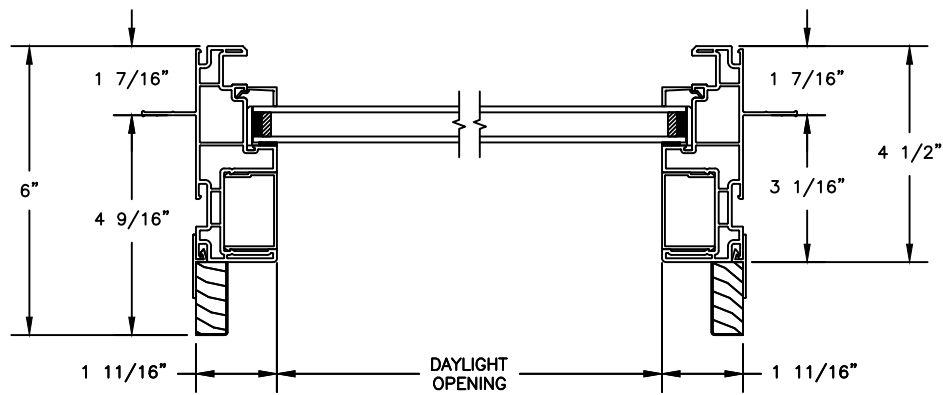

Next Dimension Signature Series

SLIDING PATIO DOOR

SECTION DETAILS: SIDELITE / TRANSOM

SCALE: 3" = 1'-0"

HEAD & SILL

JAMBS

Next Dimension Signature Series

SLIDING PATIO DOOR

SECTION DETAILS: MULLIONS

SCALE: 3" = 1'-0"

HORIZONTAL MULLION
TRANSOM/OPERATOR

HORIZONTAL 2" MULLION
TRANSOM/OPERATOR

HORIZONTAL MULLION
RADIUS/OPERATOR

HORIZONTAL 2" MULLION
RADIUS/OPERATOR

VERTICAL MULLION
SIDELIGHT/OPERATOR

SECTION DETAILS : CONSTRUCTION

SCALE: 1 1/2" = 1'-0"

HEAD JAMB & SILL
2 X 6 FRAME WITH BRICK VENEER

JAMBS
2 X 6 FRAME WITH BRICK VENEER

HEAD JAMB & SILL
8" CONCRETE BLOCK WALL
WITH BRICK VENEER

JAMBS
8" CONCRETE BLOCK WALL
WITH BRICK VENEER