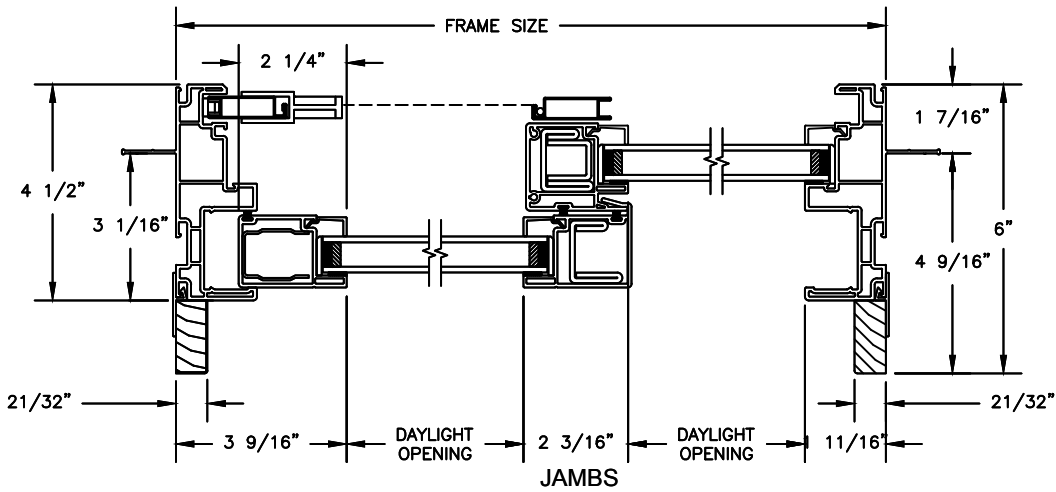

Next Dimension Signature Series

SLIDING PATIO DOOR

SECTION DETAILS

SCALE: 3" = 1'-0"

Next Dimension Signature Series

SLIDING PATIO DOOR

SECTION DETAILS: BLINDS BETWEEN GLASS

SCALE: 3" = 1'-0"

Next Dimension Signature Series

SLIDING PATIO DOOR

SECTION DETAILS: SIDELITE / TRANSOM

SCALE: 3" = 1'-0"

HEAD & SILL

JAMBS

Next Dimension Signature Series

SLIDING PATIO DOOR

SECTION DETAILS: MULLIONS

SCALE: 3" = 1'-0"

HORIZONTAL MULLION
TRANSOM/OPERATOR

HORIZONTAL 2" MULLION
TRANSOM/OPERATOR

HORIZONTAL MULLION
RADIUS/OPERATOR

HORIZONTAL 2" MULLION
RADIUS/OPERATOR

VERTICAL MULLION
SIDELIGHT/OPERATOR

SECTION DETAILS : CONSTRUCTION

SCALE: 1 1/2" = 1'-0"

HEAD JAMB & SILL
2 X 6 FRAME WITH BRICK VENEER

JAMBS
2 X 6 FRAME WITH BRICK VENEER

HEAD JAMB & SILL
8" CONCRETE BLOCK WALL
WITH BRICK VENEER

JAMBS
8" CONCRETE BLOCK WALL
WITH BRICK VENEER