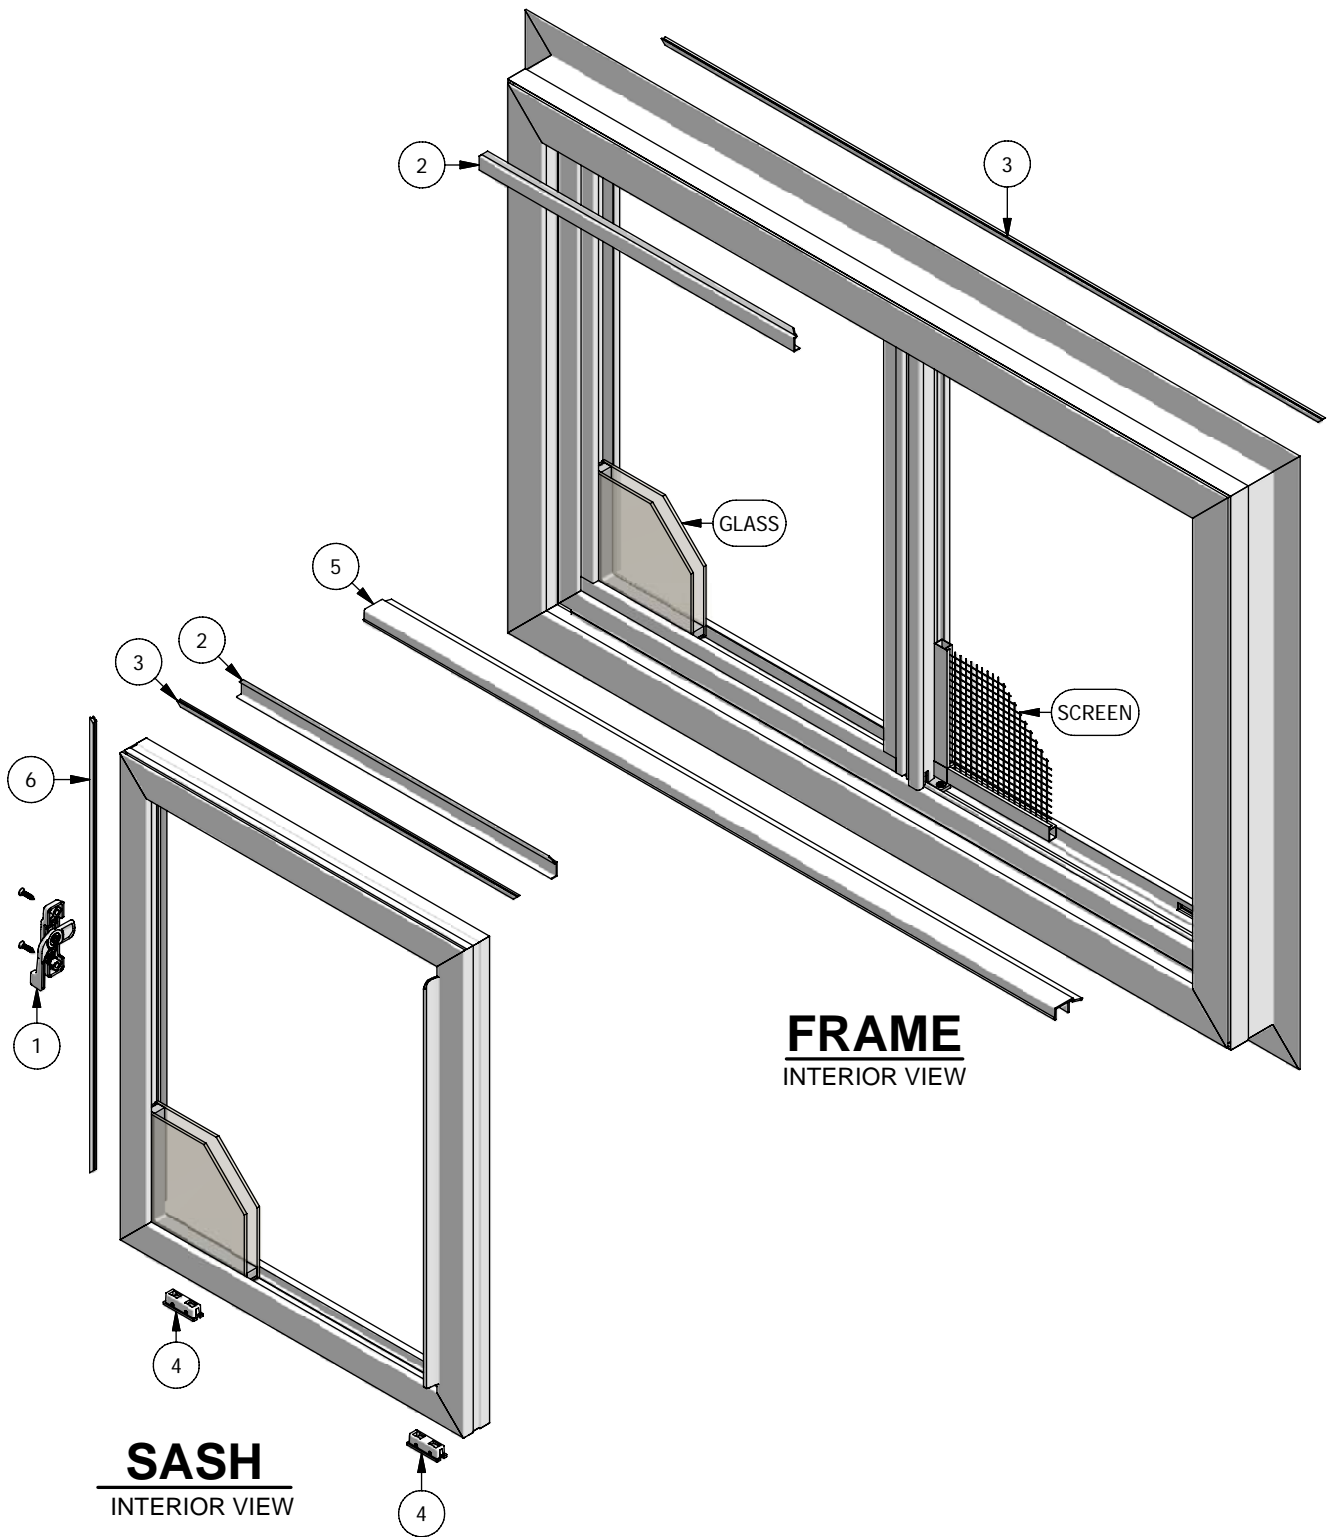

WINDSOR
WINDOWS & DOORS
A Woodgrain Millwork Company

Next Dimension Classic Series

Slider

Parts Identification

WINDSOR
WINDOWS & DOORS
A Woodgrain Millwork Company

Next Dimension Classic Series

Slider

Parts Identification

Image	Item #	Description	Color / Finish	Spec	Part #
	1	Lock	White Clay Black		941001 941002 941000
		Lock Screws #6 x 5/8" Screw (Qty.2)	White Clay Black		508085 538080 508039
	2	Glazing Bead	White Clay Bronze Black Tan Ivory Cinnamon Green White	16'	920009 920044 920009-BZ 920009-BK 920009-T 920009-I 920009-C 920009-G 920009-W
	4	Rollers			941007
	5	Roller Track/Anti-Lift Block	White Clay	16' 16'	920014 920049
 Not Shown on Assembly Dwg		Screen Stop 4" pieces (Qty 3)	White Clay Bronze Black Tan Ivory Cinnamon Green White	16'	920015 920050 920015-BZ 920015-BK 920015-T 920015-I 920015-C 920015-G 920015-W
	6	Weatherstrip	White Clay Black	FT FT FT	478067 478073 531102

WINDSOR
WINDOWS & DOORS
A Woodgrain Millwork Company

Next Dimension Classic Series

Slider

Parts Identification

Image	Item #	Description	Color / Finish	Spec	Part #
No Image		Meeting Rail Corner Pad For Bottom Cut to 1/2" x 3/8" (Qty 1) For Top Cut to 1/2" x 1" (Qty 1)	White Black	LF LF	951015 951016
No Image		Glazing Tape	White Black	216' Roll 216' Roll	394100 394099
 Not Shown on Assembly Dwg		Window Opening Control Device (Includes screws & Instructions) Field Applied Only	White White Clay Clay Black Black	XO OX XO OX XO OX	9410018 9410019 9410021 9410022 9410001 9410002