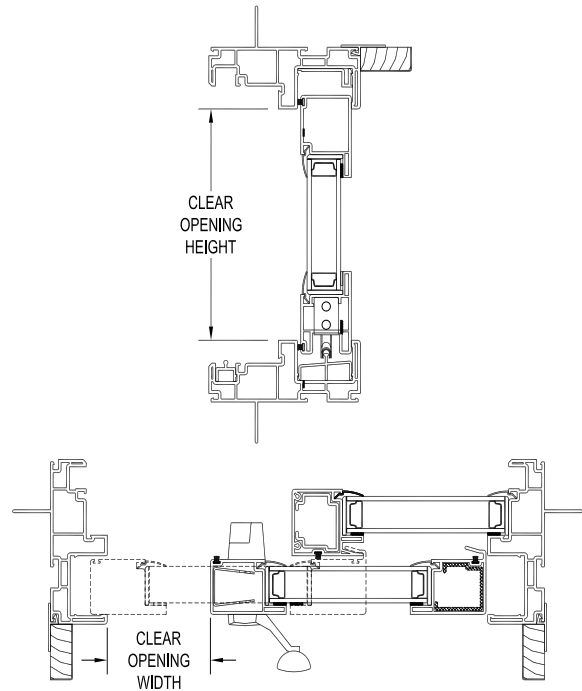

Next Dimension Pro Series

SLIDING PATIO DOOR

CLEAR OPENING, LITE & SCREEN MEASUREMENTS

| Lite and Vent Measurements | | | | | | |
|----------------------------|-------------------------------------|------------------|-------------------|--------------|--------|------------------|
| Sliding Patio Door | | | | | | |
| Size | Clear Opening in Full Open Position | | | Screen Sizes | | S.Q. FT. Daylite |
| | Clear Opg Width | Clear Opg Height | Clear Opg S.Q. FT | Width | Height | |
| 5068 | 23.750 | 76.500 | 12.62 | 30 13/16 | 77 1/2 | 26.24 |
| 6068 | 29.750 | 76.500 | 15.80 | 36 13/16 | 77 1/2 | 32.27 |
| 7668 | 23.750 | 76.500 | 12.62 | 30 13/16 | 77 1/2 | 26.24 |
| 8068 | 41.750 | 76.500 | 22.18 | 48 13/16 | 77 1/2 | 44.33 |
| 9068 | 29.750 | 76.500 | 15.80 | 36 13/16 | 77 1/2 | 32.27 |
| 50610 | 23.750 | 78.500 | 12.95 | 30 13/16 | 79 1/2 | 26.96 |
| 60610 | 29.750 | 78.500 | 16.22 | 36 13/16 | 79 1/2 | 33.16 |
| 66610 | 32.750 | 78.500 | 17.85 | 42 13/16 | 79 1/2 | 36.30 |
| 76610 | 23.750 | 78.500 | 12.95 | 30 13/16 | 79 1/2 | 26.96 |
| 80610 | 41.750 | 78.500 | 22.76 | 48 13/16 | 79 1/2 | 45.55 |
| 90610 | 29.750 | 78.500 | 16.22 | 36 13/16 | 79 1/2 | 33.16 |
| 5080 | 23.750 | 92.500 | 15.26 | 30 13/16 | 93 1/2 | 32.04 |
| 6080 | 29.750 | 92.500 | 19.11 | 36 13/16 | 93 1/2 | 39.40 |
| 7680 | 23.750 | 92.500 | 15.26 | 30 13/16 | 93 1/2 | 32.04 |
| 8080 | 41.750 | 92.500 | 26.82 | 48 13/16 | 93 1/2 | 54.13 |
| 9080 | 29.750 | 92.500 | 19.11 | 36 13/16 | 93 1/2 | 39.40 |

| Clear Opening Conversions | |
|---------------------------|------------------|
| Width | R.O. / 2 - 6.25" |
| Height | R.O. - 3.5" |