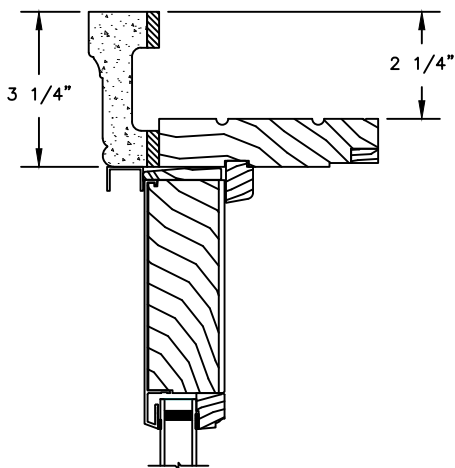

### CASING OPTIONS

HEAD JAMB WITH  
STANDARD 180 BRICKMOULD

HEAD JAMB WITH  
3 1/2" FLAT CASING

HEAD JAMB WITH  
4 1/2" BACKBAND

HEAD JAMB WITH  
WILLIAMSBURG BRICKMOULD

HEAD JAMB WITH  
180 FLANGED BRICKMOULD

HEAD JAMB WITH  
5 1/2" FLAT CASING