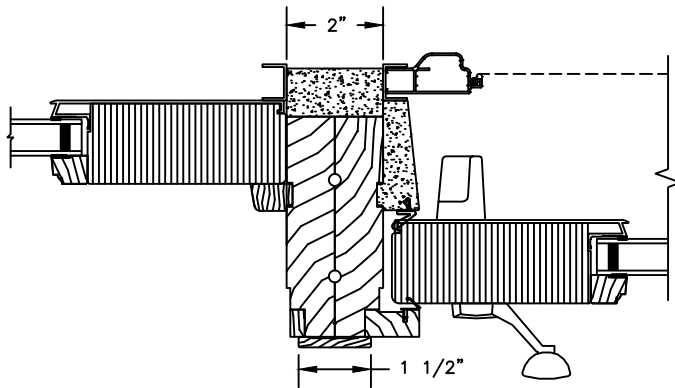

## LEGEND HBR PATIO DOOR - FRENCH SLIDER

SECTION DETAILS: MULLIONS

SCALE: 3" = 1'-0"

HORIZONTAL MULLION  
RADIUS/OPERATOR

HORIZONTAL MULLION  
RADIUS/OPERATOR

HORIZONTAL MULLION WITH  
2" SPREAD MULL  
RADIUS/OPERATOR  
ADDITIONAL WIDTHS INCLUDE:  
1" - 5"