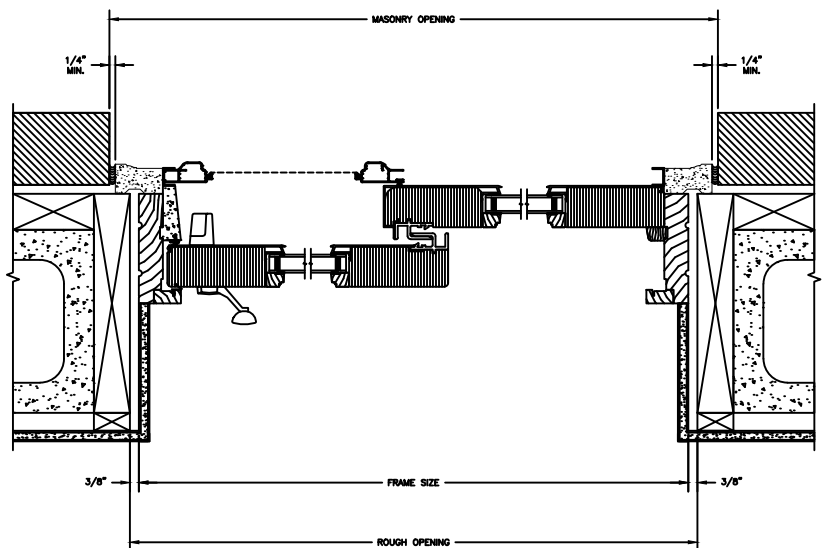

## LEGEND HBR PATIO DOOR - FRENCH SLIDER

SECTION DETAILS : CONSTRUCTION

SCALE: 1 1/2" = 1'-0"

HEAD JAMB & SILL  
2 X 4 FRAME WITH BRICK VENEER

JAMBS  
2 X 4 FRAME WITH BRICK VENEER

HEAD JAMB & SILL  
8" CONCRETE BLOCK WALL  
WITH BRICK VENEER

JAMBS  
8" CONCRETE BLOCK WALL  
WITH BRICK VENEER