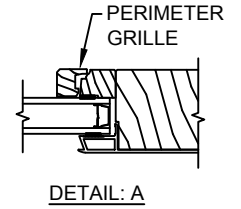

Legend HBR Series

LEGEND HBR PATIO DOOR - FRENCH SLIDER

SECTION DETAILS : DIVIDED LITE OPTIONS

SCALE: 3" = 1'-0"

AVAILABLE STYLES

- PUTTY
- OGEE
- CONTEMPORARY