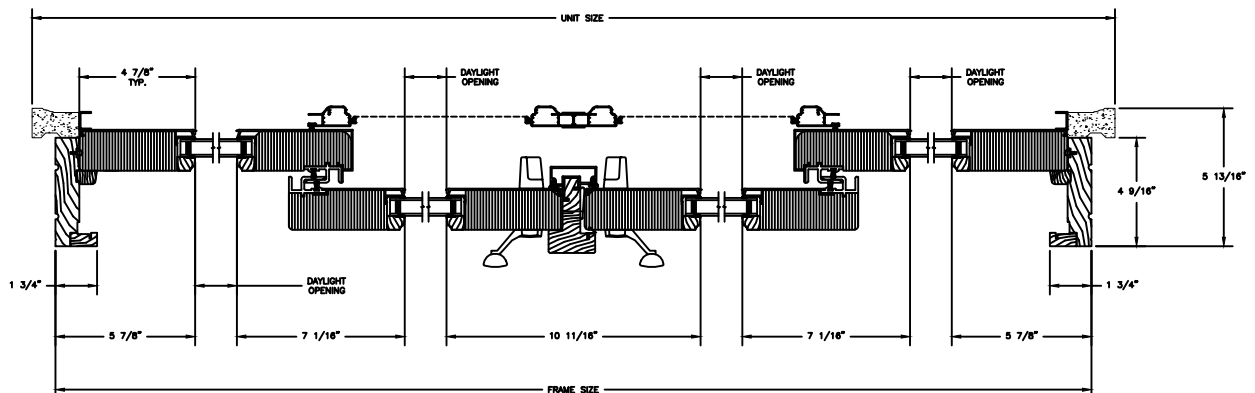

### SECTION DETAILS

SCALE: 1 1/2" = 1'-0"

OPERATING HEAD JAMB & SILL

STATIONARY HEAD JAMB & SILL

OPERATING UNIT WITH STATIONARY UNIT

QUAD UNIT