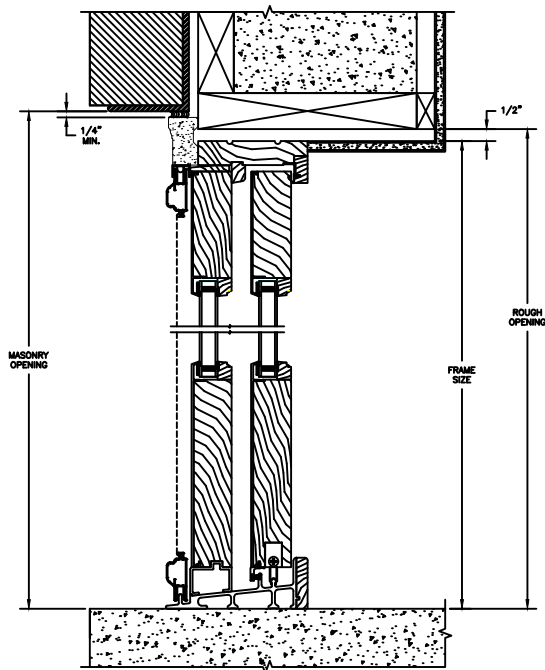

## LEGEND HBR PATIO DOOR - FRENCH SLIDER

SECTION DETAILS : CONSTRUCTION

SCALE: 1 1/2" = 1'-0"

HEAD JAMB & SILL  
2 X 4 FRAME WITH BRICK VENEER

JAMBS  
2 X 4 FRAME WITH BRICK VENEER

HEAD JAMB & SILL  
8" CONCRETE BLOCK WALL  
WITH BRICK VENEER

JAMBS  
8" CONCRETE BLOCK WALL  
WITH BRICK VENEER