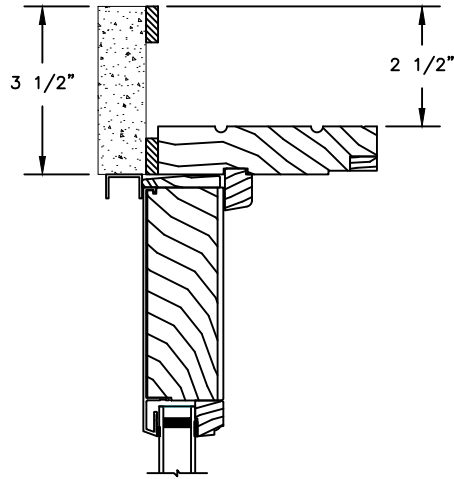

HEAD JAMB WITH
3 1/2" FLAT CASING