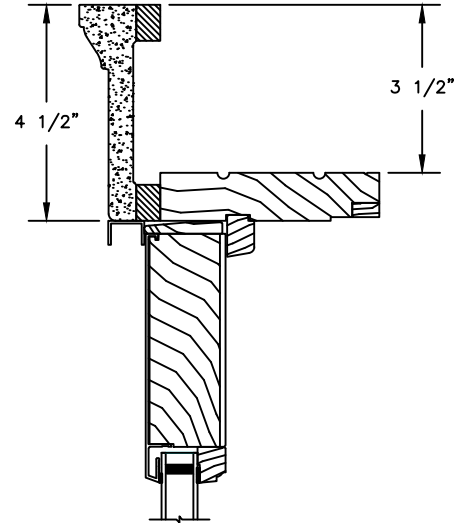

HEAD JAMB WITH
4 1/2" BACKBAND