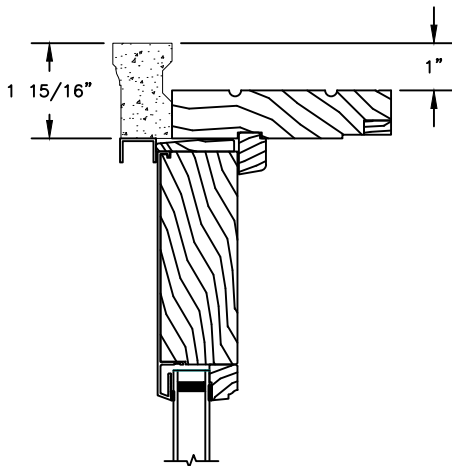

Legend HBK Series

LEGEND HBR PATIO DOOR - FRENCH SLIDER

SECTION DETAILS: CASINGS OPTIONS

SCALE: 3" = 1'-0"

CASING OPTIONS

HEAD JAMB WITH
STANDARD 180 BRICKMOULD