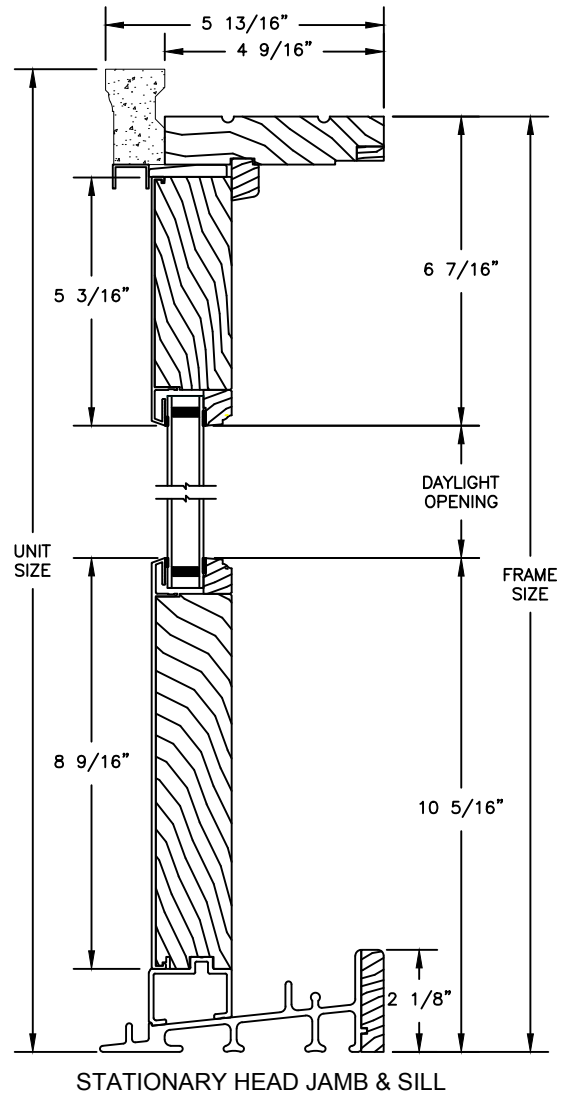

Legend HBR Series

LEGEND HBR PATIO DOOR - FRENCH SLIDER

SECTION DETAILS

SCALE: 3" = 1'-0"