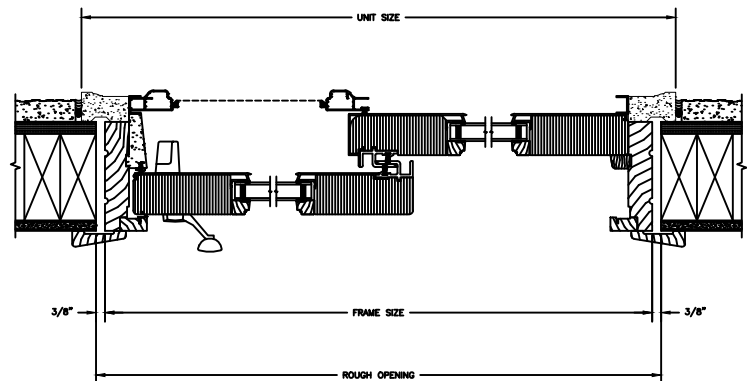

## LEGEND HBR PATIO DOOR - FRENCH SLIDER

SECTION DETAILS : CONSTRUCTION

SCALE: 1 1/2" = 1'-0"

HEAD JAMB & SILL  
2 X 6 FRAME WITH SIDING

JAMBS  
2 X 6 FRAME WITH SIDING

HEAD JAMB & SILL  
2 X 4 FRAME WITH STUCCO