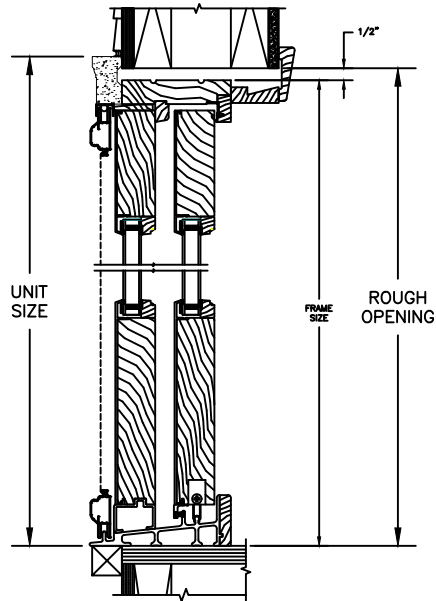

Legend HBR Series

LEGEND HBR PATIO DOOR - FRENCH SLIDER

SECTION DETAILS : CONSTRUCTION

SCALE: 1 1/2" = 1'-0"

HEAD JAMB & SILL
2 X 6 FRAME WITH SIDING