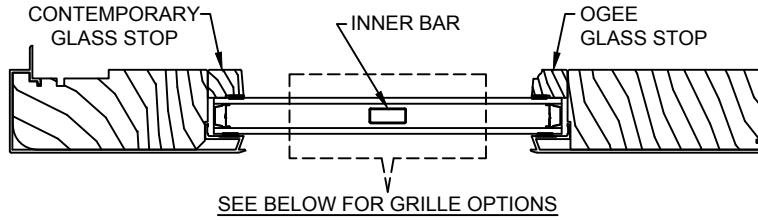

## LEGEND HBR PATIO DOOR - FRENCH SLIDER

SECTION DETAILS : DIVIDED LITE OPTIONS

SCALE: 3" = 1'-0"

AVAILABLE STYLES

-  - PUTTY
-  - OGEE
-  - CONTEMPORARY

5/8" WDL WITH  
INNER BAR

7/8" WDL WITH  
INNERBAR

1 1/4" WDL WITH  
INNERBAR