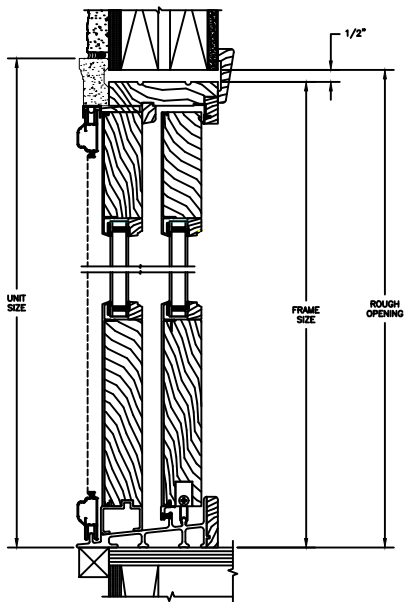

## LEGEND HBR PATIO DOOR - FRENCH SLIDER

SECTION DETAILS : CONSTRUCTION

SCALE: 1 1/2" = 1'-0"

HEAD JAMB & SILL  
2 X 6 FRAME WITH SIDING

JAMBS  
2 X 6 FRAME WITH SIDING

HEAD JAMB & SILL  
2 X 4 FRAME WITH STUCCO