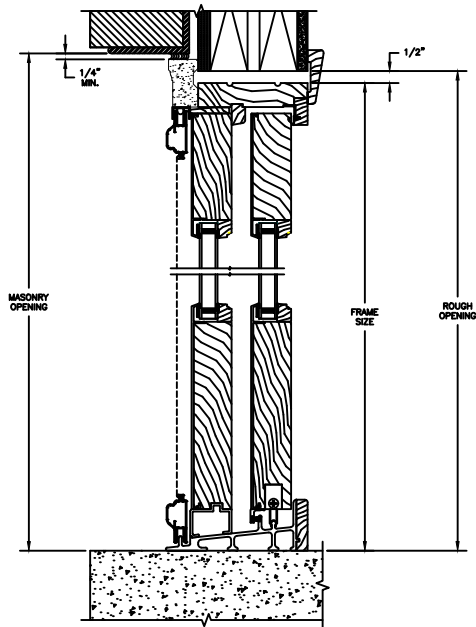

Legend HBK Series

LEGEND HBR PATIO DOOR - FRENCH SLIDER

SECTION DETAILS : CONSTRUCTION

SCALE: 1 1/2" = 1'-0"

HEAD JAMB & SILL
2 X 4 FRAME WITH BRICK VENEER