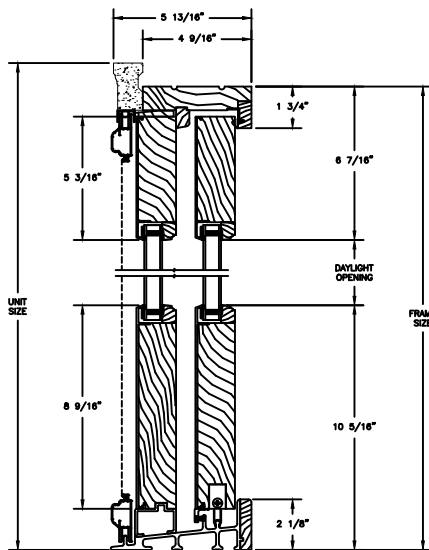

### SECTION DETAILS

SCALE: 1 1/2" = 1'-0"

OPERATING HEAD JAMB & SILL

STATIONARY HEAD JAMB & SILL

OPERATING UNIT WITH STATIONARY UNIT

QUAD UNIT