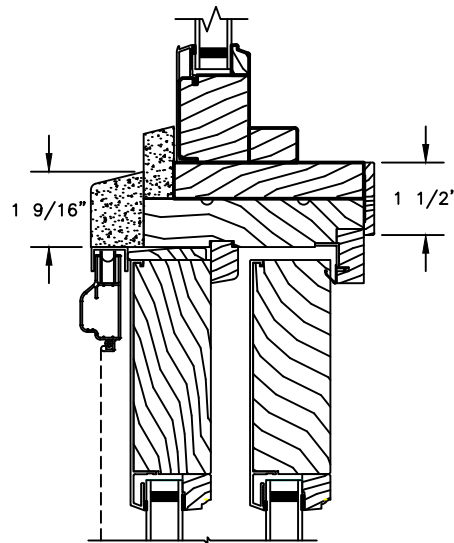

HORIZONTAL MULLION
RADIUS/OPERATOR