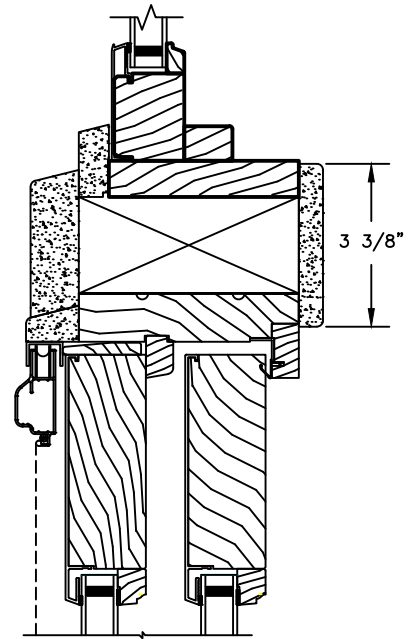

## LEGEND HBR PATIO DOOR - FRENCH SLIDER

SECTION DETAILS: MULLIONS

SCALE: 3" = 1'-0"

HORIZONTAL MULLION  
RADIUS/OPERATOR

HORIZONTAL MULLION  
RADIUS/OPERATOR

HORIZONTAL MULLION WITH  
2" SPREAD MULL  
RADIUS/OPERATOR  
ADDITIONAL WIDTHS INCLUDE:  
1" - 5"