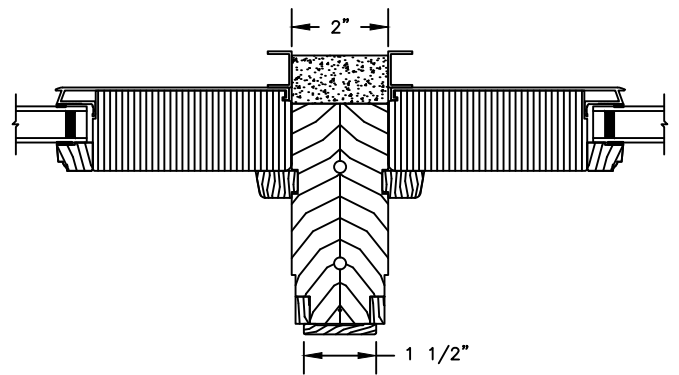

VERTICAL MULLION
STATIONARY/STATIONARY