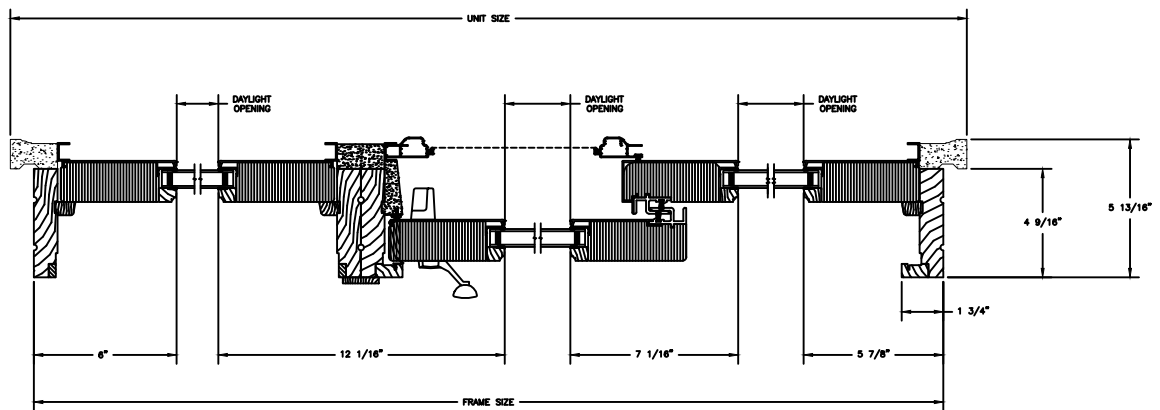

### SECTION DETAILS

SCALE: 1 1/2" = 1'-0"

OPERATING HEAD JAMB & SILL

STATIONARY HEAD JAMB & SILL

OPERATING UNIT WITH STATIONARY UNIT

QUAD UNIT