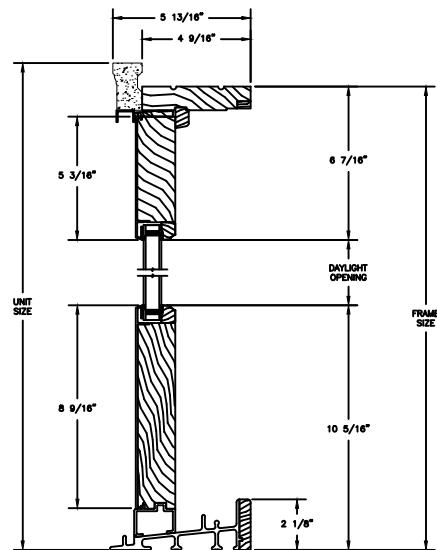

### SECTION DETAILS

SCALE: 1 1/2" = 1'-0"

OPERATING HEAD JAMB & SILL

STATIONARY HEAD JAMB & SILL

OPERATING UNIT WITH STATIONARY UNIT

QUAD UNIT