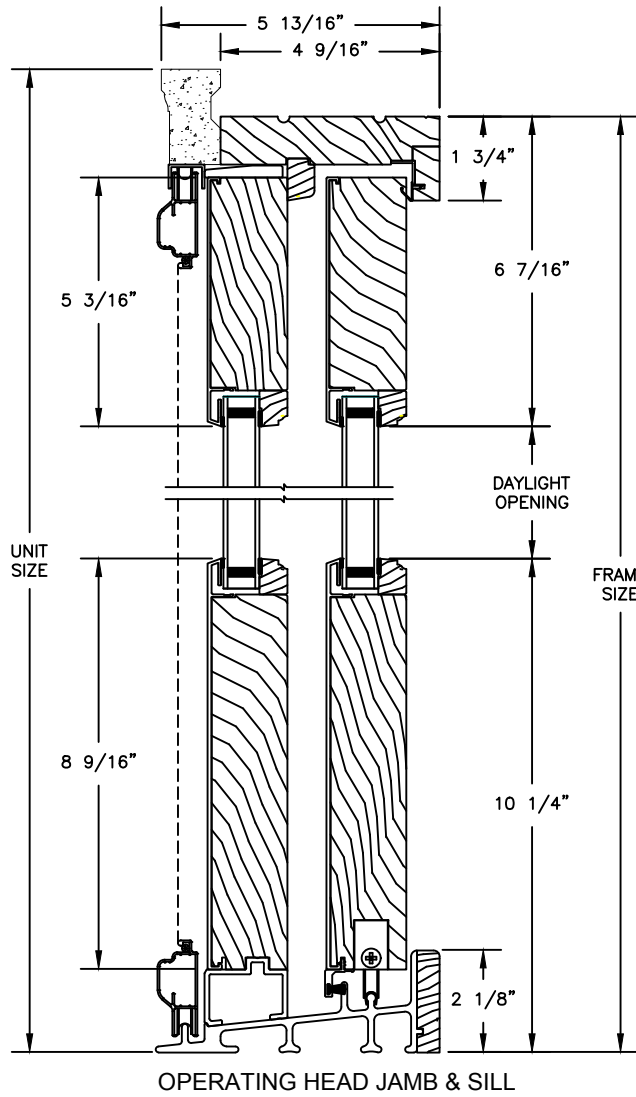

Legend HBR Series

LEGEND HBR PATIO DOOR - FRENCH SLIDER

SECTION DETAILS

SCALE: 3" = 1'-0"