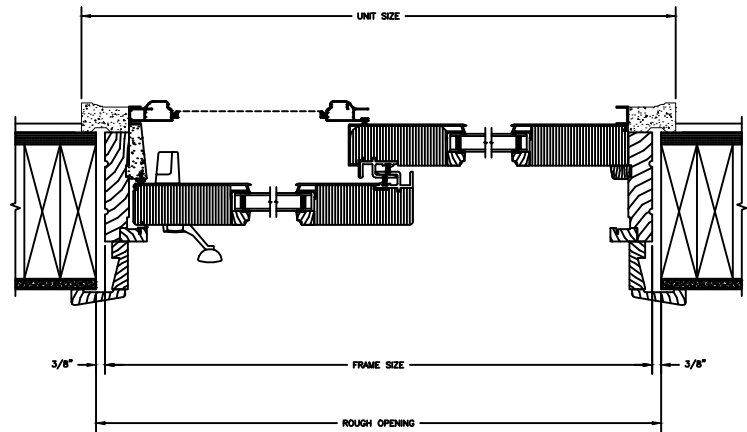

JAMBS
2 X 6 FRAME WITH SIDING