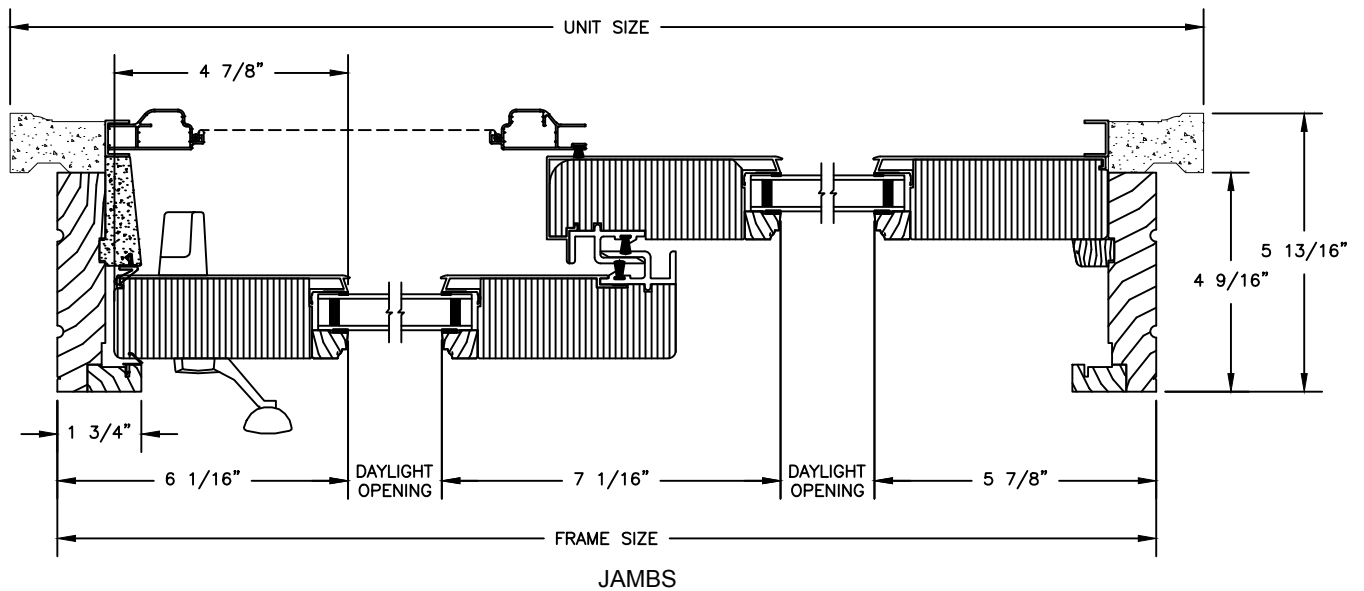

Legend HBR Series

LEGEND HBR PATIO DOOR - FRENCH SLIDER

SECTION DETAILS

SCALE: 3" = 1'-0"