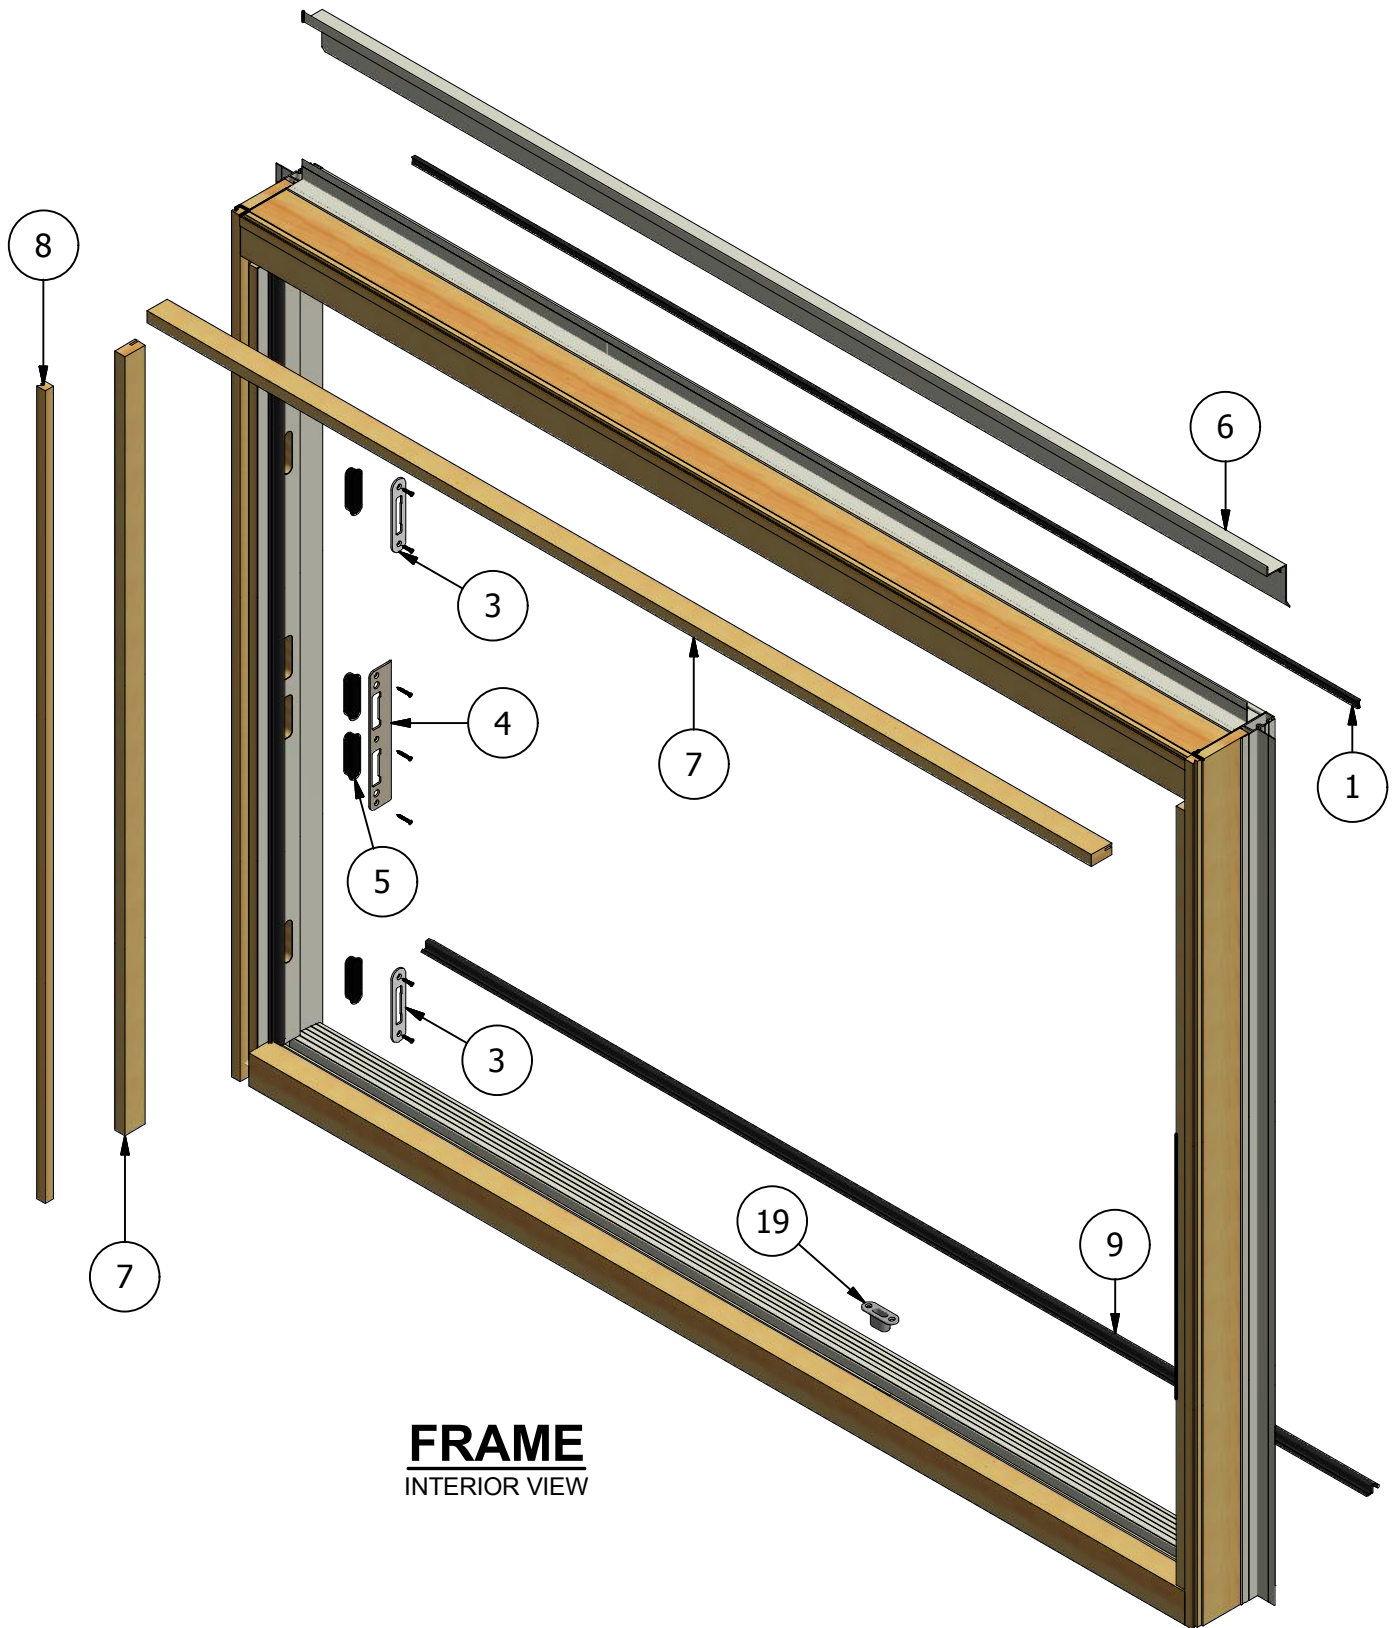

# Windsor Series Bi-Fold Door (3L-0R) Parts Identification

**FRAME**  
INTERIOR VIEW

# Windsor Series Bi-Fold Door (3L-0R) Parts Identification

**WINDSOR**  
WINDOWS & DOORS  
A Woodgrain Millwork Company

# Windsor Series Bi-Fold Door (3L-0R) Parts Identification

Image	Item #	Description	Color / Finish / Size	Spec	Part #
	1	Head Jamb Pile Weatherstrip	Black	LF	4009R
	2	Head & Sill Weatherstrip	Black	LF	4017R
	3	Tongue Strike Plate	Stainless Steel		2384211
		Tongue Strike Plate Screws #6 X 3/4"	Stainless Steel		2370091
	4	Jamb Latch Plate w/ Screws	Brass Satin Nickel Oil Rubbed Bronze Matte Black		2384089 2384090 2385094 2384097
	5	Dust Cap	Black	LF	2384219
	6	Drip Cap	Mill	LF	2002R