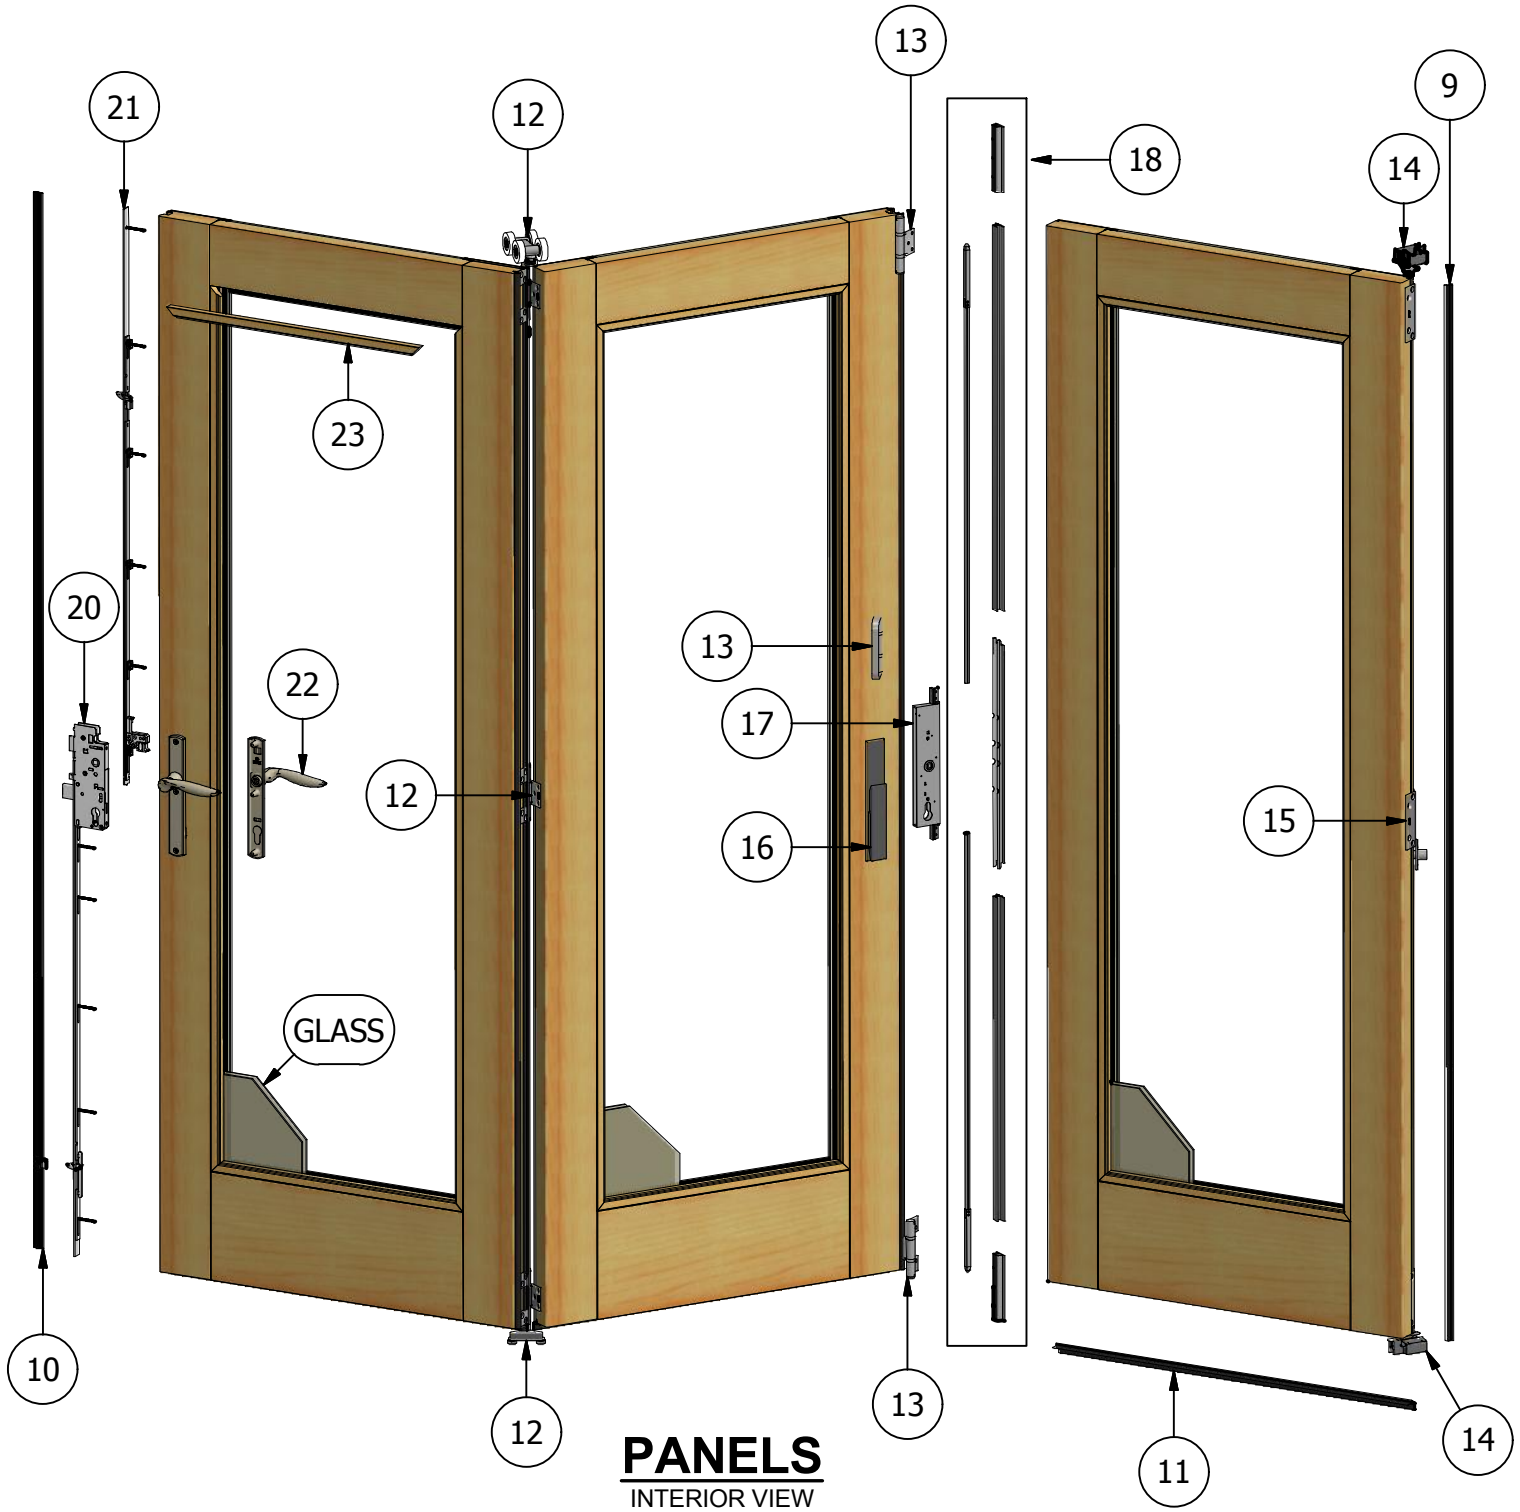

# Windsor Series Bi-Fold Door (3L-0R) Parts Identification

**FRAME**  
INTERIOR VIEW

# Windsor Series Bi-Fold Door (3L-0R) Parts Identification

**WINDSOR**  
WINDOWS & DOORS  
A Woodgrain Millwork Company