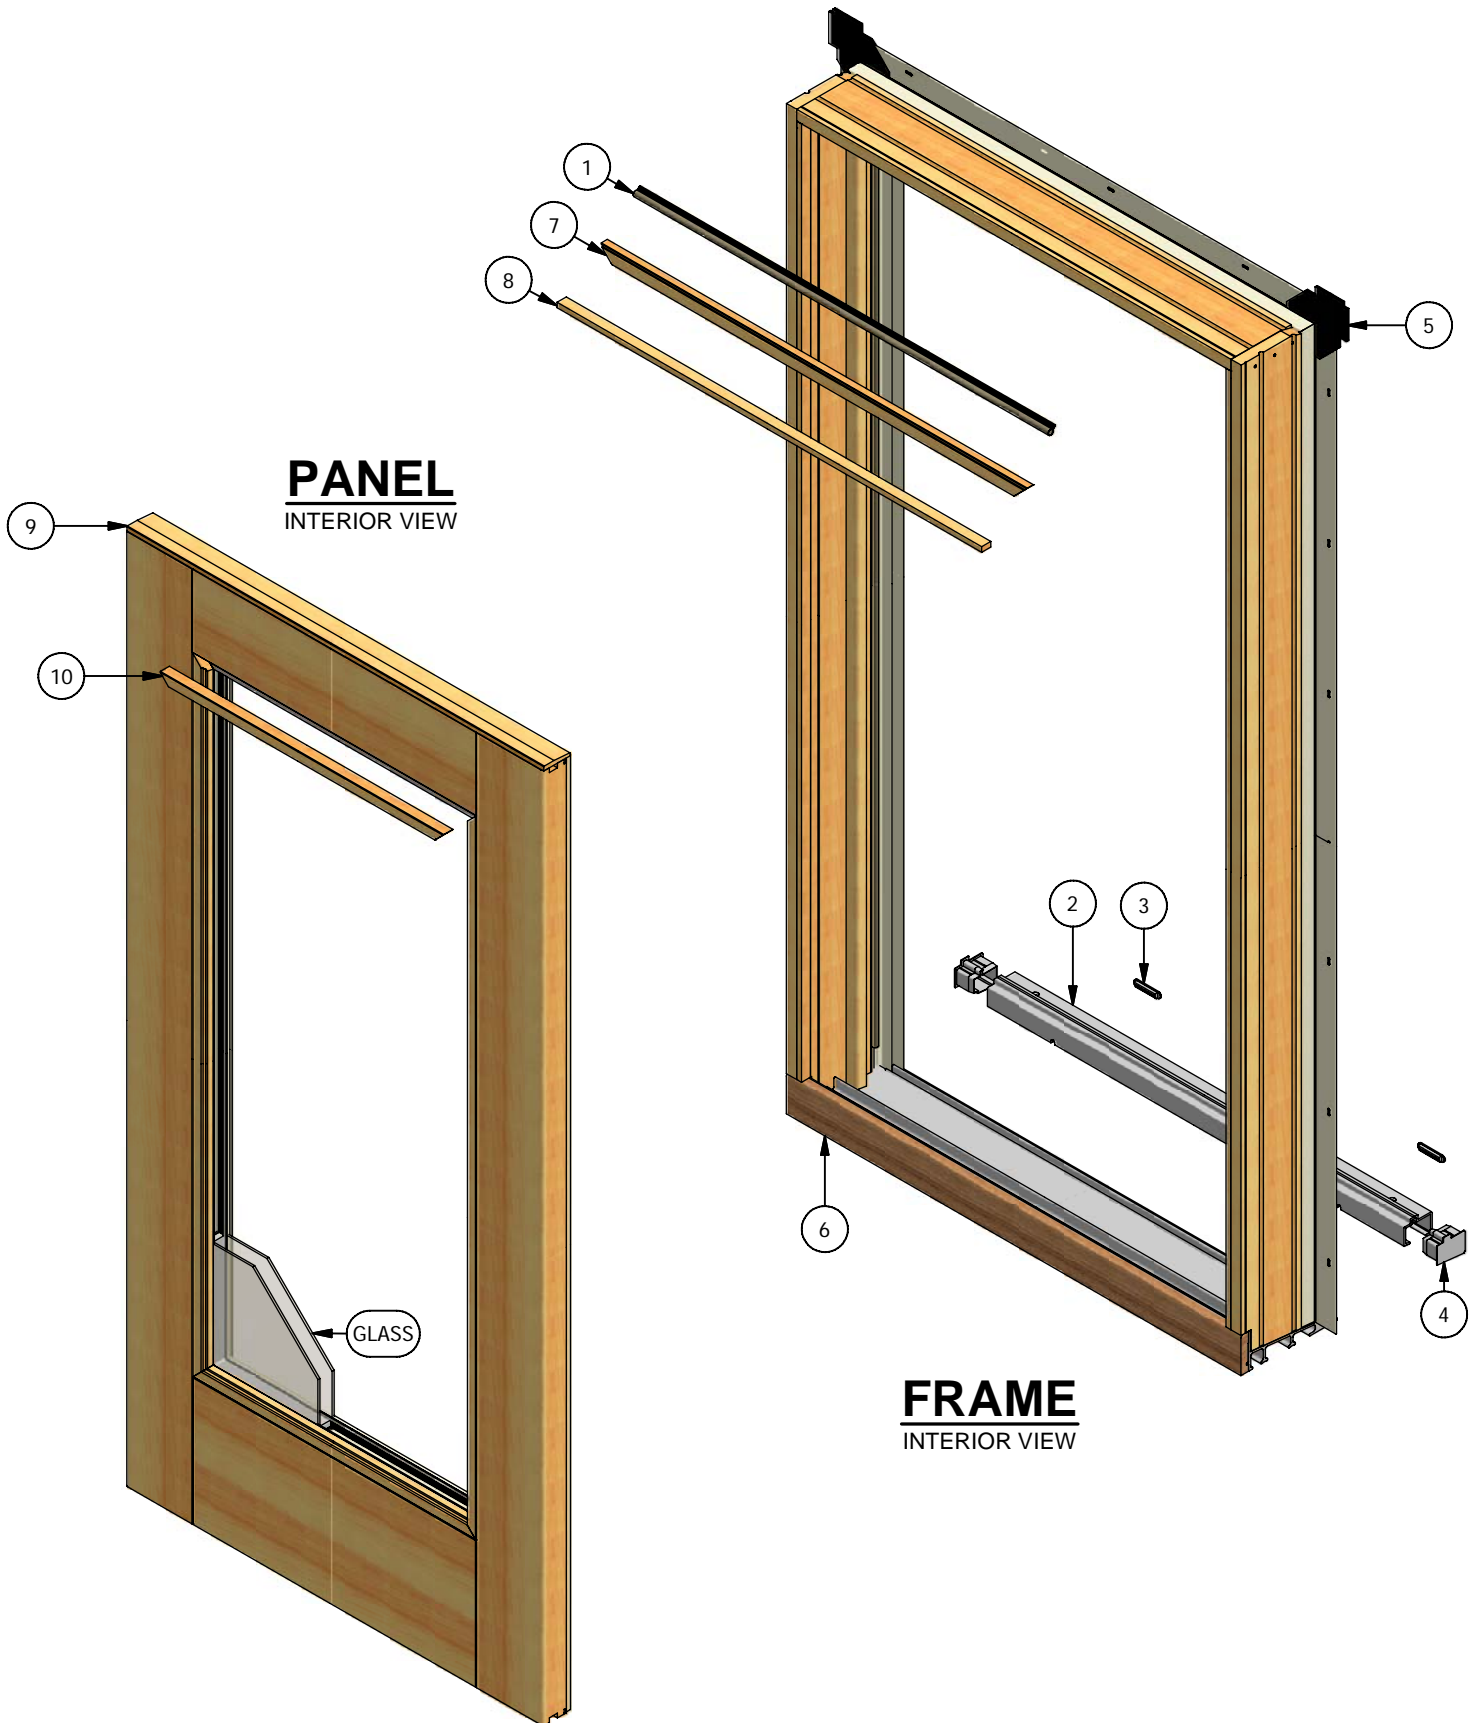

Pinnacle Series

Clad Sliding Patio Door (Stationary)

Parts Identification

Pinnacle Series

Clad Sliding Patio Door (Stationary)

Parts Identification

Image	Item #	Description	Color / Finish / Size	Spec	Part #
	1	Inactive Panel Weatherstrip			2384120
	2	Setting Block	Grey Grey Grey Brown Brown Brown	2-6 3-0 4-0 2-6 3-0 4-0	2384704 2384708 2384712 2384705 2384709 2384713
	3	Setting Block Weep Cover	Grey Brown		2384140 2384141
	4	Setting Block End Cap (LH Shown)	Grey Grey Brown Brown	LH RH LH RH	2384750 2384753 2384751 2384754
	5	Nail Fin Gasket		4 per Sheet	490013
	6	Oak Threshold		1-2 1-4 1-6 2-6 3-0 4-0	2386000 2386001 2386002 2386006 2386007 2386008
	7	Inactive Jamb Parting Stop (Head & Sides)	9' Pine Lineal 8' Alder Lineal 6' Fir Lineal		2385414 2385414-A 2385414-F
	8	Stationary Interior Stop (Head & Sides)	9' Pine Lineal 8' Alder Lineal 6' Fir Lineal		2385413 2385413-A 2385411-F

Pinnacle Series

Clad Sliding Patio Door (Stationary)

Parts Identification

Image	Item #	Description	Color / Finish / Size	Spec	Part #
	9	Inactive Head Filler Strip		1-2 1-4 1-6 2-6 3-0 4-0	2386120 2386121 2386122 2386126 2386127 2386128
	10	Ogee Glass Stop	8' Pine Lineal 8' Alder Lineal 8' Fir Lineal		2380890 2380890-A 2380890-F
		Glass Stop Tape 1/16" x 5/16" Single Sided	Black - 3800' Spool		390520
		Glazing Tape 1/16" x 3/16" Double Faced	Black - 216' Roll		2381420
 Not Shown on Assembly Dwg		Contemporary Glass Stop	8' Pine Lineal 8' Alder Lineal 8' Fir Lineal		2922300 2922300-A 2922300-F
		Glass Stop Tape 1/16" x 5/16" Single Sided	Black - 3800' Spool		390520
		Glazing Tape 1/16" x 3/16" Double Faced	Black - 216' Roll		2381420