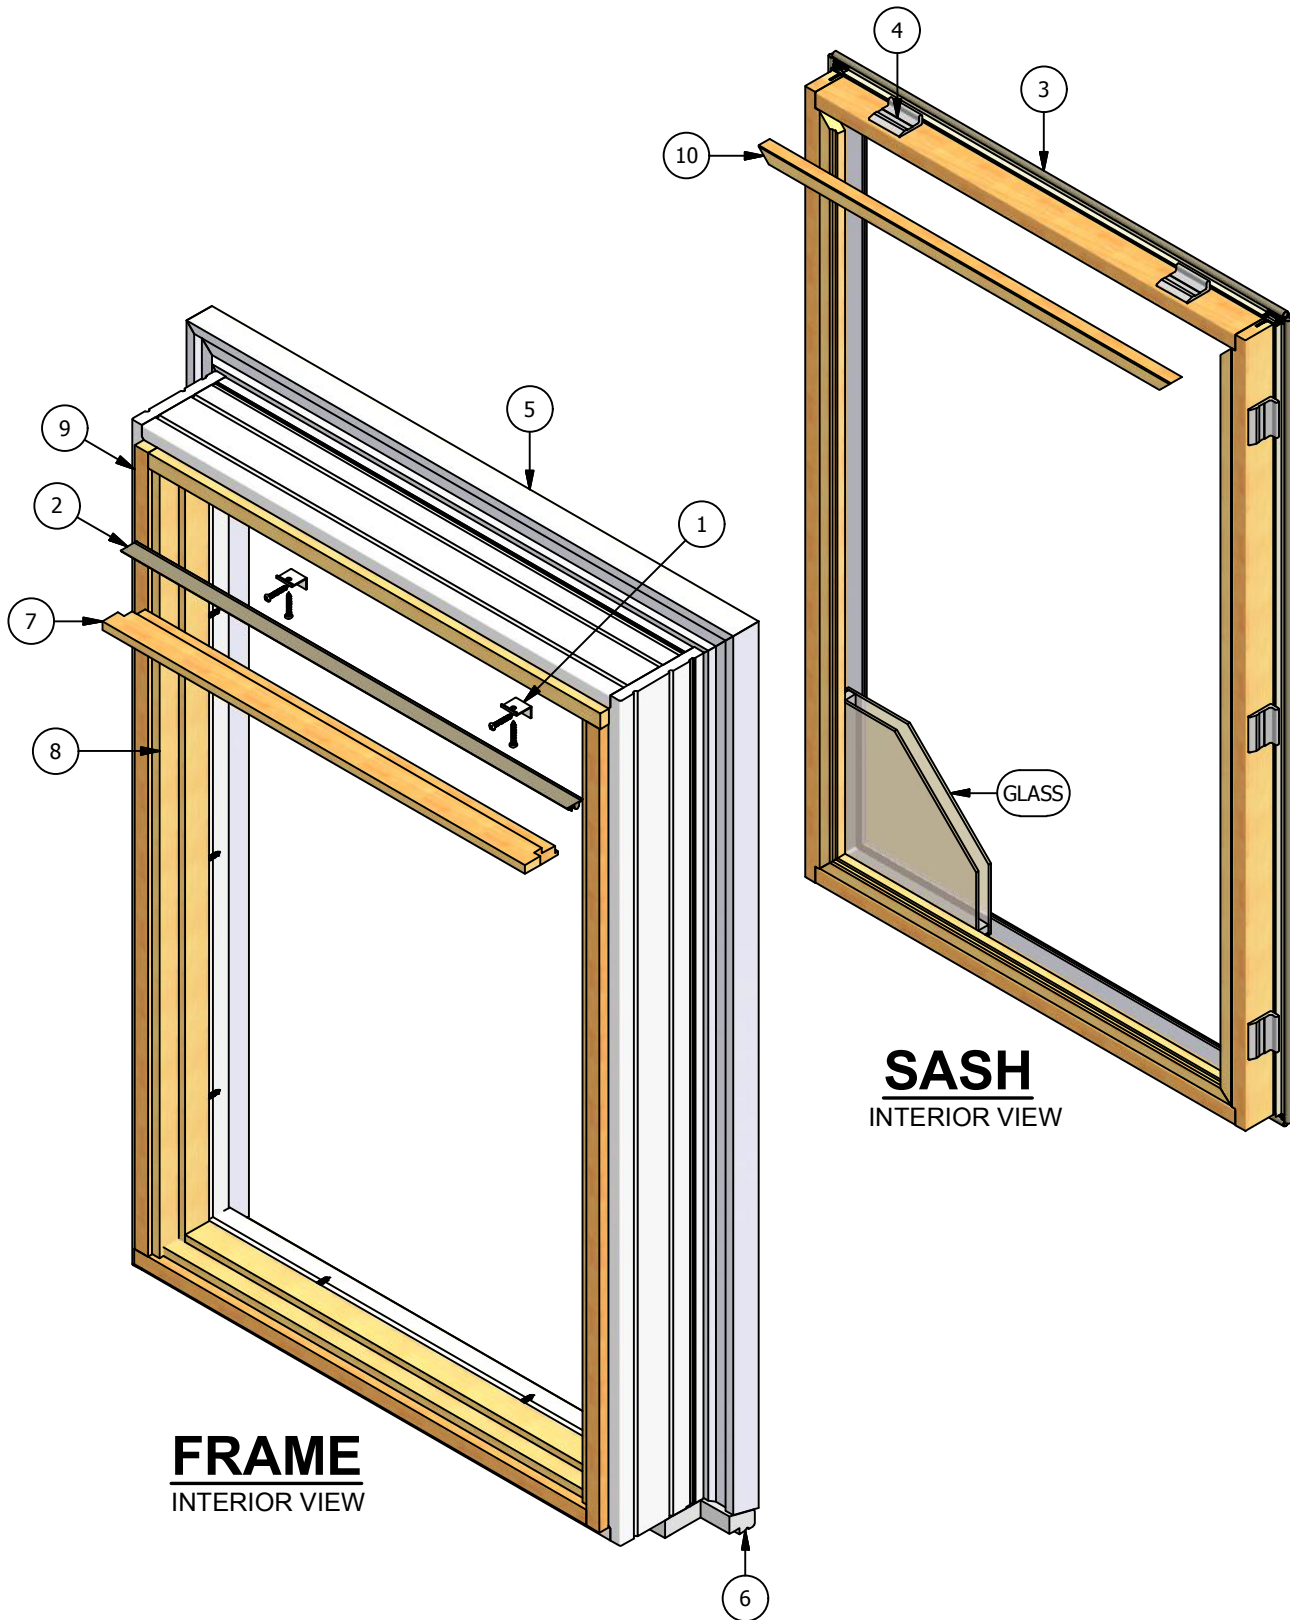

Legend Series Casement (Picture) Parts Identification

Legend Series

Casement (Picture)

Parts Identification

| Image | Item # | Description | Color / Finish / Size | Spec | Part # |
|---|--------|---|-----------------------|------|---------|
|  | 1 | Stationary Connector | | | 2380991 |
| | | Frame Stationary Connector Screws #6 x 1" Screw | | | 550261 |
| | | Sash Stationary Connector Screws #8 x 3/4" Screw | | | 508060 |
|  | 2 | Frame Weatherstrip (All Four Sides) | | | 531105 |
|  | 3 | Blub Weatherstrip (Head & Sides) | | | 531024 |
|  | 4 | Stationary Shim | | | 478081 |
|  | 5 | Exterior Casing (Head & Sides) (See Accessory section for other options) | 14' Lineal Length | | 2390003 |
|  | 6 | Subsill (See Accessory Section for other options) | 14' Lineal Length | | 2390020 |