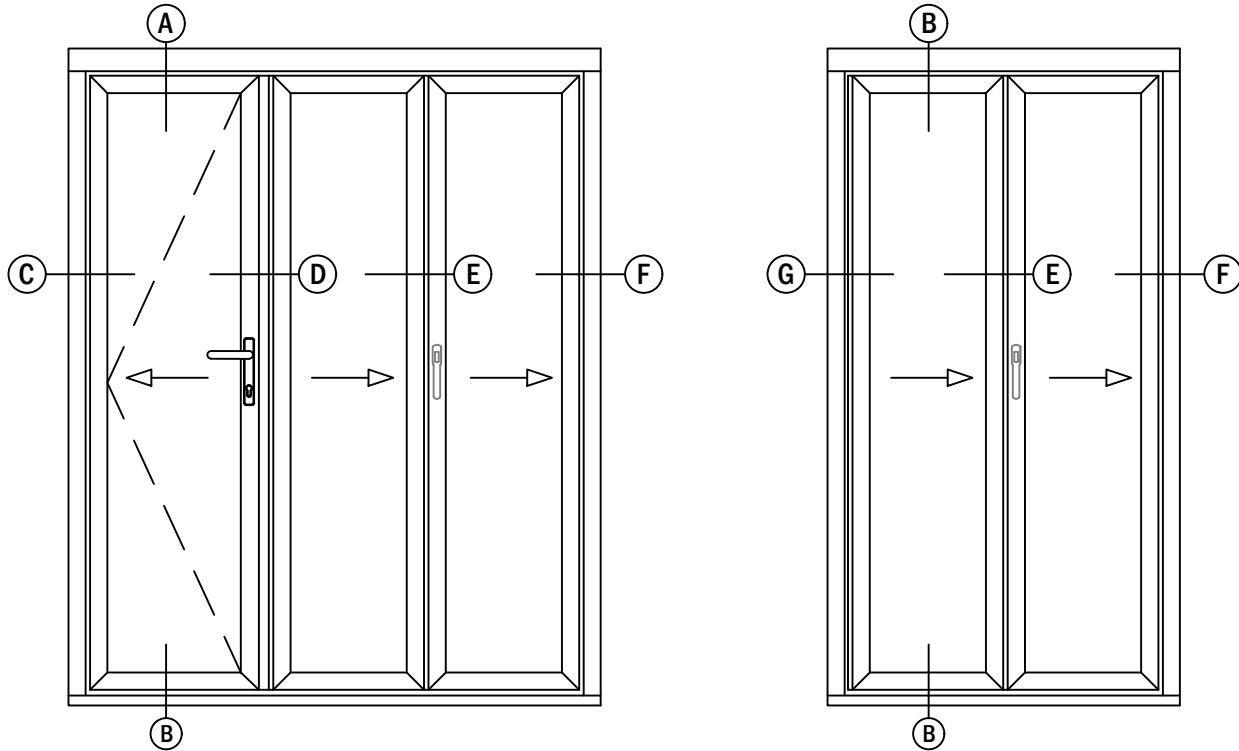

## PART LIST

# PINNACLE SELECT BI-FOLD (Wood Interior)

IMAGE	ITEM #	DESCRIPTION	TYPE	PART #
	1	ARIA HANDLE (ACTIVE PANEL)  ACACIA HANDLE (ACTIVE PANEL)  SUMMIT HANDLE (ACTIVE PANEL)	BLACK BRONZE WHITE SATIN CHROME  BLACK BROWN WHITE SATIN CHROME  BLACK BRONZE WHITE SATIN CHROME	48000 48001 48002 48003  48004 48005 48006 48007  48008 48009 48010 48011
	2	ARIA HANDLE (INACTIVE PANEL)  ACACIA HANDLE (INACTIVE PANEL)  SUMMIT HANDLE (INACTIVE PANEL)	BLACK BRONZE WHITE SATIN CHROME  BLACK BROWN WHITE SATIN CHROME  BLACK BRONZE WHITE SATIN CHROME	48012 48013 48014 48015  48016 48017 48018 48019  48020 48021 48022 48023
	3	LOCKING MECHANISM (ACTIVE PANEL)	3-POINT LOCK  4-POINT LOCK	48066  48067
	4	LOCKING MECHANISM (INACTIVE PANEL)	2-POINT LOCK	48068