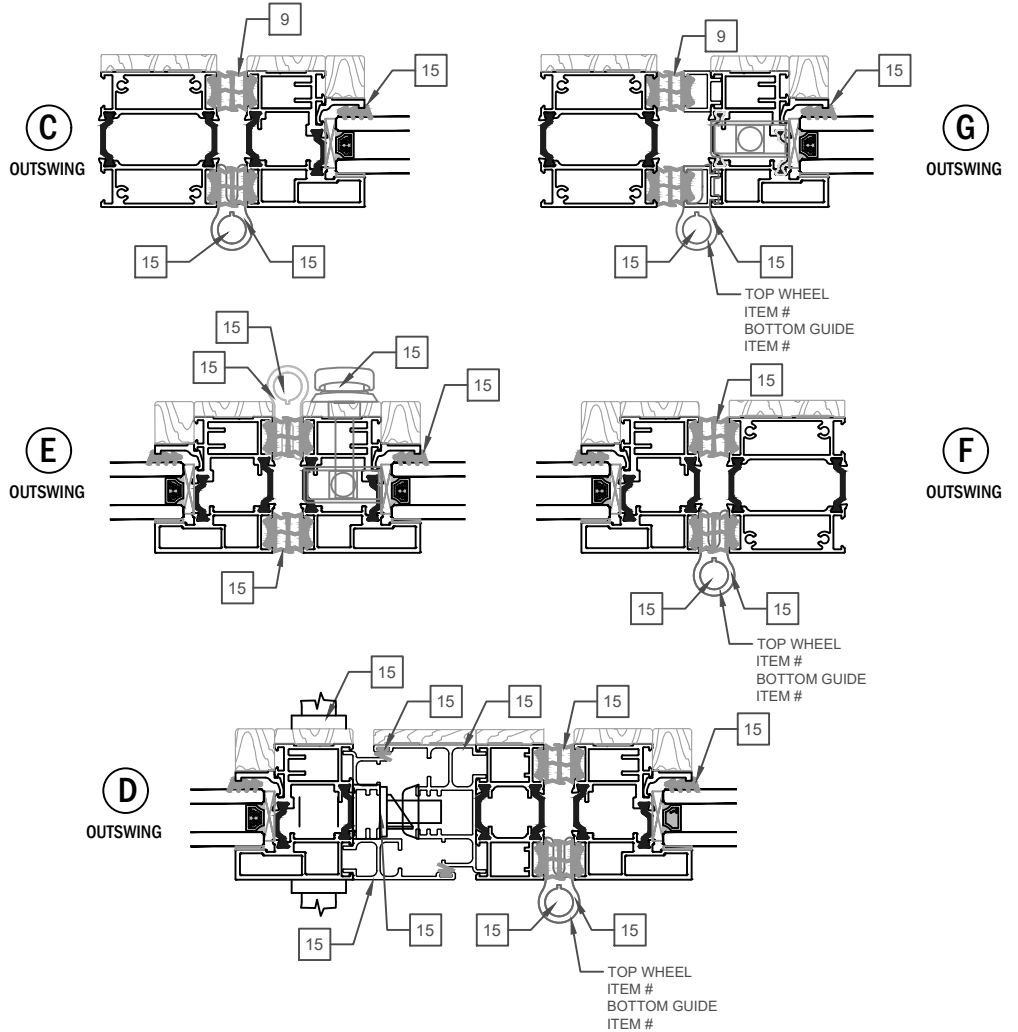

## PART LIST

# PINNACLE SELECT BI-FOLD (Wood Interior)

IMAGE	ITEM #	DESCRIPTION	TYPE	PART #
	1	ARIA HANDLE (ACTIVE PANEL)  ACACIA HANDLE (ACTIVE PANEL)  SUMMIT HANDLE (ACTIVE PANEL)	BLACK BRONZE WHITE SATIN CHROME  BLACK BROWN WHITE SATIN CHROME  BLACK BRONZE WHITE SATIN CHROME	48000 48001 48002 48003  48004 48005 48006 48007  48008 48009 48010 48011
	2	ARIA HANDLE (INACTIVE PANEL)  ACACIA HANDLE (INACTIVE PANEL)  SUMMIT HANDLE (INACTIVE PANEL)	BLACK BRONZE WHITE SATIN CHROME  BLACK BROWN WHITE SATIN CHROME  BLACK BRONZE WHITE SATIN CHROME	48012 48013 48014 48015  48016 48017 48018 48019  48020 48021 48022 48023
	3	LOCKING MECHANISM (ACTIVE PANEL)	3-POINT LOCK  4-POINT LOCK	48066  48067
	4	LOCKING MECHANISM (INACTIVE PANEL)	2-POINT LOCK	48068

# PINNACLE SELECT BI-FOLD (Wood Interior)

IMAGE	ITEM #	DESCRIPTION	TYPE	PART #
	5	ALUM. SIDE HINGE	PC TO MATCH	48069
	6	ALUM. BIPART BOTTOM/TOP HINGE	PC TO MATCH	48070
	7	WOOD SIDE HINGE	PC TO MATCH	48071
	8	PRIMARY ASTRAGAL	PC TO MATCH	48072
	9	SECONDARY ASTRAGAL	PC TO MATCH	48073
	10	BOTTOM PANEL CLIP FOR SURFACE TRACK	PC TO MATCH	48074
	11	PANEL EDGE CLIP	PC TO MATCH	48075
	12	JOINT GASKET	BLACK	48076
	13	INT. GLAZING GASKET	BLACK	48078
	14	FIN GASKET	BLACK	48079
	15	PANEL RAIL GASKET	BLACK	48037
	16	SMALL BASE FELT BRUSH	BLACK	48064
	17	DRAINAGE CAP	BLACK	48039
	18	HINGE SLEEVE	BLACK	48080
	19	HINGE WASHER	BLACK	48081
	20	HINGE PIN	STAINLESS STEEL	48082
	21	PULL HANDLE HINGE PIN	STAINLESS STEEL	48083
	22	TOP/BOTTOM ROLLER GUIDE PIN	STAINLESS STEEL	48084

# PINNACLE SELECT BI-FOLD (Wood Interior)

IMAGE	ITEM #	DESCRIPTION	TYPE	PART #
	23 24	WOOD TOP ROLLER GUIDE WOOD BIPART TOP ROLLER GUIDE	PC TO MATCH PC TO MATCH	33314 33316
	25 26	WOOD BOTTOM ROLLER GUIDE WOOD BOTTOM BIPART ROLLER GUIDE	PC TO MATCH PC TO MATCH	33315 33317
	27	SELECT V HANDLE	PC TO MATCH	48089
	28	SELECT V MECHANISM	ZINC ALLOY	48090