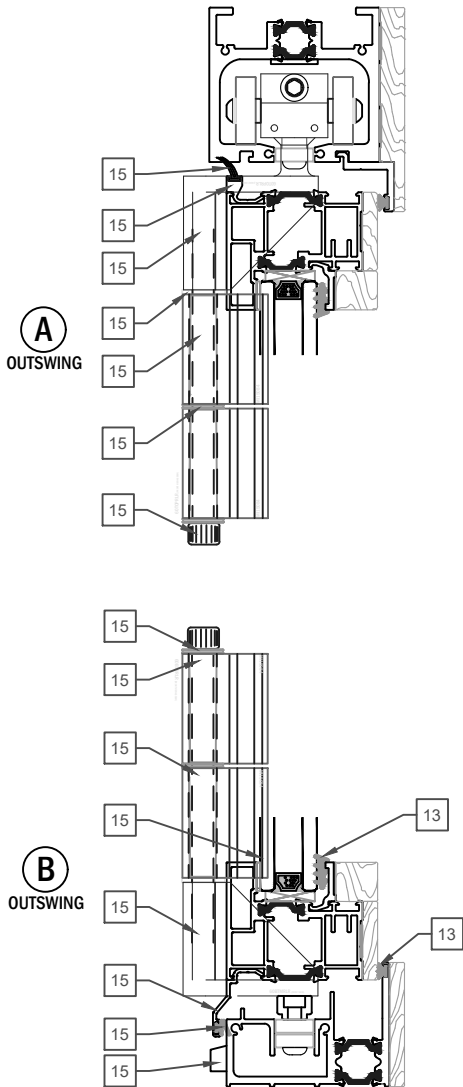

## PART LIST

# PINNACLE SELECT BI-FOLD (Wood Interior)

IMAGE	ITEM #	DESCRIPTION	TYPE	PART #
	1	ARIA HANDLE (ACTIVE PANEL)  ACACIA HANDLE (ACTIVE PANEL)  SUMMIT HANDLE (ACTIVE PANEL)	BLACK BRONZE WHITE SATIN CHROME  BLACK BROWN WHITE SATIN CHROME  BLACK BRONZE WHITE SATIN CHROME	48000 48001 48002 48003  48004 48005 48006 48007  48008 48009 48010 48011
	2	ARIA HANDLE (INACTIVE PANEL)  ACACIA HANDLE (INACTIVE PANEL)  SUMMIT HANDLE (INACTIVE PANEL)	BLACK BRONZE WHITE SATIN CHROME  BLACK BROWN WHITE SATIN CHROME  BLACK BRONZE WHITE SATIN CHROME	48012 48013 48014 48015  48016 48017 48018 48019  48020 48021 48022 48023
	3	LOCKING MECHANISM (ACTIVE PANEL)	3-POINT LOCK  4-POINT LOCK	48066  48067
	4	LOCKING MECHANISM (INACTIVE PANEL)	2-POINT LOCK	48068

# PINNACLE SELECT BI-FOLD (Wood Interior)

IMAGE	ITEM #	DESCRIPTION	TYPE	PART #
	5	ALUM. SIDE HINGE	PC TO MATCH	48069
	6	ALUM. BIPART BOTTOM/TOP HINGE	PC TO MATCH	48070
	7	WOOD SIDE HINGE	PC TO MATCH	48071
	8	PRIMARY ASTRAGAL	PC TO MATCH	48072
	9	SECONDARY ASTRAGAL	PC TO MATCH	48073
	10	BOTTOM PANEL CLIP FOR SURFACE TRACK	PC TO MATCH	48074
	11	PANEL EDGE CLIP	PC TO MATCH	48075
	12	JOINT GASKET	BLACK	48076
	13	INT. GLAZING GASKET	BLACK	48078
	14	FIN GASKET	BLACK	48079
	15	PANEL RAIL GASKET	BLACK	48037
	16	SMALL BASE FELT BRUSH	BLACK	48064
	17	DRAINAGE CAP	BLACK	48039
	18	HINGE SLEEVE	BLACK	48080
	19	HINGE WASHER	BLACK	48081
	20	HINGE PIN	STAINLESS STEEL	48082
	21	PULL HANDLE HINGE PIN	STAINLESS STEEL	48083
	22	TOP/BOTTOM ROLLER GUIDE PIN	STAINLESS STEEL	48084

# PINNACLE SELECT BI-FOLD (Wood Interior)

IMAGE	ITEM #	DESCRIPTION	TYPE	PART #
	23 24	WOOD TOP ROLLER GUIDE WOOD BIPART TOP ROLLER GUIDE	PC TO MATCH PC TO MATCH	33314 33316
	25 26	WOOD BOTTOM ROLLER GUIDE WOOD BOTTOM BIPART ROLLER GUIDE	PC TO MATCH PC TO MATCH	33315 33317
	27	SELECT V HANDLE	PC TO MATCH	48089
	28	SELECT V MECHANISM	ZINC ALLOY	48090