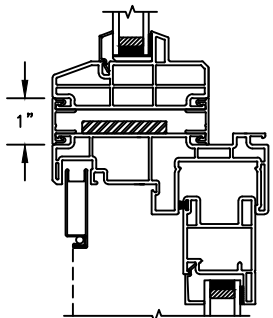

Next Dimension Classic Series

SLIDING PATIO DOOR

SECTION DETAILS: BRICKMOULD ACCESSORY

SCALE: 3" = 1'-0"

HEAD JAMB WITH
BRICKMOULD ACCESSORY

Next Dimension Classic Series

SLIDING PATIO DOOR

SECTION DETAILS: MULLIONS

SCALE: 3" = 1'-0"

HORIZONTAL MULLION
TRANSOM/OPERATOR

HORIZONTAL 2" MULLION
TRANSOM/OPERATOR

HORIZONTAL MULLION
RADIUS/OPERATOR

HORIZONTAL 2" MULLION
RADIUS/OPERATOR

VERTICAL MULLION
SIDELIGHT/OPERATOR

VERTICAL 2" MULLION
STATIONARY/SIDELIGHT

JAMBS
2 X 6 FRAME WITH BRICK VENEER

HEAD JAMB & SILL
8\"/>

JAMBS
8\"/>