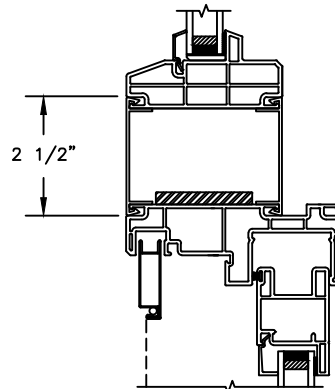

SCALE: 3" = 1'-0"

HORIZONTAL MULLION
TRANSOM/OPERATOR

HORIZONTAL 2" MULLION
TRANSOM/OPERATOR

HORIZONTAL MULLION
RADIUS/OPERATOR

HORIZONTAL 2" MULLION
RADIUS/OPERATOR

VERTICAL MULLION
SIDELIGHT/OPERATOR

VERTICAL 2" MULLION
STATIONARY/SIDELIGHT

Next Dimension Classic Series

SLIDING PATIO DOOR

SECTION DETAILS : DIVIDED LITE OPTIONS

SCALE: 3" = 1'-0"

INSULATING GLASS

3/4" PROFILED INNERGRILLE

5/8" PUTTY WDL
WITH INNERBAR

5/8" PUTTY WDL (EXTERIOR ONLY)
WITH 5/8" FLAT INNERGRILLE

7/8" PUTTY WDL
WITH INNERBAR

7/8" PUTTY WDL (EXTERIOR ONLY)
WITH 13/16" FLAT INNERGRILLE

Next Dimension Classic Series

SLIDING PATIO DOOR

SECTION DETAILS : CONSTRUCTION

SCALE: 1 1/2" = 1'-0"

HEAD JAMB & SILL
2 X 6 FRAME WITH SIDING

JAMBS
2 X 6 FRAME WITH BRICK VENEER

HEAD JAMB & SILL
8\"/>

JAMBS
8\"/>