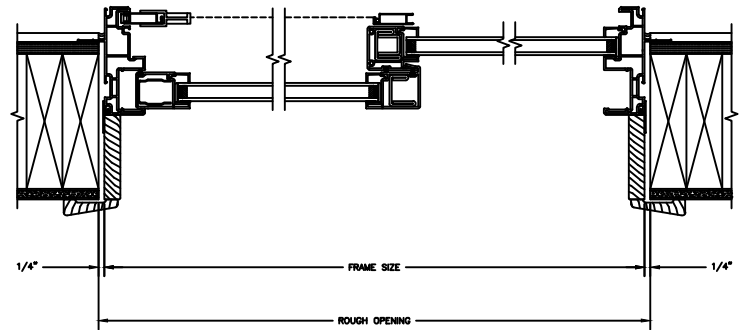

7/8" PUTTY WDL
WITH INNERBAR

7/8" PUTTY WDL (EXTERIOR ONLY)
WITH 13/16" FLAT INNERGRILLE

Next Dimension Classic Series

SLIDING PATIO DOOR

SECTION DETAILS : CONSTRUCTION

SCALE: 1 1/2" = 1'-0"

HEAD JAMB & SILL
2 X 6 FRAME WITH SIDING

JAMBS
2 X 6 FRAME WITH SIDING

HEAD JAMB & SILL
2 X 4 FRAME WITH STUCCO

JAMBS
2 X 4 FRAME WITH STUCCO

Next Dimension Classic Series

SLIDING PATIO DOOR

SECTION DETAILS : CONSTRUCTION

SCALE: 1 1/2" = 1'-0"

HEAD JAMB & SILL
2 X 6 FRAME WITH BRICK VENEER