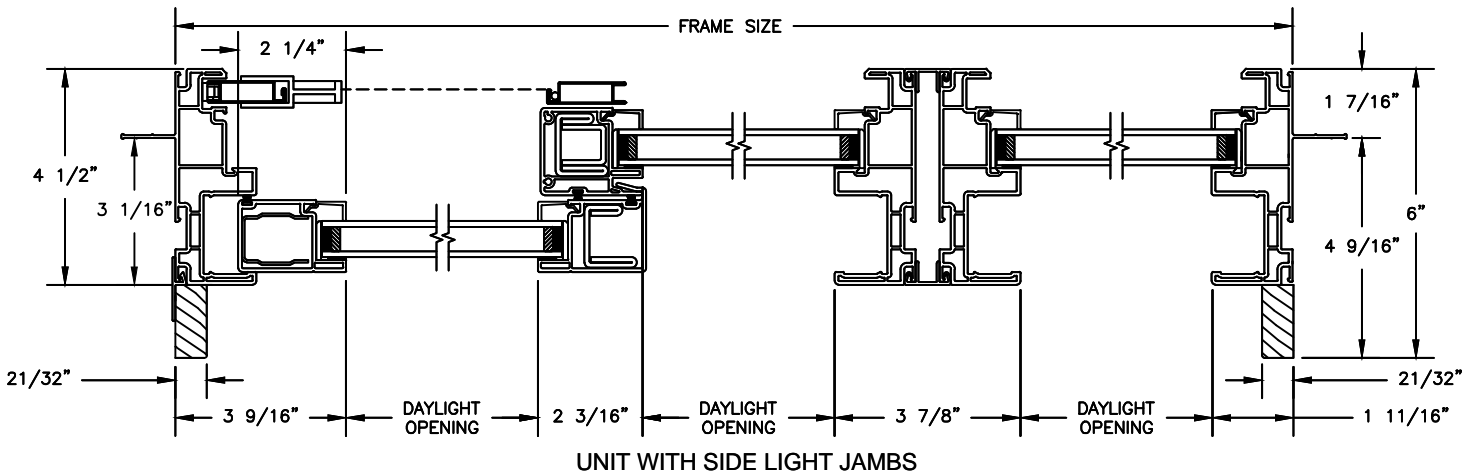

Next Dimension Classic Series

SLIDING PATIO DOOR

SECTION DETAILS

SCALE: 3" = 1'-0"

Next Dimension Classic Series

SLIDING PATIO DOOR

SECTION DETAILS: BLINDS BETWEEN GLASS

SCALE: 3" = 1'-0"

Next Dimension Classic Series

SLIDING PATIO DOOR

SECTION DETAILS: BRICKMOULD ACCESSORY

SCALE: 3" = 1'-0"

HEAD JAMB WITH
BRICKMOULD ACCESSORY

Next Dimension Classic Series

SLIDING PATIO DOOR

SECTION DETAILS: MULLIONS

SCALE: 3" = 1'-0"

HORIZONTAL MULLION
TRANSOM/OPERATOR

HORIZONTAL 2" MULLION
TRANSOM/OPERATOR

HORIZONTAL MULLION
RADIUS/OPERATOR

HORIZONTAL 2" MULLION
RADIUS/OPERATOR

VERTICAL MULLION
SIDELIGHT/OPERATOR

VERTICAL 2" MULLION
STATIONARY/SIDELIGHT

7/8" PUTTY WDL
WITH INNERBAR

7/8" PUTTY WDL (EXTERIOR ONLY)
WITH 13/16" FLAT INNERGRILLE

Next Dimension Classic Series

SLIDING PATIO DOOR

SECTION DETAILS : CONSTRUCTION

SCALE: 1 1/2" = 1'-0"

HEAD JAMB & SILL
2 X 6 FRAME WITH SIDING