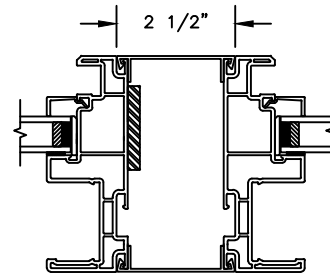

SCALE: 3" = 1'-0"

HORIZONTAL MULLION
TRANSOM/OPERATOR

HORIZONTAL 2" MULLION
TRANSOM/OPERATOR

HORIZONTAL MULLION
RADIUS/OPERATOR

HORIZONTAL 2" MULLION
RADIUS/OPERATOR

VERTICAL MULLION
SIDELIGHT/OPERATOR

VERTICAL 2" MULLION
STATIONARY/SIDELIGHT

Next Dimension Classic Series

SLIDING PATIO DOOR

SECTION DETAILS : DIVIDED LITE OPTIONS

SCALE: 3" = 1'-0"

INSULATING GLASS

3/4" PROFILED INNERGRILLE

5/8" PUTTY WDL
WITH INNERBAR

5/8" PUTTY WDL (EXTERIOR ONLY)
WITH 5/8" FLAT INNERGRILLE

7/8" PUTTY WDL
WITH INNERBAR

7/8" PUTTY WDL (EXTERIOR ONLY)
WITH 13/16" FLAT INNERGRILLE

Next Dimension Classic Series

SLIDING PATIO DOOR

SECTION DETAILS : CONSTRUCTION

SCALE: 1 1/2" = 1'-0"

HEAD JAMB & SILL
2 X 6 FRAME WITH SIDING

JAMBS
2 X 6 FRAME WITH BRICK VENEER

HEAD JAMB & SILL
8\"/>

JAMBS
8\"/>