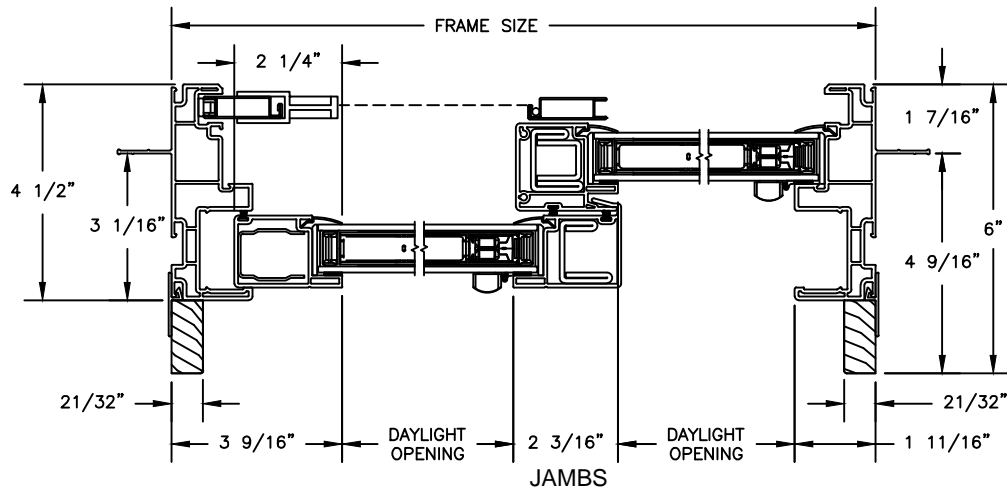

Next Dimension Classic Series

SLIDING PATIO DOOR

SECTION DETAILS

SCALE: 3" = 1'-0"

Next Dimension Classic Series

SLIDING PATIO DOOR

SECTION DETAILS: BLINDS BETWEEN GLASS

SCALE: 3" = 1'-0"

Next Dimension Classic Series

SLIDING PATIO DOOR

SECTION DETAILS: BRICKMOULD ACCESSORY

SCALE: 3" = 1'-0"

HEAD JAMB WITH
BRICKMOULD ACCESSORY

Next Dimension Classic Series

SLIDING PATIO DOOR

SECTION DETAILS: MULLIONS

SCALE: 3" = 1'-0"

HORIZONTAL MULLION
TRANSOM/OPERATOR

HORIZONTAL 2" MULLION
TRANSOM/OPERATOR

HORIZONTAL MULLION
RADIUS/OPERATOR

HORIZONTAL 2" MULLION
RADIUS/OPERATOR

VERTICAL MULLION
SIDELIGHT/OPERATOR

VERTICAL 2" MULLION
STATIONARY/SIDELIGHT

JAMBS
2 X 6 FRAME WITH BRICK VENEER

HEAD JAMB & SILL
8\"/>

JAMBS
8\"/>