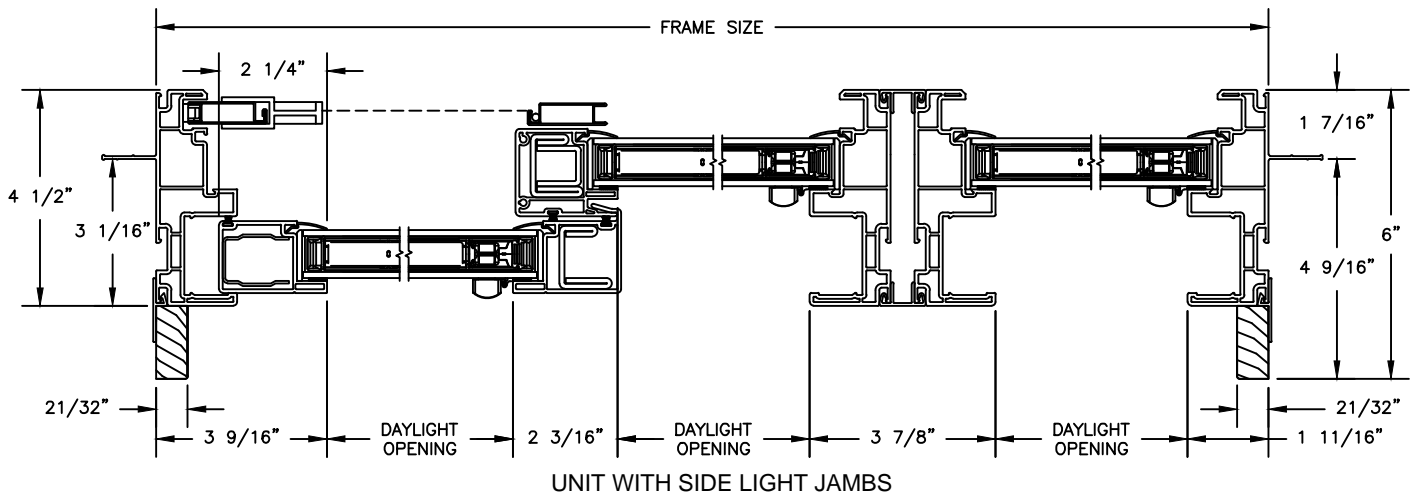

Next Dimension Classic Series

SLIDING PATIO DOOR

SECTION DETAILS

SCALE: 3" = 1'-0"

Next Dimension Classic Series

SLIDING PATIO DOOR

SECTION DETAILS: BLINDS BETWEEN GLASS

SCALE: 3" = 1'-0"

Next Dimension Classic Series

SLIDING PATIO DOOR

SECTION DETAILS: BRICKMOULD ACCESSORY

SCALE: 3" = 1'-0"

HEAD JAMB WITH
BRICKMOULD ACCESSORY

Next Dimension Classic Series

SLIDING PATIO DOOR

SECTION DETAILS: MULLIONS

SCALE: 3" = 1'-0"

HORIZONTAL MULLION
TRANSOM/OPERATOR

HORIZONTAL 2" MULLION
TRANSOM/OPERATOR

HORIZONTAL MULLION
RADIUS/OPERATOR

HORIZONTAL 2" MULLION
RADIUS/OPERATOR

VERTICAL MULLION
SIDELIGHT/OPERATOR

VERTICAL 2" MULLION
STATIONARY/SIDELIGHT