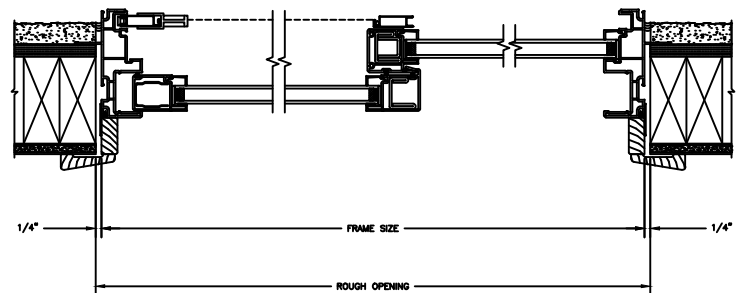

7/8" PUTTY WDL
WITH INNERBAR

7/8" PUTTY WDL (EXTERIOR ONLY)
WITH 13/16" FLAT INNERGRILLE

Next Dimension Classic Series

SLIDING PATIO DOOR

SECTION DETAILS : CONSTRUCTION

SCALE: 1 1/2" = 1'-0"

HEAD JAMB & SILL
2 X 6 FRAME WITH SIDING

JAMBS
2 X 6 FRAME WITH SIDING

HEAD JAMB & SILL
2 X 4 FRAME WITH STUCCO

JAMBS
2 X 4 FRAME WITH STUCCO

Next Dimension Classic Series

SLIDING PATIO DOOR

SECTION DETAILS : CONSTRUCTION

SCALE: 1 1/2" = 1'-0"

HEAD JAMB & SILL
2 X 6 FRAME WITH BRICK VENEER