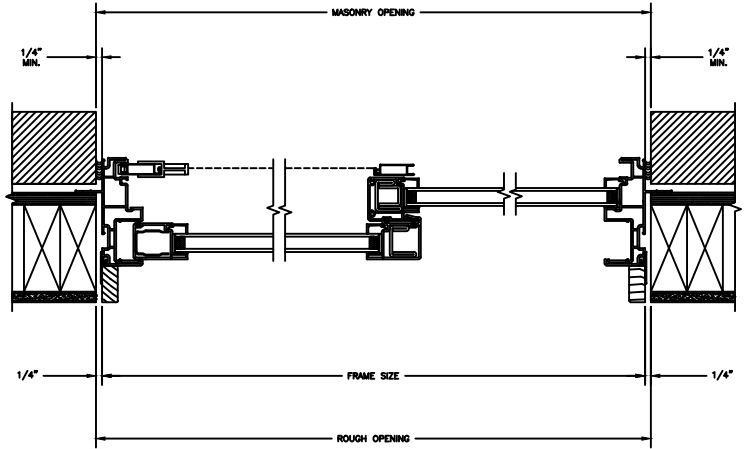

JAMBS
2 X 6 FRAME WITH SIDING

HEAD JAMB & SILL
2 X 4 FRAME WITH STUCCO

JAMBS
2 X 4 FRAME WITH STUCCO

Next Dimension Classic Series

SLIDING PATIO DOOR

SECTION DETAILS : CONSTRUCTION

SCALE: 1 1/2" = 1'-0"

HEAD JAMB & SILL
2 X 6 FRAME WITH BRICK VENEER

JAMBS
2 X 6 FRAME WITH BRICK VENEER

HEAD JAMB & SILL
8\"/>

JAMBS
8\"/>