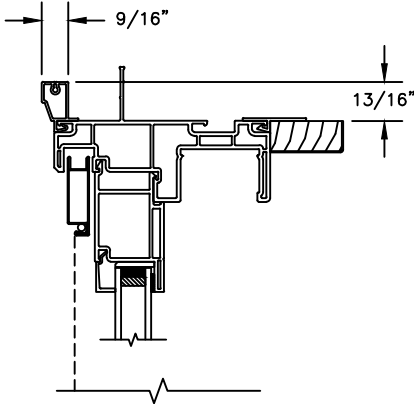

Next Dimension Classic Series

SLIDING PATIO DOOR

SECTION DETAILS

SCALE: 3" = 1'-0"

Next Dimension Classic Series

SLIDING PATIO DOOR

SECTION DETAILS: BLINDS BETWEEN GLASS

SCALE: 3" = 1'-0"

Next Dimension Classic Series

SLIDING PATIO DOOR

SECTION DETAILS: BRICKMOULD ACCESSORY

SCALE: 3" = 1'-0"

HEAD JAMB WITH
BRICKMOULD ACCESSORY

Next Dimension Classic Series

SLIDING PATIO DOOR

SECTION DETAILS: MULLIONS

SCALE: 3" = 1'-0"

HORIZONTAL MULLION
TRANSOM/OPERATOR

HORIZONTAL 2" MULLION
TRANSOM/OPERATOR

HORIZONTAL MULLION
RADIUS/OPERATOR

HORIZONTAL 2" MULLION
RADIUS/OPERATOR

VERTICAL MULLION
SIDELIGHT/OPERATOR

VERTICAL 2" MULLION
STATIONARY/SIDELIGHT

JAMBS
2 X 6 FRAME WITH BRICK VENEER

HEAD JAMB & SILL
8\"/>

JAMBS
8\"/>