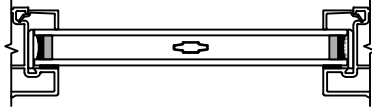

SCALE: 3" = 1'-0"

HORIZONTAL MULLION
TRANSOM/OPERATOR

HORIZONTAL 2" MULLION
TRANSOM/OPERATOR

HORIZONTAL MULLION
RADIUS/OPERATOR

HORIZONTAL 2" MULLION
RADIUS/OPERATOR

VERTICAL MULLION
SIDELIGHT/OPERATOR

VERTICAL 2" MULLION
STATIONARY/SIDELIGHT

Next Dimension Classic Series

SLIDING PATIO DOOR

SECTION DETAILS : DIVIDED LITE OPTIONS

SCALE: 3" = 1'-0"

INSULATING GLASS

3/4" PROFILED INNERGRILLE

5/8" PUTTY WDL
WITH INNERBAR

5/8" PUTTY WDL (EXTERIOR ONLY)
WITH 5/8" FLAT INNERGRILLE

7/8" PUTTY WDL
WITH INNERBAR

7/8" PUTTY WDL (EXTERIOR ONLY)
WITH 13/16" FLAT INNERGRILLE

Next Dimension Classic Series

SLIDING PATIO DOOR

SECTION DETAILS : CONSTRUCTION

SCALE: 1 1/2" = 1'-0"

HEAD JAMB & SILL
2 X 6 FRAME WITH SIDING