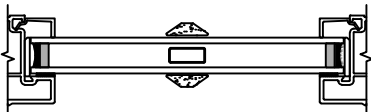

SCALE: 3" = 1'-0"

HORIZONTAL MULLION
TRANSOM/OPERATOR

HORIZONTAL 2" MULLION
TRANSOM/OPERATOR

HORIZONTAL MULLION
RADIUS/OPERATOR

HORIZONTAL 2" MULLION
RADIUS/OPERATOR

VERTICAL MULLION
SIDELIGHT/OPERATOR

VERTICAL 2" MULLION
STATIONARY/SIDELIGHT

Next Dimension Classic Series

SLIDING PATIO DOOR

SECTION DETAILS : DIVIDED LITE OPTIONS

SCALE: 3" = 1'-0"

INSULATING GLASS

3/4" PROFILED INNERGRILLE

5/8" PUTTY WDL
WITH INNERBAR

5/8" PUTTY WDL (EXTERIOR ONLY)
WITH 5/8" FLAT INNERGRILLE

7/8" PUTTY WDL
WITH INNERBAR

7/8" PUTTY WDL (EXTERIOR ONLY)
WITH 13/16" FLAT INNERGRILLE

Next Dimension Classic Series

SLIDING PATIO DOOR

SECTION DETAILS : CONSTRUCTION

SCALE: 1 1/2" = 1'-0"

HEAD JAMB & SILL
2 X 6 FRAME WITH SIDING