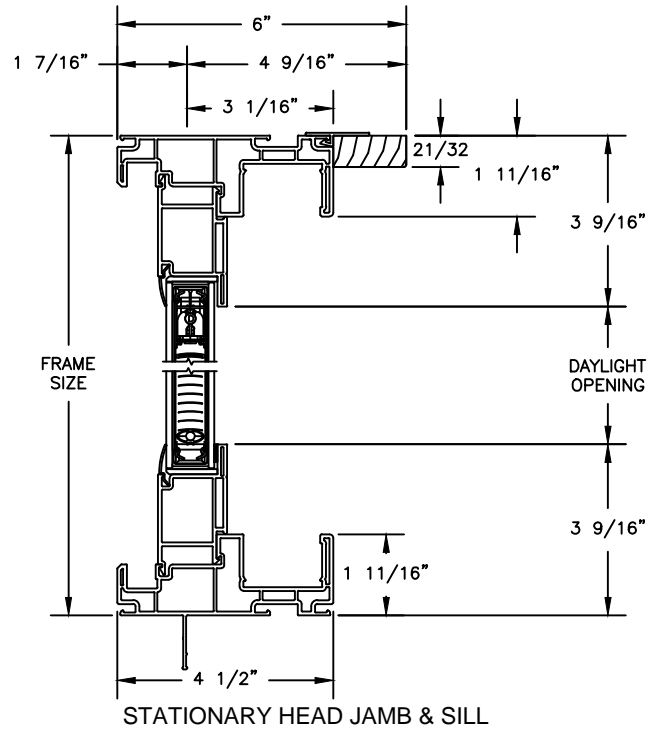

Next Dimension Classic Series

SLIDING PATIO DOOR

SECTION DETAILS

SCALE: 3" = 1'-0"

Next Dimension Classic Series

SLIDING PATIO DOOR

SECTION DETAILS: BLINDS BETWEEN GLASS

SCALE: 3" = 1'-0"

Next Dimension Classic Series

SLIDING PATIO DOOR

SECTION DETAILS: BRICKMOULD ACCESSORY

SCALE: 3" = 1'-0"

HEAD JAMB WITH
BRICKMOULD ACCESSORY

Next Dimension Classic Series

SLIDING PATIO DOOR

SECTION DETAILS: MULLIONS

SCALE: 3" = 1'-0"

HORIZONTAL MULLION
TRANSOM/OPERATOR

HORIZONTAL 2" MULLION
TRANSOM/OPERATOR

HORIZONTAL MULLION
RADIUS/OPERATOR

HORIZONTAL 2" MULLION
RADIUS/OPERATOR

VERTICAL MULLION
SIDELIGHT/OPERATOR

VERTICAL 2" MULLION
STATIONARY/SIDELIGHT

JAMBS
2 X 6 FRAME WITH BRICK VENEER

HEAD JAMB & SILL
8\"/>

JAMBS
8\"/>