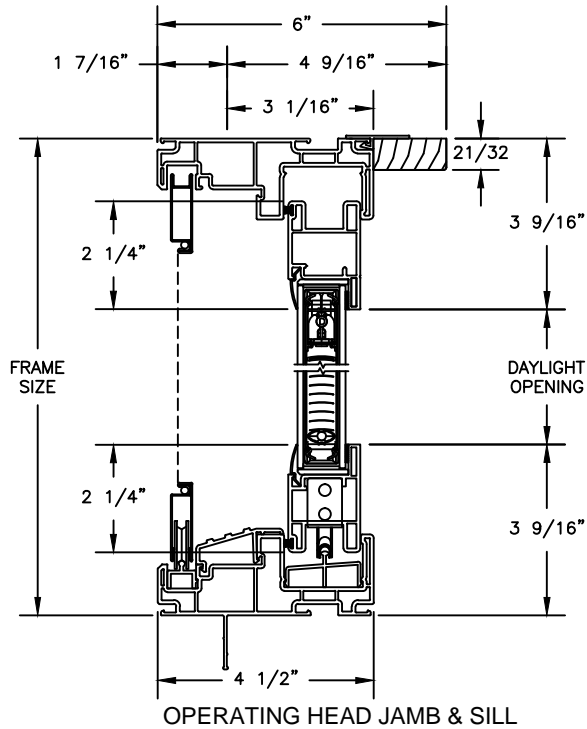

Next Dimension Classic Series

SLIDING PATIO DOOR

SECTION DETAILS

SCALE: 3" = 1'-0"

Next Dimension Classic Series

SLIDING PATIO DOOR

SECTION DETAILS: BLINDS BETWEEN GLASS

SCALE: 3" = 1'-0"

Next Dimension Classic Series

SLIDING PATIO DOOR

SECTION DETAILS: BRICKMOULD ACCESSORY

SCALE: 3" = 1'-0"

HEAD JAMB WITH
BRICKMOULD ACCESSORY

Next Dimension Classic Series

SLIDING PATIO DOOR

SECTION DETAILS: MULLIONS

SCALE: 3" = 1'-0"

HORIZONTAL MULLION
TRANSOM/OPERATOR

HORIZONTAL 2" MULLION
TRANSOM/OPERATOR

HORIZONTAL MULLION
RADIUS/OPERATOR

HORIZONTAL 2" MULLION
RADIUS/OPERATOR

VERTICAL MULLION
SIDELIGHT/OPERATOR

VERTICAL 2" MULLION
STATIONARY/SIDELIGHT

JAMBS
2 X 6 FRAME WITH BRICK VENEER

HEAD JAMB & SILL
8\"/>

JAMBS
8\"/>