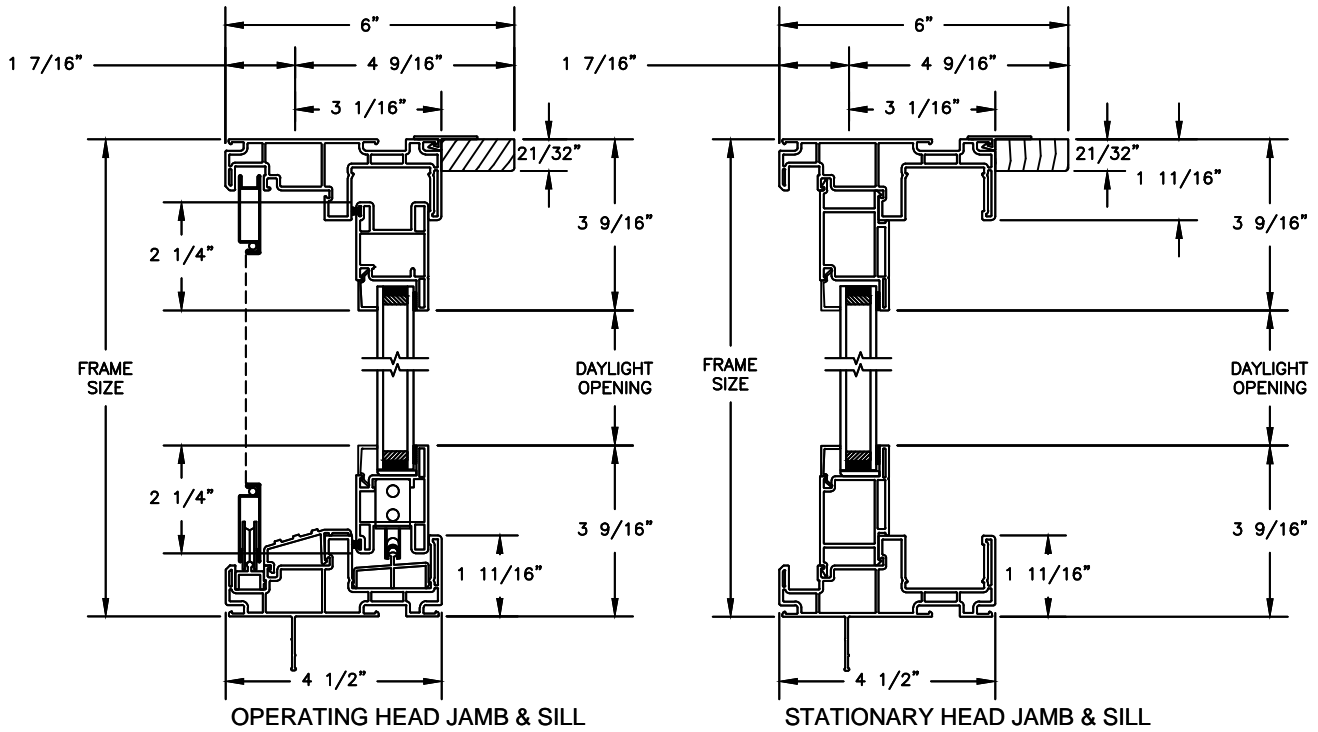

Next Dimension Classic Series

SLIDING PATIO DOOR

SECTION DETAILS

SCALE: 3" = 1'-0"

Next Dimension Classic Series

SLIDING PATIO DOOR

SECTION DETAILS: BLINDS BETWEEN GLASS

SCALE: 3" = 1'-0"

Next Dimension Classic Series

SLIDING PATIO DOOR

SECTION DETAILS: BRICKMOULD ACCESSORY

SCALE: 3" = 1'-0"

HEAD JAMB WITH
BRICKMOULD ACCESSORY

Next Dimension Classic Series

SLIDING PATIO DOOR

SECTION DETAILS: MULLIONS

SCALE: 3" = 1'-0"

HORIZONTAL MULLION
TRANSOM/OPERATOR

HORIZONTAL 2" MULLION
TRANSOM/OPERATOR

HORIZONTAL MULLION
RADIUS/OPERATOR

HORIZONTAL 2" MULLION
RADIUS/OPERATOR

VERTICAL MULLION
SIDELIGHT/OPERATOR

VERTICAL 2" MULLION
STATIONARY/SIDELIGHT

JAMBS
2 X 6 FRAME WITH BRICK VENEER

HEAD JAMB & SILL
8\"/>

JAMBS
8\"/>