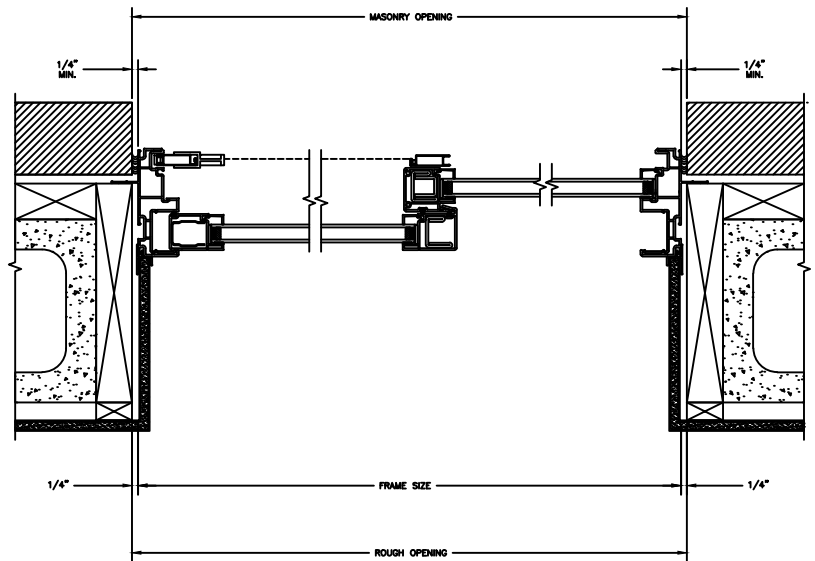

JAMBS
2 X 6 FRAME WITH SIDING

HEAD JAMB & SILL
2 X 4 FRAME WITH STUCCO

JAMBS
2 X 4 FRAME WITH STUCCO

Next Dimension Classic Series

SLIDING PATIO DOOR

SECTION DETAILS : CONSTRUCTION

SCALE: 1 1/2" = 1'-0"

HEAD JAMB & SILL
2 X 6 FRAME WITH BRICK VENEER

JAMBS
2 X 6 FRAME WITH BRICK VENEER

HEAD JAMB & SILL
8\"/>

JAMBS
8\"/>