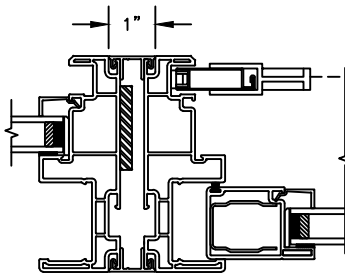

SCALE: 3" = 1'-0"

HORIZONTAL MULLION
TRANSOM/OPERATOR

HORIZONTAL 2" MULLION
TRANSOM/OPERATOR

HORIZONTAL MULLION
RADIUS/OPERATOR

HORIZONTAL 2" MULLION
RADIUS/OPERATOR

VERTICAL MULLION
SIDELIGHT/OPERATOR

VERTICAL 2" MULLION
STATIONARY/SIDELIGHT

Next Dimension Classic Series

SLIDING PATIO DOOR

SECTION DETAILS : DIVIDED LITE OPTIONS

SCALE: 3" = 1'-0"

INSULATING GLASS

3/4" PROFILED INNERGRILLE

5/8" PUTTY WDL
WITH INNERBAR

5/8" PUTTY WDL (EXTERIOR ONLY)
WITH 5/8" FLAT INNERGRILLE