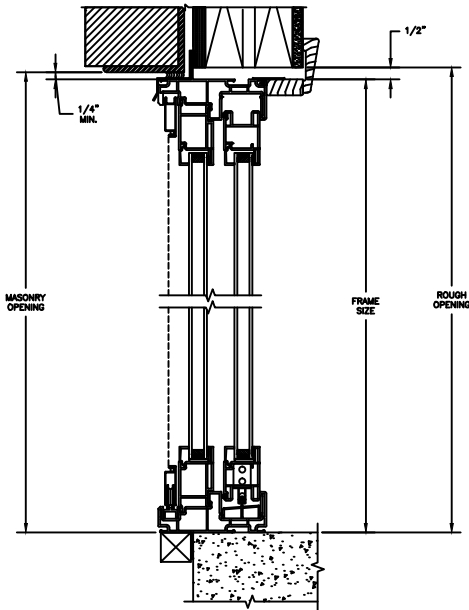

SCALE: 3" = 1'-0"

HORIZONTAL MULLION
TRANSOM/OPERATOR

HORIZONTAL 2" MULLION
TRANSOM/OPERATOR

HORIZONTAL MULLION
RADIUS/OPERATOR

HORIZONTAL 2" MULLION
RADIUS/OPERATOR

VERTICAL MULLION
SIDELIGHT/OPERATOR

VERTICAL 2" MULLION
STATIONARY/SIDELIGHT

JAMBS
2 X 6 FRAME WITH SIDING

HEAD JAMB & SILL
2 X 4 FRAME WITH STUCCO

JAMBS
2 X 4 FRAME WITH STUCCO

Next Dimension Classic Series

SLIDING PATIO DOOR

SECTION DETAILS : CONSTRUCTION

SCALE: 1 1/2" = 1'-0"

HEAD JAMB & SILL
2 X 6 FRAME WITH BRICK VENEER

JAMBS
2 X 6 FRAME WITH BRICK VENEER

HEAD JAMB & SILL
8\"/>

JAMBS
8\"/>