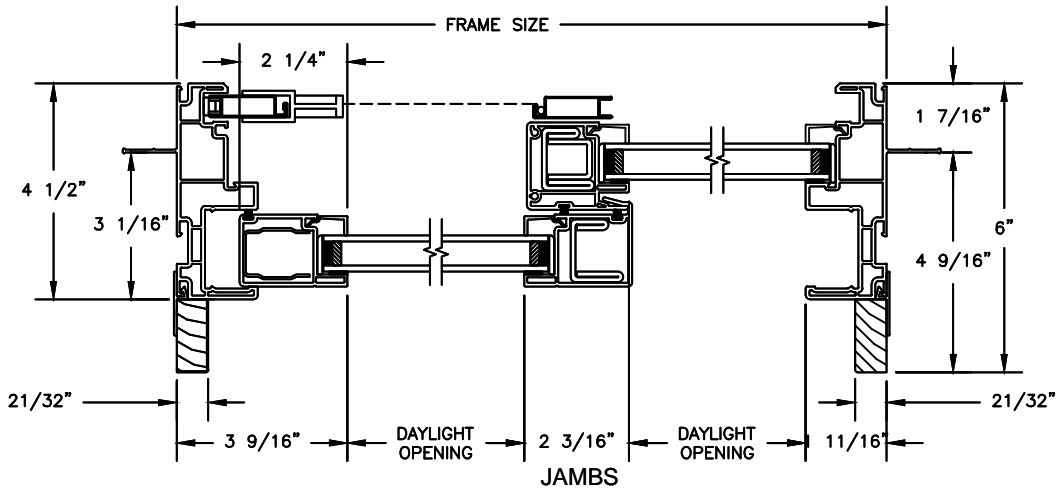

Next Dimension Classic Series

SLIDING PATIO DOOR

SECTION DETAILS

SCALE: 3" = 1'-0"

Next Dimension Classic Series

SLIDING PATIO DOOR

SECTION DETAILS: BLINDS BETWEEN GLASS

SCALE: 3" = 1'-0"

Next Dimension Classic Series

SLIDING PATIO DOOR

SECTION DETAILS: BRICKMOULD ACCESSORY

SCALE: 3" = 1'-0"

HEAD JAMB WITH
BRICKMOULD ACCESSORY

Next Dimension Classic Series

SLIDING PATIO DOOR

SECTION DETAILS: MULLIONS

SCALE: 3" = 1'-0"

HORIZONTAL MULLION
TRANSOM/OPERATOR

HORIZONTAL 2" MULLION
TRANSOM/OPERATOR

HORIZONTAL MULLION
RADIUS/OPERATOR

HORIZONTAL 2" MULLION
RADIUS/OPERATOR

VERTICAL MULLION
SIDELIGHT/OPERATOR

VERTICAL 2" MULLION
STATIONARY/SIDELIGHT

JAMBS
2 X 6 FRAME WITH BRICK VENEER

HEAD JAMB & SILL
8\"/>

JAMBS
8\"/>