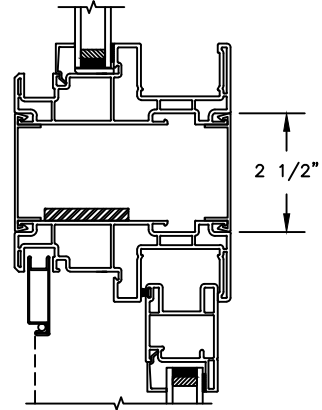

Next Dimension Classic Series

SLIDING PATIO DOOR

SECTION DETAILS: BRICKMOULD ACCESSORY

SCALE: 3" = 1'-0"

HEAD JAMB WITH
BRICKMOULD ACCESSORY

Next Dimension Classic Series

SLIDING PATIO DOOR

SECTION DETAILS: MULLIONS

SCALE: 3" = 1'-0"

HORIZONTAL MULLION
TRANSOM/OPERATOR

HORIZONTAL 2" MULLION
TRANSOM/OPERATOR

HORIZONTAL MULLION
RADIUS/OPERATOR

HORIZONTAL 2" MULLION
RADIUS/OPERATOR

VERTICAL MULLION
SIDELIGHT/OPERATOR

VERTICAL 2" MULLION
STATIONARY/SIDELIGHT

7/8" PUTTY WDL
WITH INNERBAR

7/8" PUTTY WDL (EXTERIOR ONLY)
WITH 13/16" FLAT INNERGRILLE

Next Dimension Classic Series

SLIDING PATIO DOOR

SECTION DETAILS : CONSTRUCTION

SCALE: 1 1/2" = 1'-0"

HEAD JAMB & SILL
2 X 6 FRAME WITH SIDING

JAMBS
2 X 6 FRAME WITH BRICK VENEER

HEAD JAMB & SILL
8\"/>

JAMBS
8\"/>