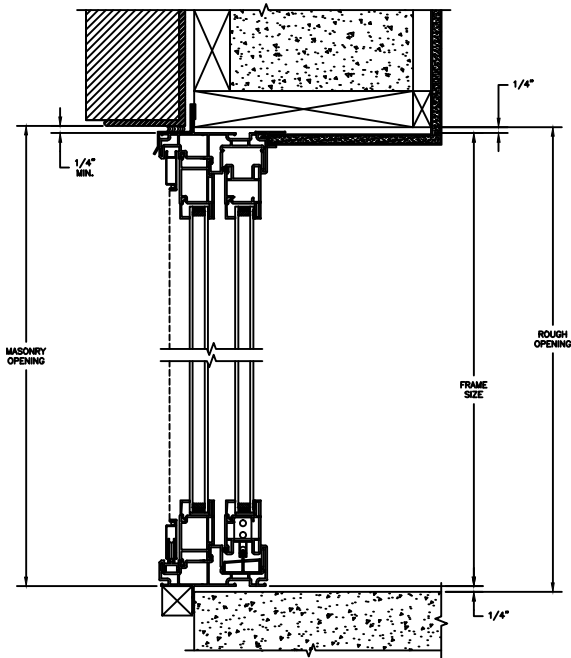

SCALE: 3" = 1'-0"

HORIZONTAL MULLION
TRANSOM/OPERATOR

HORIZONTAL 2" MULLION
TRANSOM/OPERATOR

HORIZONTAL MULLION
RADIUS/OPERATOR

HORIZONTAL 2" MULLION
RADIUS/OPERATOR

VERTICAL MULLION
SIDELIGHT/OPERATOR

VERTICAL 2" MULLION
STATIONARY/SIDELIGHT

7/8" PUTTY WDL
WITH INNERBAR

7/8" PUTTY WDL (EXTERIOR ONLY)
WITH 13/16" FLAT INNERGRILLE

Next Dimension Classic Series

SLIDING PATIO DOOR

SECTION DETAILS : CONSTRUCTION

SCALE: 1 1/2" = 1'-0"

HEAD JAMB & SILL
2 X 6 FRAME WITH SIDING

JAMBS
2 X 6 FRAME WITH SIDING

HEAD JAMB & SILL
2 X 4 FRAME WITH STUCCO

JAMBS
2 X 4 FRAME WITH STUCCO

Next Dimension Classic Series

SLIDING PATIO DOOR

SECTION DETAILS : CONSTRUCTION

SCALE: 1 1/2" = 1'-0"

HEAD JAMB & SILL
2 X 6 FRAME WITH BRICK VENEER

JAMBS
2 X 6 FRAME WITH BRICK VENEER

HEAD JAMB & SILL
8\"/>

JAMBS
8\"/>