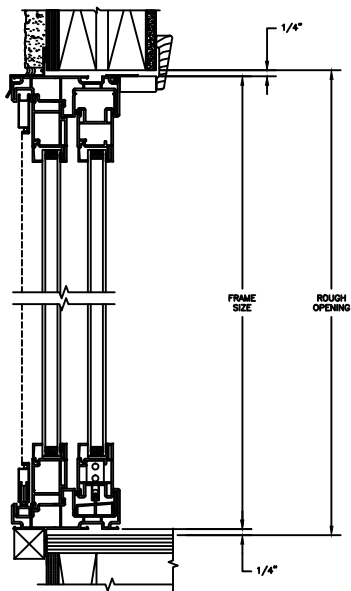

SCALE: 3" = 1'-0"

HORIZONTAL MULLION
TRANSOM/OPERATOR

HORIZONTAL 2" MULLION
TRANSOM/OPERATOR

HORIZONTAL MULLION
RADIUS/OPERATOR

HORIZONTAL 2" MULLION
RADIUS/OPERATOR

VERTICAL MULLION
SIDELIGHT/OPERATOR

VERTICAL 2" MULLION
STATIONARY/SIDELIGHT

7/8" PUTTY WDL
WITH INNERBAR

7/8" PUTTY WDL (EXTERIOR ONLY)
WITH 13/16" FLAT INNERGRILLE

Next Dimension Classic Series

SLIDING PATIO DOOR

SECTION DETAILS : CONSTRUCTION

SCALE: 1 1/2" = 1'-0"

HEAD JAMB & SILL
2 X 6 FRAME WITH SIDING

JAMBS
2 X 6 FRAME WITH SIDING

HEAD JAMB & SILL
2 X 4 FRAME WITH STUCCO

JAMBS
2 X 4 FRAME WITH STUCCO

Next Dimension Classic Series

SLIDING PATIO DOOR

SECTION DETAILS : CONSTRUCTION

SCALE: 1 1/2" = 1'-0"

HEAD JAMB & SILL
2 X 6 FRAME WITH BRICK VENEER

JAMBS
2 X 6 FRAME WITH BRICK VENEER

HEAD JAMB & SILL
8\"/>

JAMBS
8\"/>