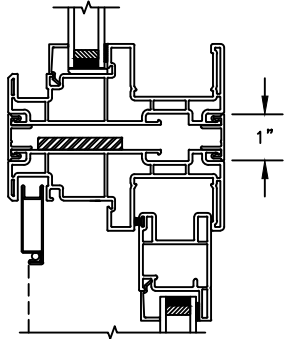

Next Dimension Classic Series

SLIDING PATIO DOOR

SECTION DETAILS: BRICKMOULD ACCESSORY

SCALE: 3" = 1'-0"

HEAD JAMB WITH
BRICKMOULD ACCESSORY

Next Dimension Classic Series

SLIDING PATIO DOOR

SECTION DETAILS: MULLIONS

SCALE: 3" = 1'-0"

HORIZONTAL MULLION
TRANSOM/OPERATOR

HORIZONTAL 2" MULLION
TRANSOM/OPERATOR

HORIZONTAL MULLION
RADIUS/OPERATOR

HORIZONTAL 2" MULLION
RADIUS/OPERATOR

VERTICAL MULLION
SIDELIGHT/OPERATOR

VERTICAL 2" MULLION
STATIONARY/SIDELIGHT