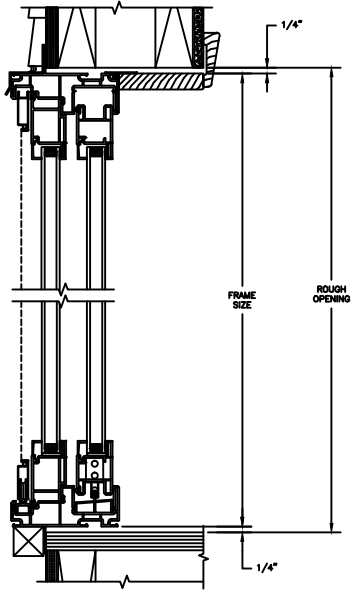

SCALE: 3" = 1'-0"

HORIZONTAL MULLION
TRANSOM/OPERATOR

HORIZONTAL 2" MULLION
TRANSOM/OPERATOR

HORIZONTAL MULLION
RADIUS/OPERATOR

HORIZONTAL 2" MULLION
RADIUS/OPERATOR

VERTICAL MULLION
SIDELIGHT/OPERATOR

VERTICAL 2" MULLION
STATIONARY/SIDELIGHT

7/8" PUTTY WDL
WITH INNERBAR

7/8" PUTTY WDL (EXTERIOR ONLY)
WITH 13/16" FLAT INNERGRILLE

Next Dimension Classic Series

SLIDING PATIO DOOR

SECTION DETAILS : CONSTRUCTION

SCALE: 1 1/2" = 1'-0"

HEAD JAMB & SILL
2 X 6 FRAME WITH SIDING

JAMBS
2 X 6 FRAME WITH SIDING

HEAD JAMB & SILL
2 X 4 FRAME WITH STUCCO

JAMBS
2 X 4 FRAME WITH STUCCO

Next Dimension Classic Series

SLIDING PATIO DOOR

SECTION DETAILS : CONSTRUCTION

SCALE: 1 1/2" = 1'-0"

HEAD JAMB & SILL
2 X 6 FRAME WITH BRICK VENEER

JAMBS
2 X 6 FRAME WITH BRICK VENEER

HEAD JAMB & SILL
8\"/>

JAMBS
8\"/>