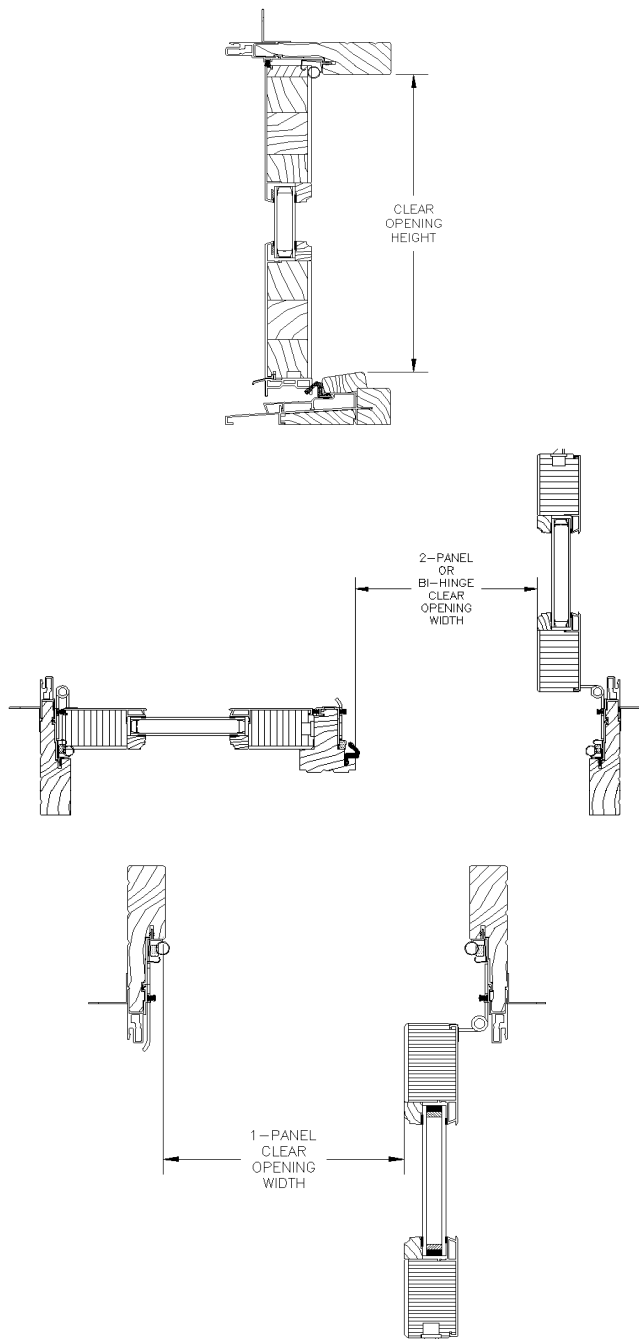

Pinnacle Series

CLAD PATIO DOOR - NARROW OUTSWING

CLEAR OPENING & LITE MEASUREMENTS

Lite and Vent Measurements					
Outswing Patio Door					
Size	Type	Clear Opening Width	Clear Opening Height	Clear Opening S.Q. FT.	S.Q. FT. Daylite
2668	1 Panel	25.715	75.810	13.54	9.97
26610	1 Panel	25.715	78.690	14.05	10.40
2680	1 Panel	25.715	91.690	16.37	12.37
2868	1 Panel	27.715	75.810	14.59	10.89
28610	1 Panel	27.715	78.690	15.15	11.36
2880	1 Panel	27.715	91.690	17.65	13.50
3068	1 Panel	31.715	75.810	16.70	12.72
30610	1 Panel	31.715	78.690	17.33	13.27
3080	1 Panel	31.715	91.690	20.19	14.78
3268	1 Panel	33.215	75.810	17.49	13.41
32610	1 Panel	33.215	78.690	18.15	13.99
3280	1 Panel	33.215	91.690	21.15	16.63
5068	2 Panel	25.683	75.810	13.52	19.94
50610	2 Panel	25.683	78.690	14.03	20.80
5080	2 Panel	25.683	91.690	16.35	24.74
5468	2 Panel	27.683	75.810	14.57	21.78
54610	2 Panel	27.683	78.690	15.13	22.72
5480	2 Panel	27.683	91.690	17.63	27.00
6068	2 Panel	31.683	75.810	16.68	25.44
60610	2 Panel	31.683	78.690	17.31	26.54
6080	2 Panel	31.683	91.690	20.17	29.56
6468	2 Panel	33.183	75.810	17.47	26.82
64610	2 Panel	33.183	78.690	18.13	27.98
6480	2 Panel	33.183	91.690	21.13	33.26
4068	Bi-Hinge Only	19.683	75.810	10.36	5.55
40610	Bi-Hinge Only	19.683	78.690	10.76	5.80
4080	Bi-Hinge Only	19.683	91.690	12.53	6.95
5068	Bi-Hinge	25.683	75.810	13.52	19.94
50610	Bi-Hinge	25.683	78.690	14.03	20.80
5080	Bi-Hinge	25.683	91.690	16.35	24.74
5468	Bi-Hinge	27.683	75.810	14.57	21.78
54610	Bi-Hinge	27.683	78.690	15.13	22.72
5480	Bi-Hinge	27.683	91.690	17.63	27.00
6068	Bi-Hinge	31.683	75.810	16.68	25.44
60610	Bi-Hinge	31.683	78.690	17.31	26.54
6080	Bi-Hinge	31.683	91.690	20.17	29.56

Egress Conversions	
1 Panel	
Width	Frame - 4.535"
Height	Frame - 3.190"
2 Panel & Bi-Hinge	
Width	Frame/2 - 4.348"
Height	Frame - 3.190"