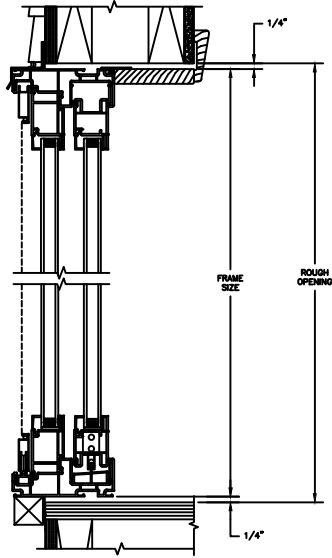

SLIDING PATIO DOOR

SECTION DETAILS : DIVIDED LITE OPTIONS

SCALE: 3" = 1'-0"

INSULATING GLASS

3/4" PROFILED INNERGRILLE

5/8" PUTTY WDL
WITH INNERBAR

5/8" PUTTY WDL (EXTERIOR ONLY)
WITH 5/8" FLAT INNERGRILLE

7/8" PUTTY WDL
WITH INNERBAR

7/8" PUTTY WDL (EXTERIOR ONLY)
WITH 13/16" FLAT INNERGRILLE

Next Dimension Classic Series

SLIDING PATIO DOOR

SECTION DETAILS : CONSTRUCTION

SCALE: 1 1/2" = 1'-0"

HEAD JAMB & SILL
2 X 6 FRAME WITH SIDING

JAMBS
2 X 6 FRAME WITH SIDING

HEAD JAMB & SILL
2 X 4 FRAME WITH STUCCO

JAMBS
2 X 4 FRAME WITH STUCCO

Next Dimension Classic Series

SLIDING PATIO DOOR

SECTION DETAILS : CONSTRUCTION

SCALE: 1 1/2" = 1'-0"

HEAD JAMB & SILL
2 X 6 FRAME WITH BRICK VENEER

JAMBS
2 X 6 FRAME WITH BRICK VENEER

HEAD JAMB & SILL
8" CONCRETE BLOCK WALL
WITH BRICK VENEER

JAMBS
8" CONCRETE BLOCK WALL
WITH BRICK VENEER