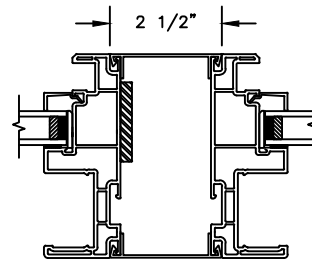

HORIZONTAL 2" MULLION
TRANSOM/OPERATOR

HORIZONTAL MULLION
RADIUS/OPERATOR

HORIZONTAL 2" MULLION
RADIUS/OPERATOR

VERTICAL MULLION
SIDELIGHT/OPERATOR

VERTICAL 2" MULLION
STATIONARY/SIDELIGHT

Next Dimension Classic Series

SLIDING PATIO DOOR

SECTION DETAILS : DIVIDED LITE OPTIONS

SCALE: 3" = 1'-0"

INSULATING GLASS

3/4" PROFILED INNERGRILLE

5/8" PUTTY WDL
WITH INNERBAR

5/8" PUTTY WDL (EXTERIOR ONLY)
WITH 5/8" FLAT INNERGRILLE

7/8" PUTTY WDL
WITH INNERBAR

7/8" PUTTY WDL (EXTERIOR ONLY)
WITH 13/16" FLAT INNERGRILLE

Next Dimension Classic Series

SLIDING PATIO DOOR

SECTION DETAILS : CONSTRUCTION

SCALE: 1 1/2" = 1'-0"

HEAD JAMB & SILL
2 X 6 FRAME WITH SIDING

JAMBS
2 X 6 FRAME WITH SIDING

JAMBS
2 X 6 FRAME WITH BRICK VENEER

HEAD JAMB & SILL
8" CONCRETE BLOCK WALL
WITH BRICK VENEER

JAMBS
8" CONCRETE BLOCK WALL
WITH BRICK VENEER