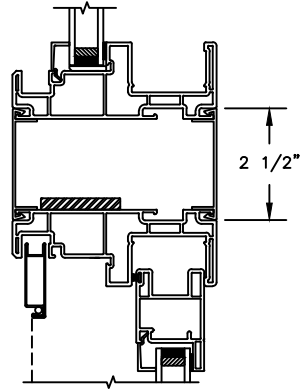

SLIDING PATIO DOOR

SECTION DETAILS: BRICKMOULD ACCESSORY
SCALE: 3" = 1'-0"

HEAD JAMB WITH
BRICKMOULD ACCESSORY

Next Dimension Classic Series

SLIDING PATIO DOOR

SECTION DETAILS: MULLIONS

SCALE: 3" = 1'-0"

HORIZONTAL MULLION
TRANSOM/OPERATOR

JAMBS
2 X 6 FRAME WITH BRICK VENEER

HEAD JAMB & SILL
8" CONCRETE BLOCK WALL
WITH BRICK VENEER

JAMBS
8" CONCRETE BLOCK WALL
WITH BRICK VENEER