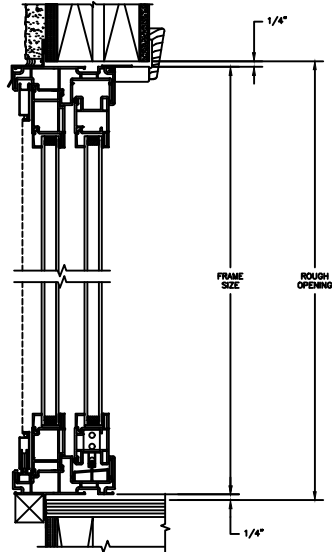

SLIDING PATIO DOOR

SECTION DETAILS : DIVIDED LITE OPTIONS

SCALE: 3" = 1'-0"

INSULATING GLASS

3/4" PROFILED INNERGRILLE

5/8" PUTTY WDL
WITH INNERBAR

5/8" PUTTY WDL (EXTERIOR ONLY)
WITH 5/8" FLAT INNERGRILLE

7/8" PUTTY WDL
WITH INNERBAR

7/8" PUTTY WDL (EXTERIOR ONLY)
WITH 13/16" FLAT INNERGRILLE

Next Dimension Classic Series

SLIDING PATIO DOOR

SECTION DETAILS : CONSTRUCTION

SCALE: 1 1/2" = 1'-0"

HEAD JAMB & SILL
2 X 6 FRAME WITH SIDING

JAMBS
2 X 6 FRAME WITH SIDING

HEAD JAMB & SILL
2 X 4 FRAME WITH STUCCO

JAMBS
2 X 4 FRAME WITH STUCCO

Next Dimension Classic Series

SLIDING PATIO DOOR

SECTION DETAILS : CONSTRUCTION

SCALE: 1 1/2" = 1'-0"

HEAD JAMB & SILL
2 X 6 FRAME WITH BRICK VENEER

JAMBS
2 X 6 FRAME WITH BRICK VENEER

HEAD JAMB & SILL
8" CONCRETE BLOCK WALL
WITH BRICK VENEER

JAMBS
8" CONCRETE BLOCK WALL
WITH BRICK VENEER