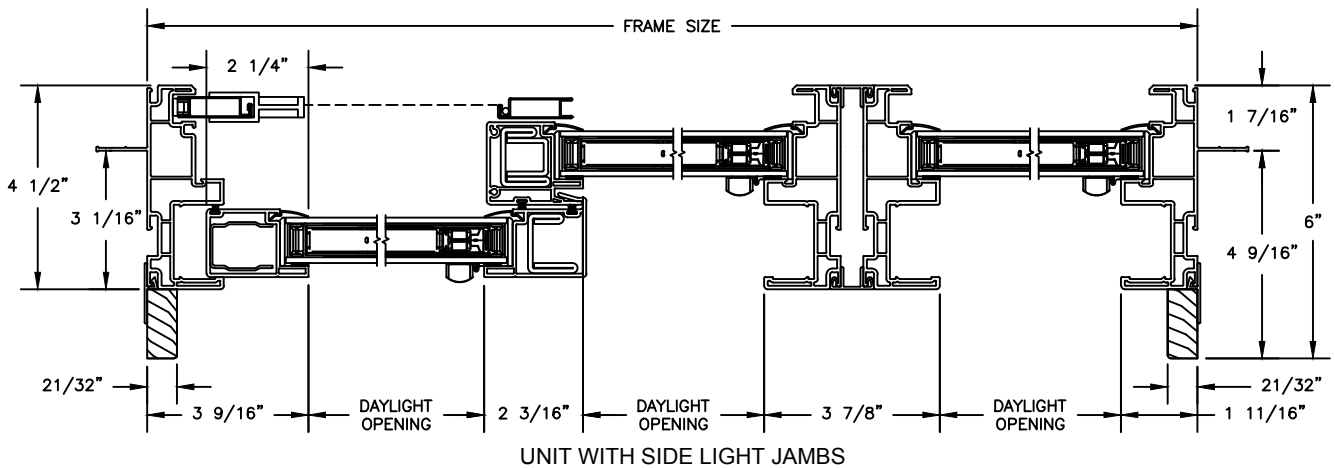

Next Dimension Classic Series

SLIDING PATIO DOOR

SECTION DETAILS

SCALE: 3" = 1'-0"

Next Dimension Classic Series

SLIDING PATIO DOOR

SECTION DETAILS: BLINDS BETWEEN GLASS
 SCALE: 3" = 1'-0"

Next Dimension Classic Series

SLIDING PATIO DOOR

SECTION DETAILS: BRICKMOULD ACCESSORY
SCALE: 3" = 1'-0"

HEAD JAMB WITH
BRICKMOULD ACCESSORY

Next Dimension Classic Series

SLIDING PATIO DOOR

SECTION DETAILS: MULLIONS

SCALE: 3" = 1'-0"

HORIZONTAL MULLION
TRANSOM/OPERATOR

HEAD JAMB & SILL
2 X 4 FRAME WITH STUCCO

JAMBS
2 X 4 FRAME WITH STUCCO

Next Dimension Classic Series

SLIDING PATIO DOOR

SECTION DETAILS : CONSTRUCTION

SCALE: 1 1/2" = 1'-0"

HEAD JAMB & SILL
2 X 6 FRAME WITH BRICK VENEER

JAMBS
2 X 6 FRAME WITH BRICK VENEER

HEAD JAMB & SILL
8" CONCRETE BLOCK WALL
WITH BRICK VENEER

JAMBS
8" CONCRETE BLOCK WALL
WITH BRICK VENEER