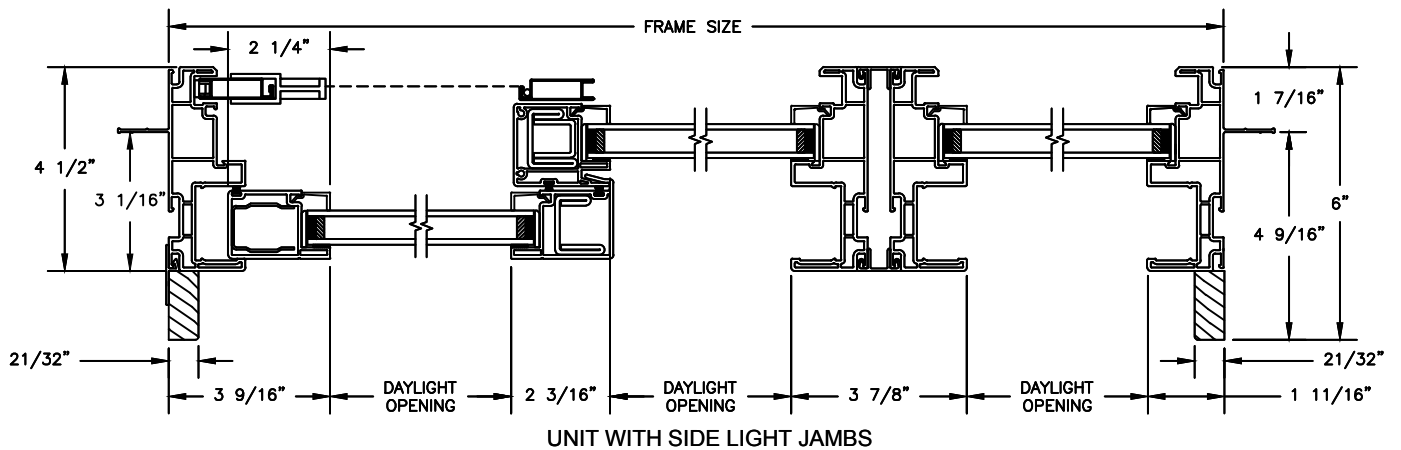

Next Dimension Classic Series

SLIDING PATIO DOOR

SECTION DETAILS

SCALE: 3" = 1'-0"

Next Dimension Classic Series

SLIDING PATIO DOOR

SECTION DETAILS: BLINDS BETWEEN GLASS
 SCALE: 3" = 1'-0"

Next Dimension Classic Series

SLIDING PATIO DOOR

SECTION DETAILS: BRICKMOULD ACCESSORY
SCALE: 3" = 1'-0"

HEAD JAMB WITH
BRICKMOULD ACCESSORY

Next Dimension Classic Series

SLIDING PATIO DOOR

SECTION DETAILS: MULLIONS

SCALE: 3" = 1'-0"

HORIZONTAL MULLION
TRANSOM/OPERATOR

JAMBS
2 X 6 FRAME WITH BRICK VENEER

HEAD JAMB & SILL
8" CONCRETE BLOCK WALL
WITH BRICK VENEER

JAMBS
8" CONCRETE BLOCK WALL
WITH BRICK VENEER