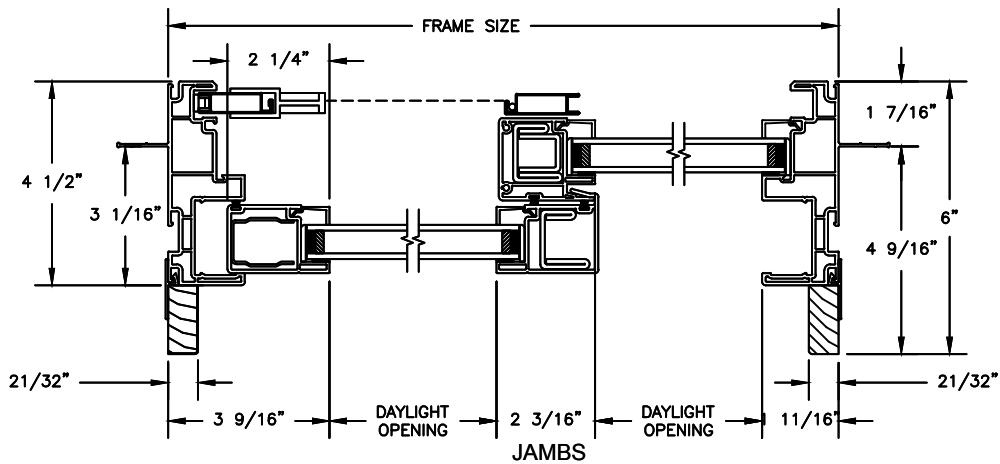

Next Dimension Classic Series

SLIDING PATIO DOOR

SECTION DETAILS

SCALE: 3" = 1'-0"

Next Dimension Classic Series

SLIDING PATIO DOOR

SECTION DETAILS: BLINDS BETWEEN GLASS
 SCALE: 3" = 1'-0"

Next Dimension Classic Series

SLIDING PATIO DOOR

SECTION DETAILS: BRICKMOULD ACCESSORY
SCALE: 3" = 1'-0"

HEAD JAMB WITH
BRICKMOULD ACCESSORY

Next Dimension Classic Series

SLIDING PATIO DOOR

SECTION DETAILS: MULLIONS

SCALE: 3" = 1'-0"

HORIZONTAL MULLION
TRANSOM/OPERATOR

JAMBS
2 X 6 FRAME WITH BRICK VENEER

HEAD JAMB & SILL
8" CONCRETE BLOCK WALL
WITH BRICK VENEER

JAMBS
8" CONCRETE BLOCK WALL
WITH BRICK VENEER