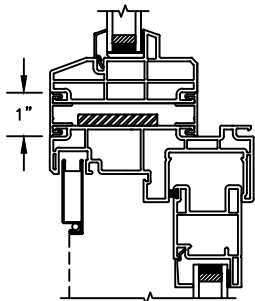

HORIZONTAL MULLION
RADIUS/OPERATOR