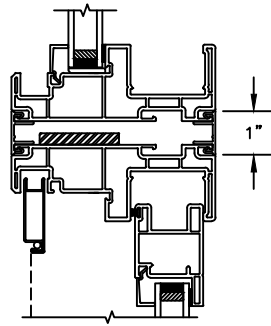

SLIDING PATIO DOOR

SECTION DETAILS: BRICKMOULD ACCESSORY
SCALE: 3" = 1'-0"

HEAD JAMB WITH
BRICKMOULD ACCESSORY

Next Dimension Classic Series

SLIDING PATIO DOOR

SECTION DETAILS: MULLIONS

SCALE: 3" = 1'-0"

HORIZONTAL MULLION
TRANSOM/OPERATOR

JAMBS
2 X 6 FRAME WITH BRICK VENEER

HEAD JAMB & SILL
8" CONCRETE BLOCK WALL
WITH BRICK VENEER

JAMBS
8" CONCRETE BLOCK WALL
WITH BRICK VENEER