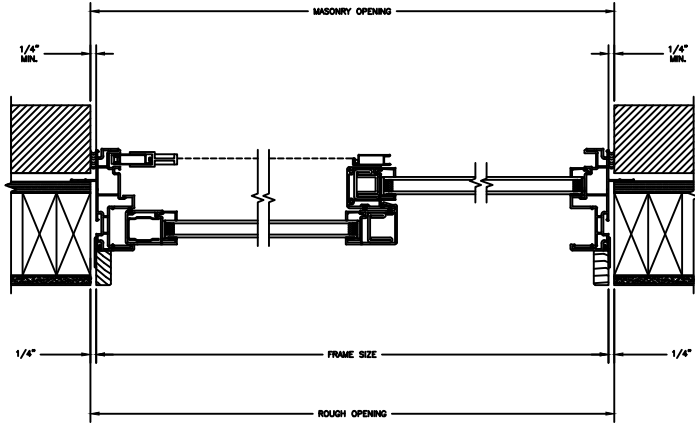

HEAD JAMB & SILL
2 X 4 FRAME WITH STUCCO

JAMBS
2 X 4 FRAME WITH STUCCO

Next Dimension Classic Series

SLIDING PATIO DOOR

SECTION DETAILS : CONSTRUCTION

SCALE: 1 1/2" = 1'-0"

HEAD JAMB & SILL
2 X 6 FRAME WITH BRICK VENEER

JAMBS
2 X 6 FRAME WITH BRICK VENEER

HEAD JAMB & SILL
8" CONCRETE BLOCK WALL
WITH BRICK VENEER

JAMBS
8" CONCRETE BLOCK WALL
WITH BRICK VENEER