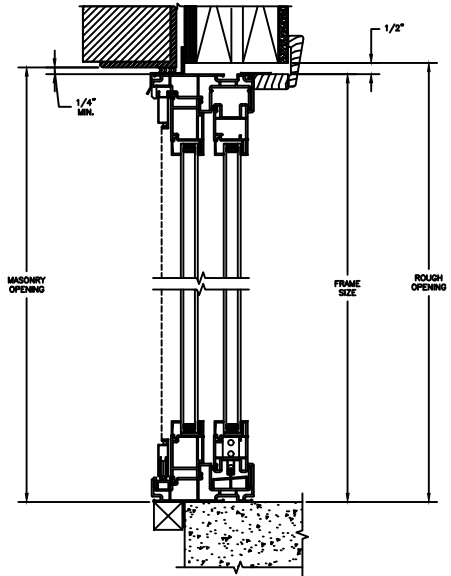

HEAD JAMB & SILL
2 X 4 FRAME WITH STUCCO

JAMBS
2 X 4 FRAME WITH STUCCO

Next Dimension Classic Series

SLIDING PATIO DOOR

SECTION DETAILS : CONSTRUCTION

SCALE: 1 1/2" = 1'-0"

HEAD JAMB & SILL
2 X 6 FRAME WITH BRICK VENEER

JAMBS
2 X 6 FRAME WITH BRICK VENEER

HEAD JAMB & SILL
8" CONCRETE BLOCK WALL
WITH BRICK VENEER

JAMBS
8" CONCRETE BLOCK WALL
WITH BRICK VENEER