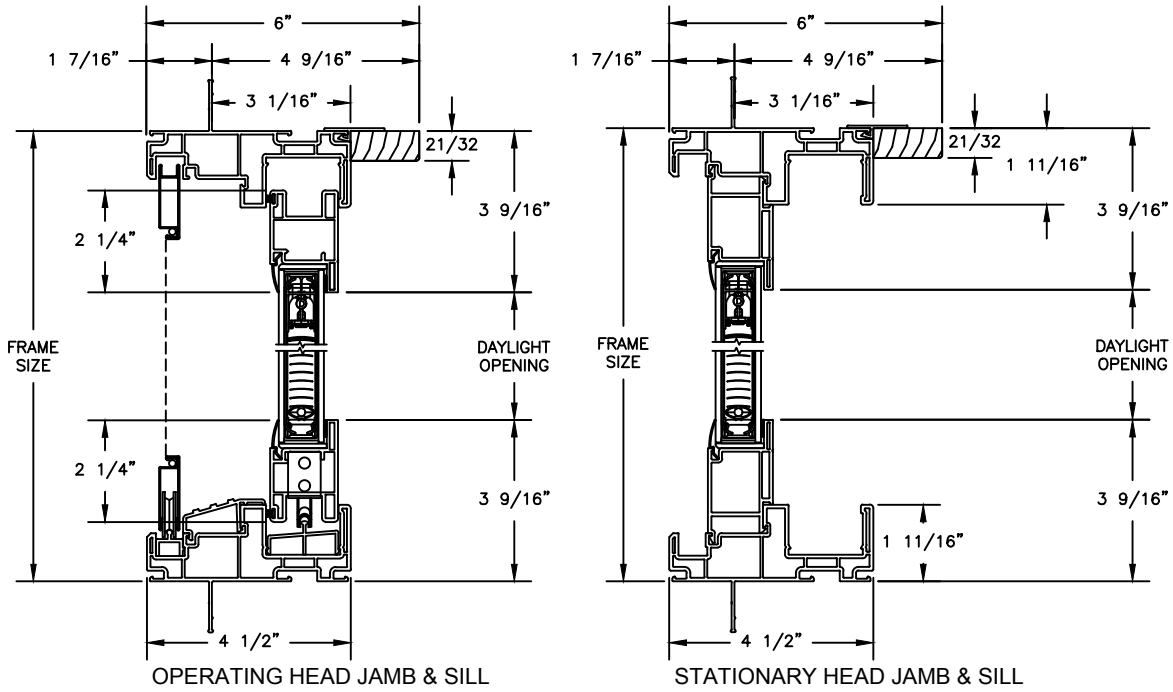

Next Dimension Classic Series

SLIDING PATIO DOOR

SECTION DETAILS

SCALE: 3" = 1'-0"

Next Dimension Classic Series

SLIDING PATIO DOOR

SECTION DETAILS: BLINDS BETWEEN GLASS
 SCALE: 3" = 1'-0"

Next Dimension Classic Series

SLIDING PATIO DOOR

SECTION DETAILS: BRICKMOULD ACCESSORY
SCALE: 3" = 1'-0"

HEAD JAMB WITH
BRICKMOULD ACCESSORY

Next Dimension Classic Series

SLIDING PATIO DOOR

SECTION DETAILS: MULLIONS

SCALE: 3" = 1'-0"

HORIZONTAL MULLION
TRANSOM/OPERATOR

JAMBS
2 X 6 FRAME WITH BRICK VENEER

HEAD JAMB & SILL
8" CONCRETE BLOCK WALL
WITH BRICK VENEER

JAMBS
8" CONCRETE BLOCK WALL
WITH BRICK VENEER