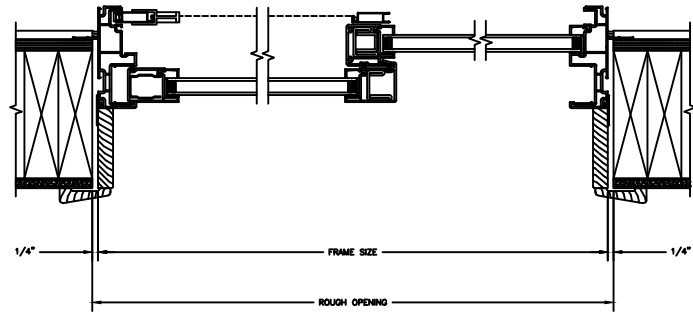

7/8" PUTTY WDL (EXTERIOR ONLY)
WITH 13/16" FLAT INNERGRILLE

Next Dimension Classic Series

SLIDING PATIO DOOR

SECTION DETAILS : CONSTRUCTION

SCALE: 1 1/2" = 1'-0"

HEAD JAMB & SILL
2 X 6 FRAME WITH SIDING

JAMBS
2 X 6 FRAME WITH SIDING

HEAD JAMB & SILL
2 X 4 FRAME WITH STUCCO

JAMBS
2 X 4 FRAME WITH STUCCO

Next Dimension Classic Series

SLIDING PATIO DOOR

SECTION DETAILS : CONSTRUCTION

SCALE: 1 1/2" = 1'-0"

HEAD JAMB & SILL
2 X 6 FRAME WITH BRICK VENEER