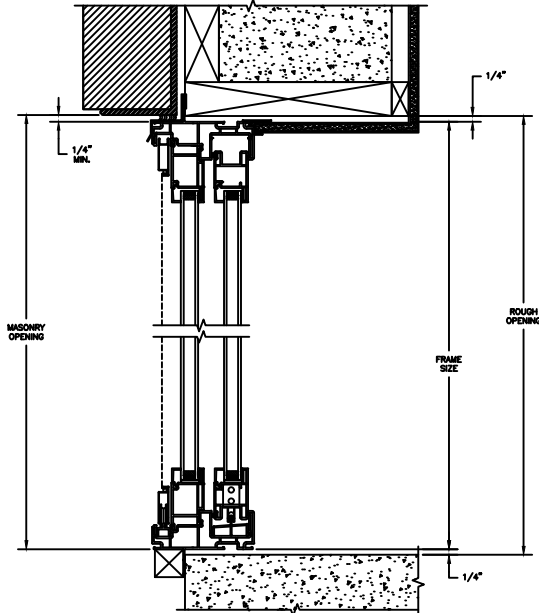

HEAD JAMB & SILL
2 X 4 FRAME WITH STUCCO

JAMBS
2 X 4 FRAME WITH STUCCO

Next Dimension Classic Series

SLIDING PATIO DOOR

SECTION DETAILS : CONSTRUCTION

SCALE: 1 1/2" = 1'-0"

HEAD JAMB & SILL
2 X 6 FRAME WITH BRICK VENEER

JAMBS
2 X 6 FRAME WITH BRICK VENEER

HEAD JAMB & SILL
8" CONCRETE BLOCK WALL
WITH BRICK VENEER

JAMBS
8" CONCRETE BLOCK WALL
WITH BRICK VENEER