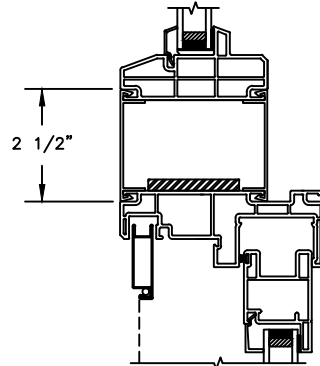

HORIZONTAL 2" MULLION
RADIUS/OPERATOR