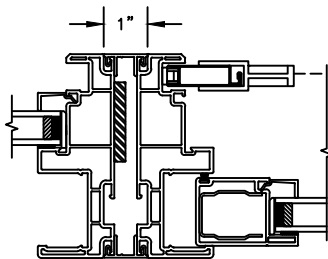

SLIDING PATIO DOOR

SECTION DETAILS: BRICKMOULD ACCESSORY
SCALE: 3" = 1'-0"

HEAD JAMB WITH
BRICKMOULD ACCESSORY

Next Dimension Classic Series

SLIDING PATIO DOOR

SECTION DETAILS: MULLIONS

SCALE: 3" = 1'-0"

HORIZONTAL MULLION
TRANSOM/OPERATOR

HORIZONTAL 2" MULLION
TRANSOM/OPERATOR

HORIZONTAL MULLION
RADIUS/OPERATOR

HORIZONTAL 2" MULLION
RADIUS/OPERATOR

VERTICAL MULLION
SIDELIGHT/OPERATOR

VERTICAL 2" MULLION
STATIONARY/SIDELIGHT

Next Dimension Classic Series