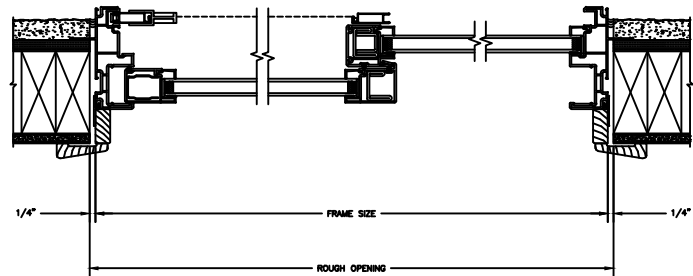

7/8" PUTTY WDL (EXTERIOR ONLY)
WITH 13/16" FLAT INNERGRILLE

Next Dimension Classic Series

SLIDING PATIO DOOR

SECTION DETAILS : CONSTRUCTION

SCALE: 1 1/2" = 1'-0"

HEAD JAMB & SILL
2 X 6 FRAME WITH SIDING

JAMBS
2 X 6 FRAME WITH SIDING

HEAD JAMB & SILL
2 X 4 FRAME WITH STUCCO

JAMBS
2 X 4 FRAME WITH STUCCO

Next Dimension Classic Series

SLIDING PATIO DOOR

SECTION DETAILS : CONSTRUCTION

SCALE: 1 1/2" = 1'-0"

HEAD JAMB & SILL
2 X 6 FRAME WITH BRICK VENEER