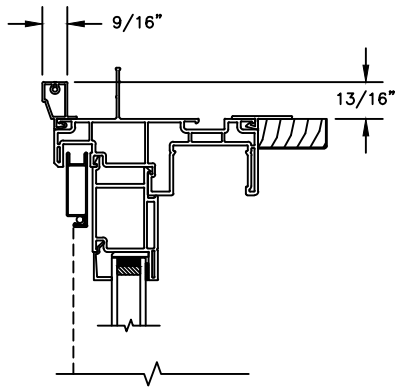

Next Dimension Classic Series

SLIDING PATIO DOOR

SECTION DETAILS

SCALE: 3" = 1'-0"

Next Dimension Classic Series

SLIDING PATIO DOOR

SECTION DETAILS: BLINDS BETWEEN GLASS
 SCALE: 3" = 1'-0"

Next Dimension Classic Series

SLIDING PATIO DOOR

SECTION DETAILS: BRICKMOULD ACCESSORY
SCALE: 3" = 1'-0"

HEAD JAMB WITH
BRICKMOULD ACCESSORY

Next Dimension Classic Series

SLIDING PATIO DOOR

SECTION DETAILS: MULLIONS

SCALE: 3" = 1'-0"

HORIZONTAL MULLION
TRANSOM/OPERATOR

JAMBS
2 X 6 FRAME WITH BRICK VENEER

HEAD JAMB & SILL
8" CONCRETE BLOCK WALL
WITH BRICK VENEER

JAMBS
8" CONCRETE BLOCK WALL
WITH BRICK VENEER