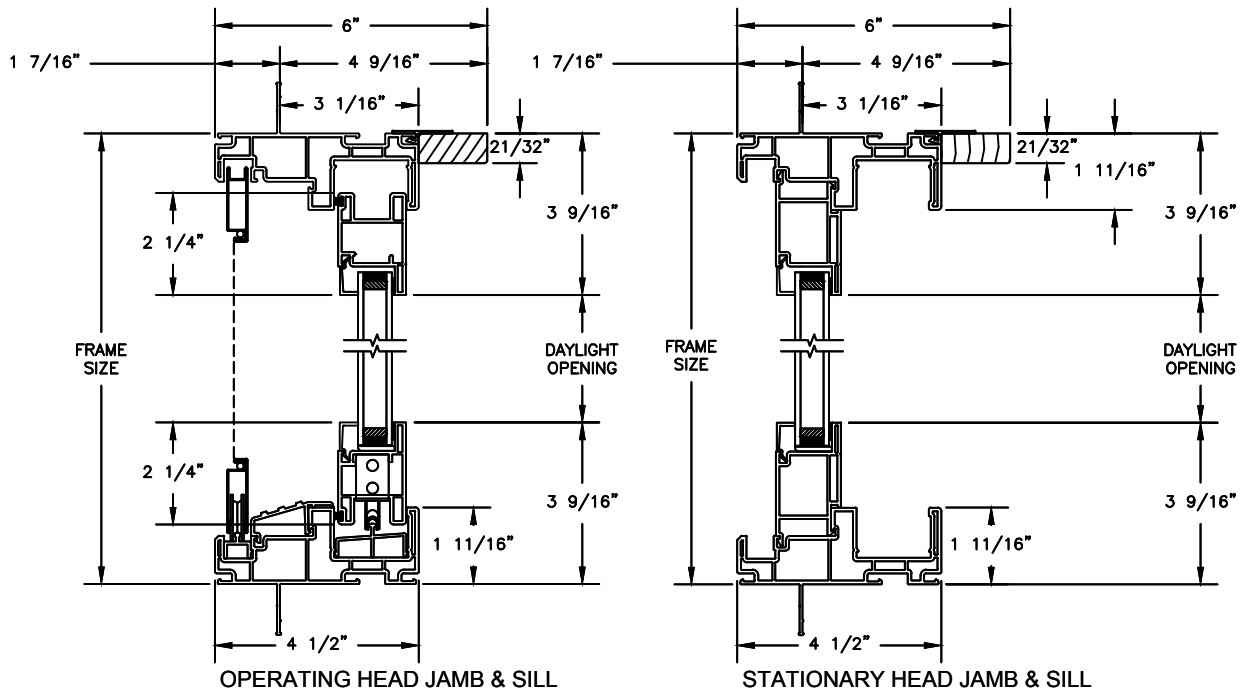

Next Dimension Classic Series

SLIDING PATIO DOOR

SECTION DETAILS

SCALE: 3" = 1'-0"

Next Dimension Classic Series

SLIDING PATIO DOOR

SECTION DETAILS: BLINDS BETWEEN GLASS
 SCALE: 3" = 1'-0"

Next Dimension Classic Series

SLIDING PATIO DOOR

SECTION DETAILS: BRICKMOULD ACCESSORY
SCALE: 3" = 1'-0"

HEAD JAMB WITH
BRICKMOULD ACCESSORY

Next Dimension Classic Series

SLIDING PATIO DOOR

SECTION DETAILS: MULLIONS

SCALE: 3" = 1'-0"

HORIZONTAL MULLION
TRANSOM/OPERATOR

JAMBS
2 X 6 FRAME WITH BRICK VENEER

HEAD JAMB & SILL
8" CONCRETE BLOCK WALL
WITH BRICK VENEER

JAMBS
8" CONCRETE BLOCK WALL
WITH BRICK VENEER