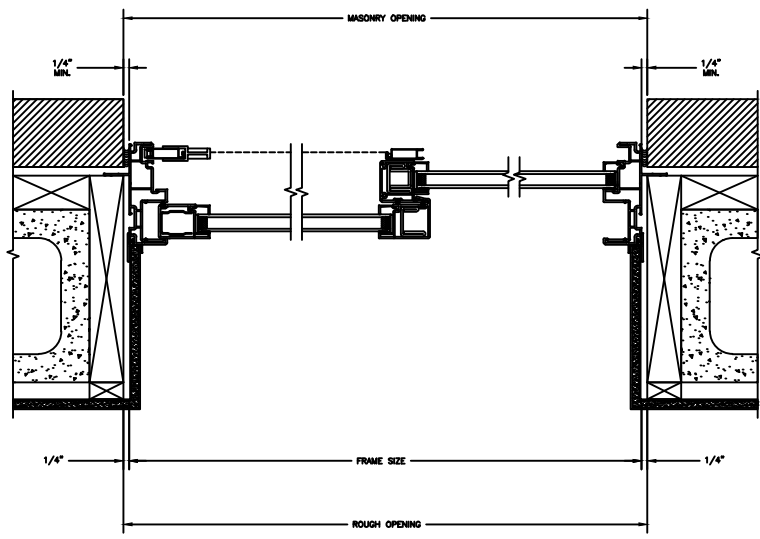

HEAD JAMB & SILL
2 X 4 FRAME WITH STUCCO

JAMBS
2 X 4 FRAME WITH STUCCO

Next Dimension Classic Series

SLIDING PATIO DOOR

SECTION DETAILS : CONSTRUCTION

SCALE: 1 1/2" = 1'-0"

HEAD JAMB & SILL
2 X 6 FRAME WITH BRICK VENEER

JAMBS
2 X 6 FRAME WITH BRICK VENEER

HEAD JAMB & SILL
8" CONCRETE BLOCK WALL
WITH BRICK VENEER

JAMBS
8" CONCRETE BLOCK WALL
WITH BRICK VENEER