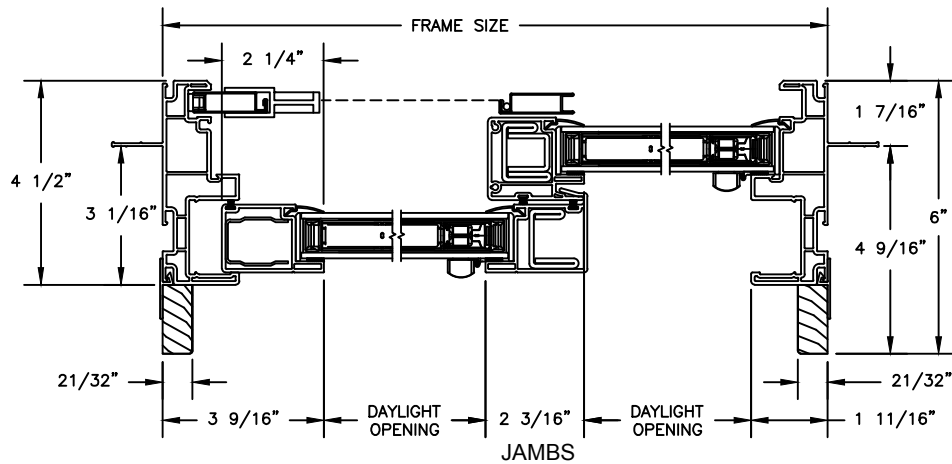

Next Dimension Classic Series

SLIDING PATIO DOOR

SECTION DETAILS

SCALE: 3" = 1'-0"

Next Dimension Classic Series

SLIDING PATIO DOOR

SECTION DETAILS: BLINDS BETWEEN GLASS
 SCALE: 3" = 1'-0"

Next Dimension Classic Series

SLIDING PATIO DOOR

SECTION DETAILS: BRICKMOULD ACCESSORY
SCALE: 3" = 1'-0"

HEAD JAMB WITH
BRICKMOULD ACCESSORY

Next Dimension Classic Series

SLIDING PATIO DOOR

SECTION DETAILS: MULLIONS

SCALE: 3" = 1'-0"

HORIZONTAL MULLION
TRANSOM/OPERATOR

JAMBS
2 X 6 FRAME WITH BRICK VENEER

HEAD JAMB & SILL
8" CONCRETE BLOCK WALL
WITH BRICK VENEER

JAMBS
8" CONCRETE BLOCK WALL
WITH BRICK VENEER