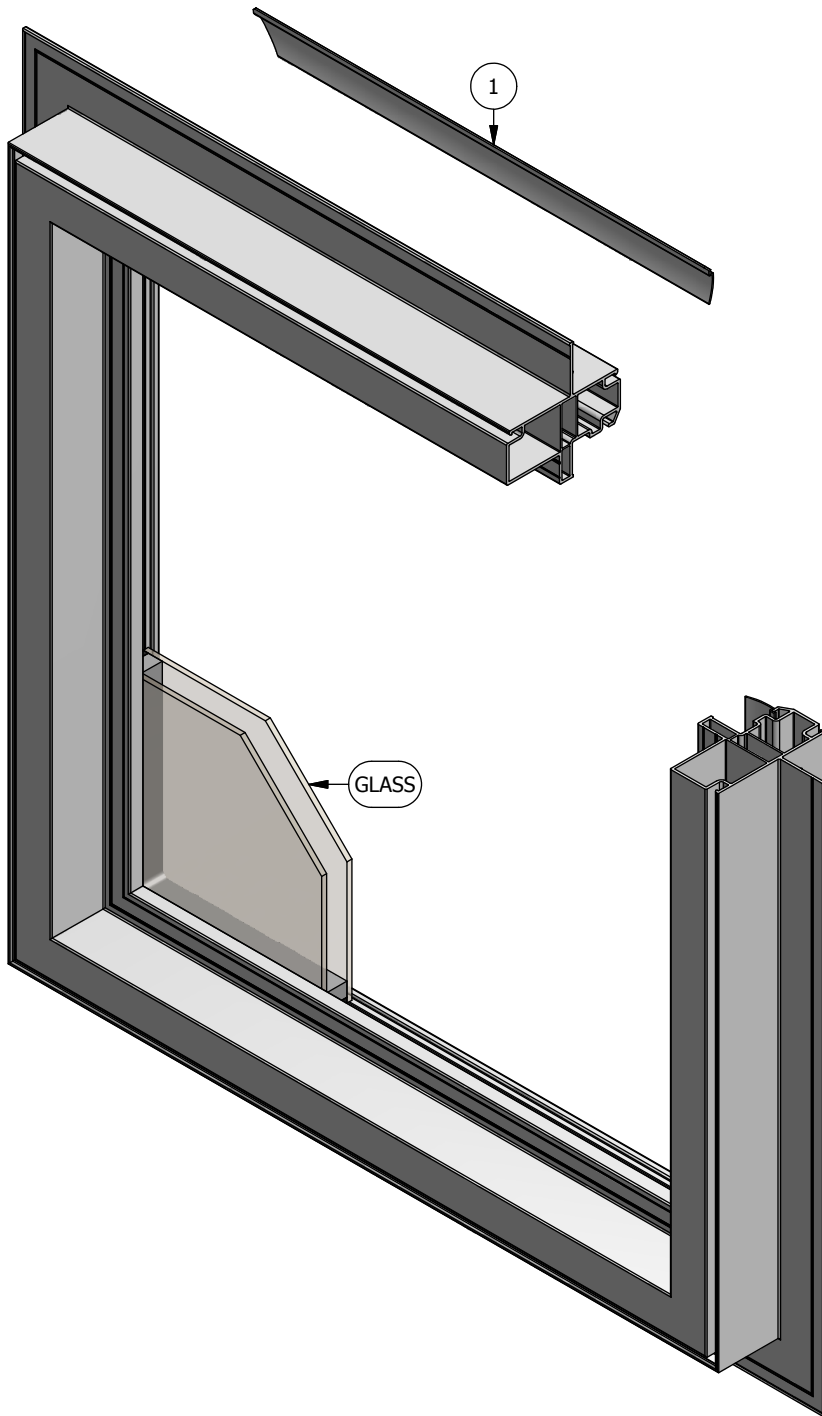

WINDSOR
WINDOWS & DOORS
A Woodgrain Millwork Company

Next Dimension Pro Series

Direct Set / Radius

Parts Identification

WINDSOR
WINDOWS & DOORS
A Woodgrain Millwork Company

Next Dimension Pro Series

Direct Set / Radius

Parts Identification

Image	Item #	Description	Color / Finish	Spec	Part #
	1	Glazing Bead	White Clay Bronze Black Tan Ivory Cinnamon Green White	13'	900043 901043 900043-BZ 900043-BK 900043-T 900043-I 900043-C 900043-G 900043-W
		Radius Glazing Bead	White Clay Bronze Black Tan Ivory Cinnamon Green White	13'	900650 901645 900650-BZ 900650-BK 900650-T 900650-I 900650-C 900650-G 900650-W
No Image		Glazing Tape 1/16" x 1/2"	White	216' Roll	394100