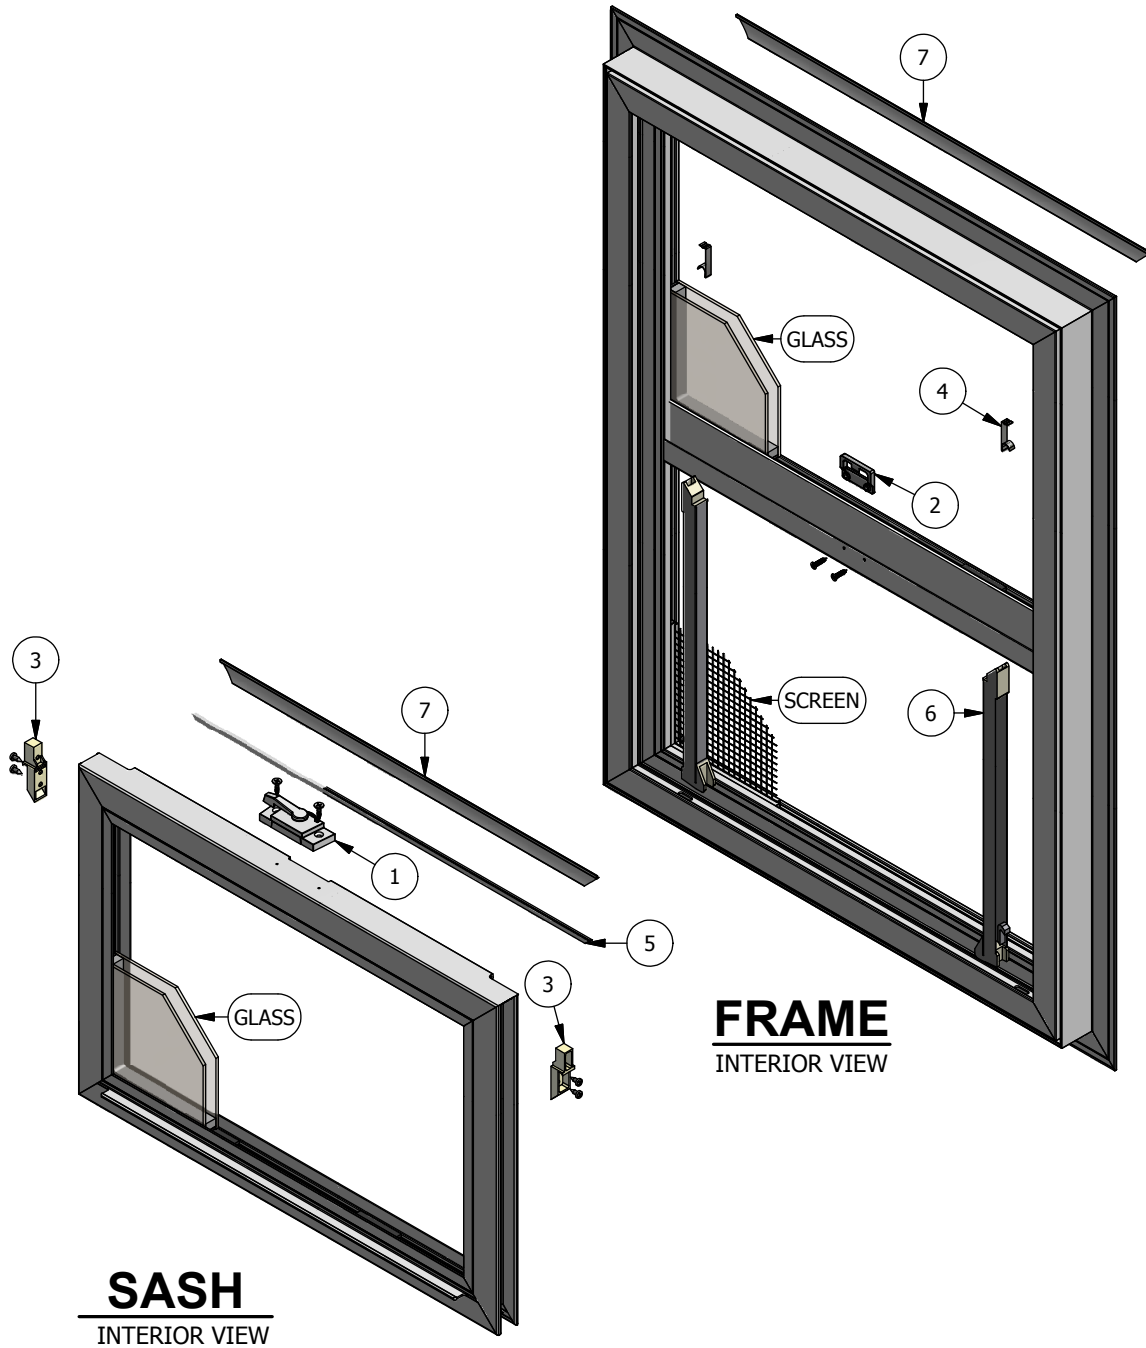

Next Dimension Pro Series

Single Hung (Operating)

Parts Identification

Next Dimension Pro Series

Single Hung (Operating)

Parts Identification

Image	Item #	Description	Color / Finish	Spec	Part #
	1	Lock	White Clay		558166 558168
		Lock Screws #8 x 1" Screw (Qty2)	White Clay		508036 508037
	2	Keeper	White Clay		558167 558169
		Keeper Screws #6 x 1" Screw (Qty2)	White Clay		508036 508037
	3	Sash Cam			421206
		Sash Cam Screws #6 x 3/4" Screw (Qty2)			508183
	4	Spring Take Out Clip			421200
	5	Weatherstrip	White Clay Black	LF	478067 478073 531102
 Not Shown on Assembly Dwg		Meeting Rail Block	White Clay Black		308507 308508 308509
		Meeting Rail Block Screws #6 x 5/8" Screw (Qty2)	White Clay Black		508085 538080 508086
		Meeting Rail Block Screws #6 x 5/8" Screw (Qty2)	Stainless		538196

Next Dimension Pro Series

Single Hung (Operating)

Parts Identification

Image	Item #	Description	Color / Finish	Spec	Part #
	6	Balance	Balance ID		
			1220	421050	
			1230	421115	
			1240	421150	
			1290	421230	
			1410	431050	
			1420	431051	
			1430	431052	
			1440	431053	
			1520	421055	
			1530	421120	
			1540	421155	
			1590	421190	
			1710	431054	
			1720	431055	
			1730	431056	
			1740	431057	
			1820	421060	
			1830	421125	
			1840	421160	
			1890	421210	
			2010	431058	
			2020	431059	
			2030	431060	
			2040	431061	
			2120	421065	
			2130	421095	
			2140	421165	
			2310	431062	
			2320	431063	
			2330	431064	
			2340	431065	
			2430	421130	
			2440	421170	
			2490	421171	
			2720	421075	
			2730	421100	
			2740	421175	
			2790	421240	
			27205	431086	
27305	431087				
27405	431088				
<i>Continued to Next Page</i>					

Next Dimension Pro Series

Single Hung (Operating)

Parts Identification

Image	Item #	Description	Color / Finish	Spec	Part #
 <p>Not Shown on Assembly Dwg</p>		<p>Window Opening Control Device (Includes screws & Instructions) Field Applied Only</p>	<p>White Clay Black</p>		<p>941008 941009 941003</p>