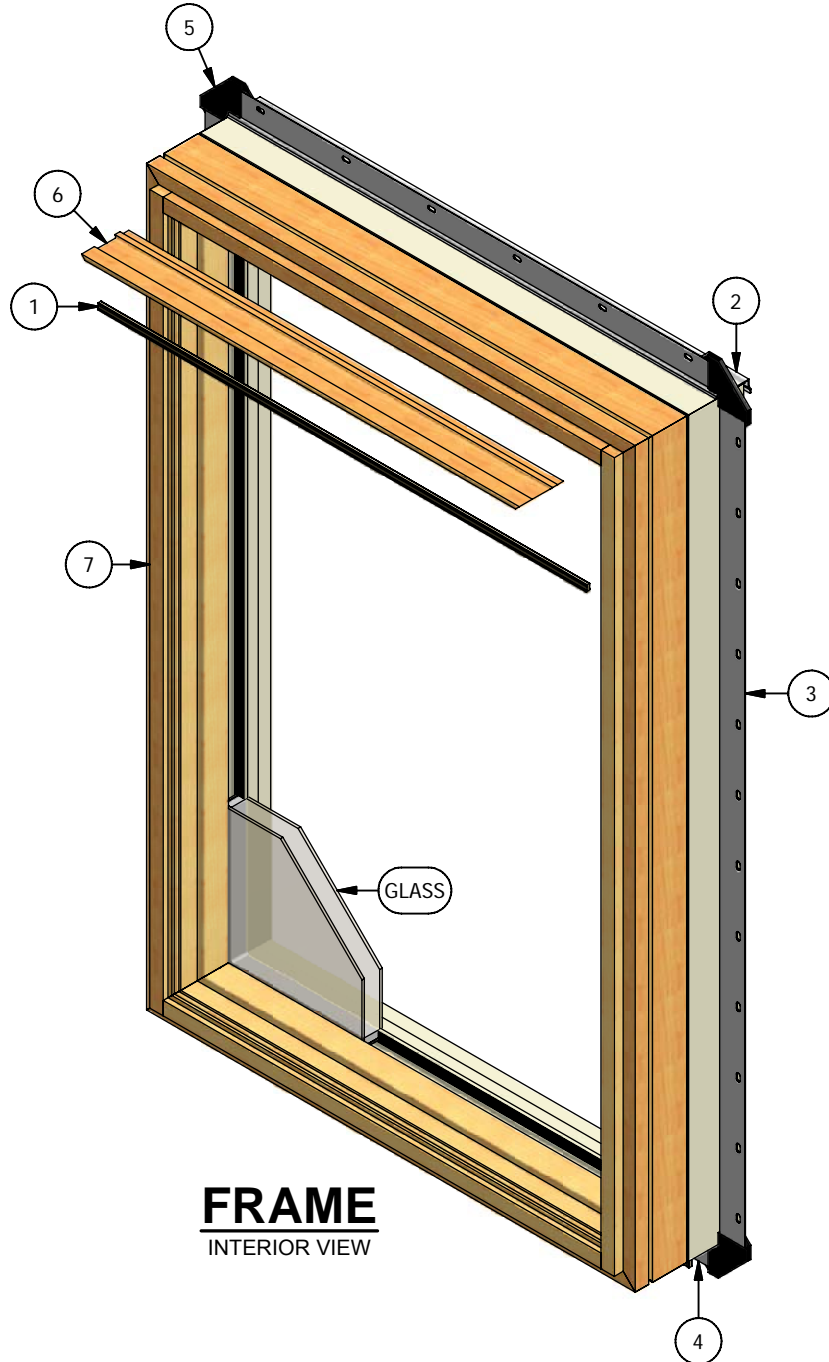

Pinnacle Series

Clad Direct Set

Parts Identification

Pinnacle Series

Clad Direct Set

Parts Identification

Image	Item #	Description	Color / Finish / Size	Spec	Part #
	1	Frame Weatherstrip			2370074
	2	Drip Cap	14' Lineal Length		471005
	3	Side Nail Fin	14' Lineal Length		460015
	4	Sill Nail Fin	14' Lineal Length		460020
	5	Nail Fin Gasket	4 per Sheet		490013
	6	Traditional Inside Stop (All Four Sides) (Pre-July, 2016 Contemporary Stop)	11' Pine Lineal 8' Alder Lineal 8' Fir Lineal		2922301 2922301-A 2922301-F
		Glass Stop Tape	Black - 100 ft Roll		390531
		Contemporary Inside Stop (All Four Sides)	10' Pine Lineal 8' Alder Lineal 16' Alder Lineal 8'-12' Fir Lineal		2700032 2700032-A 2700033-A 2700032-F
Not Shown on Assembly Dwg		Glass Stop Tape 1/16" x 1/2" Single Sided	Black - 100 ft Roll		390531
		Ogee Inside Stop (Used until June '16)	11' Pine Lineal 10' Alder Lineal 6' Fir Lineal		290080 290080-A 290080-F
		Glass Stop Tape 1/16" x 1/2" Single Sided	Black - 100 ft Roll		390531

WINDSOR
WINDOWS & DOORS
A Woodgrain Millwork Company

Pinnacle Series

Clad Direct Set

Parts Identification

Image	Item #	Description	Color / Finish / Size	Spec	Part #
	7	Jamb Extension 7/16" (4-9/16" OA Width)	10' Pine Lineal 8' Alder Lineal 6' Fir Lineal		291018 291018-A 291018-F
		Jamb Extension 7/16" Full Width (4-9/16" OA Width)	10' Pine Lineal 8' Alder Lineal 6' Fir Lineal		291065 291065-A 291065-F
		Jamb Extension 1-1/8" (5-1/4" OA Width)	10' Pine Lineal		291020
		Jamb Extension 2" (6-1/8" OA Width)	11' Pine Lineal 8' Alder Lineal 8' Fir Lineal		140103 140103-A 140103-F
		Jamb Extension 2-7/16" (6-9/16" OA Width)	16' Pine Lineal 8' Alder Lineal 6' Fir Lineal		291022 291022-A 291022-F
		Jamb Extension 3-1/8" (7-1/4" OA Width)	10' Pine Lineal 8' Alder Lineal 6' Fir Lineal		291024 291024-A 291024-F