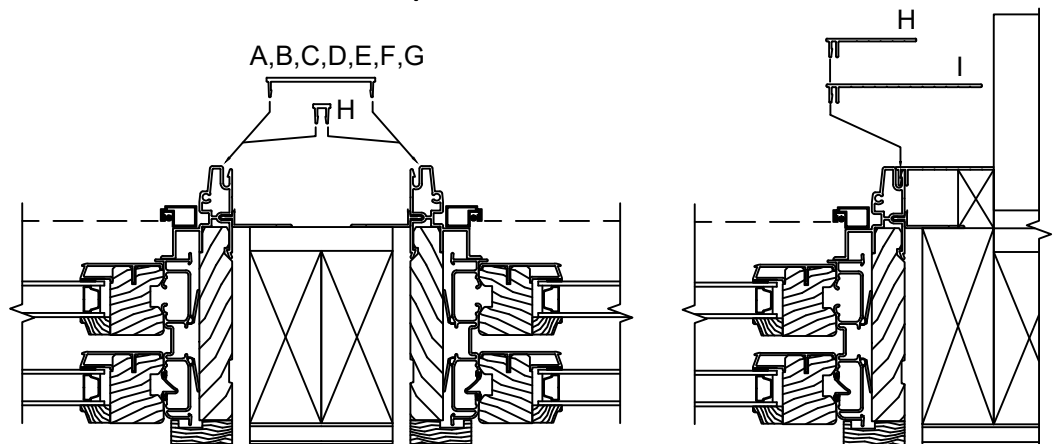

Pinnacle Series

ACCESSORIES

ALUMINUM EXPANDERS AND MULLIONS

THESE ALUMINUM ACCESSORIES CAN BE APPLIED TO WINDSOR CLAD CASEMENT, AWNING, DOUBLE HUNG, GLIDE-BY, SLIDING PATIO DOOR AND DIRECT SET WINDOWS.