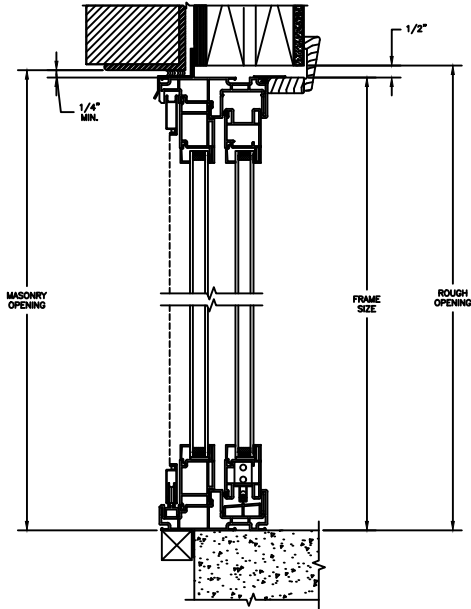

HEAD JAMB & SILL
2 X 4 FRAME WITH STUCCO

JAMBS
2 X 4 FRAME WITH STUCCO

Next Dimension Classic Series

SLIDING PATIO DOOR

SECTION DETAILS : CONSTRUCTION

SCALE: 1 1/2" = 1'-0"

HEAD JAMB & SILL
2 X 6 FRAME WITH BRICK VENEER

JAMBS
2 X 6 FRAME WITH BRICK VENEER

HEAD JAMB & SILL
8" CONCRETE BLOCK WALL
WITH BRICK VENEER

JAMBS
8" CONCRETE BLOCK WALL
WITH BRICK VENEER