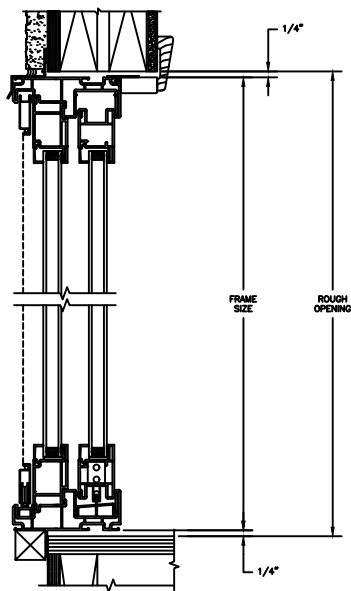

SLIDING PATIO DOOR

SECTION DETAILS : DIVIDED LITE OPTIONS

SCALE: 3" = 1'-0"

INSULATING GLASS

3/4" PROFILED INNERGRILLE

5/8" PUTTY WDL WITH INNERBAR

5/8" PUTTY WDL (EXTERIOR ONLY) WITH 5/8" FLAT INNERGRILLE

7/8" PUTTY WDL WITH INNERBAR

7/8" PUTTY WDL (EXTERIOR ONLY) WITH 13/16" FLAT INNERGRILLE

Next Dimension Classic Series

SLIDING PATIO DOOR

SECTION DETAILS : CONSTRUCTION

SCALE: 1 1/2" = 1'-0"

HEAD JAMB & SILL
2 X 6 FRAME WITH SIDING

JAMBS
2 X 6 FRAME WITH SIDING

HEAD JAMB & SILL
2 X 4 FRAME WITH STUCCO

JAMBS
2 X 4 FRAME WITH STUCCO

Next Dimension Classic Series

SLIDING PATIO DOOR

SECTION DETAILS : CONSTRUCTION

SCALE: 1 1/2" = 1'-0"

HEAD JAMB & SILL
2 X 6 FRAME WITH BRICK VENEER

JAMBS
2 X 6 FRAME WITH BRICK VENEER

HEAD JAMB & SILL
8" CONCRETE BLOCK WALL
WITH BRICK VENEER

JAMBS
8" CONCRETE BLOCK WALL
WITH BRICK VENEER