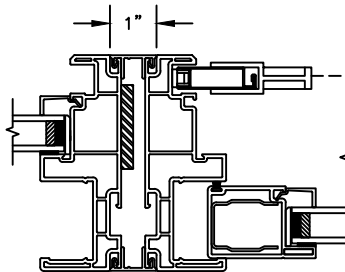

VERTICAL MULLION
SIDELIGHT/OPERATOR