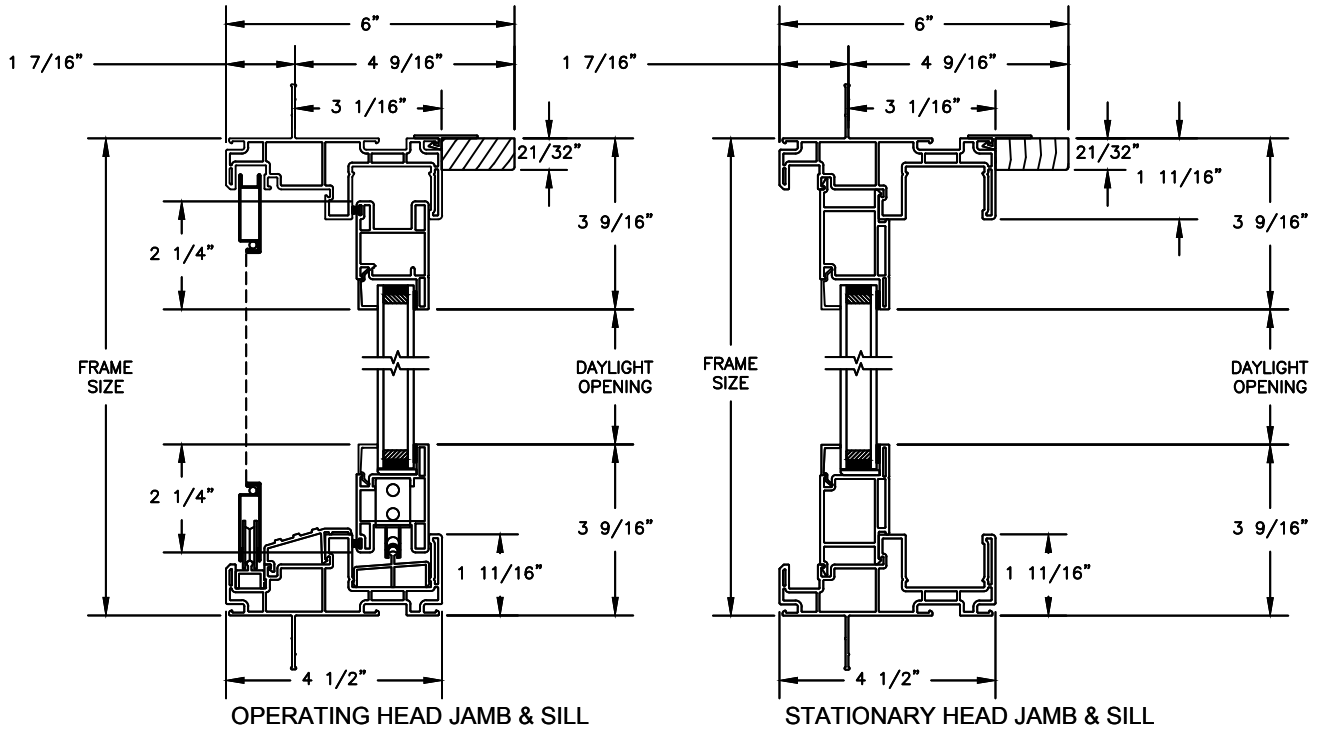

Next Dimension Classic Series

SLIDING PATIO DOOR

SECTION DETAILS

SCALE: 3" = 1'-0"

Next Dimension Classic Series

SLIDING PATIO DOOR

SECTION DETAILS: BLINDS BETWEEN GLASS

SCALE: 3" = 1'-0"

Next Dimension Classic Series

SLIDING PATIO DOOR

SECTION DETAILS: SIDELITE / TRANSOM

SCALE: 3" = 1'-0"

HEAD & SILL

JAMBS

Next Dimension Classic Series

SLIDING PATIO DOOR

SECTION DETAILS: BRICKMOULD ACCESSORY

SCALE: 3" = 1'-0"

HEAD JAMB WITH
BRICKMOULD ACCESSORY

Next Dimension Classic Series

SLIDING PATIO DOOR

SECTION DETAILS: MULLIONS

SCALE: 3" = 1'-0"

HORIZONTAL MULLION
TRANSOM/OPERATOR

JAMBS
2 X 6 FRAME WITH BRICK VENEER

HEAD JAMB & SILL
8" CONCRETE BLOCK WALL
WITH BRICK VENEER

JAMBS
8" CONCRETE BLOCK WALL
WITH BRICK VENEER