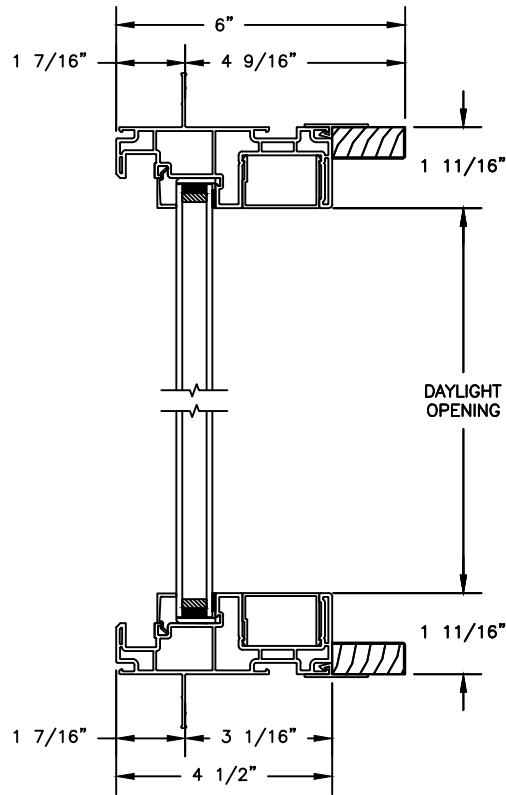

Next Dimension Classic Series

SLIDING PATIO DOOR

SECTION DETAILS

SCALE: 3" = 1'-0"

Next Dimension Classic Series

SLIDING PATIO DOOR

SECTION DETAILS: BLINDS BETWEEN GLASS

SCALE: 3" = 1'-0"

Next Dimension Classic Series

SLIDING PATIO DOOR

SECTION DETAILS: SIDELITE / TRANSOM

SCALE: 3" = 1'-0"

HEAD & SILL

JAMBS

Next Dimension Classic Series

SLIDING PATIO DOOR

SECTION DETAILS: BRICKMOULD ACCESSORY

SCALE: 3" = 1'-0"

HEAD JAMB WITH
BRICKMOULD ACCESSORY

Next Dimension Classic Series

SLIDING PATIO DOOR

SECTION DETAILS: MULLIONS

SCALE: 3" = 1'-0"

HORIZONTAL MULLION
TRANSOM/OPERATOR

JAMBS
2 X 6 FRAME WITH BRICK VENEER

HEAD JAMB & SILL
8" CONCRETE BLOCK WALL
WITH BRICK VENEER

JAMBS
8" CONCRETE BLOCK WALL
WITH BRICK VENEER