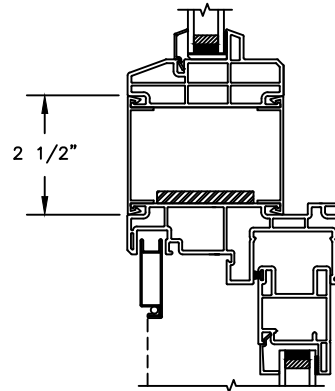

HORIZONTAL 2" MULLION
RADIUS/OPERATOR