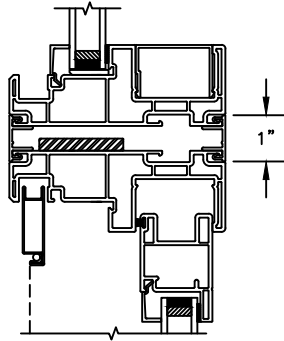

SECTION DETAILS: BRICKMOULD ACCESSORY

SCALE: 3" = 1'-0"

HEAD JAMB WITH
BRICKMOULD ACCESSORY

Next Dimension Classic Series

SLIDING PATIO DOOR

SECTION DETAILS: MULLIONS

SCALE: 3" = 1'-0"

HORIZONTAL MULLION
TRANSOM/OPERATOR