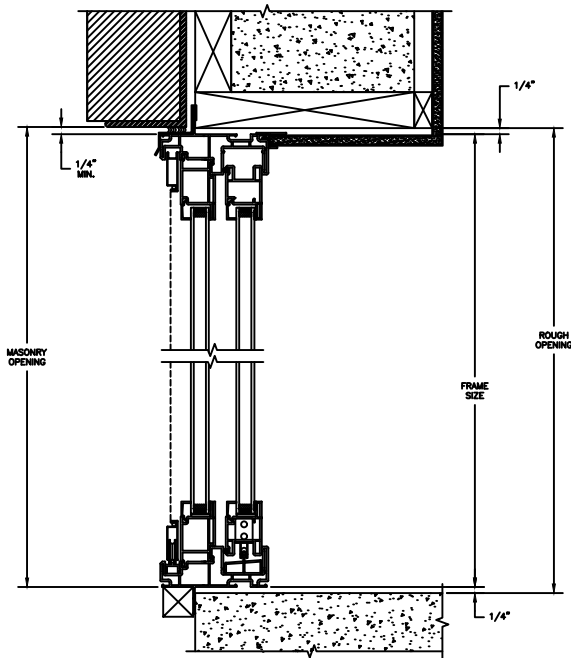

HEAD JAMB & SILL
2 X 4 FRAME WITH STUCCO

JAMBS
2 X 4 FRAME WITH STUCCO

Next Dimension Classic Series

SLIDING PATIO DOOR

SECTION DETAILS : CONSTRUCTION

SCALE: 1 1/2" = 1'-0"

HEAD JAMB & SILL
2 X 6 FRAME WITH BRICK VENEER

JAMBS
2 X 6 FRAME WITH BRICK VENEER

HEAD JAMB & SILL
8" CONCRETE BLOCK WALL
WITH BRICK VENEER

JAMBS
8" CONCRETE BLOCK WALL
WITH BRICK VENEER