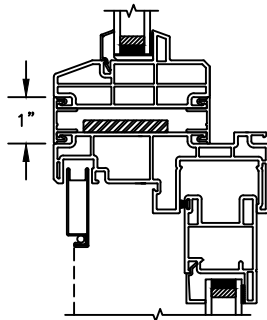

HORIZONTAL MULLION
RADIUS/OPERATOR