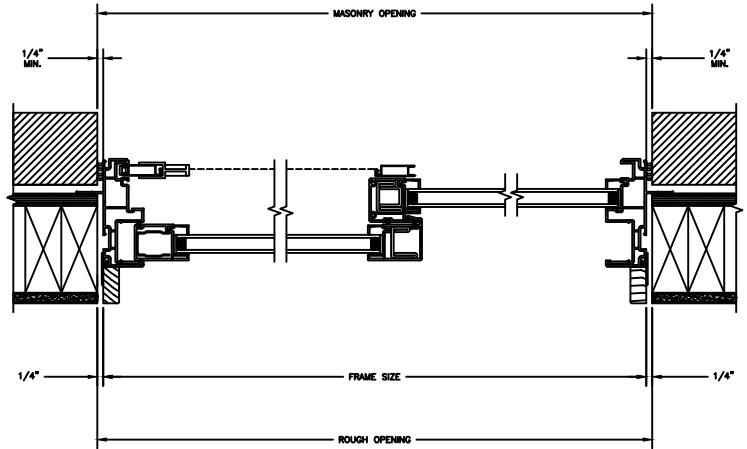

HEAD JAMB & SILL
2 X 4 FRAME WITH STUCCO

JAMBS
2 X 4 FRAME WITH STUCCO

Next Dimension Classic Series

SLIDING PATIO DOOR

SECTION DETAILS : CONSTRUCTION

SCALE: 1 1/2" = 1'-0"

HEAD JAMB & SILL
2 X 6 FRAME WITH BRICK VENEER

JAMBS
2 X 6 FRAME WITH BRICK VENEER

HEAD JAMB & SILL
8" CONCRETE BLOCK WALL
WITH BRICK VENEER

JAMBS
8" CONCRETE BLOCK WALL
WITH BRICK VENEER