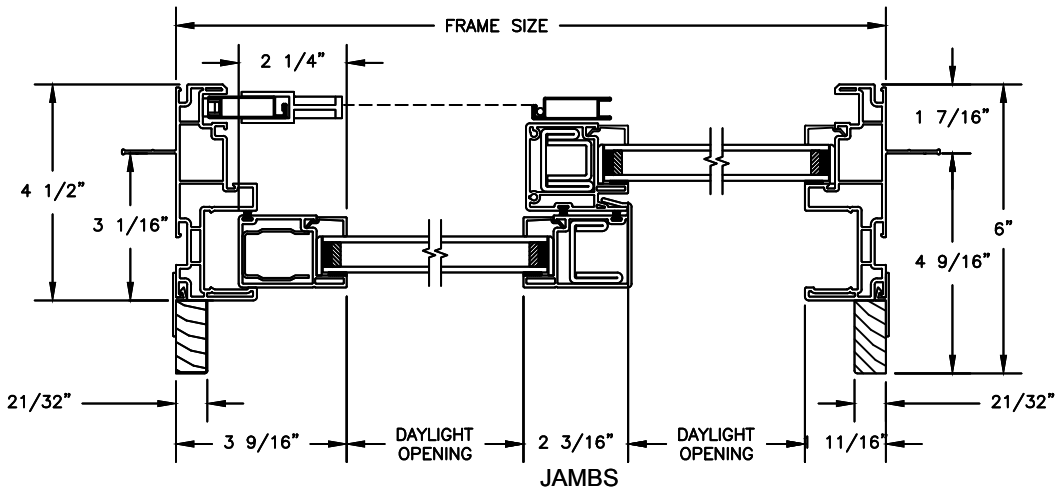

Next Dimension Classic Series

SLIDING PATIO DOOR

SECTION DETAILS

SCALE: 3" = 1'-0"

Next Dimension Classic Series

SLIDING PATIO DOOR

SECTION DETAILS: BLINDS BETWEEN GLASS

SCALE: 3" = 1'-0"

Next Dimension Classic Series

SLIDING PATIO DOOR

SECTION DETAILS: SIDELITE / TRANSOM

SCALE: 3" = 1'-0"

HEAD & SILL

JAMBS

Next Dimension Classic Series

SLIDING PATIO DOOR

SECTION DETAILS: BRICKMOULD ACCESSORY

SCALE: 3" = 1'-0"

HEAD JAMB WITH
BRICKMOULD ACCESSORY

Next Dimension Classic Series

SLIDING PATIO DOOR

SECTION DETAILS: MULLIONS

SCALE: 3" = 1'-0"

HORIZONTAL MULLION
TRANSOM/OPERATOR

JAMBS
2 X 6 FRAME WITH BRICK VENEER

HEAD JAMB & SILL
8" CONCRETE BLOCK WALL
WITH BRICK VENEER

JAMBS
8" CONCRETE BLOCK WALL
WITH BRICK VENEER