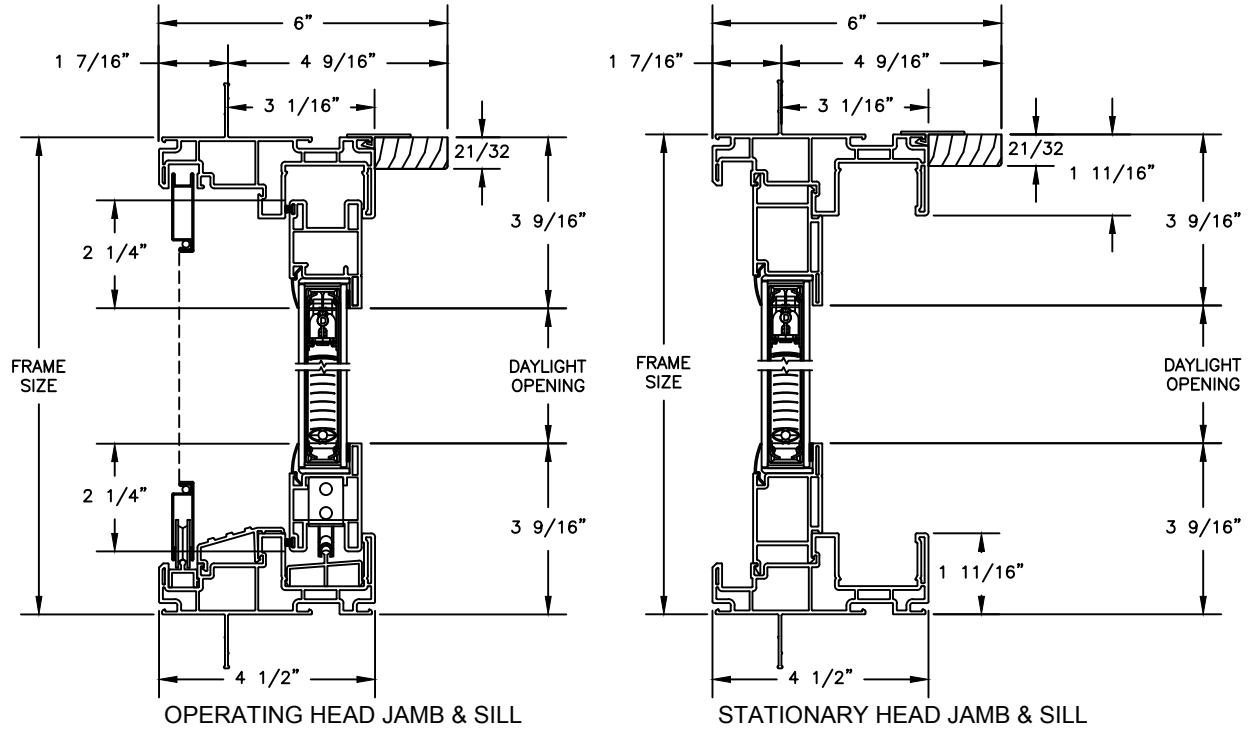

Next Dimension Classic Series

SLIDING PATIO DOOR

SECTION DETAILS

SCALE: 3" = 1'-0"

Next Dimension Classic Series

SLIDING PATIO DOOR

SECTION DETAILS: BLINDS BETWEEN GLASS

SCALE: 3" = 1'-0"

Next Dimension Classic Series

SLIDING PATIO DOOR

SECTION DETAILS: SIDELITE / TRANSOM

SCALE: 3" = 1'-0"

HEAD & SILL

JAMBS

Next Dimension Classic Series

SLIDING PATIO DOOR

SECTION DETAILS: BRICKMOULD ACCESSORY

SCALE: 3" = 1'-0"

HEAD JAMB WITH
BRICKMOULD ACCESSORY

Next Dimension Classic Series

SLIDING PATIO DOOR

SECTION DETAILS: MULLIONS

SCALE: 3" = 1'-0"

HORIZONTAL MULLION
TRANSOM/OPERATOR

JAMBS
2 X 6 FRAME WITH BRICK VENEER

HEAD JAMB & SILL
8" CONCRETE BLOCK WALL
WITH BRICK VENEER

JAMBS
8" CONCRETE BLOCK WALL
WITH BRICK VENEER