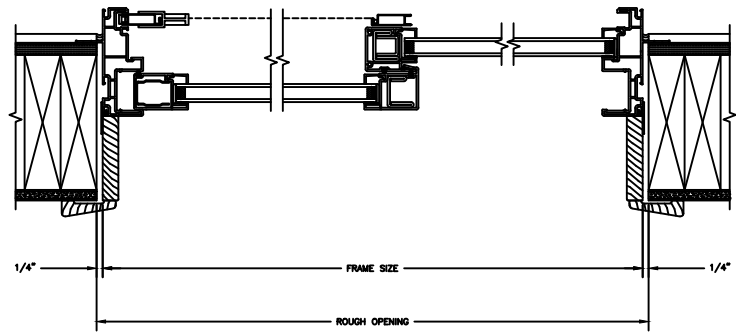

7/8" PUTTY WDL (EXTERIOR ONLY) WITH 13/16" FLAT INNERGRILLE

Next Dimension Classic Series

SLIDING PATIO DOOR

SECTION DETAILS : CONSTRUCTION

SCALE: 1 1/2" = 1'-0"

HEAD JAMB & SILL
2 X 6 FRAME WITH SIDING

JAMBS
2 X 6 FRAME WITH SIDING

JAMBS
2 X 6 FRAME WITH BRICK VENEER

HEAD JAMB & SILL
8" CONCRETE BLOCK WALL
WITH BRICK VENEER

JAMBS
8" CONCRETE BLOCK WALL
WITH BRICK VENEER