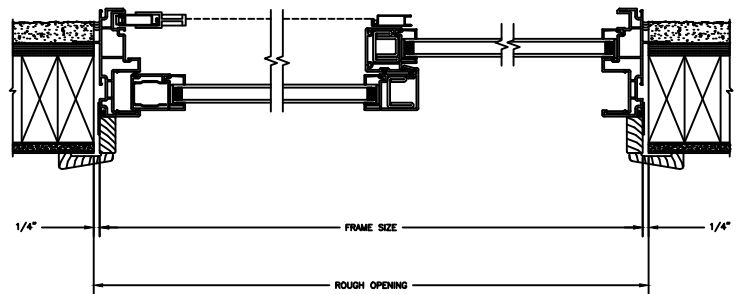

JAMBS
2 X 4 FRAME WITH STUCCO