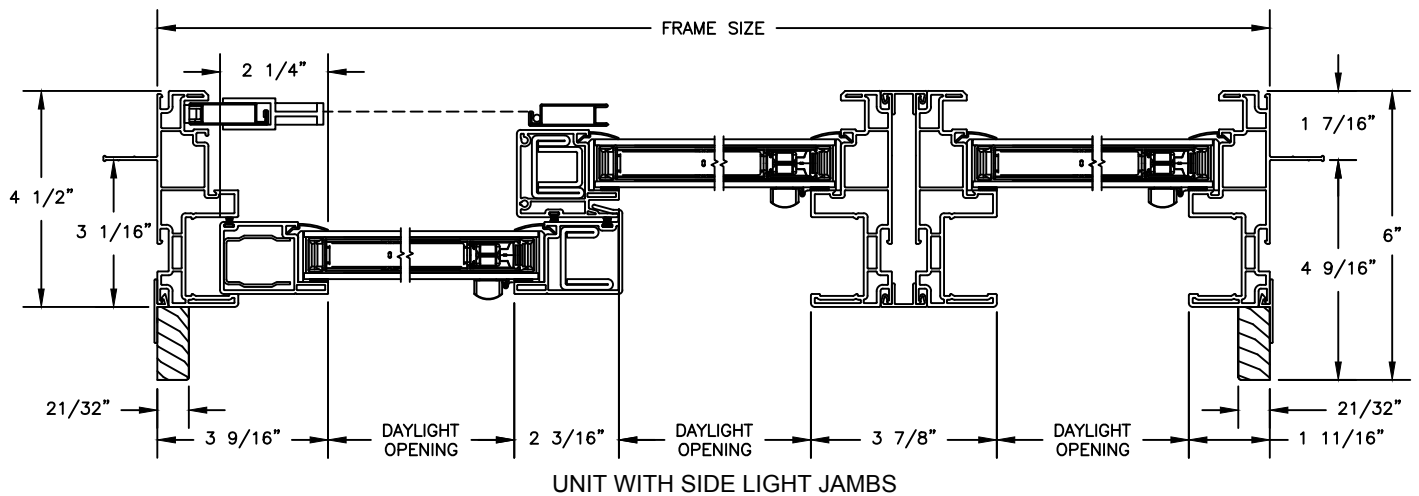

Next Dimension Classic Series

SLIDING PATIO DOOR

SECTION DETAILS

SCALE: 3" = 1'-0"

Next Dimension Classic Series

SLIDING PATIO DOOR

SECTION DETAILS: BLINDS BETWEEN GLASS

SCALE: 3" = 1'-0"

Next Dimension Classic Series

SLIDING PATIO DOOR

SECTION DETAILS: SIDELITE / TRANSOM

SCALE: 3" = 1'-0"

HEAD & SILL

JAMBS

Next Dimension Classic Series

SLIDING PATIO DOOR

SECTION DETAILS: BRICKMOULD ACCESSORY

SCALE: 3" = 1'-0"

HEAD JAMB WITH
BRICKMOULD ACCESSORY

Next Dimension Classic Series

SLIDING PATIO DOOR

SECTION DETAILS: MULLIONS

SCALE: 3" = 1'-0"

HORIZONTAL MULLION
TRANSOM/OPERATOR

JAMBS
2 X 6 FRAME WITH BRICK VENEER

HEAD JAMB & SILL
8" CONCRETE BLOCK WALL
WITH BRICK VENEER

JAMBS
8" CONCRETE BLOCK WALL
WITH BRICK VENEER