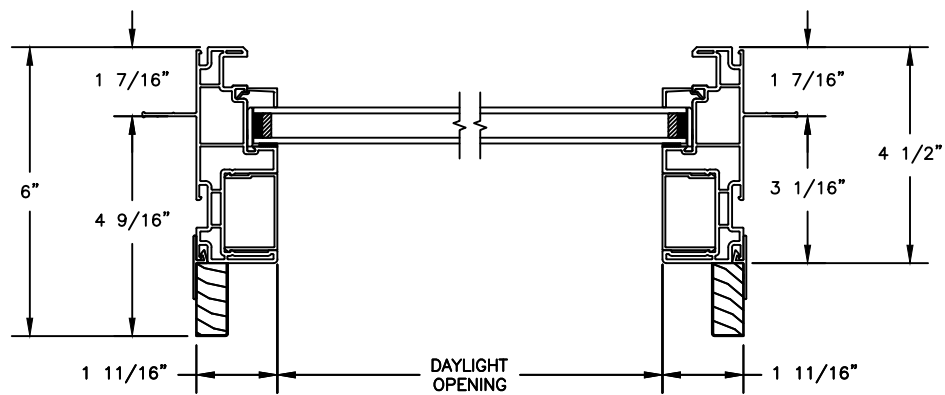

Next Dimension Classic Series

SLIDING PATIO DOOR

SECTION DETAILS: SIDELITE / TRANSOM

SCALE: 3" = 1'-0"

HEAD & SILL

JAMBS

Next Dimension Classic Series

SLIDING PATIO DOOR

SECTION DETAILS: BRICKMOULD ACCESSORY

SCALE: 3" = 1'-0"

HEAD JAMB WITH
BRICKMOULD ACCESSORY

Next Dimension Classic Series

SLIDING PATIO DOOR

SECTION DETAILS: MULLIONS

SCALE: 3" = 1'-0"

HORIZONTAL MULLION
TRANSOM/OPERATOR