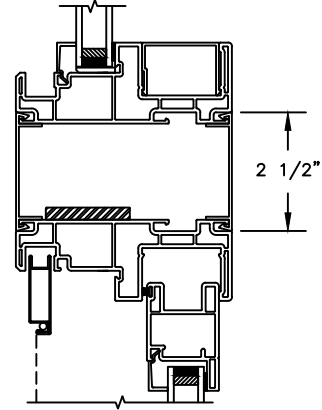

SECTION DETAILS: BRICKMOULD ACCESSORY

SCALE: 3" = 1'-0"

HEAD JAMB WITH
BRICKMOULD ACCESSORY

Next Dimension Classic Series

SLIDING PATIO DOOR

SECTION DETAILS: MULLIONS

SCALE: 3" = 1'-0"

HORIZONTAL MULLION
TRANSOM/OPERATOR

JAMBS
2 X 6 FRAME WITH BRICK VENEER

HEAD JAMB & SILL
8" CONCRETE BLOCK WALL
WITH BRICK VENEER

JAMBS
8" CONCRETE BLOCK WALL
WITH BRICK VENEER