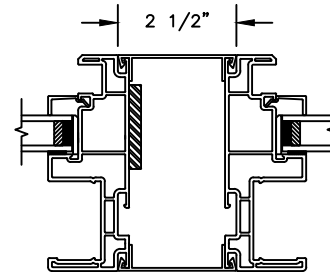

SECTION DETAILS: BRICKMOULD ACCESSORY

SCALE: 3" = 1'-0"

HEAD JAMB WITH
BRICKMOULD ACCESSORY

Next Dimension Classic Series

SLIDING PATIO DOOR

SECTION DETAILS: MULLIONS

SCALE: 3" = 1'-0"

HORIZONTAL MULLION
TRANSOM/OPERATOR

HORIZONTAL 2" MULLION
TRANSOM/OPERATOR

HORIZONTAL MULLION
RADIUS/OPERATOR

HORIZONTAL 2" MULLION
RADIUS/OPERATOR

VERTICAL MULLION
SIDELIGHT/OPERATOR

VERTICAL 2" MULLION
STATIONARY/SIDELIGHT

Next Dimension Classic Series

SLIDING PATIO DOOR

SECTION DETAILS : DIVIDED LITE OPTIONS

SCALE: 3" = 1'-0"

INSULATING GLASS

3/4" PROFILED INNERGRILLE

5/8" PUTTY WDL WITH INNERBAR

5/8" PUTTY WDL (EXTERIOR ONLY) WITH 5/8" FLAT INNERGRILLE

7/8" PUTTY WDL WITH INNERBAR

JAMBS
2 X 6 FRAME WITH BRICK VENEER

HEAD JAMB & SILL
8" CONCRETE BLOCK WALL
WITH BRICK VENEER

JAMBS
8" CONCRETE BLOCK WALL
WITH BRICK VENEER