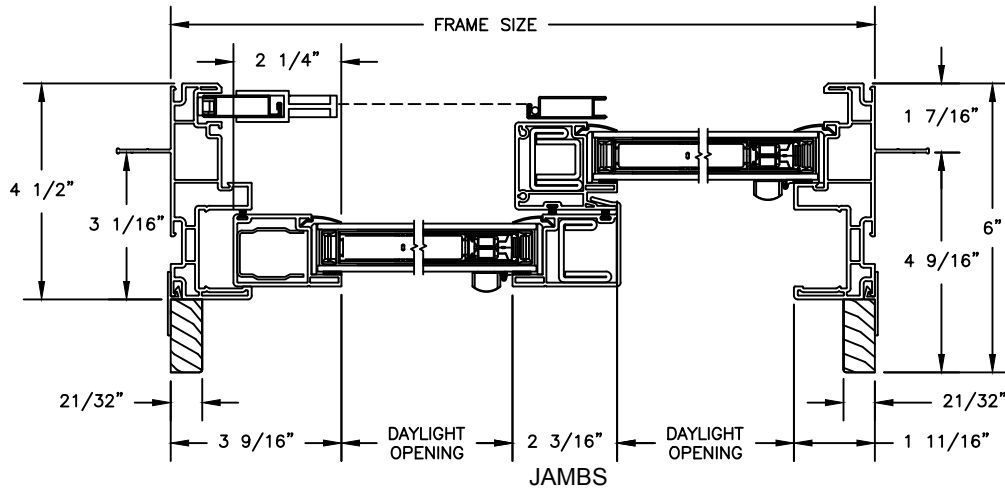

Next Dimension Classic Series

SLIDING PATIO DOOR

SECTION DETAILS

SCALE: 3" = 1'-0"

Next Dimension Classic Series

SLIDING PATIO DOOR

SECTION DETAILS: BLINDS BETWEEN GLASS

SCALE: 3" = 1'-0"

Next Dimension Classic Series

SLIDING PATIO DOOR

SECTION DETAILS: SIDELITE / TRANSOM

SCALE: 3" = 1'-0"

HEAD & SILL

JAMBS

Next Dimension Classic Series

SLIDING PATIO DOOR

SECTION DETAILS: BRICKMOULD ACCESSORY

SCALE: 3" = 1'-0"

HEAD JAMB WITH
BRICKMOULD ACCESSORY

Next Dimension Classic Series

SLIDING PATIO DOOR

SECTION DETAILS: MULLIONS

SCALE: 3" = 1'-0"

HORIZONTAL MULLION
TRANSOM/OPERATOR

JAMBS
2 X 6 FRAME WITH BRICK VENEER

HEAD JAMB & SILL
8" CONCRETE BLOCK WALL
WITH BRICK VENEER

JAMBS
8" CONCRETE BLOCK WALL
WITH BRICK VENEER