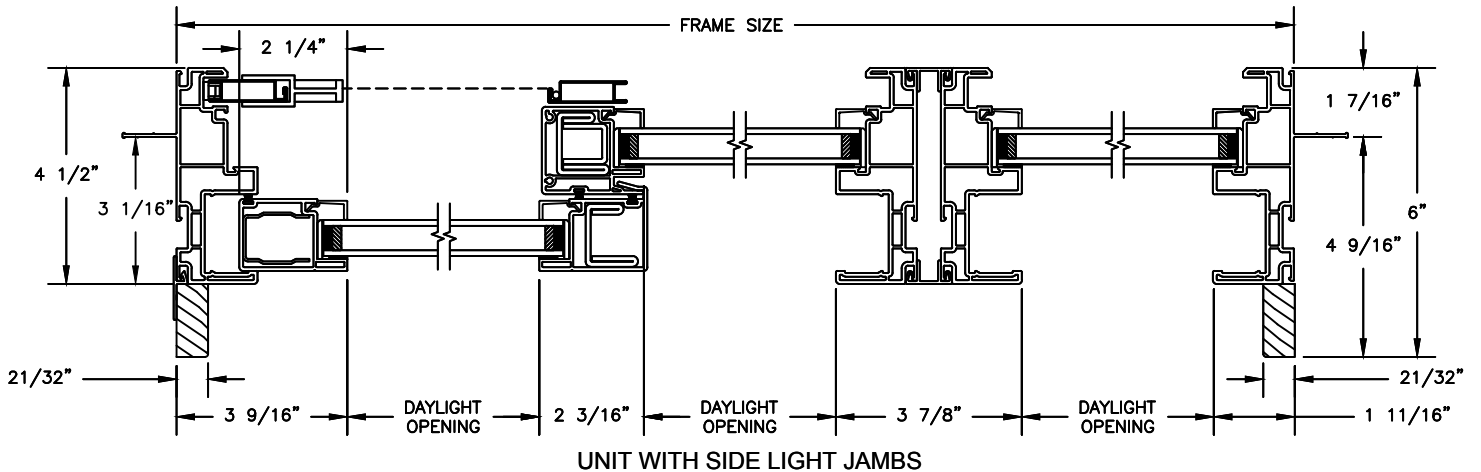

Next Dimension Classic Series

SLIDING PATIO DOOR

SECTION DETAILS

SCALE: 3" = 1'-0"

Next Dimension Classic Series

SLIDING PATIO DOOR

SECTION DETAILS: BLINDS BETWEEN GLASS

SCALE: 3" = 1'-0"

Next Dimension Classic Series

SLIDING PATIO DOOR

SECTION DETAILS: SIDELITE / TRANSOM

SCALE: 3" = 1'-0"

HEAD & SILL

JAMBS

Next Dimension Classic Series

SLIDING PATIO DOOR

SECTION DETAILS: BRICKMOULD ACCESSORY

SCALE: 3" = 1'-0"

HEAD JAMB WITH
BRICKMOULD ACCESSORY

Next Dimension Classic Series

SLIDING PATIO DOOR

SECTION DETAILS: MULLIONS

SCALE: 3" = 1'-0"

HORIZONTAL MULLION
TRANSOM/OPERATOR

JAMBS
2 X 6 FRAME WITH BRICK VENEER

HEAD JAMB & SILL
8" CONCRETE BLOCK WALL
WITH BRICK VENEER

JAMBS
8" CONCRETE BLOCK WALL
WITH BRICK VENEER