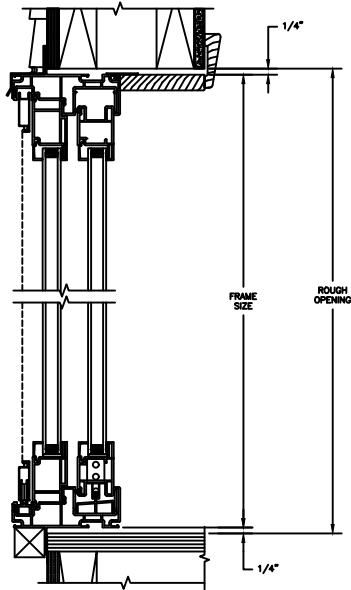

SLIDING PATIO DOOR

SECTION DETAILS : DIVIDED LITE OPTIONS

SCALE: 3" = 1'-0"

INSULATING GLASS

3/4" PROFILED INNERGRILLE

5/8" PUTTY WDL WITH INNERBAR

5/8" PUTTY WDL (EXTERIOR ONLY) WITH 5/8" FLAT INNERGRILLE

7/8" PUTTY WDL WITH INNERBAR

7/8" PUTTY WDL (EXTERIOR ONLY) WITH 13/16" FLAT INNERGRILLE

Next Dimension Classic Series

SLIDING PATIO DOOR

SECTION DETAILS : CONSTRUCTION

SCALE: 1 1/2" = 1'-0"

HEAD JAMB & SILL
2 X 6 FRAME WITH SIDING

JAMBS
2 X 6 FRAME WITH SIDING

HEAD JAMB & SILL
2 X 4 FRAME WITH STUCCO

JAMBS
2 X 4 FRAME WITH STUCCO

Next Dimension Classic Series

SLIDING PATIO DOOR

SECTION DETAILS : CONSTRUCTION

SCALE: 1 1/2" = 1'-0"

HEAD JAMB & SILL
2 X 6 FRAME WITH BRICK VENEER

JAMBS
2 X 6 FRAME WITH BRICK VENEER

HEAD JAMB & SILL
8" CONCRETE BLOCK WALL
WITH BRICK VENEER

JAMBS
8" CONCRETE BLOCK WALL
WITH BRICK VENEER