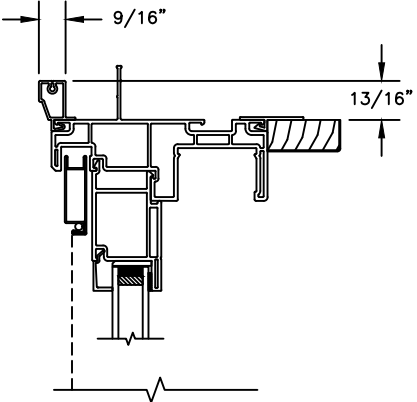

Next Dimension Classic Series

SLIDING PATIO DOOR

SECTION DETAILS: SIDELITE / TRANSOM

SCALE: 3" = 1'-0"

HEAD & SILL

JAMBS

Next Dimension Classic Series

SLIDING PATIO DOOR

SECTION DETAILS: BRICKMOULD ACCESSORY

SCALE: 3" = 1'-0"

HEAD JAMB WITH
BRICKMOULD ACCESSORY

Next Dimension Classic Series

SLIDING PATIO DOOR

SECTION DETAILS: MULLIONS

SCALE: 3" = 1'-0"

HORIZONTAL MULLION
TRANSOM/OPERATOR

JAMBS
2 X 6 FRAME WITH BRICK VENEER

HEAD JAMB & SILL
8" CONCRETE BLOCK WALL
WITH BRICK VENEER

JAMBS
8" CONCRETE BLOCK WALL
WITH BRICK VENEER