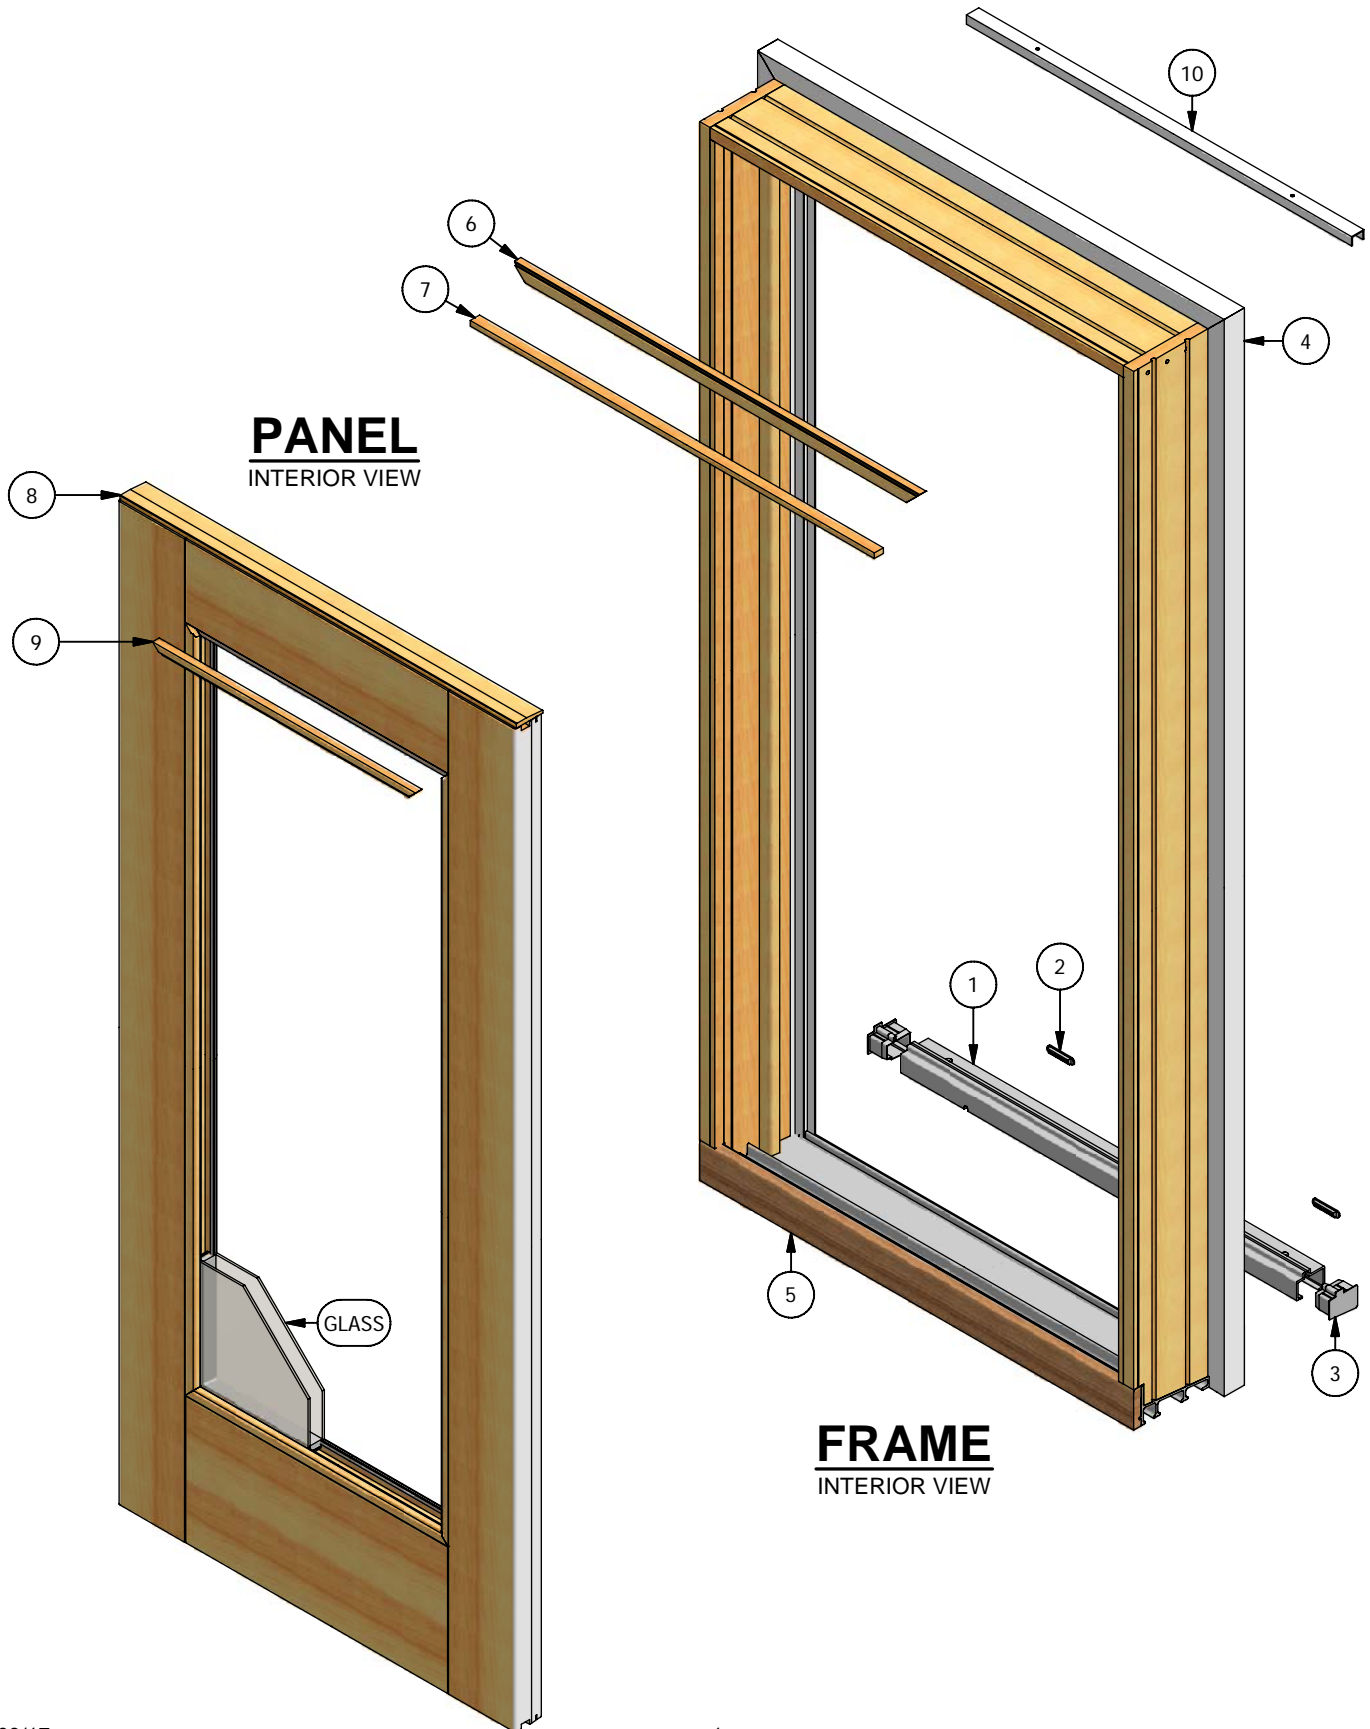

Pinnacle Series

Primed Sliding Patio Door (Stationary)

Parts Identification

Pinnacle Series

Primed Sliding Patio Door (Stationary)

Parts Identification

Image	Item #	Description	Color / Finish / Size	Spec	Part #
	1	Setting Block	Grey Grey Grey Brown Brown Brown	2-6 3-0 4-0 2-6 3-0 4-0	2384704 2384708 2384712 2384705 2384709 2384713
	2	Setting Block Weep Cover	Grey Brown		2384140 2384141
	3	Setting Block End Cap (LH Shown)	Grey Grey Brown Brown	LH RH LH RH	2384750 2384753 2384751 2384754
	4	Exterior Casing (Head & Sides) (See Accessory section for other options)	14' Lineal Length		2390003
	5	Oak Threshold		1-2 1-4 1-6 2-6 3-0 4-0	2386000 2386001 2386002 2386006 2386007 2386008
	6	Inactive Jamb Parting Stop (Head & Sides)	9' Pine Lineal		2385414
	7	Stationary Interior Stop (Head & Sides)	9' Pine Lineal		2385413

Pinnacle Series

Primed Sliding Patio Door (Stationary)

Parts Identification

Image	Item #	Description	Color / Finish / Size	Spec	Part #
	8	Inactive Head Filler Strip		1-2 1-4 1-6 2-6 3-0 4-0	2386120 2386121 2386122 2386126 2386127 2386128
	9	Ogee Glass Stop	9' Pine Lineal		2385900
		Glass Stop Tape 1/16" x 5/16" Single Sided	Black - 3800' Spool		390520
	9	Contemporary Glass Stop	9' Pine Lineal		
Not Shown on Assembly Dwg		Glass Stop Tape 1/16" x 5/16" Single Sided	Black - 3800' Spool		390520
	9	Glazing Tape 1/16" x 3/16" Double Faced	Black - 216' Roll		2381420
		Glazing Tape 1/16" x 3/16" Double Faced	Black - 216' Roll		2381420
	10	Screen Channel (Head & Sides)	Primed	13'-10"	6137
		Screen Channel Screw (#6 x 5/8")	White		508085
Not Shown on Assembly Dwg					