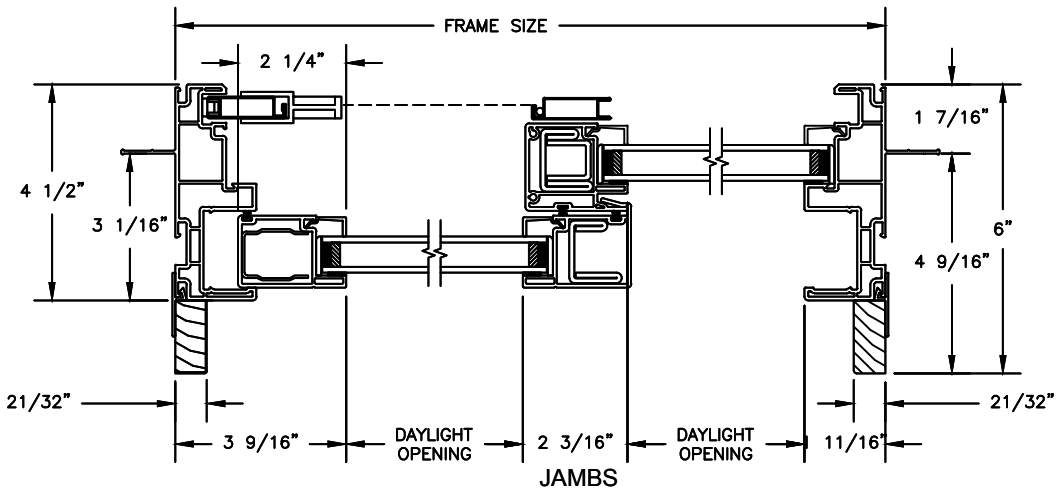

## SLIDING PATIO DOOR

SECTION DETAILS

SCALE: 3" = 1'-0"