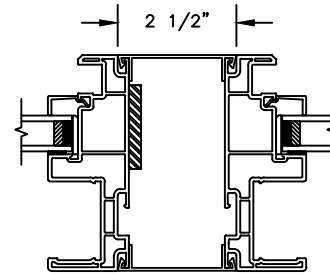

VERTICAL 2" MULLION
STATIONARY/SIDELIGHT