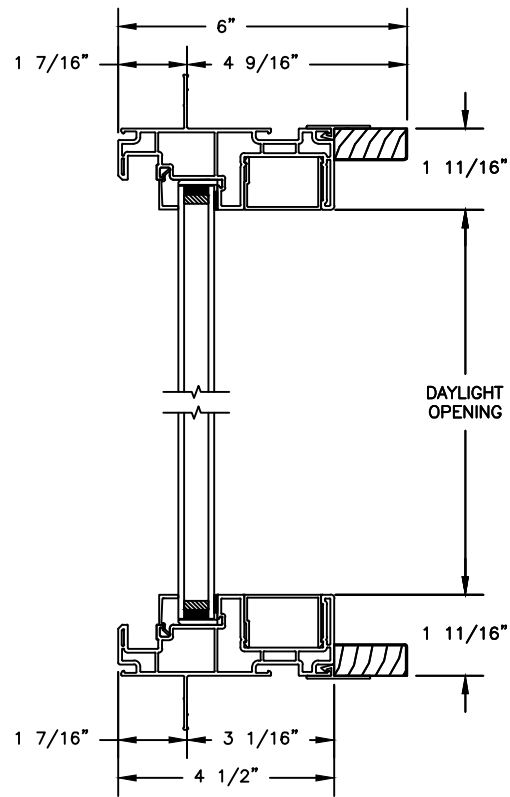

Next Dimension Pro Series

SLIDING PATIO DOOR

SECTION DETAILS: SIDELITE / TRANSOM

SCALE: 3" = 1'-0"

HEAD & SILL