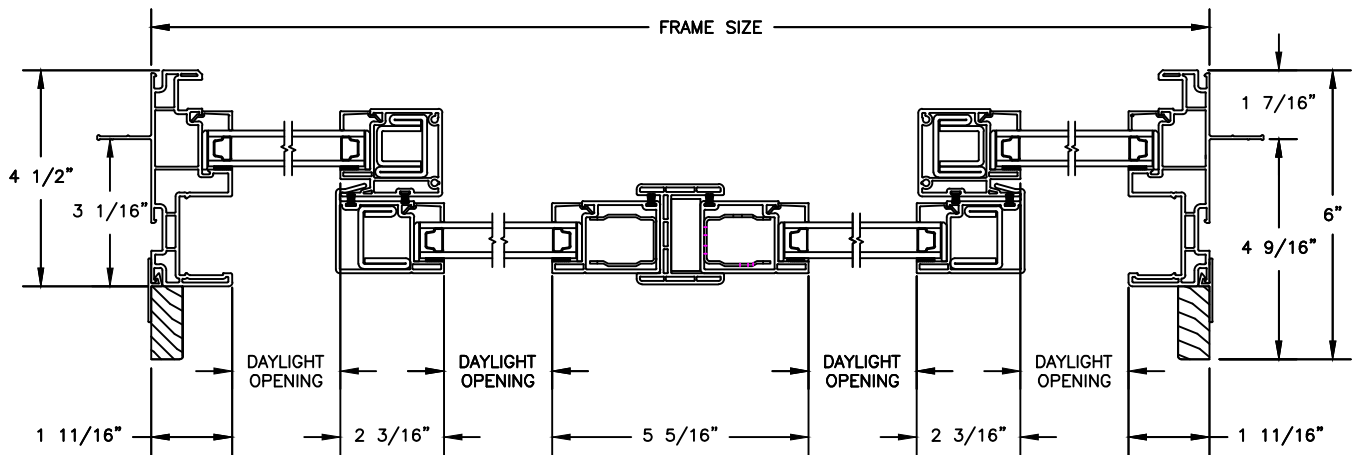

## SLIDING PATIO DOOR

SECTION DETAILS: SIDELITE / TRANSOM

SCALE: 3" = 1'-0"

OPERATING HEAD JAMB & SILL

STATIONARY HEAD JAMB & SILL

JAMBS