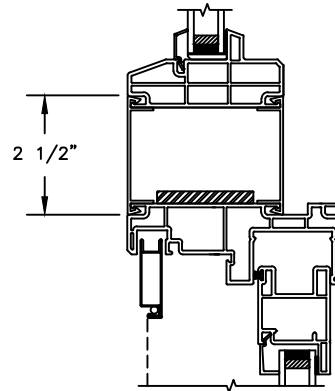

## SLIDING PATIO DOOR

SECTION DETAILS: MULLIONS

SCALE: 3" = 1'-0"

HORIZONTAL MULLION  
TRANSOM/OPERATOR

HORIZONTAL 2" MULLION  
TRANSOM/OPERATOR

HORIZONTAL MULLION  
RADIUS/OPERATOR

HORIZONTAL 2" MULLION  
RADIUS/OPERATOR