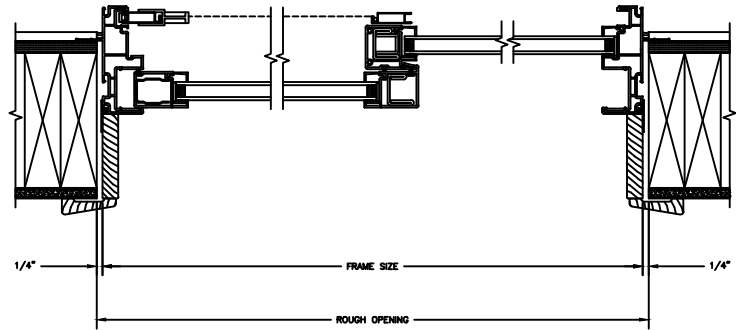

## SLIDING PATIO DOOR

SECTION DETAILS : CONSTRUCTION

SCALE: 1 1/2" = 1'-0"

HEAD JAMB & SILL  
2 X 6 FRAME WITH SIDING

JAMBS  
2 X 6 FRAME WITH SIDING

HEAD JAMB & SILL  
2 X 4 FRAME WITH STUCCO

JAMBS  
2 X 4 FRAME WITH STUCCO