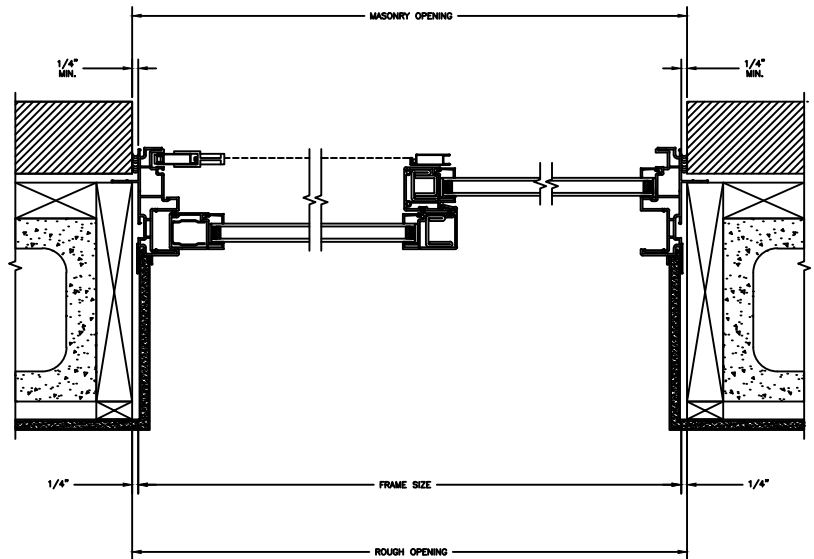

## SLIDING PATIO DOOR

SECTION DETAILS : CONSTRUCTION

SCALE: 1 1/2" = 1'-0"

HEAD JAMB & SILL  
2 X 6 FRAME WITH BRICK VENEER

JAMBS  
2 X 6 FRAME WITH BRICK VENEER

HEAD JAMB & SILL  
8" CONCRETE BLOCK WALL  
WITH BRICK VENEER

JAMBS  
8" CONCRETE BLOCK WALL  
WITH BRICK VENEER