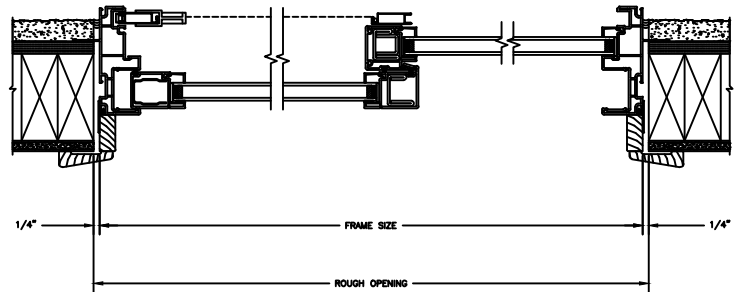

## SLIDING PATIO DOOR

SECTION DETAILS : CONSTRUCTION

SCALE: 1 1/2" = 1'-0"

HEAD JAMB & SILL  
2 X 6 FRAME WITH SIDING

JAMBS  
2 X 6 FRAME WITH SIDING

HEAD JAMB & SILL  
2 X 4 FRAME WITH STUCCO

JAMBS  
2 X 4 FRAME WITH STUCCO