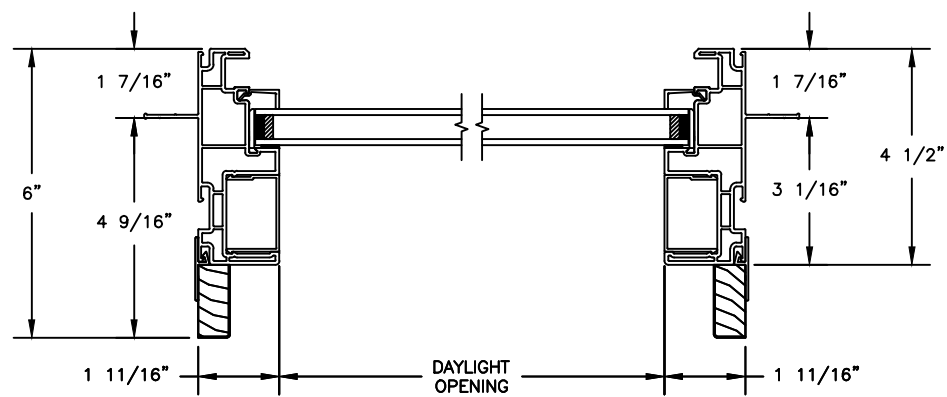

## SLIDING PATIO DOOR

SECTION DETAILS: SIDELITE / TRANSOM

SCALE: 3" = 1'-0"

HEAD & SILL

JAMBS