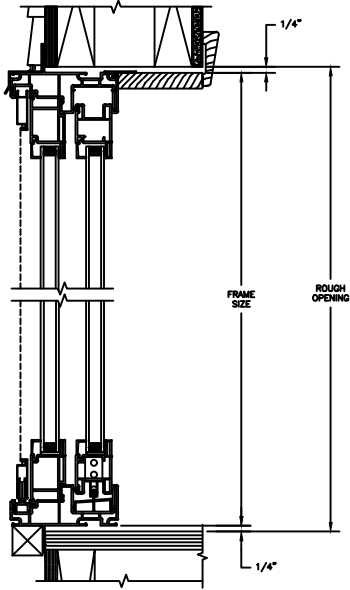

Next Dimension Pro Series

SLIDING PATIO DOOR

SECTION DETAILS : CONSTRUCTION

SCALE: 1 1/2" = 1'-0"

HEAD JAMB & SILL
2 X 6 FRAME WITH SIDING