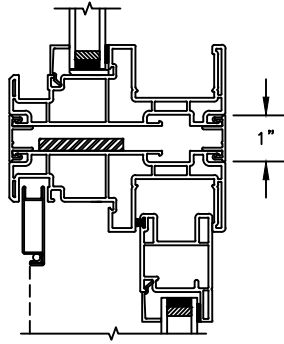

Next Dimension Pro Series

SLIDING PATIO DOOR

SECTION DETAILS: MULLIONS

SCALE: 3" = 1'-0"

HORIZONTAL MULLION
TRANSOM/OPERATOR