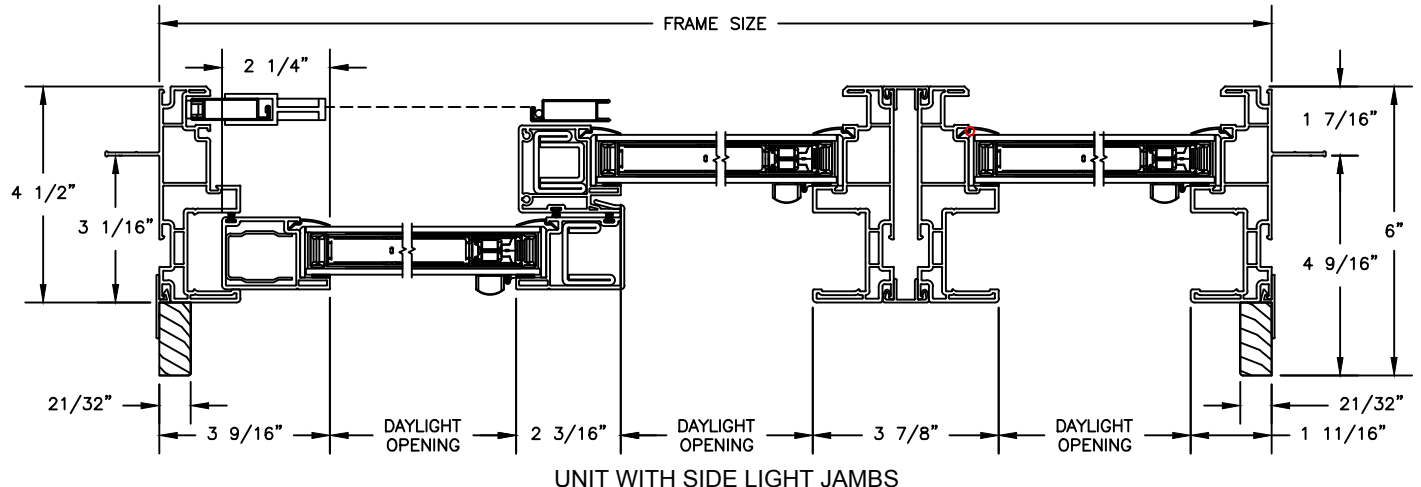

Next Dimension Pro Series SLIDING PATIO DOOR

SECTION DETAILS: BLINDS BETWEEN GLASS
SCALE: 3" = 1'-0"