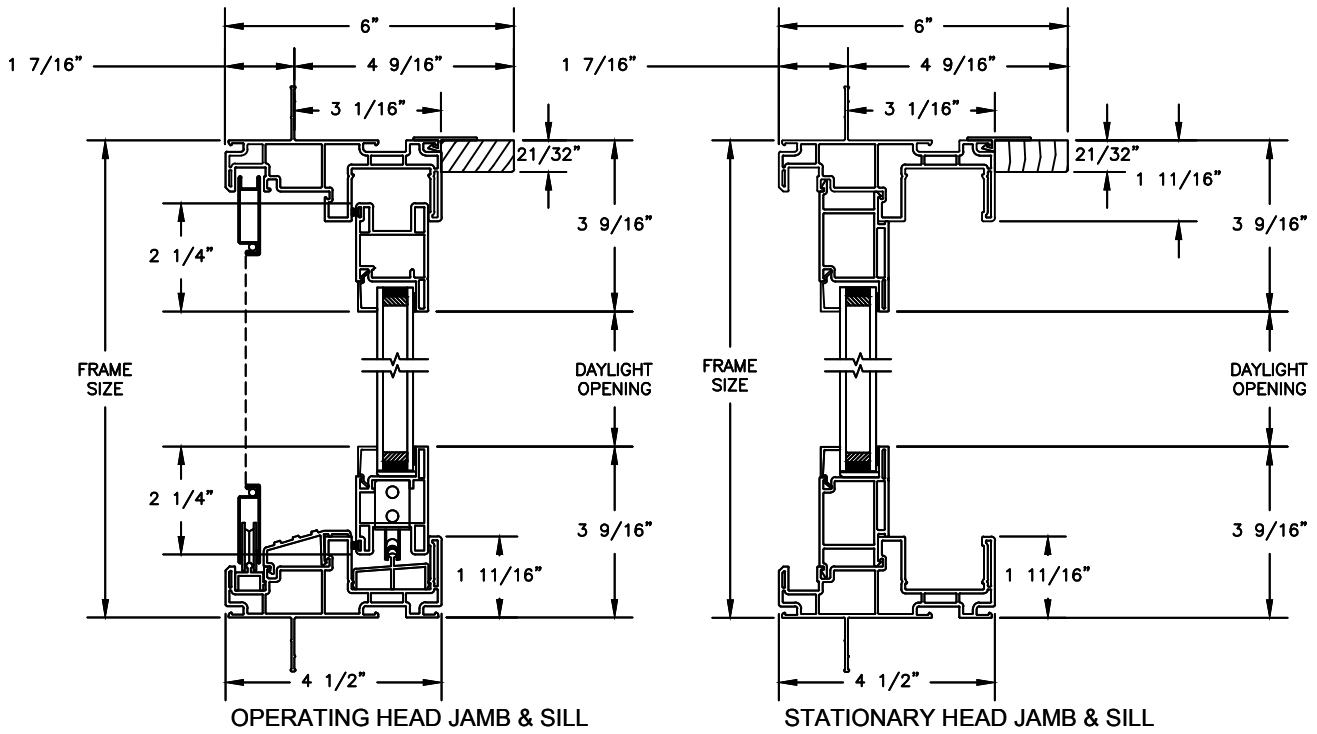

## SLIDING PATIO DOOR

SECTION DETAILS

SCALE: 3" = 1'-0"