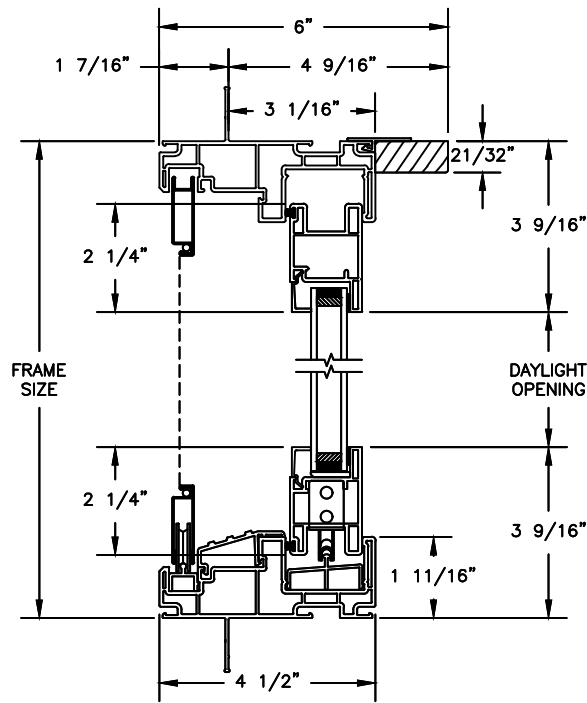

Next Dimension Pro Series

SLIDING PATIO DOOR

SECTION DETAILS: SIDELITE / TRANSOM

SCALE: 3" = 1'-0"

OPERATING HEAD JAMB & SILL