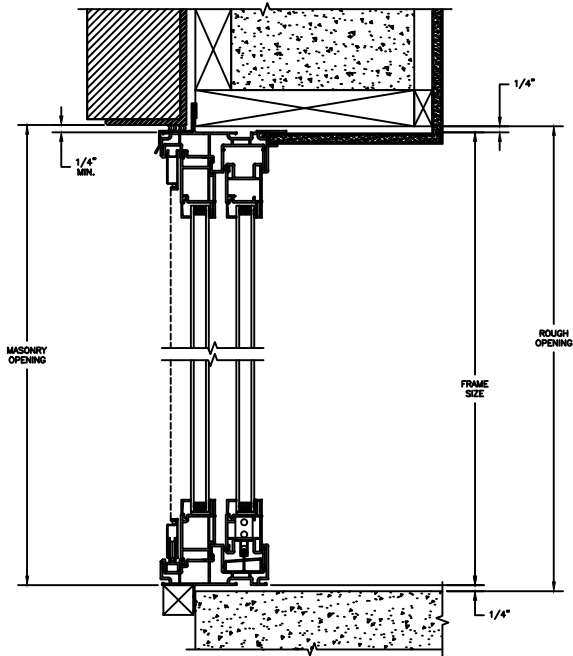

## SLIDING PATIO DOOR

SECTION DETAILS : CONSTRUCTION

SCALE: 1 1/2" = 1'-0"

HEAD JAMB & SILL  
2 X 6 FRAME WITH BRICK VENEER

JAMBS  
2 X 6 FRAME WITH BRICK VENEER

HEAD JAMB & SILL  
8" CONCRETE BLOCK WALL  
WITH BRICK VENEER

JAMBS  
8" CONCRETE BLOCK WALL  
WITH BRICK VENEER