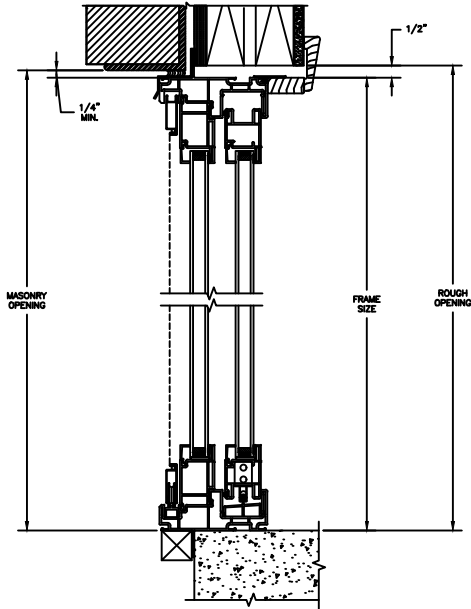

Next Dimension Pro Series

SLIDING PATIO DOOR

SECTION DETAILS : CONSTRUCTION

SCALE: 1 1/2" = 1'-0"

HEAD JAMB & SILL
2 X 6 FRAME WITH BRICK VENEER