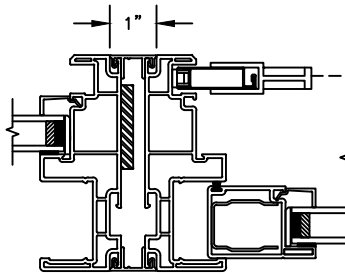

## SLIDING PATIO DOOR

SECTION DETAILS: MULLIONS

SCALE: 3" = 1'-0"

HORIZONTAL MULLION  
TRANSOM/OPERATOR

HORIZONTAL 2" MULLION  
TRANSOM/OPERATOR

HORIZONTAL MULLION  
RADIUS/OPERATOR

HORIZONTAL 2" MULLION  
RADIUS/OPERATOR