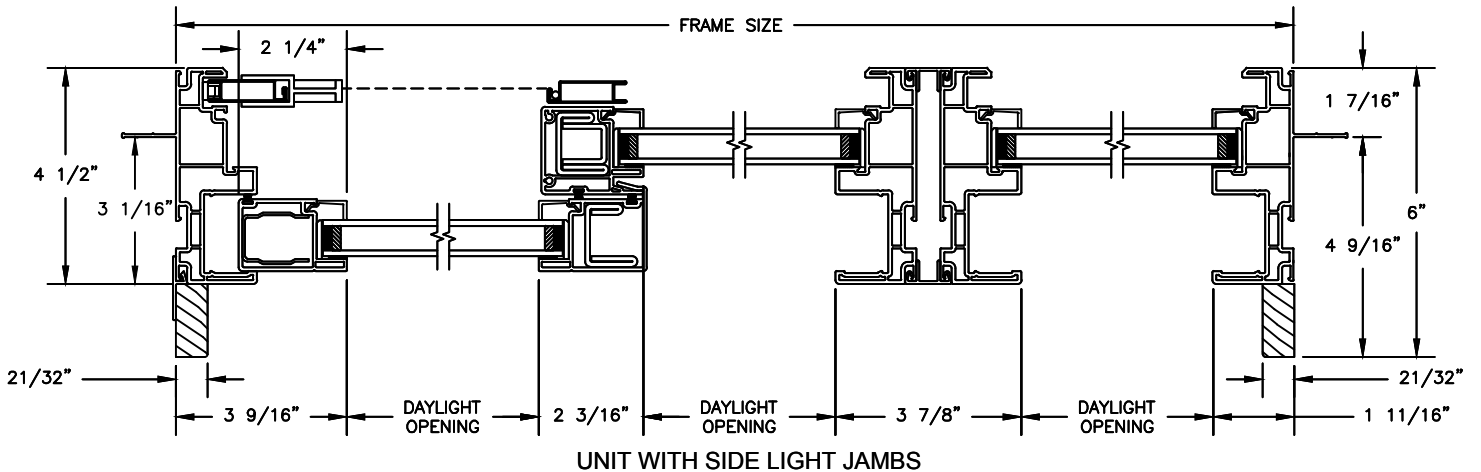

## SLIDING PATIO DOOR

SECTION DETAILS

SCALE: 3" = 1'-0"