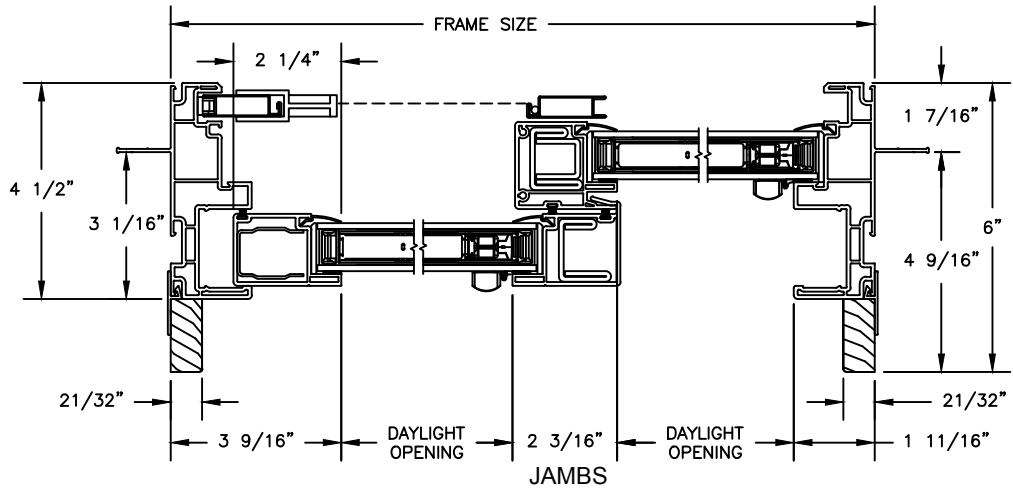

Next Dimension Pro Series SLIDING PATIO DOOR

SECTION DETAILS: BLINDS BETWEEN GLASS
SCALE: 3" = 1'-0"