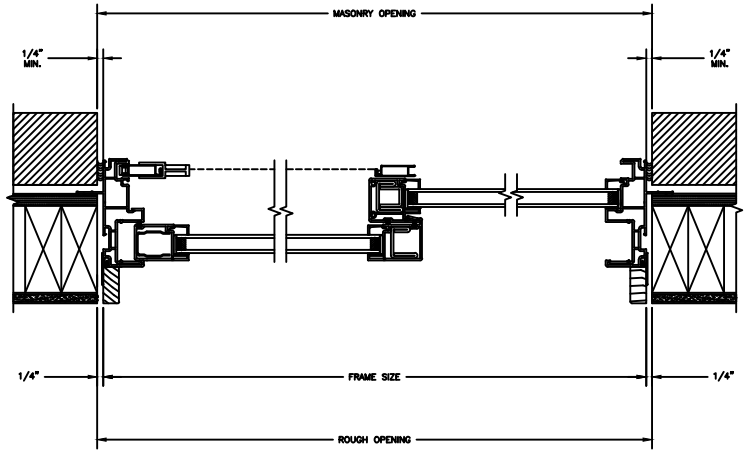

## SLIDING PATIO DOOR

SECTION DETAILS : CONSTRUCTION

SCALE: 1 1/2" = 1'-0"

HEAD JAMB & SILL  
2 X 6 FRAME WITH BRICK VENEER

JAMBS  
2 X 6 FRAME WITH BRICK VENEER

HEAD JAMB & SILL  
8" CONCRETE BLOCK WALL  
WITH BRICK VENEER