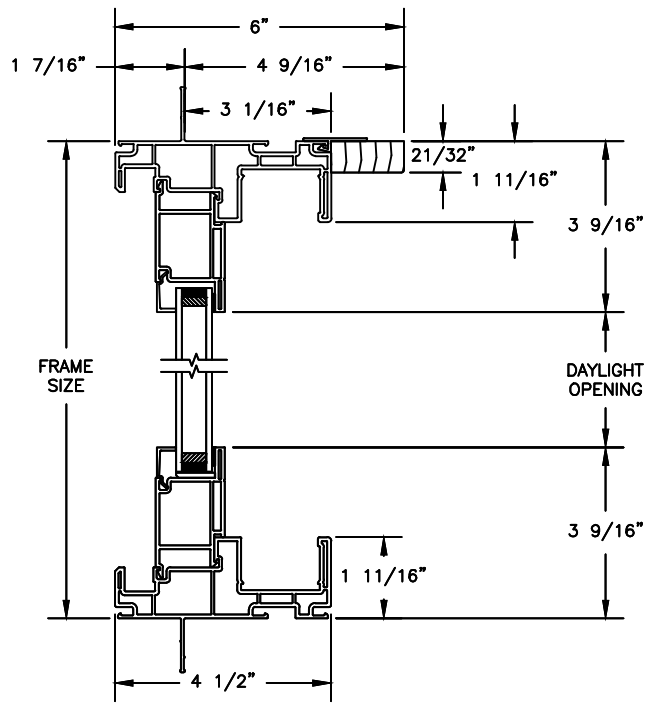

## SLIDING PATIO DOOR

SECTION DETAILS: SIDELITE / TRANSOM

SCALE: 3" = 1'-0"

OPERATING HEAD JAMB & SILL

STATIONARY HEAD JAMB & SILL

JAMBS