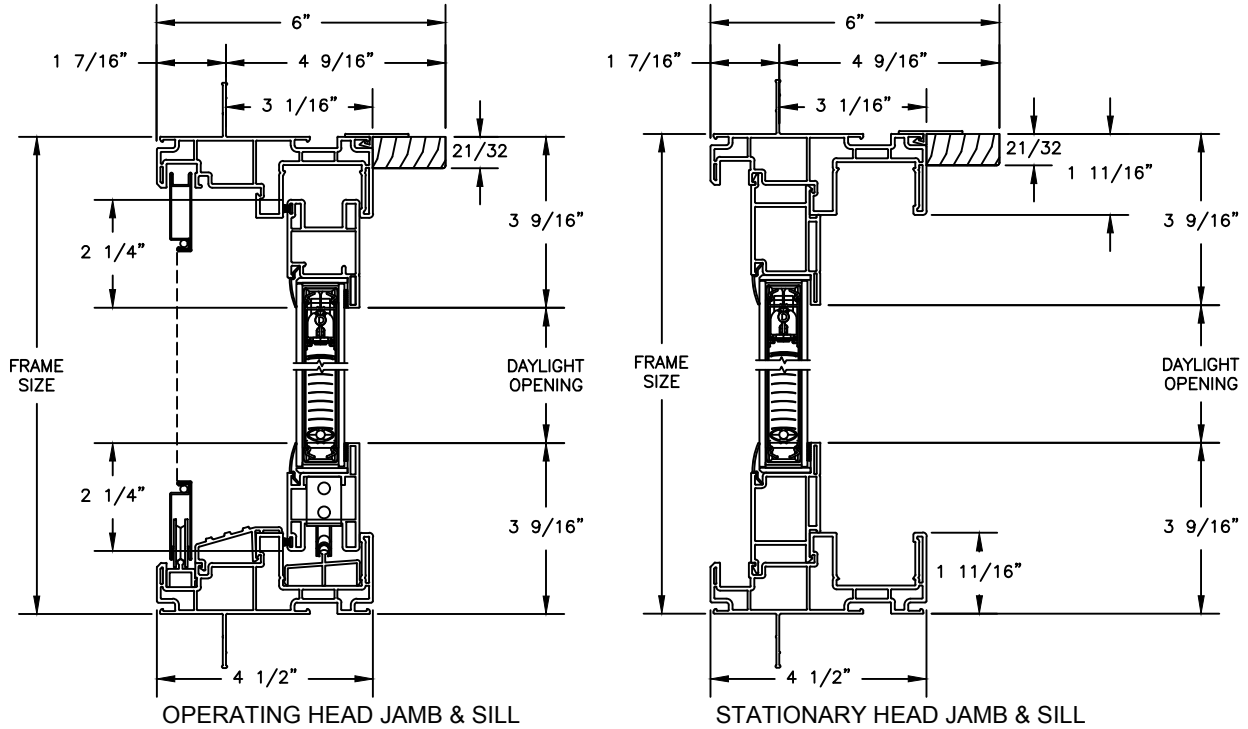

Next Dimension Pro Series SLIDING PATIO DOOR

SECTION DETAILS: BLINDS BETWEEN GLASS
SCALE: 3" = 1'-0"