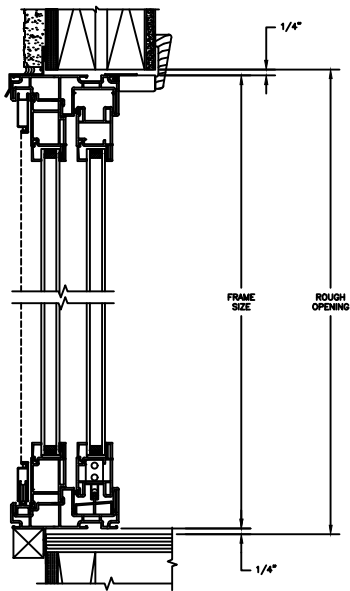

## SLIDING PATIO DOOR

SECTION DETAILS : CONSTRUCTION

SCALE: 1 1/2" = 1'-0"

HEAD JAMB & SILL  
2 X 6 FRAME WITH SIDING

JAMBS  
2 X 6 FRAME WITH SIDING

HEAD JAMB & SILL  
2 X 4 FRAME WITH STUCCO

JAMBS  
2 X 4 FRAME WITH STUCCO

## SLIDING PATIO DOOR

SECTION DETAILS : CONSTRUCTION

SCALE: 1 1/2" = 1'-0"

HEAD JAMB & SILL  
2 X 6 FRAME WITH BRICK VENEER

JAMBS  
2 X 6 FRAME WITH BRICK VENEER

HEAD JAMB & SILL  
8" CONCRETE BLOCK WALL  
WITH BRICK VENEER