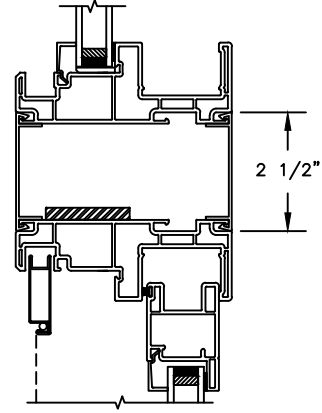

## SLIDING PATIO DOOR

SECTION DETAILS: MULLIONS

SCALE: 3" = 1'-0"

HORIZONTAL MULLION  
TRANSOM/OPERATOR

HORIZONTAL 2" MULLION  
TRANSOM/OPERATOR

HORIZONTAL MULLION  
RADIUS/OPERATOR

HORIZONTAL 2" MULLION  
RADIUS/OPERATOR