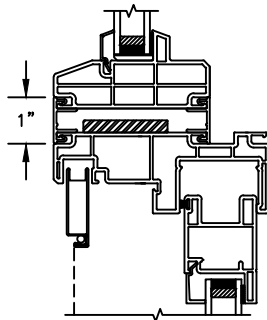

## SLIDING PATIO DOOR

SECTION DETAILS: MULLIONS

SCALE: 3" = 1'-0"

HORIZONTAL MULLION  
TRANSOM/OPERATOR

HORIZONTAL 2" MULLION  
TRANSOM/OPERATOR

HORIZONTAL MULLION  
RADIUS/OPERATOR

HORIZONTAL 2" MULLION  
RADIUS/OPERATOR