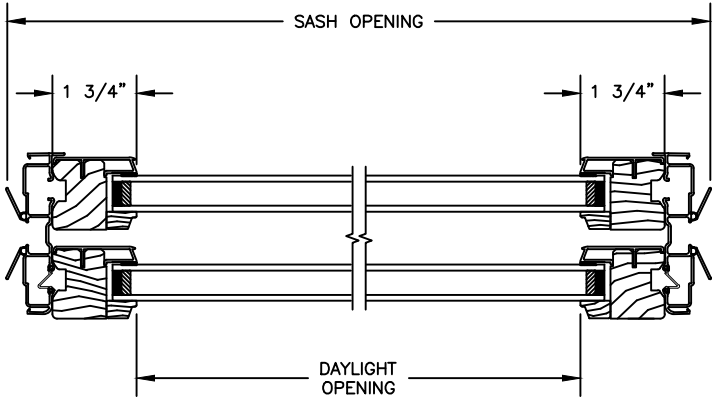

## CLAD DOUBLE HUNG

SECTION DETAILS :SASH PACK REPLACEMENT KIT

SCALE: 3" = 1'-0"

HEAD JAMB & SILL

JAMBS