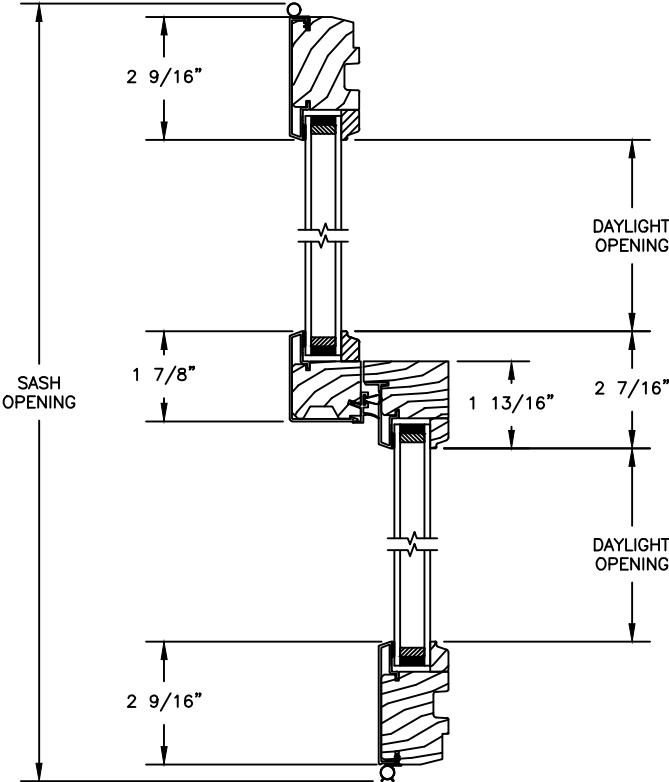

## CLAD DOUBLE HUNG

SECTION DETAILS :SASH PACK REPLACEMENT KIT

SCALE: 3" = 1'-0"

HEAD JAMB & SILL

JAMBS