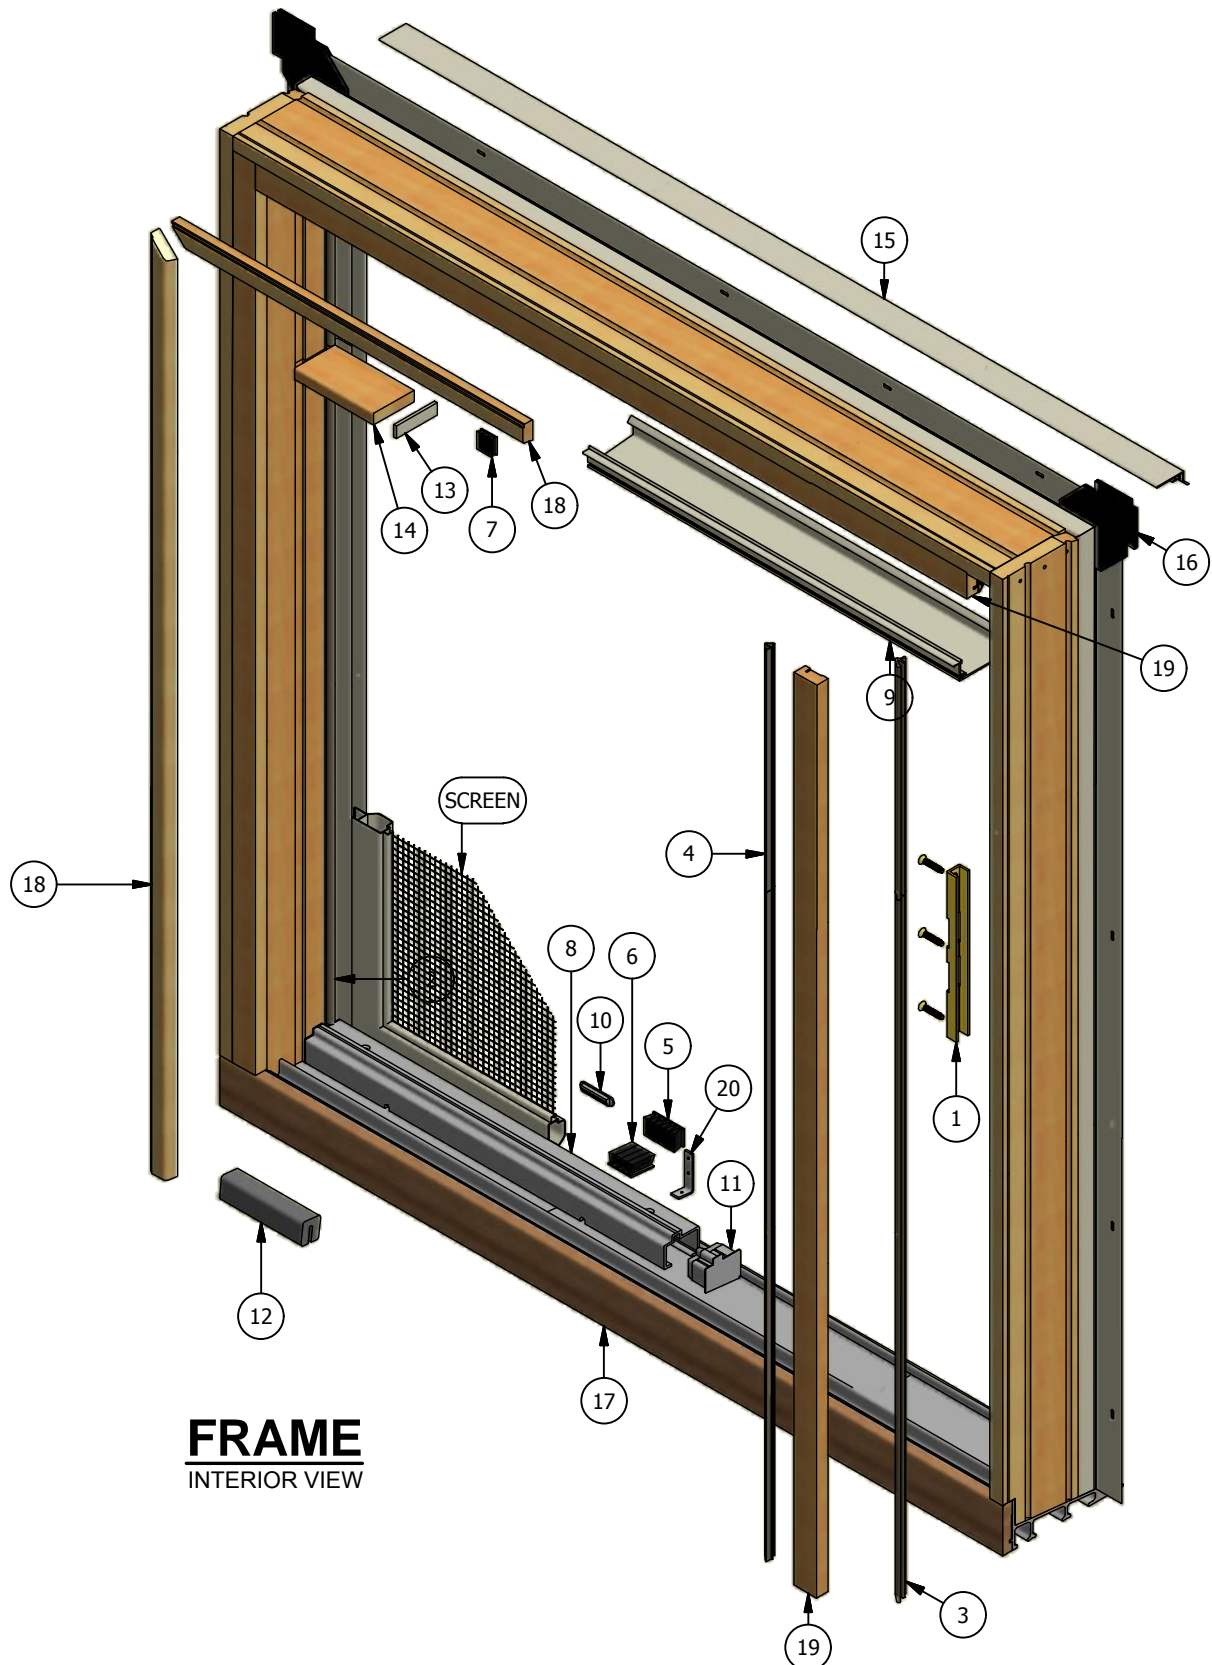

Pinnacle Series

Clad Sliding Patio Door (Stat-Active - 2 and 4 Panel)

Parts Identification

FRAME
INTERIOR VIEW

Pinnacle Series

Clad Sliding Patio Door (Stat-Active - 2 and 4 Panel) Parts Identification

INACTIVE PANEL

INTERIOR VIEW

ACTIVE PANEL

INTERIOR VIEW

Pinnacle Series

Clad Sliding Patio Door (Stat-Active - 2 and 4 Panel) Parts Identification

QUAD ASTRAGAL

Pinnacle Series

Clad Sliding Patio Door (Stat-Active - 2 and 4 Panel)