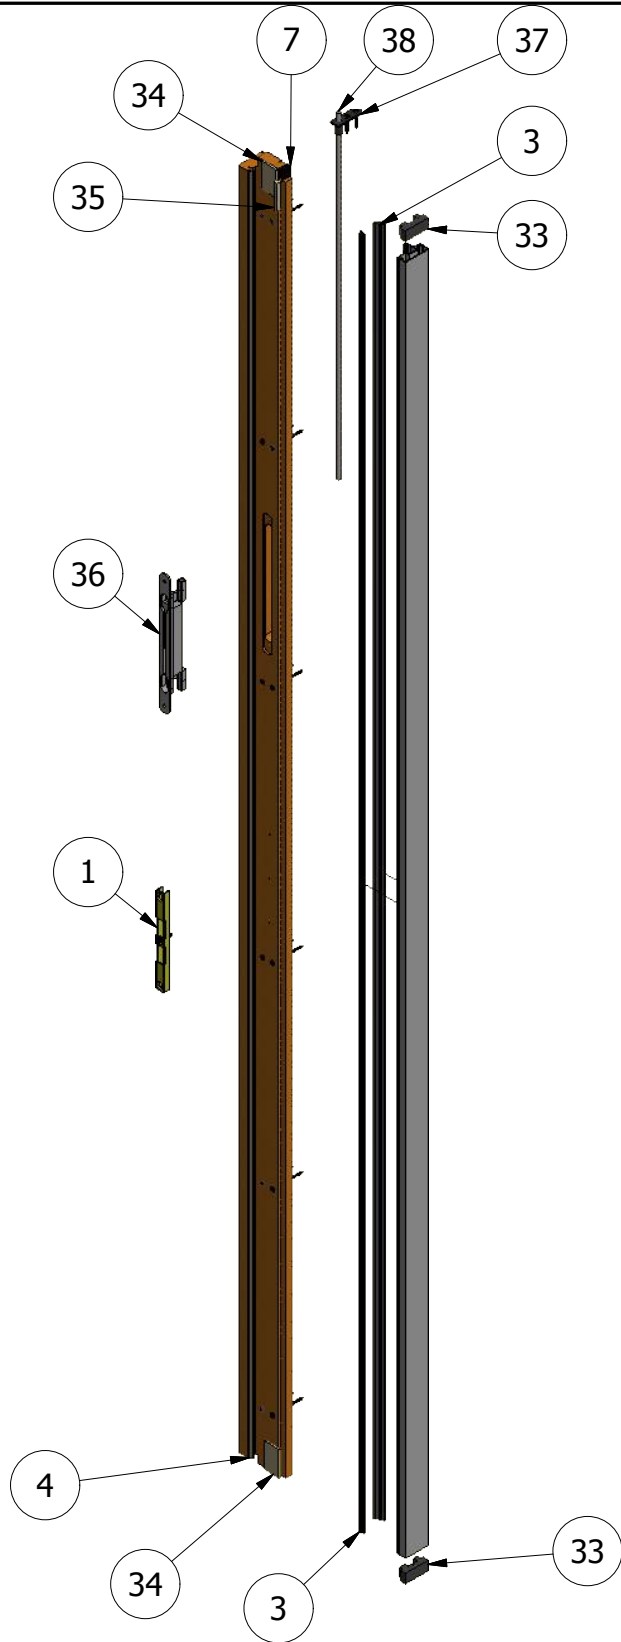

INTERIOR VIEW

ACTIVE PANEL

INTERIOR VIEW

Pinnacle Series

Clad Sliding Patio Door (Stat-Active - 2 and 4 Panel) Parts Identification

QUAD ASTRAGAL

Pinnacle Series

Clad Sliding Patio Door (Stat-Active - 2 and 4 Panel)

Parts Identification

Image	Item #	Description	Color / Finish / Size	Spec	Part #
	1	Keeper (May '09 - Current)	Standard Seacoast		2480053 2480056
		HP Quad Keeper (Dec. 2016 - Current)	Standard - Short		2480051
		Keeper Screws #10 x 1 1/4" Screw (Qty.3)	Standard Seacoast/Quad		508105 518105
	2	Inactive Panel Weatherstrip			2384120
	3	Active Jamb / Astragal Weatherstrip	Beige	108"	2384100
			Bronze	120"	2384070
	4	Inside Frame / Astragal Weatherstrip	Beige	108"	2384176
			Black	120"	2384175
	5	Setting Block Dust Pad			2384131
	6	Sill Dust Pad			2384130
	7	Upper Frame / Astragal Dust Pad			2384133
	8	Setting Block	Grey	2-6	2384704
			Grey	3-0	2384708
			Grey	4-0	2384712
			Brown	2-6	2384705
			Brown	3-0	2384709
			Brown	4-0	2384713

Pinnacle Series

Clad Sliding Patio Door (Stat-Active - 2 and 4 Panel)

Parts Identification

Image	Item #	Description	Color / Finish / Size	Spec	Part #
	9	Head & Side Jamb Cover Extrusion	Mill Finish*		2384535
		Jamb Cover Extrusion Screws #6 x 3/4" Screw			500005
		Jamb Cover Pad	White Tan Black		2384150 2384151 2384152
	10	Setting Block Weep Cover	Grey Brown		2384140 2384141
	11	Setting Block End Cap (LH Shown)	Grey Grey Brown Brown	LH RH LH RH	2384750 2384753 2384751 2384754
	12	Sill Bumper	Grey Brown		2384981 2384982
	13	Head Bumper Pad			2384179
	14	Head Bumper Block	8' Pine Lineal 8' Alder Lineal 10' Fir Lineal		2386225 2386225-A 2386225-F
	15	Drip Cap	Mill Finish*		2384545