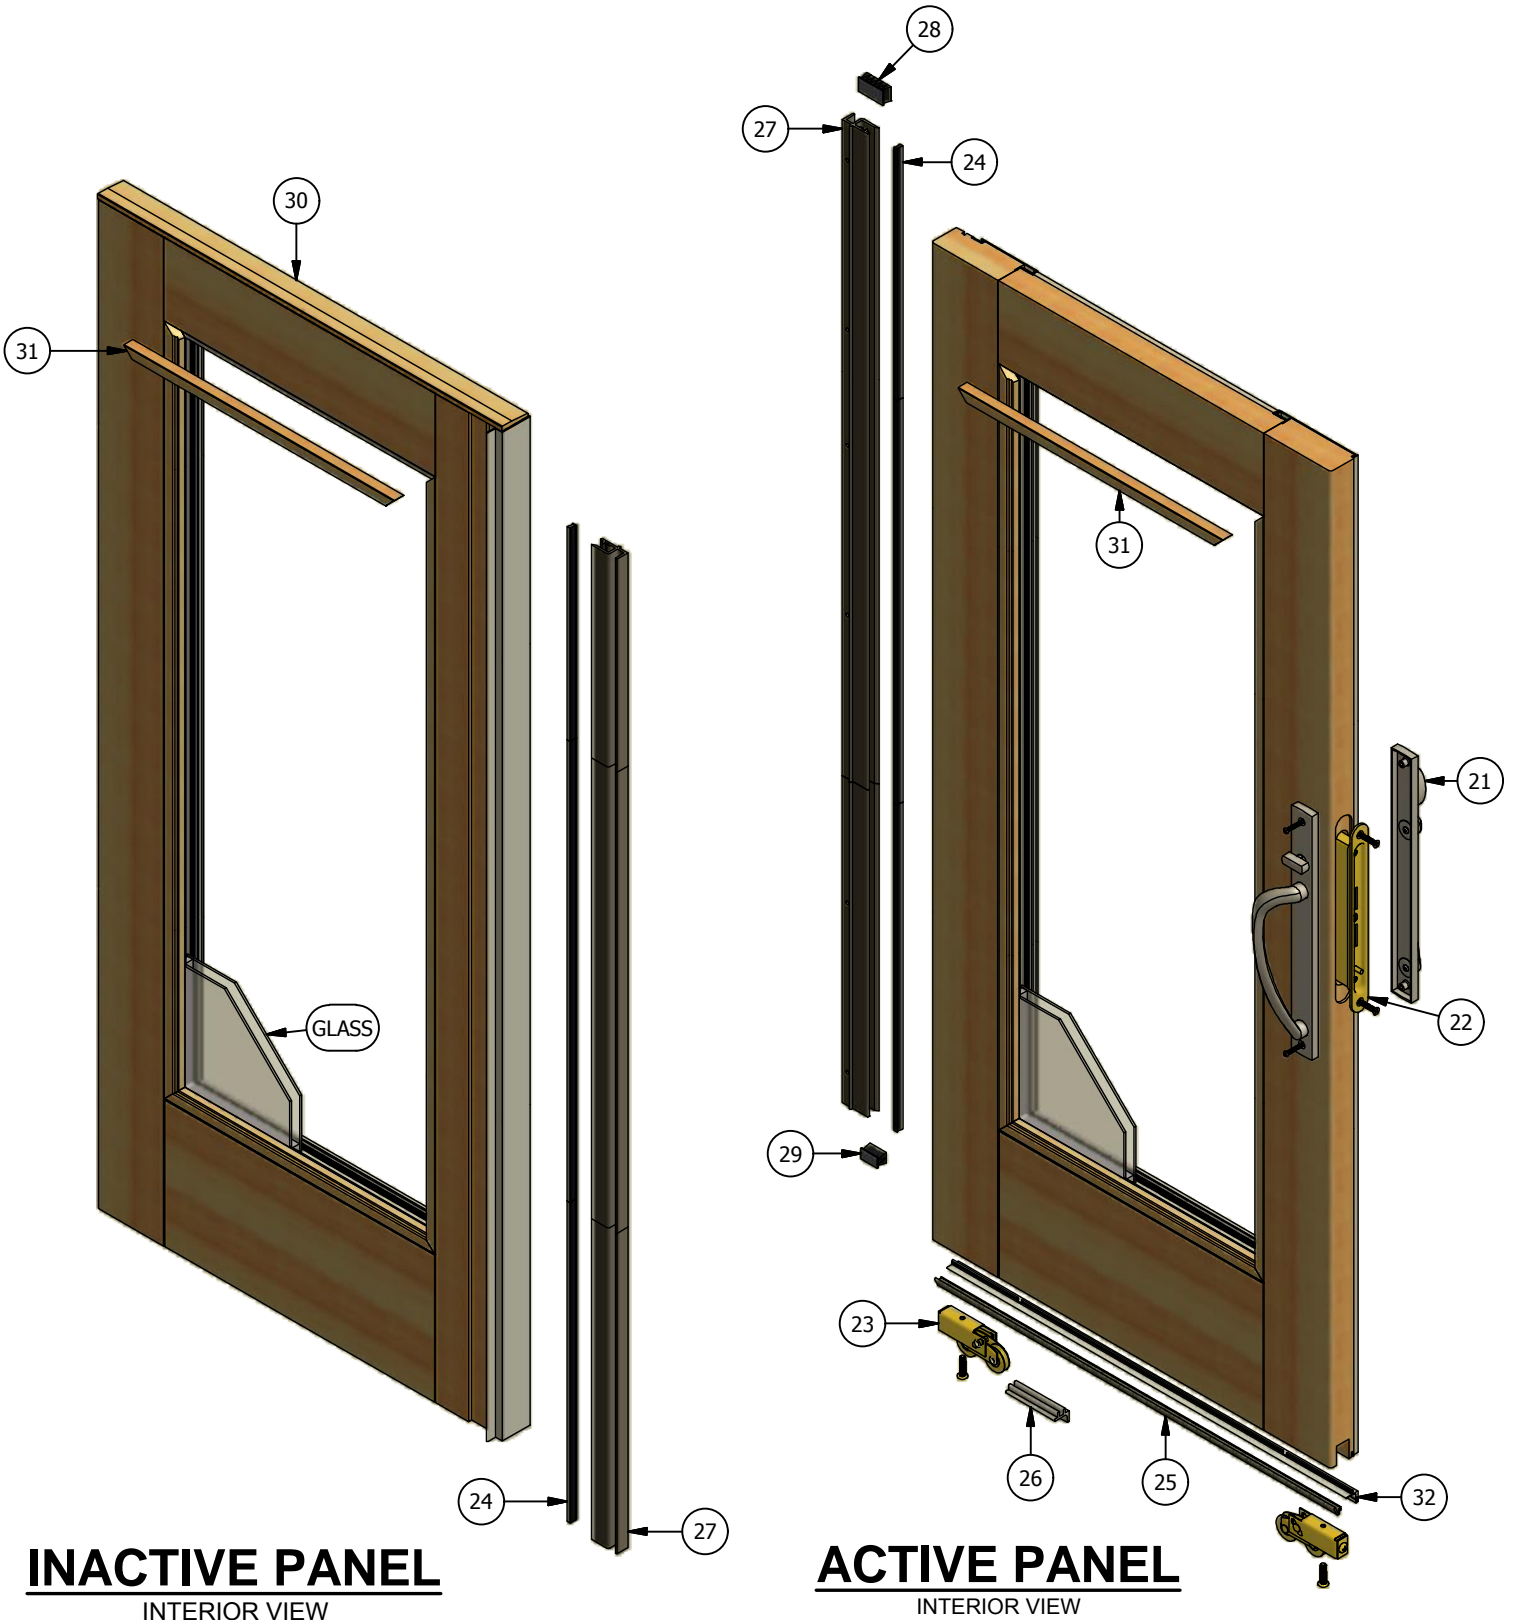

Pinnacle Series

Clad Sliding Patio Door (Stat-Active - 2 and 4 Panel)

Parts Identification

FRAME
INTERIOR VIEW

Pinnacle Series

Clad Sliding Patio Door (Stat-Active - 2 and 4 Panel) Parts Identification

INACTIVE PANEL