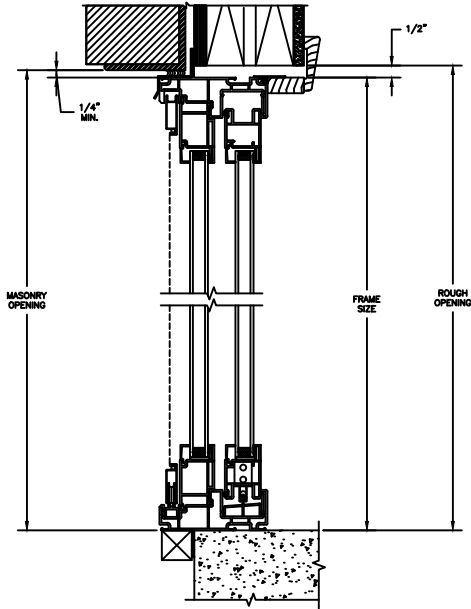

SECTION DETAILS: MULLIONS

SCALE: 3" = 1'-0"

HORIZONTAL MULLION
TRANSOM/OPERATOR

HORIZONTAL 2" MULLION
TRANSOM/OPERATOR

HORIZONTAL MULLION
RADIUS/OPERATOR

HORIZONTAL 2" MULLION
RADIUS/OPERATOR

VERTICAL MULLION
SIDELIGHT/OPERATOR

HEAD JAMB & SILL
2 X 4 FRAME WITH STUCCO

JAMBS
2 X 4 FRAME WITH STUCCO

Next Dimension Pro Series

SLIDING PATIO DOOR

SECTION DETAILS : CONSTRUCTION

SCALE: 1 1/2" = 1'-0"

HEAD JAMB & SILL
2 X 6 FRAME WITH BRICK VENEER

JAMBS
2 X 6 FRAME WITH BRICK VENEER

HEAD JAMB & SILL
8" CONCRETE BLOCK WALL
WITH BRICK VENEER

JAMBS
8" CONCRETE BLOCK WALL
WITH BRICK VENEER