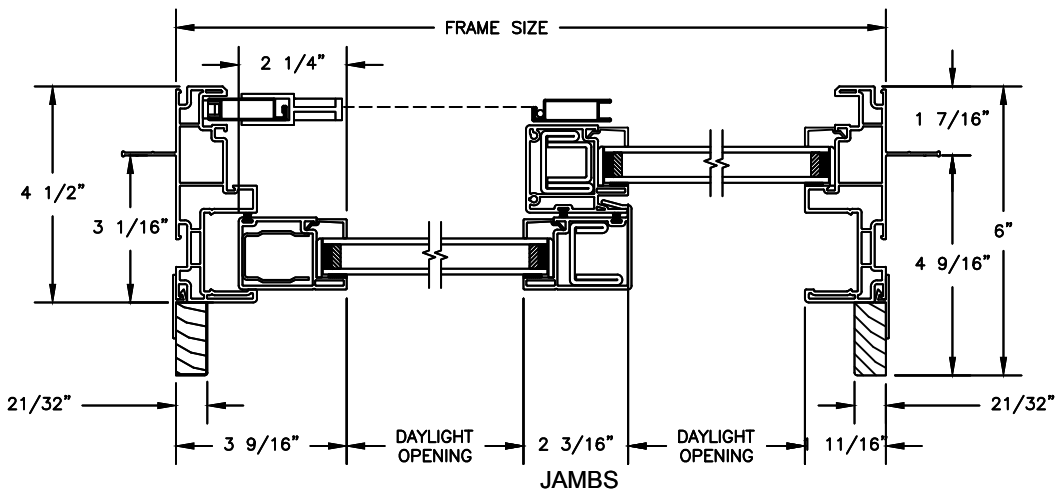

Next Dimension Pro Series

SLIDING PATIO DOOR

SECTION DETAILS

SCALE: 3" = 1'-0"

Next Dimension Pro Series

SLIDING PATIO DOOR

SECTION DETAILS: BLINDS BETWEEN GLASS

SCALE: 3" = 1'-0"

Next Dimension Pro Series

SLIDING PATIO DOOR

SECTION DETAILS: SIDELITE / TRANSOM

SCALE: 3" = 1'-0"

HEAD & SILL

JAMBS

Next Dimension Pro Series

SLIDING PATIO DOOR

SECTION DETAILS: MULLIONS

SCALE: 3" = 1'-0"

HORIZONTAL MULLION
TRANSOM/OPERATOR

HORIZONTAL 2" MULLION
TRANSOM/OPERATOR

HORIZONTAL MULLION
RADIUS/OPERATOR

HORIZONTAL 2" MULLION
RADIUS/OPERATOR

VERTICAL MULLION
SIDELIGHT/OPERATOR

JAMBS
2 X 6 FRAME WITH BRICK VENEER

HEAD JAMB & SILL
8" CONCRETE BLOCK WALL
WITH BRICK VENEER

JAMBS
8" CONCRETE BLOCK WALL
WITH BRICK VENEER