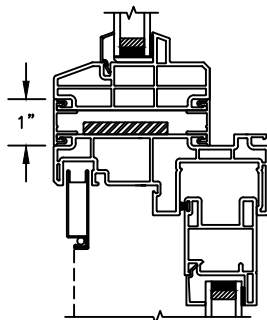

SECTION DETAILS: MULLIONS

SCALE: 3" = 1'-0"

HORIZONTAL MULLION
TRANSOM/OPERATOR

HORIZONTAL 2" MULLION
TRANSOM/OPERATOR

HORIZONTAL MULLION
RADIUS/OPERATOR

HORIZONTAL 2" MULLION
RADIUS/OPERATOR

VERTICAL MULLION
SIDELIGHT/OPERATOR

VERTICAL 2" MULLION
STATIONARY/SIDELIGHT

Next Dimension Pro Series

SLIDING PATIO DOOR

SECTION DETAILS : CONSTRUCTION

SCALE: 1 1/2" = 1'-0"

HEAD JAMB & SILL
2 X 6 FRAME WITH SIDING

JAMBS
2 X 6 FRAME WITH SIDING

HEAD JAMB & SILL
2 X 4 FRAME WITH STUCCO

JAMBS
2 X 4 FRAME WITH STUCCO

Next Dimension Pro Series

SLIDING PATIO DOOR

SECTION DETAILS : CONSTRUCTION

SCALE: 1 1/2" = 1'-0"

HEAD JAMB & SILL
2 X 6 FRAME WITH BRICK VENEER

JAMBS
2 X 6 FRAME WITH BRICK VENEER

HEAD JAMB & SILL
8" CONCRETE BLOCK WALL
WITH BRICK VENEER

JAMBS
8" CONCRETE BLOCK WALL
WITH BRICK VENEER