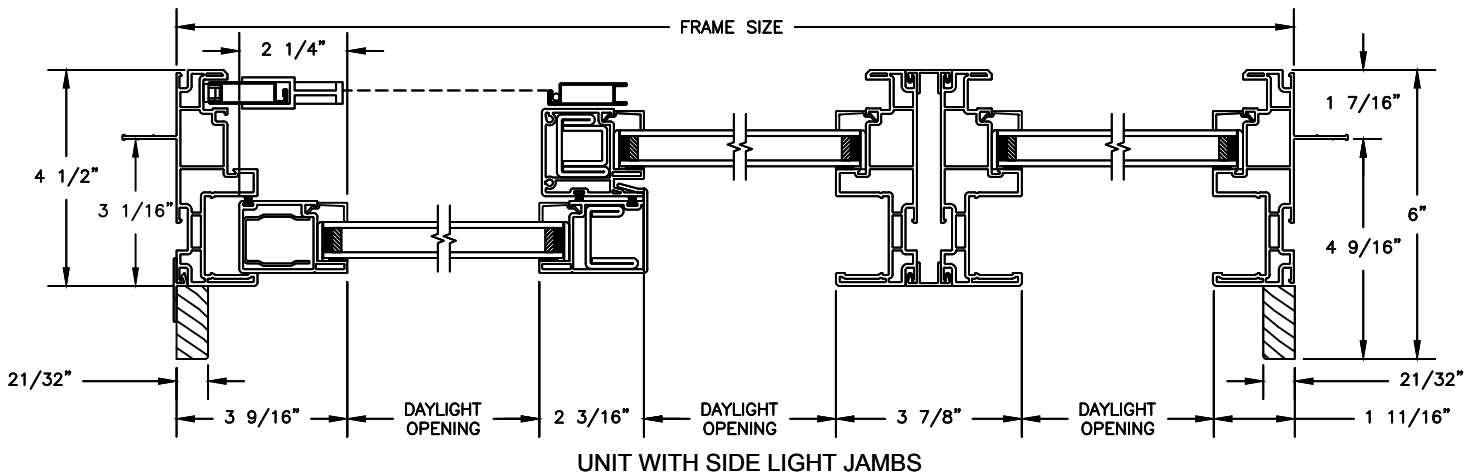

Next Dimension Pro Series

SLIDING PATIO DOOR

SECTION DETAILS

SCALE: 3" = 1'-0"

Next Dimension Pro Series

SLIDING PATIO DOOR

SECTION DETAILS: BLINDS BETWEEN GLASS

SCALE: 3" = 1'-0"

Next Dimension Pro Series

SLIDING PATIO DOOR

SECTION DETAILS: SIDELITE / TRANSOM

SCALE: 3" = 1'-0"

HEAD & SILL

JAMBS

Next Dimension Pro Series

SLIDING PATIO DOOR

SECTION DETAILS: MULLIONS

SCALE: 3" = 1'-0"

HORIZONTAL MULLION
TRANSOM/OPERATOR

HORIZONTAL 2" MULLION
TRANSOM/OPERATOR

HORIZONTAL MULLION
RADIUS/OPERATOR

HORIZONTAL 2" MULLION
RADIUS/OPERATOR

VERTICAL MULLION
SIDELIGHT/OPERATOR

VERTICAL 2" MULLION
STATIONARY/SIDELIGHT

Next Dimension Pro Series

SLIDING PATIO DOOR

SECTION DETAILS : CONSTRUCTION

SCALE: 1 1/2" = 1'-0"

HEAD JAMB & SILL
2 X 6 FRAME WITH SIDING

JAMBS
2 X 6 FRAME WITH SIDING