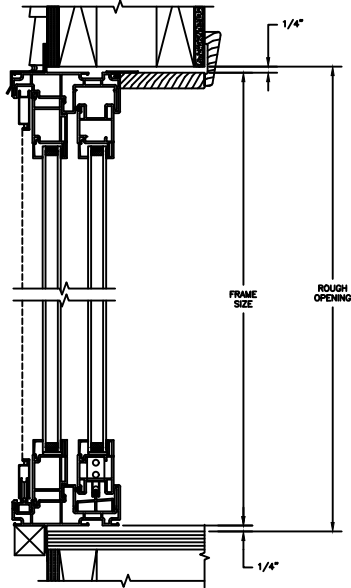

Next Dimension Pro Series

SLIDING PATIO DOOR

SECTION DETAILS: SIDELITE / TRANSOM

SCALE: 3" = 1'-0"

HEAD & SILL

JAMBS

Next Dimension Pro Series

SLIDING PATIO DOOR

SECTION DETAILS: MULLIONS

SCALE: 3" = 1'-0"

HORIZONTAL MULLION
TRANSOM/OPERATOR

HORIZONTAL 2" MULLION
TRANSOM/OPERATOR

HORIZONTAL MULLION
RADIUS/OPERATOR

HORIZONTAL 2" MULLION
RADIUS/OPERATOR

VERTICAL MULLION
SIDELIGHT/OPERATOR

VERTICAL 2" MULLION
STATIONARY/SIDELIGHT

Next Dimension Pro Series

SLIDING PATIO DOOR

SECTION DETAILS : CONSTRUCTION

SCALE: 1 1/2" = 1'-0"

HEAD JAMB & SILL
2 X 6 FRAME WITH SIDING

JAMBS
2 X 6 FRAME WITH SIDING

JAMBS
2 X 6 FRAME WITH BRICK VENEER

HEAD JAMB & SILL
8" CONCRETE BLOCK WALL
WITH BRICK VENEER

JAMBS
8" CONCRETE BLOCK WALL
WITH BRICK VENEER