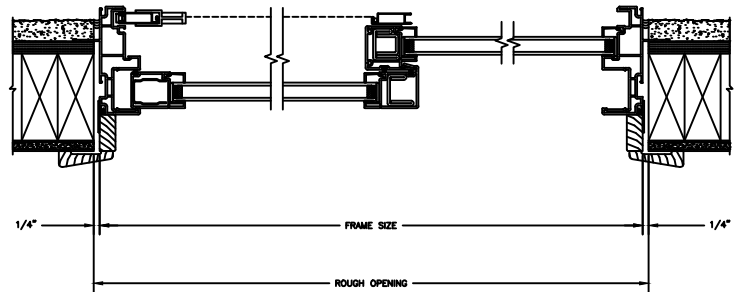

SECTION DETAILS: MULLIONS

SCALE: 3" = 1'-0"

HORIZONTAL MULLION
TRANSOM/OPERATOR

HORIZONTAL 2" MULLION
TRANSOM/OPERATOR

HORIZONTAL MULLION
RADIUS/OPERATOR

HORIZONTAL 2" MULLION
RADIUS/OPERATOR

VERTICAL MULLION
SIDELIGHT/OPERATOR

VERTICAL 2" MULLION
STATIONARY/SIDELIGHT

Next Dimension Pro Series

SLIDING PATIO DOOR

SECTION DETAILS : CONSTRUCTION

SCALE: 1 1/2" = 1'-0"

HEAD JAMB & SILL
2 X 6 FRAME WITH SIDING

JAMBS
2 X 6 FRAME WITH SIDING

HEAD JAMB & SILL
2 X 4 FRAME WITH STUCCO

JAMBS
2 X 4 FRAME WITH STUCCO

Next Dimension Pro Series

SLIDING PATIO DOOR

SECTION DETAILS : CONSTRUCTION

SCALE: 1 1/2" = 1'-0"

HEAD JAMB & SILL
2 X 6 FRAME WITH BRICK VENEER

JAMBS
2 X 6 FRAME WITH BRICK VENEER

HEAD JAMB & SILL
8" CONCRETE BLOCK WALL
WITH BRICK VENEER

JAMBS
8" CONCRETE BLOCK WALL
WITH BRICK VENEER