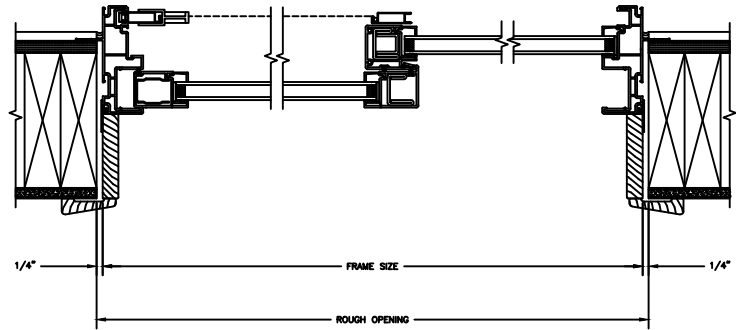

SECTION DETAILS: MULLIONS

SCALE: 3" = 1'-0"

HORIZONTAL MULLION
TRANSOM/OPERATOR

HORIZONTAL 2" MULLION
TRANSOM/OPERATOR

HORIZONTAL MULLION
RADIUS/OPERATOR

HORIZONTAL 2" MULLION
RADIUS/OPERATOR

VERTICAL MULLION
SIDELIGHT/OPERATOR

VERTICAL 2" MULLION
STATIONARY/SIDELIGHT

Next Dimension Pro Series

SLIDING PATIO DOOR

SECTION DETAILS : CONSTRUCTION

SCALE: 1 1/2" = 1'-0"

HEAD JAMB & SILL
2 X 6 FRAME WITH SIDING

JAMBS
2 X 6 FRAME WITH SIDING

HEAD JAMB & SILL
2 X 4 FRAME WITH STUCCO

JAMBS
2 X 4 FRAME WITH STUCCO

Next Dimension Pro Series

SLIDING PATIO DOOR

SECTION DETAILS : CONSTRUCTION

SCALE: 1 1/2" = 1'-0"

HEAD JAMB & SILL
2 X 6 FRAME WITH BRICK VENEER

JAMBS
2 X 6 FRAME WITH BRICK VENEER

HEAD JAMB & SILL
8" CONCRETE BLOCK WALL
WITH BRICK VENEER

JAMBS
8" CONCRETE BLOCK WALL
WITH BRICK VENEER