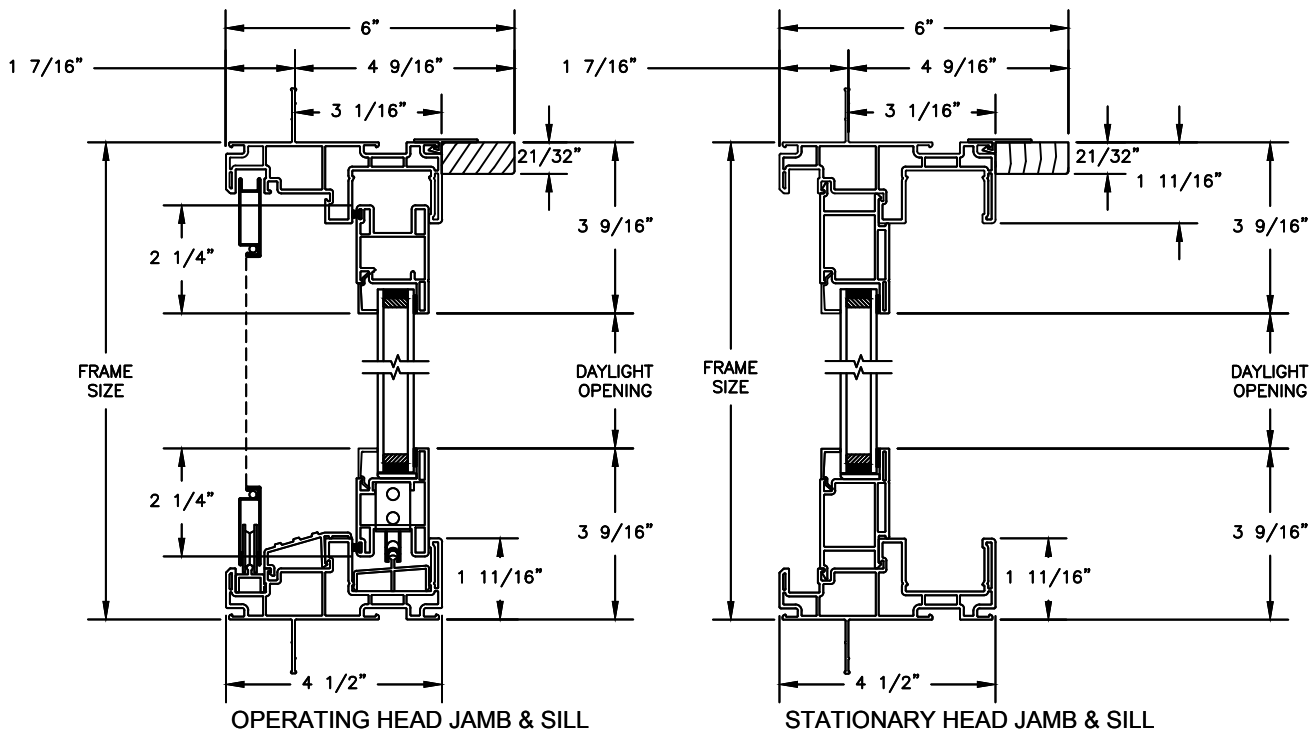

Next Dimension Pro Series

SLIDING PATIO DOOR

SECTION DETAILS

SCALE: 3" = 1'-0"

Next Dimension Pro Series

SLIDING PATIO DOOR

SECTION DETAILS: BLINDS BETWEEN GLASS

SCALE: 3" = 1'-0"

Next Dimension Pro Series

SLIDING PATIO DOOR

SECTION DETAILS: SIDELITE / TRANSOM

SCALE: 3" = 1'-0"

HEAD & SILL

JAMBS

Next Dimension Pro Series

SLIDING PATIO DOOR

SECTION DETAILS: MULLIONS

SCALE: 3" = 1'-0"

HORIZONTAL MULLION
TRANSOM/OPERATOR

HORIZONTAL 2" MULLION
TRANSOM/OPERATOR

HORIZONTAL MULLION
RADIUS/OPERATOR

HORIZONTAL 2" MULLION
RADIUS/OPERATOR

VERTICAL MULLION
SIDELIGHT/OPERATOR

JAMBS
2 X 6 FRAME WITH BRICK VENEER

HEAD JAMB & SILL
8" CONCRETE BLOCK WALL
WITH BRICK VENEER

JAMBS
8" CONCRETE BLOCK WALL
WITH BRICK VENEER