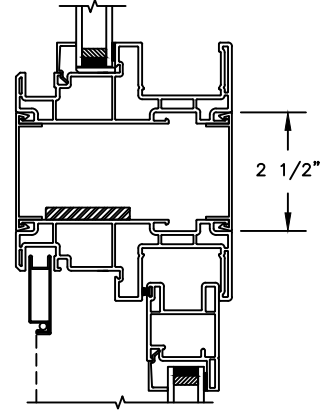

Next Dimension Pro Series

SLIDING PATIO DOOR

SECTION DETAILS: SIDELITE / TRANSOM

SCALE: 3" = 1'-0"

HEAD & SILL

JAMBS

Next Dimension Pro Series

SLIDING PATIO DOOR

SECTION DETAILS: MULLIONS

SCALE: 3" = 1'-0"

HORIZONTAL MULLION
TRANSOM/OPERATOR

HORIZONTAL 2" MULLION
TRANSOM/OPERATOR

HORIZONTAL MULLION
RADIUS/OPERATOR

HORIZONTAL 2" MULLION
RADIUS/OPERATOR

VERTICAL MULLION
SIDELIGHT/OPERATOR

HEAD JAMB & SILL
2 X 4 FRAME WITH STUCCO

JAMBS
2 X 4 FRAME WITH STUCCO

Next Dimension Pro Series

SLIDING PATIO DOOR

SECTION DETAILS : CONSTRUCTION

SCALE: 1 1/2" = 1'-0"

HEAD JAMB & SILL
2 X 6 FRAME WITH BRICK VENEER

JAMBS
2 X 6 FRAME WITH BRICK VENEER

HEAD JAMB & SILL
8" CONCRETE BLOCK WALL
WITH BRICK VENEER

JAMBS
8" CONCRETE BLOCK WALL
WITH BRICK VENEER