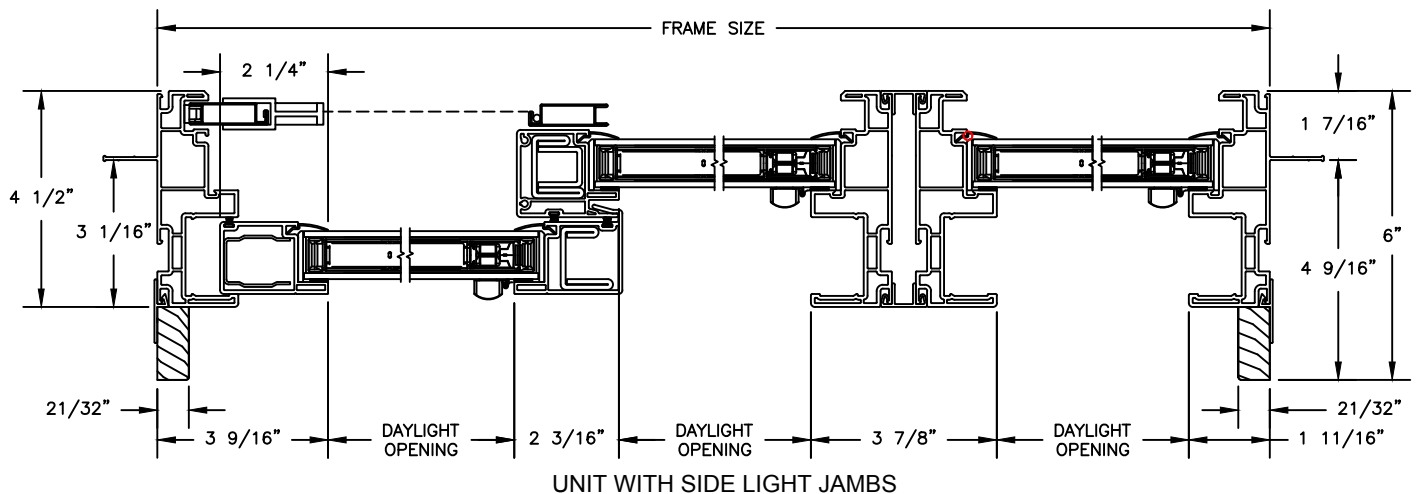

Next Dimension Pro Series

SLIDING PATIO DOOR

SECTION DETAILS

SCALE: 3" = 1'-0"

Next Dimension Pro Series

SLIDING PATIO DOOR

SECTION DETAILS: BLINDS BETWEEN GLASS

SCALE: 3" = 1'-0"

Next Dimension Pro Series

SLIDING PATIO DOOR

SECTION DETAILS: SIDELITE / TRANSOM

SCALE: 3" = 1'-0"

HEAD & SILL

JAMBS

Next Dimension Pro Series

SLIDING PATIO DOOR

SECTION DETAILS: MULLIONS

SCALE: 3" = 1'-0"

HORIZONTAL MULLION
TRANSOM/OPERATOR

HORIZONTAL 2" MULLION
TRANSOM/OPERATOR

HORIZONTAL MULLION
RADIUS/OPERATOR

HORIZONTAL 2" MULLION
RADIUS/OPERATOR

VERTICAL MULLION
SIDELIGHT/OPERATOR

VERTICAL 2" MULLION
STATIONARY/SIDELIGHT

Next Dimension Pro Series

SLIDING PATIO DOOR

SECTION DETAILS : CONSTRUCTION

SCALE: 1 1/2" = 1'-0"

HEAD JAMB & SILL
2 X 6 FRAME WITH SIDING

JAMBS
2 X 6 FRAME WITH SIDING