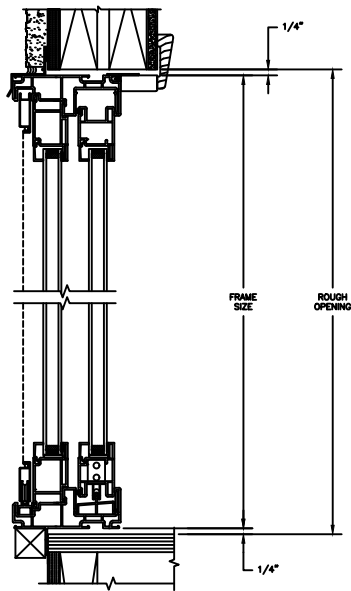

SECTION DETAILS: MULLIONS

SCALE: 3" = 1'-0"

HORIZONTAL MULLION
TRANSOM/OPERATOR

HORIZONTAL 2" MULLION
TRANSOM/OPERATOR

HORIZONTAL MULLION
RADIUS/OPERATOR

HORIZONTAL 2" MULLION
RADIUS/OPERATOR

VERTICAL MULLION
SIDELIGHT/OPERATOR

VERTICAL 2" MULLION
STATIONARY/SIDELIGHT

Next Dimension Pro Series

SLIDING PATIO DOOR

SECTION DETAILS : CONSTRUCTION

SCALE: 1 1/2" = 1'-0"

HEAD JAMB & SILL
2 X 6 FRAME WITH SIDING

JAMBS
2 X 6 FRAME WITH SIDING

HEAD JAMB & SILL
2 X 4 FRAME WITH STUCCO

JAMBS
2 X 4 FRAME WITH STUCCO

Next Dimension Pro Series

SLIDING PATIO DOOR

SECTION DETAILS : CONSTRUCTION

SCALE: 1 1/2" = 1'-0"

HEAD JAMB & SILL
2 X 6 FRAME WITH BRICK VENEER

JAMBS
2 X 6 FRAME WITH BRICK VENEER

HEAD JAMB & SILL
8" CONCRETE BLOCK WALL
WITH BRICK VENEER

JAMBS
8" CONCRETE BLOCK WALL
WITH BRICK VENEER