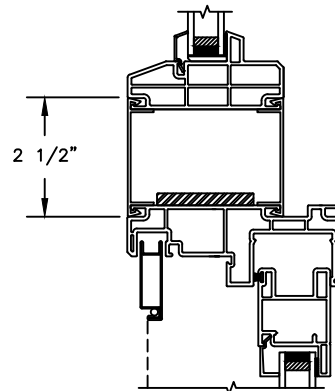

SECTION DETAILS: MULLIONS

SCALE: 3" = 1'-0"

HORIZONTAL MULLION
TRANSOM/OPERATOR

HORIZONTAL 2" MULLION
TRANSOM/OPERATOR

HORIZONTAL MULLION
RADIUS/OPERATOR

HORIZONTAL 2" MULLION
RADIUS/OPERATOR

VERTICAL MULLION
SIDELIGHT/OPERATOR

VERTICAL 2" MULLION
STATIONARY/SIDELIGHT

Next Dimension Pro Series

SLIDING PATIO DOOR

SECTION DETAILS : CONSTRUCTION

SCALE: 1 1/2" = 1'-0"

HEAD JAMB & SILL
2 X 6 FRAME WITH SIDING

JAMBS
2 X 6 FRAME WITH SIDING

JAMBS
2 X 6 FRAME WITH BRICK VENEER

HEAD JAMB & SILL
8" CONCRETE BLOCK WALL
WITH BRICK VENEER

JAMBS
8" CONCRETE BLOCK WALL
WITH BRICK VENEER