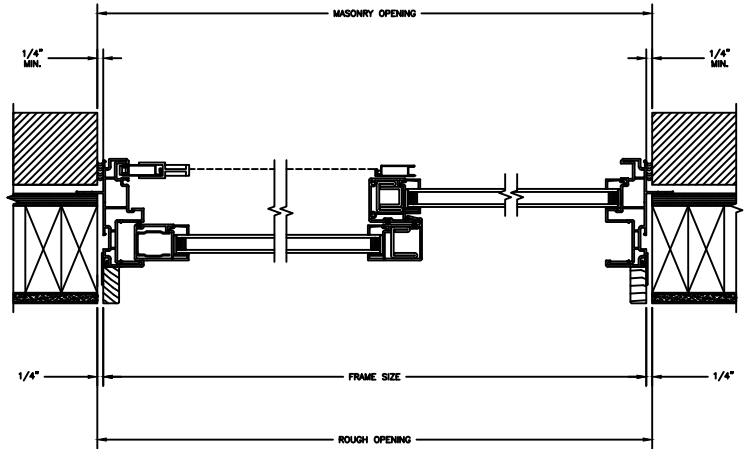

SECTION DETAILS: MULLIONS

SCALE: 3" = 1'-0"

HORIZONTAL MULLION
TRANSOM/OPERATOR

HORIZONTAL 2" MULLION
TRANSOM/OPERATOR

HORIZONTAL MULLION
RADIUS/OPERATOR

HORIZONTAL 2" MULLION
RADIUS/OPERATOR

VERTICAL MULLION
SIDELIGHT/OPERATOR

HEAD JAMB & SILL
2 X 4 FRAME WITH STUCCO

JAMBS
2 X 4 FRAME WITH STUCCO

Next Dimension Pro Series

SLIDING PATIO DOOR

SECTION DETAILS : CONSTRUCTION

SCALE: 1 1/2" = 1'-0"

HEAD JAMB & SILL
2 X 6 FRAME WITH BRICK VENEER

JAMBS
2 X 6 FRAME WITH BRICK VENEER

HEAD JAMB & SILL
8" CONCRETE BLOCK WALL
WITH BRICK VENEER

JAMBS
8" CONCRETE BLOCK WALL
WITH BRICK VENEER