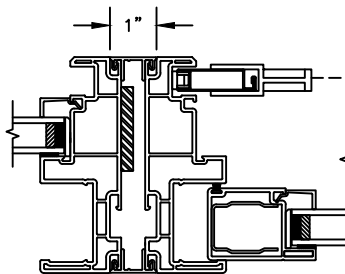

SECTION DETAILS: MULLIONS

SCALE: 3" = 1'-0"

HORIZONTAL MULLION
TRANSOM/OPERATOR

HORIZONTAL 2" MULLION
TRANSOM/OPERATOR

HORIZONTAL MULLION
RADIUS/OPERATOR

HORIZONTAL 2" MULLION
RADIUS/OPERATOR

VERTICAL MULLION
SIDELIGHT/OPERATOR

VERTICAL 2" MULLION
STATIONARY/SIDELIGHT

Next Dimension Pro Series

SLIDING PATIO DOOR

SECTION DETAILS : CONSTRUCTION

SCALE: 1 1/2" = 1'-0"

HEAD JAMB & SILL
2 X 6 FRAME WITH SIDING

JAMBS
2 X 6 FRAME WITH SIDING

JAMBS
2 X 6 FRAME WITH BRICK VENEER

HEAD JAMB & SILL
8" CONCRETE BLOCK WALL
WITH BRICK VENEER

JAMBS
8" CONCRETE BLOCK WALL
WITH BRICK VENEER