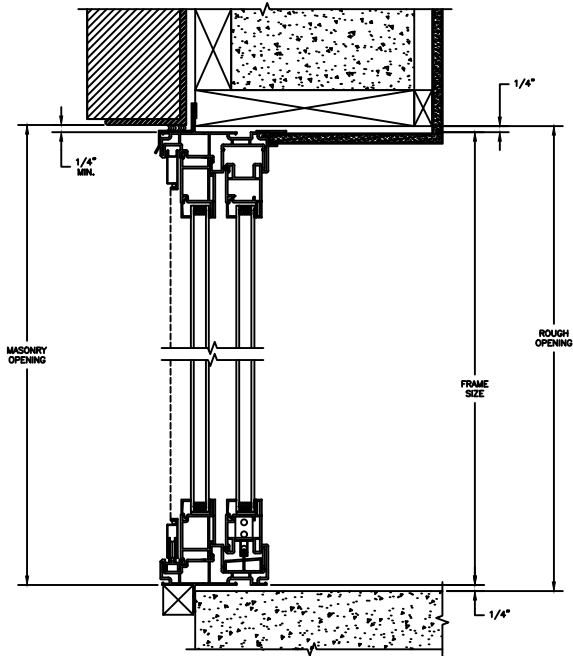

SECTION DETAILS: MULLIONS

SCALE: 3" = 1'-0"

HORIZONTAL MULLION
TRANSOM/OPERATOR

HORIZONTAL 2" MULLION
TRANSOM/OPERATOR

HORIZONTAL MULLION
RADIUS/OPERATOR

HORIZONTAL 2" MULLION
RADIUS/OPERATOR

VERTICAL MULLION
SIDELIGHT/OPERATOR

HEAD JAMB & SILL
2 X 4 FRAME WITH STUCCO

JAMBS
2 X 4 FRAME WITH STUCCO

Next Dimension Pro Series

SLIDING PATIO DOOR

SECTION DETAILS : CONSTRUCTION

SCALE: 1 1/2" = 1'-0"

HEAD JAMB & SILL
2 X 6 FRAME WITH BRICK VENEER

JAMBS
2 X 6 FRAME WITH BRICK VENEER

HEAD JAMB & SILL
8" CONCRETE BLOCK WALL
WITH BRICK VENEER

JAMBS
8" CONCRETE BLOCK WALL
WITH BRICK VENEER