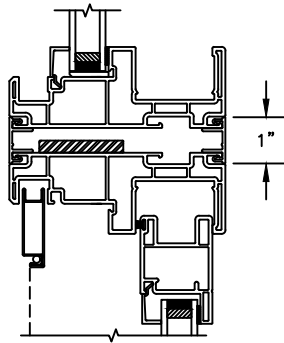

Next Dimension Pro Series

SLIDING PATIO DOOR

SECTION DETAILS: SIDELITE / TRANSOM

SCALE: 3" = 1'-0"

HEAD & SILL

JAMBS

Next Dimension Pro Series

SLIDING PATIO DOOR

SECTION DETAILS: MULLIONS

SCALE: 3" = 1'-0"

HORIZONTAL MULLION
TRANSOM/OPERATOR

HORIZONTAL 2" MULLION
TRANSOM/OPERATOR

HORIZONTAL MULLION
RADIUS/OPERATOR

HORIZONTAL 2" MULLION
RADIUS/OPERATOR

VERTICAL MULLION
SIDELIGHT/OPERATOR

JAMBS
2 X 6 FRAME WITH BRICK VENEER

HEAD JAMB & SILL
8" CONCRETE BLOCK WALL
WITH BRICK VENEER

JAMBS
8" CONCRETE BLOCK WALL
WITH BRICK VENEER