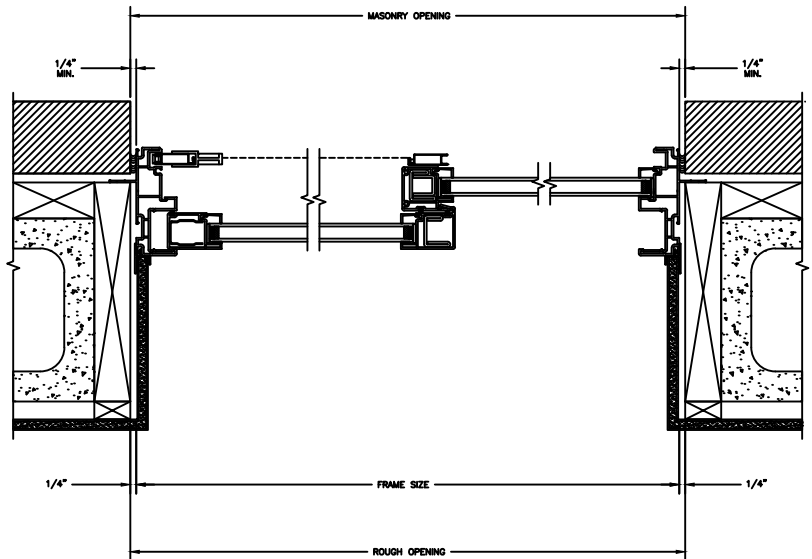

SECTION DETAILS: MULLIONS

SCALE: 3" = 1'-0"

HORIZONTAL MULLION
TRANSOM/OPERATOR

HORIZONTAL 2" MULLION
TRANSOM/OPERATOR

HORIZONTAL MULLION
RADIUS/OPERATOR

HORIZONTAL 2" MULLION
RADIUS/OPERATOR

VERTICAL MULLION
SIDELIGHT/OPERATOR

JAMBS
2 X 6 FRAME WITH BRICK VENEER

HEAD JAMB & SILL
8" CONCRETE BLOCK WALL
WITH BRICK VENEER

JAMBS
8" CONCRETE BLOCK WALL
WITH BRICK VENEER