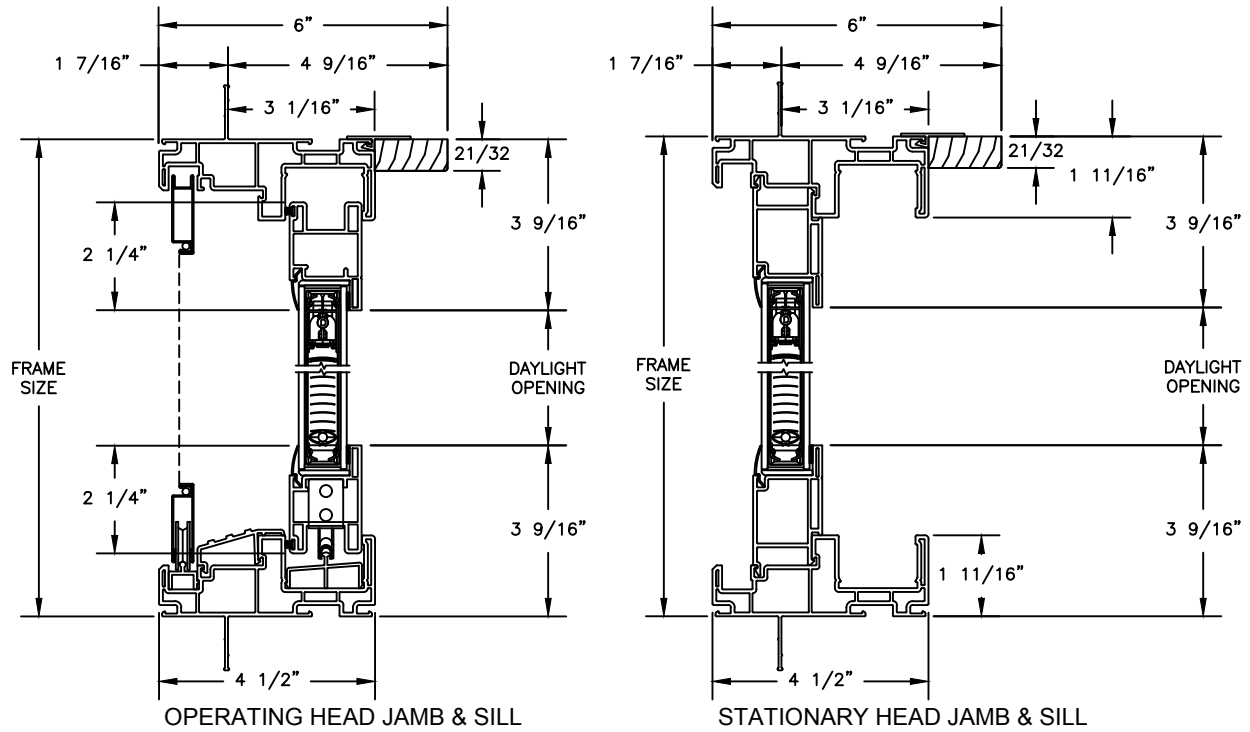

Next Dimension Pro Series

SLIDING PATIO DOOR

SECTION DETAILS

SCALE: 3" = 1'-0"

Next Dimension Pro Series

SLIDING PATIO DOOR

SECTION DETAILS: BLINDS BETWEEN GLASS

SCALE: 3" = 1'-0"

Next Dimension Pro Series

SLIDING PATIO DOOR

SECTION DETAILS: SIDELITE / TRANSOM

SCALE: 3" = 1'-0"

HEAD & SILL

JAMBS

Next Dimension Pro Series

SLIDING PATIO DOOR

SECTION DETAILS: MULLIONS

SCALE: 3" = 1'-0"

HORIZONTAL MULLION
TRANSOM/OPERATOR

HORIZONTAL 2" MULLION
TRANSOM/OPERATOR

HORIZONTAL MULLION
RADIUS/OPERATOR

HORIZONTAL 2" MULLION
RADIUS/OPERATOR

VERTICAL MULLION
SIDELIGHT/OPERATOR

JAMBS
2 X 6 FRAME WITH BRICK VENEER

HEAD JAMB & SILL
8" CONCRETE BLOCK WALL
WITH BRICK VENEER

JAMBS
8" CONCRETE BLOCK WALL
WITH BRICK VENEER