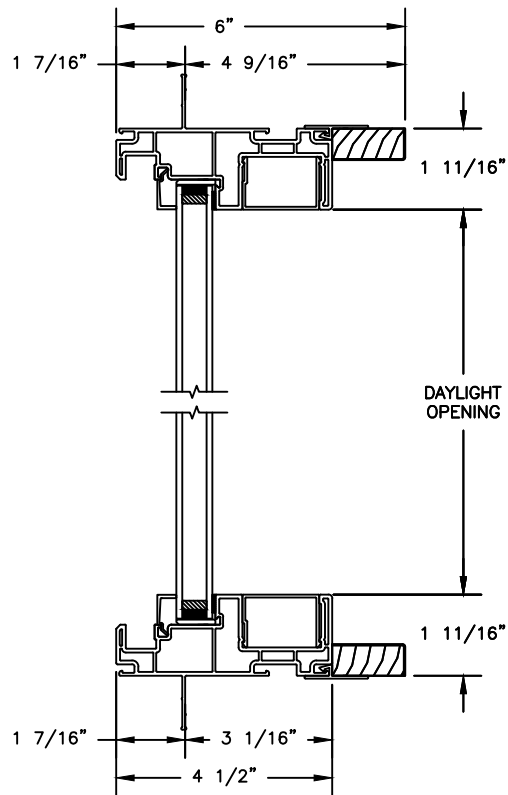

Next Dimension Pro Series

SLIDING PATIO DOOR

SECTION DETAILS

SCALE: 3" = 1'-0"

Next Dimension Pro Series

SLIDING PATIO DOOR

SECTION DETAILS: BLINDS BETWEEN GLASS

SCALE: 3" = 1'-0"

Next Dimension Pro Series

SLIDING PATIO DOOR

SECTION DETAILS: SIDELITE / TRANSOM

SCALE: 3" = 1'-0"

HEAD & SILL

JAMBS

Next Dimension Pro Series

SLIDING PATIO DOOR

SECTION DETAILS: MULLIONS

SCALE: 3" = 1'-0"

HORIZONTAL MULLION
TRANSOM/OPERATOR

HORIZONTAL 2" MULLION
TRANSOM/OPERATOR

HORIZONTAL MULLION
RADIUS/OPERATOR

HORIZONTAL 2" MULLION
RADIUS/OPERATOR

VERTICAL MULLION
SIDELIGHT/OPERATOR

JAMBS
2 X 6 FRAME WITH BRICK VENEER

HEAD JAMB & SILL
8" CONCRETE BLOCK WALL
WITH BRICK VENEER

JAMBS
8" CONCRETE BLOCK WALL
WITH BRICK VENEER