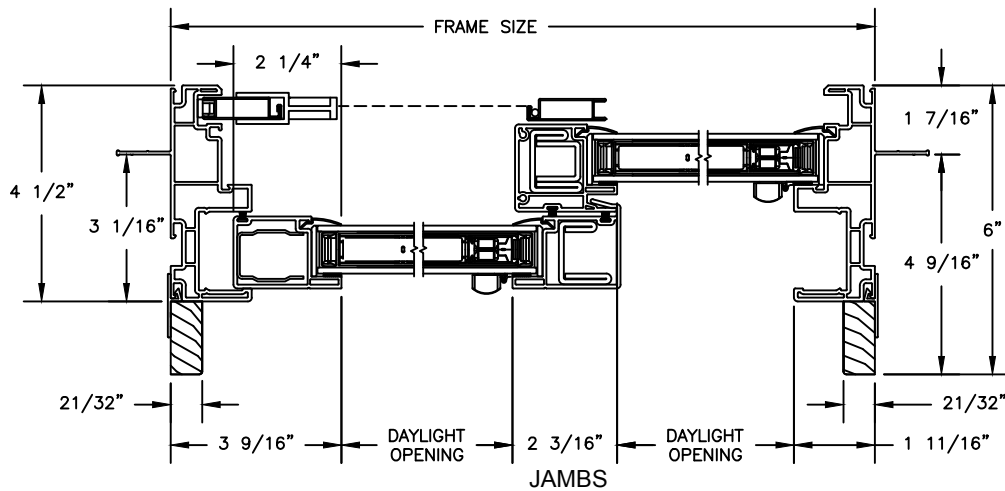

Next Dimension Pro Series

SLIDING PATIO DOOR

SECTION DETAILS

SCALE: 3" = 1'-0"

Next Dimension Pro Series

SLIDING PATIO DOOR

SECTION DETAILS: BLINDS BETWEEN GLASS

SCALE: 3" = 1'-0"

Next Dimension Pro Series

SLIDING PATIO DOOR

SECTION DETAILS: SIDELITE / TRANSOM

SCALE: 3" = 1'-0"

HEAD & SILL

JAMBS

Next Dimension Pro Series

SLIDING PATIO DOOR

SECTION DETAILS: MULLIONS

SCALE: 3" = 1'-0"

HORIZONTAL MULLION
TRANSOM/OPERATOR

HORIZONTAL 2" MULLION
TRANSOM/OPERATOR

HORIZONTAL MULLION
RADIUS/OPERATOR

HORIZONTAL 2" MULLION
RADIUS/OPERATOR

VERTICAL MULLION
SIDELIGHT/OPERATOR

JAMBS
2 X 6 FRAME WITH BRICK VENEER

HEAD JAMB & SILL
8" CONCRETE BLOCK WALL
WITH BRICK VENEER

JAMBS
8" CONCRETE BLOCK WALL
WITH BRICK VENEER