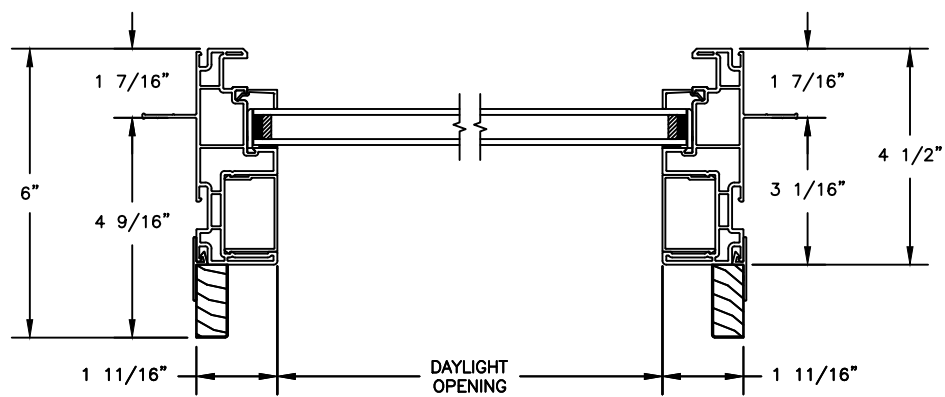

Next Dimension Pro Series

SLIDING PATIO DOOR

SECTION DETAILS: SIDELITE / TRANSOM

SCALE: 3" = 1'-0"

HEAD & SILL

JAMBS

Next Dimension Pro Series

SLIDING PATIO DOOR

SECTION DETAILS: MULLIONS

SCALE: 3" = 1'-0"

HORIZONTAL MULLION
TRANSOM/OPERATOR

HORIZONTAL 2" MULLION
TRANSOM/OPERATOR

HORIZONTAL MULLION
RADIUS/OPERATOR

HORIZONTAL 2" MULLION
RADIUS/OPERATOR

VERTICAL MULLION
SIDELIGHT/OPERATOR