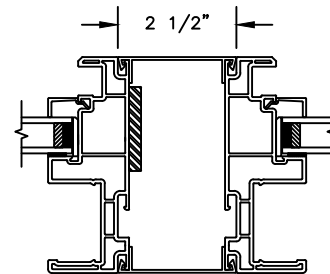

SECTION DETAILS: MULLIONS

SCALE: 3" = 1'-0"

HORIZONTAL MULLION
TRANSOM/OPERATOR

HORIZONTAL 2" MULLION
TRANSOM/OPERATOR

HORIZONTAL MULLION
RADIUS/OPERATOR

HORIZONTAL 2" MULLION
RADIUS/OPERATOR

VERTICAL MULLION
SIDELIGHT/OPERATOR

VERTICAL 2" MULLION
STATIONARY/SIDELIGHT

Next Dimension Pro Series

SLIDING PATIO DOOR

SECTION DETAILS : CONSTRUCTION

SCALE: 1 1/2" = 1'-0"

HEAD JAMB & SILL
2 X 6 FRAME WITH SIDING

JAMBS
2 X 6 FRAME WITH SIDING

HEAD JAMB & SILL
2 X 4 FRAME WITH STUCCO

JAMBS
2 X 4 FRAME WITH STUCCO

Next Dimension Pro Series

SLIDING PATIO DOOR

SECTION DETAILS : CONSTRUCTION

SCALE: 1 1/2" = 1'-0"

HEAD JAMB & SILL
2 X 6 FRAME WITH BRICK VENEER

JAMBS
2 X 6 FRAME WITH BRICK VENEER

HEAD JAMB & SILL
8" CONCRETE BLOCK WALL
WITH BRICK VENEER

JAMBS
8" CONCRETE BLOCK WALL
WITH BRICK VENEER