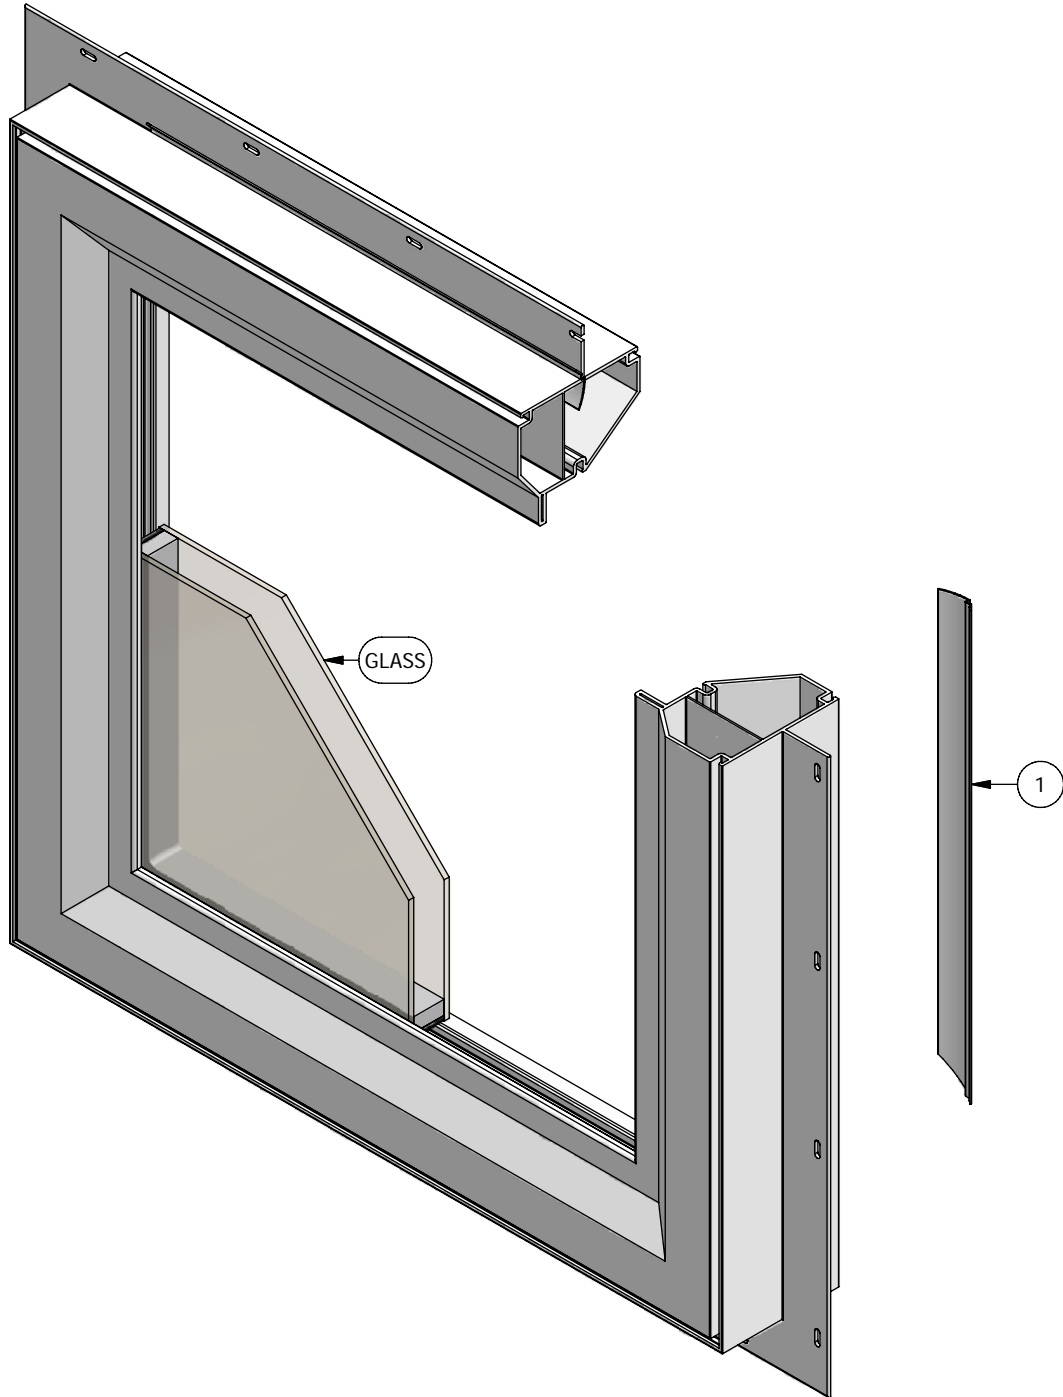

Next Dimension Signature Series

Double Hung (Fixed)

Parts Identification

Next Dimension Signature Series

Double Hung (Fixed)

Parts Identification

Image	Item #	Description	Color / Finish	Spec	Part #
	1	Glazing Bead	White Almond Clay Bronze Black Tan Ivory Cinnamon Green White	13'	900043 900110 901043 900043-BZ 900043-BK 900043-T 900043-I 900043-C 900043-G 900043-W
No Image		Glazing Tape 1/16" x 1/2"	White	216' Roll	394100