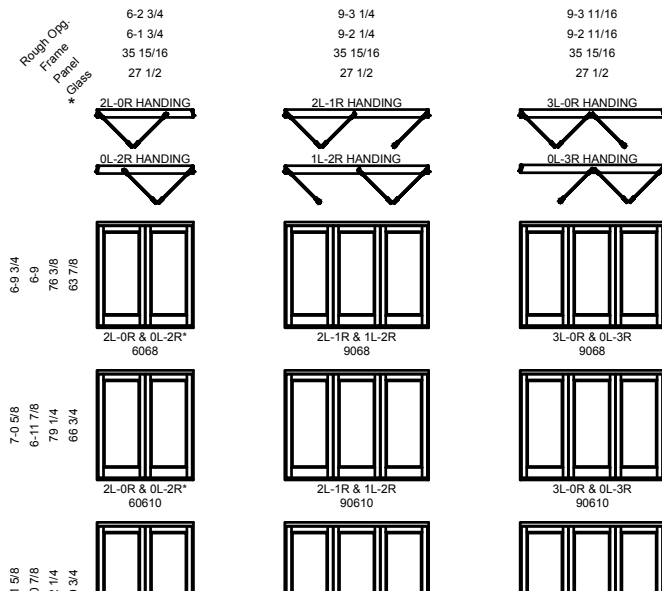

Windsor Bi-Fold OUTSWING BI-FOLD DOORS

ELEVATIONS: 2 & 3 PANELS
SCALE: 1/8" = 1'-0"

Windsor Bi-Fold OUTSWING BI-FOLD DOORS

ELEVATIONS: 4 PANELS
SCALE: 1/8" = 1'-0"