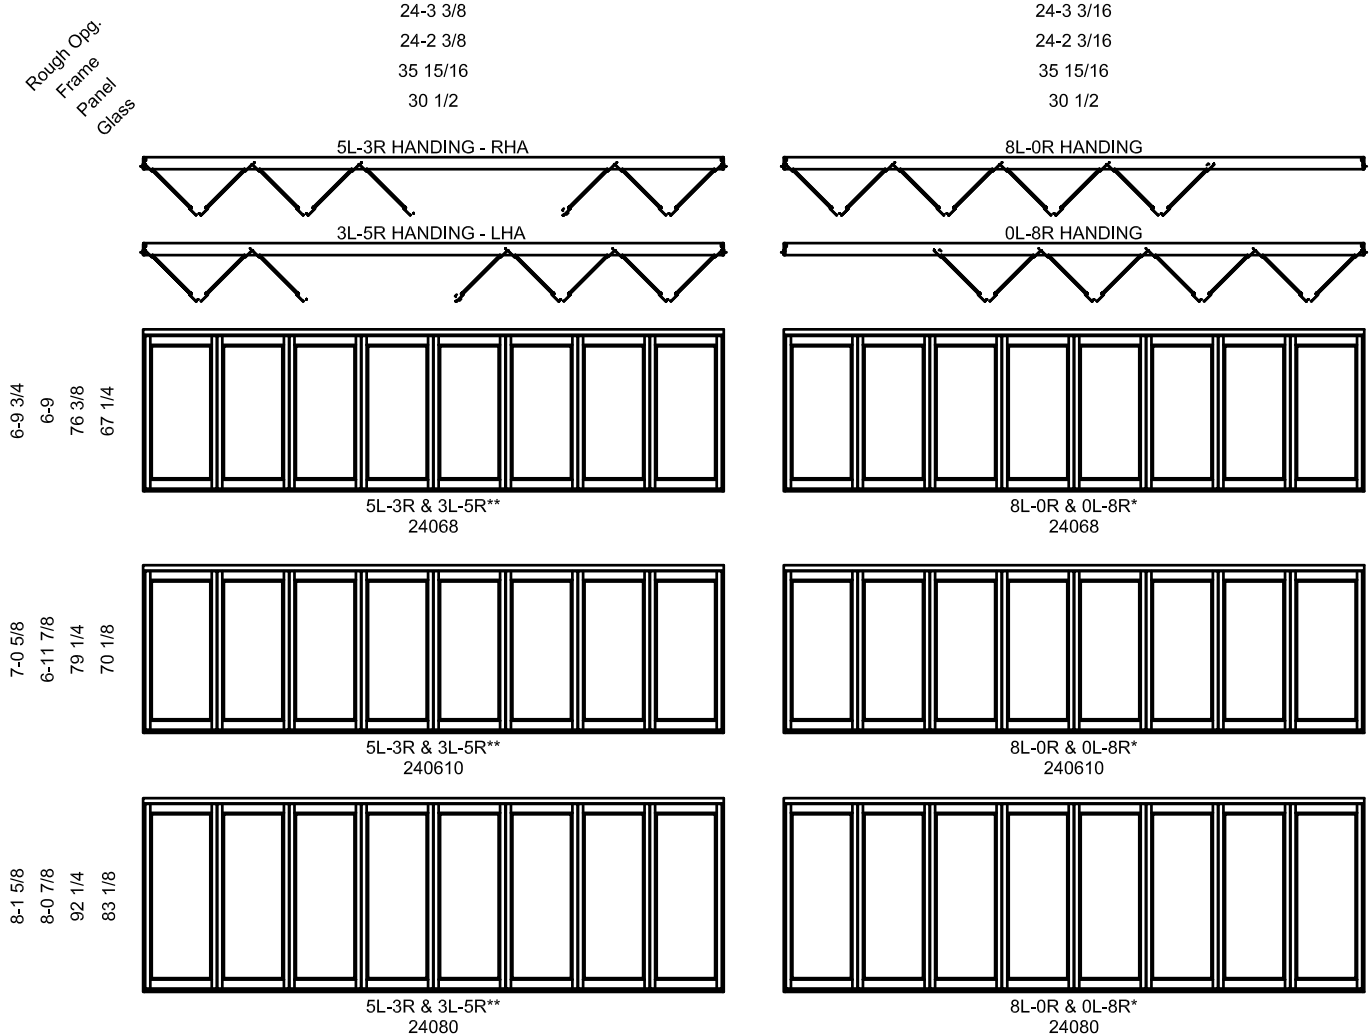

ELEVATIONS: 8 PANELS

SCALE: 1/8" = 1'-0"

Rough Opg.
Frame
Panel
Glass

6-9 3/4
6-9
76 3/8
67 1/4

7-0 5/8
6-11 7/8
79 1/4
70 1/8

8-1 5/8
8-0 7/8
92 1/4
83 1/8

NOTES:
* CANNOT BE OPENED FROM THE EXTERIOR

Pinnacle Series

NARROW OUTSWING BI-FOLD DOORS

ELEVATIONS: 8 PANELS

SCALE: 1/8" = 1'-0"

NOTES:
 * CANNOT BE OPENED FROM THE EXTERIOR
 ** RHA OR LHA HANDING OPTIONS OFFERED