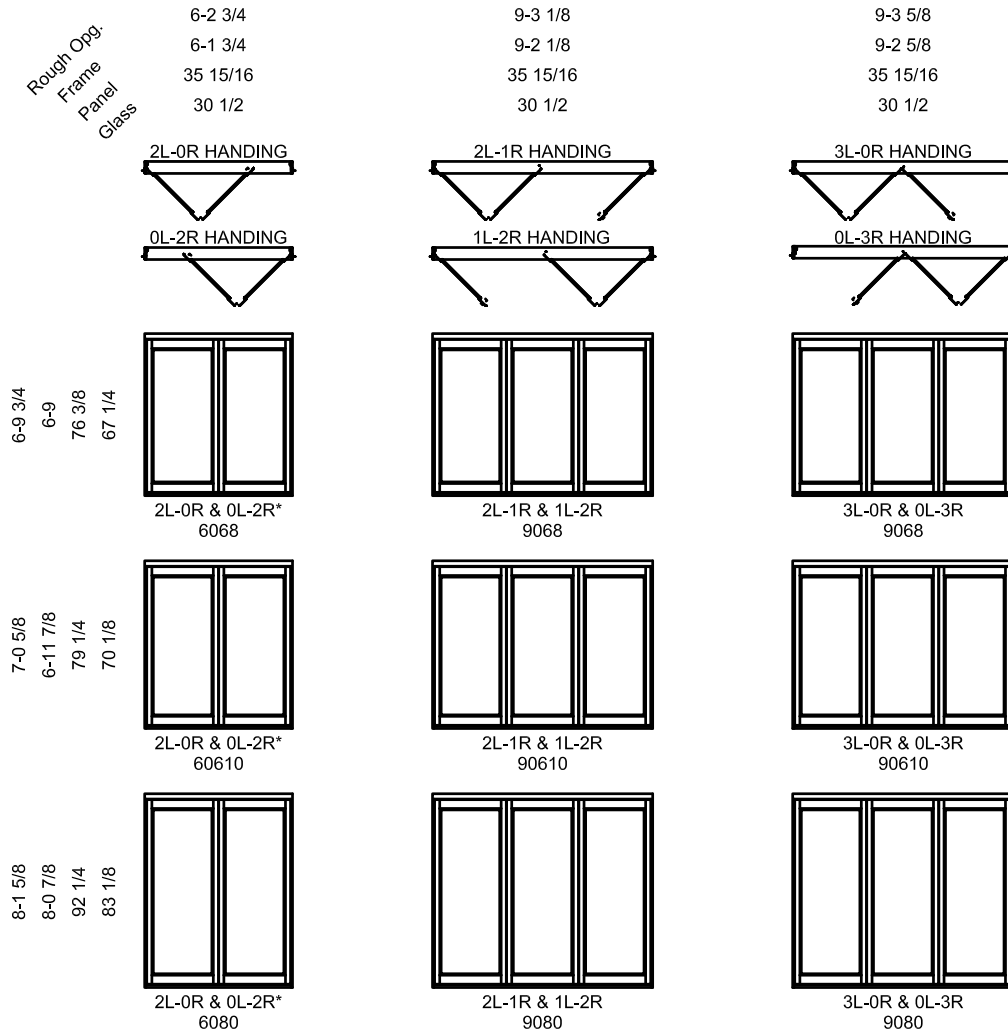

Pinnacle Series

NARROW OUTSWING BI-FOLD DOORS

ELEVATIONS: 2 & 3 PANELS

SCALE: 1/8" = 1'-0"

NOTES:

* CANNOT BE OPENED FROM THE EXTERIOR

Pinnacle Series

NARROW OUTSWING BI-FOLD DOORS

ELEVATIONS: 4 PANELS

SCALE: 1/8" = 1'-0"

Rough Opg.
Frame
Panel
Glass

6-9 3/4
6-9
76 3/8
67 1/4

7-0 5/8
6-11 7/8
79 1/4
70 1/8

8-1 5/8
8-0 7/8
92 1/4
83 1/8

NOTES:
* CANNOT BE OPENED FROM THE EXTERIOR

Pinnacle Series

18-3 1/16
18-2 1/16
35 15/16
30 1/2

18-3 1/4
18-2 1/4
35 15/16
30 1/2

6-9 3/4
6-9
76 3/8
67 1/4

6L-0R & 0L-6R*
18068

3L-3R**
18068

7-0 5/8
6-11 7/8
79 1/4
70 1/8

6L-0R & 0L-6R*
180610

3L-3R**
180610