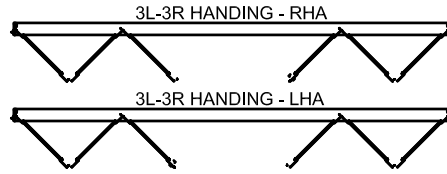

NARROW OUTSWING BI-FOLD DOORS

ELEVATIONS: 5 PANELS

SCALE: 1/8" = 1'-0"

Pinnacle Series

NARROW OUTSWING BI-FOLD DOORS

ELEVATIONS: 6 PANELS

SCALE: 1/8" = 1'-0"

Rough Opp.
Frame
Panel
Glass

18-3 1/16
18-2 1/16
35 15/16
30 1/2

18-3 1/4
18-2 1/4
35 15/16
30 1/2

6-9 3/4
6-9
76 3/8
67 1/4

6L-0R & 0L-6R*
18068

3L-3R**
18068

7-0 5/8
6-11 7/8
79 1/4
70 1/8

6L-0R & 0L-6R*
180610

3L-3R**
180610