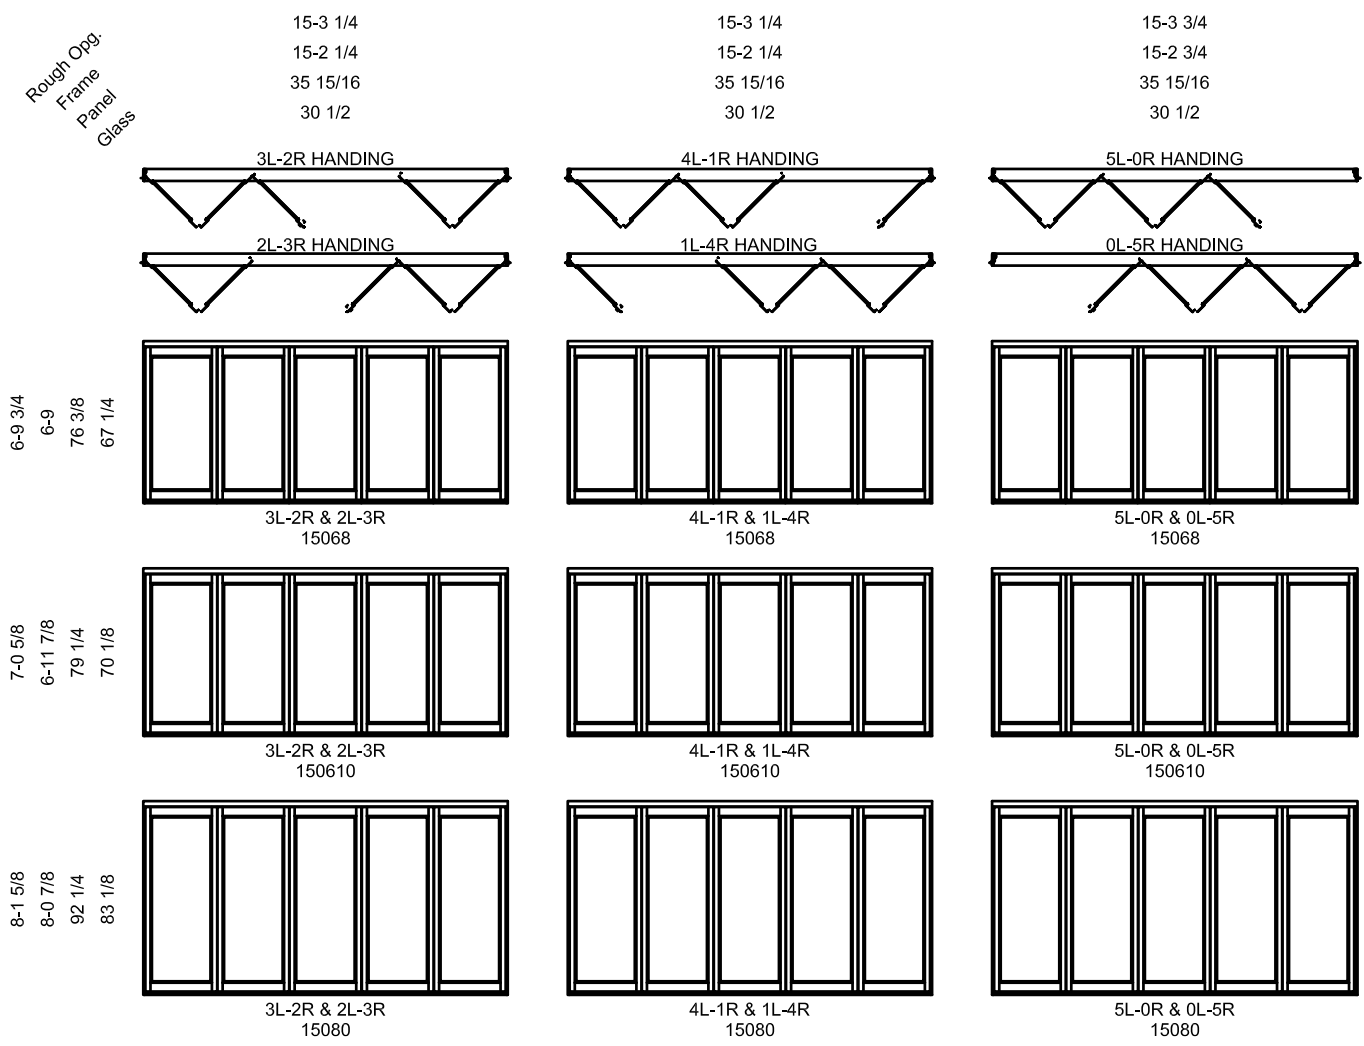

Pinnacle Series

NARROW OUTSWING BI-FOLD DOORS

ELEVATIONS: 5 PANELS

SCALE: 1/8" = 1'-0"