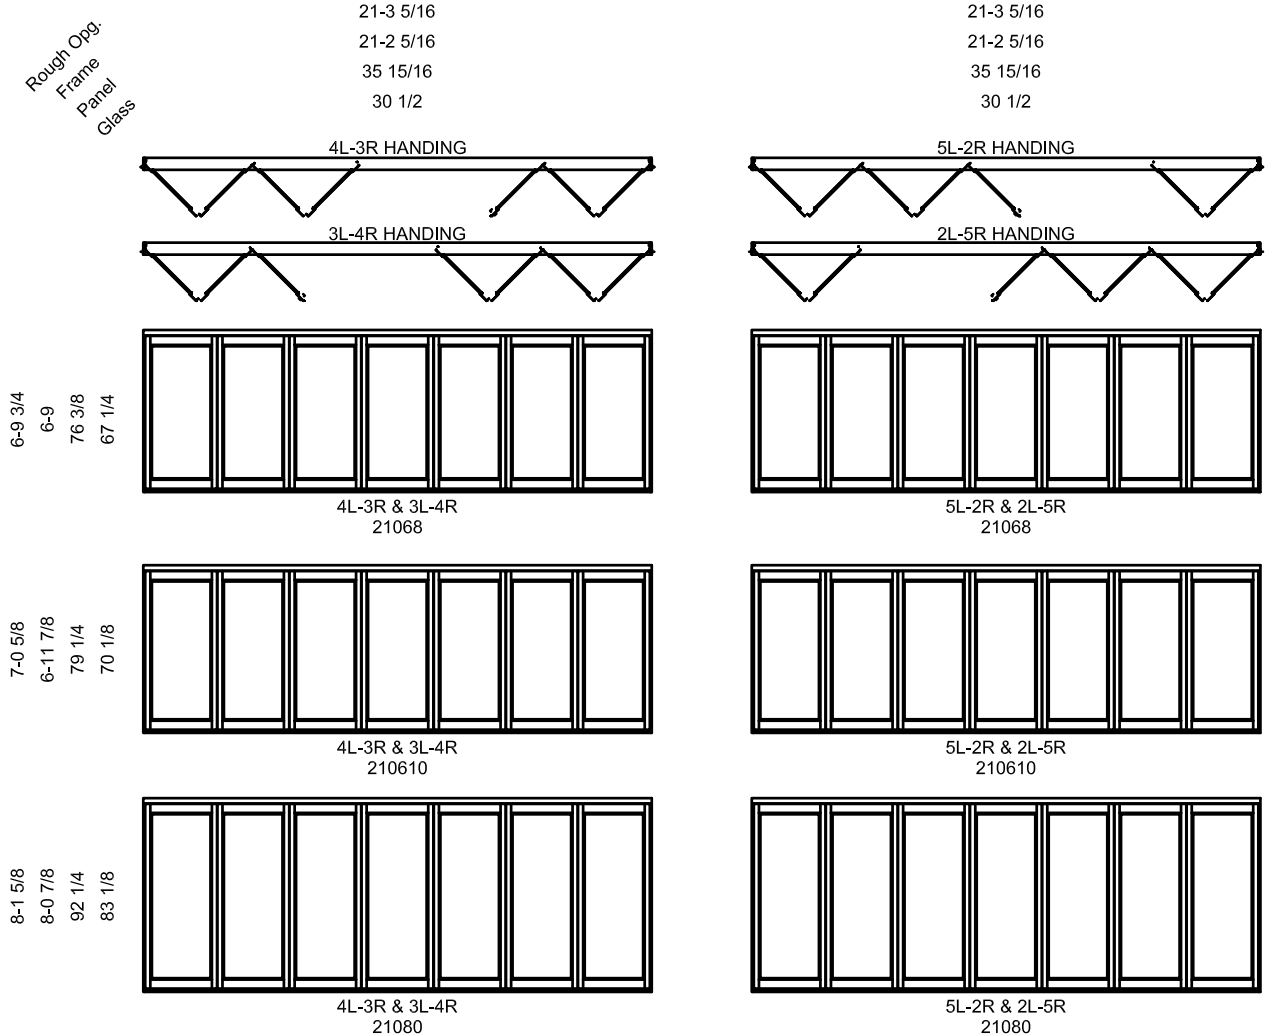

ELEVATIONS: 6 PANELS

SCALE: 1/8" = 1'-0"

Pinnacle Series

NARROW OUTSWING BI-FOLD DOORS

ELEVATIONS: 7 PANELS

SCALE: 1/8" = 1'-0"

Rough Opn.
Frame
Panel
Glass

6-9 3/4
6-9
76 3/8
67 1/4