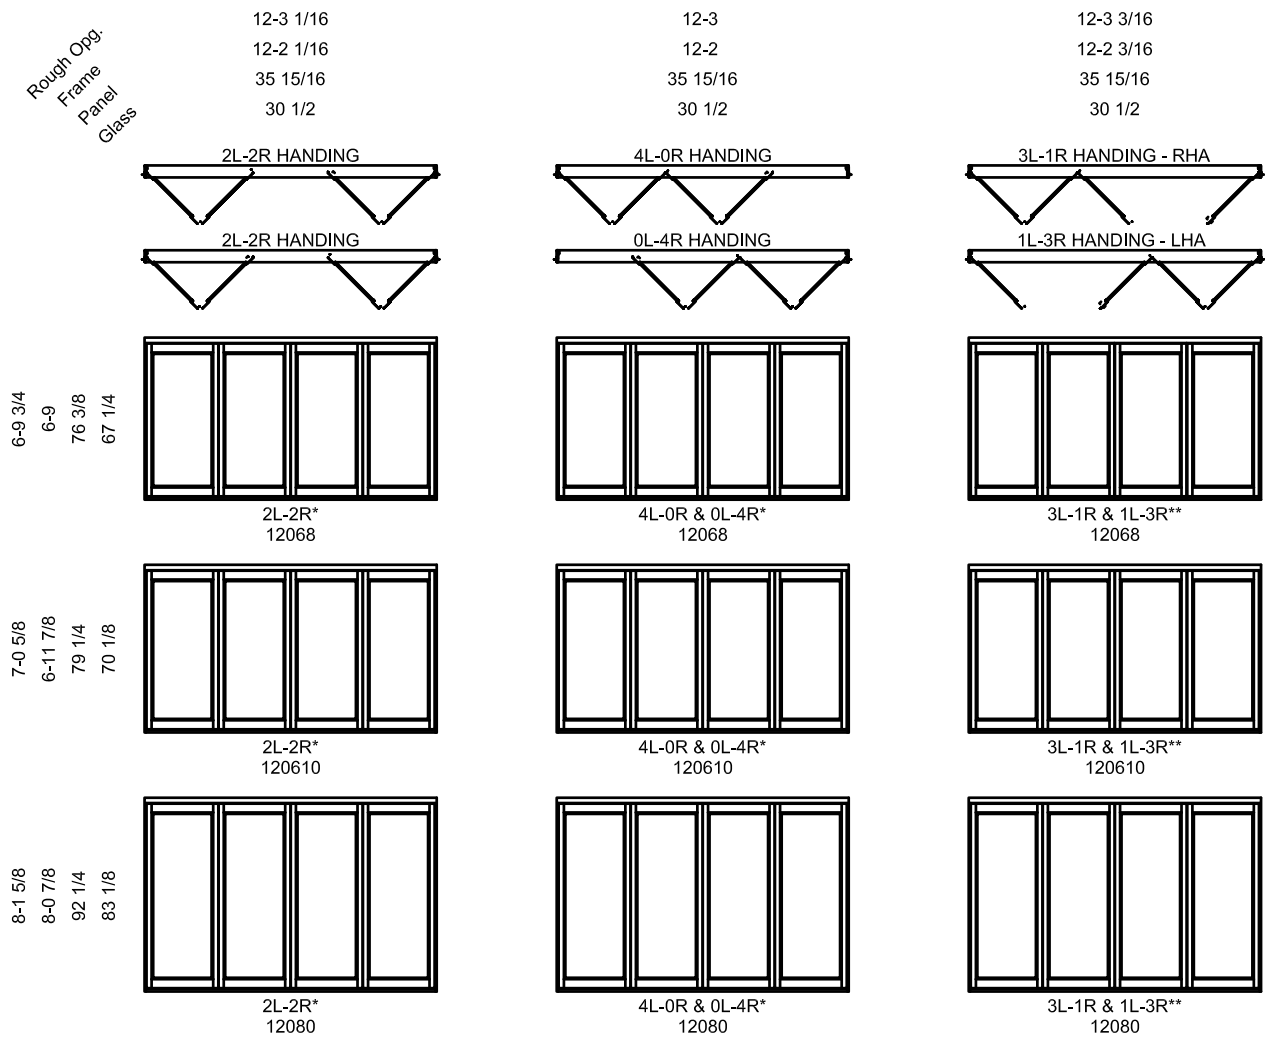

Pinnacle Series

NARROW OUTSWING BI-FOLD DOORS

ELEVATIONS: 2 & 3 PANELS

SCALE: 1/8" = 1'-0"

NOTES:

* CANNOT BE OPENED FROM THE EXTERIOR

Pinnacle Series

NARROW OUTSWING BI-FOLD DOORS

ELEVATIONS: 4 PANELS

SCALE: 1/8" = 1'-0"

Rough Opg.
Frame
Panel
Glass

6-9 3/4
6-9
76 3/8
67 1/4

7-0 5/8
6-11 7/8
79 1/4
70 1/8

8-1 5/8
8-0 7/8
92 1/4
83 1/8

NOTES:
* CANNOT BE OPENED FROM THE EXTERIOR

Pinnacle Series

18-3 1/16
18-2 1/16
35 15/16
30 1/2

18-3 1/4
18-2 1/4
35 15/16
30 1/2

6-9 3/4
6-9
76 3/8
67 1/4

6L-0R & 0L-6R*
18068

3L-3R**
18068

7-0 5/8
6-11 7/8
79 1/4
70 1/8

6L-0R & 0L-6R*
180610

3L-3R**
180610