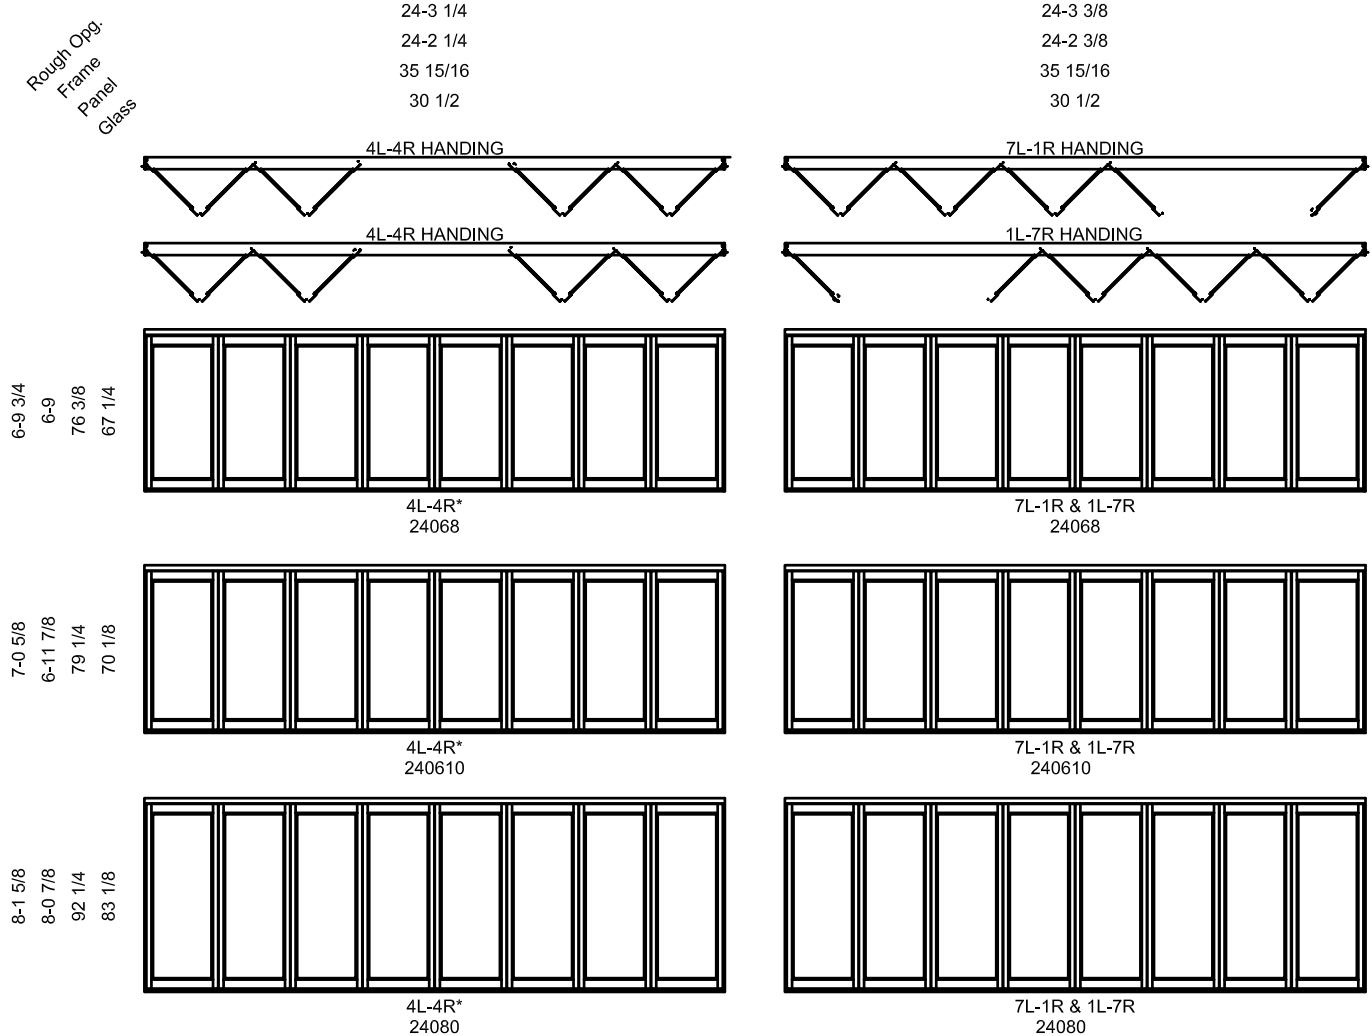

Pinnacle Series

NARROW OUTSWING BI-FOLD DOORS

ELEVATIONS: 8 PANELS

SCALE: 1/8" = 1'-0"

Rough Opg.
Frame
Panel
Glass

6-9 3/4
6-9
76 3/8
67 1/4

7-0 5/8
6-11 7/8
79 1/4
70 1/8

8-1 5/8
8-0 7/8
92 1/4
83 1/8

NOTES:
* CANNOT BE OPENED FROM THE EXTERIOR