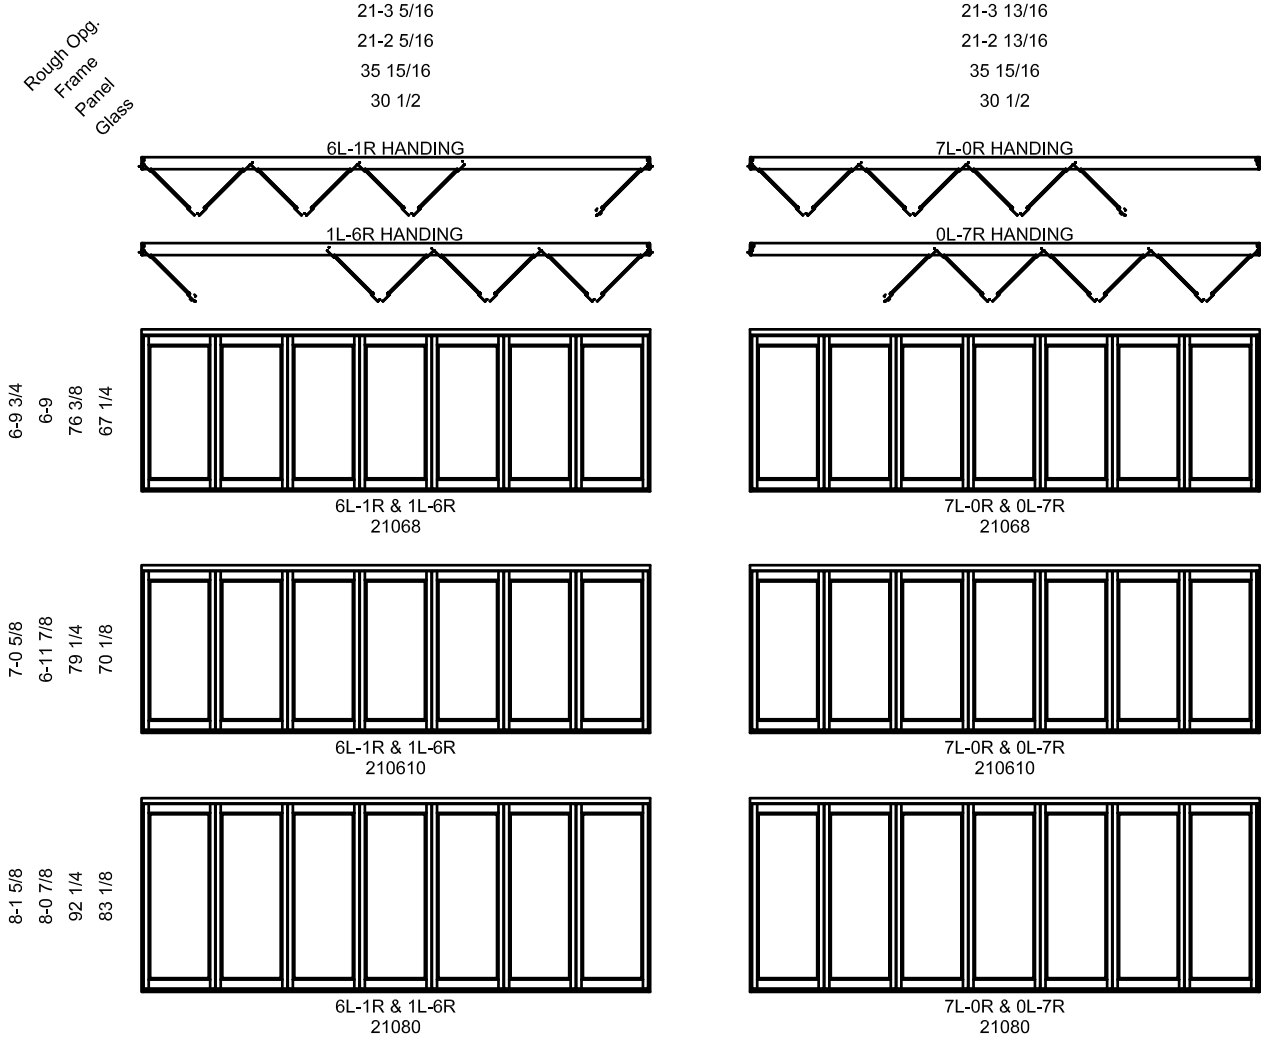

7-0 5/8
6-11 7/8
79 1/4
70 1/8

8-1 5/8
8-0 7/8
92 1/4
83 1/8

Pinnacle Series

NARROW OUTSWING BI-FOLD DOORS

ELEVATIONS: 7 PANELS

SCALE: 1/8" = 1'-0"

Pinnacle Series

NARROW OUTSWING BI-FOLD DOORS