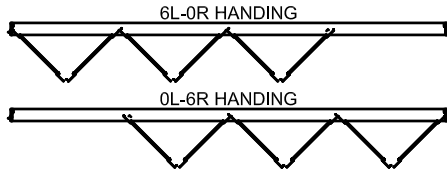

NARROW OUTSWING BI-FOLD DOORS

ELEVATIONS: 5 PANELS

SCALE: 1/8" = 1'-0"

Pinnacle Series

NARROW OUTSWING BI-FOLD DOORS

ELEVATIONS: 6 PANELS

SCALE: 1/8" = 1'-0"

Rough Opp.
Frame
Panel
Glass

18-3 1/16
18-2 1/16
35 15/16
30 1/2

18-3 1/4
18-2 1/4
35 15/16
30 1/2

6-9 3/4
6-9
76 3/8
67 1/4

6L-0R & 0L-6R*
18068

3L-3R**
18068

7-0 5/8
6-11 7/8
79 1/4
70 1/8

6L-0R & 0L-6R*
180610

3L-3R**
180610