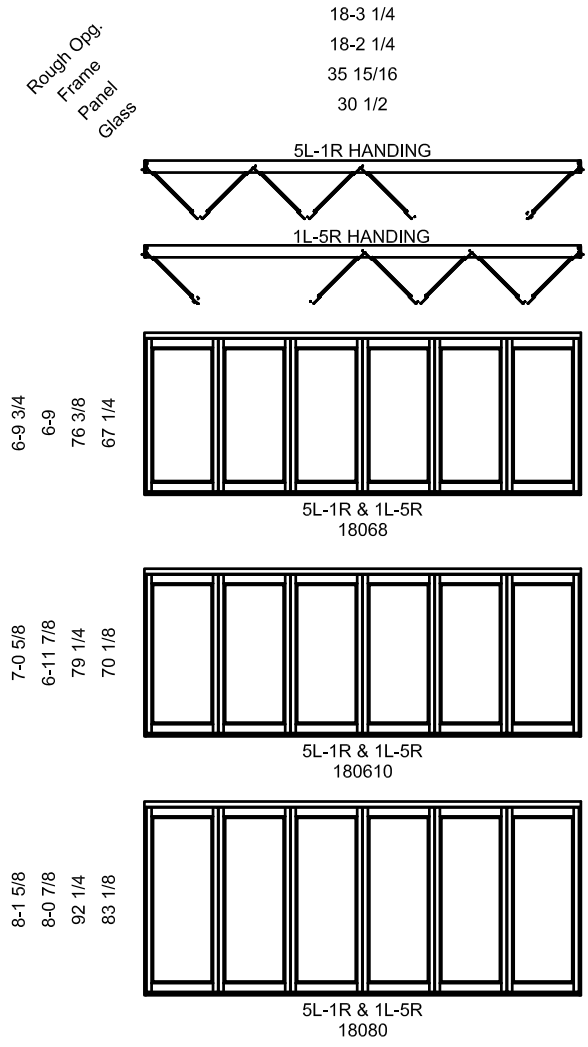

Pinnacle Series

NARROW OUTSWING BI-FOLD DOORS

ELEVATIONS: 6 PANELS

SCALE: 1/8" = 1'-0"