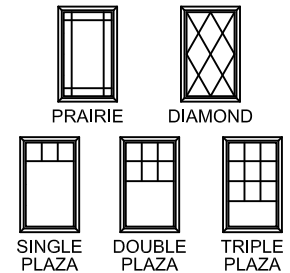

OTHER GRILLE PATTERNS

Mas. Oppg. Rough Oppg. Frame	2-7 2-7 2-6 1/2
3-6 3-6 3-5 1/2	3142 SPECIAL* EGRESS UNIT

NOTES:
SHADE SIZES MEET MOST EGRESS REQUIREMENTS. VERIFY LOCAL CODES.
* REQUIRES EGRESS HARDWARE TO MEET EGRESS REQUIREMENTS.