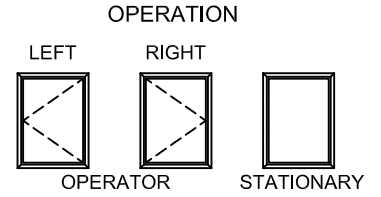

Next Dimension Signature Series

CASEMENT - 36" WIDE

ELEVATIONS : OPERATING / STATIONARY / PICTURE

SCALE: 1/8" = 1'-0"

Mas. Opp. Rough Opp. Frame	3-0	6-0	9-0	12-0
	3-0	6-0	9-0	12-0
	2-11 1/2	5-11 1/2	8-11 1/2	11-11 1/2
1-6 1-6 1-5 1/2	3618	3618-2	3618-3	3618-4
2-0 2-0 1-11 1/2	3624	3624-2	3624-3	3624-4
2-6 2-6 2-5 1/2	3630	3630-2	3630-3	3630-4
3-0 3-0 2-11 1/2	3636	3636-2	3636-3	3636-4
3-6 3-6 3-5 1/2	3642	3642-2	3642-3	3642-4
4-0 4-0 3-11 1/2	3648	3648-2	3648-3	3648-4
4-6 4-6 4-5 1/2	3654	3654-2	3654-3	3654-4
5-0 5-0 4-11 1/2	3660	3660-2	3660-3	3660-4
5-6 5-6 5-5 1/2	3666	3666-2	3666-3	
6-0 6-0 5-11 1/2	3672	3672-2	3672-3