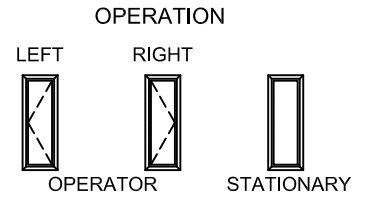

## CASEMENT - 18" WIDE

ELEVATIONS : OPERATING / STATIONARY / PICTURE

SCALE: 1/8" = 1'-0"

Mas. Opp. Rough Opp. Frame	1-6	3-0	4-6	6-0
	1-6 1-5 1/2	3-0 2-11 1/2	4-6 4-5 1/2	6-0 5-11 1/2
1-6 1-6 1-5 1/2	1818	1818-2	1818-3	1818-4
2-0 2-0 1-11 1/2	1824	1824-2	1824-3	1824-4
2-6 2-6 2-5 1/2	1830	1830-2	1830-3	1830-4
3-0 3-0 2-11 1/2	1836	1836-2	1836-3	1836-4
3-6 3-6 3-5 1/2	1842	1842-2	1842-3	1842-4
4-0 4-0 3-11 1/2	1848	1848-2	1848-3	1848-4
4-6 4-6 4-5 1/2	1854	1854-2	1854-3	1854-4
5-0 5-0 4-11 1/2	1860	1860-2	1860-3	1860-4
5-6 5-6 5-5 1/2	1866	1866-2	1866-3	1866-4
6-0 6-0 5-11 1/2	1872	1872-2	1872-3	1872-4