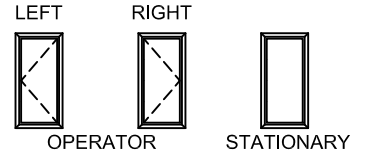

Next Dimension Signature Series

CASEMENT - 24" WIDE

ELEVATIONS : OPERATING / STATIONARY / PICTURE

SCALE: 1/8" = 1'-0"

Mas. Opp. Rough Opp. Frame	2-0	4-0	6-0	8-0
	2-0 1-11 1/2	4-0 3-11 1/2	6-0 5-11 1/2	8-0 7-11 1/2
1-6 1-6 1-5 1/2	2418	2418-2	2418-3	2418-4
2-0 2-0 1-11 1/2	2424	2424-2	2424-3	2424-4
2-6 2-6 2-5 1/2	2430	2430-2	2430-3	2430-4
3-0 3-0 2-11 1/2	2436	2436-2	2436-3	2436-4
3-6 3-6 3-5 1/2	2442	2442-2	2442-3	2442-4
4-0 4-0 3-11 1/2	2448	2448-2	2448-3	2448-4
4-6 4-6 4-5 1/2	2454	2454-2	2454-3	2454-4
5-0 5-0 4-11 1/2	2460	2460-2	2460-3	2460-4
5-6 5-6 5-5 1/2	2466	2466-2	2466-3	2466-4
6-0 6-0 5-11 1/2	2472	2472-2	2472-3	2472-4

OPERATION