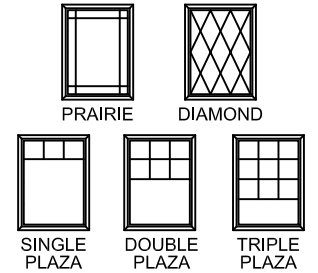

OTHER GRILLE PATTERNS