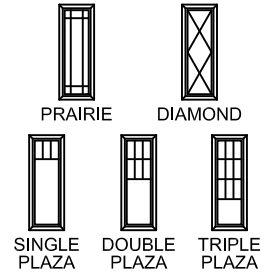

OTHER GRILLE PATTERNS