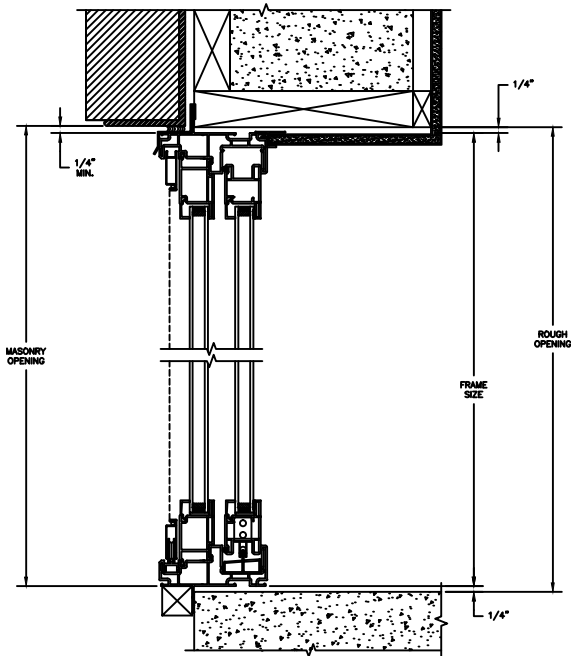

SLIDING PATIO DOOR

SECTION DETAILS : CONSTRUCTION

SCALE: 1 1/2" = 1'-0"

HEAD JAMB & SILL
2 X 6 FRAME WITH SIDING

JAMBS
2 X 6 FRAME WITH SIDING

HEAD JAMB & SILL
2 X 4 FRAME WITH STUCCO

JAMBS
2 X 4 FRAME WITH STUCCO

Next Dimension Signature Series

SLIDING PATIO DOOR

SECTION DETAILS : CONSTRUCTION

SCALE: 1 1/2" = 1'-0"

HEAD JAMB & SILL
2 X 6 FRAME WITH BRICK VENEER

JAMBS
2 X 6 FRAME WITH BRICK VENEER

HEAD JAMB & SILL
8" CONCRETE BLOCK WALL
WITH BRICK VENEER

JAMBS
8" CONCRETE BLOCK WALL
WITH BRICK VENEER