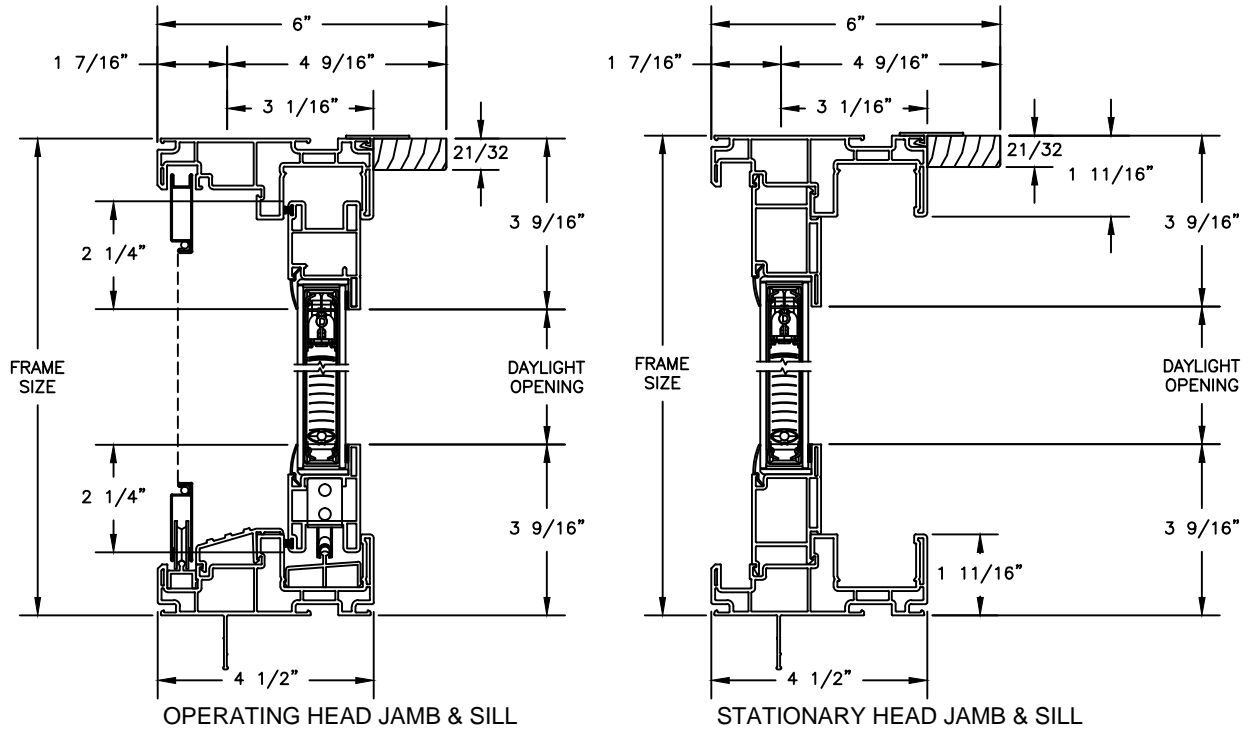

Next Dimension Signature Series

SLIDING PATIO DOOR

SECTION DETAILS
SCALE: 3" = 1'-0"

Next Dimension Signature Series

SLIDING PATIO DOOR

SECTION DETAILS: BLINDS BETWEEN GLASS

SCALE: 3" = 1'-0"

Next Dimension Signature Series

SLIDING PATIO DOOR

SECTION DETAILS: MULLIONS

SCALE: 3" = 1'-0"

HORIZONTAL MULLION
TRANSOM/OPERATOR

HORIZONTAL 2" MULLION
TRANSOM/OPERATOR

HORIZONTAL MULLION
RADIUS/OPERATOR

HORIZONTAL 2" MULLION
RADIUS/OPERATOR

VERTICAL MULLION
SIDELIGHT/OPERATOR

VERTICAL 2" MULLION
STATIONARY/SIDELIGHT

Next Dimension Signature Series

SLIDING PATIO DOOR

SECTION DETAILS : DIVIDED LITE OPTIONS

SCALE: 3" = 1'-0"

INSULATING GLASS

3/4" PROFILED INNERGRILLE

5/8" PUTTY WDL
WITH INNERBAR

5/8" PUTTY WDL (EXTERIOR ONLY)
WITH 5/8" FLAT INNERGRILLE

7/8" PUTTY WDL
WITH INNERBAR

7/8" PUTTY WDL (EXTERIOR ONLY)
WITH 13/16" FLAT INNERGRILLE

Next Dimension Signature Series