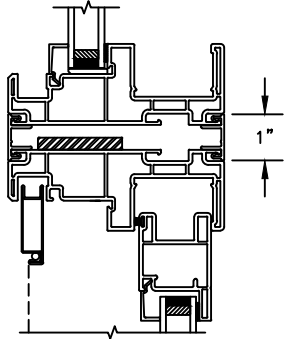

Next Dimension Signature Series

SLIDING PATIO DOOR

SECTION DETAILS
SCALE: 3" = 1'-0"

Next Dimension Signature Series

SLIDING PATIO DOOR

SECTION DETAILS: BLINDS BETWEEN GLASS

SCALE: 3" = 1'-0"

Next Dimension Signature Series

SLIDING PATIO DOOR

SECTION DETAILS: MULLIONS

SCALE: 3" = 1'-0"

HORIZONTAL MULLION
TRANSOM/OPERATOR

HORIZONTAL 2" MULLION
TRANSOM/OPERATOR

HORIZONTAL MULLION
RADIUS/OPERATOR

HORIZONTAL 2" MULLION
RADIUS/OPERATOR

5/8" PUTTY WDL
WITH INNERBAR

5/8" PUTTY WDL (EXTERIOR ONLY)
WITH 5/8" FLAT INNERGRILLE

7/8" PUTTY WDL
WITH INNERBAR

7/8" PUTTY WDL (EXTERIOR ONLY)
WITH 13/16" FLAT INNERGRILLE

Next Dimension Signature Series