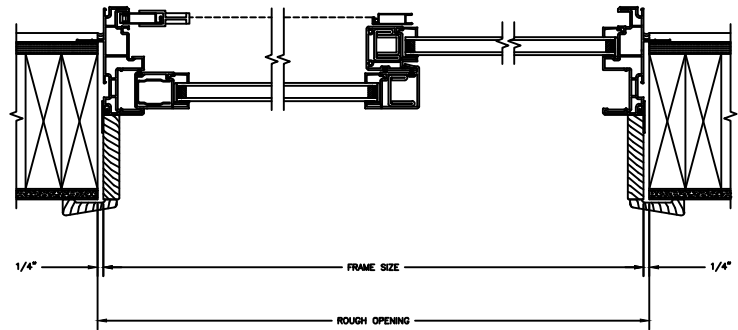

5/8" PUTTY WDL
WITH INNERBAR

5/8" PUTTY WDL (EXTERIOR ONLY)
WITH 5/8" FLAT INNERGRILLE

7/8" PUTTY WDL
WITH INNERBAR

7/8" PUTTY WDL (EXTERIOR ONLY)
WITH 13/16" FLAT INNERGRILLE

Next Dimension Signature Series

SLIDING PATIO DOOR

SECTION DETAILS : CONSTRUCTION

SCALE: 1 1/2" = 1'-0"

HEAD JAMB & SILL
2 X 6 FRAME WITH SIDING

JAMBS
2 X 6 FRAME WITH SIDING

HEAD JAMB & SILL
2 X 4 FRAME WITH STUCCO

JAMBS
2 X 4 FRAME WITH STUCCO