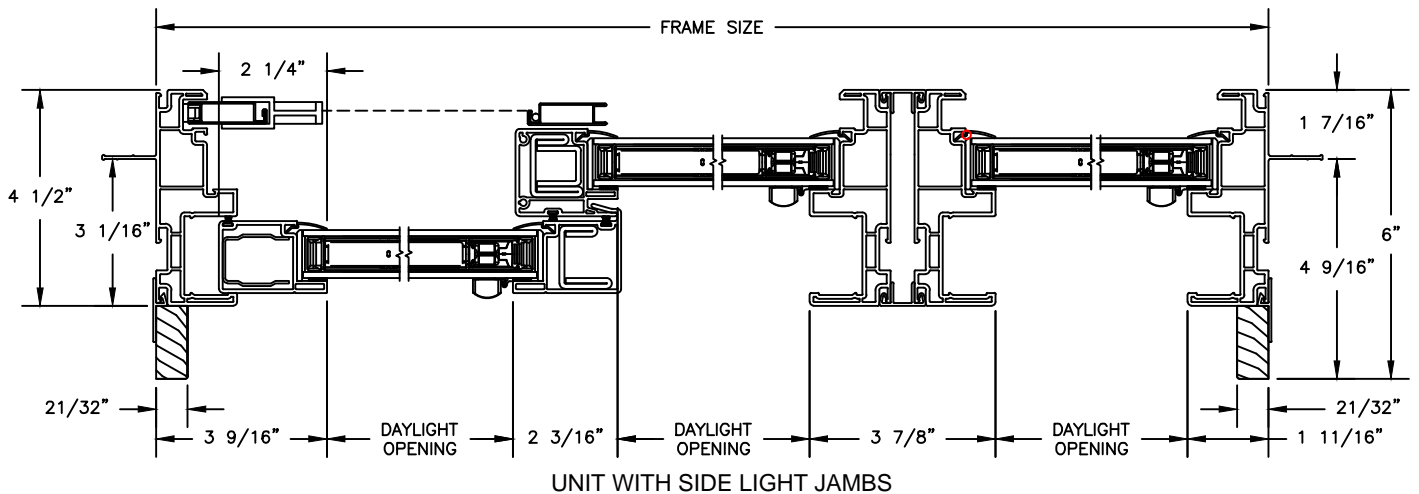

Next Dimension Signature Series

SLIDING PATIO DOOR

SECTION DETAILS
SCALE: 3" = 1'-0"

Next Dimension Signature Series

SLIDING PATIO DOOR

SECTION DETAILS: BLINDS BETWEEN GLASS

SCALE: 3" = 1'-0"

Next Dimension Signature Series

SLIDING PATIO DOOR

SECTION DETAILS: MULLIONS

SCALE: 3" = 1'-0"

HORIZONTAL MULLION
TRANSOM/OPERATOR

HORIZONTAL 2" MULLION
TRANSOM/OPERATOR

HORIZONTAL MULLION
RADIUS/OPERATOR

HORIZONTAL 2" MULLION
RADIUS/OPERATOR

VERTICAL MULLION
SIDELIGHT/OPERATOR

VERTICAL 2" MULLION
STATIONARY/SIDELIGHT

Next Dimension Signature Series

SLIDING PATIO DOOR

SECTION DETAILS : DIVIDED LITE OPTIONS

SCALE: 3" = 1'-0"

INSULATING GLASS

3/4" PROFILED INNERGRILLE

5/8" PUTTY WDL
WITH INNERBAR

5/8" PUTTY WDL (EXTERIOR ONLY)
WITH 5/8" FLAT INNERGRILLE

7/8" PUTTY WDL
WITH INNERBAR

7/8" PUTTY WDL (EXTERIOR ONLY)
WITH 13/16" FLAT INNERGRILLE

Next Dimension Signature Series