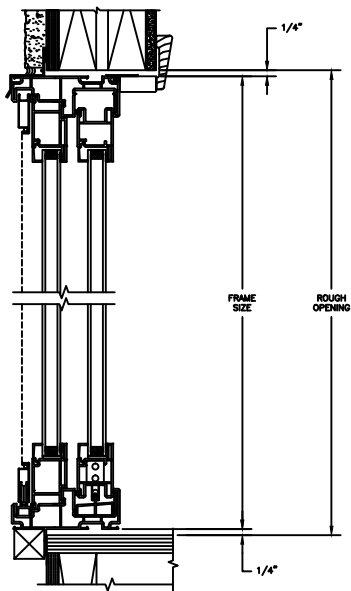

5/8" PUTTY WDL
WITH INNERBAR

5/8" PUTTY WDL (EXTERIOR ONLY)
WITH 5/8" FLAT INNERGRILLE

7/8" PUTTY WDL
WITH INNERBAR

7/8" PUTTY WDL (EXTERIOR ONLY)
WITH 13/16" FLAT INNERGRILLE

Next Dimension Signature Series

SLIDING PATIO DOOR

SECTION DETAILS : CONSTRUCTION

SCALE: 1 1/2" = 1'-0"

HEAD JAMB & SILL
2 X 6 FRAME WITH SIDING

JAMBS
2 X 6 FRAME WITH SIDING

HEAD JAMB & SILL
2 X 4 FRAME WITH STUCCO

JAMBS
2 X 4 FRAME WITH STUCCO

Next Dimension Signature Series

SLIDING PATIO DOOR

SECTION DETAILS : CONSTRUCTION

SCALE: 1 1/2" = 1'-0"

HEAD JAMB & SILL
2 X 6 FRAME WITH BRICK VENEER

JAMBS
2 X 6 FRAME WITH BRICK VENEER

HEAD JAMB & SILL
8" CONCRETE BLOCK WALL
WITH BRICK VENEER

JAMBS
8" CONCRETE BLOCK WALL
WITH BRICK VENEER