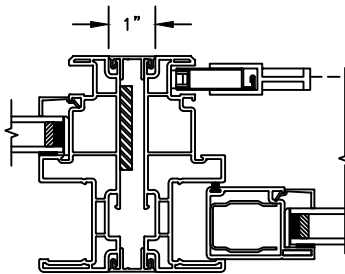

SLIDING PATIO DOOR

SECTION DETAILS: MULLIONS

SCALE: 3" = 1'-0"

HORIZONTAL MULLION
TRANSOM/OPERATOR

HORIZONTAL 2" MULLION
TRANSOM/OPERATOR

HORIZONTAL MULLION
RADIUS/OPERATOR

HORIZONTAL 2" MULLION
RADIUS/OPERATOR

VERTICAL MULLION
SIDELIGHT/OPERATOR

VERTICAL 2" MULLION
STATIONARY/SIDELIGHT

Next Dimension Signature Series

SLIDING PATIO DOOR

SECTION DETAILS : DIVIDED LITE OPTIONS

SCALE: 3" = 1'-0"

INSULATING GLASS

3/4" PROFILED INNERGRILLE

5/8" PUTTY WDL
WITH INNERBAR

5/8" PUTTY WDL (EXTERIOR ONLY)
WITH 5/8" FLAT INNERGRILLE

7/8" PUTTY WDL
WITH INNERBAR

7/8" PUTTY WDL (EXTERIOR ONLY)
WITH 13/16" FLAT INNERGRILLE

Next Dimension Signature Series