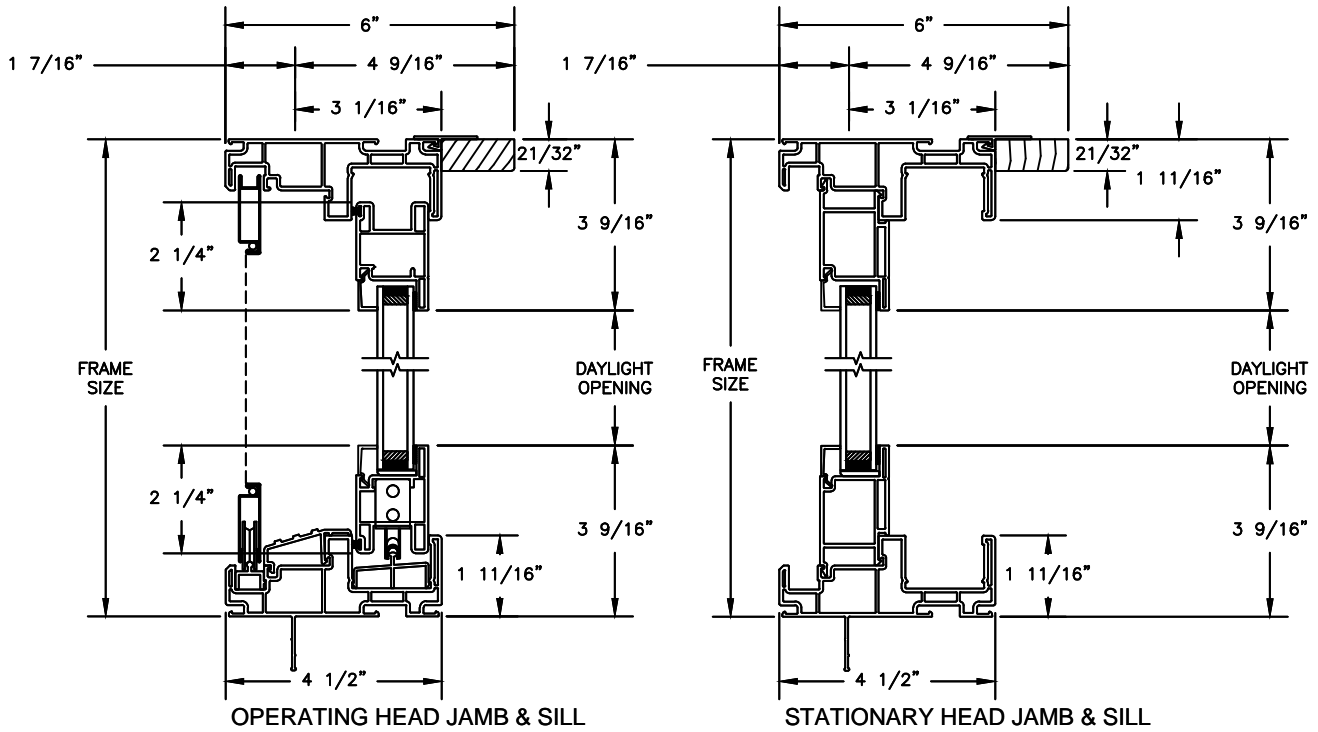

Next Dimension Signature Series

SLIDING PATIO DOOR

SECTION DETAILS
SCALE: 3" = 1'-0"

Next Dimension Signature Series

SLIDING PATIO DOOR

SECTION DETAILS: BLINDS BETWEEN GLASS

SCALE: 3" = 1'-0"

Next Dimension Signature Series

SLIDING PATIO DOOR

SECTION DETAILS: MULLIONS

SCALE: 3" = 1'-0"

HORIZONTAL MULLION
TRANSOM/OPERATOR

HORIZONTAL 2" MULLION
TRANSOM/OPERATOR

HORIZONTAL MULLION
RADIUS/OPERATOR

HORIZONTAL 2" MULLION
RADIUS/OPERATOR

VERTICAL MULLION
SIDELIGHT/OPERATOR

VERTICAL 2" MULLION
STATIONARY/SIDELIGHT

Next Dimension Signature Series

SLIDING PATIO DOOR

SECTION DETAILS : DIVIDED LITE OPTIONS

SCALE: 3" = 1'-0"

INSULATING GLASS

3/4" PROFILED INNERGRILLE

5/8" PUTTY WDL
WITH INNERBAR

5/8" PUTTY WDL (EXTERIOR ONLY)
WITH 5/8" FLAT INNERGRILLE

7/8" PUTTY WDL
WITH INNERBAR

7/8" PUTTY WDL (EXTERIOR ONLY)
WITH 13/16" FLAT INNERGRILLE

Next Dimension Signature Series