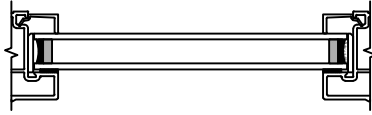

VERTICAL MULLION
SIDELIGHT/OPERATOR

VERTICAL 2" MULLION
STATIONARY/SIDELIGHT

Next Dimension Signature Series

SLIDING PATIO DOOR

SECTION DETAILS : DIVIDED LITE OPTIONS

SCALE: 3" = 1'-0"

INSULATING GLASS

3/4" PROFILED INNERGRILLE

5/8" PUTTY WDL
WITH INNERBAR

5/8" PUTTY WDL (EXTERIOR ONLY)
WITH 5/8" FLAT INNERGRILLE

7/8" PUTTY WDL
WITH INNERBAR

7/8" PUTTY WDL (EXTERIOR ONLY)
WITH 13/16" FLAT INNERGRILLE

Next Dimension Signature Series