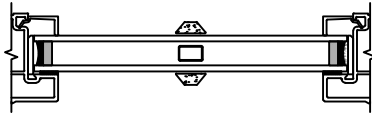

VERTICAL MULLION
SIDELIGHT/OPERATOR

VERTICAL 2" MULLION
STATIONARY/SIDELIGHT

Next Dimension Signature Series

SLIDING PATIO DOOR

SECTION DETAILS : DIVIDED LITE OPTIONS

SCALE: 3" = 1'-0"

INSULATING GLASS

3/4" PROFILED INNERGRILLE

5/8" PUTTY WDL
WITH INNERBAR

5/8" PUTTY WDL (EXTERIOR ONLY)
WITH 5/8" FLAT INNERGRILLE

7/8" PUTTY WDL
WITH INNERBAR

7/8" PUTTY WDL (EXTERIOR ONLY)
WITH 13/16" FLAT INNERGRILLE

Next Dimension Signature Series