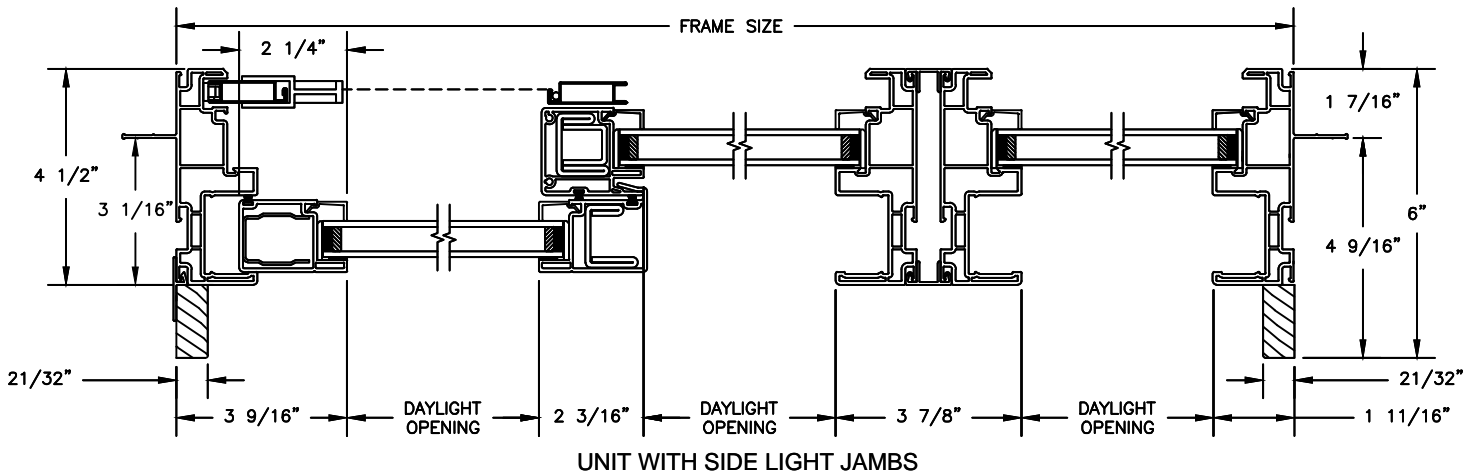

Next Dimension Signature Series

SLIDING PATIO DOOR

SECTION DETAILS
SCALE: 3" = 1'-0"

Next Dimension Signature Series

SLIDING PATIO DOOR

SECTION DETAILS: BLINDS BETWEEN GLASS

SCALE: 3" = 1'-0"

Next Dimension Signature Series

SLIDING PATIO DOOR

SECTION DETAILS: MULLIONS

SCALE: 3" = 1'-0"

HORIZONTAL MULLION
TRANSOM/OPERATOR

HORIZONTAL 2" MULLION
TRANSOM/OPERATOR

HORIZONTAL MULLION
RADIUS/OPERATOR

HORIZONTAL 2" MULLION
RADIUS/OPERATOR

VERTICAL MULLION
SIDELIGHT/OPERATOR

VERTICAL 2" MULLION
STATIONARY/SIDELIGHT

Next Dimension Signature Series

SLIDING PATIO DOOR

SECTION DETAILS : DIVIDED LITE OPTIONS

SCALE: 3" = 1'-0"

INSULATING GLASS

3/4" PROFILED INNERGRILLE

5/8" PUTTY WDL
WITH INNERBAR

5/8" PUTTY WDL (EXTERIOR ONLY)
WITH 5/8" FLAT INNERGRILLE

7/8" PUTTY WDL
WITH INNERBAR

7/8" PUTTY WDL (EXTERIOR ONLY)
WITH 13/16" FLAT INNERGRILLE

Next Dimension Signature Series