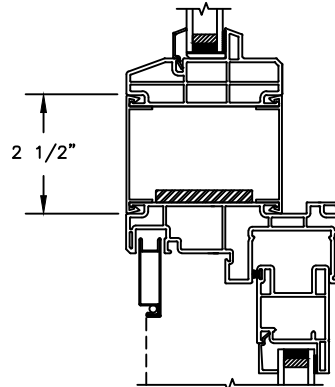

SLIDING PATIO DOOR

SECTION DETAILS: MULLIONS

SCALE: 3" = 1'-0"

HORIZONTAL MULLION
TRANSOM/OPERATOR

HORIZONTAL 2" MULLION
TRANSOM/OPERATOR

HORIZONTAL MULLION
RADIUS/OPERATOR

HORIZONTAL 2" MULLION
RADIUS/OPERATOR

5/8" PUTTY WDL
WITH INNERBAR

5/8" PUTTY WDL (EXTERIOR ONLY)
WITH 5/8" FLAT INNERGRILLE

7/8" PUTTY WDL
WITH INNERBAR

7/8" PUTTY WDL (EXTERIOR ONLY)
WITH 13/16" FLAT INNERGRILLE

Next Dimension Signature Series