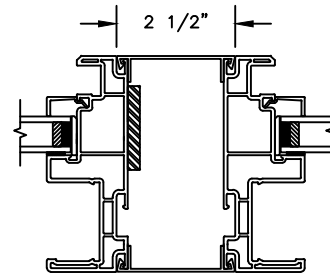

SLIDING PATIO DOOR

SECTION DETAILS: MULLIONS

SCALE: 3" = 1'-0"

HORIZONTAL MULLION
TRANSOM/OPERATOR

HORIZONTAL 2" MULLION
TRANSOM/OPERATOR

HORIZONTAL MULLION
RADIUS/OPERATOR

HORIZONTAL 2" MULLION
RADIUS/OPERATOR

VERTICAL MULLION
SIDELIGHT/OPERATOR

VERTICAL 2" MULLION
STATIONARY/SIDELIGHT

Next Dimension Signature Series

SLIDING PATIO DOOR

SECTION DETAILS : DIVIDED LITE OPTIONS

SCALE: 3" = 1'-0"

INSULATING GLASS

3/4" PROFILED INNERGRILLE

5/8" PUTTY WDL
WITH INNERBAR

5/8" PUTTY WDL (EXTERIOR ONLY)
WITH 5/8" FLAT INNERGRILLE

7/8" PUTTY WDL
WITH INNERBAR

7/8" PUTTY WDL (EXTERIOR ONLY)
WITH 13/16" FLAT INNERGRILLE

Next Dimension Signature Series