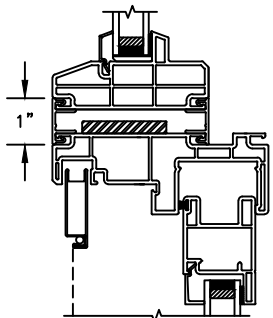

SLIDING PATIO DOOR

SECTION DETAILS: MULLIONS

SCALE: 3" = 1'-0"

HORIZONTAL MULLION
TRANSOM/OPERATOR

HORIZONTAL 2" MULLION
TRANSOM/OPERATOR

HORIZONTAL MULLION
RADIUS/OPERATOR

HORIZONTAL 2" MULLION
RADIUS/OPERATOR

VERTICAL MULLION
SIDELIGHT/OPERATOR

VERTICAL 2" MULLION
STATIONARY/SIDELIGHT

Next Dimension Signature Series

SLIDING PATIO DOOR

SECTION DETAILS : DIVIDED LITE OPTIONS

SCALE: 3" = 1'-0"

INSULATING GLASS

3/4" PROFILED INNERGRILLE

5/8" PUTTY WDL
WITH INNERBAR

5/8" PUTTY WDL (EXTERIOR ONLY)
WITH 5/8" FLAT INNERGRILLE

7/8" PUTTY WDL
WITH INNERBAR

7/8" PUTTY WDL (EXTERIOR ONLY)
WITH 13/16" FLAT INNERGRILLE

Next Dimension Signature Series