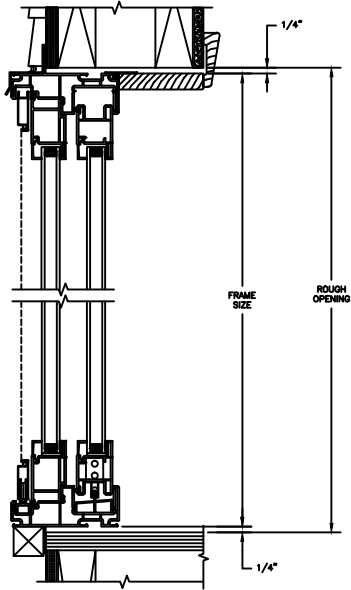

5/8" PUTTY WDL
WITH INNERBAR

5/8" PUTTY WDL (EXTERIOR ONLY)
WITH 5/8" FLAT INNERGRILLE

7/8" PUTTY WDL
WITH INNERBAR

7/8" PUTTY WDL (EXTERIOR ONLY)
WITH 13/16" FLAT INNERGRILLE

Next Dimension Signature Series

SLIDING PATIO DOOR

SECTION DETAILS : CONSTRUCTION

SCALE: 1 1/2" = 1'-0"

HEAD JAMB & SILL
2 X 6 FRAME WITH SIDING

JAMBS
2 X 6 FRAME WITH SIDING

HEAD JAMB & SILL
2 X 4 FRAME WITH STUCCO

JAMBS
2 X 4 FRAME WITH STUCCO

Next Dimension Signature Series

SLIDING PATIO DOOR

SECTION DETAILS : CONSTRUCTION

SCALE: 1 1/2" = 1'-0"

HEAD JAMB & SILL
2 X 6 FRAME WITH BRICK VENEER

JAMBS
2 X 6 FRAME WITH BRICK VENEER

HEAD JAMB & SILL
8" CONCRETE BLOCK WALL
WITH BRICK VENEER

JAMBS
8" CONCRETE BLOCK WALL
WITH BRICK VENEER