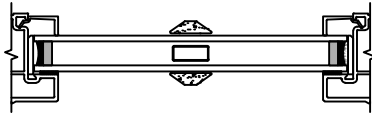

VERTICAL MULLION
SIDELIGHT/OPERATOR

VERTICAL 2" MULLION
STATIONARY/SIDELIGHT

Next Dimension Signature Series

SLIDING PATIO DOOR

SECTION DETAILS : DIVIDED LITE OPTIONS

SCALE: 3" = 1'-0"

INSULATING GLASS

3/4" PROFILED INNERGRILLE

5/8" PUTTY WDL
WITH INNERBAR

5/8" PUTTY WDL (EXTERIOR ONLY)
WITH 5/8" FLAT INNERGRILLE

7/8" PUTTY WDL
WITH INNERBAR

7/8" PUTTY WDL (EXTERIOR ONLY)
WITH 13/16" FLAT INNERGRILLE

Next Dimension Signature Series