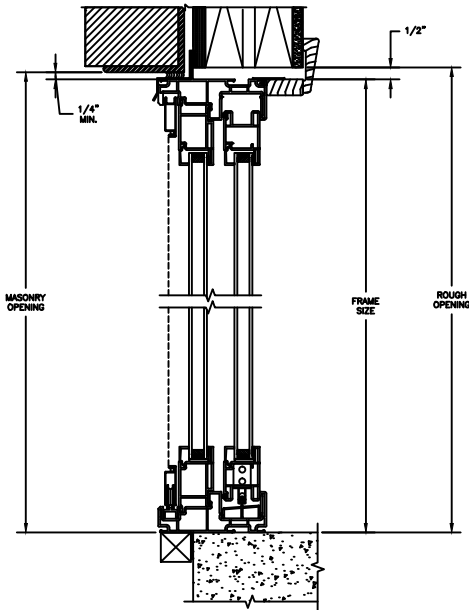

SLIDING PATIO DOOR

SECTION DETAILS : CONSTRUCTION

SCALE: 1 1/2" = 1'-0"

HEAD JAMB & SILL
2 X 6 FRAME WITH SIDING

JAMBS
2 X 6 FRAME WITH SIDING

HEAD JAMB & SILL
2 X 4 FRAME WITH STUCCO

JAMBS
2 X 4 FRAME WITH STUCCO

Next Dimension Signature Series

SLIDING PATIO DOOR

SECTION DETAILS : CONSTRUCTION

SCALE: 1 1/2" = 1'-0"

HEAD JAMB & SILL
2 X 6 FRAME WITH BRICK VENEER

JAMBS
2 X 6 FRAME WITH BRICK VENEER

HEAD JAMB & SILL
8" CONCRETE BLOCK WALL
WITH BRICK VENEER

JAMBS
8" CONCRETE BLOCK WALL
WITH BRICK VENEER