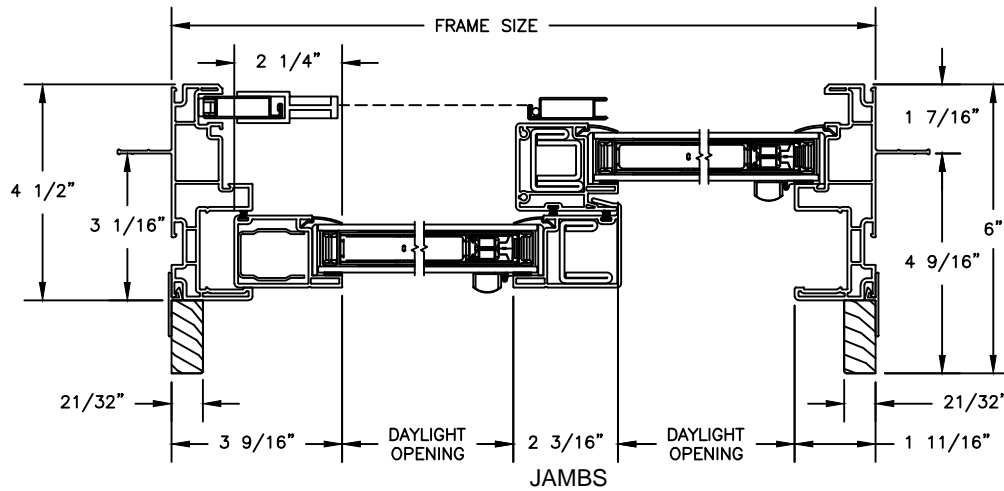

Next Dimension Signature Series

SLIDING PATIO DOOR

SECTION DETAILS
SCALE: 3" = 1'-0"

Next Dimension Signature Series

SLIDING PATIO DOOR

SECTION DETAILS: BLINDS BETWEEN GLASS

SCALE: 3" = 1'-0"

Next Dimension Signature Series

SLIDING PATIO DOOR

SECTION DETAILS: MULLIONS

SCALE: 3" = 1'-0"

HORIZONTAL MULLION
TRANSOM/OPERATOR

HORIZONTAL 2" MULLION
TRANSOM/OPERATOR

HORIZONTAL MULLION
RADIUS/OPERATOR

HORIZONTAL 2" MULLION
RADIUS/OPERATOR

VERTICAL MULLION
SIDELIGHT/OPERATOR

VERTICAL 2" MULLION
STATIONARY/SIDELIGHT

Next Dimension Signature Series

SLIDING PATIO DOOR

SECTION DETAILS : DIVIDED LITE OPTIONS

SCALE: 3" = 1'-0"

INSULATING GLASS

3/4" PROFILED INNERGRILLE

JAMBS
8" CONCRETE BLOCK WALL
WITH BRICK VENEER