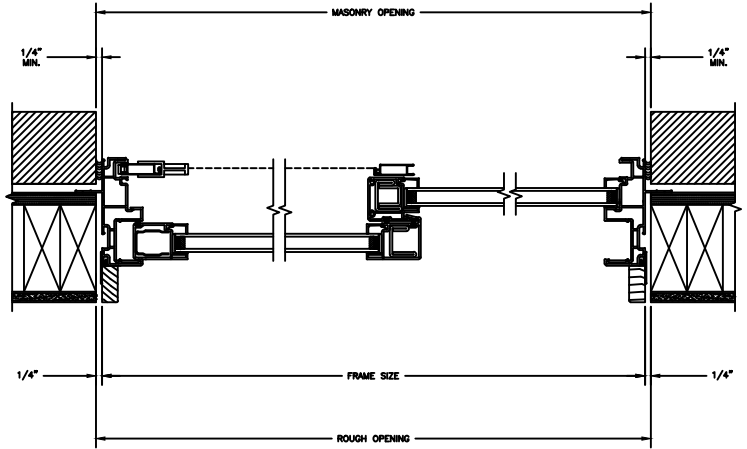

Next Dimension Signature Series

SLIDING PATIO DOOR

SECTION DETAILS : CONSTRUCTION

SCALE: 1 1/2" = 1'-0"

HEAD JAMB & SILL
2 X 6 FRAME WITH BRICK VENEER

JAMBS
2 X 6 FRAME WITH BRICK VENEER

HEAD JAMB & SILL
8" CONCRETE BLOCK WALL
WITH BRICK VENEER

JAMBS
8" CONCRETE BLOCK WALL
WITH BRICK VENEER