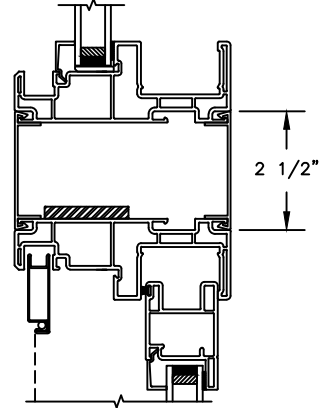

Next Dimension Signature Series

SLIDING PATIO DOOR

SECTION DETAILS
SCALE: 3" = 1'-0"

Next Dimension Signature Series

SLIDING PATIO DOOR

SECTION DETAILS: BLINDS BETWEEN GLASS

SCALE: 3" = 1'-0"

Next Dimension Signature Series

SLIDING PATIO DOOR

SECTION DETAILS: MULLIONS

SCALE: 3" = 1'-0"

HORIZONTAL MULLION
TRANSOM/OPERATOR

HORIZONTAL 2" MULLION
TRANSOM/OPERATOR

HORIZONTAL MULLION
RADIUS/OPERATOR

HORIZONTAL 2" MULLION
RADIUS/OPERATOR

5/8" PUTTY WDL
WITH INNERBAR

5/8" PUTTY WDL (EXTERIOR ONLY)
WITH 5/8" FLAT INNERGRILLE

7/8" PUTTY WDL
WITH INNERBAR

7/8" PUTTY WDL (EXTERIOR ONLY)
WITH 13/16" FLAT INNERGRILLE

Next Dimension Signature Series