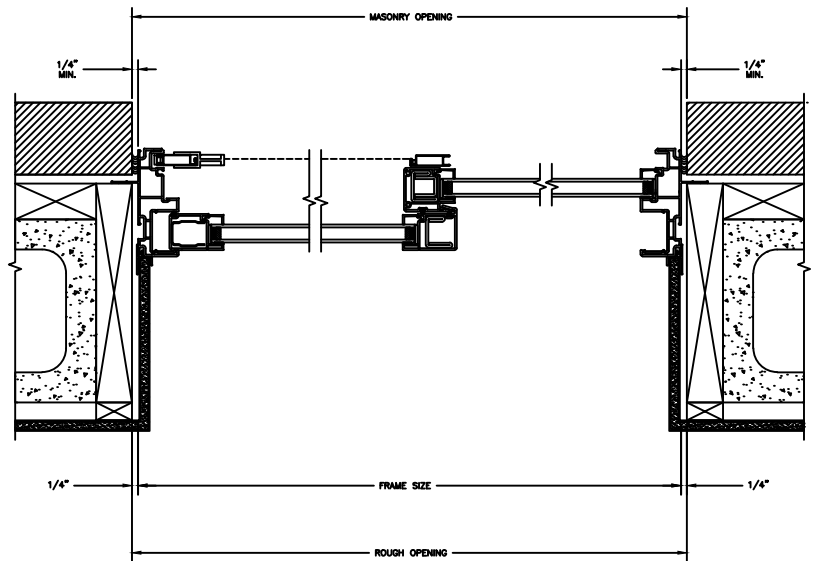

Next Dimension Signature Series

SLIDING PATIO DOOR

SECTION DETAILS : CONSTRUCTION

SCALE: 1 1/2" = 1'-0"

HEAD JAMB & SILL
2 X 6 FRAME WITH BRICK VENEER

JAMBS
2 X 6 FRAME WITH BRICK VENEER

HEAD JAMB & SILL
8" CONCRETE BLOCK WALL
WITH BRICK VENEER

JAMBS
8" CONCRETE BLOCK WALL
WITH BRICK VENEER