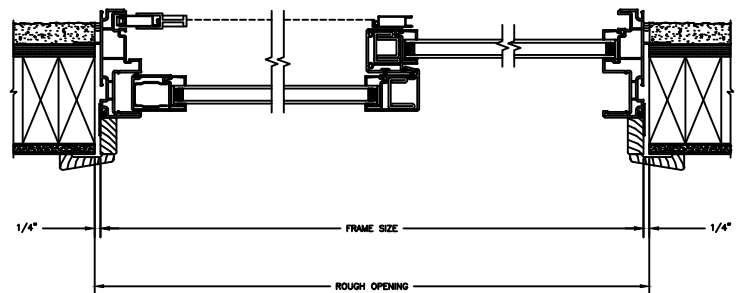

SLIDING PATIO DOOR

SECTION DETAILS : CONSTRUCTION

SCALE: 1 1/2" = 1'-0"

HEAD JAMB & SILL
2 X 6 FRAME WITH SIDING

JAMBS
2 X 6 FRAME WITH SIDING

HEAD JAMB & SILL
2 X 4 FRAME WITH STUCCO

JAMBS
2 X 4 FRAME WITH STUCCO

Next Dimension Signature Series

SLIDING PATIO DOOR

SECTION DETAILS : CONSTRUCTION

SCALE: 1 1/2" = 1'-0"

HEAD JAMB & SILL
2 X 6 FRAME WITH BRICK VENEER

JAMBS
2 X 6 FRAME WITH BRICK VENEER

HEAD JAMB & SILL
8" CONCRETE BLOCK WALL
WITH BRICK VENEER