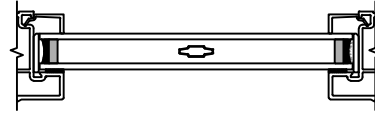

VERTICAL MULLION
SIDELIGHT/OPERATOR

VERTICAL 2" MULLION
STATIONARY/SIDELIGHT

Next Dimension Signature Series

SLIDING PATIO DOOR

SECTION DETAILS : DIVIDED LITE OPTIONS

SCALE: 3" = 1'-0"

INSULATING GLASS

3/4" PROFILED INNERGRILLE

5/8" PUTTY WDL
WITH INNERBAR

5/8" PUTTY WDL (EXTERIOR ONLY)
WITH 5/8" FLAT INNERGRILLE

7/8" PUTTY WDL
WITH INNERBAR

7/8" PUTTY WDL (EXTERIOR ONLY)
WITH 13/16" FLAT INNERGRILLE

Next Dimension Signature Series