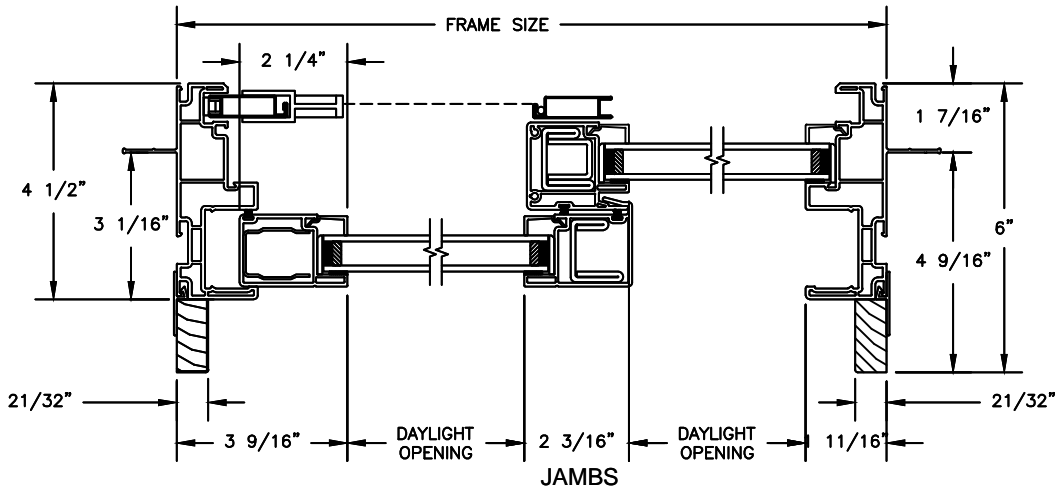

Next Dimension Signature Series

SLIDING PATIO DOOR

SECTION DETAILS
SCALE: 3" = 1'-0"

Next Dimension Signature Series

SLIDING PATIO DOOR

SECTION DETAILS: BLINDS BETWEEN GLASS

SCALE: 3" = 1'-0"

Next Dimension Signature Series

SLIDING PATIO DOOR

SECTION DETAILS: MULLIONS

SCALE: 3" = 1'-0"

HORIZONTAL MULLION
TRANSOM/OPERATOR

HORIZONTAL 2" MULLION
TRANSOM/OPERATOR

HORIZONTAL MULLION
RADIUS/OPERATOR

HORIZONTAL 2" MULLION
RADIUS/OPERATOR

VERTICAL MULLION
SIDELIGHT/OPERATOR

VERTICAL 2" MULLION
STATIONARY/SIDELIGHT

Next Dimension Signature Series

SLIDING PATIO DOOR

SECTION DETAILS : DIVIDED LITE OPTIONS

SCALE: 3" = 1'-0"

INSULATING GLASS

3/4" PROFILED INNERGRILLE

5/8" PUTTY WDL
WITH INNERBAR

5/8" PUTTY WDL (EXTERIOR ONLY)
WITH 5/8" FLAT INNERGRILLE

7/8" PUTTY WDL
WITH INNERBAR

7/8" PUTTY WDL (EXTERIOR ONLY)
WITH 13/16" FLAT INNERGRILLE

Next Dimension Signature Series