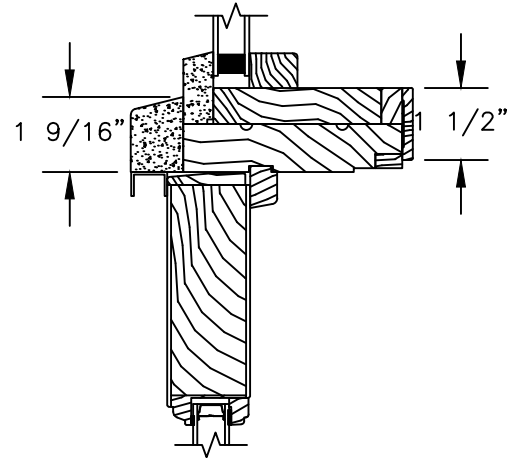

HEAD JAMB WITH
5 1/2" FLAT CASING

HEAD JAMB WITH
180 FLANGED BRICKMOULD

NOTES:
THE ABOVE WALL SECTIONS REPRESENT TYPICAL WALL CONDITIONS, THESE DETAILS ARE NOT INTENDED AS INSTALLATION INSTRUCTIONS. PLEASE REFER TO THE INSTALLATION INSTRUCTIONS PROVIDED WITH THE PURCHASED UNITS.

Pinnacle Series

PRIMED PATIO DOOR - FRENCH SLIDER

SECTION DETAILS : MULLIONS

SCALE: 3" = 1'-0"

HORIZONTAL MULLION
DIRECT SET/OPERATOR

HORIZONTAL MULLION
RADIUS/OPERATOR

HORIZONTAL MULLION WITH
2" SPREAD MULL
RADIUS/OPERATOR
ADDITIONAL WIDTHS INCLUDE:
1" - 5"