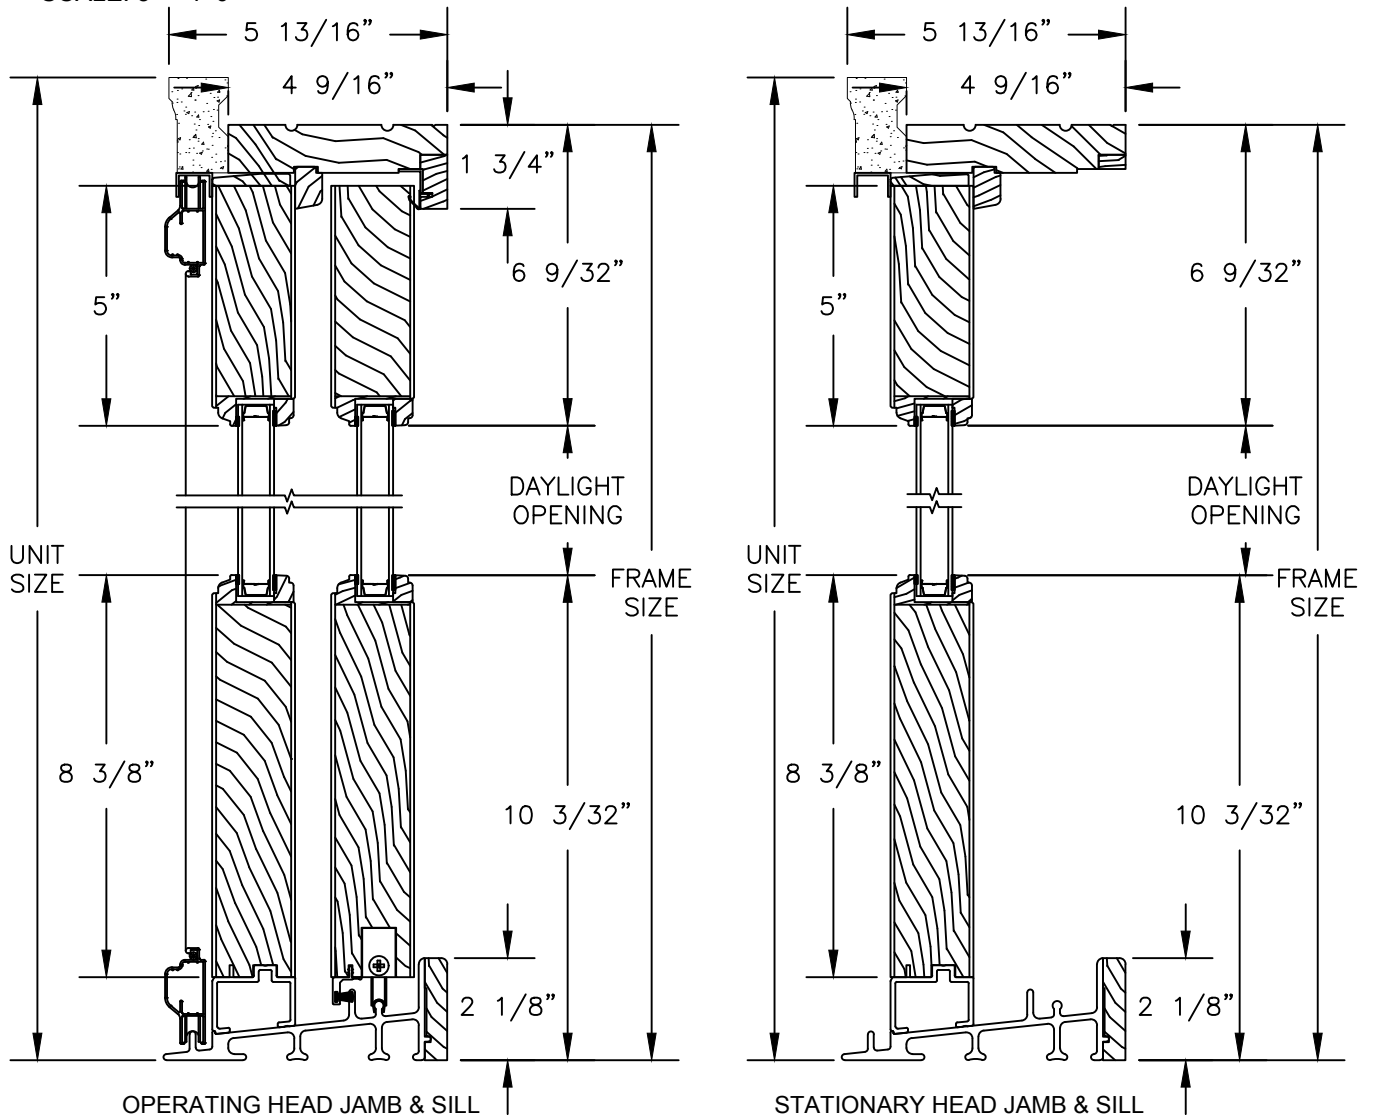

Pinnacle Series

PRIMED PATIO DOOR - FRENCH SLIDER

SECTION DETAILS

SCALE: 3" = 1'-0"

NOTES:

THE ABOVE WALL SECTIONS REPRESENT TYPICAL WALL CONDITIONS, THESE DETAILS ARE NOT INTENDED AS INSTALLATIONS INSTRUCTIONS. PLEASE REFER TO THE INSTALLATION INSTRUCTIONS PROVIDED WITH THE PURCHASED UNITS.