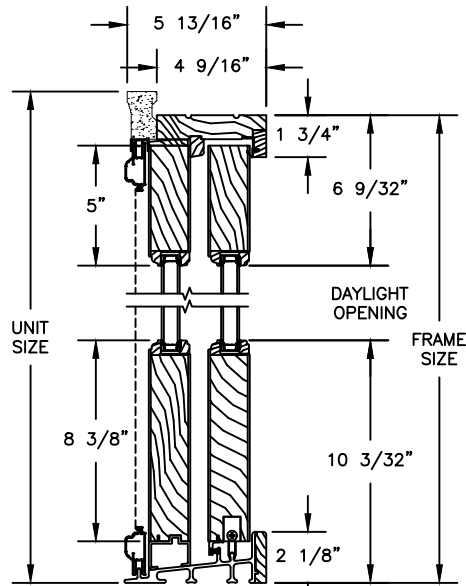

Pinnacle Series

PRIMED PATIO DOOR - FRENCH SLIDER

SECTION DETAILS

SCALE: 3" = 1'-0"

NOTES:

THE ABOVE WALL SECTIONS REPRESENT TYPICAL WALL CONDITIONS, THESE DETAILS ARE NOT INTENDED AS INSTALLATIONS INSTRUCTIONS. PLEASE REFER TO THE INSTALLATION INSTRUCTIONS PROVIDED WITH THE PURCHASED UNITS.

Pinnacle Series

PRIMED PATIO DOOR - FRENCH SLIDER

SECTION DETAILS

SCALE: 1 1/2" = 1'-0"

OPERATING HEAD JAMB & SILL

STATIONARY HEAD JAMB & SILL

OPERATING UNIT WITH STATIONARY UNIT

QUAD UNIT