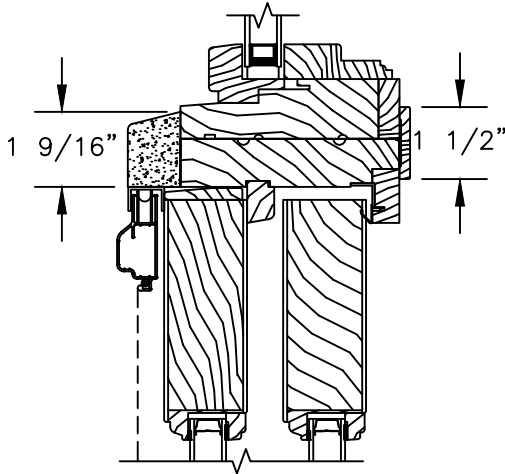

HEAD JAMB WITH
5 1/2" FLAT CASING

HEAD JAMB WITH
180 FLANGED BRICKMOULD

NOTES:
THE ABOVE WALL SECTIONS REPRESENT TYPICAL WALL CONDITIONS, THESE DETAILS ARE NOT INTENDED AS INSTALLATION INSTRUCTIONS. PLEASE REFER TO THE INSTALLATION INSTRUCTIONS PROVIDED WITH THE PURCHASED UNITS.

Pinnacle Series

PRIMED PATIO DOOR - FRENCH SLIDER

SECTION DETAILS : MULLIONS

SCALE: 3" = 1'-0"

HORIZONTAL MULLION
DIRECT SET/OPERATOR

HORIZONTAL MULLION
RADIUS/OPERATOR

HORIZONTAL MULLION WITH
2" SPREAD MULL
RADIUS/OPERATOR
ADDITIONAL WIDTHS INCLUDE:
1" - 5"