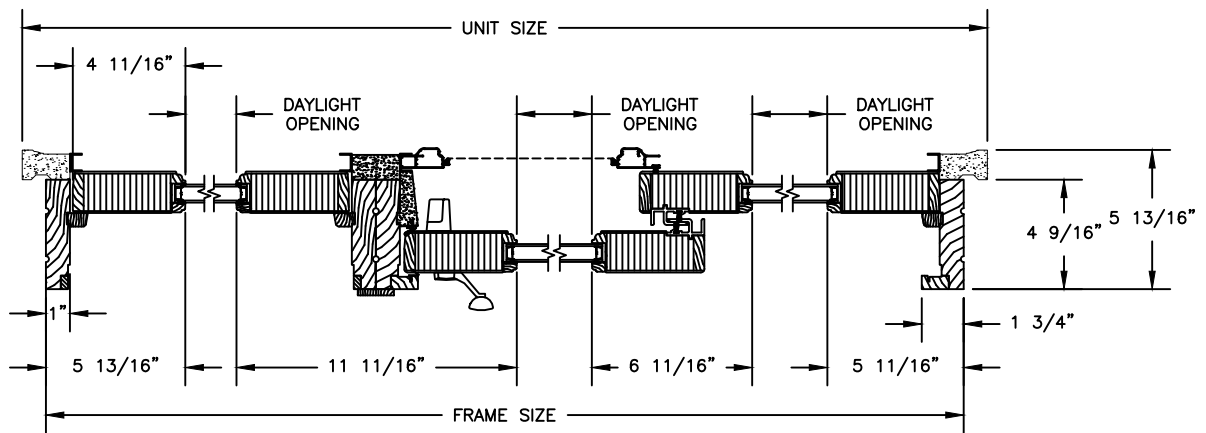

Pinnacle Series

PRIMED PATIO DOOR - FRENCH SLIDER

SECTION DETAILS

SCALE: 3" = 1'-0"

NOTES:

THE ABOVE WALL SECTIONS REPRESENT TYPICAL WALL CONDITIONS, THESE DETAILS ARE NOT INTENDED AS INSTALLATIONS INSTRUCTIONS. PLEASE REFER TO THE INSTALLATION INSTRUCTIONS PROVIDED WITH THE PURCHASED UNITS.

Pinnacle Series

PRIMED PATIO DOOR - FRENCH SLIDER

SECTION DETAILS

SCALE: 1 1/2" = 1'-0"

OPERATING HEAD JAMB & SILL

STATIONARY HEAD JAMB & SILL

OPERATING UNIT WITH STATIONARY UNIT

QUAD UNIT

NOTES:

THE ABOVE WALL SECTIONS REPRESENT TYPICAL WALL CONDITIONS, THESE DETAILS ARE NOT INTENDED AS INSTALLATION INSTRUCTIONS. PLEASE REFER TO THE INSTALLATION INSTRUCTIONS PROVIDED WITH THE PURCHASED UNITS.