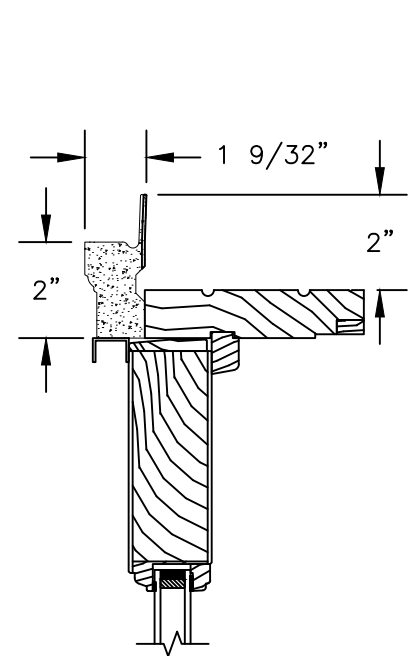

HEAD JAMB WITH
5 1/2" FLAT CASING

HEAD JAMB WITH
180 FLANGED BRICKMOULD

NOTES:
THE ABOVE WALL SECTIONS REPRESENT TYPICAL WALL CONDITIONS, THESE DETAILS ARE NOT INTENDED AS INSTALLATION INSTRUCTIONS. PLEASE REFER TO THE INSTALLATION INSTRUCTIONS PROVIDED WITH THE PURCHASED UNITS.