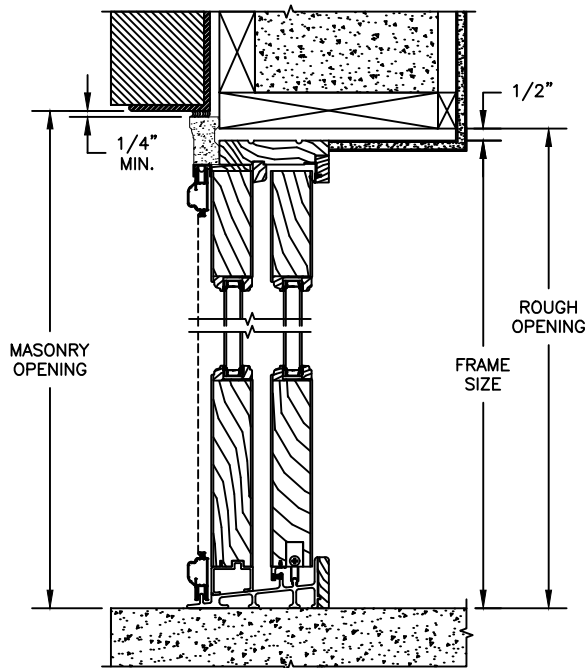

Pinnacle Series

PRIMED PATIO DOOR - FRENCH SLIDER

SECTION DETAILS : CONSTRUCTION

SCALE: 1 1/2" = 1'-0"

HEAD JAMB & SILL
2 X 4 FRAME WITH BRICK VENEER

JAMBS
2 X 4 FRAME WITH BRICK VENEER

HEAD JAMB & SILL
8" CONCRETE BLOCK WALL
WITH BRICK VENEER

JAMBS
8" CONCRETE BLOCK WALL
WITH BRICK VENEER

NOTES:
THE ABOVE WALL SECTIONS REPRESENT TYPICAL WALL CONDITIONS, THESE DETAILS ARE NOT INTENDED AS INSTALLATIONS INSTRUCTIONS. PLEASE REFER TO THE INSTALLATION INSTRUCTIONS PROVIDED WITH THE PURCHASED UNITS.