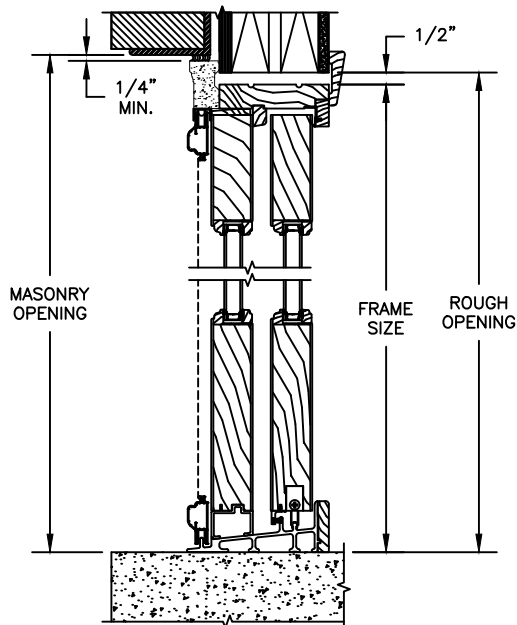

Pinnacle Series

PRIMED PATIO DOOR - FRENCH SLIDER

SECTION DETAILS : CONSTRUCTION

SCALE: 1 1/2" = 1'-0"

HEAD JAMB & SILL
2 X 4 FRAME WITH BRICK VENEER