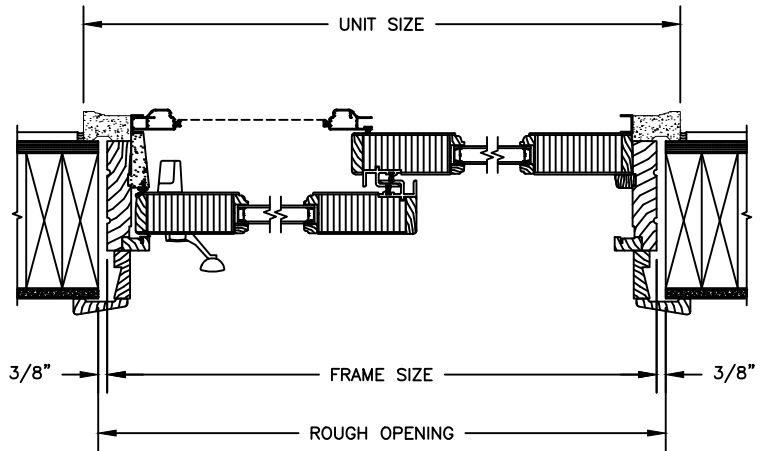

JAMBS
8" CONCRETE BLOCK WALL
WITH BRICK VENEER

NOTES:
THE ABOVE WALL SECTIONS REPRESENT TYPICAL WALL CONDITIONS, THESE DETAILS ARE NOT INTENDED AS INSTALLATIONS INSTRUCTIONS. PLEASE REFER TO THE INSTALLATION INSTRUCTIONS PROVIDED WITH THE PURCHASED UNITS.

Pinnacle Series

PRIMED PATIO DOOR - FRENCH SLIDER

SECTION DETAILS : CONSTRUCTION

SCALE: 1 1/2" = 1'-0"

HEAD JAMB & SILL
2 X 6 FRAME WITH SIDING

JAMBS
2 X 6 FRAME WITH SIDING

HEAD JAMB & SILL
2 X 4 FRAME WITH STUCCO