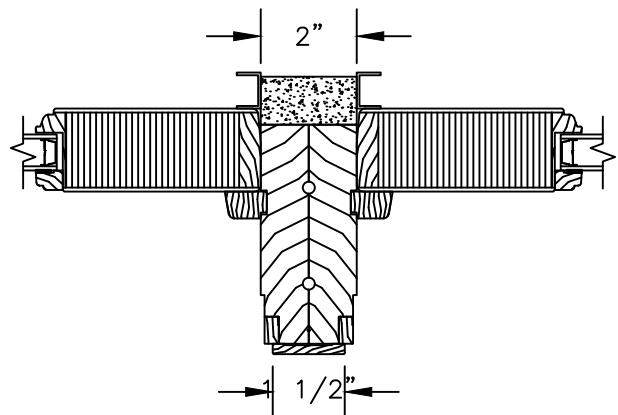

VERTICAL MULLION
STATIONARY/STATIONARY