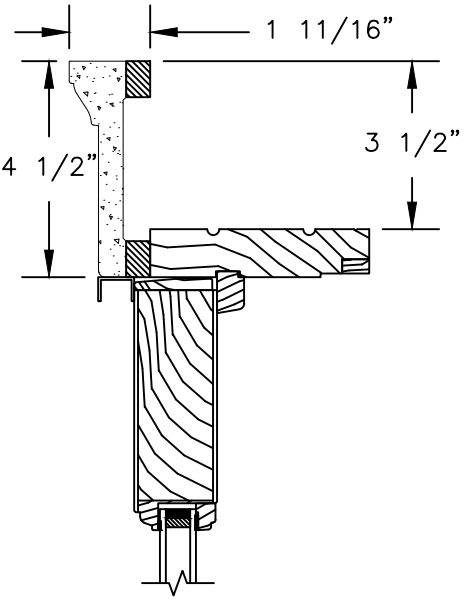

HEAD JAMB WITH
4 1/2" BACKBAND