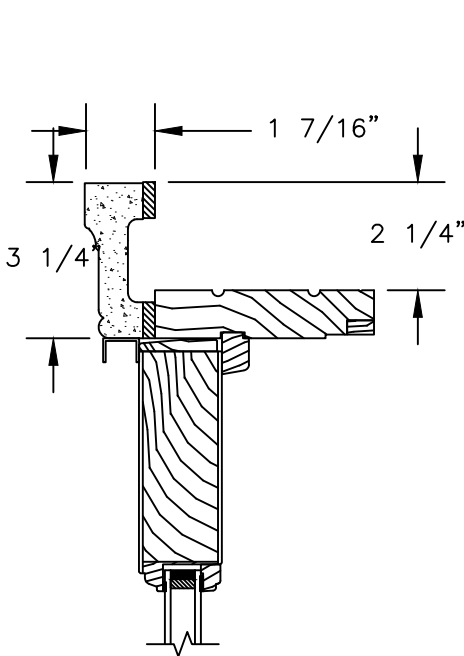

HEAD JAMB WITH
WILLIAMSBURG BRICKMOULD