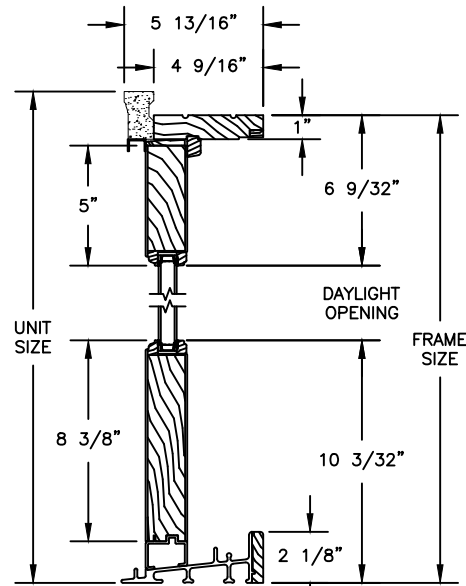

Pinnacle Series

PRIMED PATIO DOOR - FRENCH SLIDER

SECTION DETAILS

SCALE: 3" = 1'-0"

NOTES:

THE ABOVE WALL SECTIONS REPRESENT TYPICAL WALL CONDITIONS, THESE DETAILS ARE NOT INTENDED AS INSTALLATIONS INSTRUCTIONS. PLEASE REFER TO THE INSTALLATION INSTRUCTIONS PROVIDED WITH THE PURCHASED UNITS.

Pinnacle Series

PRIMED PATIO DOOR - FRENCH SLIDER

SECTION DETAILS

SCALE: 1 1/2" = 1'-0"

OPERATING HEAD JAMB & SILL

STATIONARY HEAD JAMB & SILL

OPERATING UNIT WITH STATIONARY UNIT

QUAD UNIT

NOTES:

THE ABOVE WALL SECTIONS REPRESENT TYPICAL WALL CONDITIONS, THESE DETAILS ARE NOT INTENDED AS INSTALLATION INSTRUCTIONS. PLEASE REFER TO THE INSTALLATION INSTRUCTIONS PROVIDED WITH THE PURCHASED UNITS.

HEAD JAMB WITH
5 1/2" FLAT CASING

HEAD JAMB WITH
180 FLANGED BRICKMOULD

NOTES:
THE ABOVE WALL SECTIONS REPRESENT TYPICAL WALL CONDITIONS, THESE DETAILS ARE NOT INTENDED AS INSTALLATION INSTRUCTIONS. PLEASE REFER TO THE INSTALLATION INSTRUCTIONS PROVIDED WITH THE PURCHASED UNITS.