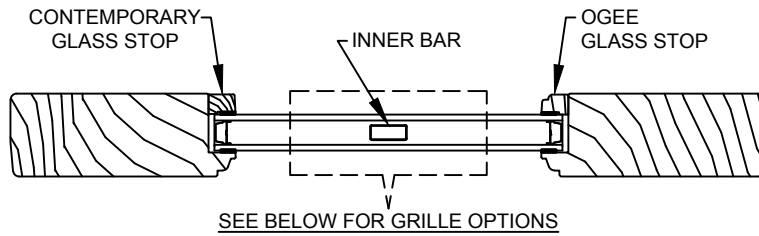

VERTICAL MULLION
STATIONARY/OPERATOR

VERTICAL MULLION
STATIONARY/STATIONARY

Pinnacle Series

PRIMED PATIO DOOR - FRENCH SLIDER

SECTION DETAILS : GLASS STOP & DIVIDED LITE OPTIONS

SCALE: 3" = 1'-0"

AVAILABLE STYLES

-  - PUTTY
-  - OGEE
-  - CONTEMPORARY

5/8" WDL WITH
INNER BAR

7/8" WDL WITH
INNERBAR

1 1/4" WDL WITH
INNERBAR

2" WDL WITH
INNERBAR

NOTE:

* ALL WDL OPTIONS CAN BE ORDERED WITH OR WITHOUT INNER BAR

* PERIMETER GRILLES ONLY AVAILABLE IN THE 7/8" AND 1 1/4" OGEE STYLE GLASS STOP (SEE DETAIL: A)