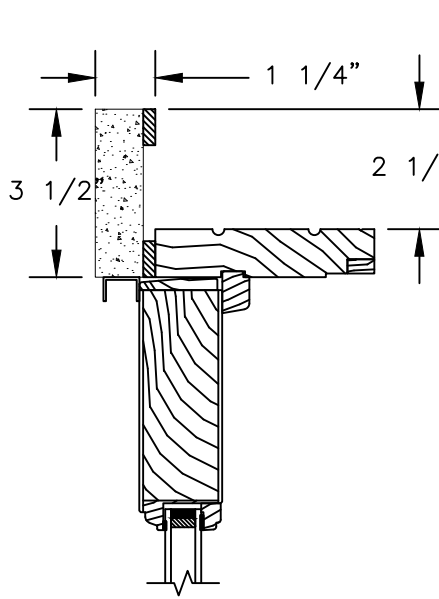

HEAD JAMB WITH
3 1/2" FLAT CASING