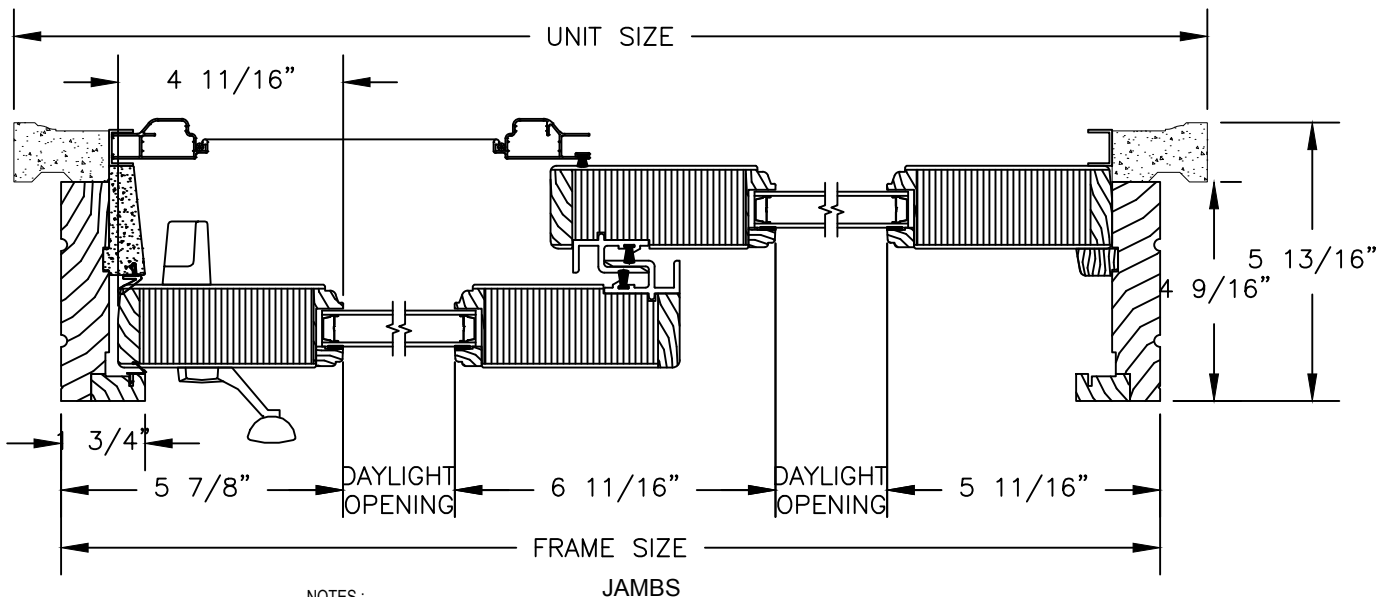

Pinnacle Series

PRIMED PATIO DOOR - FRENCH SLIDER

SECTION DETAILS

SCALE: 3" = 1'-0"

NOTES:

THE ABOVE WALL SECTIONS REPRESENT TYPICAL WALL CONDITIONS, THESE DETAILS ARE NOT INTENDED AS INSTALLATIONS INSTRUCTIONS. PLEASE REFER TO THE INSTALLATION INSTRUCTIONS PROVIDED WITH THE PURCHASED UNITS.

Pinnacle Series

PRIMED PATIO DOOR - FRENCH SLIDER

SECTION DETAILS

SCALE: 1 1/2" = 1'-0"

OPERATING HEAD JAMB & SILL

STATIONARY HEAD JAMB & SILL

OPERATING UNIT WITH STATIONARY UNIT

QUAD UNIT