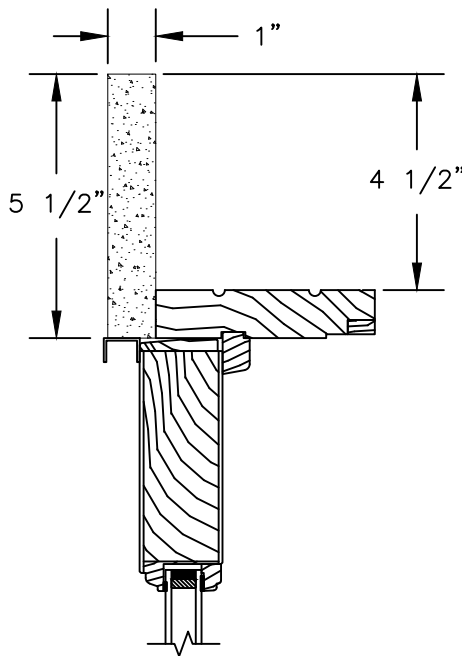

HEAD JAMB WITH
5 1/2" FLAT CASING

HEAD JAMB WITH
180 FLANGED BRICKMOULD

NOTES:
THE ABOVE WALL SECTIONS REPRESENT TYPICAL WALL CONDITIONS, THESE DETAILS ARE NOT INTENDED AS INSTALLATION INSTRUCTIONS. PLEASE REFER TO THE INSTALLATION INSTRUCTIONS PROVIDED WITH THE PURCHASED UNITS.