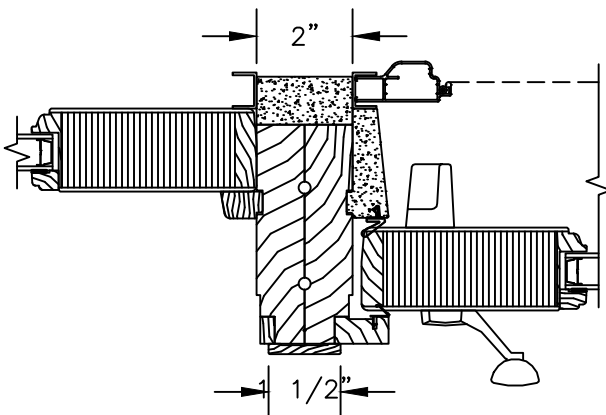

Pinnacle Series

PRIMED PATIO DOOR - FRENCH SLIDER

SECTION DETAILS : MULLIONS

SCALE: 3" = 1'-0"

HORIZONTAL MULLION
DIRECT SET/OPERATOR

HORIZONTAL MULLION
RADIUS/OPERATOR

HORIZONTAL MULLION WITH
2" SPREAD MULL
RADIUS/OPERATOR
ADDITIONAL WIDTHS INCLUDE:
1" - 5"