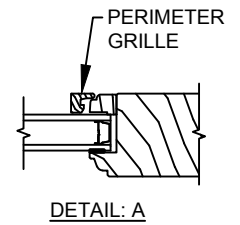

-  - PUTTY
-  - OGEE
-  - CONTEMPORARY

5/8" WDL WITH
INNER BAR

7/8" WDL WITH
INNERBAR

1 1/4" WDL WITH
INNERBAR

2" WDL WITH
INNERBAR

NOTE:

* ALL WDL OPTIONS CAN BE ORDERED WITH OR WITHOUT INNER BAR

* PERIMETER GRILLES ONLY AVAILABLE IN THE 7/8" AND 1 1/4" OGEE STYLE GLASS STOP (SEE DETAIL: A)