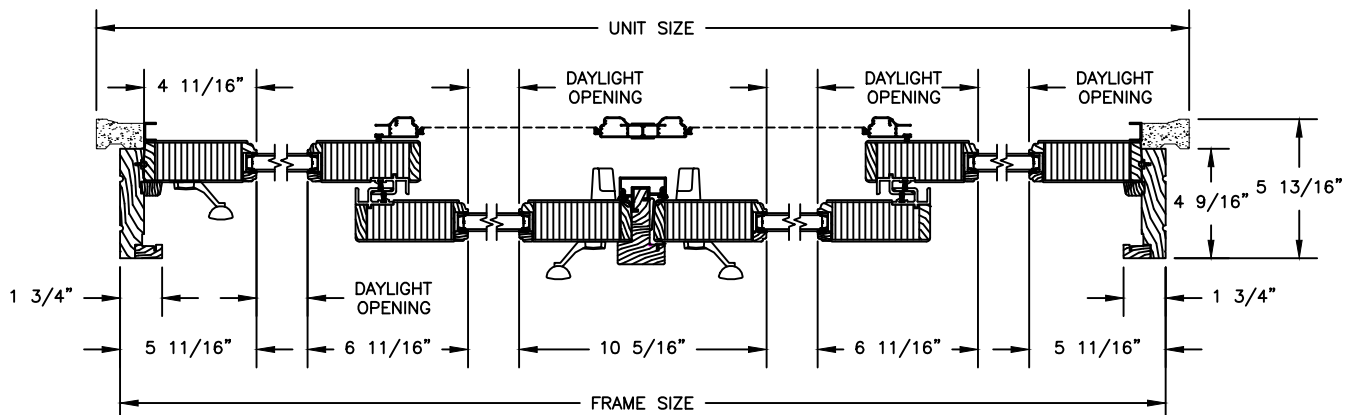

Pinnacle Series

PRIMED PATIO DOOR - FRENCH SLIDER

SECTION DETAILS

SCALE: 3" = 1'-0"

NOTES:

THE ABOVE WALL SECTIONS REPRESENT TYPICAL WALL CONDITIONS, THESE DETAILS ARE NOT INTENDED AS INSTALLATIONS INSTRUCTIONS. PLEASE REFER TO THE INSTALLATION INSTRUCTIONS PROVIDED WITH THE PURCHASED UNITS.

Pinnacle Series

PRIMED PATIO DOOR - FRENCH SLIDER

SECTION DETAILS

SCALE: 1 1/2" = 1'-0"

OPERATING HEAD JAMB & SILL

STATIONARY HEAD JAMB & SILL

OPERATING UNIT WITH STATIONARY UNIT

QUAD UNIT

NOTES:

THE ABOVE WALL SECTIONS REPRESENT TYPICAL WALL CONDITIONS, THESE DETAILS ARE NOT INTENDED AS INSTALLATION INSTRUCTIONS. PLEASE REFER TO THE INSTALLATION INSTRUCTIONS PROVIDED WITH THE PURCHASED UNITS.