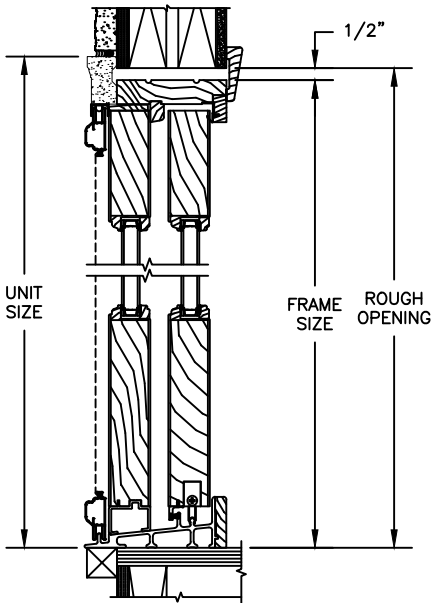

JAMBS
8" CONCRETE BLOCK WALL
WITH BRICK VENEER

NOTES:
THE ABOVE WALL SECTIONS REPRESENT TYPICAL WALL CONDITIONS, THESE DETAILS ARE NOT INTENDED AS INSTALLATIONS INSTRUCTIONS. PLEASE REFER TO THE INSTALLATION INSTRUCTIONS PROVIDED WITH THE PURCHASED UNITS.

Pinnacle Series

PRIMED PATIO DOOR - FRENCH SLIDER

SECTION DETAILS : CONSTRUCTION

SCALE: 1 1/2" = 1'-0"

HEAD JAMB & SILL
2 X 6 FRAME WITH SIDING

JAMBS
2 X 6 FRAME WITH SIDING

HEAD JAMB & SILL
2 X 4 FRAME WITH STUCCO

JAMBS
2 X 4 FRAME WITH STUCCO

NOTES:
THE ABOVE WALL SECTIONS REPRESENT TYPICAL WALL CONDITIONS, THESE DETAILS ARE NOT INTENDED AS INSTALLATIONS INSTRUCTIONS. PLEASE REFER TO THE INSTALLATION INSTRUCTIONS PROVIDED WITH THE PURCHASED UNITS.