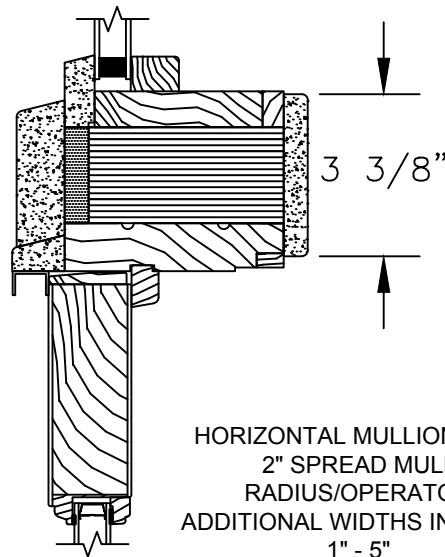

Pinnacle Series

PRIMED PATIO DOOR - FRENCH SLIDER

SECTION DETAILS : MULLIONS

SCALE: 3" = 1'-0"

HORIZONTAL MULLION
DIRECT SET/OPERATOR

HORIZONTAL MULLION
RADIUS/OPERATOR

HORIZONTAL MULLION WITH
2" SPREAD MULL
RADIUS/OPERATOR
ADDITIONAL WIDTHS INCLUDE:
1" - 5"