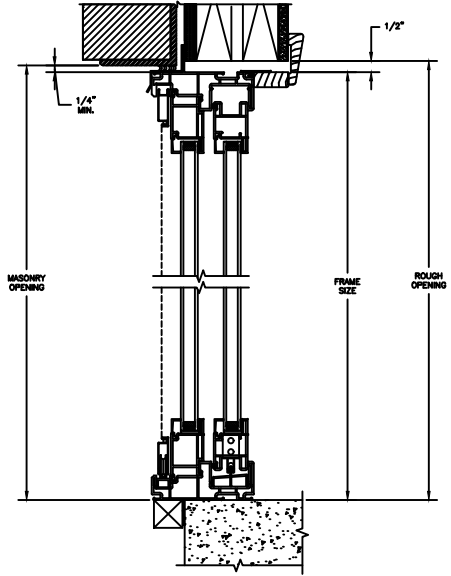

SLIDING PATIO DOOR

SECTION DETAILS : CONSTRUCTION

SCALE: 1 1/2" = 1'-0"

HEAD JAMB & SILL
2 X 6 FRAME WITH SIDING

JAMBS
2 X 6 FRAME WITH SIDING

HEAD JAMB & SILL
2 X 4 FRAME WITH STUCCO

JAMBS
2 X 4 FRAME WITH STUCCO

Next Dimension Signature Series

SLIDING PATIO DOOR

SECTION DETAILS : CONSTRUCTION

SCALE: 1 1/2" = 1'-0"

HEAD JAMB & SILL
2 X 6 FRAME WITH BRICK VENEER

JAMBS
2 X 6 FRAME WITH BRICK VENEER

HEAD JAMB & SILL
8" CONCRETE BLOCK WALL
WITH BRICK VENEER

JAMBS
8" CONCRETE BLOCK WALL
WITH BRICK VENEER