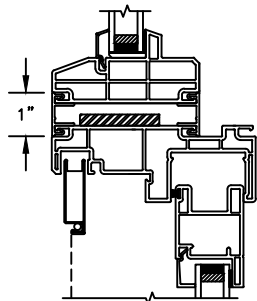

SLIDING PATIO DOOR

SECTION DETAILS: MULLIONS

SCALE: 3" = 1'-0"

HORIZONTAL MULLION
TRANSOM/OPERATOR

HORIZONTAL 2" MULLION
TRANSOM/OPERATOR

HORIZONTAL MULLION
RADIUS/OPERATOR

HORIZONTAL 2" MULLION
RADIUS/OPERATOR

VERTICAL MULLION
SIDELIGHT/OPERATOR

VERTICAL 2" MULLION
STATIONARY/SIDELIGHT

Next Dimension Signature Series

SLIDING PATIO DOOR

SECTION DETAILS : DIVIDED LITE OPTIONS

SCALE: 3" = 1'-0"

INSULATING GLASS

3/4" PROFILED INNERGRILLE

5/8" PUTTY WDL
WITH INNERBAR

5/8" PUTTY WDL (EXTERIOR ONLY)
WITH 5/8" FLAT INNERGRILLE

7/8" PUTTY WDL
WITH INNERBAR

7/8" PUTTY WDL (EXTERIOR ONLY)
WITH 13/16" FLAT INNERGRILLE

Next Dimension Signature Series