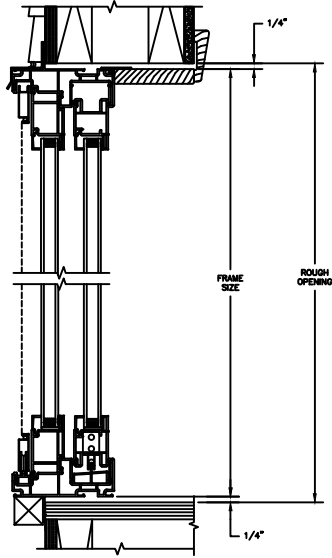

5/8" PUTTY WDL
WITH INNERBAR

5/8" PUTTY WDL (EXTERIOR ONLY)
WITH 5/8" FLAT INNERGRILLE

7/8" PUTTY WDL
WITH INNERBAR

7/8" PUTTY WDL (EXTERIOR ONLY)
WITH 13/16" FLAT INNERGRILLE

Next Dimension Signature Series

SLIDING PATIO DOOR

SECTION DETAILS : CONSTRUCTION

SCALE: 1 1/2" = 1'-0"

HEAD JAMB & SILL
2 X 6 FRAME WITH SIDING

JAMBS
2 X 6 FRAME WITH SIDING

HEAD JAMB & SILL
2 X 4 FRAME WITH STUCCO

JAMBS
2 X 4 FRAME WITH STUCCO

Next Dimension Signature Series

SLIDING PATIO DOOR

SECTION DETAILS : CONSTRUCTION

SCALE: 1 1/2" = 1'-0"

HEAD JAMB & SILL
2 X 6 FRAME WITH BRICK VENEER

JAMBS
2 X 6 FRAME WITH BRICK VENEER

HEAD JAMB & SILL
8" CONCRETE BLOCK WALL
WITH BRICK VENEER

JAMBS
8" CONCRETE BLOCK WALL
WITH BRICK VENEER