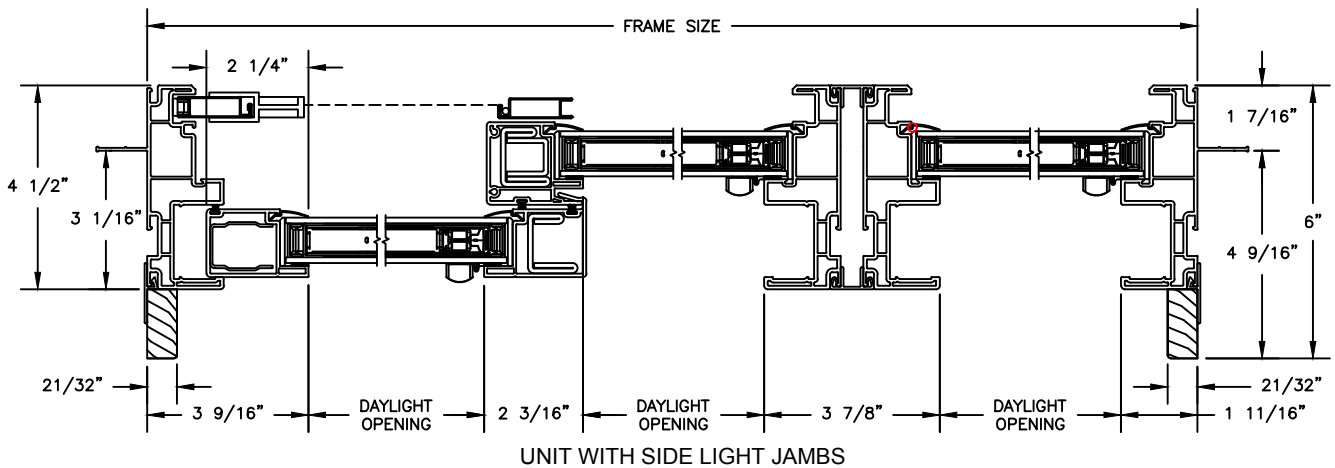

Next Dimension Signature Series

SLIDING PATIO DOOR

SECTION DETAILS

SCALE: 3" = 1'-0"

Next Dimension Signature Series

SLIDING PATIO DOOR

SECTION DETAILS: BLINDS BETWEEN GLASS
 SCALE: 3" = 1'-0"

Next Dimension Signature Series

SLIDING PATIO DOOR

SECTION DETAILS: MULLIONS

SCALE: 3" = 1'-0"

HORIZONTAL MULLION
TRANSOM/OPERATOR

HORIZONTAL 2" MULLION
TRANSOM/OPERATOR

HORIZONTAL MULLION
RADIUS/OPERATOR

HORIZONTAL 2" MULLION
RADIUS/OPERATOR

VERTICAL MULLION
SIDELIGHT/OPERATOR

VERTICAL 2" MULLION
STATIONARY/SIDELIGHT

Next Dimension Signature Series

SLIDING PATIO DOOR

SECTION DETAILS : DIVIDED LITE OPTIONS

SCALE: 3" = 1'-0"

INSULATING GLASS

3/4" PROFILED INNERGRILLE

5/8" PUTTY WDL
WITH INNERBAR

5/8" PUTTY WDL (EXTERIOR ONLY)
WITH 5/8" FLAT INNERGRILLE

7/8" PUTTY WDL
WITH INNERBAR

7/8" PUTTY WDL (EXTERIOR ONLY)
WITH 13/16" FLAT INNERGRILLE

Next Dimension Signature Series