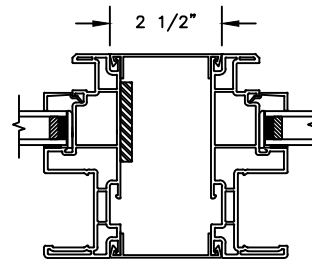

SLIDING PATIO DOOR

SECTION DETAILS: MULLIONS

SCALE: 3" = 1'-0"

HORIZONTAL MULLION
TRANSOM/OPERATOR

HORIZONTAL 2" MULLION
TRANSOM/OPERATOR

HORIZONTAL MULLION
RADIUS/OPERATOR

HORIZONTAL 2" MULLION
RADIUS/OPERATOR

VERTICAL MULLION
SIDELIGHT/OPERATOR

VERTICAL 2" MULLION
STATIONARY/SIDELIGHT

Next Dimension Signature Series

SLIDING PATIO DOOR

SECTION DETAILS : DIVIDED LITE OPTIONS

SCALE: 3" = 1'-0"

INSULATING GLASS

3/4" PROFILED INNERGRILLE

5/8" PUTTY WDL
WITH INNERBAR

5/8" PUTTY WDL (EXTERIOR ONLY)
WITH 5/8" FLAT INNERGRILLE

7/8" PUTTY WDL
WITH INNERBAR

7/8" PUTTY WDL (EXTERIOR ONLY)
WITH 13/16" FLAT INNERGRILLE

Next Dimension Signature Series