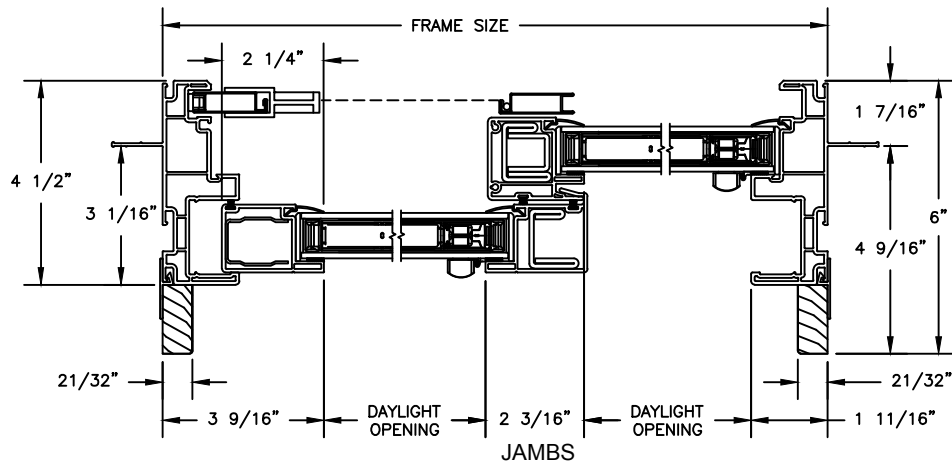

Next Dimension Signature Series

SLIDING PATIO DOOR

SECTION DETAILS

SCALE: 3" = 1'-0"

Next Dimension Signature Series

SLIDING PATIO DOOR

SECTION DETAILS: BLINDS BETWEEN GLASS
 SCALE: 3" = 1'-0"

Next Dimension Signature Series

SLIDING PATIO DOOR

SECTION DETAILS: MULLIONS

SCALE: 3" = 1'-0"

HORIZONTAL MULLION
TRANSOM/OPERATOR

HORIZONTAL 2" MULLION
TRANSOM/OPERATOR

HORIZONTAL MULLION
RADIUS/OPERATOR

HORIZONTAL 2" MULLION
RADIUS/OPERATOR

VERTICAL MULLION
SIDELIGHT/OPERATOR

VERTICAL 2" MULLION
STATIONARY/SIDELIGHT

Next Dimension Signature Series

SLIDING PATIO DOOR

SECTION DETAILS : DIVIDED LITE OPTIONS

SCALE: 3" = 1'-0"

INSULATING GLASS

3/4" PROFILED INNERGRILLE

JAMBS
8" CONCRETE BLOCK WALL
WITH BRICK VENEER