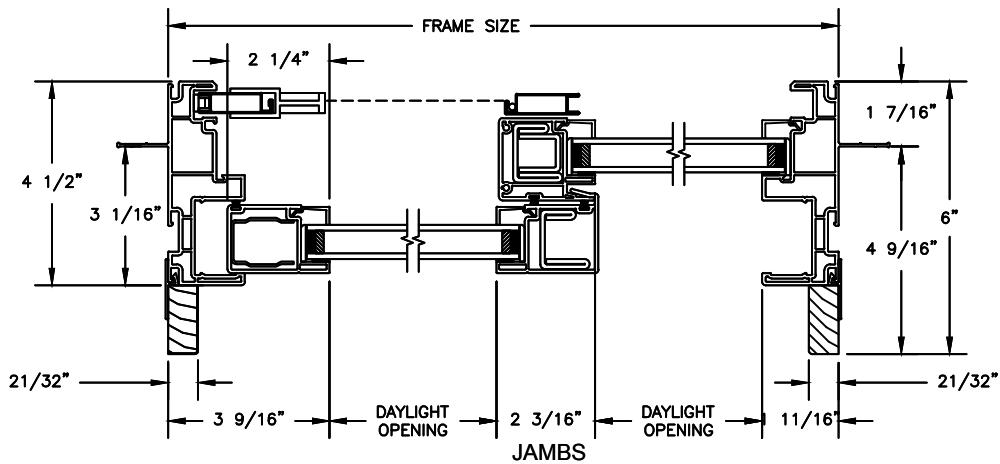

Next Dimension Signature Series

SLIDING PATIO DOOR

SECTION DETAILS

SCALE: 3" = 1'-0"

Next Dimension Signature Series

SLIDING PATIO DOOR

SECTION DETAILS: BLINDS BETWEEN GLASS
 SCALE: 3" = 1'-0"

Next Dimension Signature Series

SLIDING PATIO DOOR

SECTION DETAILS: MULLIONS

SCALE: 3" = 1'-0"

HORIZONTAL MULLION
TRANSOM/OPERATOR

HORIZONTAL 2" MULLION
TRANSOM/OPERATOR

HORIZONTAL MULLION
RADIUS/OPERATOR

HORIZONTAL 2" MULLION
RADIUS/OPERATOR

VERTICAL MULLION
SIDELIGHT/OPERATOR

VERTICAL 2" MULLION
STATIONARY/SIDELIGHT

Next Dimension Signature Series

SLIDING PATIO DOOR

SECTION DETAILS : DIVIDED LITE OPTIONS

SCALE: 3" = 1'-0"

INSULATING GLASS

3/4" PROFILED INNERGRILLE

5/8" PUTTY WDL
WITH INNERBAR

5/8" PUTTY WDL (EXTERIOR ONLY)
WITH 5/8" FLAT INNERGRILLE

7/8" PUTTY WDL
WITH INNERBAR

7/8" PUTTY WDL (EXTERIOR ONLY)
WITH 13/16" FLAT INNERGRILLE

Next Dimension Signature Series