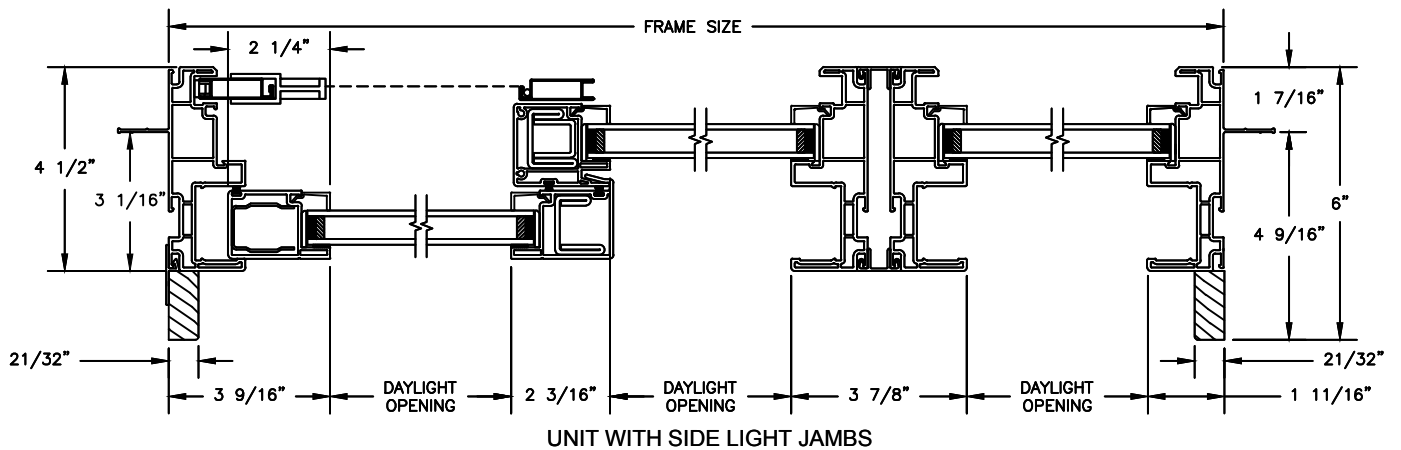

Next Dimension Signature Series

SLIDING PATIO DOOR

SECTION DETAILS

SCALE: 3" = 1'-0"

Next Dimension Signature Series

SLIDING PATIO DOOR

SECTION DETAILS: BLINDS BETWEEN GLASS
 SCALE: 3" = 1'-0"

Next Dimension Signature Series

SLIDING PATIO DOOR

SECTION DETAILS: MULLIONS

SCALE: 3" = 1'-0"

HORIZONTAL MULLION
TRANSOM/OPERATOR

HORIZONTAL 2" MULLION
TRANSOM/OPERATOR

HORIZONTAL MULLION
RADIUS/OPERATOR

HORIZONTAL 2" MULLION
RADIUS/OPERATOR

VERTICAL MULLION
SIDELIGHT/OPERATOR

VERTICAL 2" MULLION
STATIONARY/SIDELIGHT

Next Dimension Signature Series

SLIDING PATIO DOOR

SECTION DETAILS : DIVIDED LITE OPTIONS

SCALE: 3" = 1'-0"

INSULATING GLASS

3/4" PROFILED INNERGRILLE

5/8" PUTTY WDL
WITH INNERBAR

5/8" PUTTY WDL (EXTERIOR ONLY)
WITH 5/8" FLAT INNERGRILLE

7/8" PUTTY WDL
WITH INNERBAR

7/8" PUTTY WDL (EXTERIOR ONLY)
WITH 13/16" FLAT INNERGRILLE

Next Dimension Signature Series