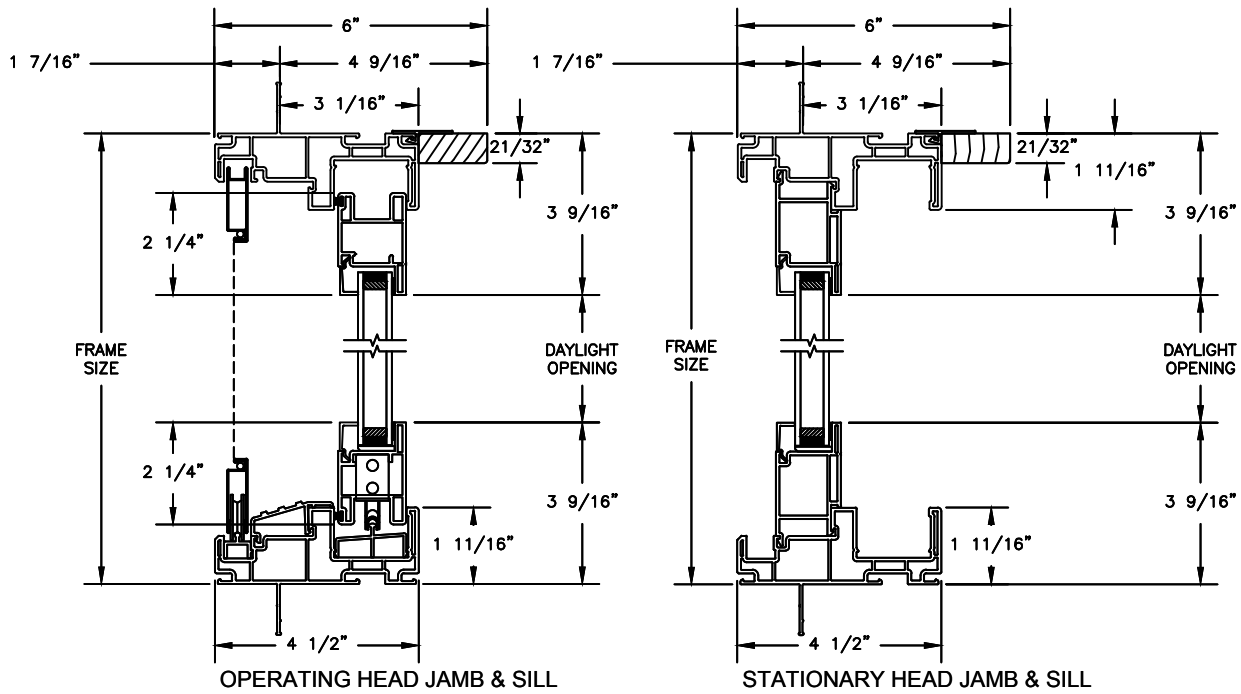

Next Dimension Signature Series

SLIDING PATIO DOOR

SECTION DETAILS

SCALE: 3" = 1'-0"

Next Dimension Signature Series

SLIDING PATIO DOOR

SECTION DETAILS: BLINDS BETWEEN GLASS
 SCALE: 3" = 1'-0"

Next Dimension Signature Series

SLIDING PATIO DOOR

SECTION DETAILS: MULLIONS

SCALE: 3" = 1'-0"

HORIZONTAL MULLION
TRANSOM/OPERATOR

HORIZONTAL 2" MULLION
TRANSOM/OPERATOR

HORIZONTAL MULLION
RADIUS/OPERATOR

HORIZONTAL 2" MULLION
RADIUS/OPERATOR

VERTICAL MULLION
SIDELIGHT/OPERATOR

VERTICAL 2" MULLION
STATIONARY/SIDELIGHT

Next Dimension Signature Series

SLIDING PATIO DOOR

SECTION DETAILS : DIVIDED LITE OPTIONS

SCALE: 3" = 1'-0"

INSULATING GLASS

3/4" PROFILED INNERGRILLE

5/8" PUTTY WDL
WITH INNERBAR

5/8" PUTTY WDL (EXTERIOR ONLY)
WITH 5/8" FLAT INNERGRILLE

7/8" PUTTY WDL
WITH INNERBAR

7/8" PUTTY WDL (EXTERIOR ONLY)
WITH 13/16" FLAT INNERGRILLE

Next Dimension Signature Series