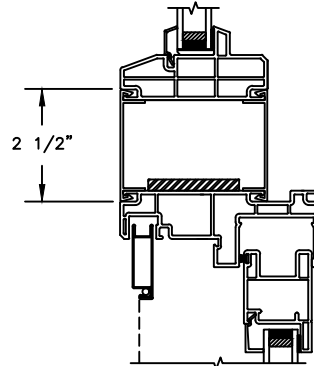

SLIDING PATIO DOOR

SECTION DETAILS: MULLIONS

SCALE: 3" = 1'-0"

HORIZONTAL MULLION
TRANSOM/OPERATOR

HORIZONTAL 2" MULLION
TRANSOM/OPERATOR

HORIZONTAL MULLION
RADIUS/OPERATOR

HORIZONTAL 2" MULLION
RADIUS/OPERATOR

5/8" PUTTY WDL
WITH INNERBAR

5/8" PUTTY WDL (EXTERIOR ONLY)
WITH 5/8" FLAT INNERGRILLE

7/8" PUTTY WDL
WITH INNERBAR

7/8" PUTTY WDL (EXTERIOR ONLY)
WITH 13/16" FLAT INNERGRILLE

Next Dimension Signature Series