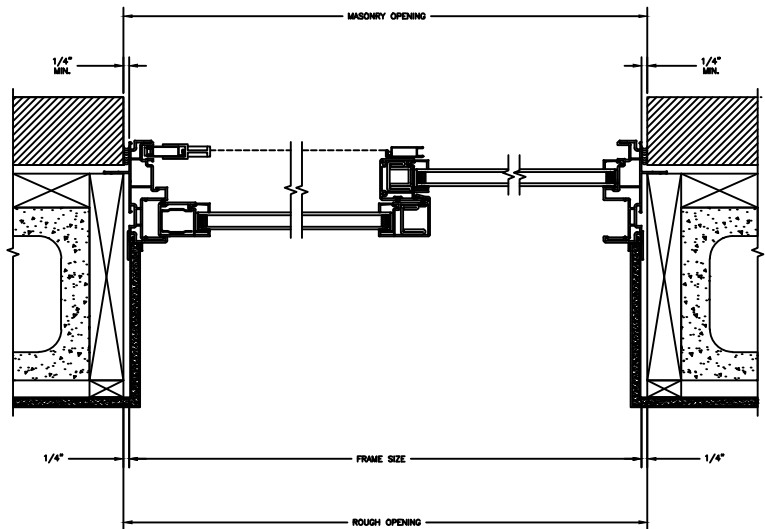

Next Dimension Signature Series

SLIDING PATIO DOOR

SECTION DETAILS : CONSTRUCTION

SCALE: 1 1/2" = 1'-0"

HEAD JAMB & SILL
2 X 6 FRAME WITH BRICK VENEER

JAMBS
2 X 6 FRAME WITH BRICK VENEER

HEAD JAMB & SILL
8" CONCRETE BLOCK WALL
WITH BRICK VENEER

JAMBS
8" CONCRETE BLOCK WALL
WITH BRICK VENEER