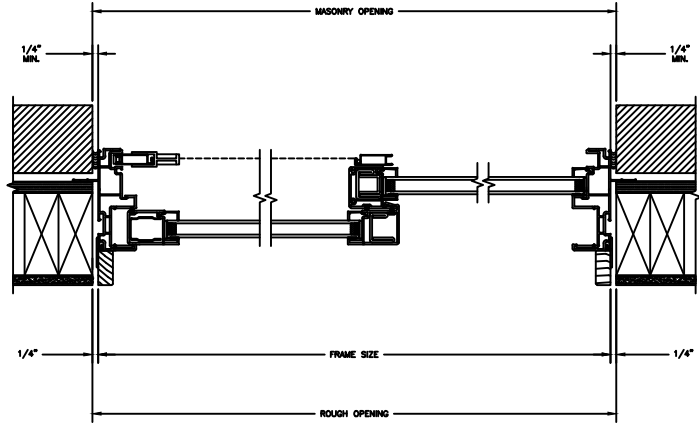

Next Dimension Signature Series

SLIDING PATIO DOOR

SECTION DETAILS : CONSTRUCTION

SCALE: 1 1/2" = 1'-0"

HEAD JAMB & SILL
2 X 6 FRAME WITH BRICK VENEER

JAMBS
2 X 6 FRAME WITH BRICK VENEER

HEAD JAMB & SILL
8" CONCRETE BLOCK WALL
WITH BRICK VENEER

JAMBS
8" CONCRETE BLOCK WALL
WITH BRICK VENEER