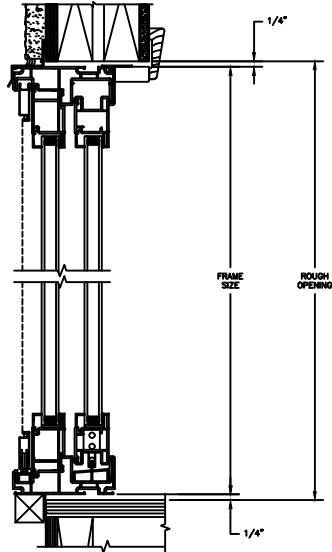

5/8" PUTTY WDL
WITH INNERBAR

5/8" PUTTY WDL (EXTERIOR ONLY)
WITH 5/8" FLAT INNERGRILLE

7/8" PUTTY WDL
WITH INNERBAR

7/8" PUTTY WDL (EXTERIOR ONLY)
WITH 13/16" FLAT INNERGRILLE

Next Dimension Signature Series

SLIDING PATIO DOOR

SECTION DETAILS : CONSTRUCTION

SCALE: 1 1/2" = 1'-0"

HEAD JAMB & SILL
2 X 6 FRAME WITH SIDING

JAMBS
2 X 6 FRAME WITH SIDING

HEAD JAMB & SILL
2 X 4 FRAME WITH STUCCO

JAMBS
2 X 4 FRAME WITH STUCCO

Next Dimension Signature Series

SLIDING PATIO DOOR

SECTION DETAILS : CONSTRUCTION

SCALE: 1 1/2" = 1'-0"

HEAD JAMB & SILL
2 X 6 FRAME WITH BRICK VENEER

JAMBS
2 X 6 FRAME WITH BRICK VENEER

HEAD JAMB & SILL
8" CONCRETE BLOCK WALL
WITH BRICK VENEER

JAMBS
8" CONCRETE BLOCK WALL
WITH BRICK VENEER