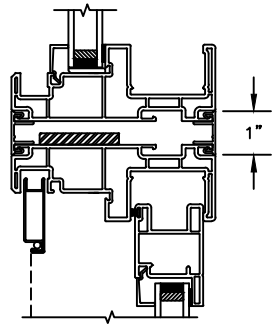

Next Dimension Signature Series

SLIDING PATIO DOOR

SECTION DETAILS

SCALE: 3" = 1'-0"

Next Dimension Signature Series

SLIDING PATIO DOOR

SECTION DETAILS: BLINDS BETWEEN GLASS
 SCALE: 3" = 1'-0"

Next Dimension Signature Series

SLIDING PATIO DOOR

SECTION DETAILS: MULLIONS

SCALE: 3" = 1'-0"

HORIZONTAL MULLION
TRANSOM/OPERATOR

HORIZONTAL 2" MULLION
TRANSOM/OPERATOR

HORIZONTAL MULLION
RADIUS/OPERATOR

HORIZONTAL 2" MULLION
RADIUS/OPERATOR