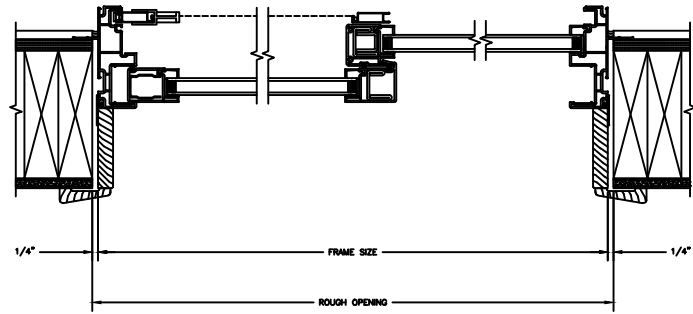

5/8" PUTTY WDL
WITH INNERBAR

5/8" PUTTY WDL (EXTERIOR ONLY)
WITH 5/8" FLAT INNERGRILLE

7/8" PUTTY WDL
WITH INNERBAR

7/8" PUTTY WDL (EXTERIOR ONLY)
WITH 13/16" FLAT INNERGRILLE

Next Dimension Signature Series

SLIDING PATIO DOOR

SECTION DETAILS : CONSTRUCTION

SCALE: 1 1/2" = 1'-0"

HEAD JAMB & SILL
2 X 6 FRAME WITH SIDING

JAMBS
2 X 6 FRAME WITH SIDING

HEAD JAMB & SILL
2 X 4 FRAME WITH STUCCO

JAMBS
2 X 4 FRAME WITH STUCCO