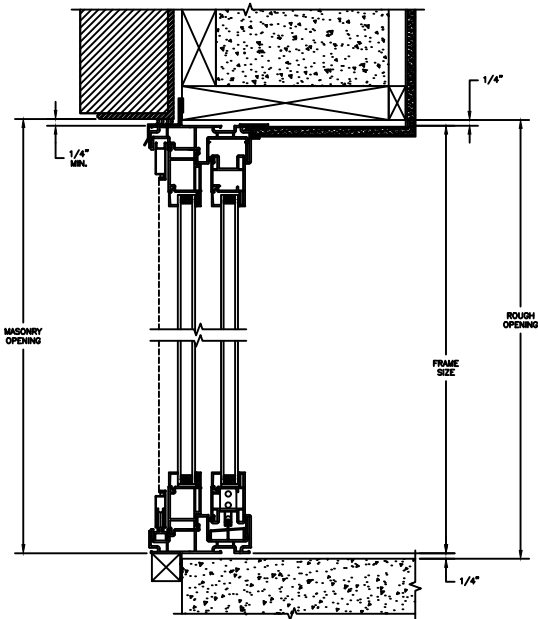

SLIDING PATIO DOOR

SECTION DETAILS : CONSTRUCTION

SCALE: 1 1/2" = 1'-0"

HEAD JAMB & SILL
2 X 6 FRAME WITH SIDING

JAMBS
2 X 6 FRAME WITH SIDING

HEAD JAMB & SILL
2 X 4 FRAME WITH STUCCO

JAMBS
2 X 4 FRAME WITH STUCCO

Next Dimension Signature Series

SLIDING PATIO DOOR

SECTION DETAILS : CONSTRUCTION

SCALE: 1 1/2" = 1'-0"

HEAD JAMB & SILL
2 X 6 FRAME WITH BRICK VENEER

JAMBS
2 X 6 FRAME WITH BRICK VENEER

HEAD JAMB & SILL
8" CONCRETE BLOCK WALL
WITH BRICK VENEER

JAMBS
8" CONCRETE BLOCK WALL
WITH BRICK VENEER