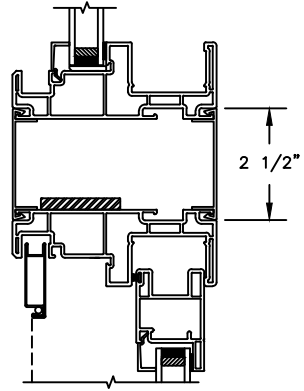

Next Dimension Signature Series

SLIDING PATIO DOOR

SECTION DETAILS

SCALE: 3" = 1'-0"

Next Dimension Signature Series

SLIDING PATIO DOOR

SECTION DETAILS: BLINDS BETWEEN GLASS
 SCALE: 3" = 1'-0"

Next Dimension Signature Series

SLIDING PATIO DOOR

SECTION DETAILS: MULLIONS

SCALE: 3" = 1'-0"

HORIZONTAL MULLION
TRANSOM/OPERATOR

HORIZONTAL 2" MULLION
TRANSOM/OPERATOR

HORIZONTAL MULLION
RADIUS/OPERATOR

HORIZONTAL 2" MULLION
RADIUS/OPERATOR

5/8" PUTTY WDL
WITH INNERBAR

5/8" PUTTY WDL (EXTERIOR ONLY)
WITH 5/8" FLAT INNERGRILLE

7/8" PUTTY WDL
WITH INNERBAR

7/8" PUTTY WDL (EXTERIOR ONLY)
WITH 13/16" FLAT INNERGRILLE

Next Dimension Signature Series