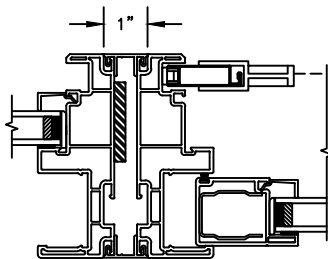

SLIDING PATIO DOOR

SECTION DETAILS: MULLIONS

SCALE: 3" = 1'-0"

HORIZONTAL MULLION
TRANSOM/OPERATOR

HORIZONTAL 2" MULLION
TRANSOM/OPERATOR

HORIZONTAL MULLION
RADIUS/OPERATOR

HORIZONTAL 2" MULLION
RADIUS/OPERATOR

VERTICAL MULLION
SIDELIGHT/OPERATOR

VERTICAL 2" MULLION
STATIONARY/SIDELIGHT

Next Dimension Signature Series

SLIDING PATIO DOOR

SECTION DETAILS : DIVIDED LITE OPTIONS

SCALE: 3" = 1'-0"

INSULATING GLASS

3/4" PROFILED INNERGRILLE

5/8" PUTTY WDL
WITH INNERBAR

5/8" PUTTY WDL (EXTERIOR ONLY)
WITH 5/8" FLAT INNERGRILLE

7/8" PUTTY WDL
WITH INNERBAR

7/8" PUTTY WDL (EXTERIOR ONLY)
WITH 13/16" FLAT INNERGRILLE

Next Dimension Signature Series