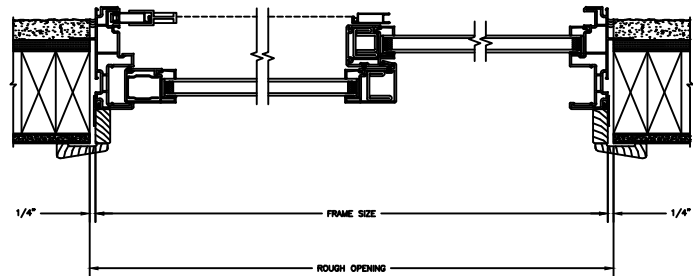

SLIDING PATIO DOOR

SECTION DETAILS : CONSTRUCTION

SCALE: 1 1/2" = 1'-0"

HEAD JAMB & SILL
2 X 6 FRAME WITH SIDING

JAMBS
2 X 6 FRAME WITH SIDING

HEAD JAMB & SILL
2 X 4 FRAME WITH STUCCO

JAMBS
2 X 4 FRAME WITH STUCCO

Next Dimension Signature Series

SLIDING PATIO DOOR

SECTION DETAILS : CONSTRUCTION

SCALE: 1 1/2" = 1'-0"

HEAD JAMB & SILL
2 X 6 FRAME WITH BRICK VENEER

JAMBS
2 X 6 FRAME WITH BRICK VENEER

HEAD JAMB & SILL
8" CONCRETE BLOCK WALL
WITH BRICK VENEER