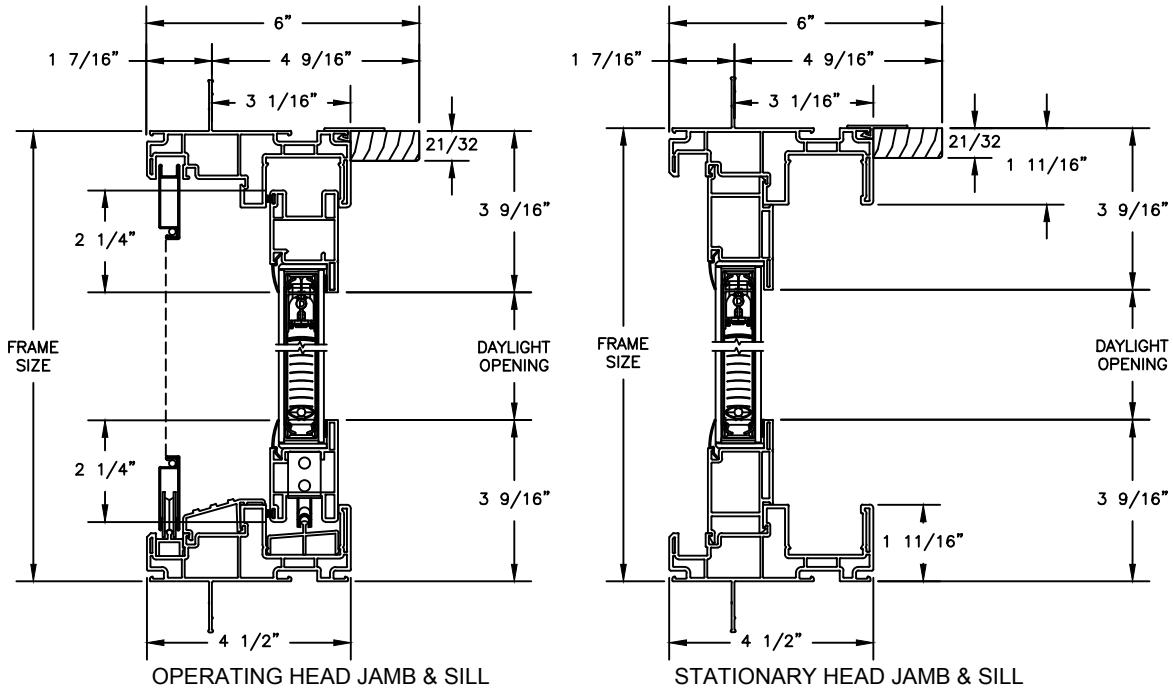

Next Dimension Signature Series

SLIDING PATIO DOOR

SECTION DETAILS

SCALE: 3" = 1'-0"

Next Dimension Signature Series

SLIDING PATIO DOOR

SECTION DETAILS: BLINDS BETWEEN GLASS
 SCALE: 3" = 1'-0"

Next Dimension Signature Series

SLIDING PATIO DOOR

SECTION DETAILS: MULLIONS

SCALE: 3" = 1'-0"

HORIZONTAL MULLION
TRANSOM/OPERATOR

HORIZONTAL 2" MULLION
TRANSOM/OPERATOR

HORIZONTAL MULLION
RADIUS/OPERATOR

HORIZONTAL 2" MULLION
RADIUS/OPERATOR

VERTICAL MULLION
SIDELIGHT/OPERATOR

VERTICAL 2" MULLION
STATIONARY/SIDELIGHT

Next Dimension Signature Series

SLIDING PATIO DOOR

SECTION DETAILS : DIVIDED LITE OPTIONS

SCALE: 3" = 1'-0"

INSULATING GLASS

3/4" PROFILED INNERGRILLE

5/8" PUTTY WDL
WITH INNERBAR

5/8" PUTTY WDL (EXTERIOR ONLY)
WITH 5/8" FLAT INNERGRILLE

7/8" PUTTY WDL
WITH INNERBAR

7/8" PUTTY WDL (EXTERIOR ONLY)
WITH 13/16" FLAT INNERGRILLE

Next Dimension Signature Series