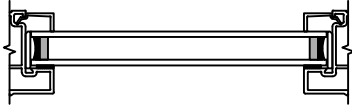

VERTICAL MULLION
SIDELIGHT/OPERATOR

VERTICAL 2" MULLION
STATIONARY/SIDELIGHT

Next Dimension Signature Series

SLIDING PATIO DOOR

SECTION DETAILS : DIVIDED LITE OPTIONS

SCALE: 3" = 1'-0"

INSULATING GLASS

3/4" PROFILED INNERGRILLE

5/8" PUTTY WDL
WITH INNERBAR

5/8" PUTTY WDL (EXTERIOR ONLY)
WITH 5/8" FLAT INNERGRILLE

7/8" PUTTY WDL
WITH INNERBAR

7/8" PUTTY WDL (EXTERIOR ONLY)
WITH 13/16" FLAT INNERGRILLE

Next Dimension Signature Series