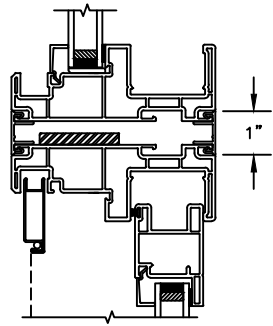

Next Dimension Pro Series

SLIDING PATIO DOOR

SECTION DETAILS

SCALE: 3" = 1'-0"

Next Dimension Pro Series

SLIDING PATIO DOOR

SECTION DETAILS: BLINDS BETWEEN GLASS
 SCALE: 3" = 1'-0"

Next Dimension Pro Series

SLIDING PATIO DOOR

SECTION DETAILS: MULLIONS

SCALE: 3" = 1'-0"

HORIZONTAL MULLION
TRANSOM/OPERATOR

HORIZONTAL 2" MULLION
TRANSOM/OPERATOR

HORIZONTAL MULLION
RADIUS/OPERATOR

HORIZONTAL 2" MULLION
RADIUS/OPERATOR

VERTICAL MULLION
SIDELIGHT/OPERATOR

VERTICAL 2" MULLION
STATIONARY/SIDELIGHT

Next Dimension Pro Series

SLIDING PATIO DOOR

SECTION DETAILS : CONSTRUCTION

SCALE: 1 1/2" = 1'-0"

HEAD JAMB & SILL
2 X 6 FRAME WITH SIDING

JAMBS
2 X 6 FRAME WITH BRICK VENEER

HEAD JAMB & SILL
8" CONCRETE BLOCK WALL
WITH BRICK VENEER

JAMBS
8" CONCRETE BLOCK WALL
WITH BRICK VENEER