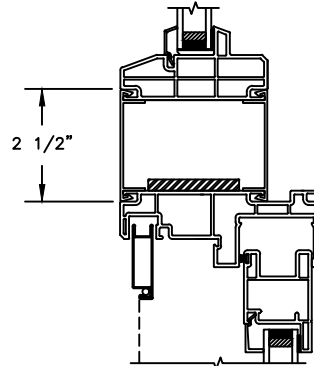

SLIDING PATIO DOOR

SECTION DETAILS: MULLIONS

SCALE: 3" = 1'-0"

HORIZONTAL MULLION
TRANSOM/OPERATOR

HORIZONTAL 2" MULLION
TRANSOM/OPERATOR

HORIZONTAL MULLION
RADIUS/OPERATOR

HORIZONTAL 2" MULLION
RADIUS/OPERATOR

VERTICAL MULLION
SIDELIGHT/OPERATOR

VERTICAL 2" MULLION
STATIONARY/SIDELIGHT

Next Dimension Pro Series

SLIDING PATIO DOOR

SECTION DETAILS : CONSTRUCTION

SCALE: 1 1/2" = 1'-0"

HEAD JAMB & SILL
2 X 6 FRAME WITH SIDING

JAMBS
2 X 6 FRAME WITH SIDING

HEAD JAMB & SILL
2 X 4 FRAME WITH STUCCO

JAMBS
2 X 4 FRAME WITH STUCCO

Next Dimension Pro Series

SLIDING PATIO DOOR

SECTION DETAILS : CONSTRUCTION

SCALE: 1 1/2" = 1'-0"

HEAD JAMB & SILL
2 X 6 FRAME WITH BRICK VENEER

JAMBS
2 X 6 FRAME WITH BRICK VENEER

HEAD JAMB & SILL
8" CONCRETE BLOCK WALL
WITH BRICK VENEER

JAMBS
8" CONCRETE BLOCK WALL
WITH BRICK VENEER