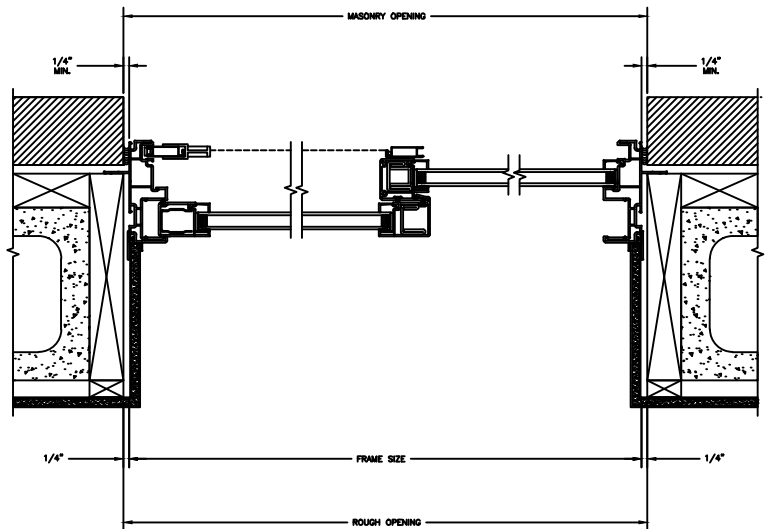

JAMBS
2 X 6 FRAME WITH SIDING

HEAD JAMB & SILL
2 X 4 FRAME WITH STUCCO

JAMBS
2 X 4 FRAME WITH STUCCO

Next Dimension Pro Series

SLIDING PATIO DOOR

SECTION DETAILS : CONSTRUCTION

SCALE: 1 1/2" = 1'-0"

HEAD JAMB & SILL
2 X 6 FRAME WITH BRICK VENEER

JAMBS
2 X 6 FRAME WITH BRICK VENEER

HEAD JAMB & SILL
8" CONCRETE BLOCK WALL
WITH BRICK VENEER

JAMBS
8" CONCRETE BLOCK WALL
WITH BRICK VENEER