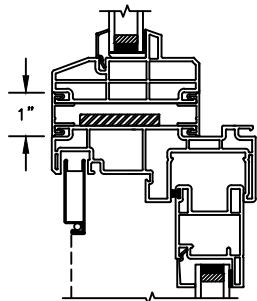

SLIDING PATIO DOOR

SECTION DETAILS: MULLIONS

SCALE: 3" = 1'-0"

HORIZONTAL MULLION
TRANSOM/OPERATOR

HORIZONTAL 2" MULLION
TRANSOM/OPERATOR

HORIZONTAL MULLION
RADIUS/OPERATOR

HORIZONTAL 2" MULLION
RADIUS/OPERATOR

VERTICAL MULLION
SIDELIGHT/OPERATOR

VERTICAL 2" MULLION
STATIONARY/SIDELIGHT

Next Dimension Pro Series

SLIDING PATIO DOOR

SECTION DETAILS : CONSTRUCTION

SCALE: 1 1/2" = 1'-0"

HEAD JAMB & SILL
2 X 6 FRAME WITH SIDING

JAMBS
2 X 6 FRAME WITH SIDING

HEAD JAMB & SILL
2 X 4 FRAME WITH STUCCO

JAMBS
2 X 4 FRAME WITH STUCCO

Next Dimension Pro Series

SLIDING PATIO DOOR

SECTION DETAILS : CONSTRUCTION

SCALE: 1 1/2" = 1'-0"

HEAD JAMB & SILL
2 X 6 FRAME WITH BRICK VENEER

JAMBS
2 X 6 FRAME WITH BRICK VENEER

HEAD JAMB & SILL
8" CONCRETE BLOCK WALL
WITH BRICK VENEER

JAMBS
8" CONCRETE BLOCK WALL
WITH BRICK VENEER