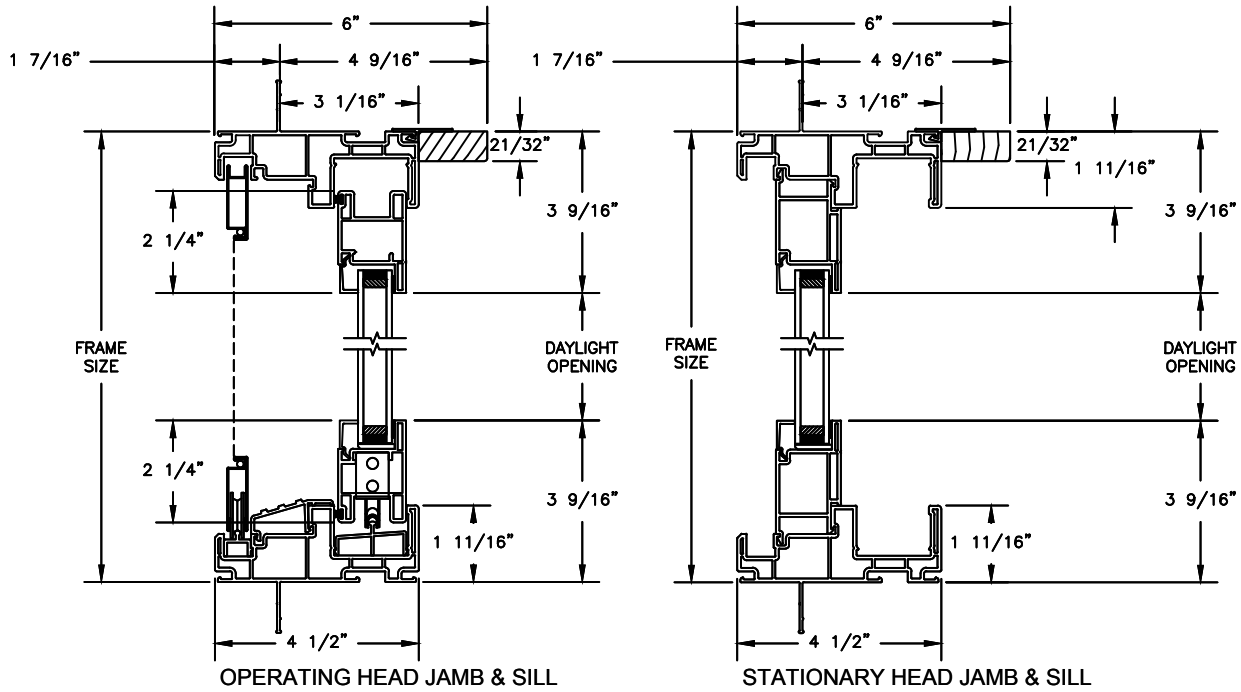

Next Dimension Pro Series

SLIDING PATIO DOOR

SECTION DETAILS

SCALE: 3" = 1'-0"

Next Dimension Pro Series

SLIDING PATIO DOOR

SECTION DETAILS: BLINDS BETWEEN GLASS
 SCALE: 3" = 1'-0"

Next Dimension Pro Series

SLIDING PATIO DOOR

SECTION DETAILS: MULLIONS

SCALE: 3" = 1'-0"

HORIZONTAL MULLION
TRANSOM/OPERATOR

HORIZONTAL 2" MULLION
TRANSOM/OPERATOR

HORIZONTAL MULLION
RADIUS/OPERATOR

HORIZONTAL 2" MULLION
RADIUS/OPERATOR

VERTICAL MULLION
SIDELIGHT/OPERATOR

VERTICAL 2" MULLION
STATIONARY/SIDELIGHT

Next Dimension Pro Series

SLIDING PATIO DOOR

SECTION DETAILS : CONSTRUCTION

SCALE: 1 1/2" = 1'-0"

HEAD JAMB & SILL
2 X 6 FRAME WITH SIDING

JAMBS
2 X 6 FRAME WITH BRICK VENEER

HEAD JAMB & SILL
8" CONCRETE BLOCK WALL
WITH BRICK VENEER

JAMBS
8" CONCRETE BLOCK WALL
WITH BRICK VENEER