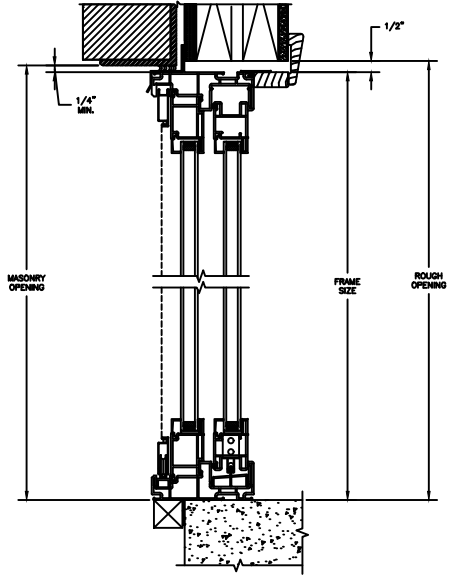

VERTICAL MULLION
SIDELIGHT/OPERATOR

VERTICAL 2" MULLION
STATIONARY/SIDELIGHT

Next Dimension Pro Series

SLIDING PATIO DOOR

SECTION DETAILS : CONSTRUCTION

SCALE: 1 1/2" = 1'-0"

HEAD JAMB & SILL
2 X 6 FRAME WITH SIDING

JAMBS
2 X 6 FRAME WITH SIDING

HEAD JAMB & SILL
2 X 4 FRAME WITH STUCCO

JAMBS
2 X 4 FRAME WITH STUCCO

Next Dimension Pro Series

SLIDING PATIO DOOR

SECTION DETAILS : CONSTRUCTION

SCALE: 1 1/2" = 1'-0"

HEAD JAMB & SILL
2 X 6 FRAME WITH BRICK VENEER

JAMBS
2 X 6 FRAME WITH BRICK VENEER

HEAD JAMB & SILL
8" CONCRETE BLOCK WALL
WITH BRICK VENEER

JAMBS
8" CONCRETE BLOCK WALL
WITH BRICK VENEER