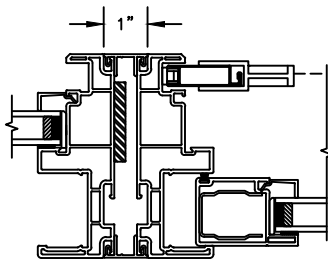

SLIDING PATIO DOOR

SECTION DETAILS: MULLIONS

SCALE: 3" = 1'-0"

HORIZONTAL MULLION
TRANSOM/OPERATOR

HORIZONTAL 2" MULLION
TRANSOM/OPERATOR

HORIZONTAL MULLION
RADIUS/OPERATOR

HORIZONTAL 2" MULLION
RADIUS/OPERATOR

VERTICAL MULLION
SIDELIGHT/OPERATOR

VERTICAL 2" MULLION
STATIONARY/SIDELIGHT

Next Dimension Pro Series

SLIDING PATIO DOOR

SECTION DETAILS : CONSTRUCTION

SCALE: 1 1/2" = 1'-0"

HEAD JAMB & SILL
2 X 6 FRAME WITH SIDING

JAMBS
2 X 6 FRAME WITH SIDING

HEAD JAMB & SILL
2 X 4 FRAME WITH STUCCO

JAMBS
2 X 4 FRAME WITH STUCCO

Next Dimension Pro Series

SLIDING PATIO DOOR

SECTION DETAILS : CONSTRUCTION

SCALE: 1 1/2" = 1'-0"

HEAD JAMB & SILL
2 X 6 FRAME WITH BRICK VENEER

JAMBS
2 X 6 FRAME WITH BRICK VENEER

HEAD JAMB & SILL
8" CONCRETE BLOCK WALL
WITH BRICK VENEER

JAMBS
8" CONCRETE BLOCK WALL
WITH BRICK VENEER