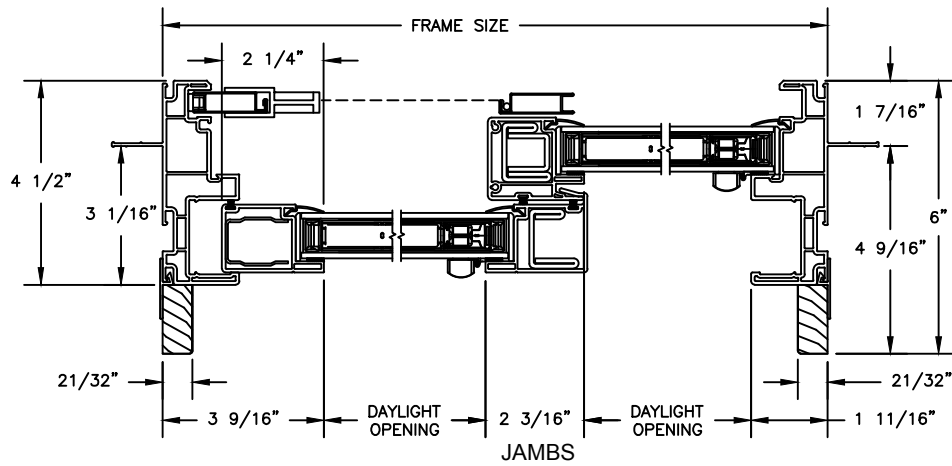

Next Dimension Pro Series

SLIDING PATIO DOOR

SECTION DETAILS

SCALE: 3" = 1'-0"

Next Dimension Pro Series

SLIDING PATIO DOOR

SECTION DETAILS: BLINDS BETWEEN GLASS
 SCALE: 3" = 1'-0"

Next Dimension Pro Series

SLIDING PATIO DOOR

SECTION DETAILS: MULLIONS

SCALE: 3" = 1'-0"

HORIZONTAL MULLION
TRANSOM/OPERATOR

HORIZONTAL 2" MULLION
TRANSOM/OPERATOR

HORIZONTAL MULLION
RADIUS/OPERATOR

HORIZONTAL 2" MULLION
RADIUS/OPERATOR

VERTICAL MULLION
SIDELIGHT/OPERATOR

VERTICAL 2" MULLION
STATIONARY/SIDELIGHT

Next Dimension Pro Series

SLIDING PATIO DOOR

SECTION DETAILS : CONSTRUCTION

SCALE: 1 1/2" = 1'-0"

HEAD JAMB & SILL
2 X 6 FRAME WITH SIDING

JAMBS
2 X 6 FRAME WITH BRICK VENEER

HEAD JAMB & SILL
8" CONCRETE BLOCK WALL
WITH BRICK VENEER

JAMBS
8" CONCRETE BLOCK WALL
WITH BRICK VENEER