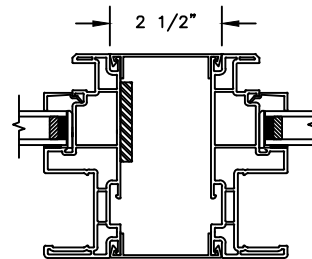

SLIDING PATIO DOOR

SECTION DETAILS: MULLIONS

SCALE: 3" = 1'-0"

HORIZONTAL MULLION
TRANSOM/OPERATOR

HORIZONTAL 2" MULLION
TRANSOM/OPERATOR

HORIZONTAL MULLION
RADIUS/OPERATOR

HORIZONTAL 2" MULLION
RADIUS/OPERATOR

VERTICAL MULLION
SIDELIGHT/OPERATOR

VERTICAL 2" MULLION
STATIONARY/SIDELIGHT

Next Dimension Pro Series

SLIDING PATIO DOOR

SECTION DETAILS : CONSTRUCTION

SCALE: 1 1/2" = 1'-0"

HEAD JAMB & SILL
2 X 6 FRAME WITH SIDING

JAMBS
2 X 6 FRAME WITH SIDING

HEAD JAMB & SILL
2 X 4 FRAME WITH STUCCO

JAMBS
2 X 4 FRAME WITH STUCCO

Next Dimension Pro Series

SLIDING PATIO DOOR

SECTION DETAILS : CONSTRUCTION

SCALE: 1 1/2" = 1'-0"

HEAD JAMB & SILL
2 X 6 FRAME WITH BRICK VENEER

JAMBS
2 X 6 FRAME WITH BRICK VENEER

HEAD JAMB & SILL
8" CONCRETE BLOCK WALL
WITH BRICK VENEER

JAMBS
8" CONCRETE BLOCK WALL
WITH BRICK VENEER