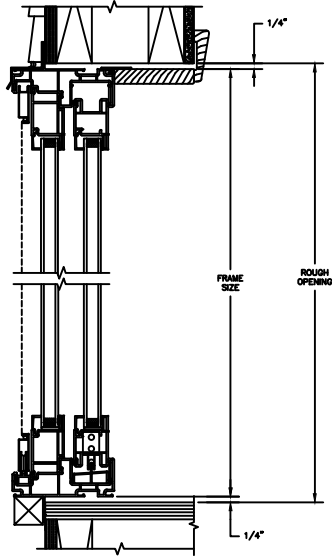

SLIDING PATIO DOOR

SECTION DETAILS: MULLIONS

SCALE: 3" = 1'-0"

HORIZONTAL MULLION
TRANSOM/OPERATOR

HORIZONTAL 2" MULLION
TRANSOM/OPERATOR

HORIZONTAL MULLION
RADIUS/OPERATOR

HORIZONTAL 2" MULLION
RADIUS/OPERATOR

VERTICAL MULLION
SIDELIGHT/OPERATOR

VERTICAL 2" MULLION
STATIONARY/SIDELIGHT

Next Dimension Pro Series

SLIDING PATIO DOOR

SECTION DETAILS : CONSTRUCTION

SCALE: 1 1/2" = 1'-0"

HEAD JAMB & SILL
2 X 6 FRAME WITH SIDING

JAMBS
2 X 6 FRAME WITH SIDING

HEAD JAMB & SILL
2 X 4 FRAME WITH STUCCO

JAMBS
2 X 4 FRAME WITH STUCCO

Next Dimension Pro Series

SLIDING PATIO DOOR

SECTION DETAILS : CONSTRUCTION

SCALE: 1 1/2" = 1'-0"

HEAD JAMB & SILL
2 X 6 FRAME WITH BRICK VENEER

JAMBS
2 X 6 FRAME WITH BRICK VENEER

HEAD JAMB & SILL
8" CONCRETE BLOCK WALL
WITH BRICK VENEER

JAMBS
8" CONCRETE BLOCK WALL
WITH BRICK VENEER