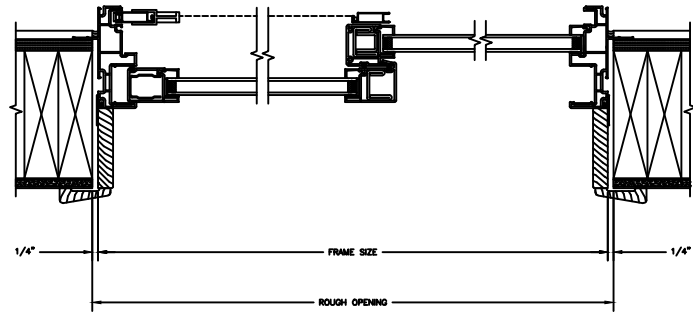

VERTICAL MULLION
SIDELIGHT/OPERATOR

VERTICAL 2" MULLION
STATIONARY/SIDELIGHT

Next Dimension Pro Series

SLIDING PATIO DOOR

SECTION DETAILS : CONSTRUCTION

SCALE: 1 1/2" = 1'-0"

HEAD JAMB & SILL
2 X 6 FRAME WITH SIDING

JAMBS
2 X 6 FRAME WITH SIDING

HEAD JAMB & SILL
2 X 4 FRAME WITH STUCCO

JAMBS
2 X 4 FRAME WITH STUCCO

Next Dimension Pro Series

SLIDING PATIO DOOR

SECTION DETAILS : CONSTRUCTION

SCALE: 1 1/2" = 1'-0"

HEAD JAMB & SILL
2 X 6 FRAME WITH BRICK VENEER

JAMBS
2 X 6 FRAME WITH BRICK VENEER

HEAD JAMB & SILL
8" CONCRETE BLOCK WALL
WITH BRICK VENEER

JAMBS
8" CONCRETE BLOCK WALL
WITH BRICK VENEER