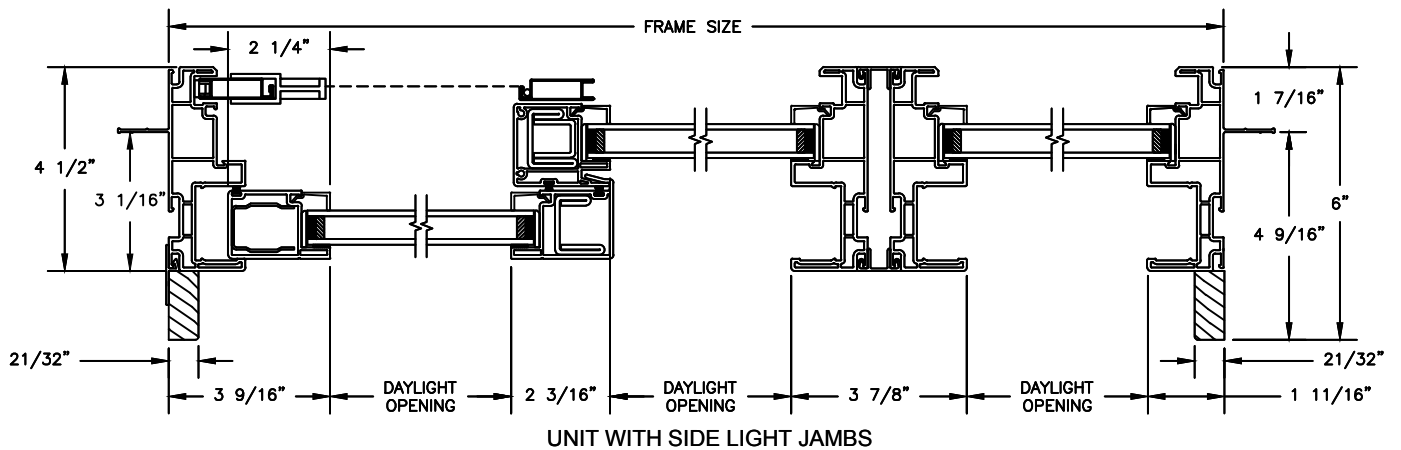

Next Dimension Pro Series

SLIDING PATIO DOOR

SECTION DETAILS

SCALE: 3" = 1'-0"

Next Dimension Pro Series

SLIDING PATIO DOOR

SECTION DETAILS: BLINDS BETWEEN GLASS
 SCALE: 3" = 1'-0"

Next Dimension Pro Series

SLIDING PATIO DOOR

SECTION DETAILS: MULLIONS

SCALE: 3" = 1'-0"

HORIZONTAL MULLION
TRANSOM/OPERATOR

HORIZONTAL 2" MULLION
TRANSOM/OPERATOR

HORIZONTAL MULLION
RADIUS/OPERATOR

HORIZONTAL 2" MULLION
RADIUS/OPERATOR

VERTICAL MULLION
SIDELIGHT/OPERATOR

VERTICAL 2" MULLION
STATIONARY/SIDELIGHT

Next Dimension Pro Series

SLIDING PATIO DOOR

SECTION DETAILS : CONSTRUCTION

SCALE: 1 1/2" = 1'-0"

HEAD JAMB & SILL
2 X 6 FRAME WITH SIDING

JAMBS
2 X 6 FRAME WITH BRICK VENEER

HEAD JAMB & SILL
8" CONCRETE BLOCK WALL
WITH BRICK VENEER

JAMBS
8" CONCRETE BLOCK WALL
WITH BRICK VENEER