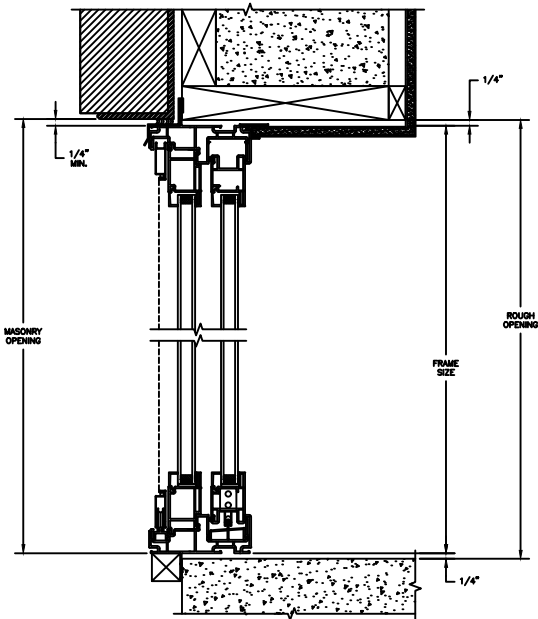

VERTICAL MULLION
SIDELIGHT/OPERATOR

VERTICAL 2" MULLION
STATIONARY/SIDELIGHT

Next Dimension Pro Series

SLIDING PATIO DOOR

SECTION DETAILS : CONSTRUCTION

SCALE: 1 1/2" = 1'-0"

HEAD JAMB & SILL
2 X 6 FRAME WITH SIDING

JAMBS
2 X 6 FRAME WITH SIDING

HEAD JAMB & SILL
2 X 4 FRAME WITH STUCCO

JAMBS
2 X 4 FRAME WITH STUCCO

Next Dimension Pro Series

SLIDING PATIO DOOR

SECTION DETAILS : CONSTRUCTION

SCALE: 1 1/2" = 1'-0"

HEAD JAMB & SILL
2 X 6 FRAME WITH BRICK VENEER

JAMBS
2 X 6 FRAME WITH BRICK VENEER

HEAD JAMB & SILL
8" CONCRETE BLOCK WALL
WITH BRICK VENEER

JAMBS
8" CONCRETE BLOCK WALL
WITH BRICK VENEER