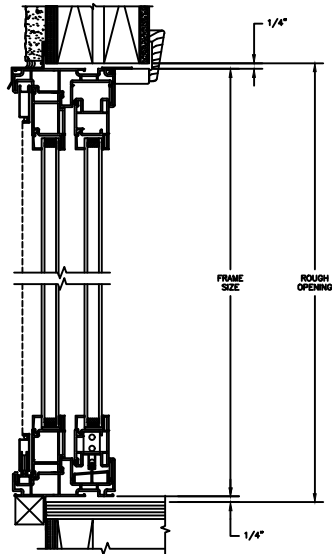

SLIDING PATIO DOOR

SECTION DETAILS: MULLIONS

SCALE: 3" = 1'-0"

HORIZONTAL MULLION
TRANSOM/OPERATOR

HORIZONTAL 2" MULLION
TRANSOM/OPERATOR

HORIZONTAL MULLION
RADIUS/OPERATOR

HORIZONTAL 2" MULLION
RADIUS/OPERATOR

VERTICAL MULLION
SIDELIGHT/OPERATOR

VERTICAL 2" MULLION
STATIONARY/SIDELIGHT

Next Dimension Pro Series

SLIDING PATIO DOOR

SECTION DETAILS : CONSTRUCTION

SCALE: 1 1/2" = 1'-0"

HEAD JAMB & SILL
2 X 6 FRAME WITH SIDING

JAMBS
2 X 6 FRAME WITH SIDING

HEAD JAMB & SILL
2 X 4 FRAME WITH STUCCO

JAMBS
2 X 4 FRAME WITH STUCCO

Next Dimension Pro Series

SLIDING PATIO DOOR

SECTION DETAILS : CONSTRUCTION

SCALE: 1 1/2" = 1'-0"

HEAD JAMB & SILL
2 X 6 FRAME WITH BRICK VENEER

JAMBS
2 X 6 FRAME WITH BRICK VENEER

HEAD JAMB & SILL
8" CONCRETE BLOCK WALL
WITH BRICK VENEER

JAMBS
8" CONCRETE BLOCK WALL
WITH BRICK VENEER