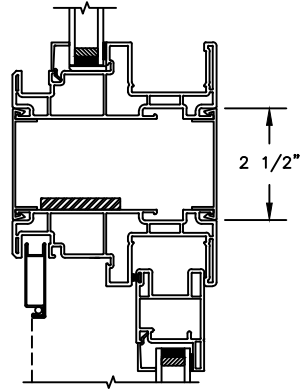

Next Dimension Pro Series

SLIDING PATIO DOOR

SECTION DETAILS

SCALE: 3" = 1'-0"

Next Dimension Pro Series

SLIDING PATIO DOOR

SECTION DETAILS: BLINDS BETWEEN GLASS
 SCALE: 3" = 1'-0"

Next Dimension Pro Series

SLIDING PATIO DOOR

SECTION DETAILS: MULLIONS

SCALE: 3" = 1'-0"

HORIZONTAL MULLION
TRANSOM/OPERATOR

HORIZONTAL 2" MULLION
TRANSOM/OPERATOR

HORIZONTAL MULLION
RADIUS/OPERATOR

HORIZONTAL 2" MULLION
RADIUS/OPERATOR

VERTICAL MULLION
SIDELIGHT/OPERATOR

VERTICAL 2" MULLION
STATIONARY/SIDELIGHT

Next Dimension Pro Series

SLIDING PATIO DOOR

SECTION DETAILS : CONSTRUCTION

SCALE: 1 1/2" = 1'-0"

HEAD JAMB & SILL
2 X 6 FRAME WITH SIDING

JAMBS
2 X 6 FRAME WITH BRICK VENEER

HEAD JAMB & SILL
8" CONCRETE BLOCK WALL
WITH BRICK VENEER

JAMBS
8" CONCRETE BLOCK WALL
WITH BRICK VENEER