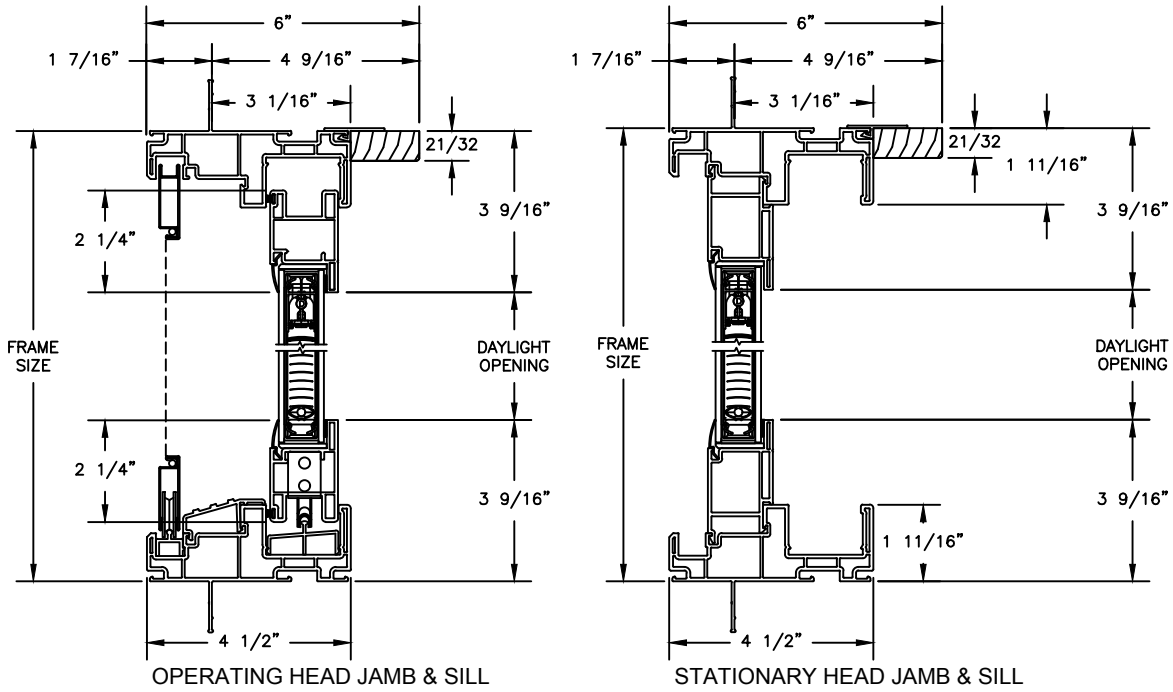

Next Dimension Pro Series

SLIDING PATIO DOOR

SECTION DETAILS

SCALE: 3" = 1'-0"

Next Dimension Pro Series

SLIDING PATIO DOOR

SECTION DETAILS: BLINDS BETWEEN GLASS
 SCALE: 3" = 1'-0"

Next Dimension Pro Series

SLIDING PATIO DOOR

SECTION DETAILS: MULLIONS

SCALE: 3" = 1'-0"

HORIZONTAL MULLION
TRANSOM/OPERATOR

HORIZONTAL 2" MULLION
TRANSOM/OPERATOR

HORIZONTAL MULLION
RADIUS/OPERATOR

HORIZONTAL 2" MULLION
RADIUS/OPERATOR

VERTICAL MULLION
SIDELIGHT/OPERATOR

VERTICAL 2" MULLION
STATIONARY/SIDELIGHT

Next Dimension Pro Series

SLIDING PATIO DOOR

SECTION DETAILS : CONSTRUCTION

SCALE: 1 1/2" = 1'-0"

HEAD JAMB & SILL
2 X 6 FRAME WITH SIDING

JAMBS
2 X 6 FRAME WITH BRICK VENEER

HEAD JAMB & SILL
8" CONCRETE BLOCK WALL
WITH BRICK VENEER

JAMBS
8" CONCRETE BLOCK WALL
WITH BRICK VENEER