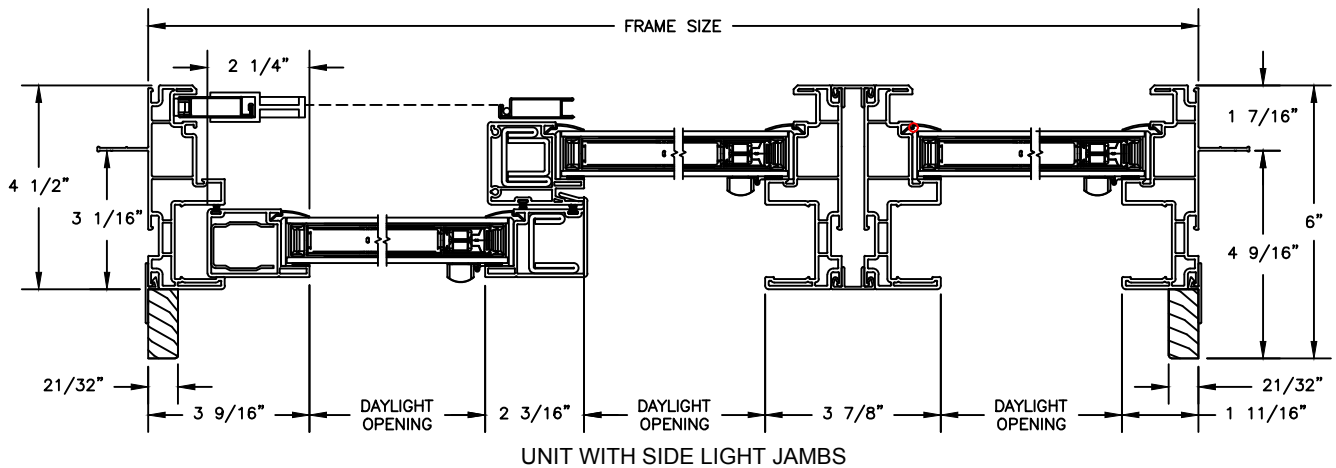

Next Dimension Pro Series

SLIDING PATIO DOOR

SECTION DETAILS

SCALE: 3" = 1'-0"

Next Dimension Pro Series

SLIDING PATIO DOOR

SECTION DETAILS: BLINDS BETWEEN GLASS
 SCALE: 3" = 1'-0"

Next Dimension Pro Series

SLIDING PATIO DOOR

SECTION DETAILS: MULLIONS

SCALE: 3" = 1'-0"

HORIZONTAL MULLION
TRANSOM/OPERATOR

HORIZONTAL 2" MULLION
TRANSOM/OPERATOR

HORIZONTAL MULLION
RADIUS/OPERATOR

HORIZONTAL 2" MULLION
RADIUS/OPERATOR

VERTICAL MULLION
SIDELIGHT/OPERATOR

VERTICAL 2" MULLION
STATIONARY/SIDELIGHT

Next Dimension Pro Series

SLIDING PATIO DOOR

SECTION DETAILS : CONSTRUCTION

SCALE: 1 1/2" = 1'-0"

HEAD JAMB & SILL
2 X 6 FRAME WITH SIDING

JAMBS
2 X 6 FRAME WITH BRICK VENEER

HEAD JAMB & SILL
8" CONCRETE BLOCK WALL
WITH BRICK VENEER

JAMBS
8" CONCRETE BLOCK WALL
WITH BRICK VENEER