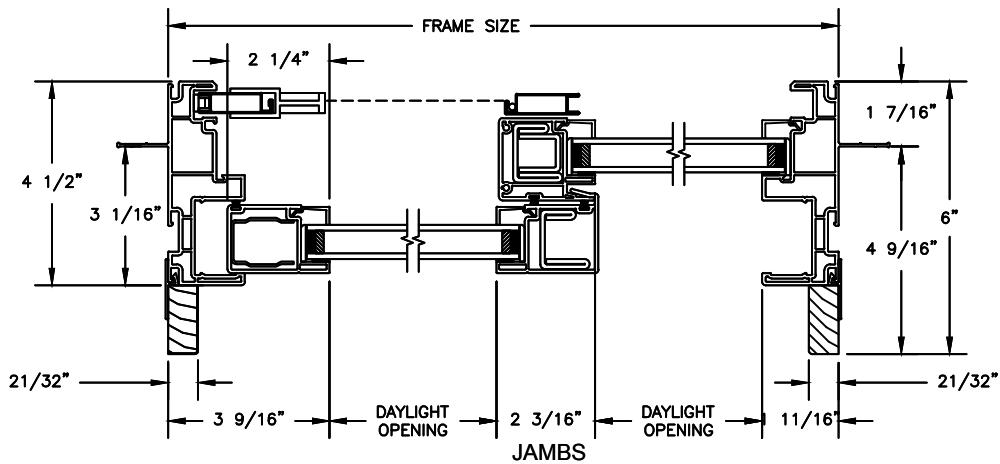

Next Dimension Pro Series

SLIDING PATIO DOOR

SECTION DETAILS

SCALE: 3" = 1'-0"

Next Dimension Pro Series

SLIDING PATIO DOOR

SECTION DETAILS: BLINDS BETWEEN GLASS
 SCALE: 3" = 1'-0"

Next Dimension Pro Series

SLIDING PATIO DOOR

SECTION DETAILS: MULLIONS

SCALE: 3" = 1'-0"

HORIZONTAL MULLION
TRANSOM/OPERATOR

HORIZONTAL 2" MULLION
TRANSOM/OPERATOR

HORIZONTAL MULLION
RADIUS/OPERATOR

HORIZONTAL 2" MULLION
RADIUS/OPERATOR

VERTICAL MULLION
SIDELIGHT/OPERATOR

VERTICAL 2" MULLION
STATIONARY/SIDELIGHT

Next Dimension Pro Series

SLIDING PATIO DOOR

SECTION DETAILS : CONSTRUCTION

SCALE: 1 1/2" = 1'-0"

HEAD JAMB & SILL
2 X 6 FRAME WITH SIDING

JAMBS
2 X 6 FRAME WITH BRICK VENEER

HEAD JAMB & SILL
8" CONCRETE BLOCK WALL
WITH BRICK VENEER

JAMBS
8" CONCRETE BLOCK WALL
WITH BRICK VENEER