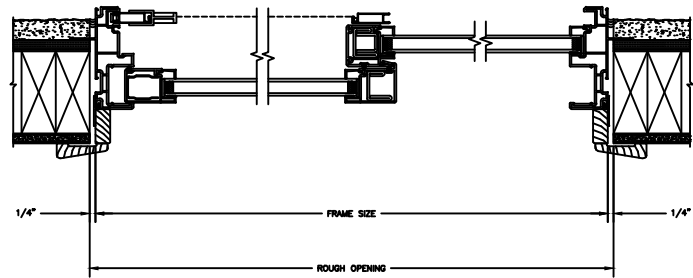

VERTICAL MULLION
SIDELIGHT/OPERATOR

VERTICAL 2" MULLION
STATIONARY/SIDELIGHT

Next Dimension Pro Series

SLIDING PATIO DOOR

SECTION DETAILS : CONSTRUCTION

SCALE: 1 1/2" = 1'-0"

HEAD JAMB & SILL
2 X 6 FRAME WITH SIDING

JAMBS
2 X 6 FRAME WITH SIDING

HEAD JAMB & SILL
2 X 4 FRAME WITH STUCCO

JAMBS
2 X 4 FRAME WITH STUCCO

Next Dimension Pro Series

SLIDING PATIO DOOR

SECTION DETAILS : CONSTRUCTION

SCALE: 1 1/2" = 1'-0"

HEAD JAMB & SILL
2 X 6 FRAME WITH BRICK VENEER

JAMBS
2 X 6 FRAME WITH BRICK VENEER

HEAD JAMB & SILL
8" CONCRETE BLOCK WALL
WITH BRICK VENEER

JAMBS
8" CONCRETE BLOCK WALL
WITH BRICK VENEER