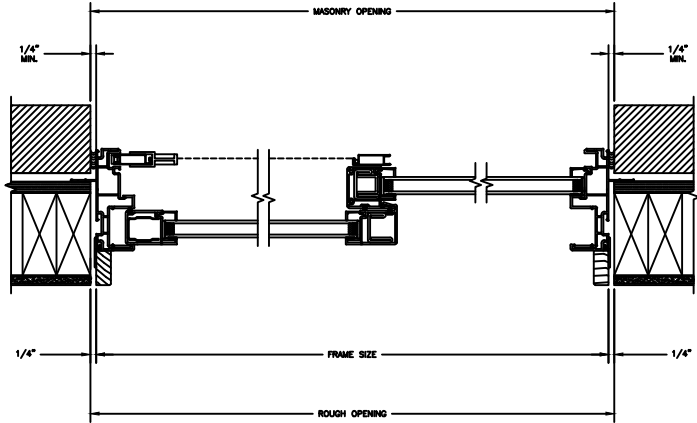

JAMBS
2 X 6 FRAME WITH SIDING

HEAD JAMB & SILL
2 X 4 FRAME WITH STUCCO

JAMBS
2 X 4 FRAME WITH STUCCO

Next Dimension Pro Series

SLIDING PATIO DOOR

SECTION DETAILS : CONSTRUCTION

SCALE: 1 1/2" = 1'-0"

HEAD JAMB & SILL
2 X 6 FRAME WITH BRICK VENEER

JAMBS
2 X 6 FRAME WITH BRICK VENEER

HEAD JAMB & SILL
8" CONCRETE BLOCK WALL
WITH BRICK VENEER

JAMBS
8" CONCRETE BLOCK WALL
WITH BRICK VENEER