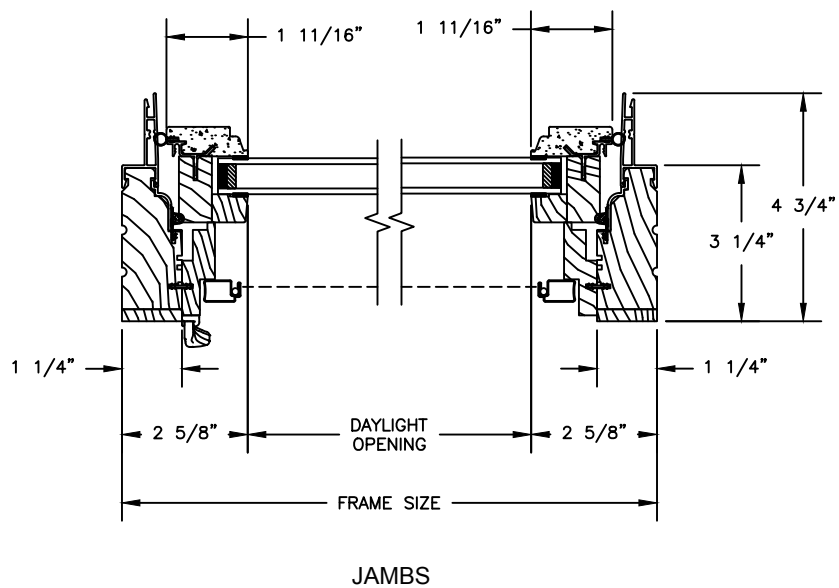

Revive Series

HYBRID CASEMENT

SECTION DETAILS : CLAD FRAME WITH CELLULAR PVC SASH
SCALE: 3" = 1'-0"

OPERATING

Revive Series

HYBRID CASEMENT

SECTION DETAILS :CLAD FRAME WITH CELLULAR PVC SASH
SCALE: 3" = 1'-0"

PICTURE

Revive Series

HYBRID AWNING

SECTION DETAILS : CLAD FRAME WITH CELLULAR PVC SASH

SCALE: 3" = 1'-0"

OPERATING

HEAD JAMB & SILL

JAMBS

Revive Series

HYBRID AWNING

SECTION DETAILS : CLAD FRAME WITH CELLULAR PVC SASH

SCALE: 3" = 1'-0"

PICTURE

HEAD JAMB & SILL

JAMBS

Revive Series

HYBRID CASEMENT

SECTION DETAILS :CELLULAR PVC SASH DIVIDED LITE OPTIONS

SCALE: 3" = 1'-0"

AVAILABLE STYLES

-  - PUTTY
-  - TALL PUTTY
-  - OGEE
-  - CONTEMPORARY

	5/8" WDL WITH INNER BAR	7/8" WDL WITH INNERBAR	1 1/4" WDL WITH INNERBAR	2" WDL WITH INNERBAR
STANDARD INSULATING GLASS				
13/16" INNERGRILLE				
3/4" PROFILED INNERGRILLE				
1" PROFILED INNERGRILLE				
7/8" STICK GRILLE				
1 1/4" STICK GRILLE				
				
				
				