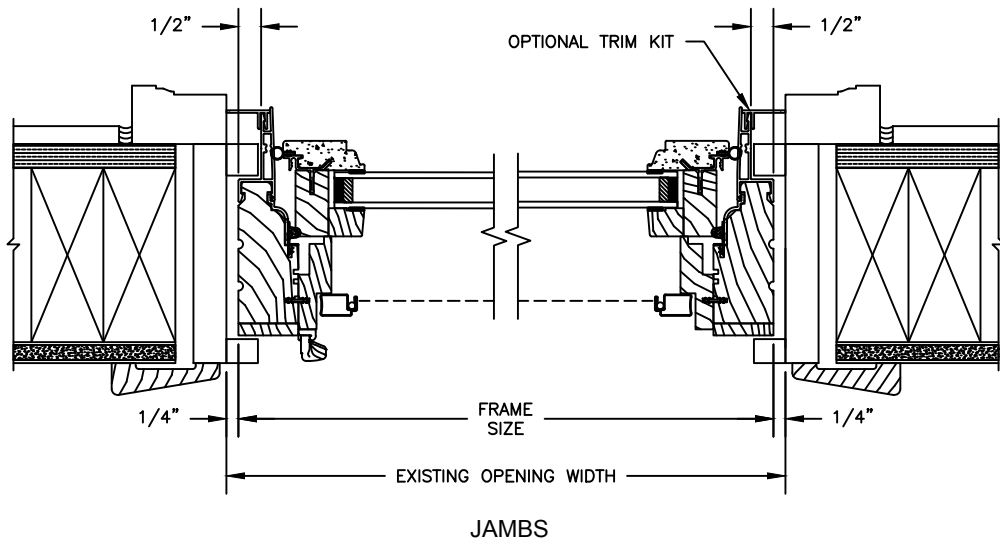

Revive Series HYBRID CASEMENT

SECTION DETAILS : CONSTRUCTION

SCALE: 3" = 1'-0"