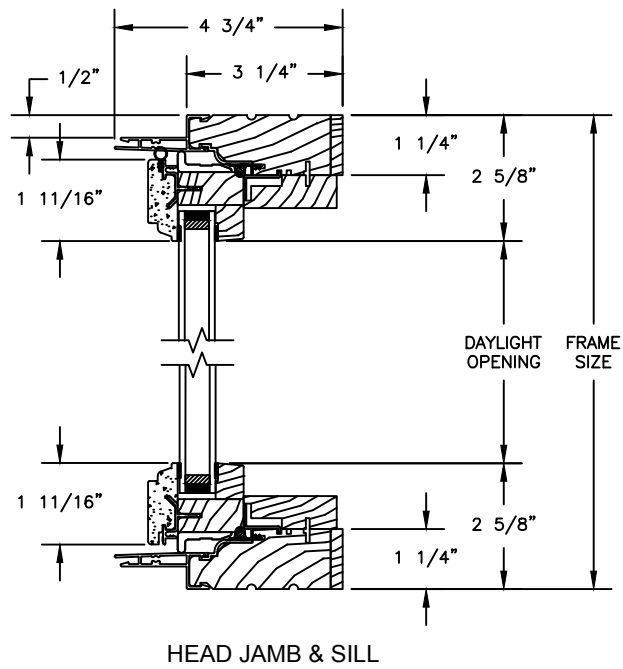

Revive Series

HYBRID CASEMENT

SECTION DETAILS : CLAD FRAME WITH CELLULAR PVC SASH
SCALE: 3" = 1'-0"

OPERATING

Revive Series

HYBRID CASEMENT

SECTION DETAILS :CLAD FRAME WITH CELLULAR PVC SASH
SCALE: 3" = 1'-0"

PICTURE

Revive Series

HYBRID AWNING

SECTION DETAILS : CLAD FRAME WITH CELLULAR PVC SASH

SCALE: 3" = 1'-0"

OPERATING

HEAD JAMB & SILL

JAMBS

Revive Series

HYBRID AWNING

SECTION DETAILS : CLAD FRAME WITH CELLULAR PVC SASH

SCALE: 3" = 1'-0"

PICTURE

HEAD JAMB & SILL

JAMBS

Revive Series

HYBRID CASEMENT

SECTION DETAILS :CELLULAR PVC SASH DIVIDED LITE OPTIONS

SCALE: 3" = 1'-0"

AVAILABLE STYLES

-  - PUTTY
-  - TALL PUTTY
-  - OGEE
-  - CONTEMPORARY

	5/8" WDL WITH INNER BAR	7/8" WDL WITH INNERBAR	1 1/4" WDL WITH INNERBAR	2" WDL WITH INNERBAR
STANDARD INSULATING GLASS				
13/16" INNERGRILLE				
3/4" PROFILED INNERGRILLE				
1" PROFILED INNERGRILLE				
7/8" STICK GRILLE				
1 1/4" STICK GRILLE				
				
				
				