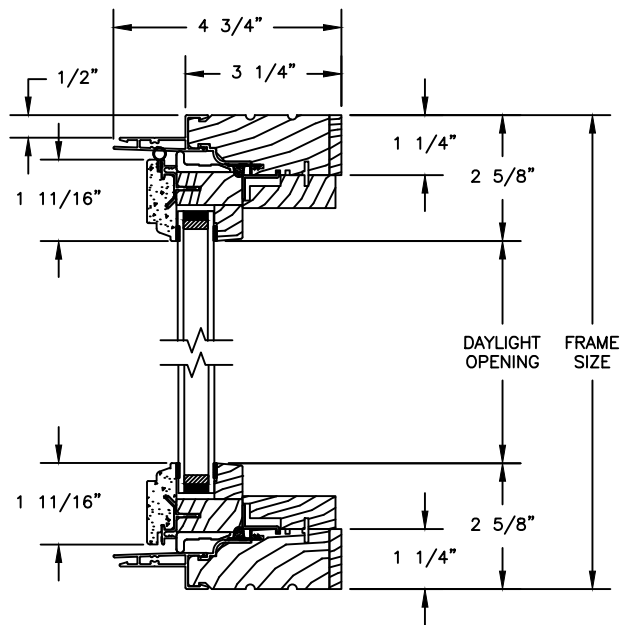

Revive Series

HYBRID CASEMENT

SECTION DETAILS : CLAD FRAME WITH CELLULAR PVC SASH
SCALE: 3" = 1'-0"

OPERATING

Revive Series

HYBRID CASEMENT

SECTION DETAILS :CLAD FRAME WITH CELLULAR PVC SASH
SCALE: 3" = 1'-0"

PICTURE

Revive Series

HYBRID AWNING

SECTION DETAILS : CLAD FRAME WITH CELLULAR PVC SASH

SCALE: 3" = 1'-0"

OPERATING

HEAD JAMB & SILL

JAMBS

Revive Series

HYBRID AWNING

SECTION DETAILS : CLAD FRAME WITH CELLULAR PVC SASH

SCALE: 3" = 1'-0"

PICTURE

HEAD JAMB & SILL

JAMBS

Revive Series

HYBRID CASEMENT

SECTION DETAILS :CELLULAR PVC SASH DIVIDED LITE OPTIONS

SCALE: 3" = 1'-0"

AVAILABLE STYLES

-  - PUTTY
-  - TALL PUTTY
-  - OGEE
-  - CONTEMPORARY

	5/8" WDL WITH INNER BAR	7/8" WDL WITH INNERBAR	1 1/4" WDL WITH INNERBAR	2" WDL WITH INNERBAR
STANDARD INSULATING GLASS				
13/16" INNERGRILLE				
3/4" PROFILED INNERGRILLE				
1" PROFILED INNERGRILLE				
7/8" STICK GRILLE				
1 1/4" STICK GRILLE				
				
				
				