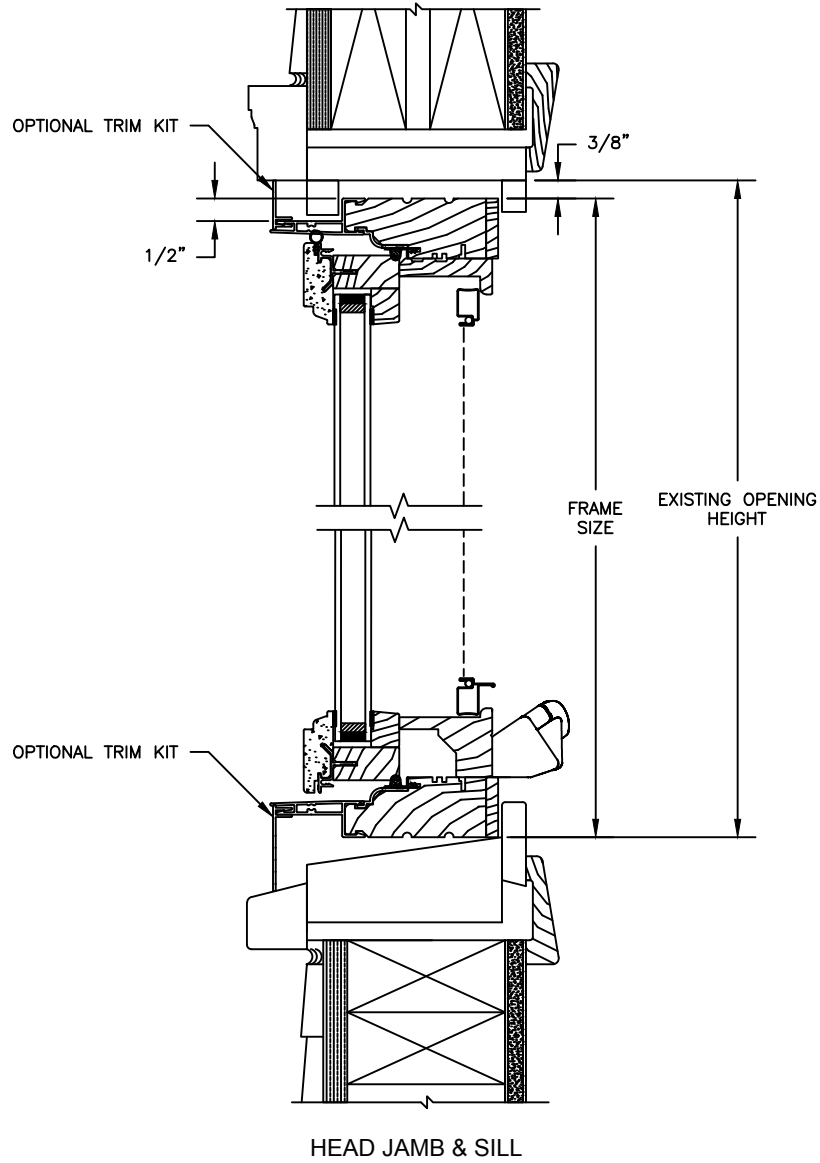

Revive Series HYBRID CASEMENT

SECTION DETAILS : CONSTRUCTION

SCALE: 3" = 1'-0"