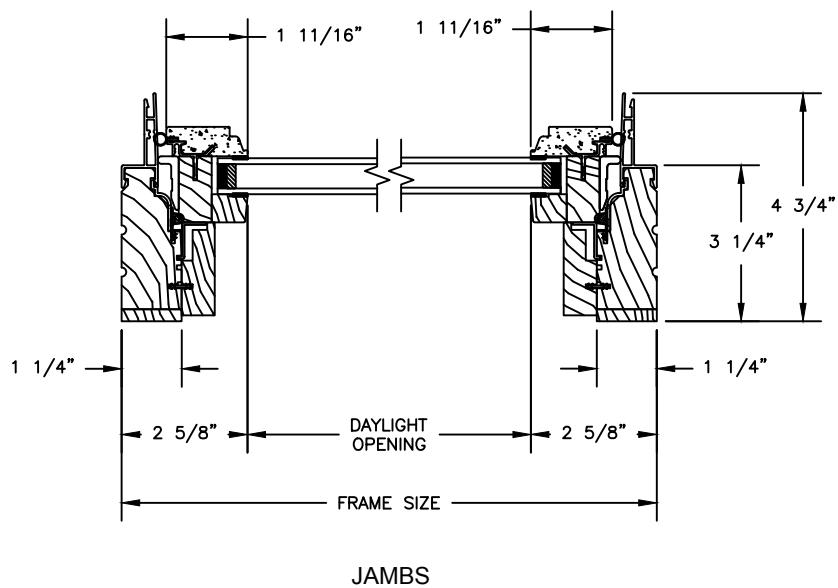

Revive Series

HYBRID CASEMENT

SECTION DETAILS : CLAD FRAME WITH CELLULAR PVC SASH
SCALE: 3" = 1'-0"

OPERATING

Revive Series

HYBRID CASEMENT

SECTION DETAILS :CLAD FRAME WITH CELLULAR PVC SASH
SCALE: 3" = 1'-0"

PICTURE

Revive Series

HYBRID AWNING

SECTION DETAILS : CLAD FRAME WITH CELLULAR PVC SASH

SCALE: 3" = 1'-0"

OPERATING

HEAD JAMB & SILL

JAMBS

Revive Series

HYBRID AWNING

SECTION DETAILS : CLAD FRAME WITH CELLULAR PVC SASH

SCALE: 3" = 1'-0"

PICTURE

HEAD JAMB & SILL

JAMBS

Revive Series

HYBRID CASEMENT

SECTION DETAILS :CELLULAR PVC SASH DIVIDED LITE OPTIONS

SCALE: 3" = 1'-0"

AVAILABLE STYLES

-  - PUTTY
-  - TALL PUTTY
-  - OGEE
-  - CONTEMPORARY

	5/8" WDL WITH INNER BAR	7/8" WDL WITH INNERBAR	1 1/4" WDL WITH INNERBAR	2" WDL WITH INNERBAR
STANDARD INSULATING GLASS				
13/16" INNERGRILLE				
3/4" PROFILED INNERGRILLE				
1" PROFILED INNERGRILLE				
7/8" STICK GRILLE				
1 1/4" STICK GRILLE				
				
				
				