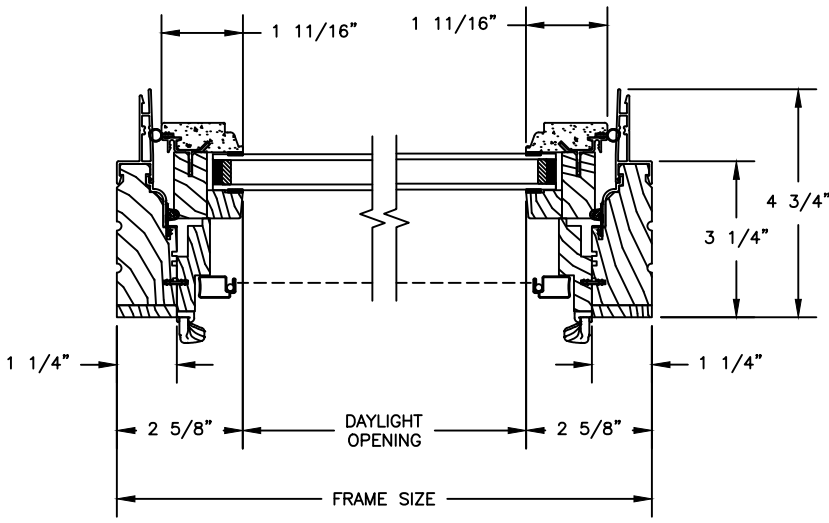

Revive Series

HYBRID CASEMENT

SECTION DETAILS : CLAD FRAME WITH CELLULAR PVC SASH
SCALE: 3" = 1'-0"

OPERATING

Revive Series

HYBRID CASEMENT

SECTION DETAILS :CLAD FRAME WITH CELLULAR PVC SASH
SCALE: 3" = 1'-0"

PICTURE

Revive Series

HYBRID AWNING

SECTION DETAILS : CLAD FRAME WITH CELLULAR PVC SASH

SCALE: 3" = 1'-0"

OPERATING

HEAD JAMB & SILL

JAMBS

Revive Series

HYBRID AWNING

SECTION DETAILS : CLAD FRAME WITH CELLULAR PVC SASH

SCALE: 3" = 1'-0"

PICTURE

HEAD JAMB & SILL

JAMBS

Revive Series

HYBRID CASEMENT

SECTION DETAILS :CELLULAR PVC SASH DIVIDED LITE OPTIONS

SCALE: 3" = 1'-0"

AVAILABLE STYLES

-  - PUTTY
-  - TALL PUTTY
-  - OGEE
-  - CONTEMPORARY

	5/8" WDL WITH INNER BAR	7/8" WDL WITH INNERBAR	1 1/4" WDL WITH INNERBAR	2" WDL WITH INNERBAR
STANDARD INSULATING GLASS				
13/16" INNERGRILLE				
3/4" PROFILED INNERGRILLE				
1" PROFILED INNERGRILLE				
7/8" STICK GRILLE				
1 1/4" STICK GRILLE				
				
				
				