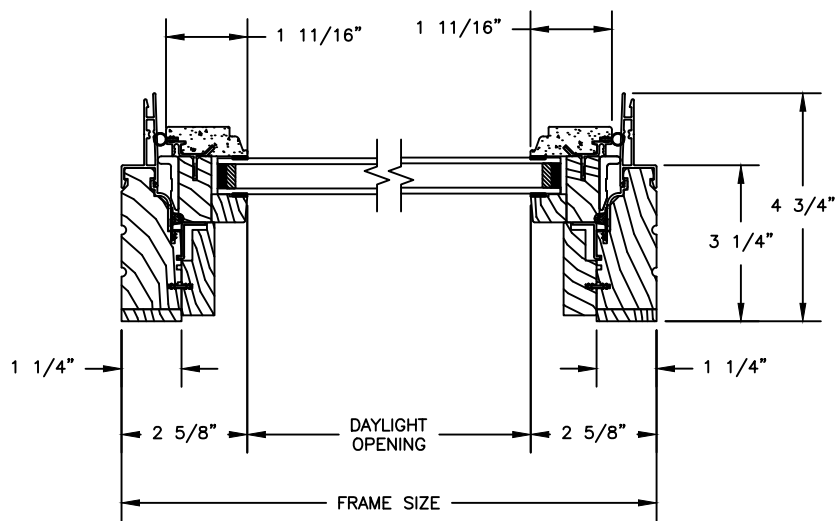

Revive Series

HYBRID CASEMENT

SECTION DETAILS : CLAD FRAME WITH CELLULAR PVC SASH
SCALE: 3" = 1'-0"

OPERATING

Revive Series

HYBRID CASEMENT

SECTION DETAILS :CLAD FRAME WITH CELLULAR PVC SASH
SCALE: 3" = 1'-0"

Revive Series

HYBRID AWNING

SECTION DETAILS : CLAD FRAME WITH CELLULAR PVC SASH

SCALE: 3" = 1'-0"

PICTURE

HEAD JAMB & SILL

JAMBS

Revive Series

HYBRID CASEMENT

SECTION DETAILS :CELLULAR PVC SASH DIVIDED LITE OPTIONS

SCALE: 3" = 1'-0"

AVAILABLE STYLES

-  - PUTTY
-  - TALL PUTTY
-  - OGEE
-  - CONTEMPORARY

	5/8" WDL WITH INNER BAR	7/8" WDL WITH INNERBAR	1 1/4" WDL WITH INNERBAR	2" WDL WITH INNERBAR
STANDARD INSULATING GLASS				
13/16" INNERGRILLE				
3/4" PROFILED INNERGRILLE				
1" PROFILED INNERGRILLE				
7/8" STICK GRILLE				
1 1/4" STICK GRILLE				
				
				
				

NOTE:
* ALL WDL OPTIONS CAN BE ORDERED WITH OR WITHOUT INNER BAR

Revive Series

HYBRID AWNING

SECTION DETAILS :CELLULAR PVC SASH DIVIDED LITE OPTIONS

SCALE: 3" = 1'-0"

AVAILABLE STYLES

-  - PUTTY
-  - TALL PUTTY
-  - OGEE
-  - CONTEMPORARY