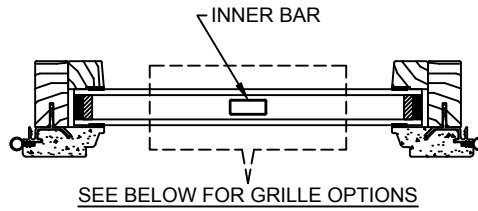

HYBRID CASEMENT

SECTION DETAILS :CELLULAR PVC SASH DIVIDED LITE OPTIONS

SCALE: 3" = 1'-0"

AVAILABLE STYLES

-  - PUTTY
-  - TALL PUTTY
-  - OGEE
-  - CONTEMPORARY

	5/8" WDL WITH INNER BAR	7/8" WDL WITH INNERBAR	1 1/4" WDL WITH INNERBAR	2" WDL WITH INNERBAR
STANDARD INSULATING GLASS				
13/16" INNERGRILLE				
3/4" PROFILED INNERGRILLE				
1" PROFILED INNERGRILLE				
7/8" STICK GRILLE				
1 1/4" STICK GRILLE				
				
				
				

NOTE:
* ALL WDL OPTIONS CAN BE ORDERED WITH OR WITHOUT INNER BAR

Revive Series

HYBRID AWNING

SECTION DETAILS :CELLULAR PVC SASH DIVIDED LITE OPTIONS

SCALE: 3" = 1'-0"

AVAILABLE STYLES

-  - PUTTY
-  - TALL PUTTY
-  - OGEE
-  - CONTEMPORARY