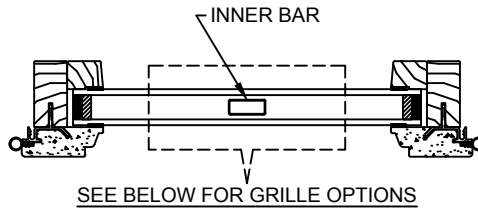

Revive Series

HYBRID AWNING

SECTION DETAILS : CLAD FRAME WITH CELLULAR PVC SASH

SCALE: 3" = 1'-0"

PICTURE

HEAD JAMB & SILL

JAMBS

Revive Series

HYBRID CASEMENT

SECTION DETAILS :CELLULAR PVC SASH DIVIDED LITE OPTIONS

SCALE: 3" = 1'-0"

AVAILABLE STYLES

-  - PUTTY
-  - TALL PUTTY
-  - OGEE
-  - CONTEMPORARY

	5/8" WDL WITH INNER BAR	7/8" WDL WITH INNERBAR	1 1/4" WDL WITH INNERBAR	2" WDL WITH INNERBAR
STANDARD INSULATING GLASS				
13/16" INNERGRILLE				
3/4" PROFILED INNERGRILLE				
1" PROFILED INNERGRILLE				
7/8" STICK GRILLE				
1 1/4" STICK GRILLE				
				
				
				

NOTE:
* ALL WDL OPTIONS CAN BE ORDERED WITH OR WITHOUT INNER BAR

Revive Series

HYBRID AWNING

SECTION DETAILS :CELLULAR PVC SASH DIVIDED LITE OPTIONS

SCALE: 3" = 1'-0"

AVAILABLE STYLES

-  - PUTTY
-  - TALL PUTTY
-  - OGEE
-  - CONTEMPORARY