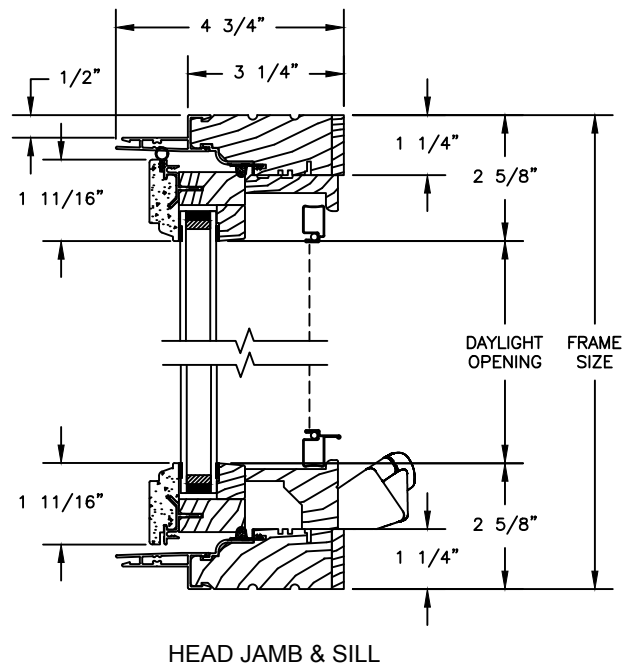

Revive Series

HYBRID CASEMENT

SECTION DETAILS : CLAD FRAME WITH CELLULAR PVC SASH
SCALE: 3" = 1'-0"

OPERATING

Revive Series

HYBRID CASEMENT

SECTION DETAILS :CLAD FRAME WITH CELLULAR PVC SASH
SCALE: 3" = 1'-0"

PICTURE

Revive Series

HYBRID AWNING

SECTION DETAILS : CLAD FRAME WITH CELLULAR PVC SASH

SCALE: 3" = 1'-0"

OPERATING

HEAD JAMB & SILL

JAMBS

Revive Series

HYBRID AWNING

SECTION DETAILS : CLAD FRAME WITH CELLULAR PVC SASH

SCALE: 3" = 1'-0"

PICTURE

HEAD JAMB & SILL

JAMBS

Revive Series

HYBRID CASEMENT

SECTION DETAILS :CELLULAR PVC SASH DIVIDED LITE OPTIONS

SCALE: 3" = 1'-0"

AVAILABLE STYLES

-  - PUTTY
-  - TALL PUTTY
-  - OGEE
-  - CONTEMPORARY

	5/8" WDL WITH INNER BAR	7/8" WDL WITH INNERBAR	1 1/4" WDL WITH INNERBAR	2" WDL WITH INNERBAR
STANDARD INSULATING GLASS				
13/16" INNERGRILLE				
3/4" PROFILED INNERGRILLE				
1" PROFILED INNERGRILLE				
7/8" STICK GRILLE				
1 1/4" STICK GRILLE				
				
				
				