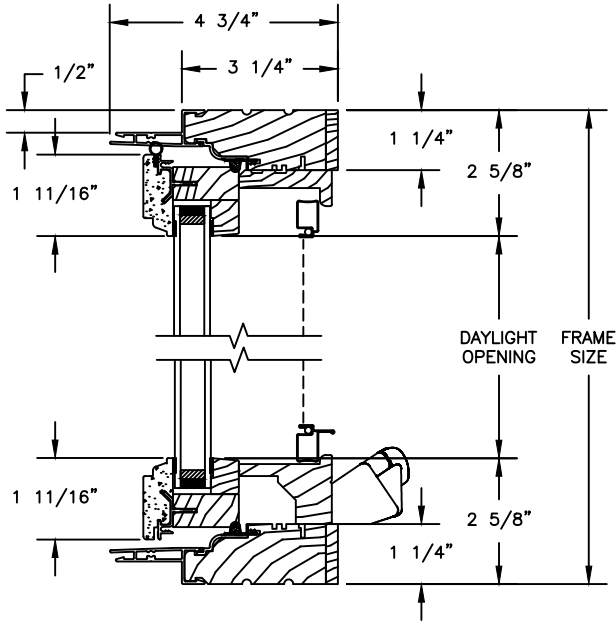

Revive Series

HYBRID CASEMENT

SECTION DETAILS : CLAD FRAME WITH CELLULAR PVC SASH
SCALE: 3" = 1'-0"

OPERATING

Revive Series

HYBRID CASEMENT

SECTION DETAILS :CLAD FRAME WITH CELLULAR PVC SASH
SCALE: 3" = 1'-0"

PICTURE

Revive Series

HYBRID AWNING

SECTION DETAILS : CLAD FRAME WITH CELLULAR PVC SASH

SCALE: 3" = 1'-0"

OPERATING

HEAD JAMB & SILL

JAMBS

Revive Series

HYBRID AWNING

SECTION DETAILS : CLAD FRAME WITH CELLULAR PVC SASH

SCALE: 3" = 1'-0"

PICTURE

HEAD JAMB & SILL

JAMBS

Revive Series

HYBRID CASEMENT

SECTION DETAILS :CELLULAR PVC SASH DIVIDED LITE OPTIONS

SCALE: 3" = 1'-0"

AVAILABLE STYLES

-  - PUTTY
-  - TALL PUTTY
-  - OGEE
-  - CONTEMPORARY

	5/8" WDL WITH INNER BAR	7/8" WDL WITH INNERBAR	1 1/4" WDL WITH INNERBAR	2" WDL WITH INNERBAR
STANDARD INSULATING GLASS				
13/16" INNERGRILLE				
3/4" PROFILED INNERGRILLE				
1" PROFILED INNERGRILLE				
7/8" STICK GRILLE				
1 1/4" STICK GRILLE				
				
				
				