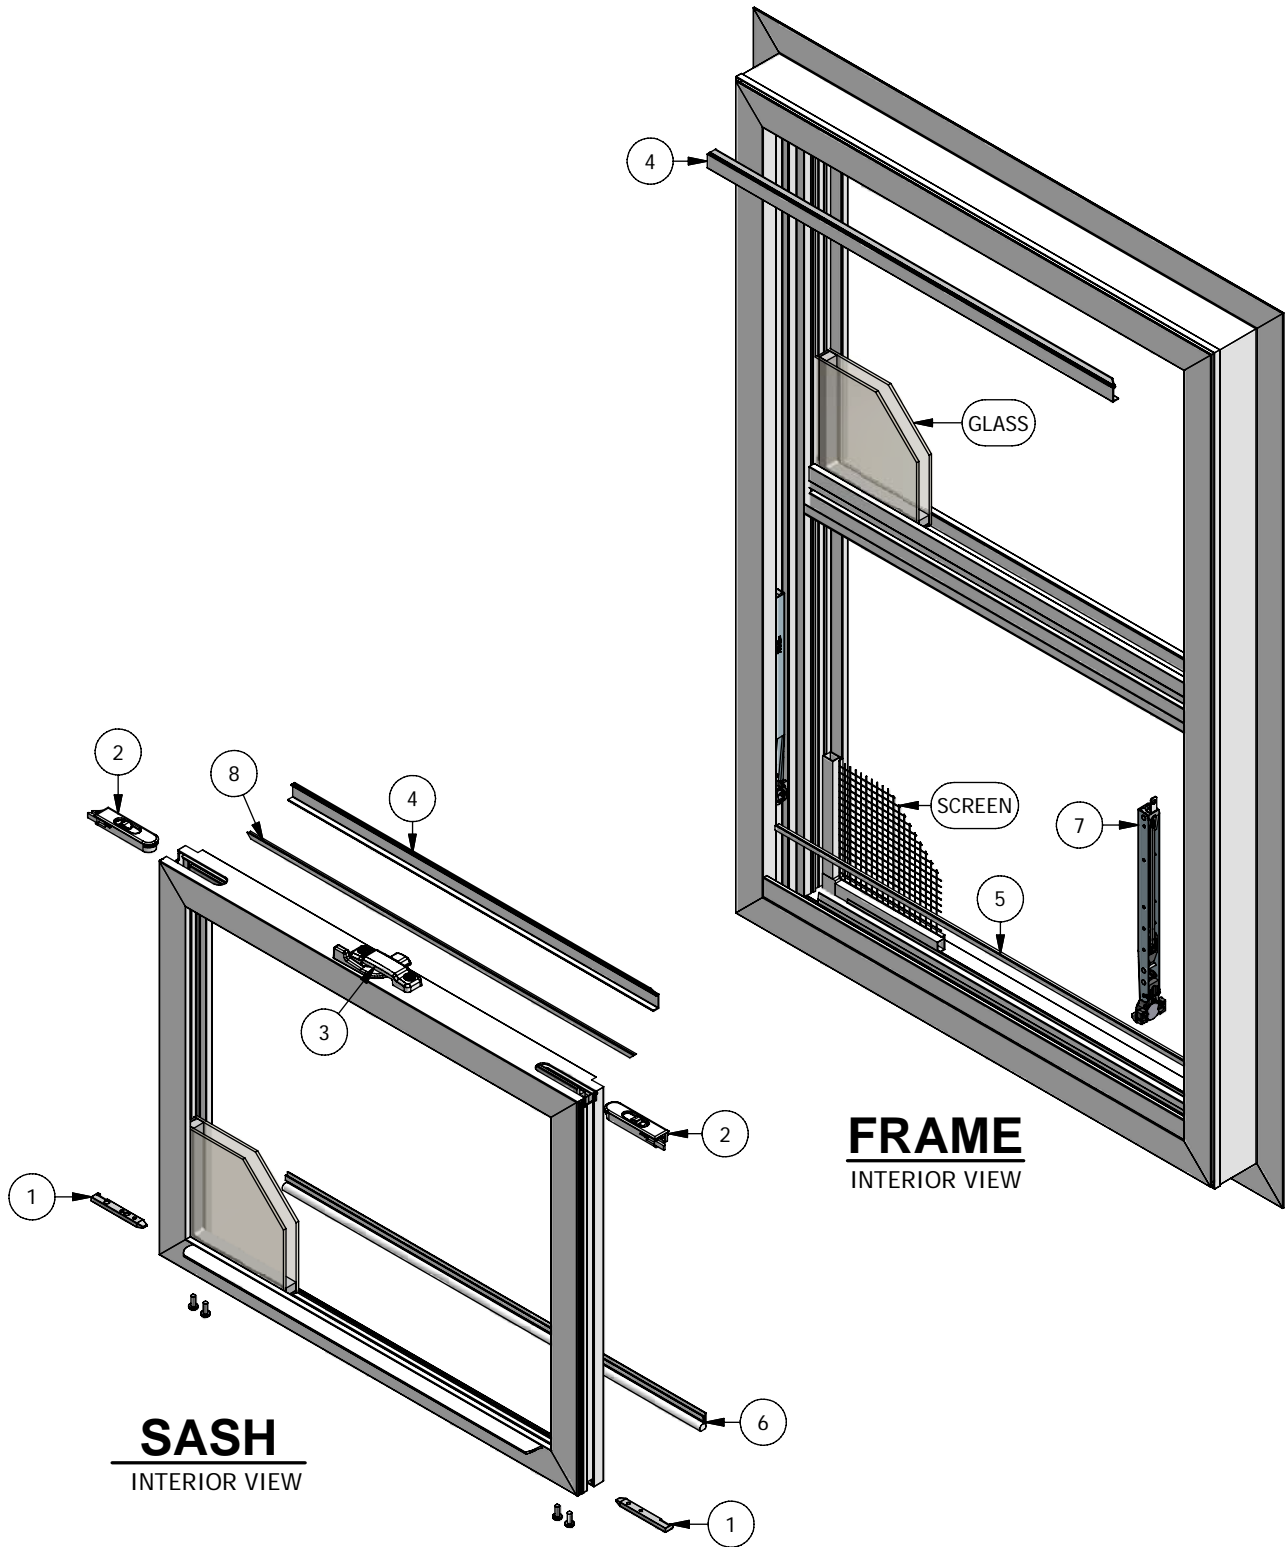

Next Dimension Classic Series

Single Hung (Operating)

Parts Identification

WINDSOR
WINDOWS & DOORS
A Woodgrain Millwork Company

Next Dimension Classic Series

Single Hung (Operating)

Parts Identification

Image	Item #	Description	Color / Finish	Spec	Part #
	1	Tilt Pin	Grey		931058
		Tilt Pin Screws #6 x 1/2" Screw (Qty.1)	White Clay		971001 971010
	2	Tilt Latch (LH Shown)	White	LH	941004
			White	RH	941003
			Clay	LH	941006
			Clay	RH	941005
	3	Lock	White		941001
			Clay Black		941002 941000
	3	Lock Screws #6 x 5/8" Screw (Qty.2)	White		508085
			Clay Black		538080 508039
	4	Glazing Bead	White		920009
			Clay		920044
			Bronze		920009-BZ
			Black		920009-BK
			Tan	16'	920009-T
			Ivory		920009-I
			Cinnamon		920009-C
			Green		920009-G
White		920009-W			
	5	Frame Weatherstrip	White	FT	951001
			Clay	FT	951002
			Black	FT	951000
	6	Bottom Rail Weatherstrip	White	FT	951003
			Clay	FT	951004
			Black	FT	951005

WINDSOR
WINDOWS & DOORS
A Woodgrain Millwork Company

Next Dimension Classic Series

Single Hung (Operating)

Parts Identification

Image	Item #	Description	Color / Finish	Spec	Part #
	7	Inverted Block and Tackle Balance	*See Inside Sales for sizes not listed	08A	929000
				08B	929001
				10A	929005
				10B	929006
				10C	929007
				12A	929014
				12B	929015
				12C	929016
				12D	929017
				14A	929023
				14B	929024
				14C	929025
				14D	929026
				15D	929033
				16A	929036
				16B	929037
				16C	929038
				16D	929039
				16E	929040
				18A	929076
				18B	929077
				18C	929078
				18D	929079
				18E	929080
				20A	929117
				20B	929118
				20C	929119
				20D	929120
				20E	929122
				22A	929160
22B	929161				
22C	929162				
22D	929163				
22E	929165				
22F	929166				
23B	929182				
23C	929183				
23D	929184				
23E	929185				
24A	929202				
24B	929203				
24C	929204				
24D	929205				
24E	929207				
24F	929208				
26A	929246				
26B	929247				
26C	929248				