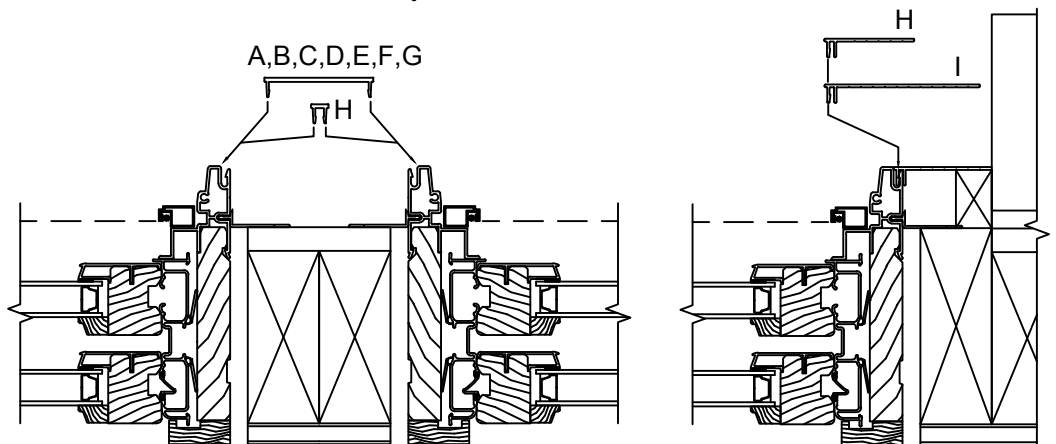

Pinnacle Series

ACCESSORIES

ALUMINUM EXPANDERS AND MULLIONS

THESE ALUMINUM ACCESSORIES CAN BE APPLIED TO WINDSOR CLAD CASEMENT, AWNING, DOUBLE HUNG, GLIDE-BY, SLIDING PATIO DOOR AND DIRECT SET WINDOWS.