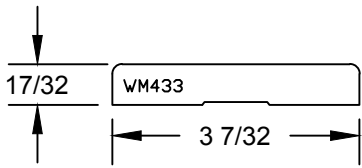

30° OUTSIDE MULL
P.N.: 480021
LINEAL LENGTHS: 14'

NAIL FIN (HINGED)
P.N.: 460015 LINEAL
LENGTH: 14'

Pinnacle Series

ACCESSORIES

INTERIOR TRIM PARTS

PINE P.N.: 292327
WHITE PRIMER P.N.: 292327-P
PURE WHITE P.N.: 292327-W
BLACK P.N.: 292327-B
BLACK PRIMER P.N.: 292327-BP
GRAY P.N.: 292327-G
LINEAL LENGTHS: 12'