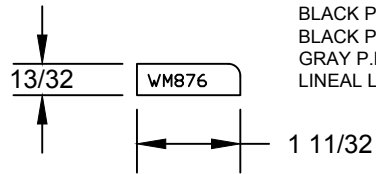

RIGID DRIP CAP
P.N.: 483046
LENGTH: 16'

PINE P.N.: 292330
WHITE PRIMER P.N.: 292330-P
PURE WHITE P.N.: 292330-W
BLACK P.N.: 292330-B
BLACK PRIMER P.N.: 292330-BP
GRAY P.N.: 292330-G
LINEAL LENGTHS: 12'