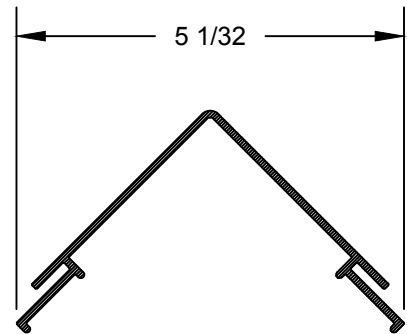

### LINEAL METAL & VINYL PARTS

CLAD 12° OUTSIDE MULL  
P.N.: 481001  
LINEAL LENGTHS: 14'

CLAD BRICKMOULD FILLER STRIP  
P.N.: 538031  
LINEAL LENGTH: 12'

30° OUTSIDE MULL  
P.N.: 480021  
LINEAL LENGTHS: 14'

45° OUTSIDE MULL  
P.N.: 481018  
LINEAL LENGTHS: 14'

90° OUTSIDE MULL  
P.N.: 584023  
LINEAL LENGTHS: 14'

NAIL FIN (HINGED)  
P.N.: 460015 LINEAL  
LENGTH: 14'

NAIL FIN (NON HINGED)  
P.N.: 478002 LINEAL  
LENGTH: 14'