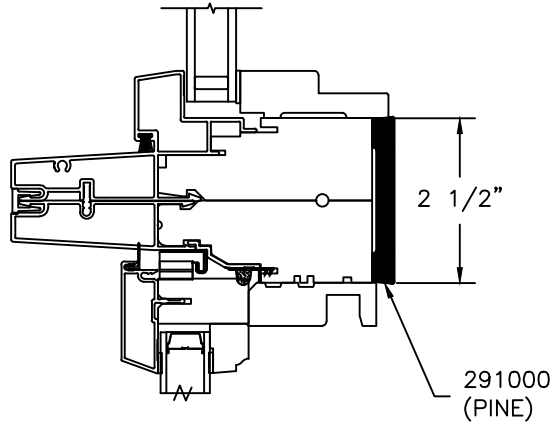

Mull Cover Reference Sheet

Horizontal		Mull Cover Size	Part Number:			Drawing Reference Number
			Pine	Alder	Fir	
<i>Top</i>	<i>Bottom</i>					
Low Profile Direct Set (Radius)	Casement	1 1/2	292130	292130-A	292130-F	DETAIL "A"
Direct Set	Casement	2 1/2	291000	291000-A	291000-F	DETAIL "B"
Low Profile Direct Set (Radius)	Direct Set	1 1/2	292130	292130-A	292130-F	DETAIL "C"
Low Profile Direct Set (Radius)	Double Hung	1 1/2	292130	292130-A	292130-F	DETAIL "D"
Double Hung Transom	Double Hung	1 1/2	292130	292130-A	292130-F	DETAIL "E"
Low Profile Direct Set (Radius)	In-Swing Door	1 1/2	292130	292130-A	292130-F	DETAIL "F"
Low Profile Direct Set (Radius)	Out-swing Door	1 1/2	292130	292130-A	292130-F	DETAIL "G"
Low Profile Direct Set (Radius)	Sliding Patio Door	1 1/2	292130	292130-A	292130-F	DETAIL "H"
Direct Set	In-Swing Door	1 1/2	292130	292130-A	292130-F	DETAIL "I"
Direct Set	Out-Swing Door	1 1/2	292130	292130-A	292130-F	DETAIL "J"
Direct Set	Sliding Patio Door	1 1/2	292130	292130-A	292130-F	DETAIL "K"

Vertical		Mull Cover Size	Part Number:			Drawing Reference Number
			Pine	Alder	Fir	
<i>Left</i>	<i>Right</i>					
Casement	Casement Picture	2 1/2	291000	291000-A	291000-F	DETAIL "L"
Double Hung	Double Hung Picture	1 1/2	292130	292130-A	292130-F	DETAIL "M"
Low Profile Direct Set (Radius)	Low Profile Direct Set (Radius)	1 1/2	292130	292130-A	292130-F	DETAIL "N"
In-Swing Door	In-Swing Door	1 1/2	292130	292130-A	292130-F	DETAIL "O"
Out-Swing Door	Out-Swing Door	1 1/2	292130	292130-A	292130-F	DETAIL "P"
Sliding Patio Door	Sliding Patio Door	1 1/2	292130	292130-A	292130-F	DETAIL "Q"

LOW PROFILE DIRECT SET (RADIUS)
CASEMENT

DETAIL "A"

DIRECT SET
CASEMENT

DETAIL "B"

LOW PROFILE DIRECT SET (RADIUS)
DIRECT SET

DETAIL "C"

LOW PROFILE DIRECT SET (RADIUS)
DOUBLE HUNG

DETAIL "D"