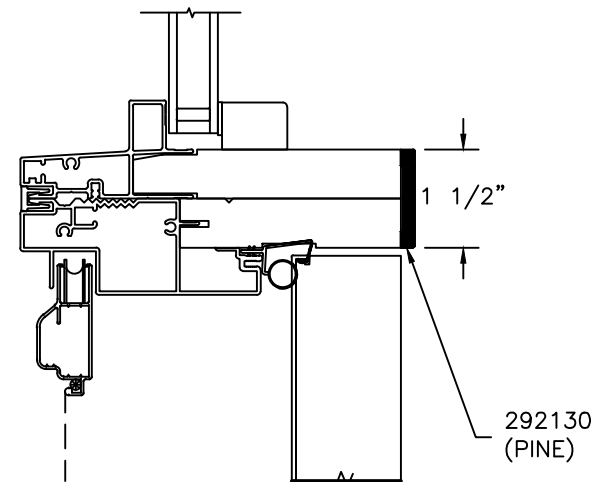

LOW PROFILE DIRECT SET (RADIUS)
INSWING DOOR

DETAIL "F"