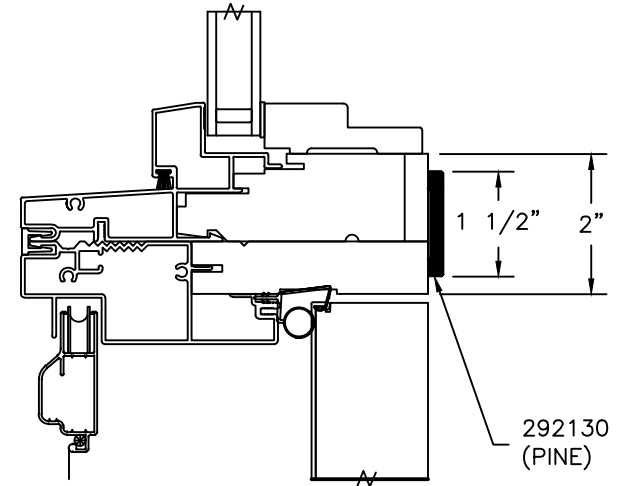

DIRECT SET
INSWING DOOR

DETAIL "I"