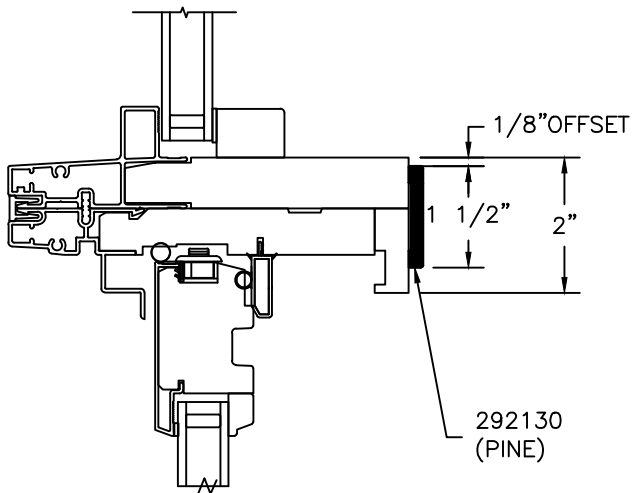

Mull Cover Reference Sheet

Horizontal		Mull Cover Size	Part Number:			Drawing Reference Number
			Pine	Alder	Fir	
<i>Top</i>	<i>Bottom</i>					
Low Profile Direct Set (Radius)	Casement	1 1/2	292130	292130-A	292130-F	DETAIL "A"
Direct Set	Casement	2 1/2	291000	291000-A	291000-F	DETAIL "B"
Low Profile Direct Set (Radius)	Direct Set	1 1/2	292130	292130-A	292130-F	DETAIL "C"
Low Profile Direct Set (Radius)	Double Hung	1 1/2	292130	292130-A	292130-F	DETAIL "D"
Double Hung Transom	Double Hung	1 1/2	292130	292130-A	292130-F	DETAIL "E"
Low Profile Direct Set (Radius)	In-Swing Door	1 1/2	292130	292130-A	292130-F	DETAIL "F"
Low Profile Direct Set (Radius)	Out-swing Door	1 1/2	292130	292130-A	292130-F	DETAIL "G"
Low Profile Direct Set (Radius)	Sliding Patio Door	1 1/2	292130	292130-A	292130-F	DETAIL "H"
Direct Set	In-Swing Door	1 1/2	292130	292130-A	292130-F	DETAIL "I"
Direct Set	Out-Swing Door	1 1/2	292130	292130-A	292130-F	DETAIL "J"
Direct Set	Sliding Patio Door	1 1/2	292130	292130-A	292130-F	DETAIL "K"

Vertical		Mull Cover Size	Part Number:			Drawing Reference Number
			Pine	Alder	Fir	
<i>Left</i>	<i>Right</i>					
Casement	Casement Picture	2 1/2	291000	291000-A	291000-F	DETAIL "L"
Double Hung	Double Hung Picture	1 1/2	292130	292130-A	292130-F	DETAIL "M"
Low Profile Direct Set (Radius)	Low Profile Direct Set (Radius)	1 1/2	292130	292130-A	292130-F	DETAIL "N"
In-Swing Door	In-Swing Door	1 1/2	292130	292130-A	292130-F	DETAIL "O"
Out-Swing Door	Out-Swing Door	1 1/2	292130	292130-A	292130-F	DETAIL "P"
Sliding Patio Door	Sliding Patio Door	1 1/2	292130	292130-A	292130-F	DETAIL "Q"

LOW PROFILE DIRECT SET (RADIUS)
CASEMENT

DETAIL "A"

DIRECT SET
CASEMENT

DETAIL "B"

LOW PROFILE DIRECT SET (RADIUS)
DIRECT SET

DETAIL "C"

LOW PROFILE DIRECT SET (RADIUS)
DOUBLE HUNG

DETAIL "D"