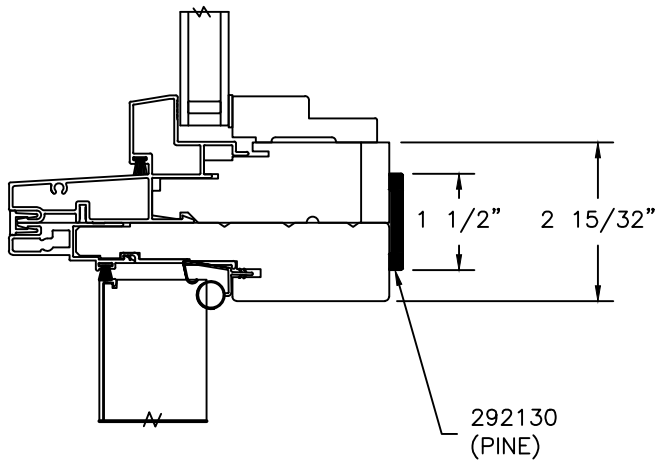

DIRECT SET
OUTSWING DOOR

DETAIL "J"