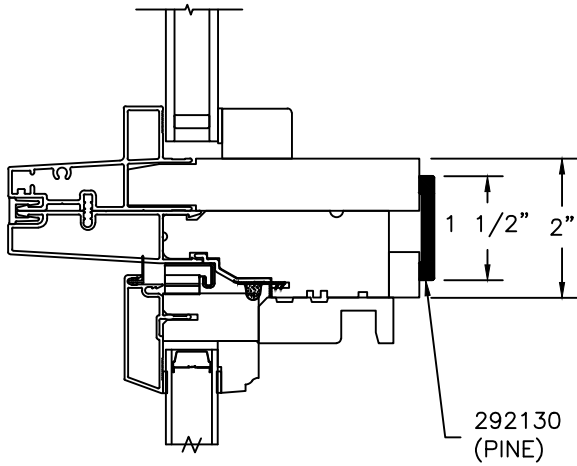

Mull Cover Reference Sheet

Horizontal		Mull Cover Size	Part Number:			Drawing Reference Number
			Pine	Alder	Fir	
<i>Top</i>	<i>Bottom</i>					
Low Profile Direct Set (Radius)	Casement	1 1/2	292130	292130-A	292130-F	DETAIL "A"
Direct Set	Casement	2 1/2	291000	291000-A	291000-F	DETAIL "B"
Low Profile Direct Set (Radius)	Direct Set	1 1/2	292130	292130-A	292130-F	DETAIL "C"
Low Profile Direct Set (Radius)	Double Hung	1 1/2	292130	292130-A	292130-F	DETAIL "D"
Double Hung Transom	Double Hung	1 1/2	292130	292130-A	292130-F	DETAIL "E"
Low Profile Direct Set (Radius)	In-Swing Door	1 1/2	292130	292130-A	292130-F	DETAIL "F"
Low Profile Direct Set (Radius)	Out-swing Door	1 1/2	292130	292130-A	292130-F	DETAIL "G"
Low Profile Direct Set (Radius)	Sliding Patio Door	1 1/2	292130	292130-A	292130-F	DETAIL "H"
Direct Set	In-Swing Door	1 1/2	292130	292130-A	292130-F	DETAIL "I"
Direct Set	Out-Swing Door	1 1/2	292130	292130-A	292130-F	DETAIL "J"
Direct Set	Sliding Patio Door	1 1/2	292130	292130-A	292130-F	DETAIL "K"

Vertical		Mull Cover Size	Part Number:			Drawing Reference Number
			Pine	Alder	Fir	
<i>Left</i>	<i>Right</i>					
Casement	Casement Picture	2 1/2	291000	291000-A	291000-F	DETAIL "L"
Double Hung	Double Hung Picture	1 1/2	292130	292130-A	292130-F	DETAIL "M"
Low Profile Direct Set (Radius)	Low Profile Direct Set (Radius)	1 1/2	292130	292130-A	292130-F	DETAIL "N"
In-Swing Door	In-Swing Door	1 1/2	292130	292130-A	292130-F	DETAIL "O"
Out-Swing Door	Out-Swing Door	1 1/2	292130	292130-A	292130-F	DETAIL "P"
Sliding Patio Door	Sliding Patio Door	1 1/2	292130	292130-A	292130-F	DETAIL "Q"

LOW PROFILE DIRECT SET (RADIUS)
CASEMENT

DETAIL "A"

DIRECT SET
CASEMENT

DETAIL "B"

LOW PROFILE DIRECT SET (RADIUS)
DIRECT SET

DETAIL "C"

LOW PROFILE DIRECT SET (RADIUS)
DOUBLE HUNG

DETAIL "D"