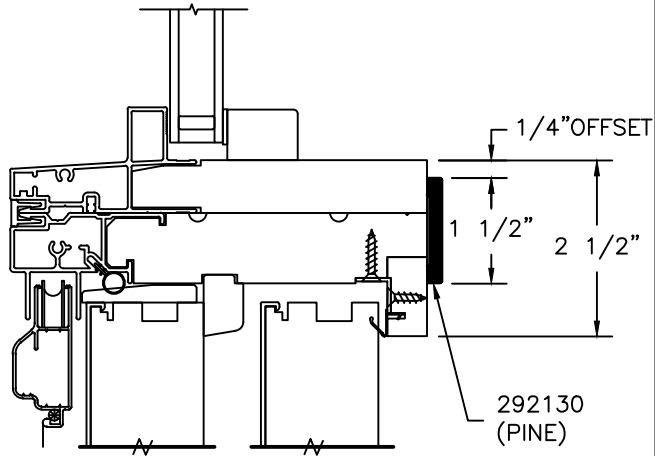

Vertical		Mull Cover Size	Part Number:			Drawing Reference Number
			Pine	Alder	Fir	
<i>Left</i>	<i>Right</i>					
Casement	Casement Picture	2 1/2	291000	291000-A	291000-F	DETAIL "L"
Double Hung	Double Hung Picture	1 1/2	292130	292130-A	292130-F	DETAIL "M"
Low Profile Direct Set (Radius)	Low Profile Direct Set (Radius)	1 1/2	292130	292130-A	292130-F	DETAIL "N"
In-Swing Door	In-Swing Door	1 1/2	292130	292130-A	292130-F	DETAIL "O"
Out-Swing Door	Out-Swing Door	1 1/2	292130	292130-A	292130-F	DETAIL "P"
Sliding Patio Door	Sliding Patio Door	1 1/2	292130	292130-A	292130-F	DETAIL "Q"

LOW PROFILE DIRECT SET (RADIUS)
CASEMENT

DETAIL "A"

DIRECT SET
CASEMENT

DETAIL "B"

LOW PROFILE DIRECT SET (RADIUS)
DIRECT SET

DETAIL "C"

LOW PROFILE DIRECT SET (RADIUS)
DOUBLE HUNG

DETAIL "D"

DOUBLE HUNG TRANSOM
DOUBLE HUNG

DETAIL "E"

LOW PROFILE DIRECT SET (RADIUS)
INSWING DOOR

DETAIL "F"

LOW PROFILE DIRECT SET (RADIUS)
OUTSWING DOOR

DETAIL "G"

LOW PROFILE DIRECT SET (RADIUS)
SLIDING DOOR

DETAIL "H"

DOUBLE HUNG - DOUBLE HUNG PIC.

DETAIL "M"

LOW PROFILE DIRECT SET - LOW PROFILE DIRECT SET (RADIUS)

DETAIL "N"

IN-SWING PATIO DOOR - IN-SWING PATIO DOOR

DETAIL "O"

OUT-SWING PATIO DOOR - OUT-SWING PATIO DOOR