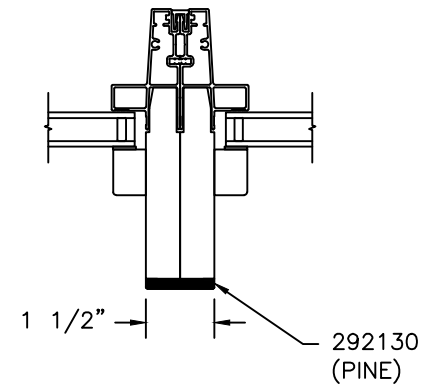

Mull Cover Reference Sheet

Horizontal		Mull Cover Size	Part Number:			Drawing Reference Number
			Pine	Alder	Fir	
<i>Top</i>	<i>Bottom</i>					
Low Profile Direct Set (Radius)	Casement	1 1/2	292130	292130-A	292130-F	DETAIL "A"
Direct Set	Casement	2 1/2	291000	291000-A	291000-F	DETAIL "B"
Low Profile Direct Set (Radius)	Direct Set	1 1/2	292130	292130-A	292130-F	DETAIL "C"
Low Profile Direct Set (Radius)	Double Hung	1 1/2	292130	292130-A	292130-F	DETAIL "D"
Double Hung Transom	Double Hung	1 1/2	292130	292130-A	292130-F	DETAIL "E"
Low Profile Direct Set (Radius)	In-Swing Door	1 1/2	292130	292130-A	292130-F	DETAIL "F"
Low Profile Direct Set (Radius)	Out-swing Door	1 1/2	292130	292130-A	292130-F	DETAIL "G"
Low Profile Direct Set (Radius)	Sliding Patio Door	1 1/2	292130	292130-A	292130-F	DETAIL "H"
Direct Set	In-Swing Door	1 1/2	292130	292130-A	292130-F	DETAIL "I"
Direct Set	Out-Swing Door	1 1/2	292130	292130-A	292130-F	DETAIL "J"
Direct Set	Sliding Patio Door	1 1/2	292130	292130-A	292130-F	DETAIL "K"

Vertical		Mull Cover Size	Part Number:			Drawing Reference Number
			Pine	Alder	Fir	
<i>Left</i>	<i>Right</i>					
Casement	Casement Picture	2 1/2	291000	291000-A	291000-F	DETAIL "L"
Double Hung	Double Hung Picture	1 1/2	292130	292130-A	292130-F	DETAIL "M"
Low Profile Direct Set (Radius)	Low Profile Direct Set (Radius)	1 1/2	292130	292130-A	292130-F	DETAIL "N"
In-Swing Door	In-Swing Door	1 1/2	292130	292130-A	292130-F	DETAIL "O"
Out-Swing Door	Out-Swing Door	1 1/2	292130	292130-A	292130-F	DETAIL "P"
Sliding Patio Door	Sliding Patio Door	1 1/2	292130	292130-A	292130-F	DETAIL "Q"

DIRECT SET
INSWING DOOR

DETAIL "I"

DIRECT SET
OUTSWING DOOR

DETAIL "J"

DIRECT SET
SLIDING DOOR

DETAIL "K"

CASEMENT - CASEMENT PIC.

DETAIL "L"

DOUBLE HUNG - DOUBLE HUNG PIC.

DETAIL "M"

LOW PROFILE DIRECT SET - LOW PROFILE DIRECT SET (RADIUS)

DETAIL "N"

IN-SWING PATIO DOOR - IN-SWING PATIO DOOR

DETAIL "O"

OUT-SWING PATIO DOOR - OUT-SWING PATIO DOOR