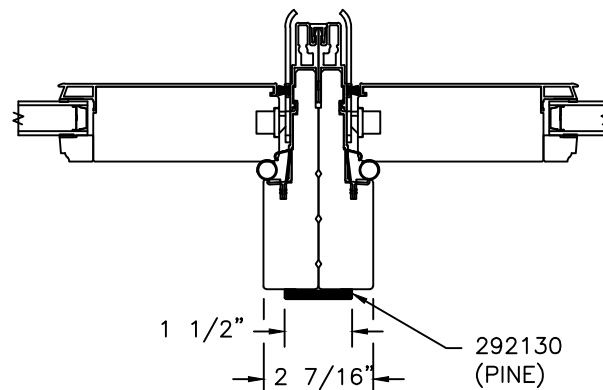

Mull Cover Reference Sheet

Horizontal		Mull Cover Size	Part Number:			Drawing Reference Number
			Pine	Alder	Fir	
<i>Top</i>	<i>Bottom</i>					
Low Profile Direct Set (Radius)	Casement	1 1/2	292130	292130-A	292130-F	DETAIL "A"
Direct Set	Casement	2 1/2	291000	291000-A	291000-F	DETAIL "B"
Low Profile Direct Set (Radius)	Direct Set	1 1/2	292130	292130-A	292130-F	DETAIL "C"
Low Profile Direct Set (Radius)	Double Hung	1 1/2	292130	292130-A	292130-F	DETAIL "D"
Double Hung Transom	Double Hung	1 1/2	292130	292130-A	292130-F	DETAIL "E"
Low Profile Direct Set (Radius)	In-Swing Door	1 1/2	292130	292130-A	292130-F	DETAIL "F"
Low Profile Direct Set (Radius)	Out-swing Door	1 1/2	292130	292130-A	292130-F	DETAIL "G"
Low Profile Direct Set (Radius)	Sliding Patio Door	1 1/2	292130	292130-A	292130-F	DETAIL "H"
Direct Set	In-Swing Door	1 1/2	292130	292130-A	292130-F	DETAIL "I"
Direct Set	Out-Swing Door	1 1/2	292130	292130-A	292130-F	DETAIL "J"
Direct Set	Sliding Patio Door	1 1/2	292130	292130-A	292130-F	DETAIL "K"

Vertical		Mull Cover Size	Part Number:			Drawing Reference Number
			Pine	Alder	Fir	
<i>Left</i>	<i>Right</i>					
Casement	Casement Picture	2 1/2	291000	291000-A	291000-F	DETAIL "L"
Double Hung	Double Hung Picture	1 1/2	292130	292130-A	292130-F	DETAIL "M"
Low Profile Direct Set (Radius)	Low Profile Direct Set (Radius)	1 1/2	292130	292130-A	292130-F	DETAIL "N"
In-Swing Door	In-Swing Door	1 1/2	292130	292130-A	292130-F	DETAIL "O"
Out-Swing Door	Out-Swing Door	1 1/2	292130	292130-A	292130-F	DETAIL "P"
Sliding Patio Door	Sliding Patio Door	1 1/2	292130	292130-A	292130-F	DETAIL "Q"

DOUBLE HUNG - DOUBLE HUNG PIC.

DETAIL "M"

LOW PROFILE DIRECT SET - LOW PROFILE DIRECT SET (RADIUS)

DETAIL "N"

IN-SWING PATIO DOOR - IN-SWING PATIO DOOR

DETAIL "O"

OUT-SWING PATIO DOOR - OUT-SWING PATIO DOOR