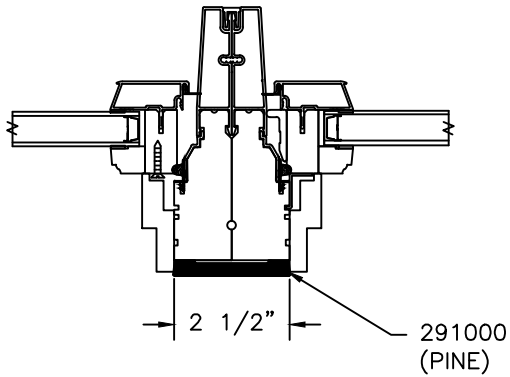

Mull Cover Reference Sheet

Horizontal		Mull Cover Size	Part Number:			Drawing Reference Number
			Pine	Alder	Fir	
<i>Top</i>	<i>Bottom</i>					
Low Profile Direct Set (Radius)	Casement	1 1/2	292130	292130-A	292130-F	DETAIL "A"
Direct Set	Casement	2 1/2	291000	291000-A	291000-F	DETAIL "B"
Low Profile Direct Set (Radius)	Direct Set	1 1/2	292130	292130-A	292130-F	DETAIL "C"
Low Profile Direct Set (Radius)	Double Hung	1 1/2	292130	292130-A	292130-F	DETAIL "D"
Double Hung Transom	Double Hung	1 1/2	292130	292130-A	292130-F	DETAIL "E"
Low Profile Direct Set (Radius)	In-Swing Door	1 1/2	292130	292130-A	292130-F	DETAIL "F"
Low Profile Direct Set (Radius)	Out-swing Door	1 1/2	292130	292130-A	292130-F	DETAIL "G"
Low Profile Direct Set (Radius)	Sliding Patio Door	1 1/2	292130	292130-A	292130-F	DETAIL "H"
Direct Set	In-Swing Door	1 1/2	292130	292130-A	292130-F	DETAIL "I"
Direct Set	Out-Swing Door	1 1/2	292130	292130-A	292130-F	DETAIL "J"
Direct Set	Sliding Patio Door	1 1/2	292130	292130-A	292130-F	DETAIL "K"

Vertical		Mull Cover Size	Part Number:			Drawing Reference Number
			Pine	Alder	Fir	
<i>Left</i>	<i>Right</i>					
Casement	Casement Picture	2 1/2	291000	291000-A	291000-F	DETAIL "L"
Double Hung	Double Hung Picture	1 1/2	292130	292130-A	292130-F	DETAIL "M"
Low Profile Direct Set (Radius)	Low Profile Direct Set (Radius)	1 1/2	292130	292130-A	292130-F	DETAIL "N"
In-Swing Door	In-Swing Door	1 1/2	292130	292130-A	292130-F	DETAIL "O"
Out-Swing Door	Out-Swing Door	1 1/2	292130	292130-A	292130-F	DETAIL "P"
Sliding Patio Door	Sliding Patio Door	1 1/2	292130	292130-A	292130-F	DETAIL "Q"

DIRECT SET
INSWING DOOR

DETAIL "I"

DIRECT SET
OUTSWING DOOR

DETAIL "J"

DIRECT SET
SLIDING DOOR

DETAIL "K"

CASEMENT - CASEMENT PIC.

DETAIL "L"

DOUBLE HUNG - DOUBLE HUNG PIC.

DETAIL "M"

LOW PROFILE DIRECT SET - LOW PROFILE DIRECT SET (RADIUS)

DETAIL "N"

IN-SWING PATIO DOOR - IN-SWING PATIO DOOR

DETAIL "O"

OUT-SWING PATIO DOOR - OUT-SWING PATIO DOOR