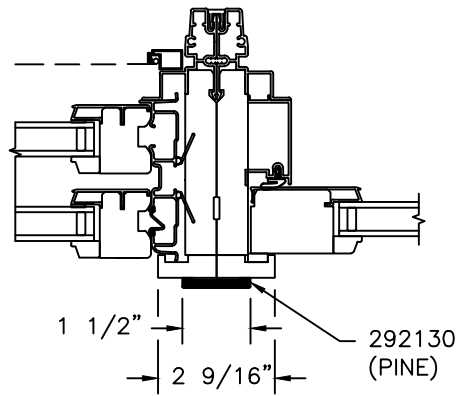

Mull Cover Reference Sheet

Horizontal		Mull Cover Size	Part Number:			Drawing Reference Number
			Pine	Alder	Fir	
<i>Top</i>	<i>Bottom</i>					
Low Profile Direct Set (Radius)	Casement	1 1/2	292130	292130-A	292130-F	DETAIL "A"
Direct Set	Casement	2 1/2	291000	291000-A	291000-F	DETAIL "B"
Low Profile Direct Set (Radius)	Direct Set	1 1/2	292130	292130-A	292130-F	DETAIL "C"
Low Profile Direct Set (Radius)	Double Hung	1 1/2	292130	292130-A	292130-F	DETAIL "D"
Double Hung Transom	Double Hung	1 1/2	292130	292130-A	292130-F	DETAIL "E"
Low Profile Direct Set (Radius)	In-Swing Door	1 1/2	292130	292130-A	292130-F	DETAIL "F"
Low Profile Direct Set (Radius)	Out-swing Door	1 1/2	292130	292130-A	292130-F	DETAIL "G"
Low Profile Direct Set (Radius)	Sliding Patio Door	1 1/2	292130	292130-A	292130-F	DETAIL "H"
Direct Set	In-Swing Door	1 1/2	292130	292130-A	292130-F	DETAIL "I"
Direct Set	Out-Swing Door	1 1/2	292130	292130-A	292130-F	DETAIL "J"
Direct Set	Sliding Patio Door	1 1/2	292130	292130-A	292130-F	DETAIL "K"

Vertical		Mull Cover Size	Part Number:			Drawing Reference Number
			Pine	Alder	Fir	
<i>Left</i>	<i>Right</i>					
Casement	Casement Picture	2 1/2	291000	291000-A	291000-F	DETAIL "L"
Double Hung	Double Hung Picture	1 1/2	292130	292130-A	292130-F	DETAIL "M"
Low Profile Direct Set (Radius)	Low Profile Direct Set (Radius)	1 1/2	292130	292130-A	292130-F	DETAIL "N"
In-Swing Door	In-Swing Door	1 1/2	292130	292130-A	292130-F	DETAIL "O"
Out-Swing Door	Out-Swing Door	1 1/2	292130	292130-A	292130-F	DETAIL "P"
Sliding Patio Door	Sliding Patio Door	1 1/2	292130	292130-A	292130-F	DETAIL "Q"

DIRECT SET
INSWING DOOR

DETAIL "I"

DIRECT SET
OUTSWING DOOR

DETAIL "J"

DIRECT SET
SLIDING DOOR

DETAIL "K"

CASEMENT - CASEMENT PIC.

DETAIL "L"

DOUBLE HUNG - DOUBLE HUNG PIC.

DETAIL "M"

LOW PROFILE DIRECT SET - LOW PROFILE DIRECT SET (RADIUS)

DETAIL "N"

IN-SWING PATIO DOOR - IN-SWING PATIO DOOR

DETAIL "O"

OUT-SWING PATIO DOOR - OUT-SWING PATIO DOOR