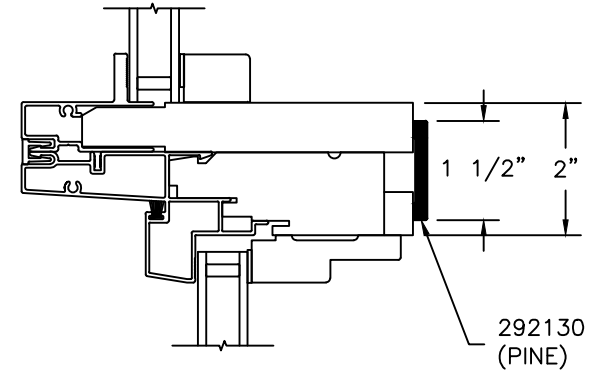

Mull Cover Reference Sheet

Horizontal		Mull Cover Size	Part Number:			Drawing Reference Number
			Pine	Alder	Fir	
<i>Top</i>	<i>Bottom</i>					
Low Profile Direct Set (Radius)	Casement	1 1/2	292130	292130-A	292130-F	DETAIL "A"
Direct Set	Casement	2 1/2	291000	291000-A	291000-F	DETAIL "B"
Low Profile Direct Set (Radius)	Direct Set	1 1/2	292130	292130-A	292130-F	DETAIL "C"
Low Profile Direct Set (Radius)	Double Hung	1 1/2	292130	292130-A	292130-F	DETAIL "D"
Double Hung Transom	Double Hung	1 1/2	292130	292130-A	292130-F	DETAIL "E"
Low Profile Direct Set (Radius)	In-Swing Door	1 1/2	292130	292130-A	292130-F	DETAIL "F"
Low Profile Direct Set (Radius)	Out-swing Door	1 1/2	292130	292130-A	292130-F	DETAIL "G"
Low Profile Direct Set (Radius)	Sliding Patio Door	1 1/2	292130	292130-A	292130-F	DETAIL "H"
Direct Set	In-Swing Door	1 1/2	292130	292130-A	292130-F	DETAIL "I"
Direct Set	Out-Swing Door	1 1/2	292130	292130-A	292130-F	DETAIL "J"
Direct Set	Sliding Patio Door	1 1/2	292130	292130-A	292130-F	DETAIL "K"

Vertical		Mull Cover Size	Part Number:			Drawing Reference Number
			Pine	Alder	Fir	
<i>Left</i>	<i>Right</i>					
Casement	Casement Picture	2 1/2	291000	291000-A	291000-F	DETAIL "L"
Double Hung	Double Hung Picture	1 1/2	292130	292130-A	292130-F	DETAIL "M"
Low Profile Direct Set (Radius)	Low Profile Direct Set (Radius)	1 1/2	292130	292130-A	292130-F	DETAIL "N"
In-Swing Door	In-Swing Door	1 1/2	292130	292130-A	292130-F	DETAIL "O"
Out-Swing Door	Out-Swing Door	1 1/2	292130	292130-A	292130-F	DETAIL "P"
Sliding Patio Door	Sliding Patio Door	1 1/2	292130	292130-A	292130-F	DETAIL "Q"

LOW PROFILE DIRECT SET (RADIUS)
CASEMENT

DETAIL "A"

DIRECT SET
CASEMENT

DETAIL "B"

LOW PROFILE DIRECT SET (RADIUS)
DIRECT SET

DETAIL "C"

LOW PROFILE DIRECT SET (RADIUS)
DOUBLE HUNG

DETAIL "D"