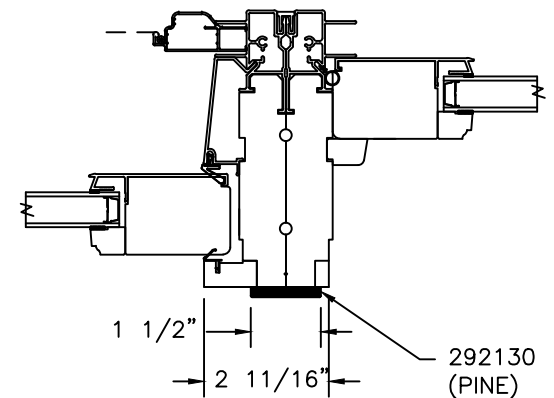

SLIDING PATIO DOOR - SLIDING PATIO DOOR

DETAIL "Q"