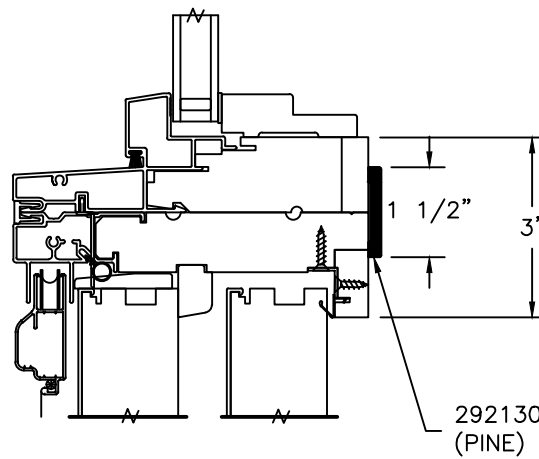

Mull Cover Reference Sheet

Horizontal		Mull Cover Size	Part Number:			Drawing Reference Number
			Pine	Alder	Fir	
<i>Top</i>	<i>Bottom</i>					
Low Profile Direct Set (Radius)	Casement	1 1/2	292130	292130-A	292130-F	DETAIL "A"
Direct Set	Casement	2 1/2	291000	291000-A	291000-F	DETAIL "B"
Low Profile Direct Set (Radius)	Direct Set	1 1/2	292130	292130-A	292130-F	DETAIL "C"
Low Profile Direct Set (Radius)	Double Hung	1 1/2	292130	292130-A	292130-F	DETAIL "D"
Double Hung Transom	Double Hung	1 1/2	292130	292130-A	292130-F	DETAIL "E"
Low Profile Direct Set (Radius)	In-Swing Door	1 1/2	292130	292130-A	292130-F	DETAIL "F"
Low Profile Direct Set (Radius)	Out-swing Door	1 1/2	292130	292130-A	292130-F	DETAIL "G"
Low Profile Direct Set (Radius)	Sliding Patio Door	1 1/2	292130	292130-A	292130-F	DETAIL "H"
Direct Set	In-Swing Door	1 1/2	292130	292130-A	292130-F	DETAIL "I"
Direct Set	Out-Swing Door	1 1/2	292130	292130-A	292130-F	DETAIL "J"
Direct Set	Sliding Patio Door	1 1/2	292130	292130-A	292130-F	DETAIL "K"

DIRECT SET
INSWING DOOR

DETAIL "I"

DIRECT SET
OUTSWING DOOR

DETAIL "J"

DIRECT SET
SLIDING DOOR

DETAIL "K"

CASEMENT - CASEMENT PIC.

DETAIL "L"

DOUBLE HUNG - DOUBLE HUNG PIC.

DETAIL "M"

LOW PROFILE DIRECT SET - LOW PROFILE DIRECT SET (RADIUS)

DETAIL "N"

IN-SWING PATIO DOOR - IN-SWING PATIO DOOR

DETAIL "O"

OUT-SWING PATIO DOOR - OUT-SWING PATIO DOOR