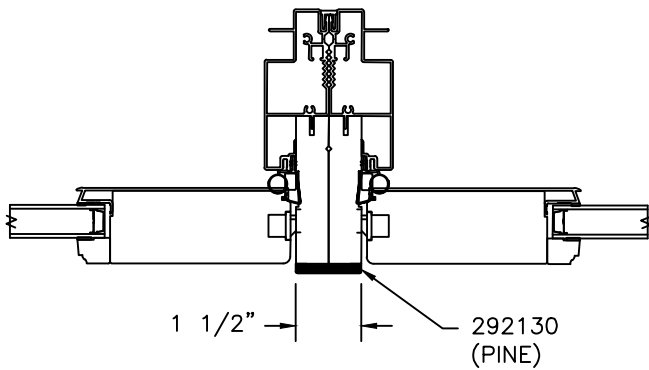

Mull Cover Reference Sheet

Horizontal		Mull Cover Size	Part Number:			Drawing Reference Number
			Pine	Alder	Fir	
<i>Top</i>	<i>Bottom</i>					
Low Profile Direct Set (Radius)	Casement	1 1/2	292130	292130-A	292130-F	DETAIL "A"
Direct Set	Casement	2 1/2	291000	291000-A	291000-F	DETAIL "B"
Low Profile Direct Set (Radius)	Direct Set	1 1/2	292130	292130-A	292130-F	DETAIL "C"
Low Profile Direct Set (Radius)	Double Hung	1 1/2	292130	292130-A	292130-F	DETAIL "D"
Double Hung Transom	Double Hung	1 1/2	292130	292130-A	292130-F	DETAIL "E"
Low Profile Direct Set (Radius)	In-Swing Door	1 1/2	292130	292130-A	292130-F	DETAIL "F"
Low Profile Direct Set (Radius)	Out-swing Door	1 1/2	292130	292130-A	292130-F	DETAIL "G"
Low Profile Direct Set (Radius)	Sliding Patio Door	1 1/2	292130	292130-A	292130-F	DETAIL "H"
Direct Set	In-Swing Door	1 1/2	292130	292130-A	292130-F	DETAIL "I"
Direct Set	Out-Swing Door	1 1/2	292130	292130-A	292130-F	DETAIL "J"
Direct Set	Sliding Patio Door	1 1/2	292130	292130-A	292130-F	DETAIL "K"

Vertical		Mull Cover Size	Part Number:			Drawing Reference Number
			Pine	Alder	Fir	
<i>Left</i>	<i>Right</i>					
Casement	Casement Picture	2 1/2	291000	291000-A	291000-F	DETAIL "L"
Double Hung	Double Hung Picture	1 1/2	292130	292130-A	292130-F	DETAIL "M"
Low Profile Direct Set (Radius)	Low Profile Direct Set (Radius)	1 1/2	292130	292130-A	292130-F	DETAIL "N"
In-Swing Door	In-Swing Door	1 1/2	292130	292130-A	292130-F	DETAIL "O"
Out-Swing Door	Out-Swing Door	1 1/2	292130	292130-A	292130-F	DETAIL "P"
Sliding Patio Door	Sliding Patio Door	1 1/2	292130	292130-A	292130-F	DETAIL "Q"

DOUBLE HUNG - DOUBLE HUNG PIC.

DETAIL "M"

LOW PROFILE DIRECT SET - LOW PROFILE DIRECT SET (RADIUS)

DETAIL "N"

IN-SWING PATIO DOOR - IN-SWING PATIO DOOR

DETAIL "O"

OUT-SWING PATIO DOOR - OUT-SWING PATIO DOOR