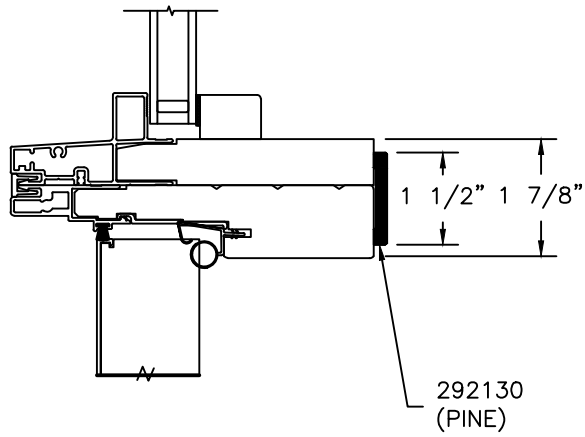

Mull Cover Reference Sheet

Horizontal		Mull Cover Size	Part Number:			Drawing Reference Number
			Pine	Alder	Fir	
<i>Top</i>	<i>Bottom</i>					
Low Profile Direct Set (Radius)	Casement	1 1/2	292130	292130-A	292130-F	DETAIL "A"
Direct Set	Casement	2 1/2	291000	291000-A	291000-F	DETAIL "B"
Low Profile Direct Set (Radius)	Direct Set	1 1/2	292130	292130-A	292130-F	DETAIL "C"
Low Profile Direct Set (Radius)	Double Hung	1 1/2	292130	292130-A	292130-F	DETAIL "D"
Double Hung Transom	Double Hung	1 1/2	292130	292130-A	292130-F	DETAIL "E"
Low Profile Direct Set (Radius)	In-Swing Door	1 1/2	292130	292130-A	292130-F	DETAIL "F"
Low Profile Direct Set (Radius)	Out-swing Door	1 1/2	292130	292130-A	292130-F	DETAIL "G"
Low Profile Direct Set (Radius)	Sliding Patio Door	1 1/2	292130	292130-A	292130-F	DETAIL "H"
Direct Set	In-Swing Door	1 1/2	292130	292130-A	292130-F	DETAIL "I"
Direct Set	Out-Swing Door	1 1/2	292130	292130-A	292130-F	DETAIL "J"
Direct Set	Sliding Patio Door	1 1/2	292130	292130-A	292130-F	DETAIL "K"

LOW PROFILE DIRECT SET (RADIUS)
CASEMENT

DETAIL "A"

DIRECT SET
CASEMENT

DETAIL "B"

LOW PROFILE DIRECT SET (RADIUS)
DIRECT SET

DETAIL "C"

LOW PROFILE DIRECT SET (RADIUS)
DOUBLE HUNG

DETAIL "D"

DOUBLE HUNG TRANSOM
DOUBLE HUNG

DETAIL "E"

LOW PROFILE DIRECT SET (RADIUS)
INSWING DOOR

DETAIL "F"

LOW PROFILE DIRECT SET (RADIUS)
OUTSWING DOOR

DETAIL "G"

LOW PROFILE DIRECT SET (RADIUS)
SLIDING DOOR

DETAIL "H"

DOUBLE HUNG - DOUBLE HUNG PIC.

DETAIL "M"

LOW PROFILE DIRECT SET - LOW PROFILE DIRECT SET (RADIUS)

DETAIL "N"

IN-SWING PATIO DOOR - IN-SWING PATIO DOOR

DETAIL "O"

OUT-SWING PATIO DOOR - OUT-SWING PATIO DOOR