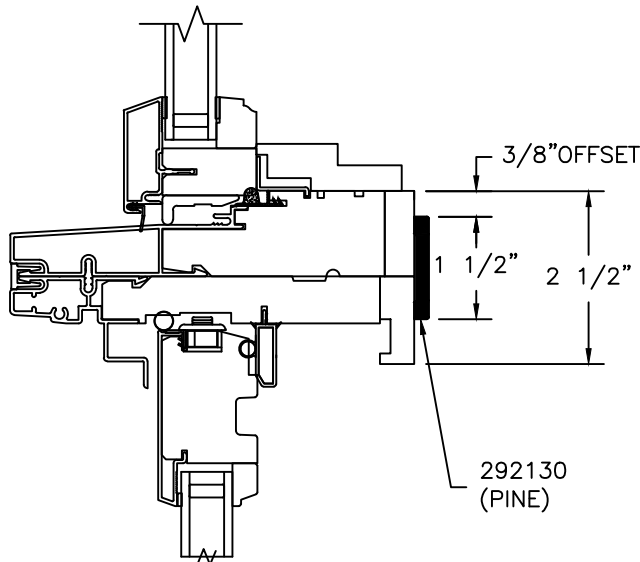

DOUBLE HUNG TRANSOM
DOUBLE HUNG

DETAIL "E"