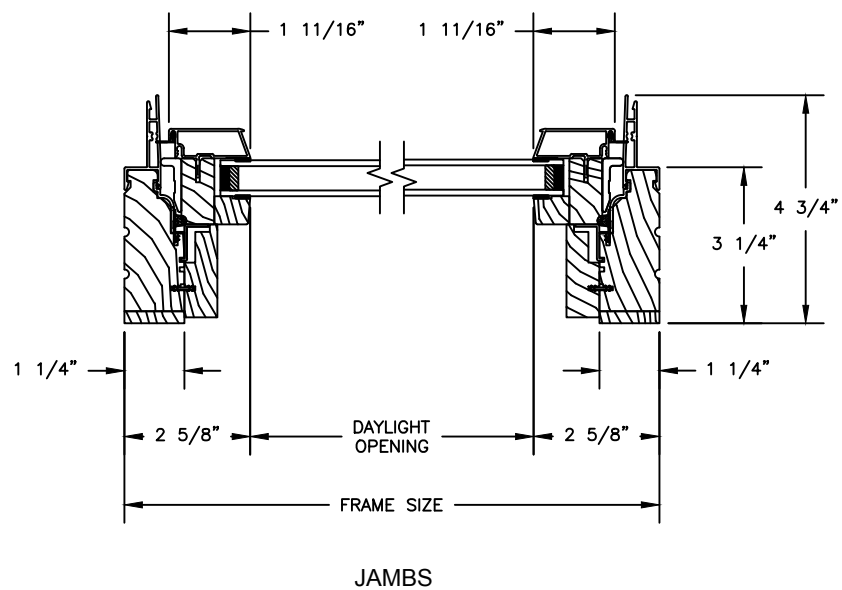

## OPERATING

HEAD JAMB & SILL

JAMBS

# Revive Series CLAD CASEMENT

SECTION DETAILS : PICTURE  
SCALE: 3" = 1'-0"

PICTURE