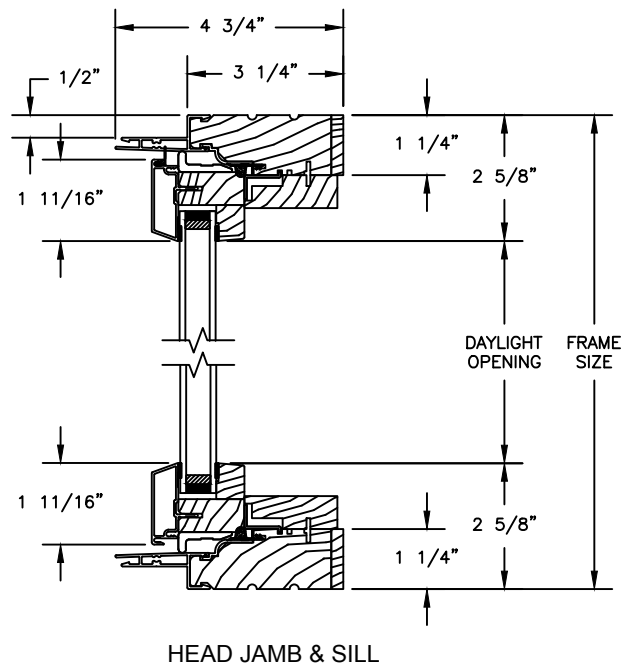

# Revive Series CLAD CASEMENT

SECTION DETAILS : OPERATING  
SCALE: 3" = 1'-0"

## OPERATING

HEAD JAMB & SILL

JAMBS

# Revive Series CLAD CASEMENT

SECTION DETAILS : PICTURE  
SCALE: 3" = 1'-0"

PICTURE