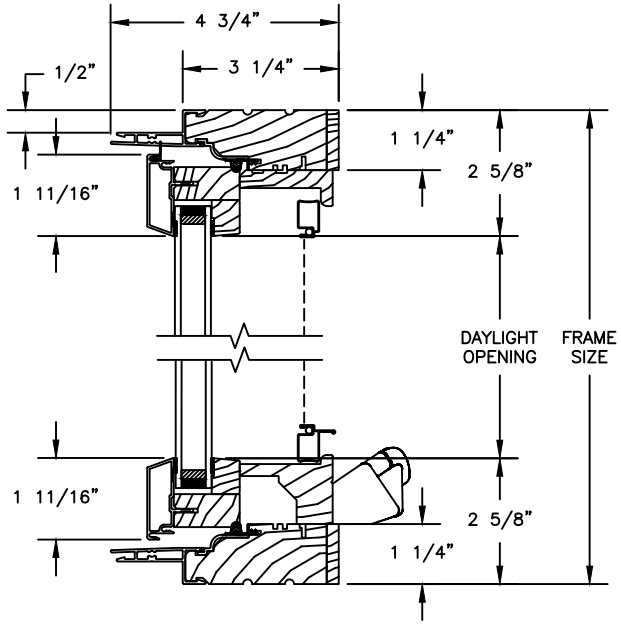

Revive Series

CLAD AWNING

SECTION DETAILS : OPERATING

SCALE: 3" = 1'-0"

OPERATING

HEAD JAMB & SILL