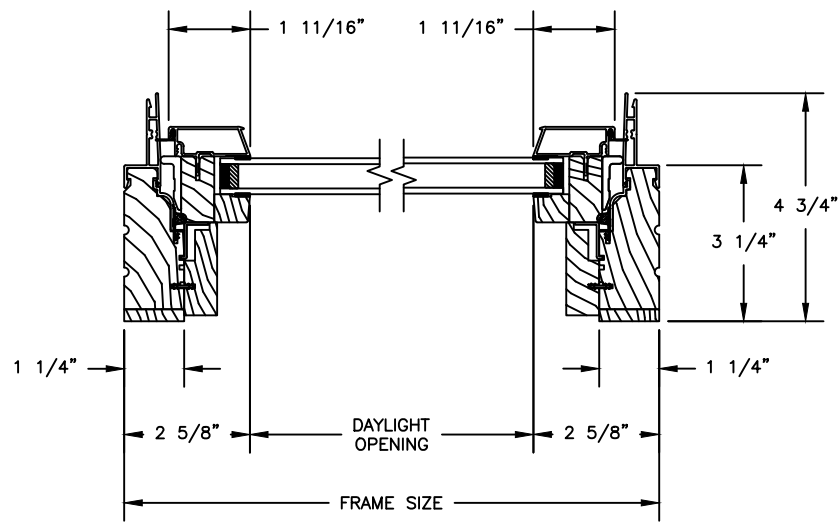

SECTION DETAILS : PICTURE
SCALE: 3" = 1'-0"

PICTURE

JAMBS