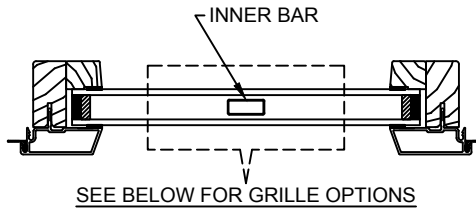

Revive Series CLAD AWNING

SECTION DETAILS : CLAD DIVIDED LITE OPTIONS

SCALE: 3" = 1'-0"

AVAILABLE STYLES

- PUTTY
- TALL PUTTY*
- OGEE
- CONTEMPORARY
- TALL CONTEMPORARY*

*CLAD EXTERIOR BAR ONLY

	5/8" WDL WITH INNER BAR	7/8" WDL WITH INNER BAR	1 1/4" WDL WITH INNER BAR	2" WDL WITH INNER BAR
STANDARD INSULATING GLASS				
13/16" INNERGRILLE				
3/4" PROFILED INNERGRILLE				
1" PROFILED INNERGRILLE				
7/8" STICK GRILLE				
1 1/4" STICK GRILLE				

NOTE:

* ALL WDL OPTIONS CAN BE ORDERED WITH OR WITHOUT INNER BAR