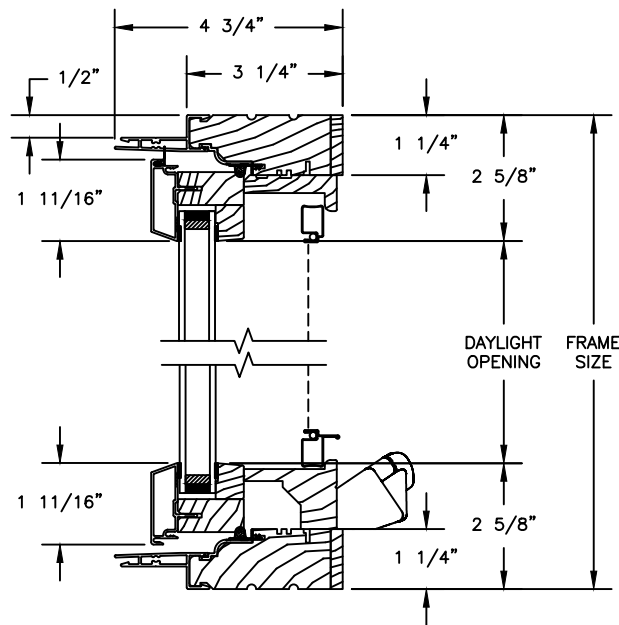

Revive Series CLAD CASEMENT

SECTION DETAILS : OPERATING
SCALE: 3" = 1'-0"

OPERATING

HEAD JAMB & SILL