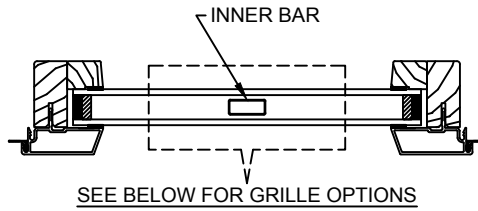

# Revive Series CLAD CASEMENT

SECTION DETAILS : CLAD DIVIDED LITE OPTIONS

SCALE: 3" = 1'-0"

AVAILABLE STYLES

-  - PUTTY
-  - TALL PUTTY\*
-  - OGEE
-  - CONTEMPORARY
-  - TALL CONTEMPORARY\*

\*CLAD EXTERIOR BAR ONLY