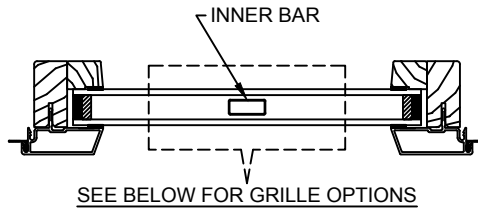

# Revive Series CLAD CASEMENT

SECTION DETAILS : CLAD DIVIDED LITE OPTIONS

SCALE: 3" = 1'-0"

AVAILABLE STYLES

-  - PUTTY
-  - TALL PUTTY\*
-  - OGEE
-  - CONTEMPORARY
-  - TALL CONTEMPORARY\*

\*CLAD EXTERIOR BAR ONLY

5/8" WDL WITH  
INNER BAR

7/8" WDL WITH  
INNERBAR

1 1/4" WDL WITH  
INNERBAR

2" WDL WITH  
INNERBAR

NOTE:

\* ALL WDL OPTIONS CAN BE ORDERED WITH OR WITHOUT INNER BAR