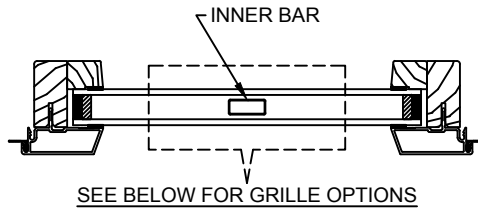

# Revive Series CLAD CASEMENT

SECTION DETAILS : CLAD DIVIDED LITE OPTIONS

SCALE: 3" = 1'-0"

AVAILABLE STYLES

-  - PUTTY
-  - TALL PUTTY\*
-  - OGEE
-  - CONTEMPORARY
-  - TALL CONTEMPORARY\*

\*CLAD EXTERIOR BAR ONLY