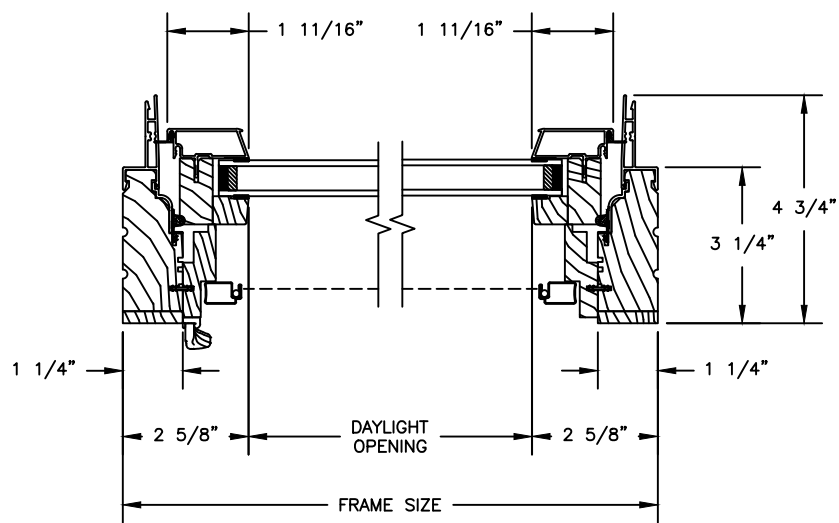

Revive Series CLAD CASEMENT

SECTION DETAILS : OPERATING
SCALE: 3" = 1'-0"

OPERATING

JAMBS