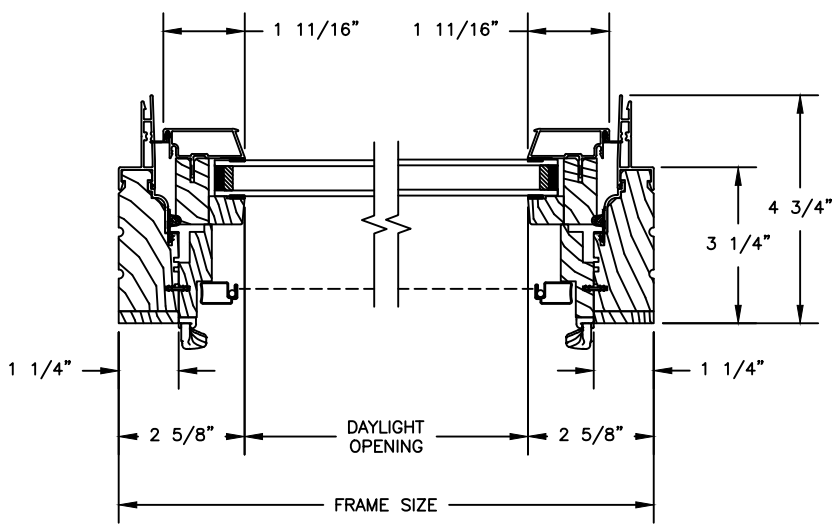

## CLAD AWNING

SECTION DETAILS : OPERATING

SCALE: 3" = 1'-0"

OPERATING

HEAD JAMB & SILL

JAMBS

SECTION DETAILS : PICTURE  
SCALE: 3" = 1'-0"

PICTURE