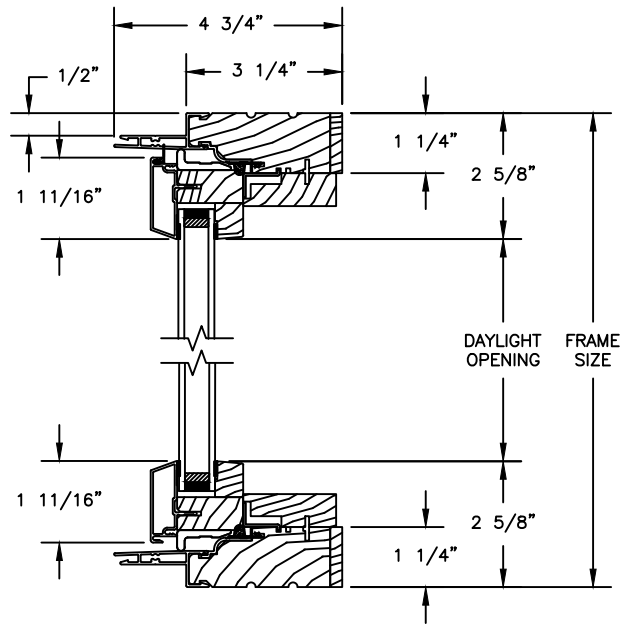

## CLAD AWNING

SECTION DETAILS : OPERATING

SCALE: 3" = 1'-0"

OPERATING

HEAD JAMB & SILL

JAMBS

SECTION DETAILS : PICTURE  
SCALE: 3" = 1'-0"

PICTURE