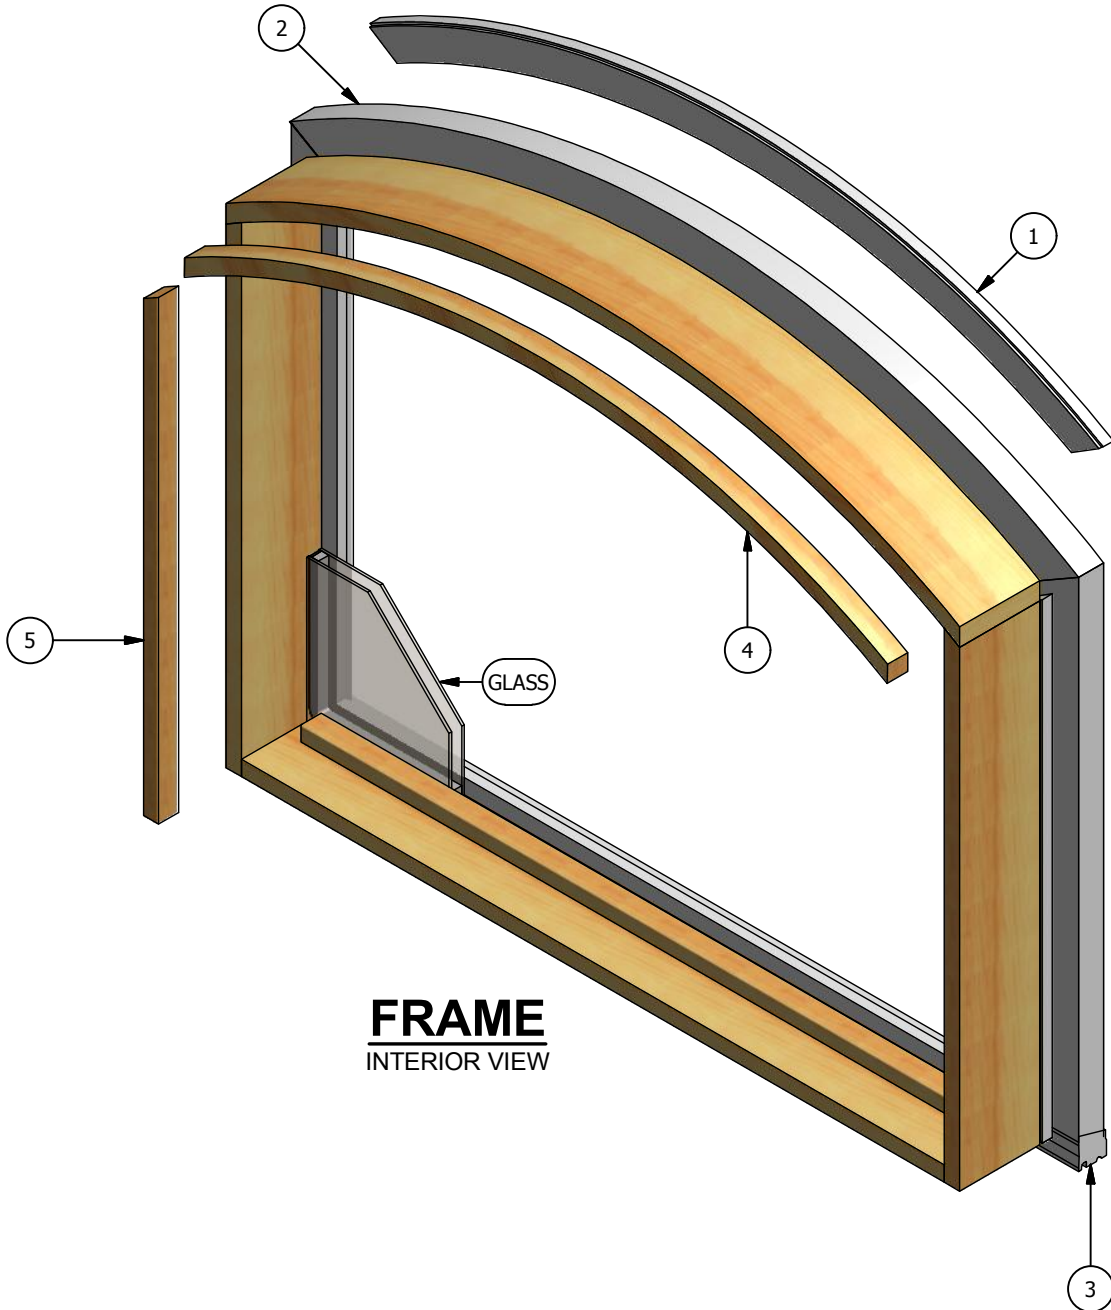

## Primed Radius

### Parts Identification

**FRAME**  
INTERIOR VIEW

### Parts Identification

Image	Item #	Description	Color / Finish / Size	Spec	Part #
	1	Sill Outside Stop	12' Lineal Length		2380051
	2	Exterior Casing (Head & Sides) (See Accessory section for other options)	14' Lineal Length		2390003
	3	Sill Nose	12' Lineal Length		2380021
	4	Radius Inside Stop  Glass Stop Tape 1/16" x 1/2" Double Faced	Black - 150' Roll		* See Note Below  390530
	5	Inside Stop (Sill & Sides)	16' Pine Lineal		2370474
		Contemporary Inside Stop (Sill & Sides)	Radius 14' Pine Lineal Alder Lineal Fir Lineal		*See Note 773983 773981-A 773983-F