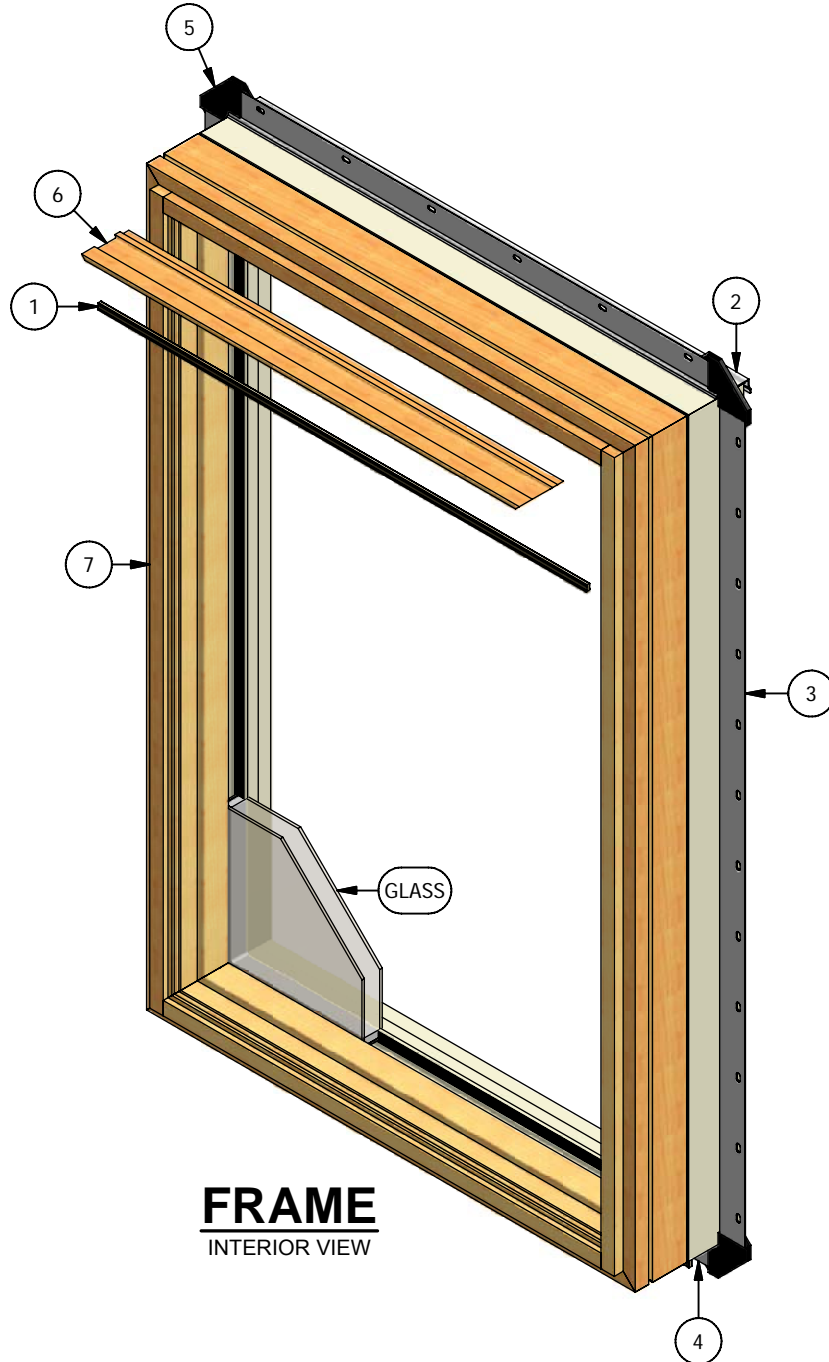

Pinnacle Series

Clad Direct Set

Parts Identification

Pinnacle Series

Clad Direct Set

Parts Identification

Image	Item #	Description	Color / Finish / Size	Spec	Part #
	1	Frame Weatherstrip			2370074
	2	Drip Cap	14' Lineal Length		471005
	3	Side Nail Fin	14' Lineal Length		460015
	4	Sill Nail Fin	14' Lineal Length		460020
	5	Nail Fin Gasket	4 per Sheet		490013
	6	Traditional Inside Stop (All Four Sides) (Pre-July, 2016 Contemporary Stop)	11' Pine Lineal 8' Alder Lineal 8' Fir Lineal		2922301 2922301-A 2922301-F
		Glass Stop Tape	Gray - 100 ft Roll		394067
Not Shown on Assembly Dwg		Contemporary Inside Stop (All Four Sides)	10' Pine Lineal 8' Alder Lineal 16' Alder Lineal 8'-12' Fir Lineal		2700032 2700032-A 2700033-A 2700032-F
		Ogee Inside Stop (Used until June '16)	11' Pine Lineal 10' Alder Lineal 6' Fir Lineal		290080 290080-A 290080-F
		Glass Stop Tape 1/16" x 1/2" Single Sided	Black - 100 ft Roll		390531
		Glass Stop Tape 1/16" x 1/2" Single Sided	Black - 100 ft Roll		390531

Pinnacle Series

Clad Direct Set

Parts Identification

Image	Item #	Description	Color / Finish / Size	Spec	Part #
	7	Jamb Extension 7/16" (4-9/16" OA Width)	10' Pine Lineal 8' Alder Lineal 6' Fir Lineal		291018 291018-A 291018-F
		Jamb Extension 7/16" Full Width (4-9/16" OA Width)	10' Pine Lineal 8' Alder Lineal 6' Fir Lineal		291065 291065-A 291065-F
		Jamb Extension 1-1/8" (5-1/4" OA Width)	10' Pine Lineal		291020
		Jamb Extension 2" (6-1/8" OA Width)	11' Pine Lineal 8' Alder Lineal 8' Fir Lineal		140103 140103-A 140103-F
		Jamb Extension 2-7/16" (6-9/16" OA Width)	16' Pine Lineal 8' Alder Lineal 6' Fir Lineal		291022 291022-A 291022-F
		Jamb Extension 3-1/8" (7-1/4" OA Width)	10' Pine Lineal 8' Alder Lineal 6' Fir Lineal		291024 291024-A 291024-F