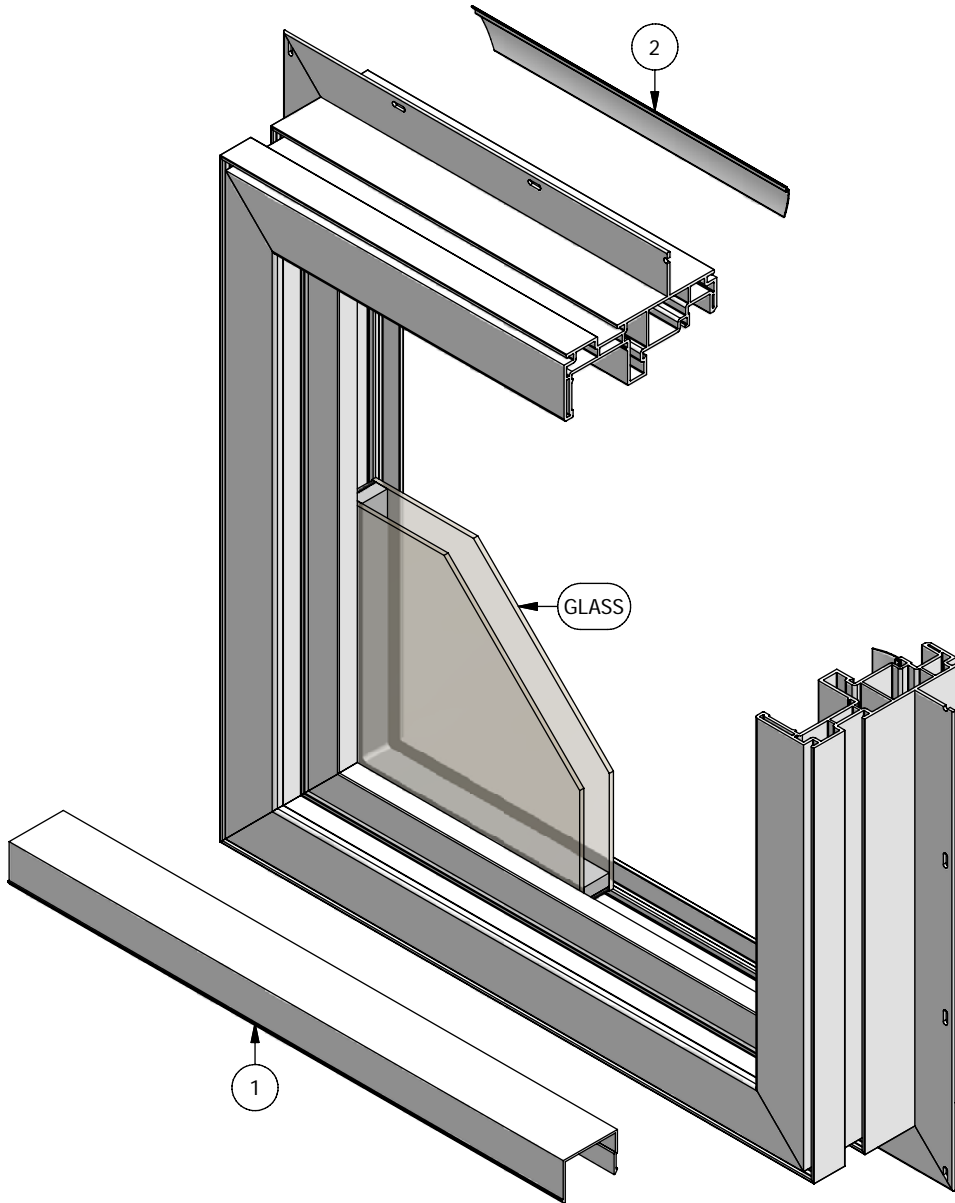

Next Dimension Classic Series Sliding Patio Door (Transom) Parts Identification

Next Dimension Classic Series

Sliding Patio Door (Transom)

Parts Identification

Image	Item #	Description	Color / Finish	Spec	Part #
	1	Frame Filler	White Clay	13'-0"	2370283 2371284
	2	Square Glazing Bead Glazing Tape 1/16" x 1/2"	White Clay Bronze Black Tan Ivory Cinnamon Green White White	13'-0" 216 ft	700013 701013 700013-BZ 700013-BK 700013-T 700013-I 700013-C 700013-G 700013-W 394100