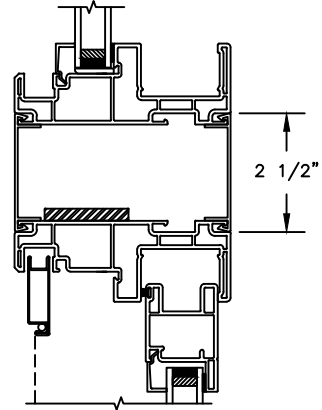

## SLIDING PATIO DOOR

SECTION DETAILS: MULLIONS

SCALE: 3" = 1'-0"

HORIZONTAL MULLION  
TRANSOM/OPERATOR

HORIZONTAL 2" MULLION  
TRANSOM/OPERATOR

HORIZONTAL MULLION  
RADIUS/OPERATOR

HORIZONTAL 2" MULLION  
RADIUS/OPERATOR