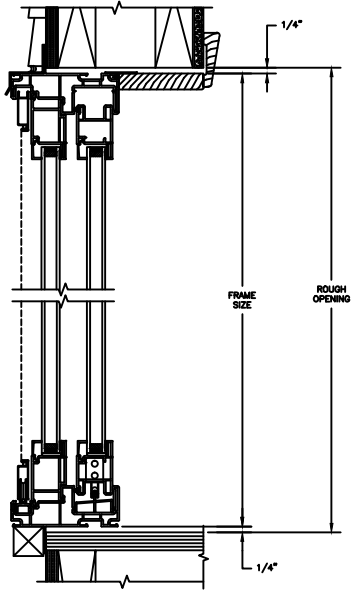

VERTICAL MULLION  
SIDELIGHT/OPERATOR

VERTICAL 2" MULLION  
STATIONARY/SIDELIGHT

## SLIDING PATIO DOOR

SECTION DETAILS : CONSTRUCTION

SCALE: 1 1/2" = 1'-0"

HEAD JAMB & SILL  
2 X 6 FRAME WITH SIDING

JAMBS  
2 X 6 FRAME WITH SIDING

HEAD JAMB & SILL  
2 X 4 FRAME WITH STUCCO

JAMBS  
2 X 4 FRAME WITH STUCCO