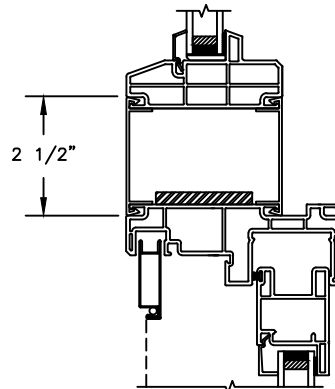

## SLIDING PATIO DOOR

SECTION DETAILS: MULLIONS

SCALE: 3" = 1'-0"

HORIZONTAL MULLION  
TRANSOM/OPERATOR

HORIZONTAL 2" MULLION  
TRANSOM/OPERATOR

HORIZONTAL MULLION  
RADIUS/OPERATOR

HORIZONTAL 2" MULLION  
RADIUS/OPERATOR