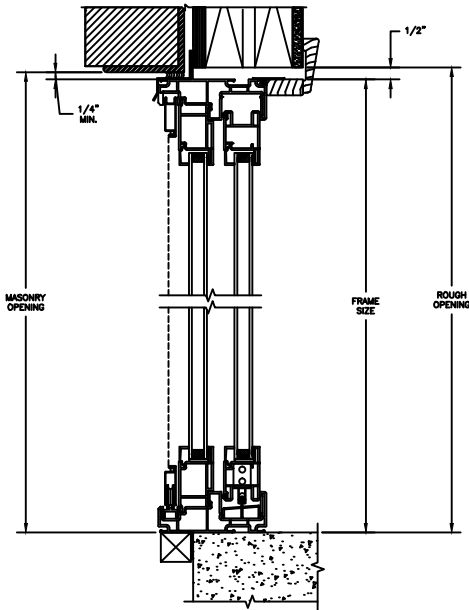

## SLIDING PATIO DOOR

SECTION DETAILS : CONSTRUCTION

SCALE: 1 1/2" = 1'-0"

HEAD JAMB & SILL  
2 X 6 FRAME WITH SIDING

JAMBS  
2 X 6 FRAME WITH SIDING

HEAD JAMB & SILL  
2 X 4 FRAME WITH STUCCO

JAMBS  
2 X 4 FRAME WITH STUCCO

## SLIDING PATIO DOOR

SECTION DETAILS : CONSTRUCTION

SCALE: 1 1/2" = 1'-0"

HEAD JAMB & SILL  
2 X 6 FRAME WITH BRICK VENEER

JAMBS  
2 X 6 FRAME WITH BRICK VENEER

HEAD JAMB & SILL  
8" CONCRETE BLOCK WALL  
WITH BRICK VENEER