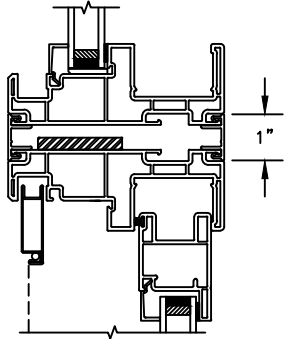

Next Dimension Pro Series

SLIDING PATIO DOOR

SECTION DETAILS: MULLIONS

SCALE: 3" = 1'-0"

HORIZONTAL MULLION
TRANSOM/OPERATOR