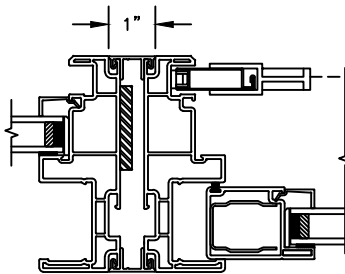

## SLIDING PATIO DOOR

SECTION DETAILS: MULLIONS

SCALE: 3" = 1'-0"

HORIZONTAL MULLION  
TRANSOM/OPERATOR

HORIZONTAL 2" MULLION  
TRANSOM/OPERATOR

HORIZONTAL MULLION  
RADIUS/OPERATOR

HORIZONTAL 2" MULLION  
RADIUS/OPERATOR