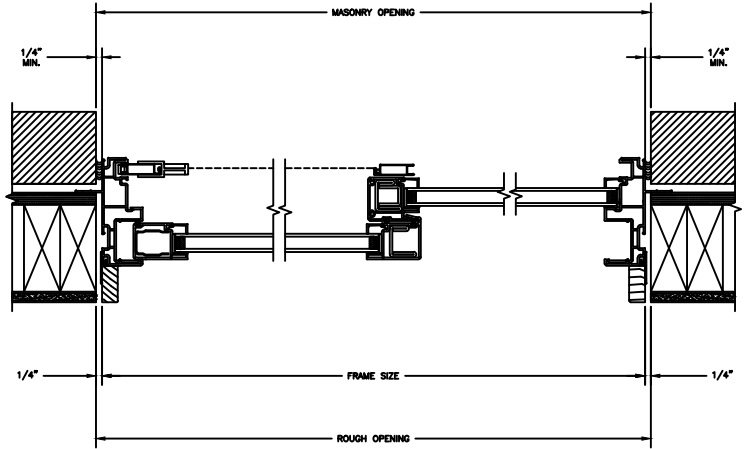

## SLIDING PATIO DOOR

SECTION DETAILS : CONSTRUCTION

SCALE: 1 1/2" = 1'-0"

HEAD JAMB & SILL  
2 X 6 FRAME WITH BRICK VENEER

JAMBS  
2 X 6 FRAME WITH BRICK VENEER

HEAD JAMB & SILL  
8" CONCRETE BLOCK WALL  
WITH BRICK VENEER