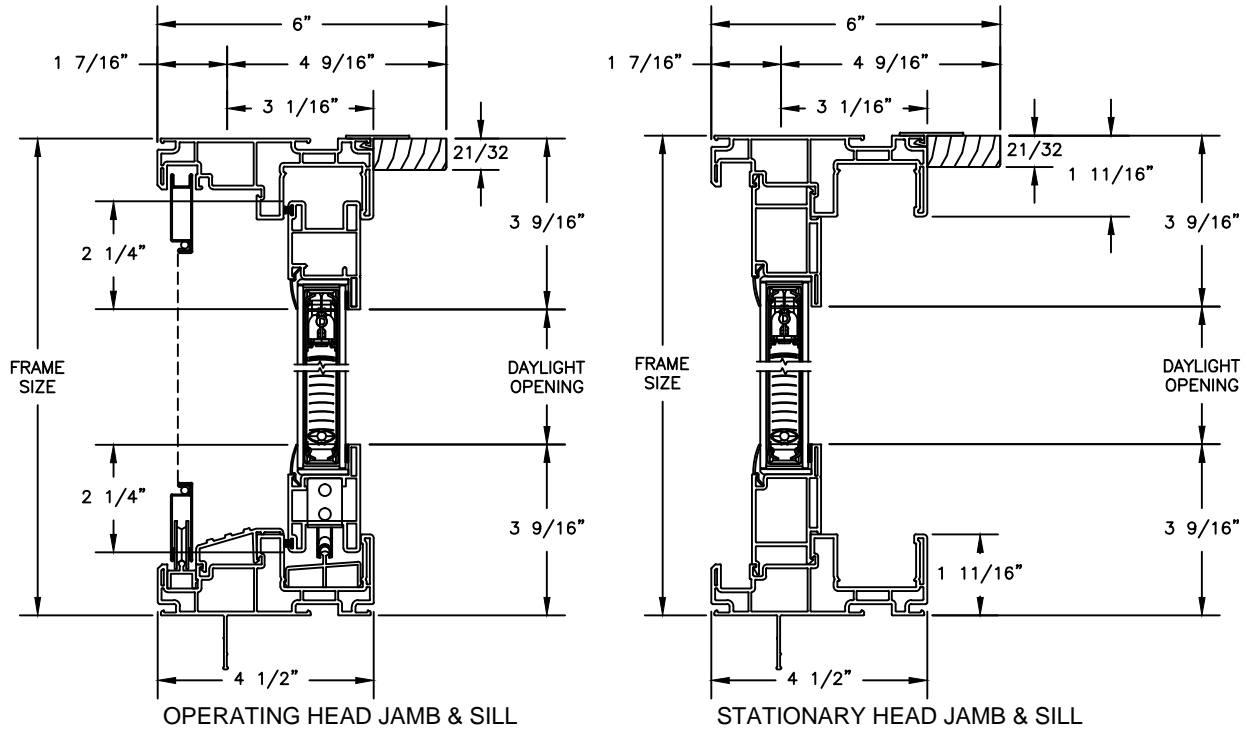

## SLIDING PATIO DOOR

SECTION DETAILS: BLINDS BETWEEN GLASS

SCALE: 3" = 1'-0"