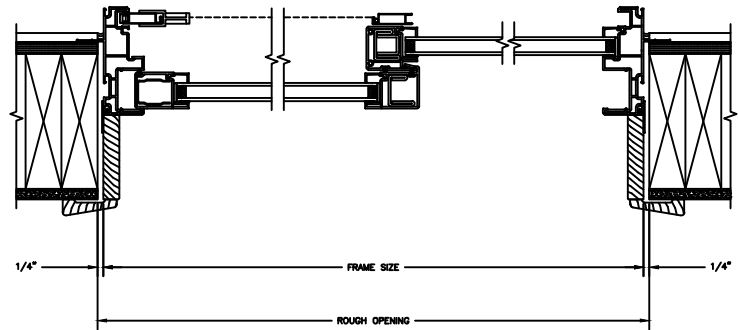

## SLIDING PATIO DOOR

SECTION DETAILS : CONSTRUCTION

SCALE: 1 1/2" = 1'-0"

HEAD JAMB & SILL  
2 X 6 FRAME WITH SIDING

JAMBS  
2 X 6 FRAME WITH SIDING

HEAD JAMB & SILL  
2 X 4 FRAME WITH STUCCO

JAMBS  
2 X 4 FRAME WITH STUCCO