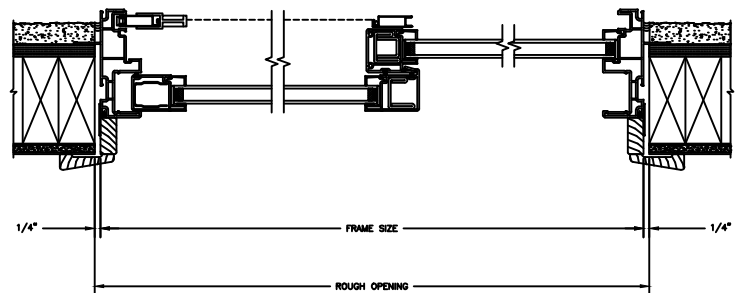

## SLIDING PATIO DOOR

SECTION DETAILS : CONSTRUCTION

SCALE: 1 1/2" = 1'-0"

HEAD JAMB & SILL  
2 X 6 FRAME WITH SIDING

JAMBS  
2 X 6 FRAME WITH SIDING

HEAD JAMB & SILL  
2 X 4 FRAME WITH STUCCO

JAMBS  
2 X 4 FRAME WITH STUCCO