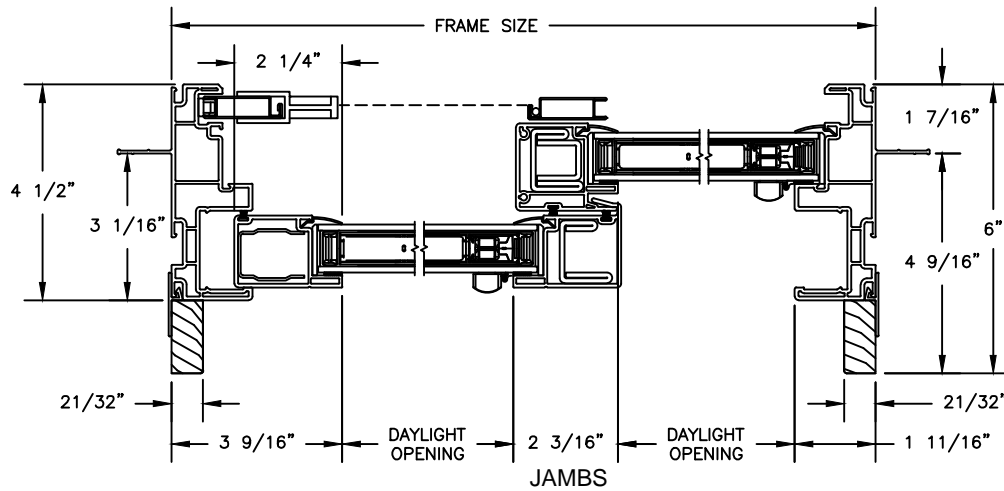

## SLIDING PATIO DOOR

SECTION DETAILS: BLINDS BETWEEN GLASS

SCALE: 3" = 1'-0"