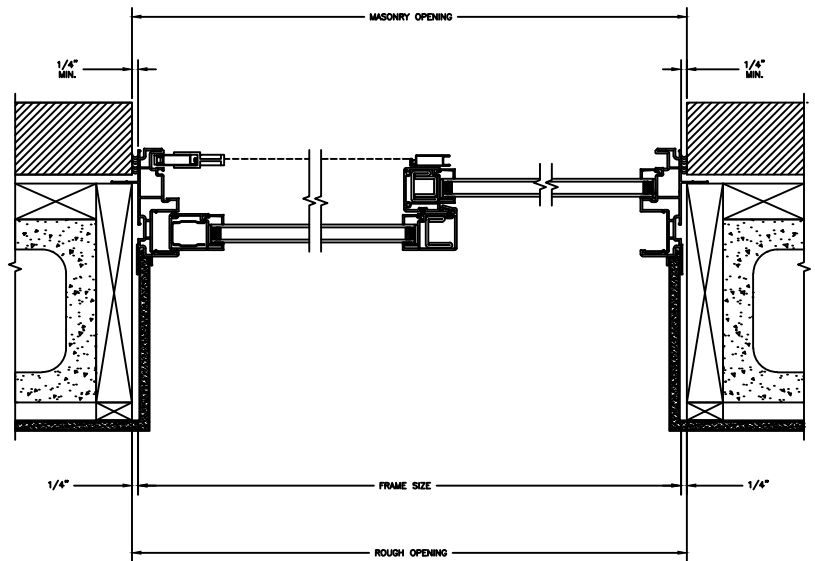

## SLIDING PATIO DOOR

SECTION DETAILS : CONSTRUCTION

SCALE: 1 1/2" = 1'-0"

HEAD JAMB & SILL  
2 X 6 FRAME WITH BRICK VENEER

JAMBS  
2 X 6 FRAME WITH BRICK VENEER

HEAD JAMB & SILL  
8" CONCRETE BLOCK WALL  
WITH BRICK VENEER

JAMBS  
8" CONCRETE BLOCK WALL  
WITH BRICK VENEER