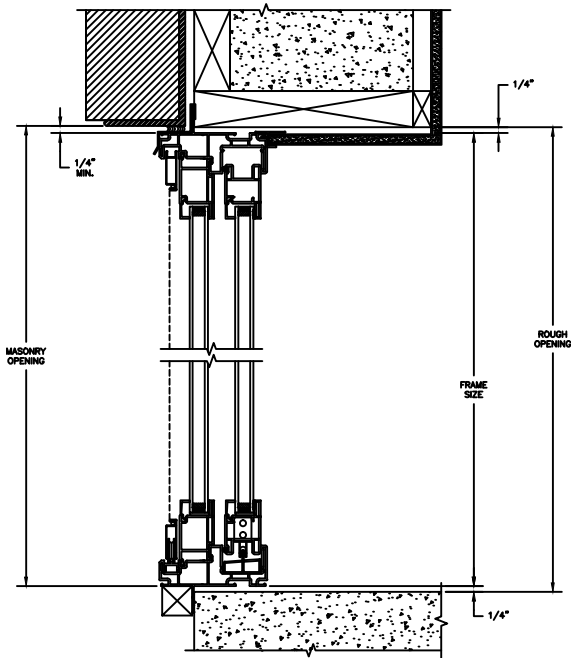

## SLIDING PATIO DOOR

SECTION DETAILS : CONSTRUCTION

SCALE: 1 1/2" = 1'-0"

HEAD JAMB & SILL  
2 X 6 FRAME WITH BRICK VENEER

JAMBS  
2 X 6 FRAME WITH BRICK VENEER

HEAD JAMB & SILL  
8" CONCRETE BLOCK WALL  
WITH BRICK VENEER

JAMBS  
8" CONCRETE BLOCK WALL  
WITH BRICK VENEER