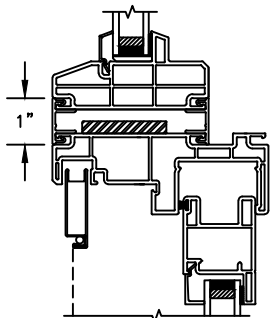

## SLIDING PATIO DOOR

SECTION DETAILS: MULLIONS

SCALE: 3" = 1'-0"

HORIZONTAL MULLION  
TRANSOM/OPERATOR

HORIZONTAL 2" MULLION  
TRANSOM/OPERATOR

HORIZONTAL MULLION  
RADIUS/OPERATOR

HORIZONTAL 2" MULLION  
RADIUS/OPERATOR