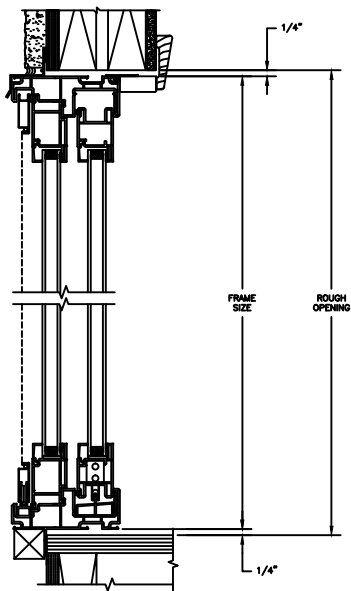

## SLIDING PATIO DOOR

SECTION DETAILS : CONSTRUCTION

SCALE: 1 1/2" = 1'-0"

HEAD JAMB & SILL  
2 X 6 FRAME WITH SIDING

JAMBS  
2 X 6 FRAME WITH SIDING

HEAD JAMB & SILL  
2 X 4 FRAME WITH STUCCO

JAMBS  
2 X 4 FRAME WITH STUCCO

## SLIDING PATIO DOOR

SECTION DETAILS : CONSTRUCTION

SCALE: 1 1/2" = 1'-0"

HEAD JAMB & SILL  
2 X 6 FRAME WITH BRICK VENEER

JAMBS  
2 X 6 FRAME WITH BRICK VENEER

HEAD JAMB & SILL  
8" CONCRETE BLOCK WALL  
WITH BRICK VENEER

JAMBS  
8" CONCRETE BLOCK WALL  
WITH BRICK VENEER