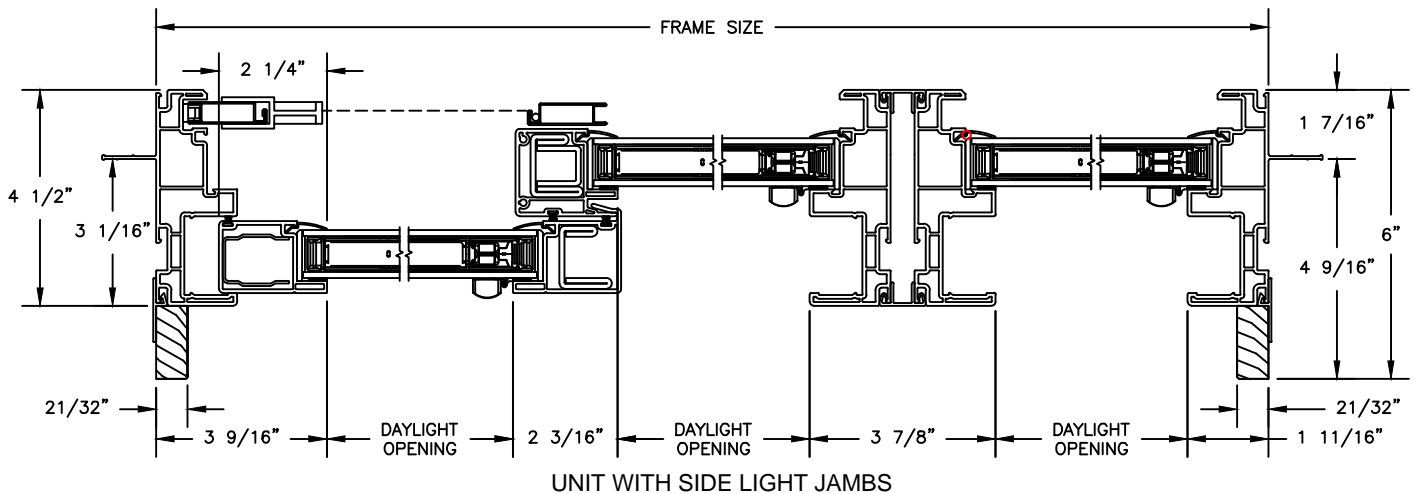

## SLIDING PATIO DOOR

SECTION DETAILS: BLINDS BETWEEN GLASS

SCALE: 3" = 1'-0"