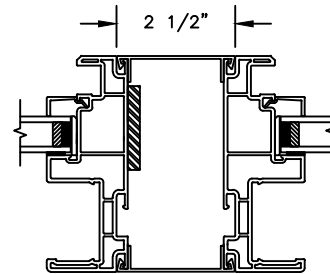

VERTICAL 2" MULLION
STATIONARY/SIDELIGHT