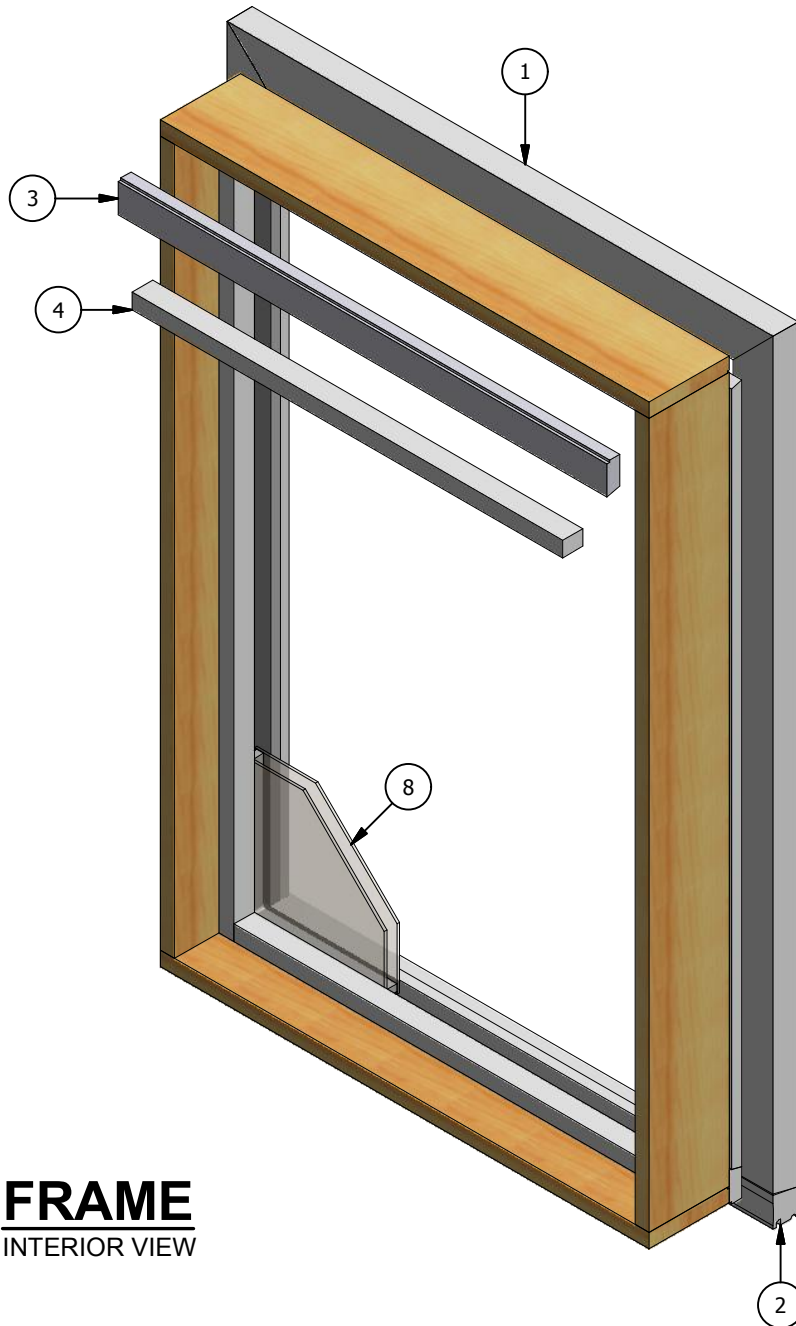

Legend Series

Direct Set

Parts Identification

FRAME
INTERIOR VIEW

Legend Series

Direct Set

Parts Identification

Image	Item #	Description	Color / Finish / Size	Spec	Part #
	1	Exterior Casing (Head & Sides) (See Accessory section for other options)	14' Lineal Length		2390003
	2	Sill Nose	12' Lineal Length		2380021
	4	Outside Stop (All Four Sides)	12' Lineal Length		2380051
	5	Inside Stop (All Four Sides)	12' Lineal Length		2380048