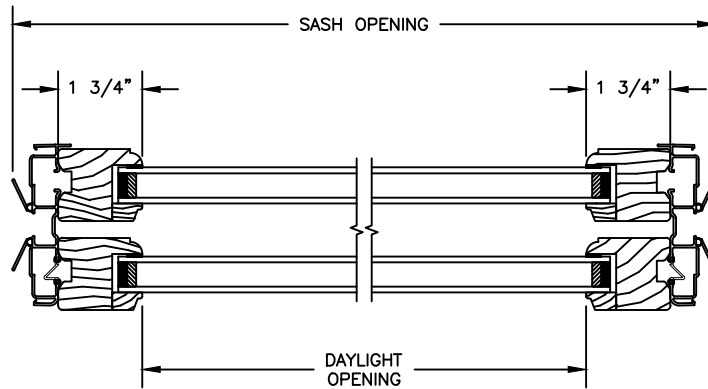

PRIMED DOUBLE HUNG

SECTION DETAILS : SASH REPLACEMENT KIT

SCALE: 3" = 1'-0"

HEAD JAMB & SILL

JAMBS