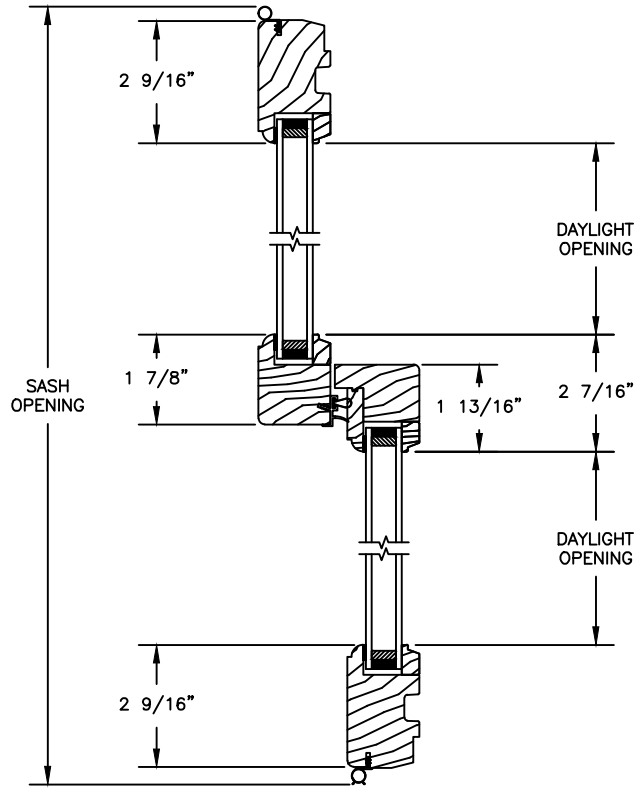

PRIMED DOUBLE HUNG

SECTION DETAILS : SASH REPLACEMENT KIT

SCALE: 3" = 1'-0"

HEAD JAMB & SILL

JAMBS