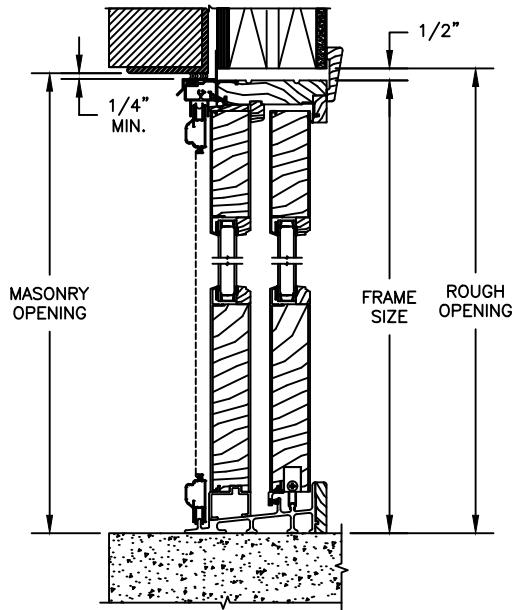

Pinnacle Series

CLAD PATIO DOOR - FRENCH SLIDER

SECTION DETAILS : CONSTRUCTION

SCALE: 1 1/2" = 1'-0"

HEAD JAMB & SILL
2 X 6 FRAME WITH BRICK VENEER