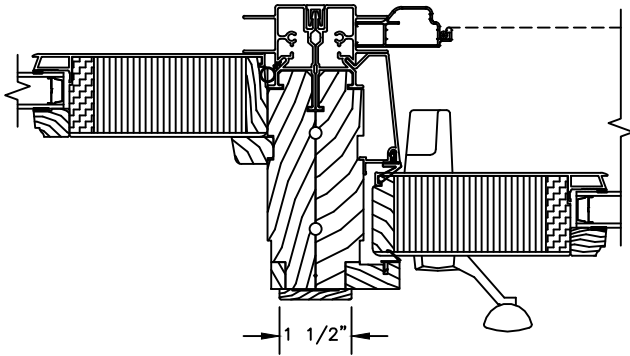

NARROW SLIDER

HORIZONTAL MULLION
DIRECT SET/OPERATOR

HORIZONTAL MULLION
RADIUS/STATIONARY

Pinnacle Series

CLAD SLIDING PATIO DOOR

SECTION DETAILS : MULLIONS

SCALE: 3" = 1'-0"

FRENCH SLIDER