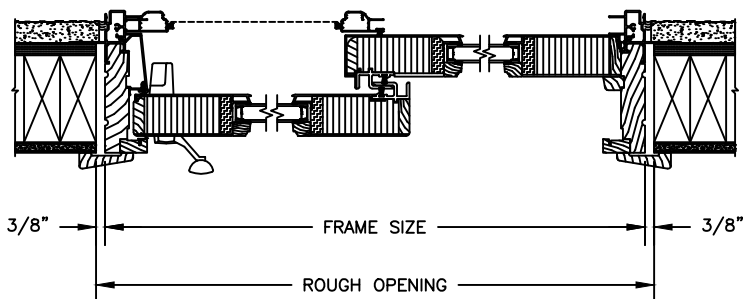

SECTION DETAILS : CONSTRUCTION

SCALE: 1 1/2" = 1'-0"

HEAD JAMB & SILL
2 X 6 FRAME WITH SIDING

JAMBS
2 X 6 FRAME WITH SIDING

HEAD JAMB & SILL
2 X 4 FRAME WITH STUCCO

JAMBS
2 X 4 FRAME WITH STUCCO

Pinnacle Series