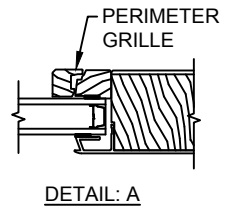

Pinnacle Series

CLAD PATIO DOOR - FRENCH SLIDER

SECTION DETAILS : GLASS STOP & DIVIDED LITE OPTIONS

SCALE: 3" = 1'-0"

AVAILABLE STYLES

-  - PUTTY
-  - OGEE
-  - CONTEMPORARY

	5/8" WDL WITH INNER BAR	7/8" WDL WITH INNERBAR	1 1/4" WDL WITH INNERBAR	2" WDL WITH INNERBAR
STANDARD INSULATING GLASS				
13/16" INNERGRILLE				
3/4" PROFILED INNERGRILLE				
1" PROFILED INNERGRILLE				
7/8" STICK GRILLE				
1 1/4" STICK GRILLE				