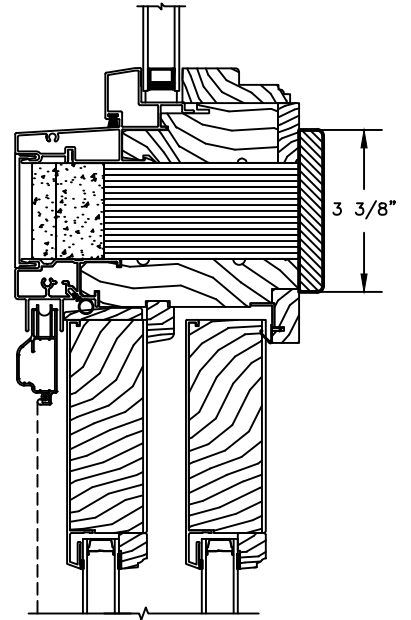

SCALE: 3" = 1'-0"

FRENCH SLIDER

HORIZONTAL MULLION
DIRECT SET/OPERATOR

HORIZONTAL MULLION
RADIUS/STATIONARY

HORIZONTAL MULLION WITH
2" SPREAD MULL
DIRECT SET/OPERATOR
ADDITIONAL WIDTHS INCLUDE:
1", 2", 2 1/2", 3", & 4"