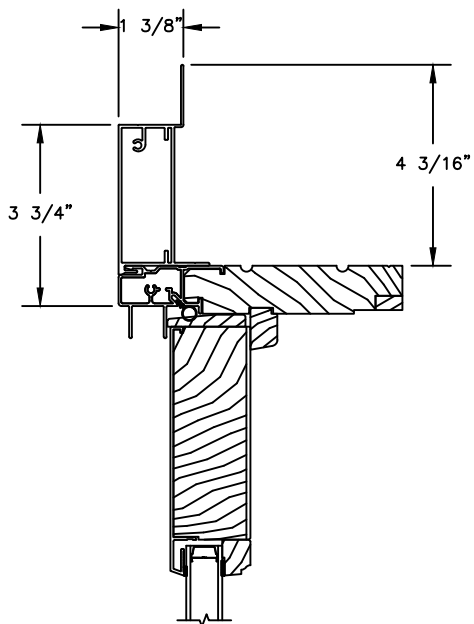

HEAD JAMB & SILL WITH
CLAD WILLIAMSBURG CASING