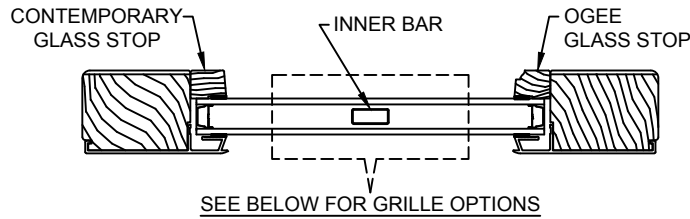

Pinnacle Series

CLAD PATIO DOOR - FRENCH SLIDER

SECTION DETAILS : GLASS STOP & DIVIDED LITE OPTIONS

SCALE: 3" = 1'-0"

AVAILABLE STYLES

-  - PUTTY
-  - OGEE
-  - CONTEMPORARY

	5/8" WDL WITH INNER BAR	7/8" WDL WITH INNERBAR	1 1/4" WDL WITH INNERBAR	2" WDL WITH INNERBAR
STANDARD INSULATING GLASS				
13/16" INNERGRILLE				
3/4" PROFILED INNERGRILLE				
1" PROFILED INNERGRILLE				
7/8" STICK GRILLE				
1 1/4" STICK GRILLE				