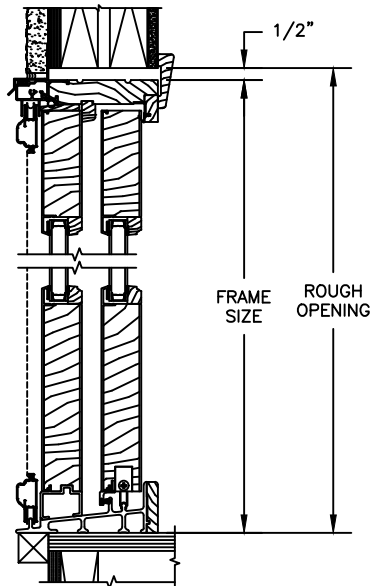

SECTION DETAILS : CONSTRUCTION

SCALE: 1 1/2" = 1'-0"

HEAD JAMB & SILL
2 X 6 FRAME WITH SIDING

JAMBS
2 X 6 FRAME WITH SIDING

HEAD JAMB & SILL
2 X 4 FRAME WITH STUCCO

JAMBS
2 X 4 FRAME WITH STUCCO

Pinnacle Series

CLAD PATIO DOOR - FRENCH SLIDER

SECTION DETAILS : CONSTRUCTION

SCALE: 1 1/2" = 1'-0"

HEAD JAMB & SILL
2 X 6 FRAME WITH BRICK VENEER

JAMBS
2 X 6 FRAME WITH BRICK VENEER

HEAD JAMB & SILL
8" CONCRETE BLOCK WALL
WITH BRICK VENEER