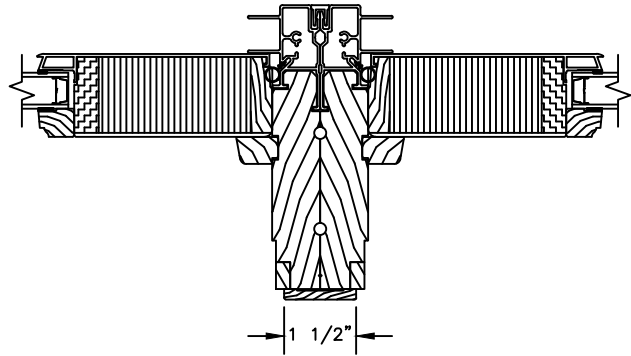

VERTICAL MULLION
STATIONARY/STATIONARY