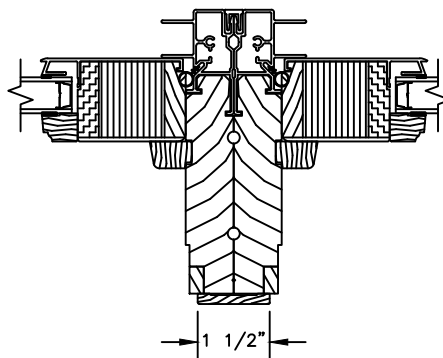

VERTICAL MULLION
STATIONARY/OPERATOR

VERTICAL MULLION
STATIONARY/STATIONARY

NARROW SLIDER

VERTICAL MULLION
STATIONARY/OPERATOR

VERTICAL MULLION
STATIONARY/STATIONARY

VERTICAL MULLION WITH
2" SPREAD MULL
STATIONARY/STATIONARY
ADDITIONAL WIDTHS INCLUDE:
1", 2", 2 1/2", 3", & 4"