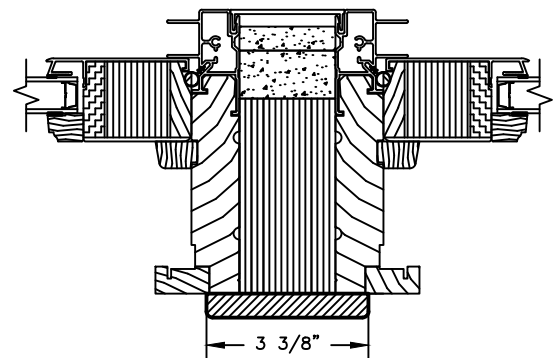

VERTICAL MULLION
STATIONARY/OPERATOR

VERTICAL MULLION
STATIONARY/STATIONARY

NARROW SLIDER

VERTICAL MULLION
STATIONARY/OPERATOR

VERTICAL MULLION
STATIONARY/STATIONARY

VERTICAL MULLION WITH
2" SPREAD MULL
STATIONARY/STATIONARY
ADDITIONAL WIDTHS INCLUDE:
1", 2", 2 1/2", 3", & 4"