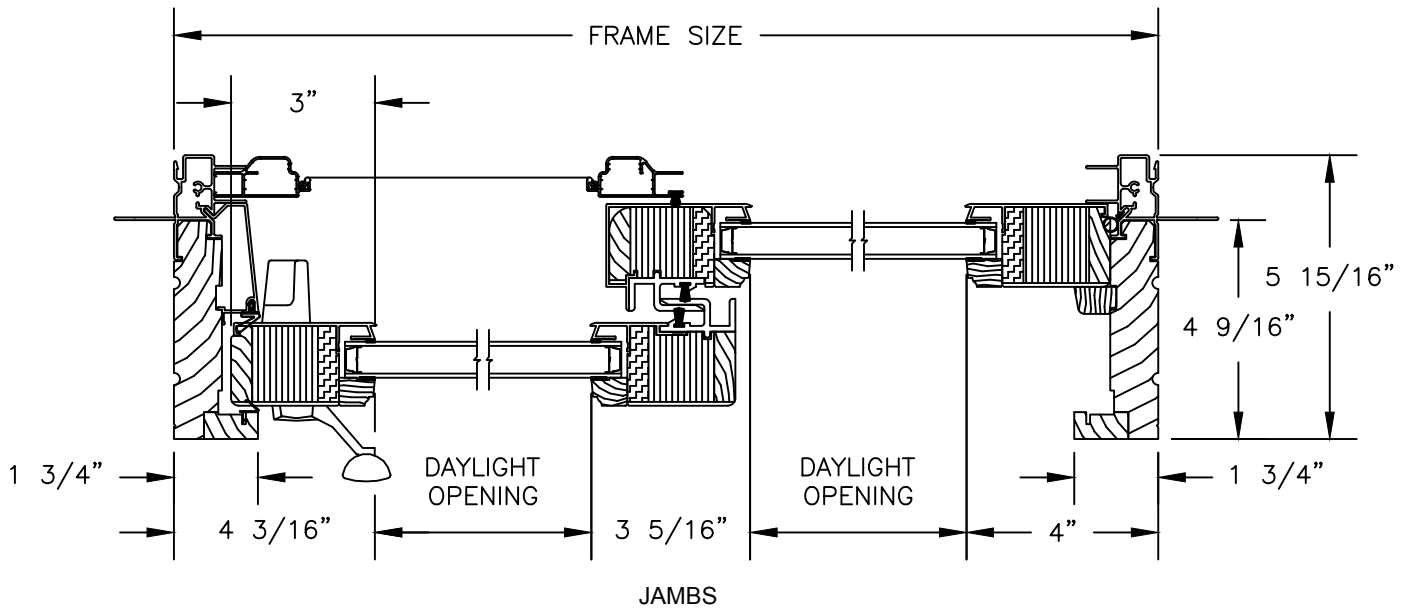

Pinnacle Series

CLAD PATIO DOOR - NARROW SLIDER

SECTION DETAILS

SCALE: 3" = 1'-0"

Pinnacle Series

CLAD PATIO DOOR - NARROW SIMULATED MIDRAIL

SECTION DETAILS

SCALE: 3" = 1'-0"

Pinnacle Series

CLAD PATIO DOOR - NARROW SLIDER

SECTION DETAILS

SCALE: 1 1/2" = 1'-0"

OPERATING HEAD JAMB & SILL

STATIONARY HEAD JAMB & SILL

OPERATING UNIT WITH STATIONARY UNIT

QUAD UNIT