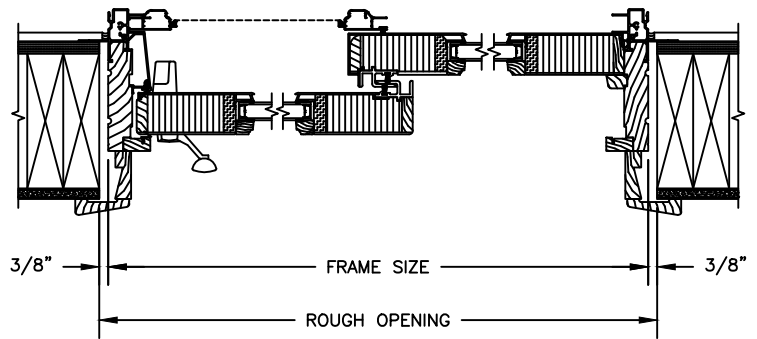

NOTE:

* ALL WDL OPTIONS CAN BE ORDERED WITH OR WITHOUT INNER BAR

* PERIMETER GRILLES ONLY AVAILABLE IN THE 7/8" AND 1 1/4" OGEE STYLE GLASS STOP (SEE DETAIL: A)

5/1/18

Pinnacle Series

CLAD PATIO DOOR - FRENCH SLIDER

SECTION DETAILS : CONSTRUCTION

SCALE: 1 1/2" = 1'-0"

HEAD JAMB & SILL
2 X 6 FRAME WITH SIDING

JAMBS
2 X 6 FRAME WITH SIDING

HEAD JAMB & SILL
2 X 4 FRAME WITH STUCCO

JAMBS
2 X 4 FRAME WITH STUCCO

Pinnacle Series