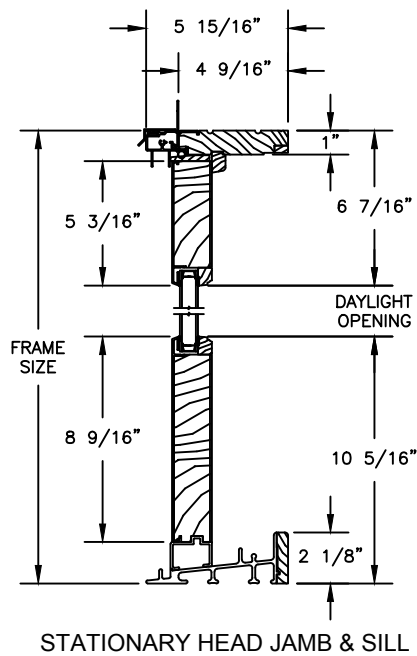

Pinnacle Series

CLAD PATIO DOOR - FRENCH SLIDER

SECTION DETAILS

SCALE: 1 1/2" = 1'-0"