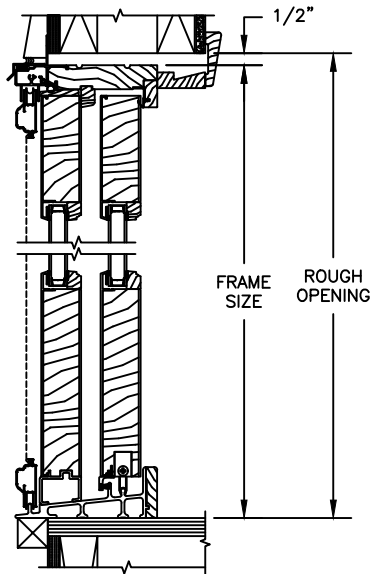

SECTION DETAILS : CONSTRUCTION

SCALE: 1 1/2" = 1'-0"

HEAD JAMB & SILL
2 X 6 FRAME WITH SIDING

JAMBS
2 X 6 FRAME WITH SIDING

HEAD JAMB & SILL
2 X 4 FRAME WITH STUCCO

JAMBS
2 X 4 FRAME WITH STUCCO

Pinnacle Series