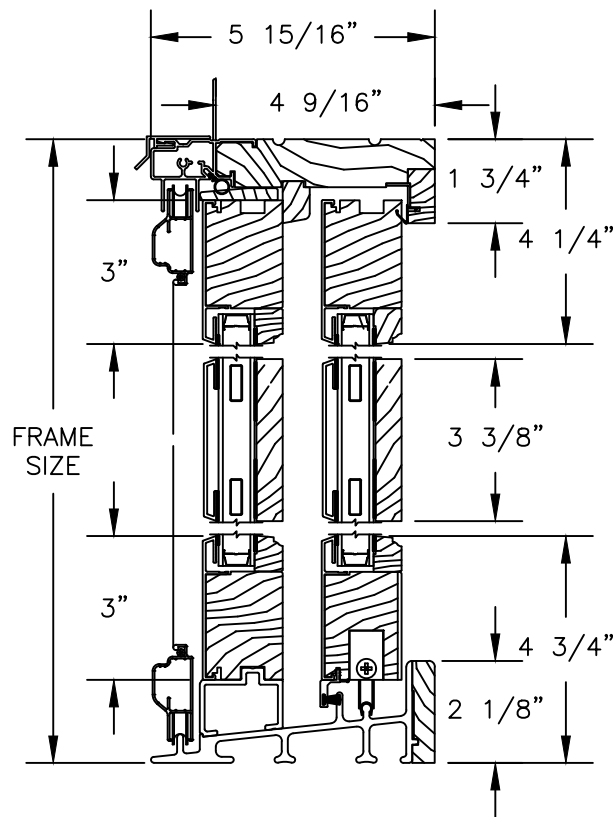

Pinnacle Series

CLAD PATIO DOOR - NARROW SLIDER

SECTION DETAILS

SCALE: 3" = 1'-0"

Pinnacle Series

CLAD PATIO DOOR - NARROW SIMULATED MIDRAIL

SECTION DETAILS

SCALE: 3" = 1'-0"

Pinnacle Series

CLAD PATIO DOOR - NARROW SLIDER

SECTION DETAILS

SCALE: 1 1/2" = 1'-0"

OPERATING HEAD JAMB & SILL

STATIONARY HEAD JAMB & SILL

OPERATING UNIT WITH STATIONARY UNIT

QUAD UNIT