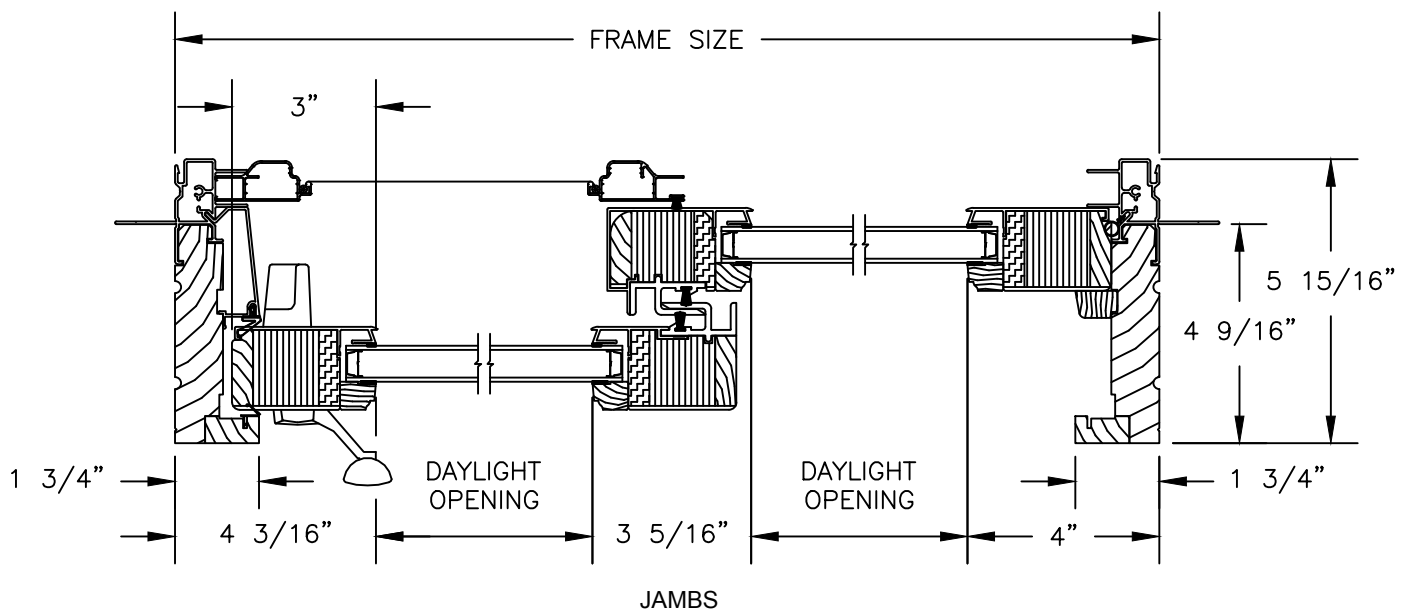

Pinnacle Series

CLAD PATIO DOOR - NARROW SLIDER

SECTION DETAILS

SCALE: 3" = 1'-0"

Pinnacle Series

CLAD PATIO DOOR - NARROW SIMULATED MIDRAIL

SECTION DETAILS

SCALE: 3" = 1'-0"

Pinnacle Series

CLAD PATIO DOOR - NARROW SLIDER

SECTION DETAILS

SCALE: 1 1/2" = 1'-0"

OPERATING HEAD JAMB & SILL

STATIONARY HEAD JAMB & SILL

OPERATING UNIT WITH STATIONARY UNIT

QUAD UNIT