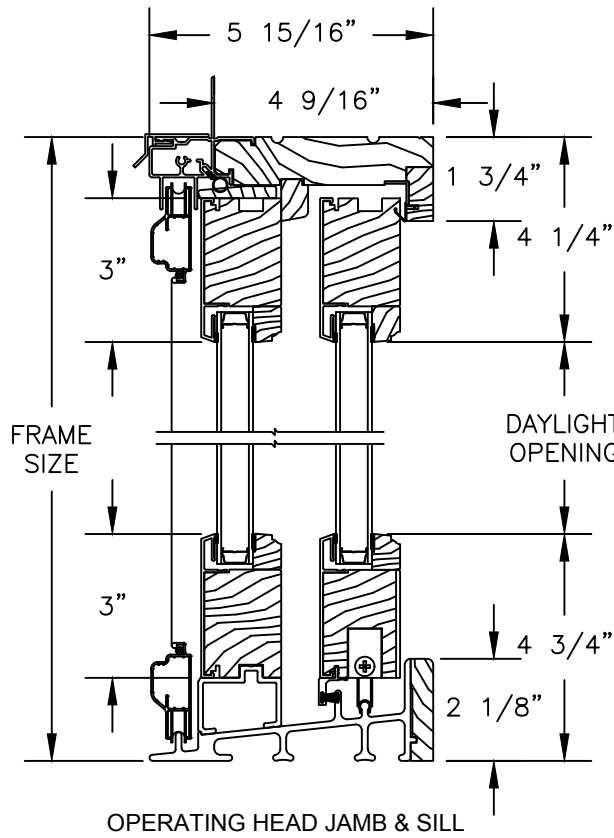

Pinnacle Series

CLAD PATIO DOOR - NARROW SLIDER

SECTION DETAILS

SCALE: 3" = 1'-0"

Pinnacle Series

CLAD PATIO DOOR - NARROW SIMULATED MIDRAIL

SECTION DETAILS

SCALE: 3" = 1'-0"

Pinnacle Series

CLAD PATIO DOOR - NARROW SLIDER

SECTION DETAILS

SCALE: 1 1/2" = 1'-0"

OPERATING HEAD JAMB & SILL

STATIONARY HEAD JAMB & SILL

OPERATING UNIT WITH STATIONARY UNIT

QUAD UNIT