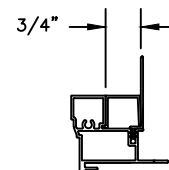

CLAD BRICKMOULD CASING
WITH OPTIONAL J-CHANNEL COVER