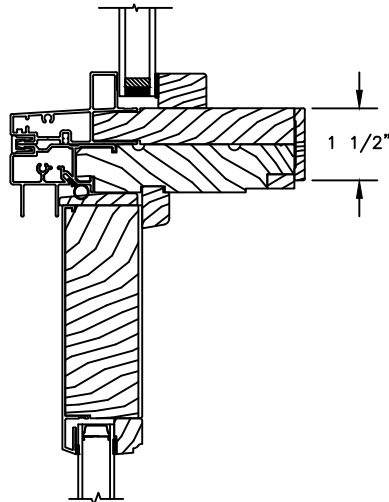

SCALE: 3" = 1'-0"

FRENCH SLIDER

HORIZONTAL MULLION
DIRECT SET/OPERATOR

HORIZONTAL MULLION
RADIUS/STATIONARY

HORIZONTAL MULLION WITH
2" SPREAD MULL
DIRECT SET/OPERATOR
ADDITIONAL WIDTHS INCLUDE:
1", 2", 2 1/2", 3", & 4"