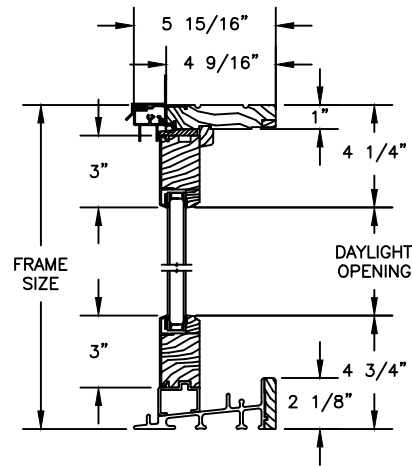

Pinnacle Series

CLAD PATIO DOOR - NARROW SLIDER

SECTION DETAILS

SCALE: 1 1/2" = 1'-0"

OPERATING HEAD JAMB & SILL

STATIONARY HEAD JAMB & SILL

OPERATING UNIT WITH STATIONARY UNIT

QUAD UNIT