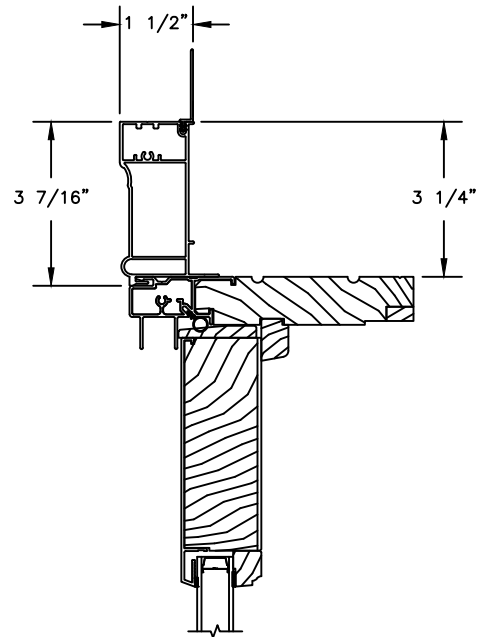

Pinnacle Series

CLAD PATIO DOOR - FRENCH SLIDER

SECTION DETAILS

SCALE: 1 1/2" = 1'-0"

Pinnacle Series

CLAD SLIDING PATIO DOOR

SECTION DETAILS : CASING OPTIONS
SCALE: 3" = 1'-0"

HEAD JAMB & SILL WITH
CLAD BRICKMOULD CASING