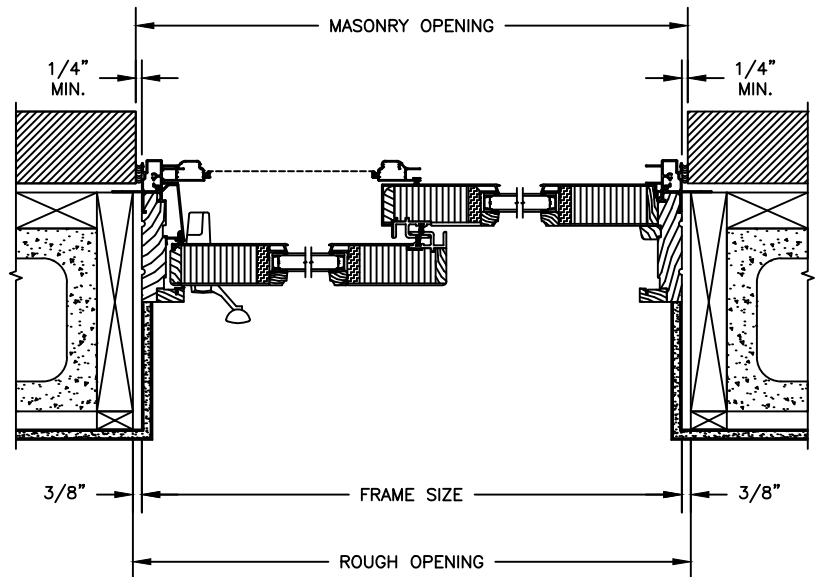

CLAD PATIO DOOR - FRENCH SLIDER

SECTION DETAILS : CONSTRUCTION

SCALE: 1 1/2" = 1'-0"

HEAD JAMB & SILL
2 X 6 FRAME WITH BRICK VENEER

JAMBS
2 X 6 FRAME WITH BRICK VENEER

HEAD JAMB & SILL
8" CONCRETE BLOCK WALL
WITH BRICK VENEER

JAMBS
8" CONCRETE BLOCK WALL
WITH BRICK VENEER