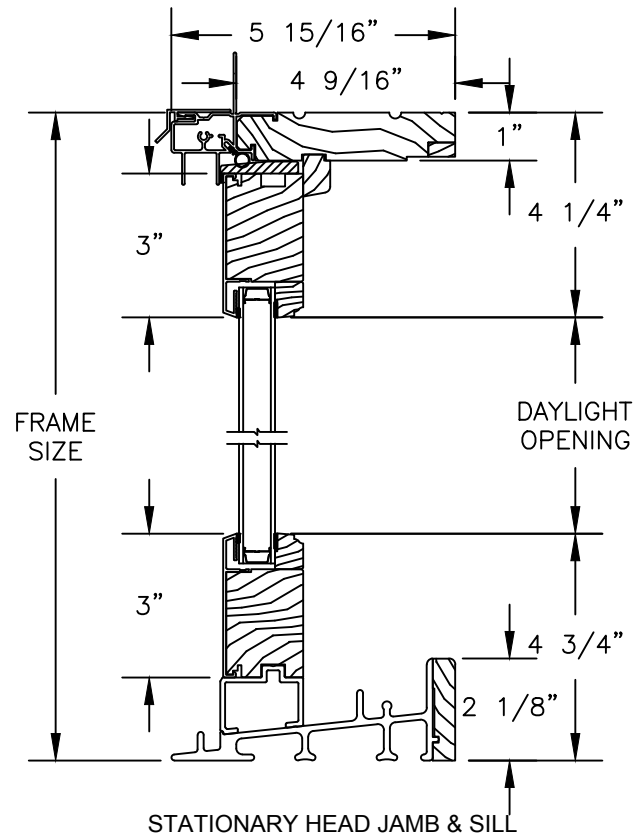

Pinnacle Series

CLAD PATIO DOOR - NARROW SLIDER

SECTION DETAILS

SCALE: 3" = 1'-0"

Pinnacle Series

CLAD PATIO DOOR - NARROW SIMULATED MIDRAIL

SECTION DETAILS

SCALE: 3" = 1'-0"

Pinnacle Series

CLAD PATIO DOOR - NARROW SLIDER

SECTION DETAILS

SCALE: 1 1/2" = 1'-0"

OPERATING HEAD JAMB & SILL

STATIONARY HEAD JAMB & SILL

OPERATING UNIT WITH STATIONARY UNIT

QUAD UNIT