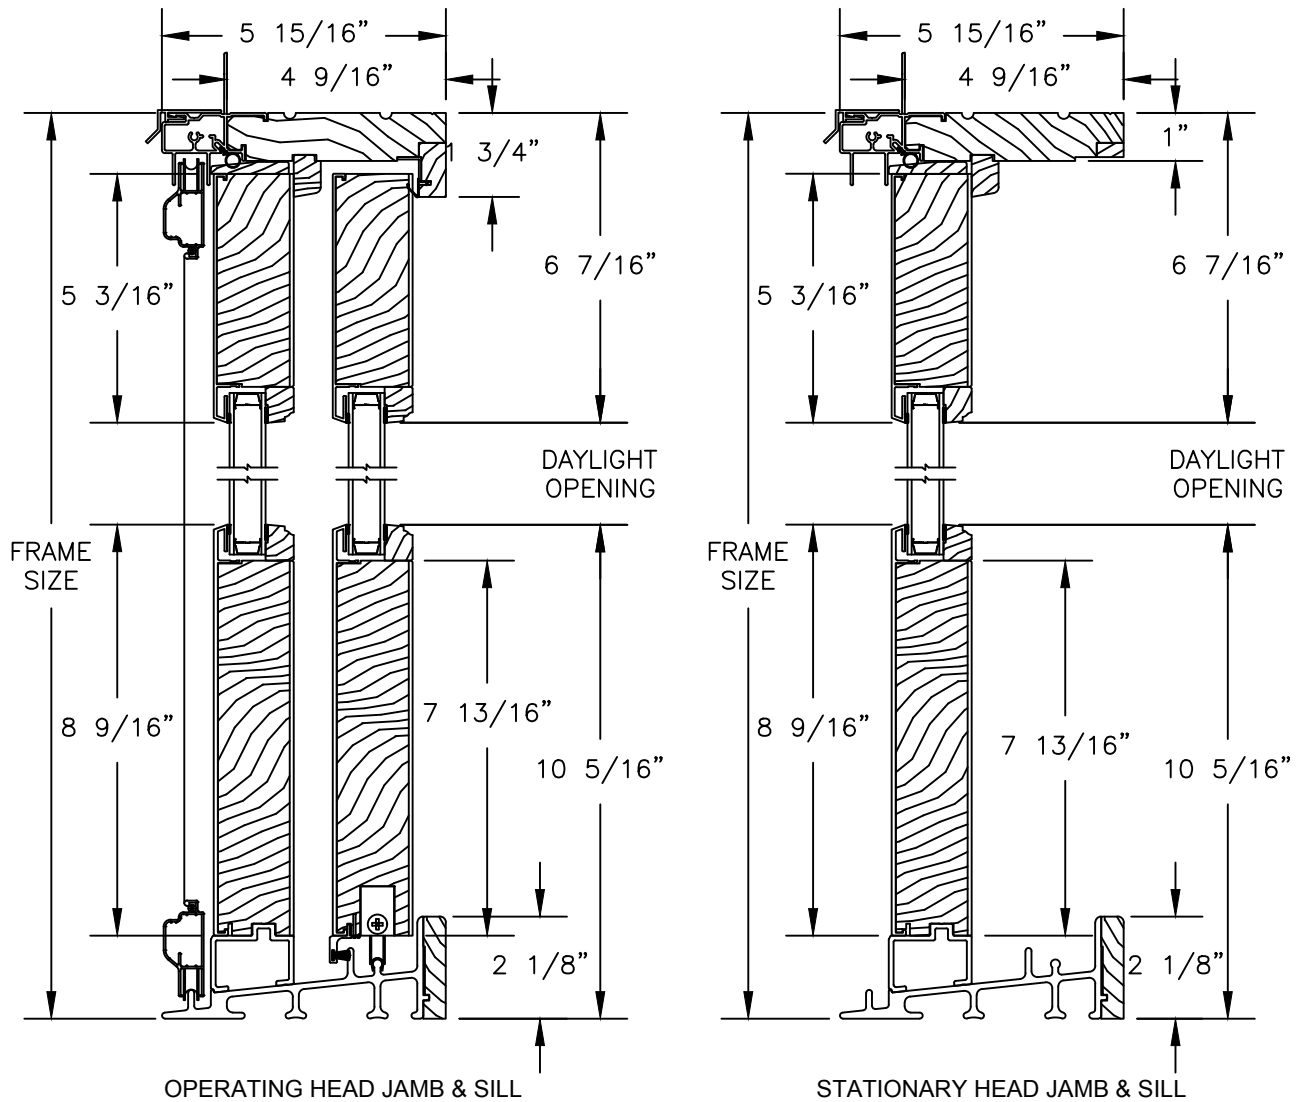

Pinnacle Series

CLAD PATIO DOOR - FRENCH SLIDER

SECTION DETAILS

SCALE: 3" = 1'-0"