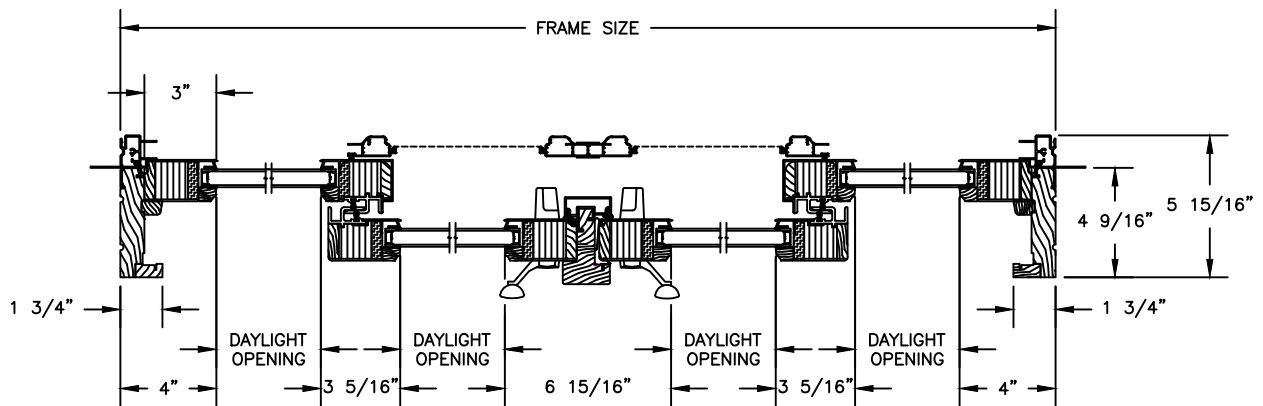

Pinnacle Series

CLAD PATIO DOOR - NARROW SLIDER

SECTION DETAILS

SCALE: 1 1/2" = 1'-0"

OPERATING HEAD JAMB & SILL

STATIONARY HEAD JAMB & SILL

OPERATING UNIT WITH STATIONARY UNIT

QUAD UNIT