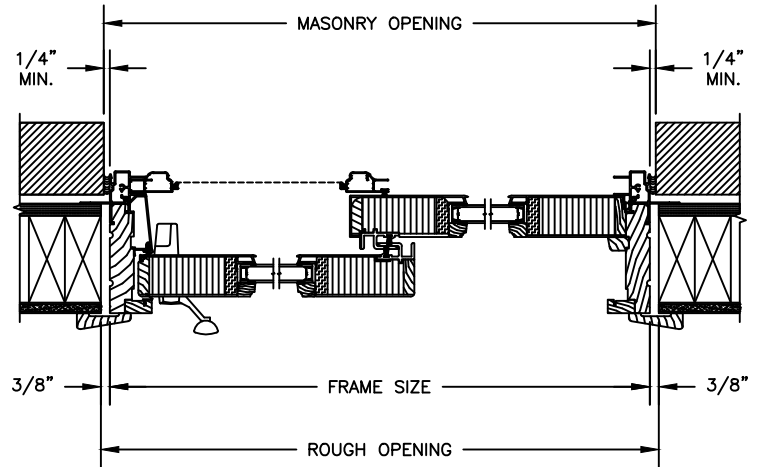

JAMBS
2 X 6 FRAME WITH BRICK VENEER