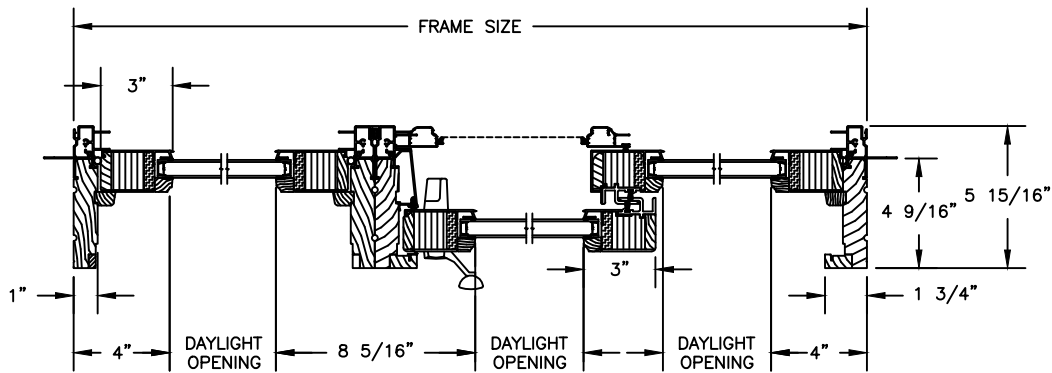

Pinnacle Series

CLAD PATIO DOOR - NARROW SLIDER

SECTION DETAILS

SCALE: 1 1/2" = 1'-0"

OPERATING HEAD JAMB & SILL

STATIONARY HEAD JAMB & SILL

OPERATING UNIT WITH STATIONARY UNIT

QUAD UNIT