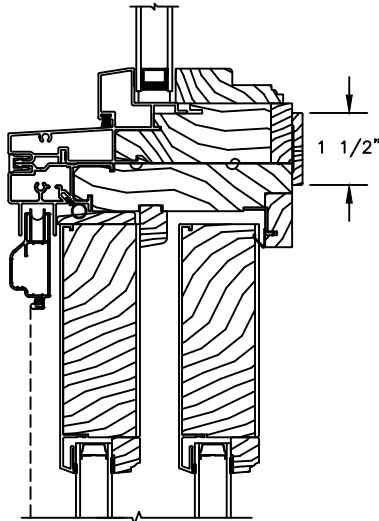

SCALE: 3" = 1'-0"

FRENCH SLIDER

HORIZONTAL MULLION
DIRECT SET/OPERATOR

HORIZONTAL MULLION
RADIUS/STATIONARY

HORIZONTAL MULLION WITH
2" SPREAD MULL
DIRECT SET/OPERATOR
ADDITIONAL WIDTHS INCLUDE:
1", 2", 2 1/2", 3", & 4"