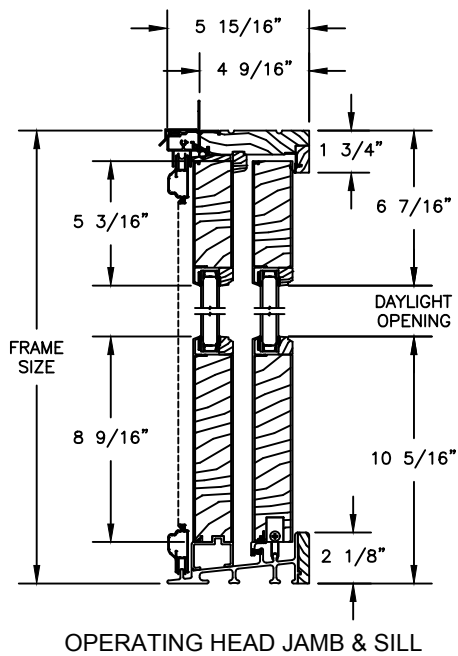

Pinnacle Series

CLAD PATIO DOOR - FRENCH SLIDER

SECTION DETAILS

SCALE: 1 1/2" = 1'-0"