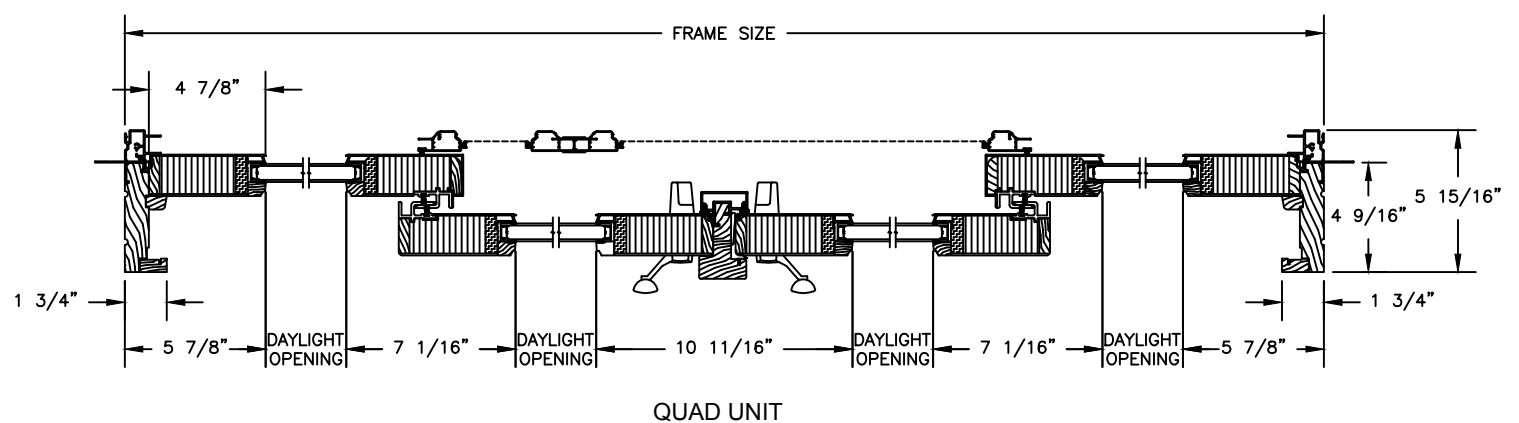

Pinnacle Series

CLAD PATIO DOOR - FRENCH SLIDER

SECTION DETAILS

SCALE: 1 1/2" = 1'-0"