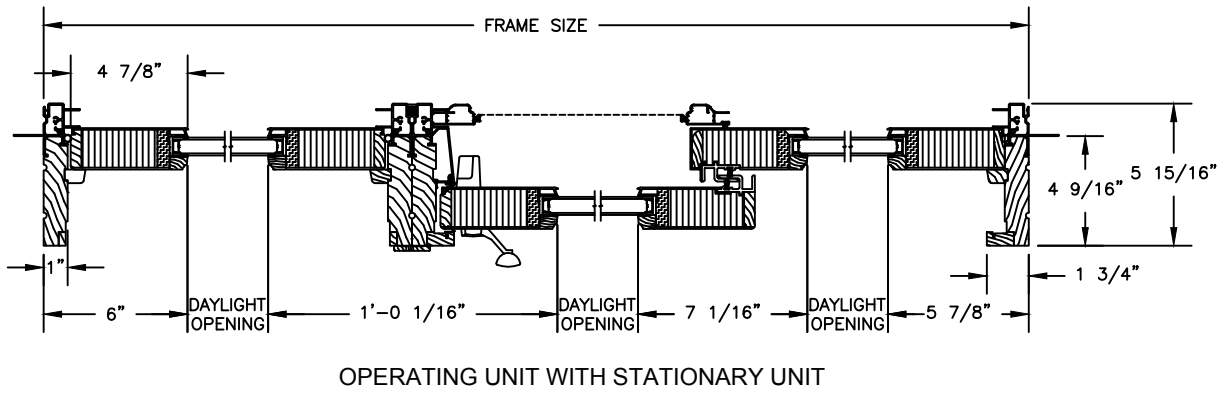

Pinnacle Series

CLAD PATIO DOOR - FRENCH SLIDER

SECTION DETAILS

SCALE: 1 1/2" = 1'-0"