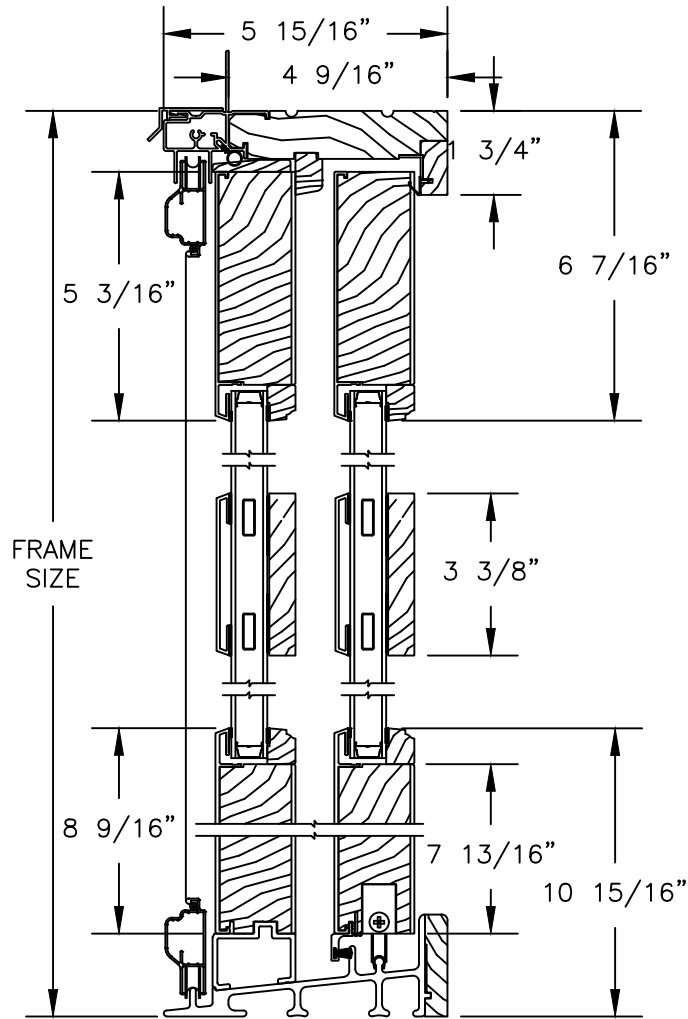

Pinnacle Series

CLAD PATIO DOOR - NARROW SLIDER

SECTION DETAILS

SCALE: 1 1/2" = 1'-0"

OPERATING HEAD JAMB & SILL

STATIONARY HEAD JAMB & SILL

OPERATING UNIT WITH STATIONARY UNIT

QUAD UNIT

Pinnacle Series

CLAD PATIO DOOR - FRENCH SLIDER

SECTION DETAILS

SCALE: 3" = 1'-0"

Pinnacle Series

CLAD PATIO DOOR - FRENCH SIMULATED MIDRAIL

SECTION DETAILS

SCALE: 3" = 1'-0"