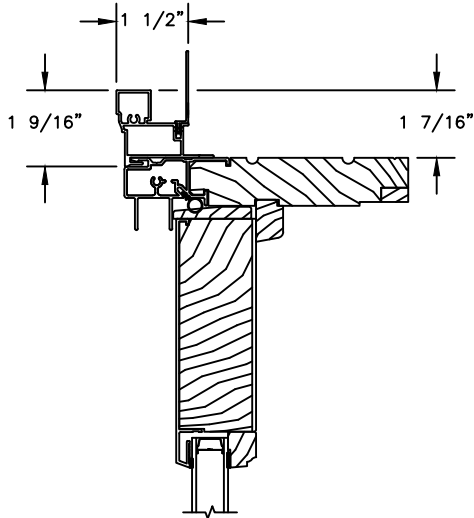

Pinnacle Series

CLAD PATIO DOOR - FRENCH SLIDER

SECTION DETAILS

SCALE: 1 1/2" = 1'-0"

Pinnacle Series

CLAD SLIDING PATIO DOOR

SECTION DETAILS : CASING OPTIONS
SCALE: 3" = 1'-0"

HEAD JAMB & SILL WITH
CLAD BRICKMOULD CASING