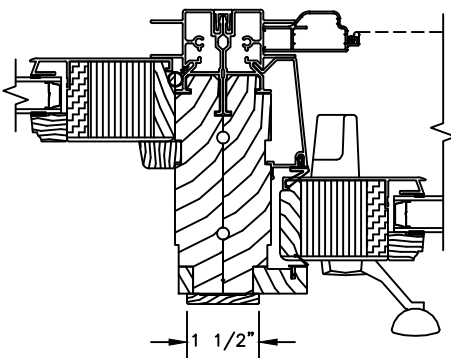

NARROW SLIDER

VERTICAL MULLION
STATIONARY/OPERATOR