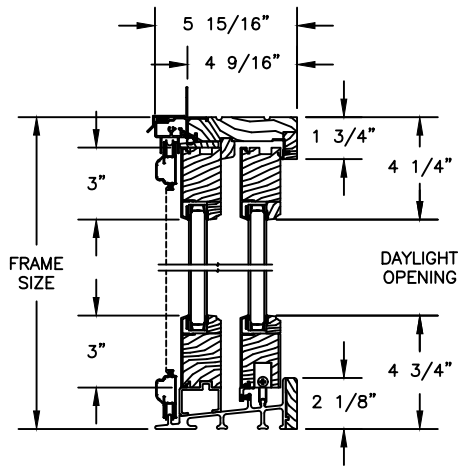

Pinnacle Series

CLAD PATIO DOOR - NARROW SLIDER

SECTION DETAILS

SCALE: 3" = 1'-0"

Pinnacle Series

CLAD PATIO DOOR - NARROW SIMULATED MIDRAIL

SECTION DETAILS

SCALE: 3" = 1'-0"

Pinnacle Series

CLAD PATIO DOOR - NARROW SLIDER

SECTION DETAILS

SCALE: 1 1/2" = 1'-0"

OPERATING HEAD JAMB & SILL

STATIONARY HEAD JAMB & SILL

OPERATING UNIT WITH STATIONARY UNIT

QUAD UNIT

SECTION DETAILS : CONSTRUCTION

SCALE: 1 1/2" = 1'-0"

HEAD JAMB & SILL
2 X 6 FRAME WITH SIDING

JAMBS
2 X 6 FRAME WITH SIDING

HEAD JAMB & SILL
2 X 4 FRAME WITH STUCCO

JAMBS
2 X 4 FRAME WITH STUCCO

Pinnacle Series