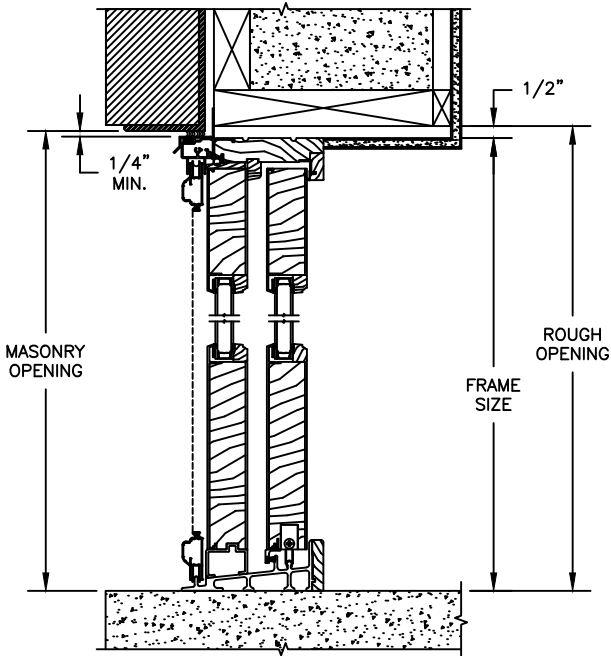

CLAD PATIO DOOR - FRENCH SLIDER

SECTION DETAILS : CONSTRUCTION

SCALE: 1 1/2" = 1'-0"

HEAD JAMB & SILL
2 X 6 FRAME WITH BRICK VENEER

JAMBS
2 X 6 FRAME WITH BRICK VENEER

HEAD JAMB & SILL
8" CONCRETE BLOCK WALL
WITH BRICK VENEER

JAMBS
8" CONCRETE BLOCK WALL
WITH BRICK VENEER