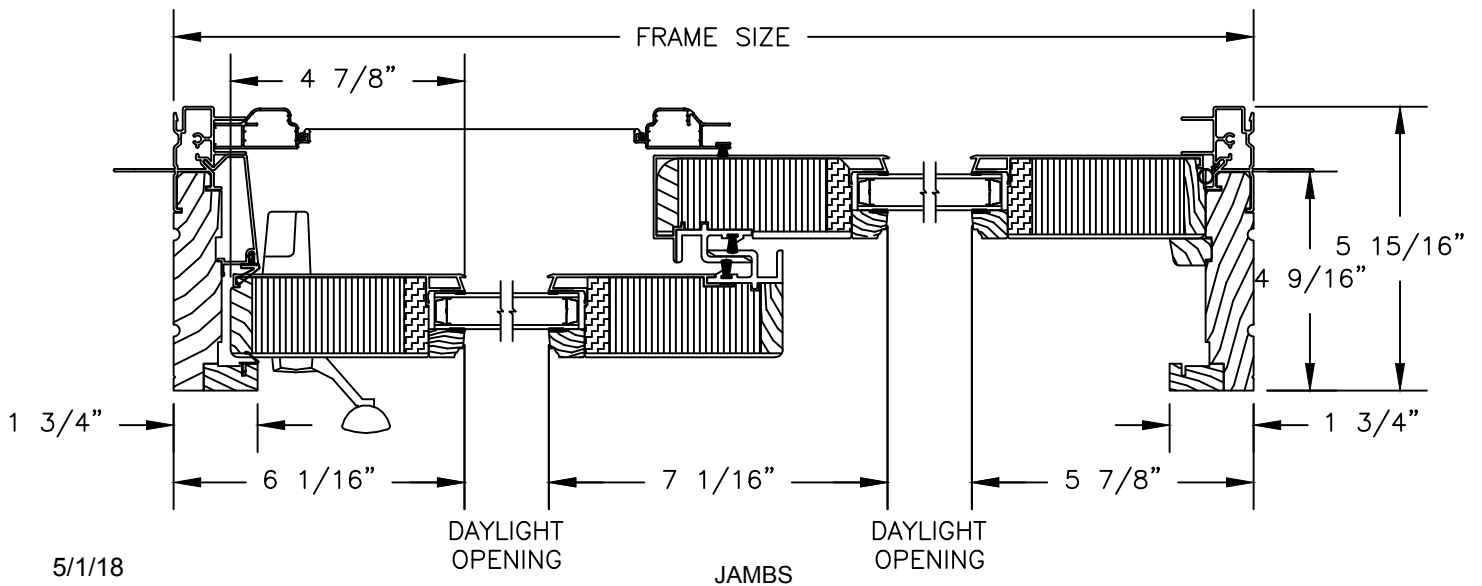

Pinnacle Series

CLAD PATIO DOOR - FRENCH SLIDER

SECTION DETAILS

SCALE: 3" = 1'-0"