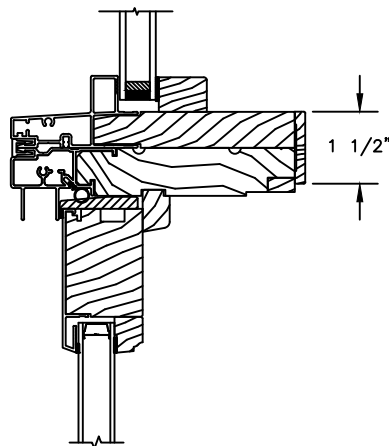

HORIZONTAL MULLION
RADIUS/STATIONARY