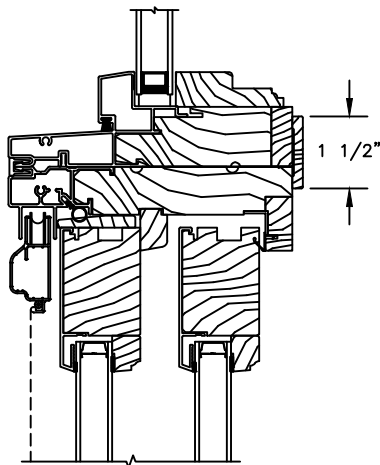

NARROW SLIDER

HORIZONTAL MULLION
DIRECT SET/OPERATOR