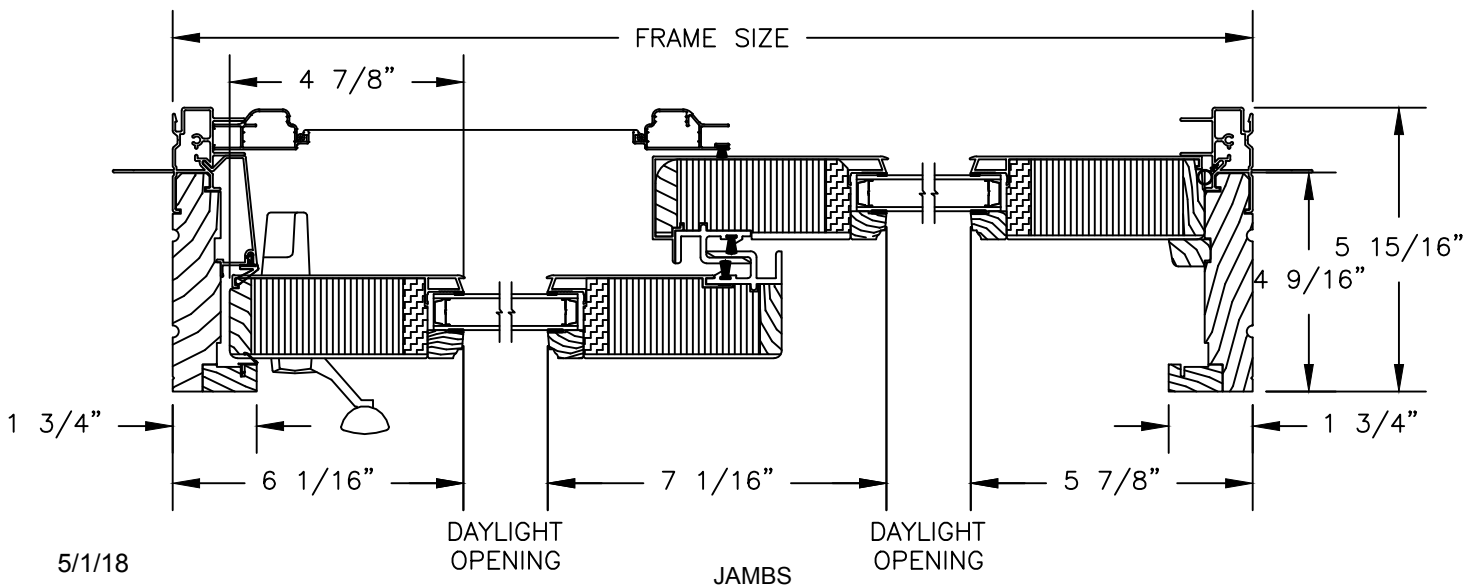

Pinnacle Series

CLAD PATIO DOOR - FRENCH SLIDER

SECTION DETAILS

SCALE: 3" = 1'-0"

Pinnacle Series

CLAD PATIO DOOR - FRENCH SIMULATED MIDRAIL

SECTION DETAILS

SCALE: 3" = 1'-0"