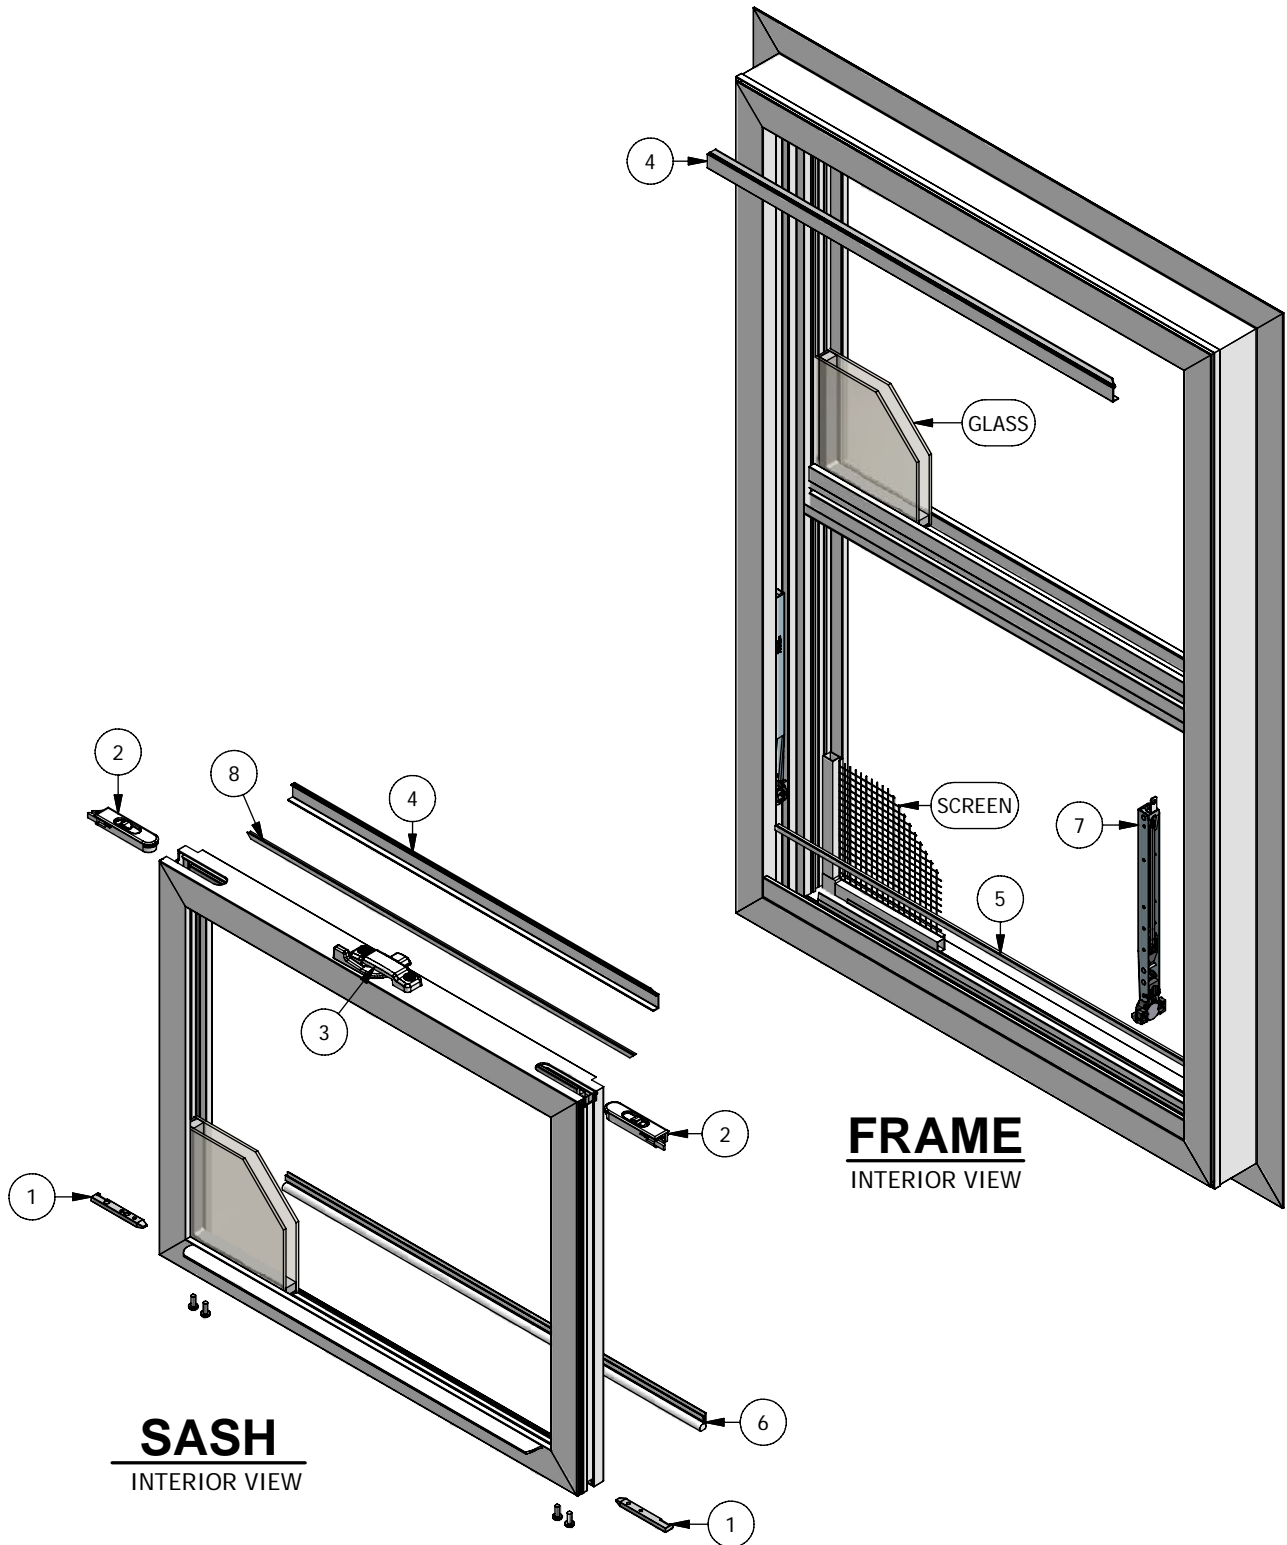

Next Dimension Classic Series

Single Hung (Operating)

Parts Identification

WINDSOR
WINDOWS & DOORS
A Woodgrain Millwork Company

Next Dimension Classic Series

Single Hung (Operating)

Parts Identification

Image	Item #	Description	Color / Finish	Spec	Part #
	1	Tilt Pin	Grey		931058
		Tilt Pin Screws #6 x 1/2" Screw (Qty.1)	White Clay		971001 971010
	2	Tilt Latch (LH Shown)	White	LH	941004
			White	RH	941003
			Clay	LH	941006
			Clay	RH	941005
	3	Lock	White		941001
			Clay Black		941002 941000
		Lock Screws #6 x 5/8" Screw (Qty.2)	White		508085
			Clay Black		538080 508039
	4	Glazing Bead	White		920009
			Clay		920044
			Bronze		920009-BZ
			Black		920009-BK
			Tan	16'	920009-T
			Ivory		920009-I
			Cinnamon		920009-C
			Green		920009-G
White		920009-W			
	5	Frame Weatherstrip	White	FT	951001
			Clay	FT	951002
			Black	FT	951000
	6	Bottom Rail Weatherstrip	White	FT	951003
			Clay	FT	951004
			Black	FT	951005

WINDSOR
WINDOWS & DOORS
A Woodgrain Millwork Company

Next Dimension Classic Series

Single Hung (Operating)

Parts Identification

Image	Item #	Description	Color / Finish	Spec	Part #
	7	Inverted Block and Tackle Balance	*See Inside Sales for sizes not listed	08A	929000
				08B	929001
				10A	929005
				10B	929006
				10C	929007
				12A	929014
				12B	929015
				12C	929016
				12D	929017
				14A	929023
				14B	929024
				14C	929025
				14D	929026
				15D	929033
				16A	929036
				16B	929037
				16C	929038
				16D	929039
				16E	929040
				18A	929076
				18B	929077
				18C	929078
				18D	929079
				18E	929080
				20A	929117
				20B	929118
				20C	929119
				20D	929120
				20E	929122
				22A	929160
22B	929161				
22C	929162				
22D	929163				
22E	929165				
22F	929166				
23B	929182				
23C	929183				
23D	929184				
23E	929185				
24A	929202				
24B	929203				
24C	929204				
24D	929205				
24E	929207				
24F	929208				
26A	929246				
26B	929247				
26C	929248				