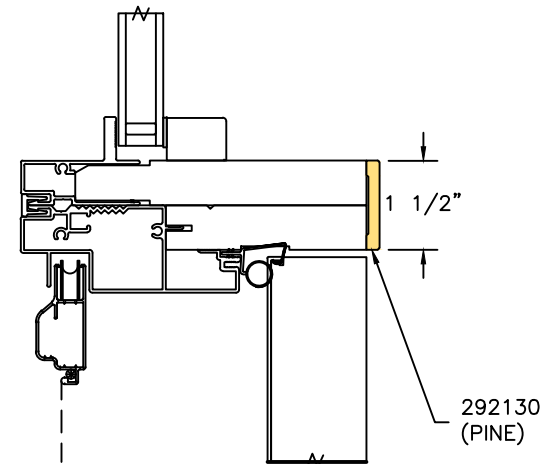

RADIUS OVER IN-SWING DOOR

DETAIL "F"