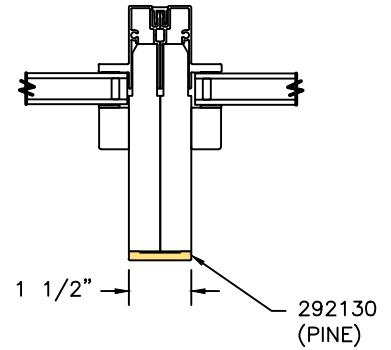

Mull Cover Reference Sheet

Horizontal		Mull Cover Size	Part Number:			Drawing Reference Number
			Pine	Alder	Fir	
<i>Top</i>	<i>Bottom</i>					
Radius	Casement	1 1/2	292130	292130-A	292130-F	DETAIL "A"
Direct Set	Casement	2 1/2	291000	291000-A	291000-F	DETAIL "B"
Radius	Direct Set	1 1/2	292130	292130-A	292130-F	DETAIL "C"
Radius	Double Hung	1 1/2	292130	292130-A	292130-F	DETAIL "D"
Double Hung Transom	Double Hung	1 1/2	292130	292130-A	292130-F	DETAIL "E"
Radius	In-Swing Door	1 1/2	292130	292130-A	292130-F	DETAIL "F"
Radius	Out-swing Door	1 1/2	292130	292130-A	292130-F	DETAIL "G"
Radius	Sliding Patio Door	1 1/2	292130	292130-A	292130-F	DETAIL "H"
Direct Set	In-Swing Door	1 1/2	292130	292130-A	292130-F	DETAIL "I"
Direct Set	Out-Swing Door	1 1/2	292130	292130-A	292130-F	DETAIL "J"
Direct Set	Sliding Patio Door	1 1/2	292130	292130-A	292130-F	DETAIL "K"

Vertical		Mull Cover Size	Part Number:			Drawing Reference Number
			Pine	Alder	Fir	
<i>Left</i>	<i>Right</i>					
Casement	Casement Picture	2 1/2	291000	291000-A	291000-F	DETAIL "L"
Double Hung	Double Hung Picture	1 1/2	292130	292130-A	292130-F	DETAIL "M"
Radius	Radius	1 1/2	292130	292130-A	292130-F	DETAIL "N"
In-Swing Door	In-Swing Door	1 1/2	292130	292130-A	292130-F	DETAIL "O"
Out-Swing Door	Out-Swing Door	1 1/2	292130	292130-A	292130-F	DETAIL "P"
Sliding Patio Door	Sliding Patio Door	1 1/2	292130	292130-A	292130-F	DETAIL "Q"

DIRECT SET OVER IN-SWING DOOR

DETAIL "I"

DIRECT SET OVER OUT-SWING DOOR

DETAIL "J"

DIRECT SET OVER SLIDING PATIO DOOR

DETAIL "K"

CASEMENT — CASEMENT PIC.

DETAIL "L"

DOUBLE HUNG — DOUBLE HUNG PIC.

DETAIL "M"

RADIUS — RADIUS

DETAIL "N"

IN-SWING PATIO DOOR —
IN-SWING PATIO DOOR

DETAIL "O"

OUT-SWING PATIO DOOR —
OUT-SWING PATIO DOOR

DETAIL "P"