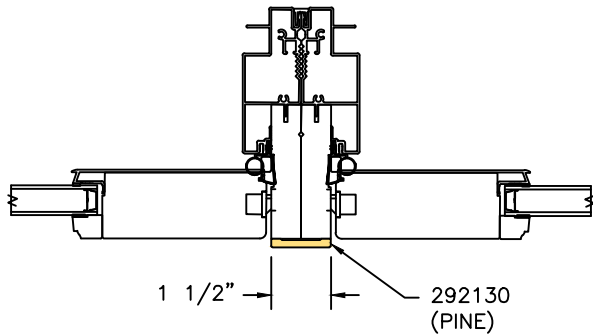

Mull Cover Reference Sheet

Horizontal		Mull Cover Size	Part Number:			Drawing Reference Number
			Pine	Alder	Fir	
<i>Top</i>	<i>Bottom</i>					
Radius	Casement	1 1/2	292130	292130-A	292130-F	DETAIL "A"
Direct Set	Casement	2 1/2	291000	291000-A	291000-F	DETAIL "B"
Radius	Direct Set	1 1/2	292130	292130-A	292130-F	DETAIL "C"
Radius	Double Hung	1 1/2	292130	292130-A	292130-F	DETAIL "D"
Double Hung Transom	Double Hung	1 1/2	292130	292130-A	292130-F	DETAIL "E"
Radius	In-Swing Door	1 1/2	292130	292130-A	292130-F	DETAIL "F"
Radius	Out-swing Door	1 1/2	292130	292130-A	292130-F	DETAIL "G"
Radius	Sliding Patio Door	1 1/2	292130	292130-A	292130-F	DETAIL "H"
Direct Set	In-Swing Door	1 1/2	292130	292130-A	292130-F	DETAIL "I"
Direct Set	Out-Swing Door	1 1/2	292130	292130-A	292130-F	DETAIL "J"
Direct Set	Sliding Patio Door	1 1/2	292130	292130-A	292130-F	DETAIL "K"

Vertical		Mull Cover Size	Part Number:			Drawing Reference Number
			Pine	Alder	Fir	
<i>Left</i>	<i>Right</i>					
Casement	Casement Picture	2 1/2	291000	291000-A	291000-F	DETAIL "L"
Double Hung	Double Hung Picture	1 1/2	292130	292130-A	292130-F	DETAIL "M"
Radius	Radius	1 1/2	292130	292130-A	292130-F	DETAIL "N"
In-Swing Door	In-Swing Door	1 1/2	292130	292130-A	292130-F	DETAIL "O"
Out-Swing Door	Out-Swing Door	1 1/2	292130	292130-A	292130-F	DETAIL "P"
Sliding Patio Door	Sliding Patio Door	1 1/2	292130	292130-A	292130-F	DETAIL "Q"

DOUBLE HUNG — DOUBLE HUNG PIC.

DETAIL "M"

RADIUS — RADIUS

DETAIL "N"

IN-SWING PATIO DOOR —
IN-SWING PATIO DOOR

DETAIL "O"

OUT-SWING PATIO DOOR —
OUT-SWING PATIO DOOR

DETAIL "P"