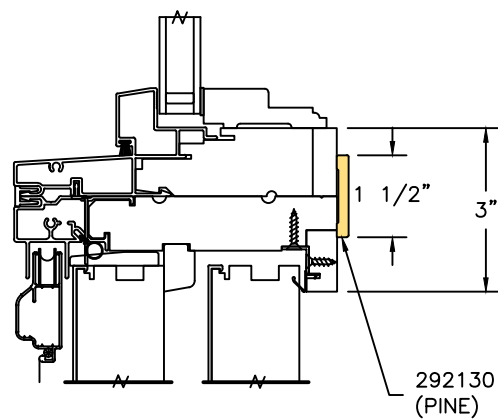

Mull Cover Reference Sheet

Horizontal		Mull Cover Size	Part Number:			Drawing Reference Number
			Pine	Alder	Fir	
<i>Top</i>	<i>Bottom</i>					
Radius	Casement	1 1/2	292130	292130-A	292130-F	DETAIL "A"
Direct Set	Casement	2 1/2	291000	291000-A	291000-F	DETAIL "B"
Radius	Direct Set	1 1/2	292130	292130-A	292130-F	DETAIL "C"
Radius	Double Hung	1 1/2	292130	292130-A	292130-F	DETAIL "D"
Double Hung Transom	Double Hung	1 1/2	292130	292130-A	292130-F	DETAIL "E"
Radius	In-Swing Door	1 1/2	292130	292130-A	292130-F	DETAIL "F"
Radius	Out-swing Door	1 1/2	292130	292130-A	292130-F	DETAIL "G"
Radius	Sliding Patio Door	1 1/2	292130	292130-A	292130-F	DETAIL "H"
Direct Set	In-Swing Door	1 1/2	292130	292130-A	292130-F	DETAIL "I"
Direct Set	Out-Swing Door	1 1/2	292130	292130-A	292130-F	DETAIL "J"
Direct Set	Sliding Patio Door	1 1/2	292130	292130-A	292130-F	DETAIL "K"

Vertical		Mull Cover Size	Part Number:			Drawing Reference Number
			Pine	Alder	Fir	
<i>Left</i>	<i>Right</i>					
Casement	Casement Picture	2 1/2	291000	291000-A	291000-F	DETAIL "L"
Double Hung	Double Hung Picture	1 1/2	292130	292130-A	292130-F	DETAIL "M"
Radius	Radius	1 1/2	292130	292130-A	292130-F	DETAIL "N"
In-Swing Door	In-Swing Door	1 1/2	292130	292130-A	292130-F	DETAIL "O"
Out-Swing Door	Out-Swing Door	1 1/2	292130	292130-A	292130-F	DETAIL "P"
Sliding Patio Door	Sliding Patio Door	1 1/2	292130	292130-A	292130-F	DETAIL "Q"

DIRECT SET OVER IN-SWING DOOR

DETAIL "I"

DIRECT SET OVER OUT-SWING DOOR

DETAIL "J"

DIRECT SET OVER SLIDING PATIO DOOR

DETAIL "K"

CASEMENT — CASEMENT PIC.

DETAIL "L"

DOUBLE HUNG — DOUBLE HUNG PIC.

DETAIL "M"

RADIUS — RADIUS

DETAIL "N"

IN-SWING PATIO DOOR —
IN-SWING PATIO DOOR

DETAIL "O"

OUT-SWING PATIO DOOR —
OUT-SWING PATIO DOOR

DETAIL "P"