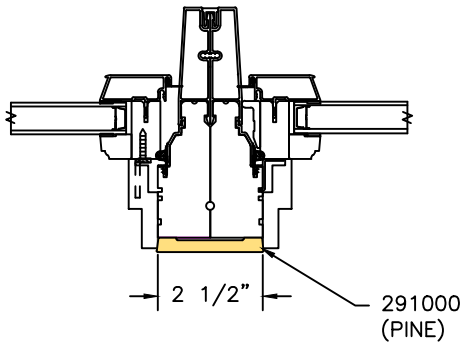

Mull Cover Reference Sheet

Horizontal		Mull Cover Size	Part Number:			Drawing Reference Number
			Pine	Alder	Fir	
<i>Top</i>	<i>Bottom</i>					
Radius	Casement	1 1/2	292130	292130-A	292130-F	DETAIL "A"
Direct Set	Casement	2 1/2	291000	291000-A	291000-F	DETAIL "B"
Radius	Direct Set	1 1/2	292130	292130-A	292130-F	DETAIL "C"
Radius	Double Hung	1 1/2	292130	292130-A	292130-F	DETAIL "D"
Double Hung Transom	Double Hung	1 1/2	292130	292130-A	292130-F	DETAIL "E"
Radius	In-Swing Door	1 1/2	292130	292130-A	292130-F	DETAIL "F"
Radius	Out-swing Door	1 1/2	292130	292130-A	292130-F	DETAIL "G"
Radius	Sliding Patio Door	1 1/2	292130	292130-A	292130-F	DETAIL "H"
Direct Set	In-Swing Door	1 1/2	292130	292130-A	292130-F	DETAIL "I"
Direct Set	Out-Swing Door	1 1/2	292130	292130-A	292130-F	DETAIL "J"
Direct Set	Sliding Patio Door	1 1/2	292130	292130-A	292130-F	DETAIL "K"

Vertical		Mull Cover Size	Part Number:			Drawing Reference Number
			Pine	Alder	Fir	
<i>Left</i>	<i>Right</i>					
Casement	Casement Picture	2 1/2	291000	291000-A	291000-F	DETAIL "L"
Double Hung	Double Hung Picture	1 1/2	292130	292130-A	292130-F	DETAIL "M"
Radius	Radius	1 1/2	292130	292130-A	292130-F	DETAIL "N"
In-Swing Door	In-Swing Door	1 1/2	292130	292130-A	292130-F	DETAIL "O"
Out-Swing Door	Out-Swing Door	1 1/2	292130	292130-A	292130-F	DETAIL "P"
Sliding Patio Door	Sliding Patio Door	1 1/2	292130	292130-A	292130-F	DETAIL "Q"

DIRECT SET OVER IN-SWING DOOR

DETAIL "I"

DIRECT SET OVER OUT-SWING DOOR

DETAIL "J"

DIRECT SET OVER SLIDING PATIO DOOR

DETAIL "K"

CASEMENT — CASEMENT PIC.

DETAIL "L"

DOUBLE HUNG — DOUBLE HUNG PIC.

DETAIL "M"

RADIUS — RADIUS

DETAIL "N"

IN-SWING PATIO DOOR —
IN-SWING PATIO DOOR

DETAIL "O"

OUT-SWING PATIO DOOR —
OUT-SWING PATIO DOOR

DETAIL "P"