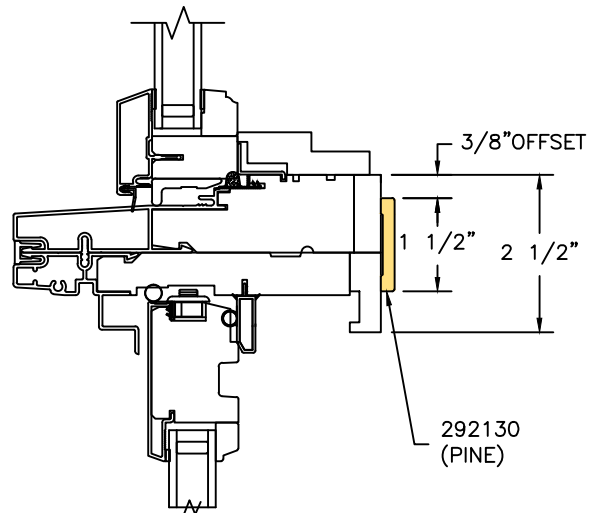

DOUBLE HUNG TRANSOM
OVER DOUBLE HUNG

DETAIL "E"