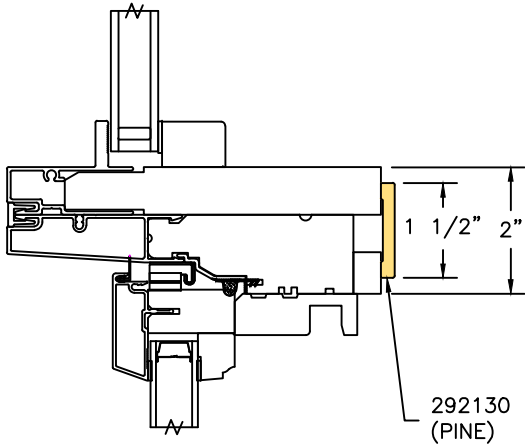

Mull Cover Reference Sheet

Horizontal		Mull Cover Size	Part Number:			Drawing Reference Number
			Pine	Alder	Fir	
<i>Top</i>	<i>Bottom</i>					
Radius	Casement	1 1/2	292130	292130-A	292130-F	DETAIL "A"
Direct Set	Casement	2 1/2	291000	291000-A	291000-F	DETAIL "B"
Radius	Direct Set	1 1/2	292130	292130-A	292130-F	DETAIL "C"
Radius	Double Hung	1 1/2	292130	292130-A	292130-F	DETAIL "D"
Double Hung Transom	Double Hung	1 1/2	292130	292130-A	292130-F	DETAIL "E"
Radius	In-Swing Door	1 1/2	292130	292130-A	292130-F	DETAIL "F"
Radius	Out-swing Door	1 1/2	292130	292130-A	292130-F	DETAIL "G"
Radius	Sliding Patio Door	1 1/2	292130	292130-A	292130-F	DETAIL "H"
Direct Set	In-Swing Door	1 1/2	292130	292130-A	292130-F	DETAIL "I"
Direct Set	Out-Swing Door	1 1/2	292130	292130-A	292130-F	DETAIL "J"
Direct Set	Sliding Patio Door	1 1/2	292130	292130-A	292130-F	DETAIL "K"

Vertical		Mull Cover Size	Part Number:			Drawing Reference Number
			Pine	Alder	Fir	
<i>Left</i>	<i>Right</i>					
Casement	Casement Picture	2 1/2	291000	291000-A	291000-F	DETAIL "L"
Double Hung	Double Hung Picture	1 1/2	292130	292130-A	292130-F	DETAIL "M"
Radius	Radius	1 1/2	292130	292130-A	292130-F	DETAIL "N"
In-Swing Door	In-Swing Door	1 1/2	292130	292130-A	292130-F	DETAIL "O"
Out-Swing Door	Out-Swing Door	1 1/2	292130	292130-A	292130-F	DETAIL "P"
Sliding Patio Door	Sliding Patio Door	1 1/2	292130	292130-A	292130-F	DETAIL "Q"

RADIUS OVER CASEMENT

DETAIL "A"

DIRECT SET OVER CASEMENT

DETAIL "B"

RADIUS OVER DIRECT SET

DETAIL "C"

RADIUS OVER DOUBLE HUNG

DETAIL "D"