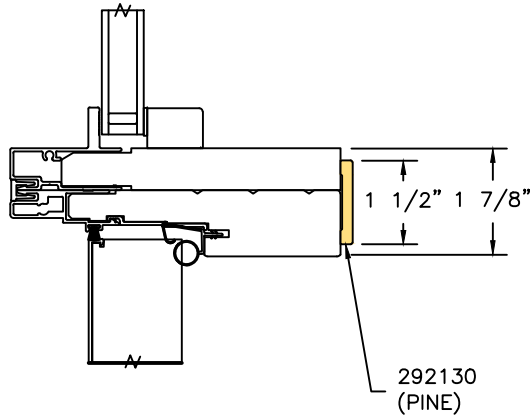

Mull Cover Reference Sheet

Horizontal		Mull Cover Size	Part Number:			Drawing Reference Number
			Pine	Alder	Fir	
<i>Top</i>	<i>Bottom</i>					
Radius	Casement	1 1/2	292130	292130-A	292130-F	DETAIL "A"
Direct Set	Casement	2 1/2	291000	291000-A	291000-F	DETAIL "B"
Radius	Direct Set	1 1/2	292130	292130-A	292130-F	DETAIL "C"
Radius	Double Hung	1 1/2	292130	292130-A	292130-F	DETAIL "D"
Double Hung Transom	Double Hung	1 1/2	292130	292130-A	292130-F	DETAIL "E"
Radius	In-Swing Door	1 1/2	292130	292130-A	292130-F	DETAIL "F"
Radius	Out-swing Door	1 1/2	292130	292130-A	292130-F	DETAIL "G"
Radius	Sliding Patio Door	1 1/2	292130	292130-A	292130-F	DETAIL "H"
Direct Set	In-Swing Door	1 1/2	292130	292130-A	292130-F	DETAIL "I"
Direct Set	Out-Swing Door	1 1/2	292130	292130-A	292130-F	DETAIL "J"
Direct Set	Sliding Patio Door	1 1/2	292130	292130-A	292130-F	DETAIL "K"

Vertical		Mull Cover Size	Part Number:			Drawing Reference Number
			Pine	Alder	Fir	
<i>Left</i>	<i>Right</i>					
Casement	Casement Picture	2 1/2	291000	291000-A	291000-F	DETAIL "L"
Double Hung	Double Hung Picture	1 1/2	292130	292130-A	292130-F	DETAIL "M"
Radius	Radius	1 1/2	292130	292130-A	292130-F	DETAIL "N"
In-Swing Door	In-Swing Door	1 1/2	292130	292130-A	292130-F	DETAIL "O"
Out-Swing Door	Out-Swing Door	1 1/2	292130	292130-A	292130-F	DETAIL "P"
Sliding Patio Door	Sliding Patio Door	1 1/2	292130	292130-A	292130-F	DETAIL "Q"

RADIUS OVER CASEMENT

DETAIL "A"

DIRECT SET OVER CASEMENT

DETAIL "B"

RADIUS OVER DIRECT SET

DETAIL "C"

RADIUS OVER DOUBLE HUNG

DETAIL "D"

DOUBLE HUNG TRANSOM
OVER DOUBLE HUNG

DETAIL "E"

RADIUS OVER IN-SWING DOOR

DETAIL "F"

RADIUS OVER OUT-SWING DOOR

DETAIL "G"

RADIUS OVER SLIDING PATIO DOOR

DETAIL "H"