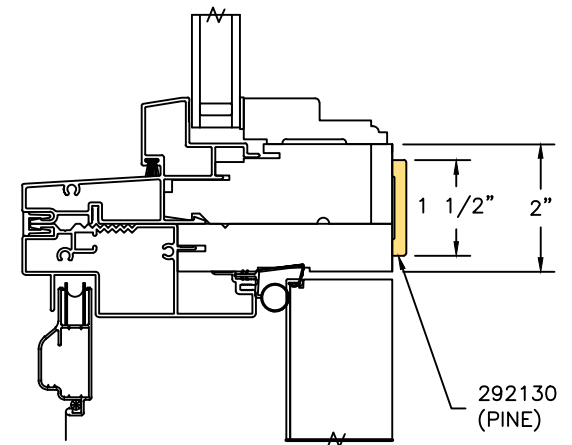

DIRECT SET OVER IN-SWING DOOR

DETAIL "I"