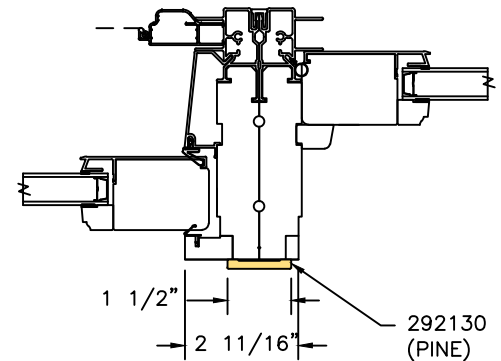

SLIDING PATIO DOOR —
SLIDING PATIO DOOR

DETAIL "Q"