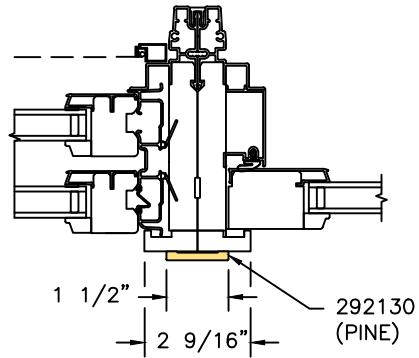

Mull Cover Reference Sheet

Horizontal		Mull Cover Size	Part Number:			Drawing Reference Number
			Pine	Alder	Fir	
<i>Top</i>	<i>Bottom</i>					
Radius	Casement	1 1/2	292130	292130-A	292130-F	DETAIL "A"
Direct Set	Casement	2 1/2	291000	291000-A	291000-F	DETAIL "B"
Radius	Direct Set	1 1/2	292130	292130-A	292130-F	DETAIL "C"
Radius	Double Hung	1 1/2	292130	292130-A	292130-F	DETAIL "D"
Double Hung Transom	Double Hung	1 1/2	292130	292130-A	292130-F	DETAIL "E"
Radius	In-Swing Door	1 1/2	292130	292130-A	292130-F	DETAIL "F"
Radius	Out-swing Door	1 1/2	292130	292130-A	292130-F	DETAIL "G"
Radius	Sliding Patio Door	1 1/2	292130	292130-A	292130-F	DETAIL "H"
Direct Set	In-Swing Door	1 1/2	292130	292130-A	292130-F	DETAIL "I"
Direct Set	Out-Swing Door	1 1/2	292130	292130-A	292130-F	DETAIL "J"
Direct Set	Sliding Patio Door	1 1/2	292130	292130-A	292130-F	DETAIL "K"

Vertical		Mull Cover Size	Part Number:			Drawing Reference Number
			Pine	Alder	Fir	
<i>Left</i>	<i>Right</i>					
Casement	Casement Picture	2 1/2	291000	291000-A	291000-F	DETAIL "L"
Double Hung	Double Hung Picture	1 1/2	292130	292130-A	292130-F	DETAIL "M"
Radius	Radius	1 1/2	292130	292130-A	292130-F	DETAIL "N"
In-Swing Door	In-Swing Door	1 1/2	292130	292130-A	292130-F	DETAIL "O"
Out-Swing Door	Out-Swing Door	1 1/2	292130	292130-A	292130-F	DETAIL "P"
Sliding Patio Door	Sliding Patio Door	1 1/2	292130	292130-A	292130-F	DETAIL "Q"

DIRECT SET OVER IN-SWING DOOR

DETAIL "I"

DIRECT SET OVER OUT-SWING DOOR

DETAIL "J"

DIRECT SET OVER SLIDING PATIO DOOR

DETAIL "K"

CASEMENT — CASEMENT PIC.

DETAIL "L"

DOUBLE HUNG — DOUBLE HUNG PIC.

DETAIL "M"

RADIUS — RADIUS

DETAIL "N"

IN-SWING PATIO DOOR —
IN-SWING PATIO DOOR

DETAIL "O"

OUT-SWING PATIO DOOR —
OUT-SWING PATIO DOOR

DETAIL "P"