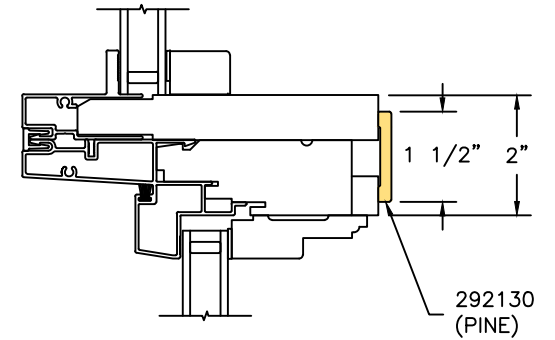

Mull Cover Reference Sheet

Horizontal		Mull Cover Size	Part Number:			Drawing Reference Number
			Pine	Alder	Fir	
<i>Top</i>	<i>Bottom</i>					
Radius	Casement	1 1/2	292130	292130-A	292130-F	DETAIL "A"
Direct Set	Casement	2 1/2	291000	291000-A	291000-F	DETAIL "B"
Radius	Direct Set	1 1/2	292130	292130-A	292130-F	DETAIL "C"
Radius	Double Hung	1 1/2	292130	292130-A	292130-F	DETAIL "D"
Double Hung Transom	Double Hung	1 1/2	292130	292130-A	292130-F	DETAIL "E"
Radius	In-Swing Door	1 1/2	292130	292130-A	292130-F	DETAIL "F"
Radius	Out-swing Door	1 1/2	292130	292130-A	292130-F	DETAIL "G"
Radius	Sliding Patio Door	1 1/2	292130	292130-A	292130-F	DETAIL "H"
Direct Set	In-Swing Door	1 1/2	292130	292130-A	292130-F	DETAIL "I"
Direct Set	Out-Swing Door	1 1/2	292130	292130-A	292130-F	DETAIL "J"
Direct Set	Sliding Patio Door	1 1/2	292130	292130-A	292130-F	DETAIL "K"

Vertical		Mull Cover Size	Part Number:			Drawing Reference Number
			Pine	Alder	Fir	
<i>Left</i>	<i>Right</i>					
Casement	Casement Picture	2 1/2	291000	291000-A	291000-F	DETAIL "L"
Double Hung	Double Hung Picture	1 1/2	292130	292130-A	292130-F	DETAIL "M"
Radius	Radius	1 1/2	292130	292130-A	292130-F	DETAIL "N"
In-Swing Door	In-Swing Door	1 1/2	292130	292130-A	292130-F	DETAIL "O"
Out-Swing Door	Out-Swing Door	1 1/2	292130	292130-A	292130-F	DETAIL "P"
Sliding Patio Door	Sliding Patio Door	1 1/2	292130	292130-A	292130-F	DETAIL "Q"

RADIUS OVER CASEMENT

DETAIL "A"

DIRECT SET OVER CASEMENT

DETAIL "B"

RADIUS OVER DIRECT SET

DETAIL "C"

RADIUS OVER DOUBLE HUNG

DETAIL "D"