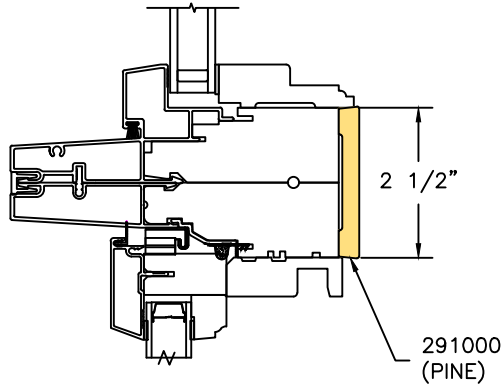

DIRECT SET OVER CASEMENT

DETAIL "B"