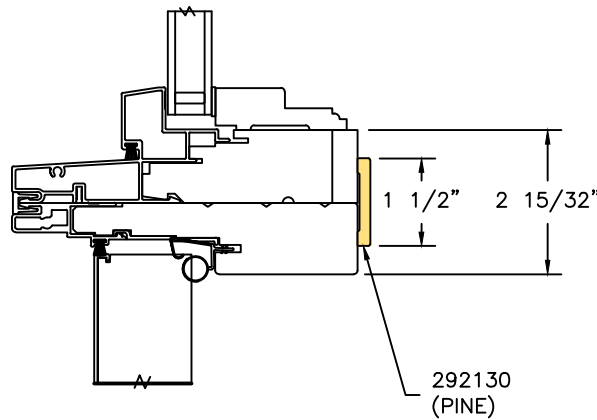

DIRECT SET OVER OUT-SWING DOOR

DETAIL "J"