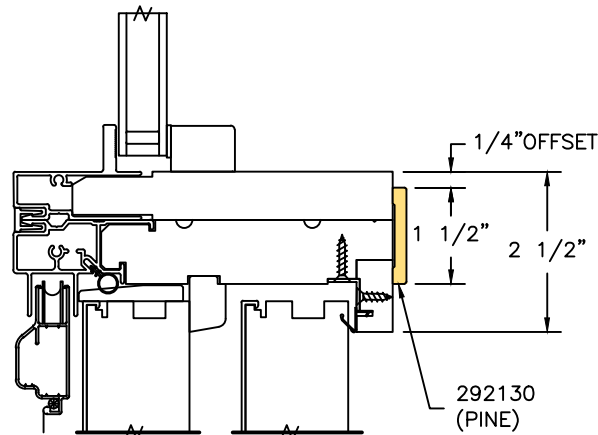

RADIUS OVER SLIDING PATIO DOOR

DETAIL "H"