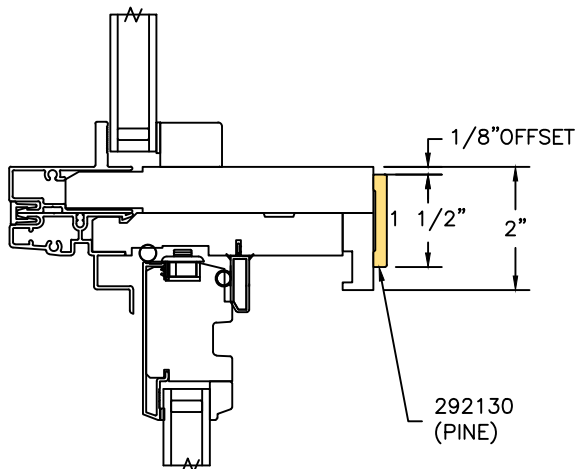

Mull Cover Reference Sheet

Horizontal		Mull Cover Size	Part Number:			Drawing Reference Number
			Pine	Alder	Fir	
<i>Top</i>	<i>Bottom</i>					
Radius	Casement	1 1/2	292130	292130-A	292130-F	DETAIL "A"
Direct Set	Casement	2 1/2	291000	291000-A	291000-F	DETAIL "B"
Radius	Direct Set	1 1/2	292130	292130-A	292130-F	DETAIL "C"
Radius	Double Hung	1 1/2	292130	292130-A	292130-F	DETAIL "D"
Double Hung Transom	Double Hung	1 1/2	292130	292130-A	292130-F	DETAIL "E"
Radius	In-Swing Door	1 1/2	292130	292130-A	292130-F	DETAIL "F"
Radius	Out-swing Door	1 1/2	292130	292130-A	292130-F	DETAIL "G"
Radius	Sliding Patio Door	1 1/2	292130	292130-A	292130-F	DETAIL "H"
Direct Set	In-Swing Door	1 1/2	292130	292130-A	292130-F	DETAIL "I"
Direct Set	Out-Swing Door	1 1/2	292130	292130-A	292130-F	DETAIL "J"
Direct Set	Sliding Patio Door	1 1/2	292130	292130-A	292130-F	DETAIL "K"

Vertical		Mull Cover Size	Part Number:			Drawing Reference Number
			Pine	Alder	Fir	
<i>Left</i>	<i>Right</i>					
Casement	Casement Picture	2 1/2	291000	291000-A	291000-F	DETAIL "L"
Double Hung	Double Hung Picture	1 1/2	292130	292130-A	292130-F	DETAIL "M"
Radius	Radius	1 1/2	292130	292130-A	292130-F	DETAIL "N"
In-Swing Door	In-Swing Door	1 1/2	292130	292130-A	292130-F	DETAIL "O"
Out-Swing Door	Out-Swing Door	1 1/2	292130	292130-A	292130-F	DETAIL "P"
Sliding Patio Door	Sliding Patio Door	1 1/2	292130	292130-A	292130-F	DETAIL "Q"

RADIUS OVER CASEMENT

DETAIL "A"

DIRECT SET OVER CASEMENT

DETAIL "B"

RADIUS OVER DIRECT SET

DETAIL "C"

RADIUS OVER DOUBLE HUNG

DETAIL "D"