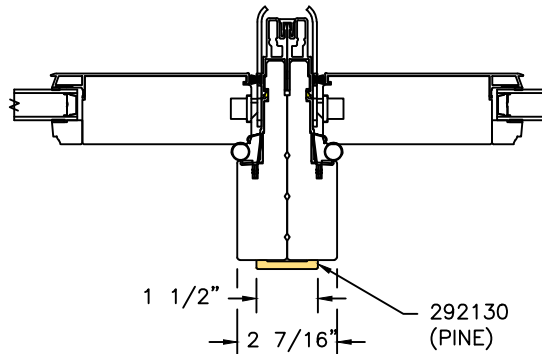

Mull Cover Reference Sheet

Horizontal		Mull Cover Size	Part Number:			Drawing Reference Number
			Pine	Alder	Fir	
<i>Top</i>	<i>Bottom</i>					
Radius	Casement	1 1/2	292130	292130-A	292130-F	DETAIL "A"
Direct Set	Casement	2 1/2	291000	291000-A	291000-F	DETAIL "B"
Radius	Direct Set	1 1/2	292130	292130-A	292130-F	DETAIL "C"
Radius	Double Hung	1 1/2	292130	292130-A	292130-F	DETAIL "D"
Double Hung Transom	Double Hung	1 1/2	292130	292130-A	292130-F	DETAIL "E"
Radius	In-Swing Door	1 1/2	292130	292130-A	292130-F	DETAIL "F"
Radius	Out-swing Door	1 1/2	292130	292130-A	292130-F	DETAIL "G"
Radius	Sliding Patio Door	1 1/2	292130	292130-A	292130-F	DETAIL "H"
Direct Set	In-Swing Door	1 1/2	292130	292130-A	292130-F	DETAIL "I"
Direct Set	Out-Swing Door	1 1/2	292130	292130-A	292130-F	DETAIL "J"
Direct Set	Sliding Patio Door	1 1/2	292130	292130-A	292130-F	DETAIL "K"

Vertical		Mull Cover Size	Part Number:			Drawing Reference Number
			Pine	Alder	Fir	
<i>Left</i>	<i>Right</i>					
Casement	Casement Picture	2 1/2	291000	291000-A	291000-F	DETAIL "L"
Double Hung	Double Hung Picture	1 1/2	292130	292130-A	292130-F	DETAIL "M"
Radius	Radius	1 1/2	292130	292130-A	292130-F	DETAIL "N"
In-Swing Door	In-Swing Door	1 1/2	292130	292130-A	292130-F	DETAIL "O"
Out-Swing Door	Out-Swing Door	1 1/2	292130	292130-A	292130-F	DETAIL "P"
Sliding Patio Door	Sliding Patio Door	1 1/2	292130	292130-A	292130-F	DETAIL "Q"

DOUBLE HUNG — DOUBLE HUNG PIC.

DETAIL "M"

RADIUS — RADIUS

DETAIL "N"

IN-SWING PATIO DOOR —
IN-SWING PATIO DOOR

DETAIL "O"

OUT-SWING PATIO DOOR —
OUT-SWING PATIO DOOR

DETAIL "P"