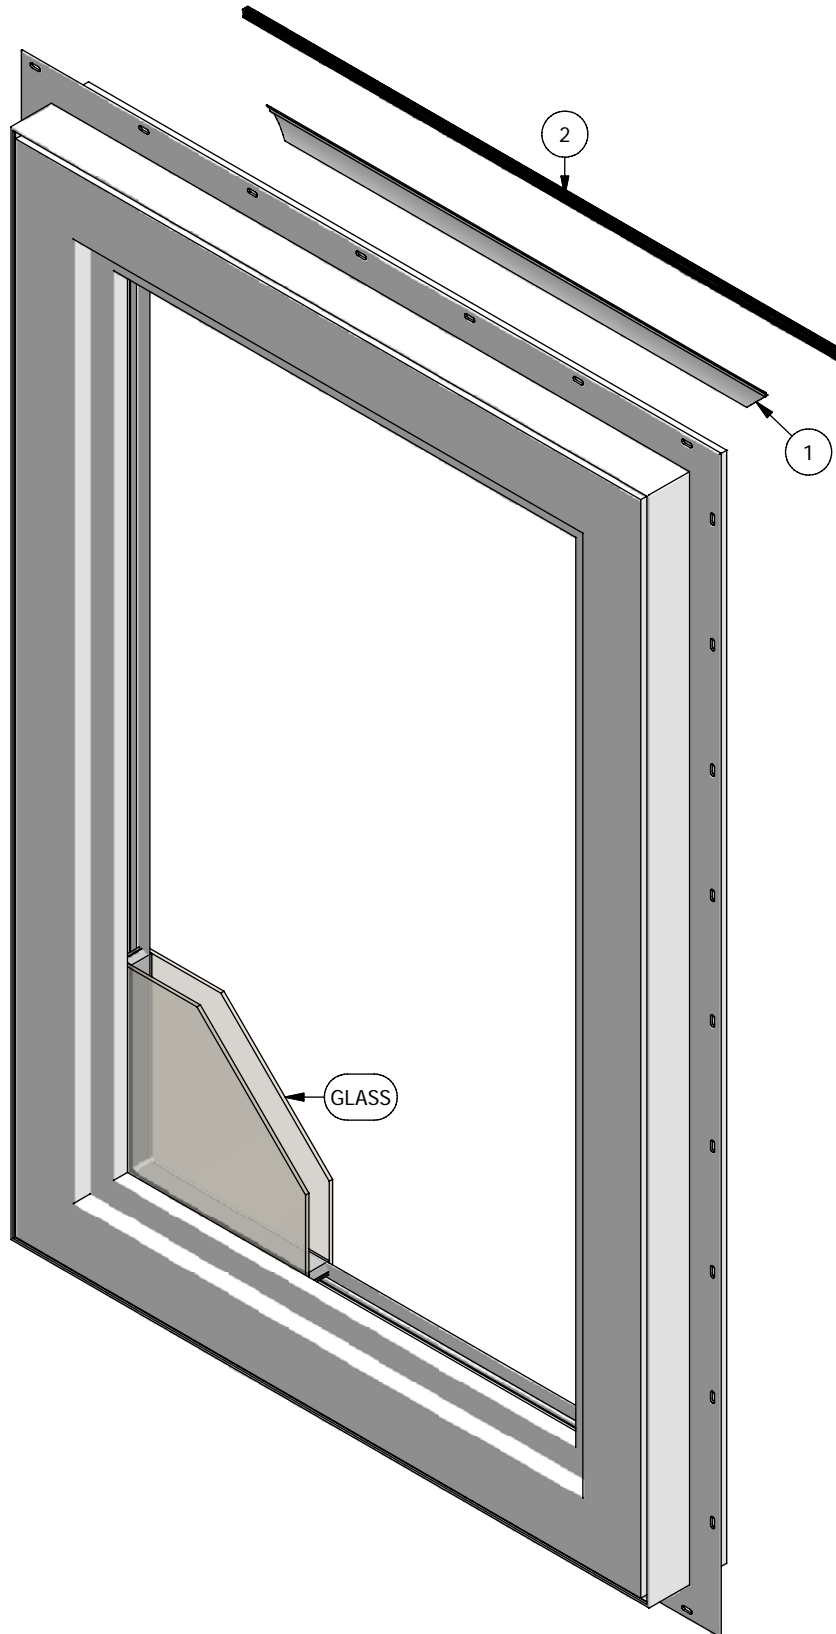

Next Dimension Signature Series Casement (Picture) Parts Identification

Next Dimension Signature Series

Casement (Picture)

Parts Identification

| Image | Item # | Description | Color / Finish | Spec | Part # |
|---|----------|------------------------------------|----------------|-----------|---------|
|  | 1 | Glazing Bead Prior to June 2014 | White | 13' | 900043 |
| | | | Almond | | 900110 |
| | Clay | 901043 | | | |
| | Bronze | 900043-BZ | | | |
| | Black | 900043-BK | | | |
| | Tan | 900043-T | | | |
| | Ivory | 900043-I | | | |
| | Cinnamon | 900043-C | | | |
| | Green | 900043-G | | | |
| | White | 900043-W | | | |
|  | | Glazing Bead | White | | |
| | | | Clay | | 701005 |
|  | 2 | Weatherstrip Prior to June 2014 | Black | LF | 2370074 |
| No Image | | Glazing Tape 1/16" x 1/2" | White | 216' Roll | 394100 |