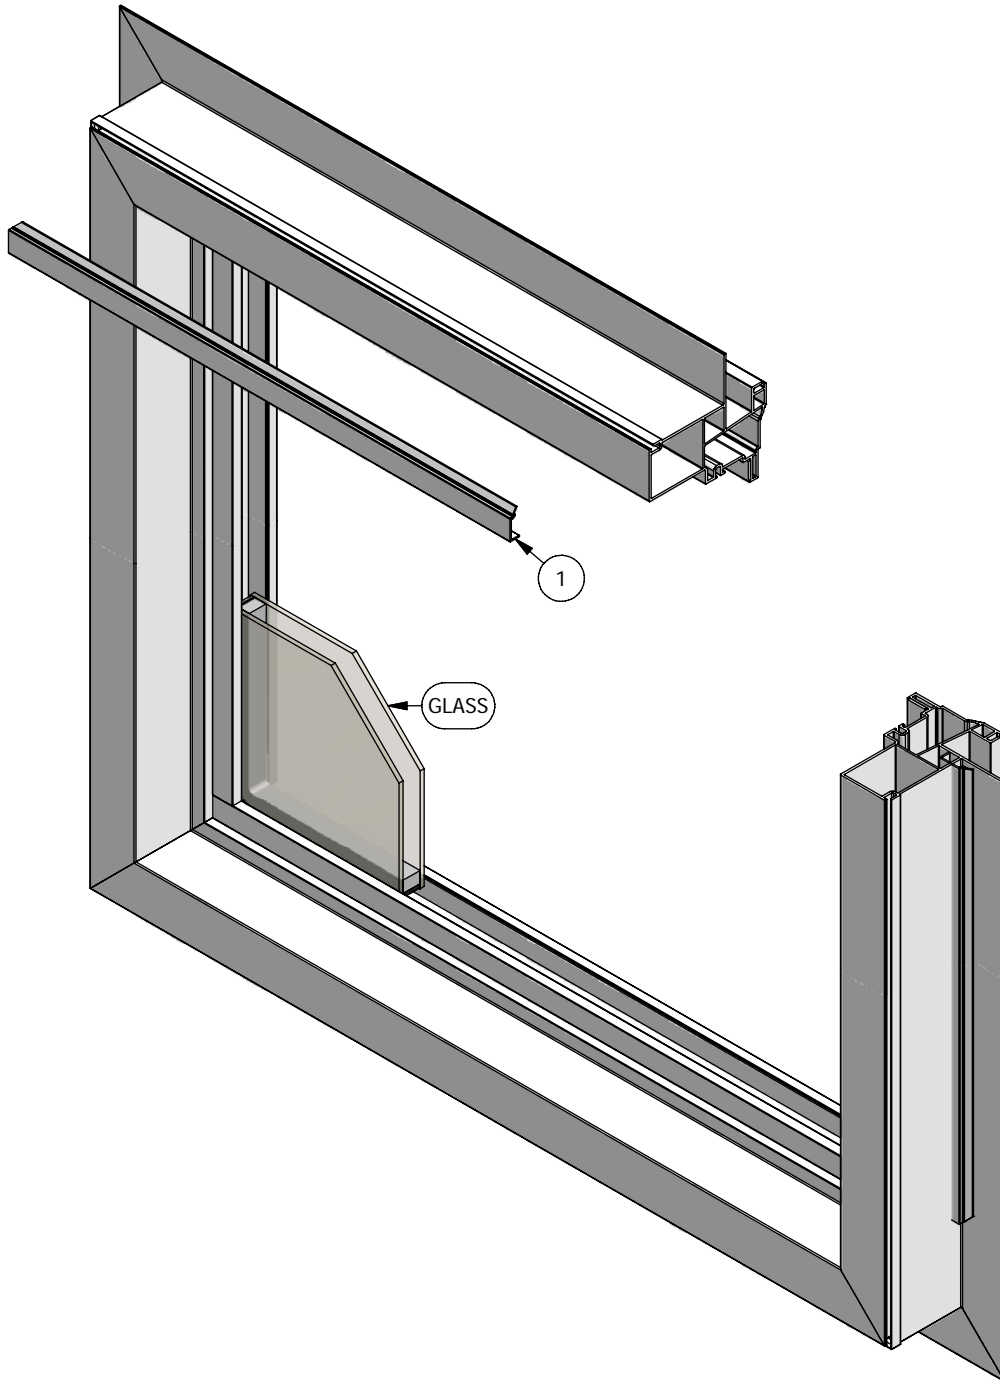

Next Dimension Classic Series

Single Hung (Fixed)

Parts Identification

Next Dimension Classic Series

Single Hung (Fixed)

Parts Identification

| Image | Item # | Description | Color / Finish | Spec | Part # |
|---|--------|------------------------------|--|-----------|--|
|  | 1 | Glazing Bead | White Clay Bronze Black Tan Ivory Cinnamon Green White | 16' | 920009 920044 920009-BZ 920009-BK 920009-T 920009-I 920009-C 920009-G 920009-W |
| No Image | | Glazing Tape 1/16" x 1/2" | White | 216' Roll | 394100 |