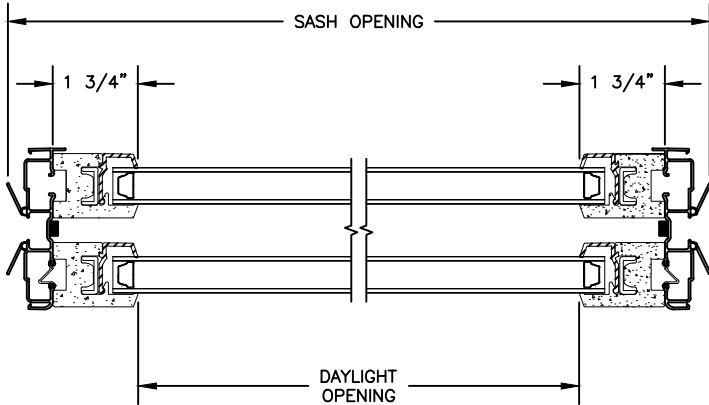

## CELLULAR PVC DOUBLE HUNG

SECTION DETAILS : SASH REPLACEMENT KIT

SCALE: 3" = 1'-0"

HEAD JAMB & SILL

JAMBS