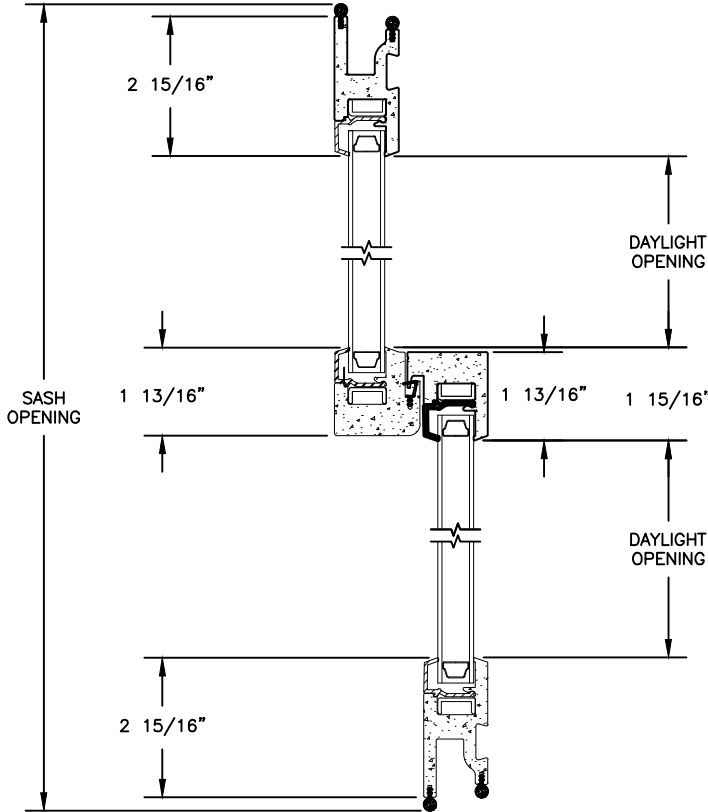

## CELLULAR PVC DOUBLE HUNG

SECTION DETAILS : SASH REPLACEMENT KIT

SCALE: 3" = 1'-0"

HEAD JAMB & SILL

JAMBS