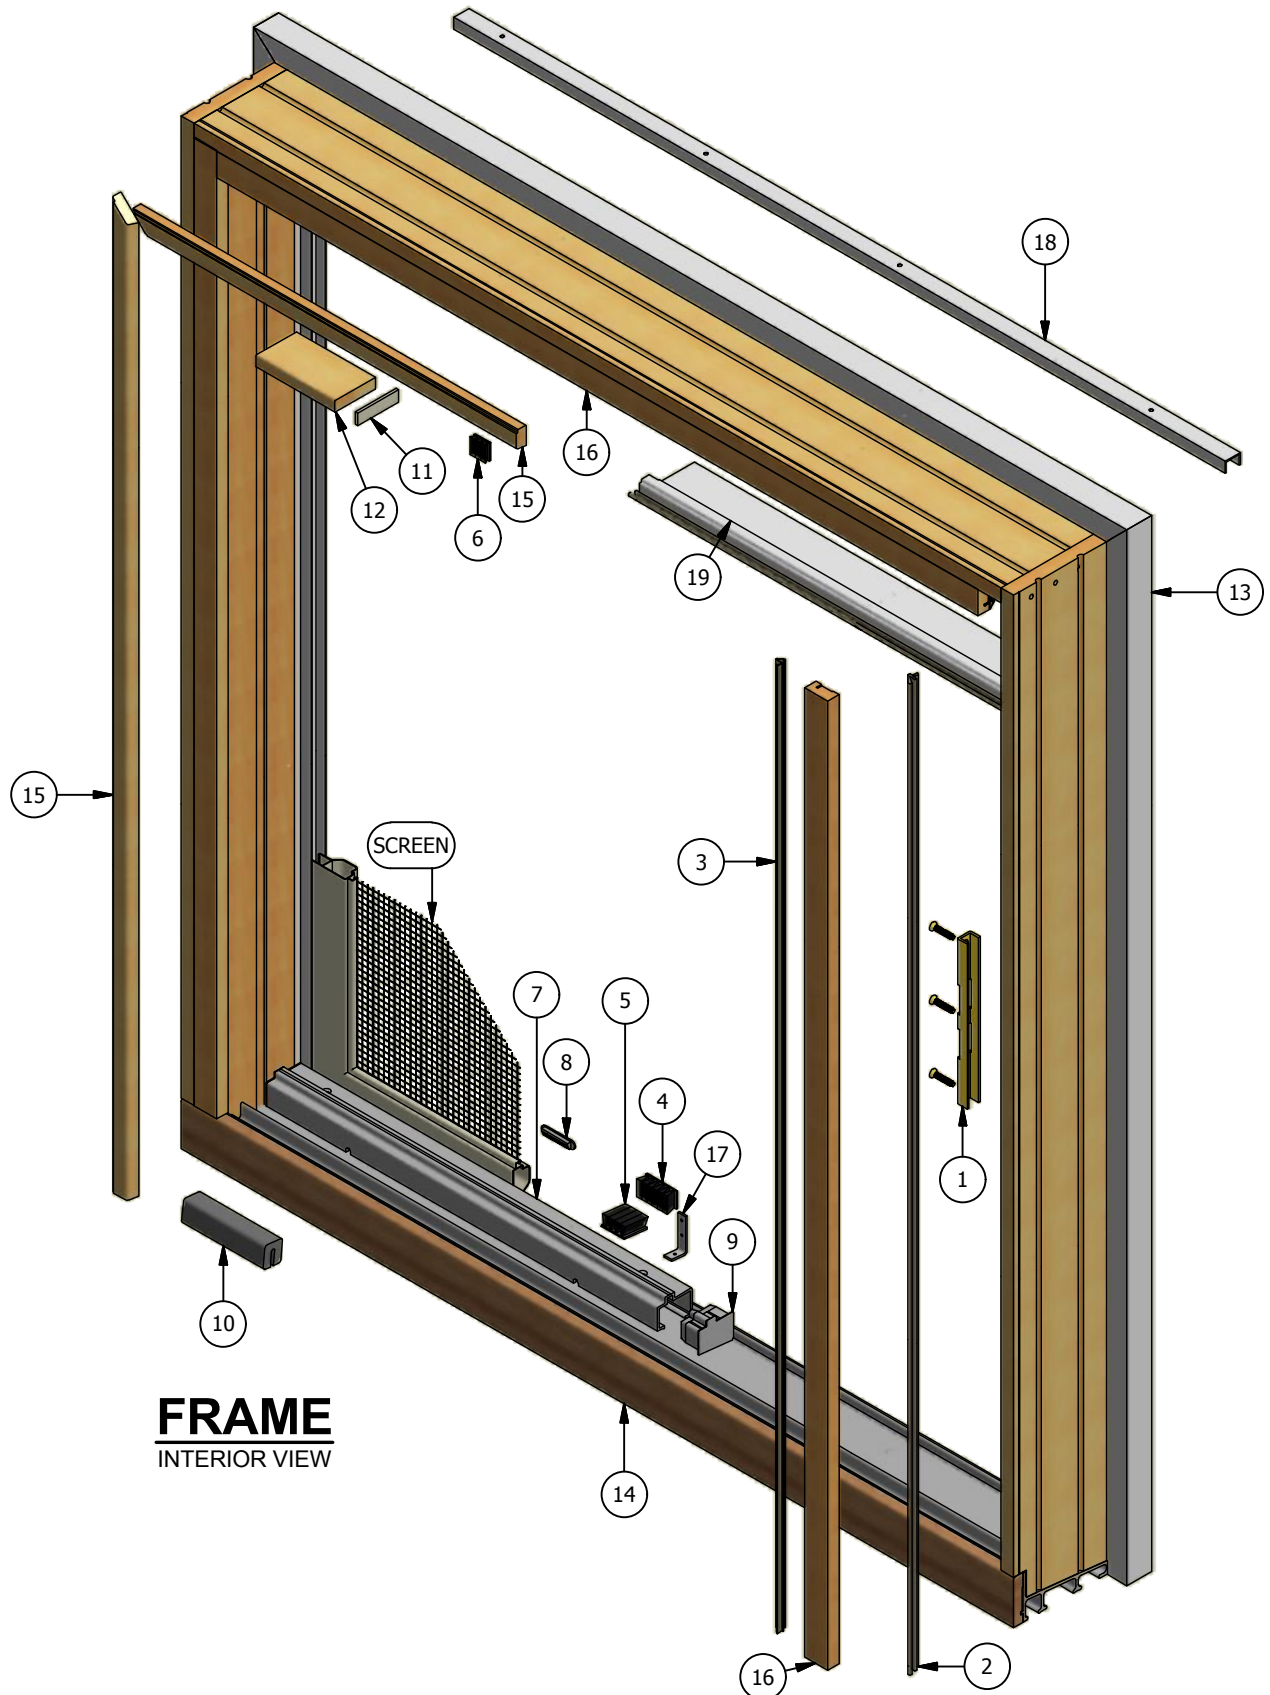

WINDSOR
WINDOWS & DOORS
A Woodgrain Millwork Company

Pinnacle Series

Primed Sliding Patio Door (Stat-Active)

Parts Identification

Pinnacle Series

Primed Sliding Patio Door (Stat-Active)

Parts Identification

Pinnacle Series

Primed Sliding Patio Door (Stat-Active)

Parts Identification

Image	Item #	Description	Color / Finish / Size	Spec	Part #
	1	Keeper (May '09 - Current)	Standard Seacoast		2480053 2480056
		Keeper Screws #10 x 1 1/4" Screw (Qty.3)	Standard Seacoast		508105 518105
	2	Active Jamb Weatherstrip			2384100
	3	Interior Stop Weatherstrip			2384105
	4	Setting Block Dust Pad			2384131
	5	Sill Dust Pad			2384130
	6	Upper Frame Dust Pad			2384133
	7	Setting Block	Grey	2-6	2384704
			Grey	3-0	2384708
			Grey	4-0	2384712
			Brown	2-6	2384705
			Brown	3-0	2384709
Brown	4-0	2384713			
	8	Setting Block Weep Cover	Grey		2384140
			Brown		2384141
	9	Setting Block End Cap (LH Shown)	Grey	LH	2384750
			Grey	RH	2384753
			Brown	LH	2384751
			Brown	RH	2384754

Pinnacle Series

Primed Sliding Patio Door (Stat-Active)

Parts Identification

Image	Item #	Description	Color / Finish / Size	Spec	Part #
	10	Sill Bumper	Grey Brown		2384981 2384982
	11	Head Bumper Pad			2384983
	12	Head Bumper Block	8' Pine Lineal		2386225
	13	Exterior Casing (Head & Sides) (See Accessory section for other options)	14' Lineal Length		2380007
	14	Oak Threshold		3-0 4-0 5-0 6-0 8-0 10-0 12-0 16-0	2386007 2386008 2386009 2386010 2386011 2386012 2386013 2386014
	15	Inactive Jamb Parting Stop	9' Pine Lineal		2385414