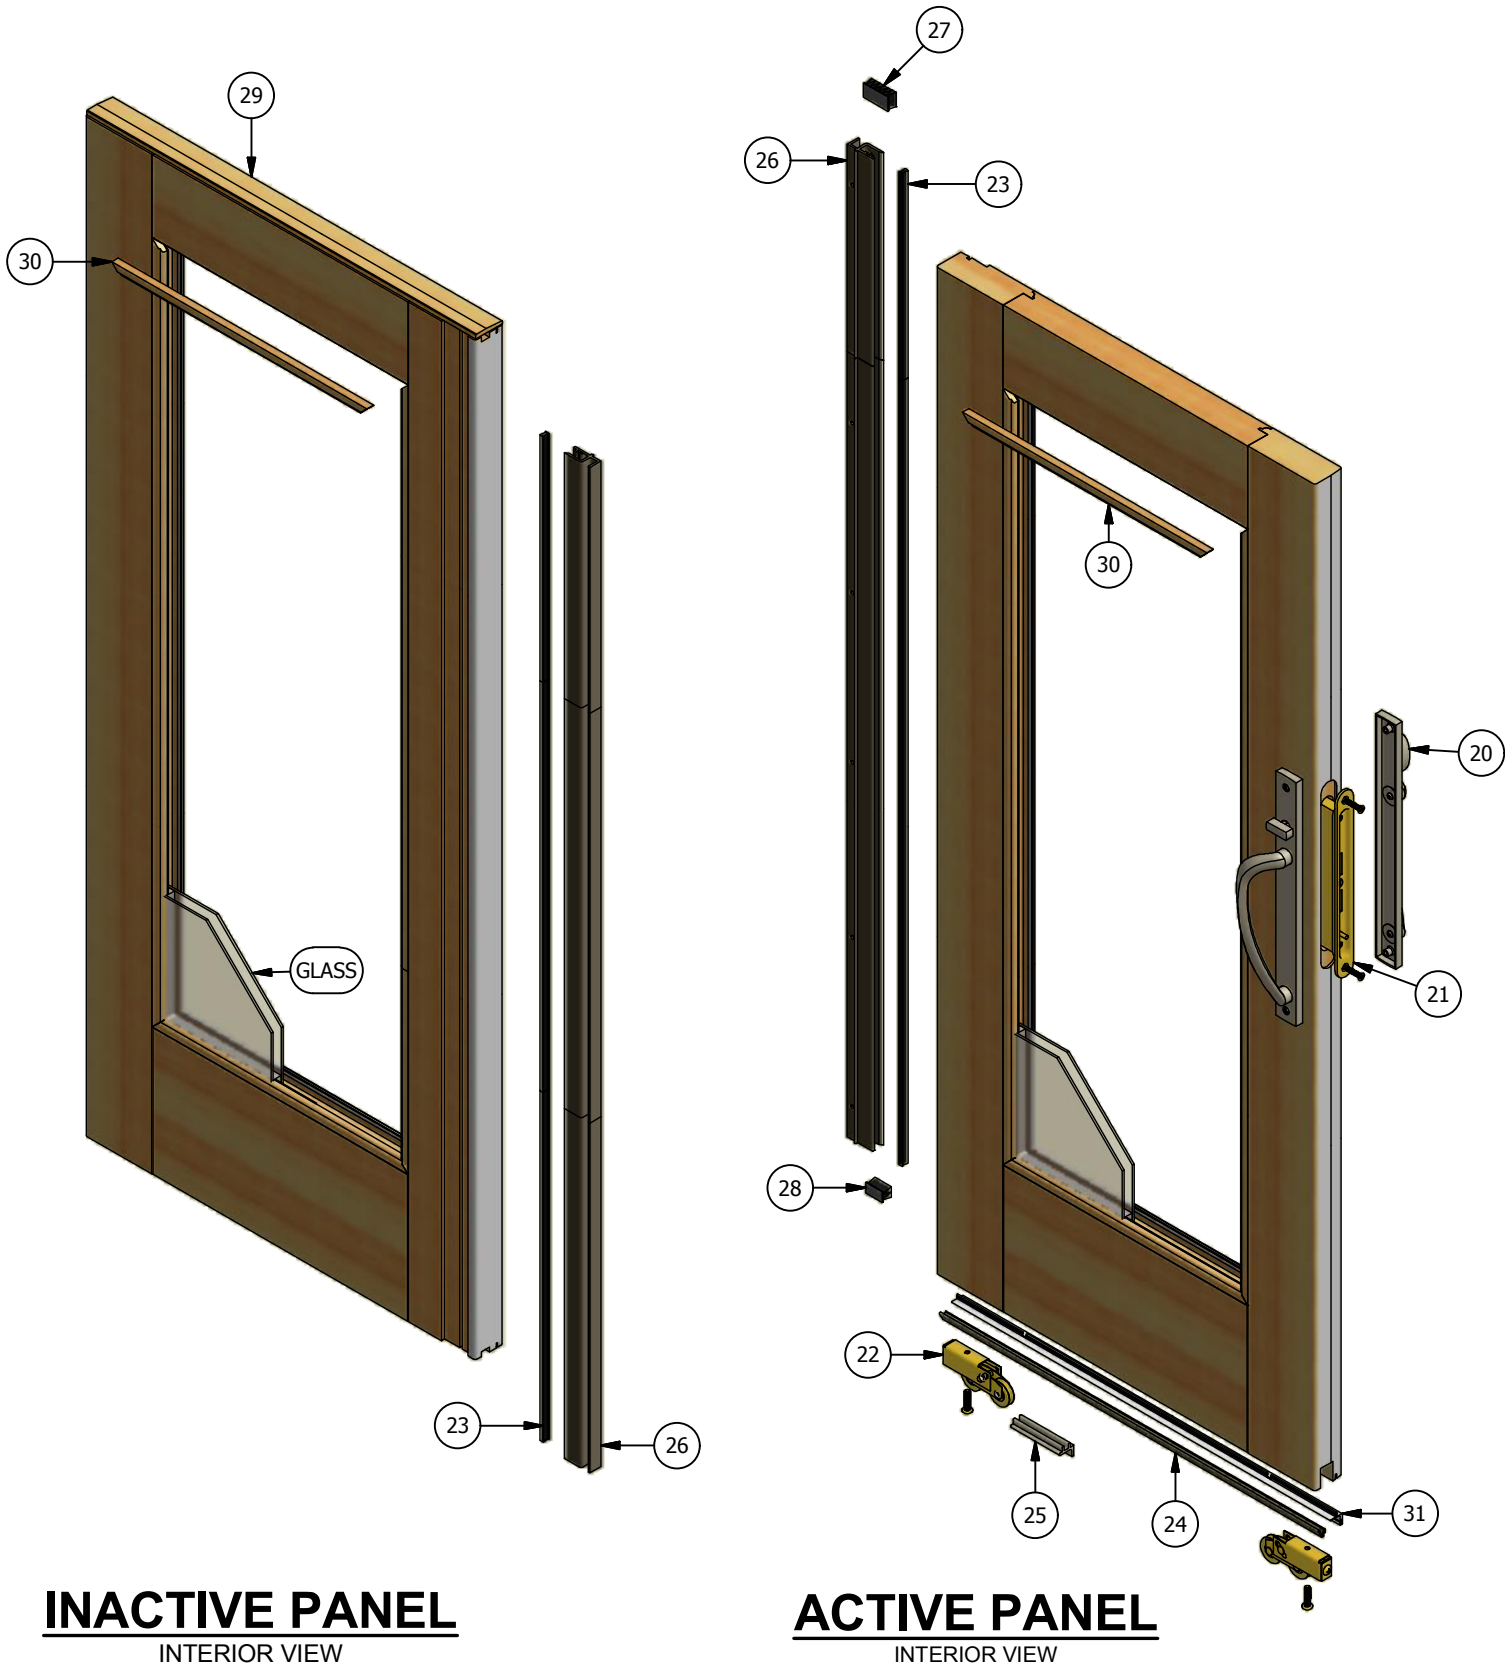

WINDSOR
WINDOWS & DOORS
A Woodgrain Millwork Company

Pinnacle Series

Primed Sliding Patio Door (Stat-Active)

Parts Identification

Pinnacle Series

Primed Sliding Patio Door (Stat-Active)

Parts Identification

Pinnacle Series

Primed Sliding Patio Door (Stat-Active)

Parts Identification

Image	Item #	Description	Color / Finish / Size	Spec	Part #
	1	Keeper (May '09 - Current)	Standard Seacoast		2480053 2480056
		Keeper Screws #10 x 1 1/4" Screw (Qty.3)	Standard Seacoast		508105 518105
	2	Active Jamb Weatherstrip			2384100
	3	Interior Stop Weatherstrip			2384105
	4	Setting Block Dust Pad			2384131
	5	Sill Dust Pad			2384130
	6	Upper Frame Dust Pad			2384133
	7	Setting Block	Grey	2-6	2384704
			Grey	3-0	2384708
			Grey	4-0	2384712
			Brown	2-6	2384705
			Brown	3-0	2384709
Brown	4-0	2384713			
	8	Setting Block Weep Cover	Grey		2384140
			Brown		2384141
	9	Setting Block End Cap (LH Shown)	Grey	LH	2384750
			Grey	RH	2384753
			Brown	LH	2384751
			Brown	RH	2384754

Pinnacle Series

Primed Sliding Patio Door (Stat-Active)

Parts Identification

Image	Item #	Description	Color / Finish / Size	Spec	Part #
	10	Sill Bumper	Grey Brown		2384981 2384982
	11	Head Bumper Pad			2384983
	12	Head Bumper Block	8' Pine Lineal		2386225
	13	Exterior Casing (Head & Sides) (See Accessory section for other options)	14' Lineal Length		2380007
	14	Oak Threshold		3-0 4-0 5-0 6-0 8-0 10-0 12-0 16-0	2386007 2386008 2386009 2386010 2386011 2386012 2386013 2386014
	15	Inactive Jamb Parting Stop	9' Pine Lineal		2385414