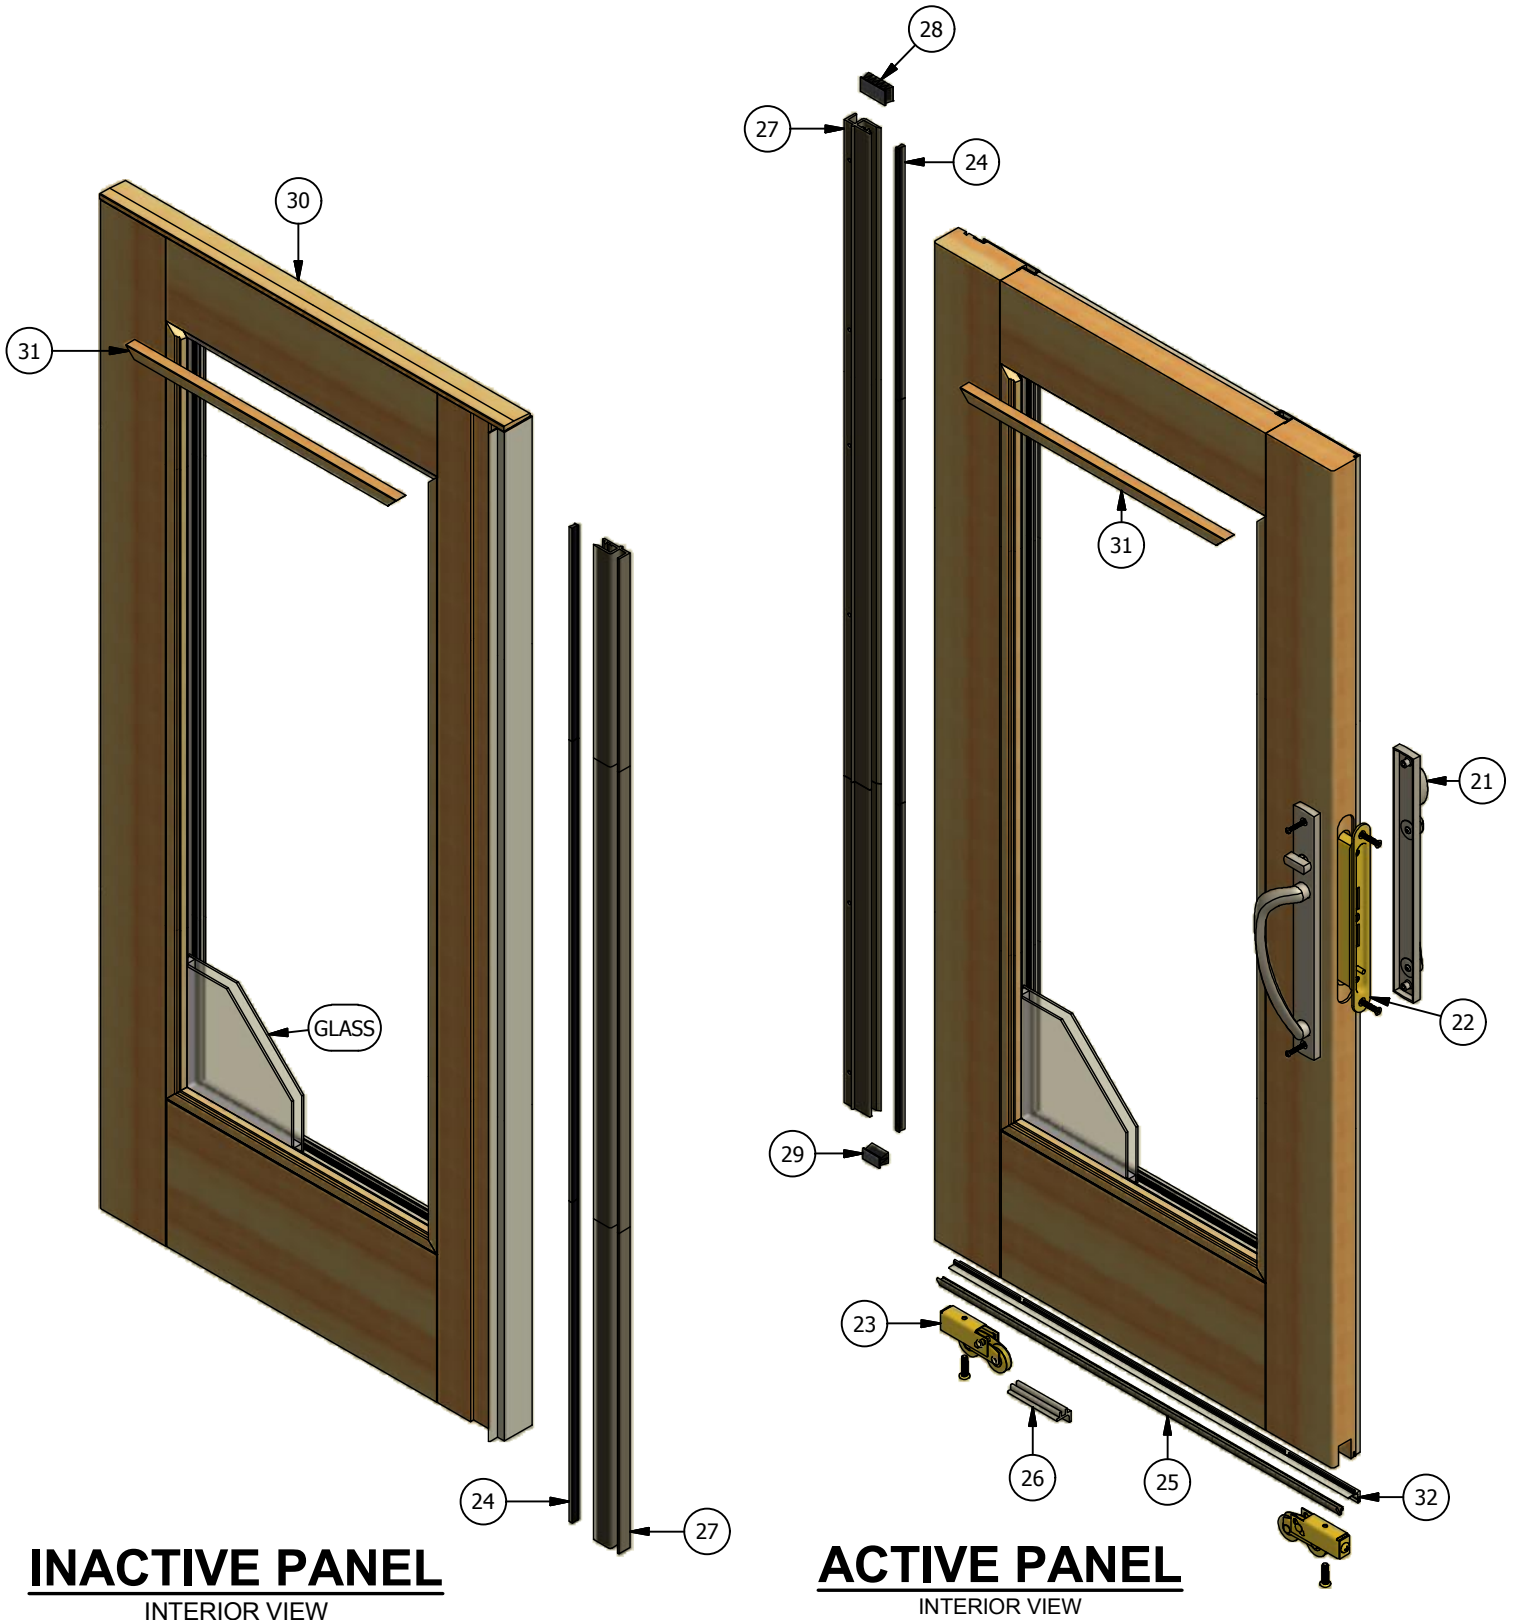

Pinnacle Series

Clad Sliding Patio Door (Stat-Active)

Parts Identification

WINDSOR
WINDOWS & DOORS
A Woodgrain Millwork Company

Pinnacle Series

Clad Sliding Patio Door (Stat-Active)

Parts Identification

Image	Item #	Description	Color / Finish / Size	Spec	Part #
	1	Keeper (May '09 - Current)	Standard Seacoast		2480053 2480056
		Keeper Screws #10 x 1 1/4" Screw (Qty.3)	Standard Seacoast		508105 518105
	2	Inactive Panel Weatherstrip			2384120
	3	Active Jamb Weatherstrip	Beige	108" 120"	2384100 2384070
	4	Inside Stop Weatherstrip			2384105
	5	Setting Block Dust Pad			2384131
	6	Sill Dust Pad			2384130
	7	Upper Frame Dust Pad			2384133
	8	Setting Block	Grey Grey Grey Brown Brown Brown	2-6 3-0 4-0 2-6 3-0 4-0	2384704 2384708 2384712 2384705 2384709 2384713